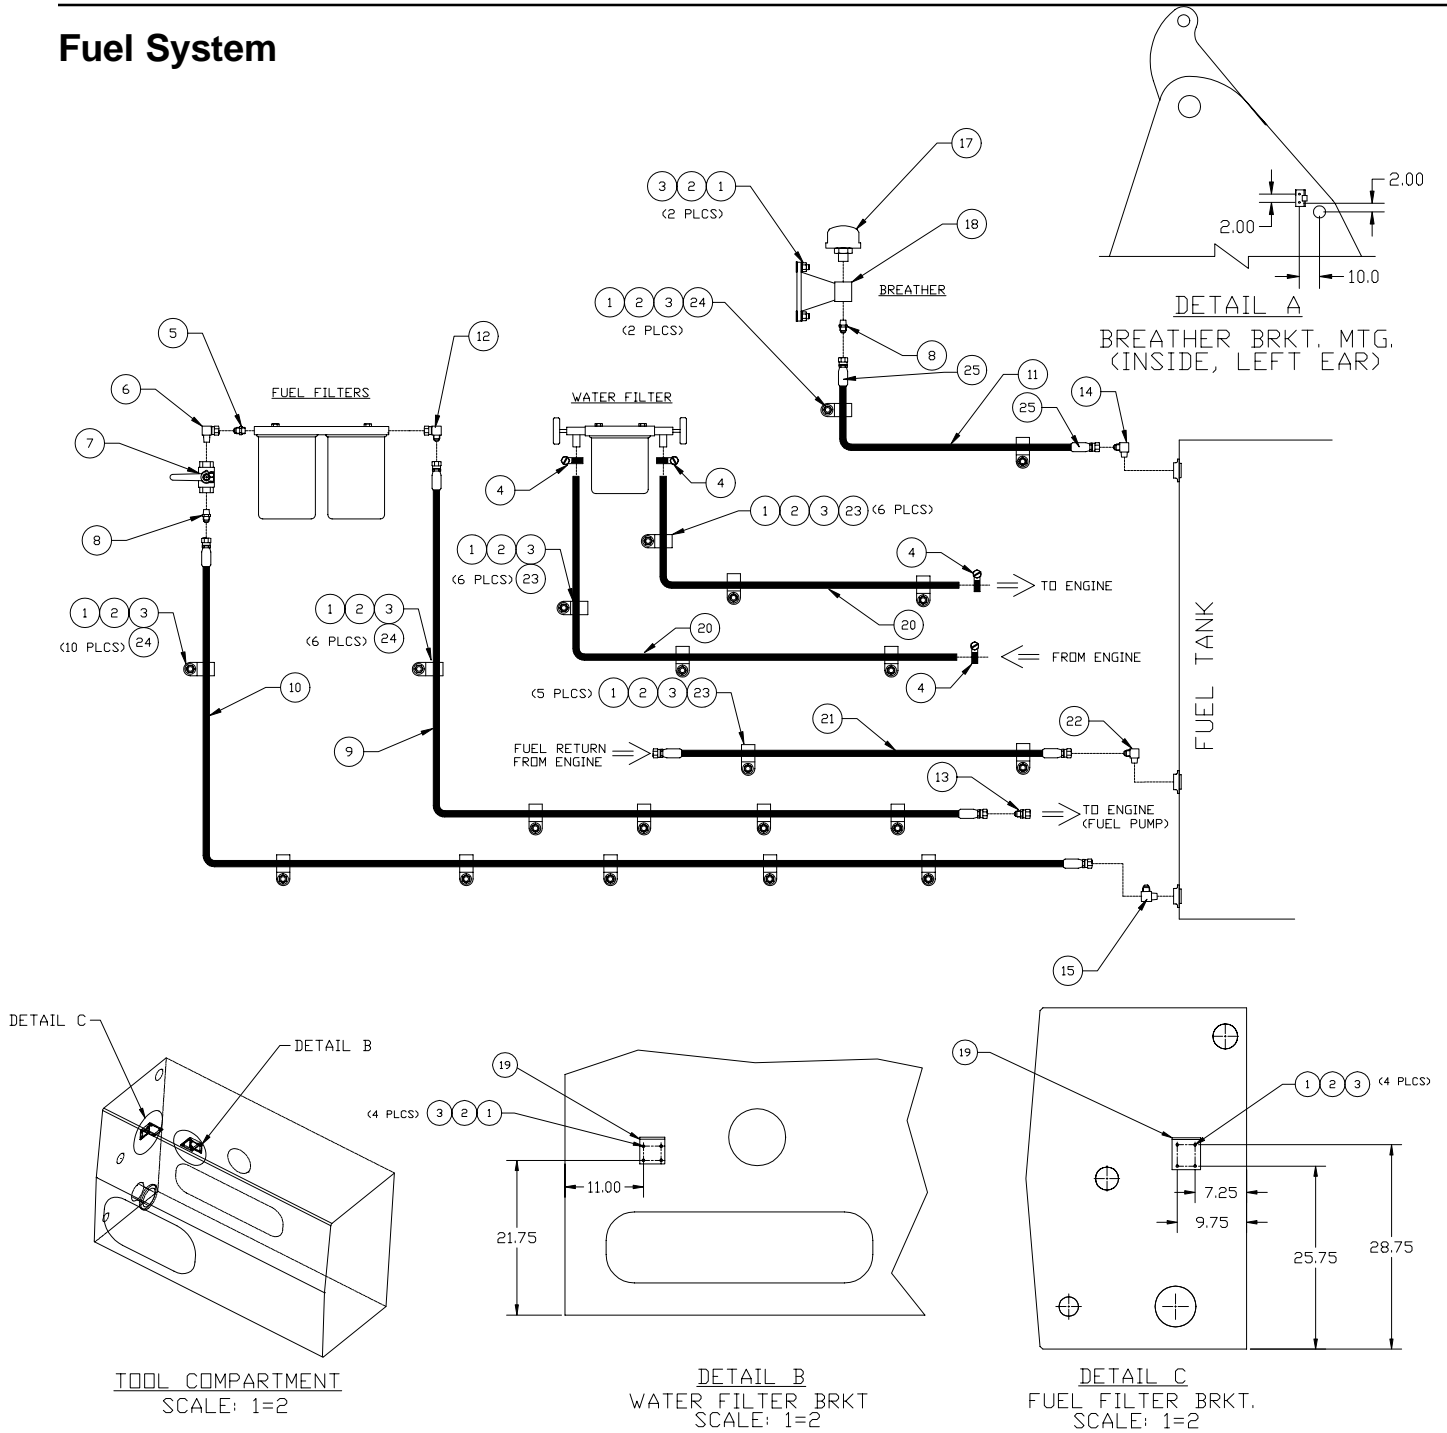

Fuel System

Item	Part No.	Qty	Description	Item	Part No.	Qty	Description
<b>577571 Fuel System</b>							
1	223654	43	. Nut, Esna	14	12663	1	. Fitting
2	230282	43	. Flat Washer	15	209417	1	. Fitting
3	222297	43	. Stud, Weld	16	209432	1	. Fitting
4	R13803305	4	. Clamp, Hose	17	227988	1	. Breather
5	210774	1	. Fitting	18	561316	1	. Bracket, Fuel Filter
6	225111	1	. Fitting	19	577683	2	. Bracket
7	218923	1	. Valve, Ball	20	245047	30'	. Hose, Heater
8	209759	2	. Fitting	21	218709	1	. Hose Assembly
9	245428	1	. Hose Assembly	22	209413	1	. Fitting
10	245429	1	. Hose Assembly	23	209588	17	. Clamp
11	209846	1	. Hose Assembly	24	242755	18	. Clamp
12	213917	1	. Fitting	25	209572	2	. Fitting
13	215384	1	. Fitting				