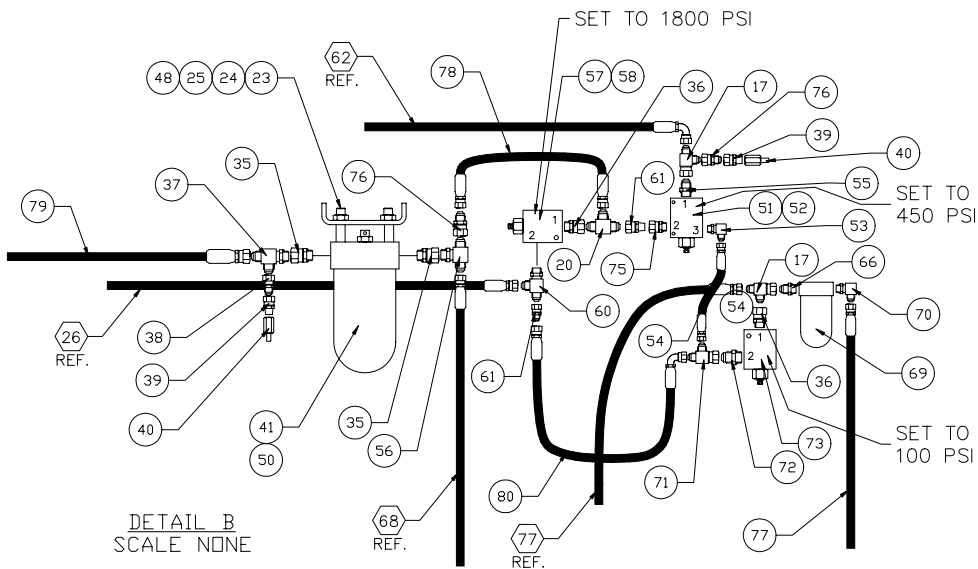

---

Hydraulic System - Chassis

RETURN PLUMBING

DETAIL A

SUCTION PLUMBING

▷ MOUNTS TO PIGGY BACK (STEERING) PUMP

KIT, SPLIT FLANGE; SF-20  
 NOTES: 1. P/N 11740 CONTAINS: 203446 O-RING  
 215064 (2) CLAMP  
 202201 (4) BOLTS  
 201567 (4) WASHERS

KIT, SPLIT FLANGE; SF-24  
 2. P/N 11767 CONTAINS: 203516 O-RING  
 209537 (2) CLAMPS  
 222379 (4) BOLTS  
 201569 (4) WASHERS

VALVE

DETAIL B  
 SCALE NONE

◻ = SEE BRAKE SYSTEM PLUMBING AS REF.