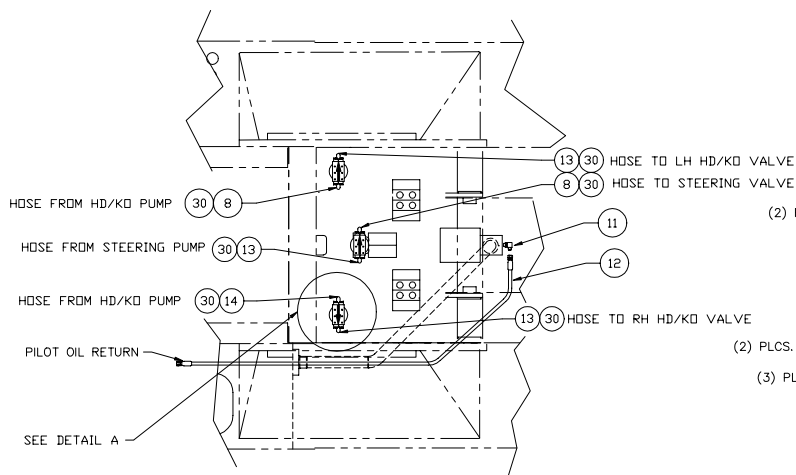

---

Hydraulic System - Chassis

RETURN PLUMBING

DETAIL A

SUCTION PLUMBING

▷ MOUNTS TO PIGGY BACK (STEERING) PUMP

KIT, SPLIT FLANGE; SF-20  
 NOTES: 1. P/N 11740 CONTAINS: 203446 O-RING  
 215064 (2) CLAMP  
 202201 (4) BOLTS  
 201567 (4) WASHERS

KIT, SPLIT FLANGE; SF-24  
 2. P/N 11767 CONTAINS: 203516 O-RING  
 209537 (2) CLAMPS  
 222379 (4) BOLTS  
 201569 (4) WASHERS

VALVE

DETAIL B  
 SCALE NONE

◻ = SEE BRAKE SYSTEM PLUMBING AS REF.