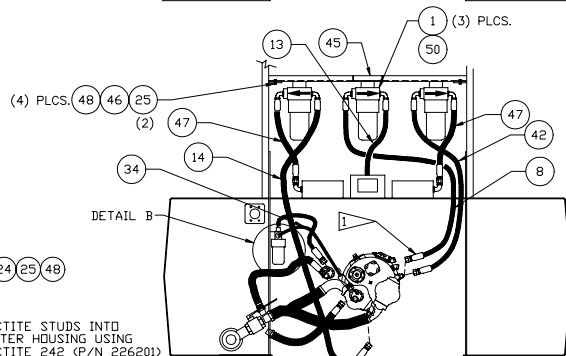

SUCTION PLUMBING

▷ MOUNTS TO PIGGY BACK (STEERING) PUMP

KIT, SPLIT FLANGE; SF-20
NOTES: 1. P/N 11740 CONTAINS: 203446 O-RING
215064 (2) CLAMP
202201 (4) BOLTS
201567 (4) WASHERS

KIT, SPLIT FLANGE; SF-24
2. P/N 11767 CONTAINS: 203516 O-RING
209537 (2) CLAMPS
222379 (4) BOLTS
201569 (4) WASHERS

VALVE