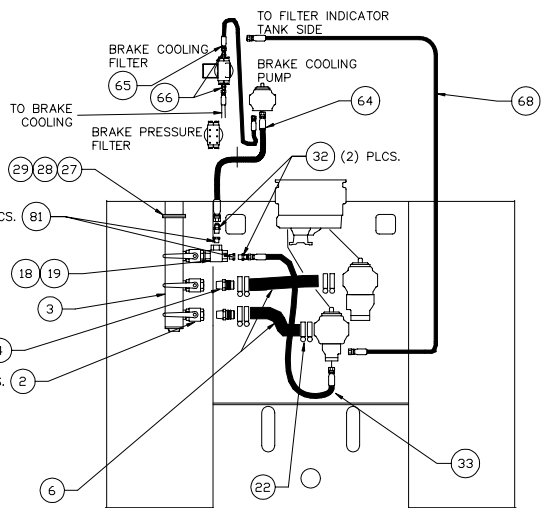

---

Hydraulic System - Chassis

RETURN PLUMBING

DETAIL A

SUCTION PLUMBING

▷ MOUNTS TO PIGGY BACK (STEERING) PUMP

KIT, SPLIT FLANGE; SF-20  
 NOTES: 1. P/N 11740 CONTAINS: 203446 O-RING  
 215064 (2) CLAMP  
 202201 (4) BOLTS  
 201567 (4) WASHERS

KIT, SPLIT FLANGE; SF-24  
 2. P/N 11767 CONTAINS: 203516 O-RING  
 209537 (2) CLAMPS  
 222379 (4) BOLTS  
 201569 (4) WASHERS

VALVE

DETAIL B  
 SCALE NONE

◻ = SEE BRAKE SYSTEM PLUMBING AS REF.