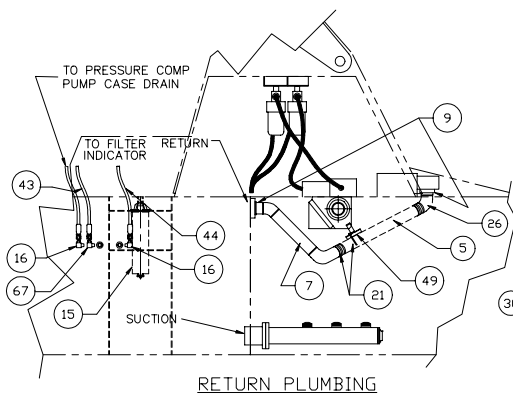

RETURN PLUMBING