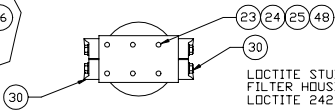

---

Hydraulic System - Chassis

RETURN PLUMBING

DETAIL A

SUCTION PLUMBING

▷ MOUNTS TO PIGGY BACK (STEERING) PUMP

KIT, SPLIT FLANGE; SF-20  
 NOTES: 1. P/N 11740 CONTAINS: 203446 O-RING  
 215064 (2) CLAMP  
 202201 (4) BOLTS  
 201567 (4) WASHERS

KIT, SPLIT FLANGE; SF-24  
 2. P/N 11767 CONTAINS: 203516 O-RING  
 209537 (2) CLAMPS  
 222379 (4) BOLTS  
 201569 (4) WASHERS

VALVE

DETAIL B  
 SCALE NONE

◻ = SEE BRAKE SYSTEM PLUMBING AS REF.