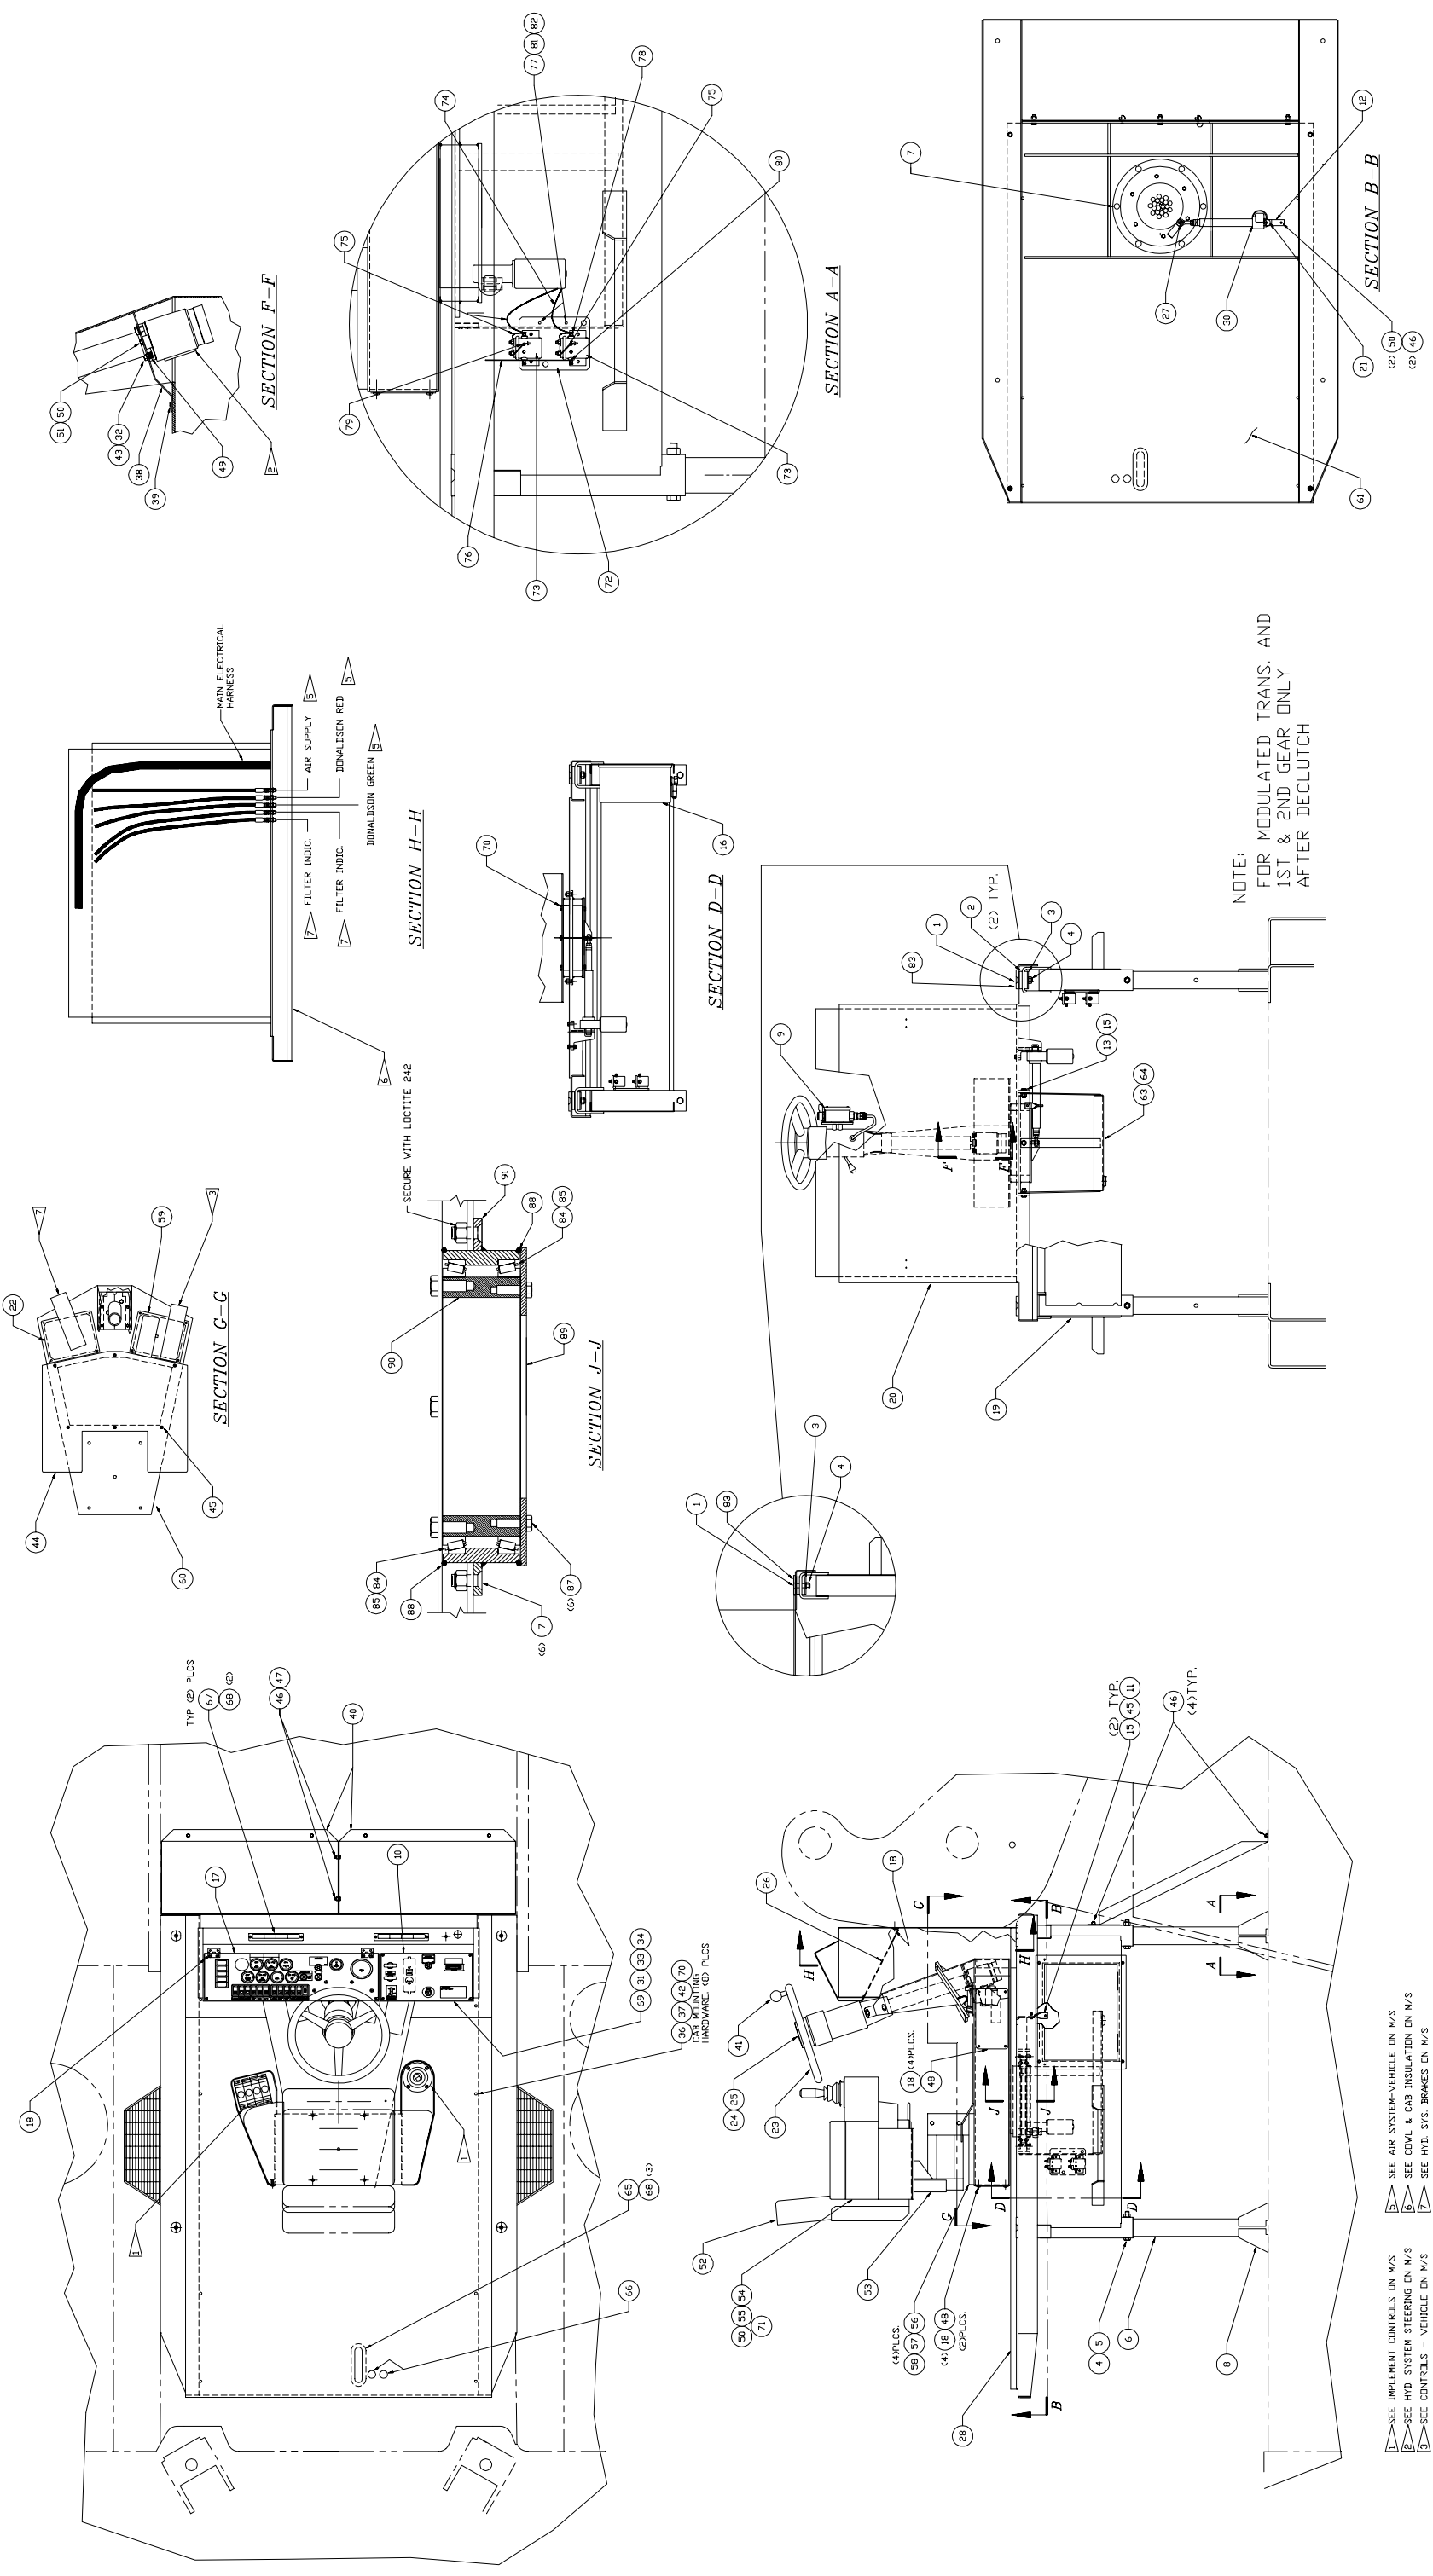

## Cowl Assembly

Item	Part No.	Qty	Description	Item	Part No.	Qty	Description
	<b>577554</b>		<b>Cowl Assembly</b>				
1	240158	4	. Capscrew	49	231931	2	. Capscrew
2	521106	8	. Pad	50	201634	4	. Capscrew
3	521125	4	. Spacer	51	222598	2	. Hard Washer
4	224121	8	. Nut, Esna	52	* 239727	1	. Seat w/ Lumbar Support
5	230893	4	. Capscrew	53	* 243290	1	. Seat Suspension
6	533716	4	. Pipe, Support	54	208264	1	. Grommet
7	222475	6	. Capscrew	55	215096	1	. Belt, Safety
8	562366	16	. Gusset	56	00179866	4	. Capscrew
9	* 577626	1	. Speed Selector Assembly	57	09428830	4	. Flat Washer
10	* 577582	1	. Dash Panel Assembly	58	224119	4	. Nut, Esna
11	572834	2	. Hanger	59	* 572426	1	. Pedal Assembly
12	574208	1	. Bracket	60	571436	1	. Seat Pedestal
13	230665	3	. Capscrew	61	572762	1	. Floor
14	00181354	4	. Capscrew	62	200301	4'	. Molding
15	222441	8	. Nut, Esna	63	570691	1	. Drip Pan
16	* 577583	1	. Junction Box Assembly	64	209917	1	. Fitting
17	* 577584	1	. Instrument Panel Assembly	65	572766	1	. Plate, Cover
18	223146	19	. Machine Screw	66	R1933988	4	. Button, Plug
19	576411	1	. Superstructure	67	573019	2	. Plate, Cover
20	570343	1	. Cowl	68	234495	7	. Capscrew
21	201611	1	. Capscrew	69	573235	1	. Cover
22	577272	1	. Plate, Cover	70	00217219	14	. Capscrew
23	244506	1	. Steering Wheel	71	240259	1	. Kit, Seatbelt Hardware
25	230496	1	. Cap, Horn	72	574409	1	. Plate, Mounting
26	* 577585	1	. Terminal Panel Assembly	73	240566	2	. Relay
27	234864	1	. Capscrew	74	219435	2'	. Wire
28	* 570581	1	. Floor Mat Installation	75	219410	2'	. Wire
29	223688	6	. Capscrew	76	219431	10'	. Wire
30	* 574276	1	. Lnr. Actuator, Rotating Platform	77	234757	6	. Capscrew
31	232969	4	. Capscrew	78	228351	10	. Terminal Ring
32	229186	4	. Capscrew	79	200247	6	. Terminal Ring
33	00103338	4	. Flat Washer	80	221179	3	. Terminal Ring
34	234063	4	. Nut, Hex	81	R13802619	6	. Flat Washer
36	570391	8	. Washer, Square	82	223860	6	. Lockwasher
37	201569	8	. Flat Washer	83	574056	4	. Plate
38	570639	1	. Plate, Mounting	84	243304	2	. Bearing Cup
39	234868	2	. Capscrew	85	243305	2	. Bearing Cone
40	577628	2	. Plate, Guard	87	201604	6	. Capscrew
41	232182	1	. Knob, Spinner	88	240151	2	. O-Ring
42	224202	8	. Nut, Esna	89	576453	1	. Clevis
43	00103339	4	. Flat Washer	90	576444	1	. Tube
44	571684	1	. Plate, Cover	91	576445	1	. Retainer, Bearing
45	230668	6	. Capscrew				
46	223654	12	. Nut, Esna				* See Separate Coverage
47	201602	2	. Capscrew				
48	567082	3	. Plate, Cover				