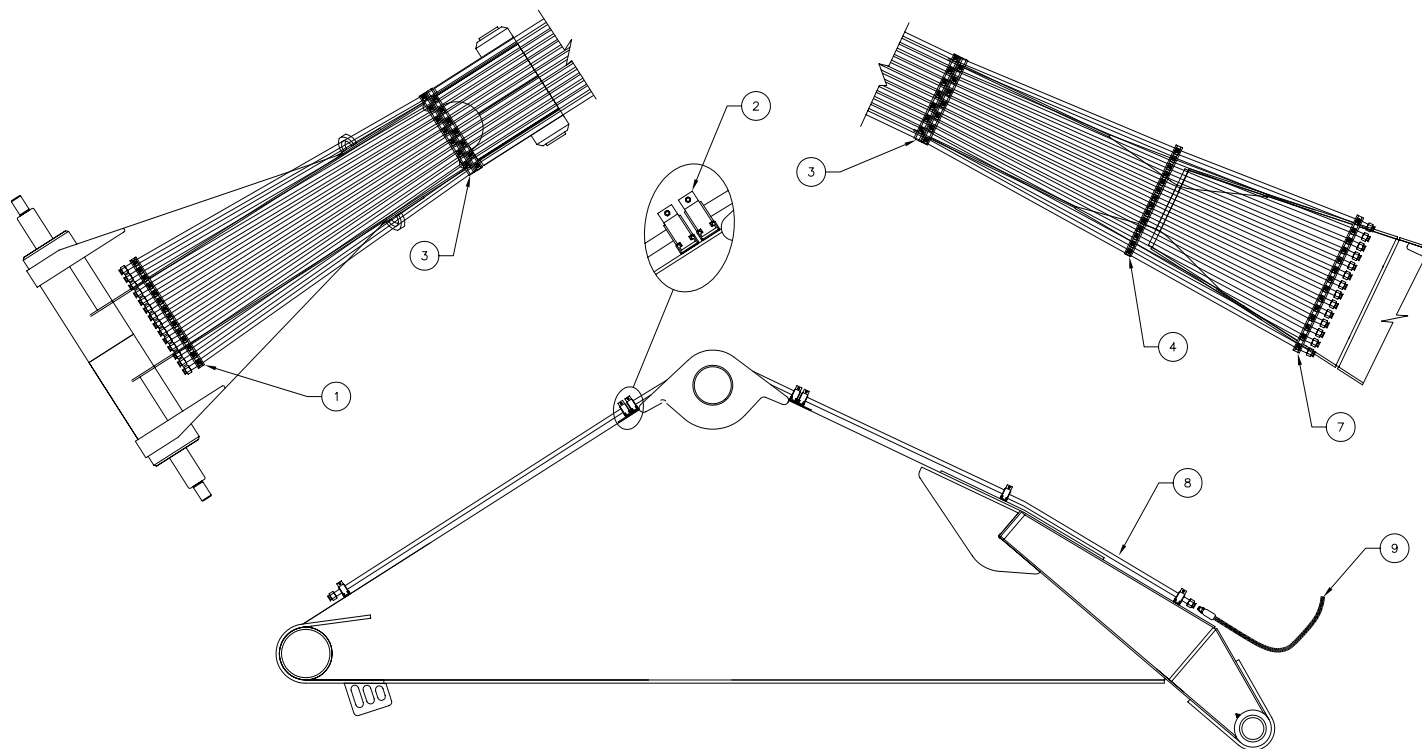

Hydraulic System - Boom

Item	Part No.	Qty	Description	Item	Part No.	Qty	Description
	<b>577535</b>		<b>Hdyraulic System - Boom</b>				
1	580952	1	. Channel	7	580595	1	. Plate, Panel
2	231250	70	. Clamp	8	564998	14	. Tube Assembly
3	580953	1	. Channel	9	240147	14	. Hose Assembly
4	572773	1	. Channel				