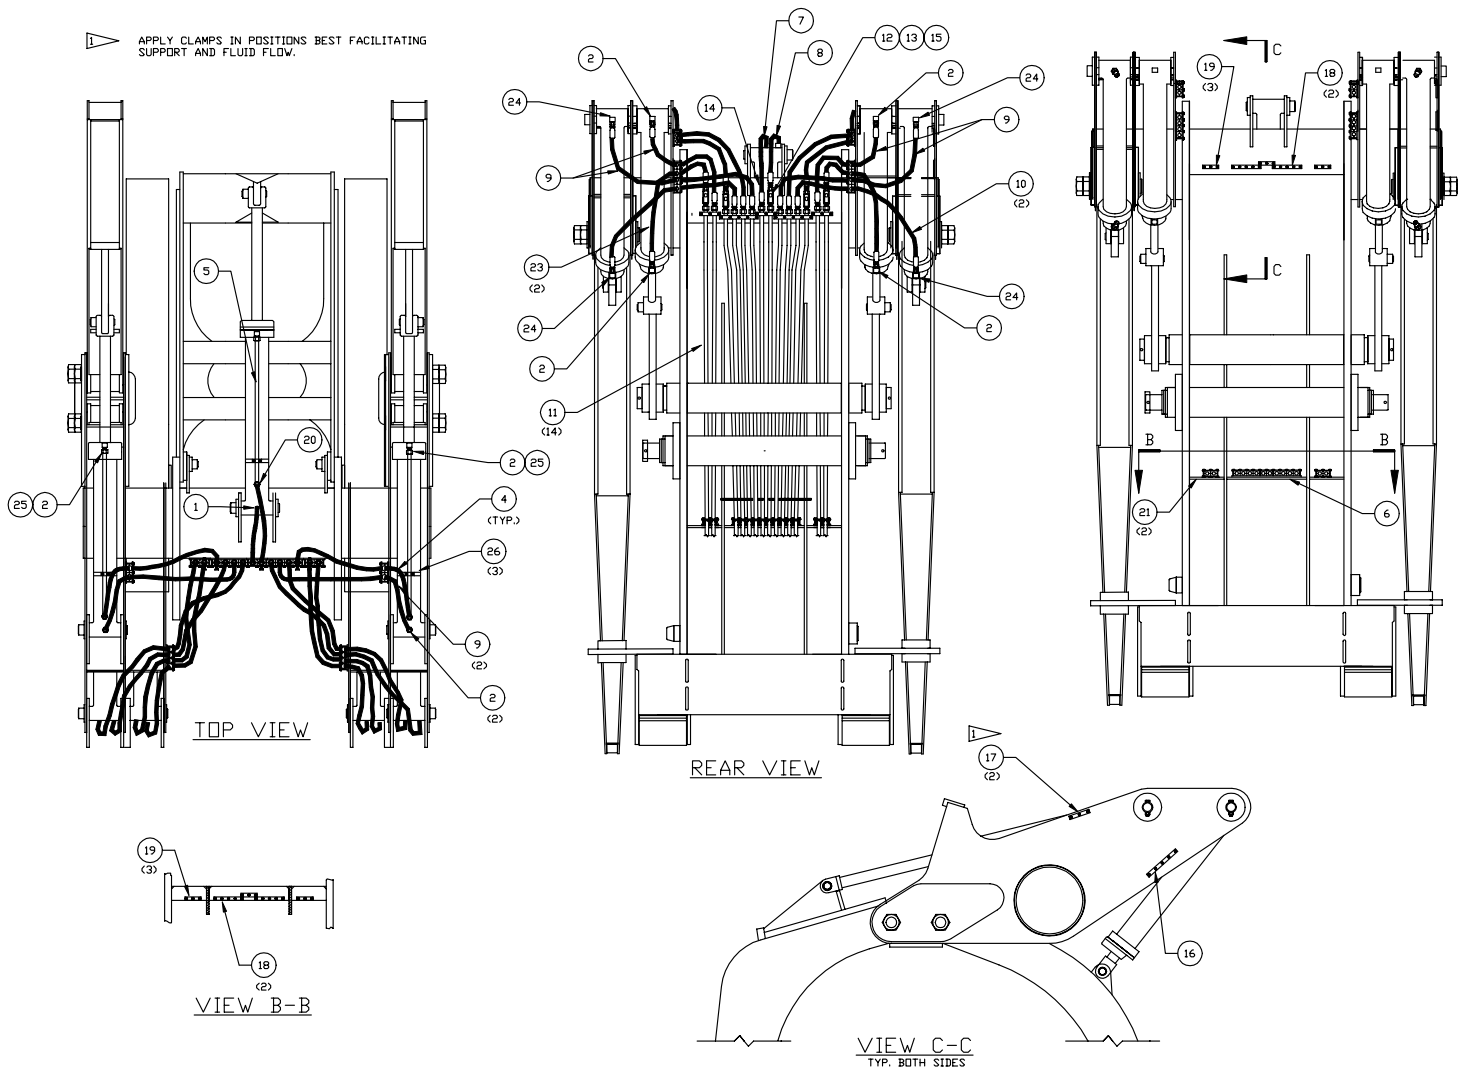

Hydraulic System - Carriage

Item	Part No.	Qty	Description	Item	Part No.	Qty	Description
577534 Hydraulic System - Carriage							
1	209323	3	. Fitting	13	209761	10	. Fitting
2	209715	6	. Fitting	16	232205	2	. Clamp
4	245343	1	. Hose Assembly	17	228961	4	. Clamp
5	525908	1	. Tube Assembly	18	234046	4	. Clamp
6	574069	1	. Plate	19	227226	6	. Clamp
7	240173	1	. Hose Assembly	20	210069	1	. Fitting
8	227424	1	. Hose Assembly	21	577574	2	. Plate
9	229017	1	. Hose Assembly	23	230931	1	. Hose Assembly
10	245342	1	. Hose Assembly	24	209147	4	. Fitting
11	574022	14	. Tube Assembly	25	578138	2	. Tube Assembly
12	21199	5	. Valve, Flow Control	26	562456	3	. Clamp