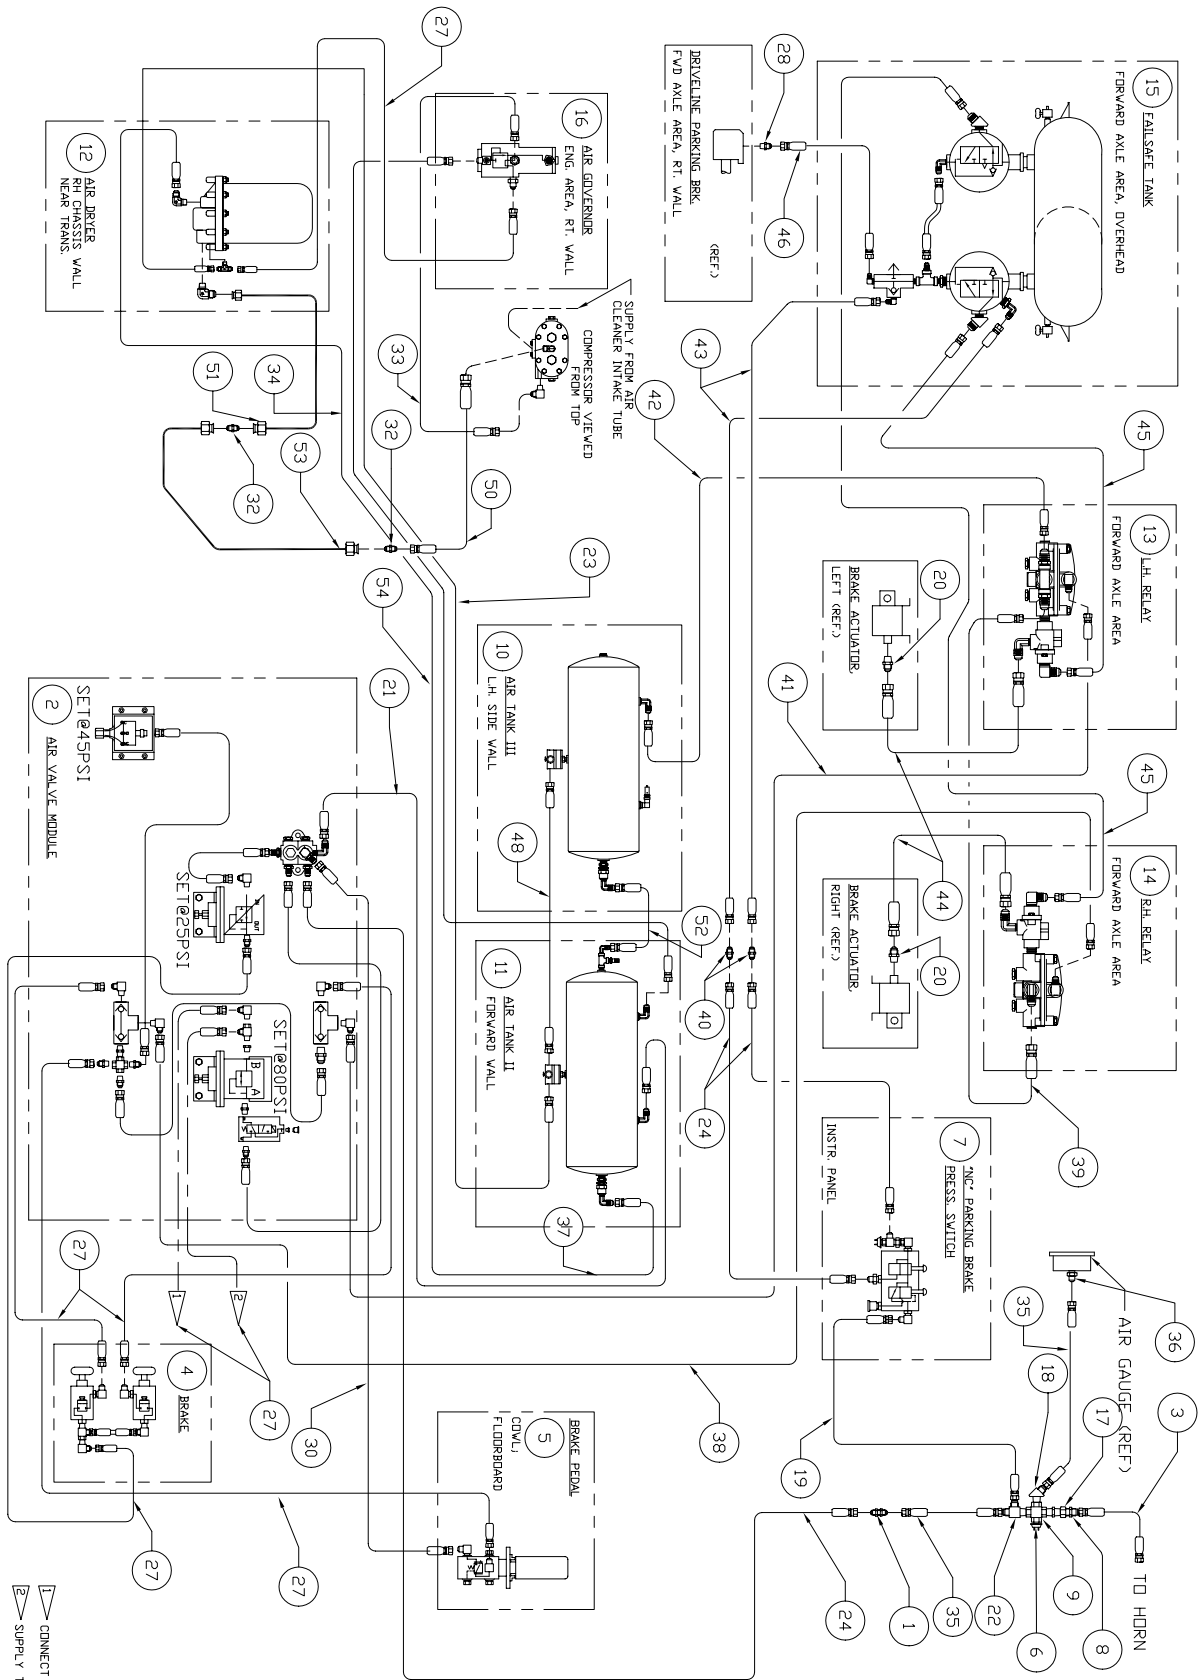

Air System - Vehicle

CONNECT TO SEAT
 SUPPLY TO IMPLEMENT CONTROLS

Air System - Vehicle

Item	Part No.	Qty	Description	Item	Part No.	Qty	Description
	577532		Air System-Vehicle				
1	219502	1	. Fitting	30	217479	1	. Hose Assembly
2	* 580823	1	. Air Valve Module	32	209441	2	. Fitting
3	219170	1	. Hose Assembly	33	216907	1	. Hose Assembly
4	561535	1	. Button Assembly	34	234112	1	. Hose Assembly
5	* 572227	1	. Valve Assembly, Treadle	35	216774	2	. Hose Assembly
6	220987	1	. Switch, Pressure	36	209934	1	. Fitting
7	* 543583	1	. Brake Valve Assembly, Emerg	37	221283	1	. Hose Assembly
8	225108	1	. Fitting	38	216454	1	. Hose Assembly
9	225048	1	. Fitting	39	216455	1	. Hose Assembly
10	* 577742	1	. Air Tank Assembly	40	209086	2	. Fitting
11	579694	1	. Air Tank II W/Ftgs	41	217430	1	. Hose Assembly
12	579693	1	. Air Dryer Assembly	42	216481	1	. Hose Assembly
13	* 570028	1	. Brake Relay W/Ftgs, Lh	43	216458	2	. Hose Assembly
14	* 570027	1	. Valve Assembly, Rh Relay	44	216450	2	. Hose Assembly
15	* 545557	1	. Air Tank,Failsafe W/Ftgs	45	216778	2	. Hose Assembly
16	* 544996	1	. Air Governor W/Ftgs	46	216453	1	. Hose Assembly
17	20859	1	. Fitting	48	232981	2	. Hose Assembly
18	209085	1	. Fitting	50	215092	1	. Hose Assembly
19	216471	1	. Hose Assembly	51	526313	1	. Tube Assembly
20	209393	2	. Fitting	52	220351	1	. Hose Assembly
21	248264	1	. Hose Assembly	53	538477	1	. Tube Assembly
22	209109	1	. Fitting	54	217432	1	. Hose Assembly
23	216480	1	. Hose Assembly				
24	216457	2	. Hose Assembly				
27	216479	6	. Hose Assembly				* See Separate Coverage
28	209304	1	. Fitting				