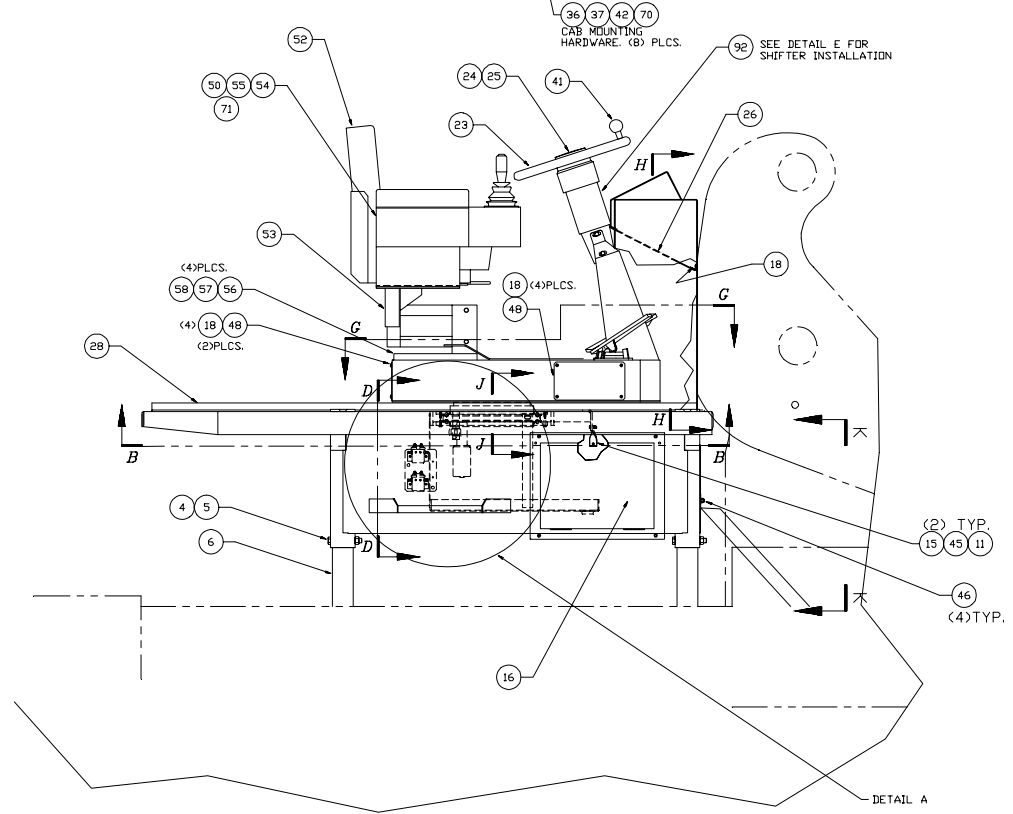

NOTE:
FOR MODULATED TRANS. AND
1ST & 2ND GEAR ONLY
AFTER DECLUTCH.