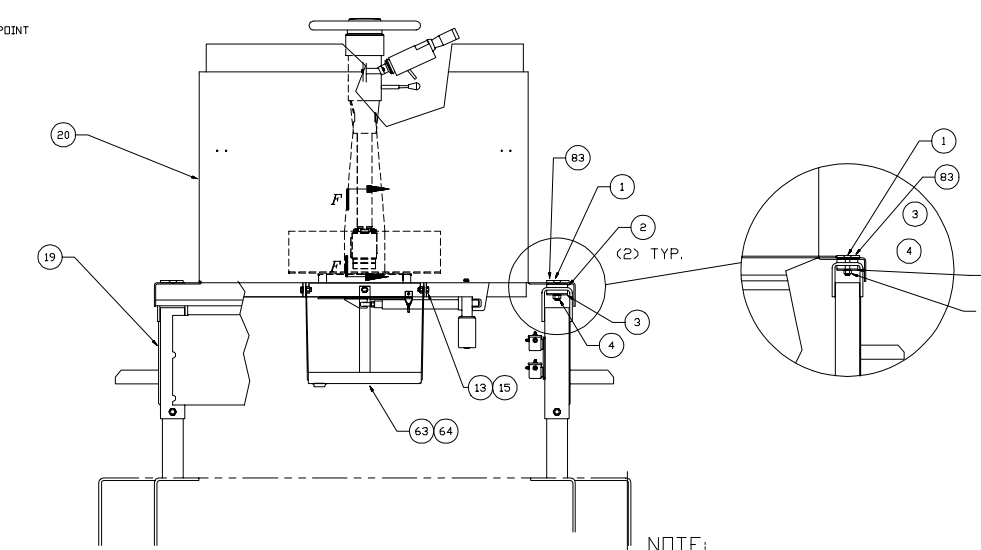

NOTE:
FOR MODULATED TRANS. AND
1ST & 2ND GEAR ONLY
AFTER DECLUTCH.