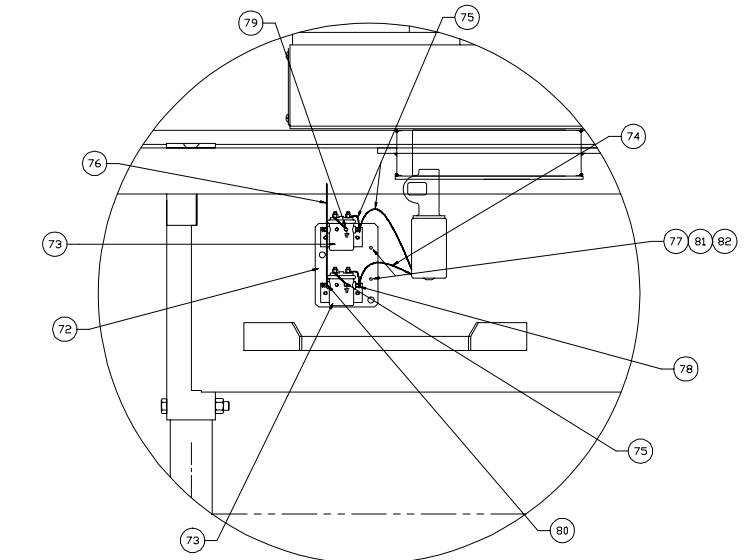

NOTE:
FOR MODULATED TRANS. AND
1ST & 2ND GEAR ONLY
AFTER DECLUTCH.