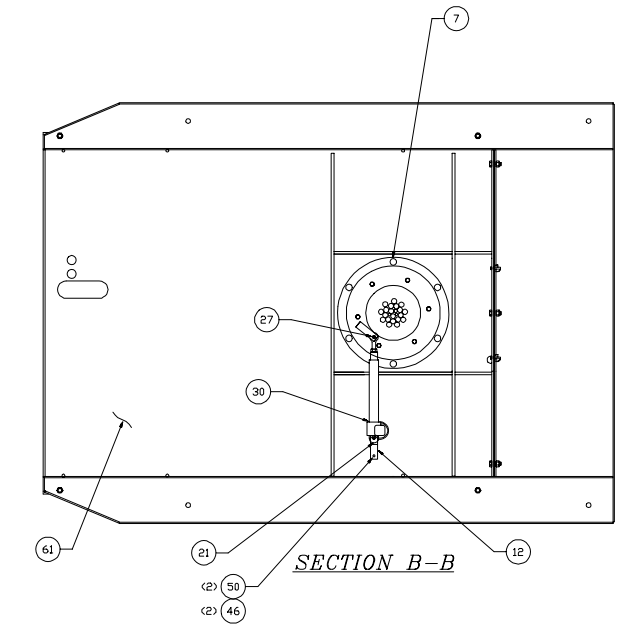

- 1 SEE IMPLEMENT CONTROLS ON M/S
- 2 SEE HYD. SYSTEM STEERING ON M/S
- 3 SEE CONTROLS-VEHICLE ON M/S
- 5 SEE AIR SYSTEM-VEHICLE ON M/S
- 6 SEE COWL & CAB INSULATION ON M/S
- 7 SEE HYD. SYS. BRAKES ON M/S
- 8 SEE HEATER INSTL. OPTION PLUG HOLES IF NOT USED
- 9 SEE A/C INSTL. OPTION COVER IF NOT USED