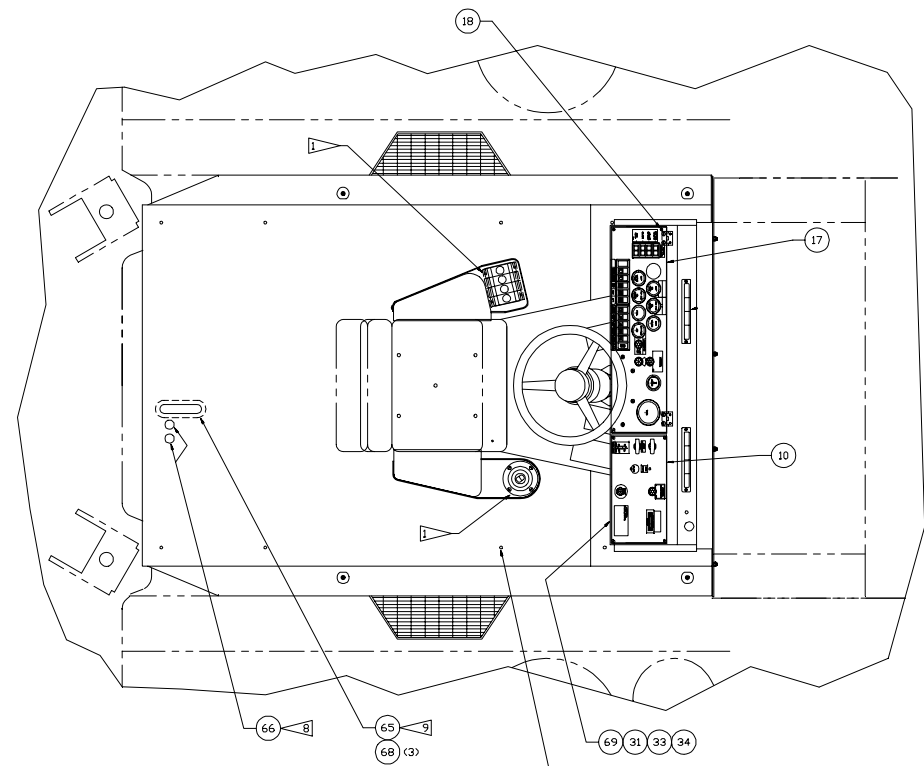

NOTE:
FOR MODULATED TRANS. AND
1ST & 2ND GEAR ONLY
AFTER DECLUTCH.