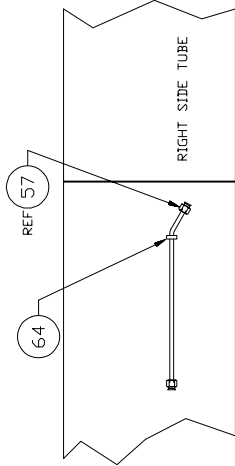

Transmission Circuit

TUBE AND HOSES MUST PROVIDE A CONTINUOUS DRAIN TO THE TRANSMISSION SUMP. DRAIN LINE MUST BE PLUMBED TO THE LOWEST PORT ON THE CONVERTER.

PLUMB AS SHOWN FOR STANDARD 4 SPEED RANGE. CAP LINE #3 AND PLUMB TO PRESSURE AS SHOWN FOR OPTIONAL 4TH GEAR LOCK OUT.