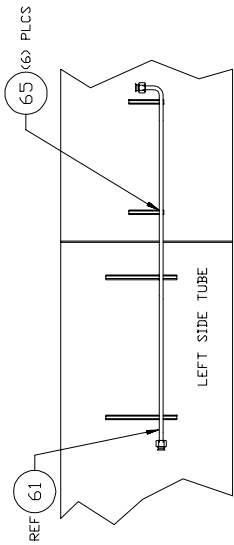

Transmission Circuit

TUBE AND HOSES MUST PROVIDE A CONTINUOUS DRAIN TO THE TRANSMISSION SUMP. DRAIN LINE MUST BE PLUMBED TO THE LOWEST PORT ON THE CONVERTER.

PLUMB AS SHOWN FOR STANDARD 4 SPEED RANGE. CAP LINE #3 AND PLUMB TO PRESSURE AS SHOWN FOR OPTIONAL 4TH GEAR LOCK OUT.