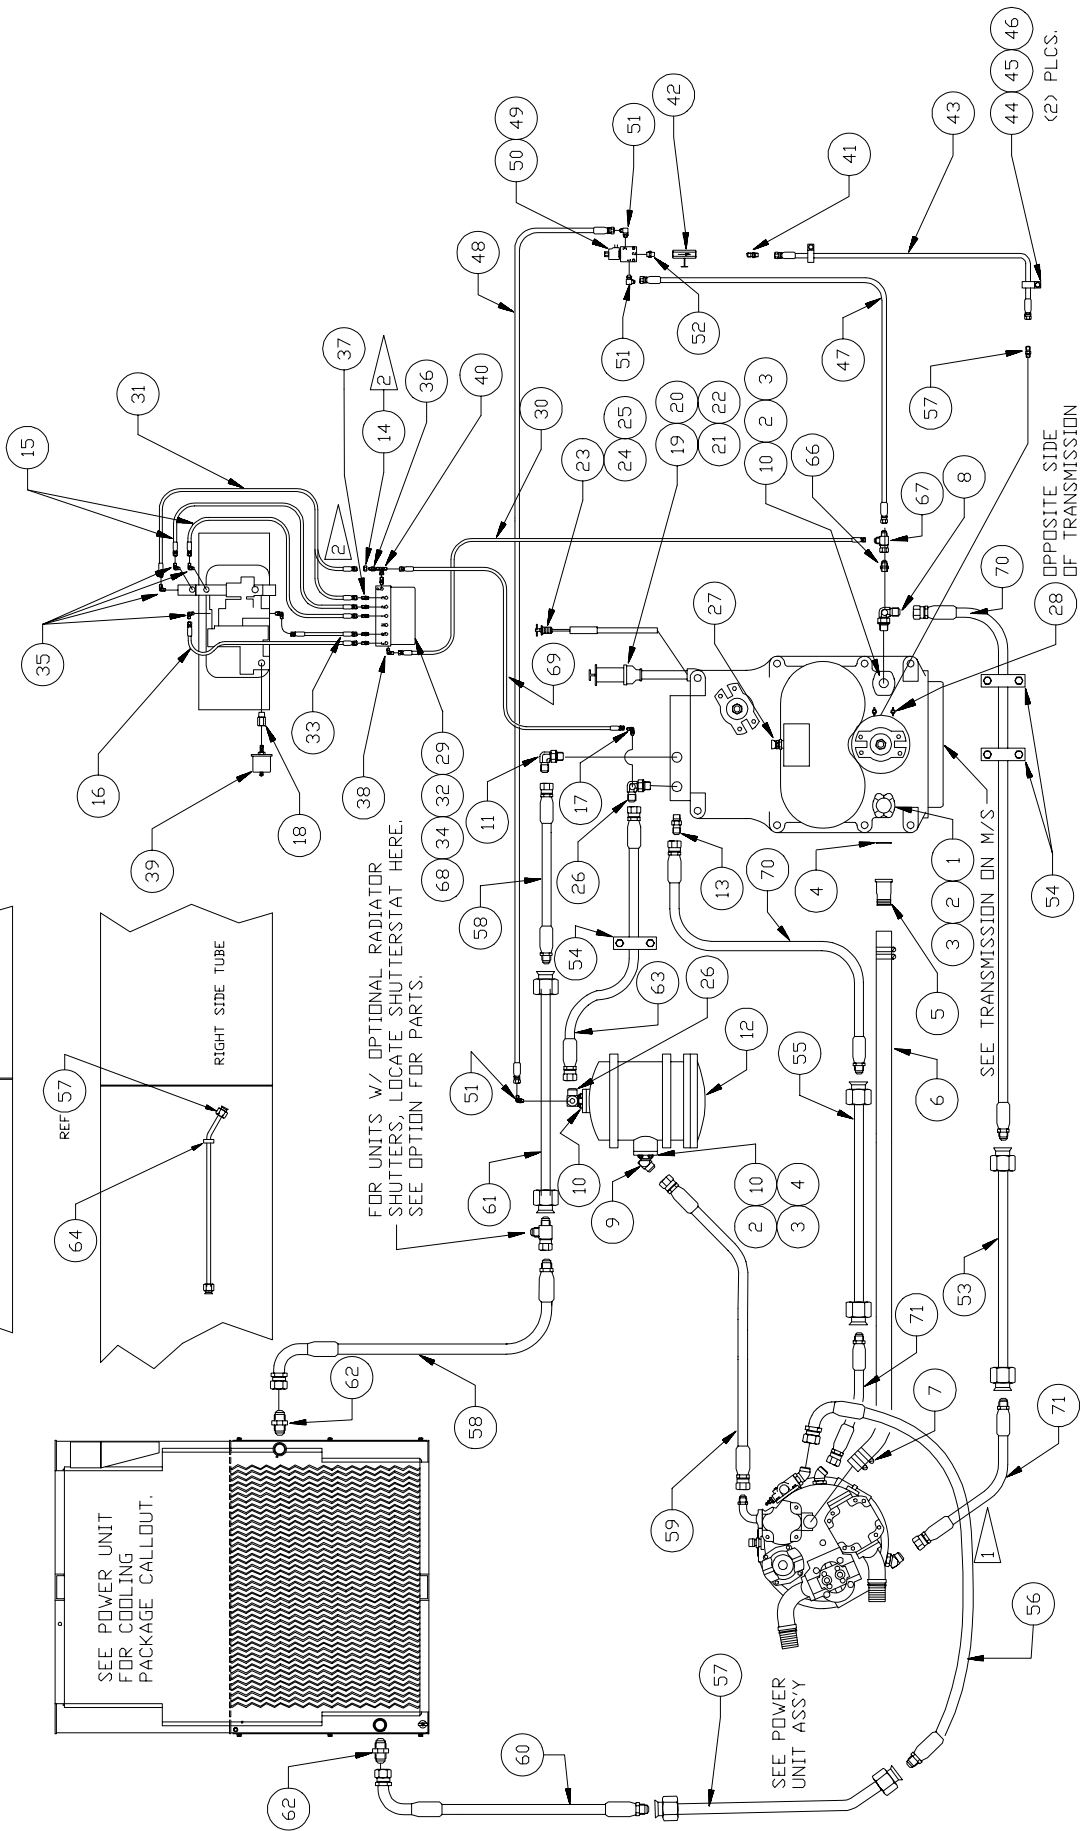

FOR UNITS W/ OPTIONAL RADIATOR SHUTTERS, LOCATE SHUTTERSTAT HERE. SEE OPTION FOR PARTS.