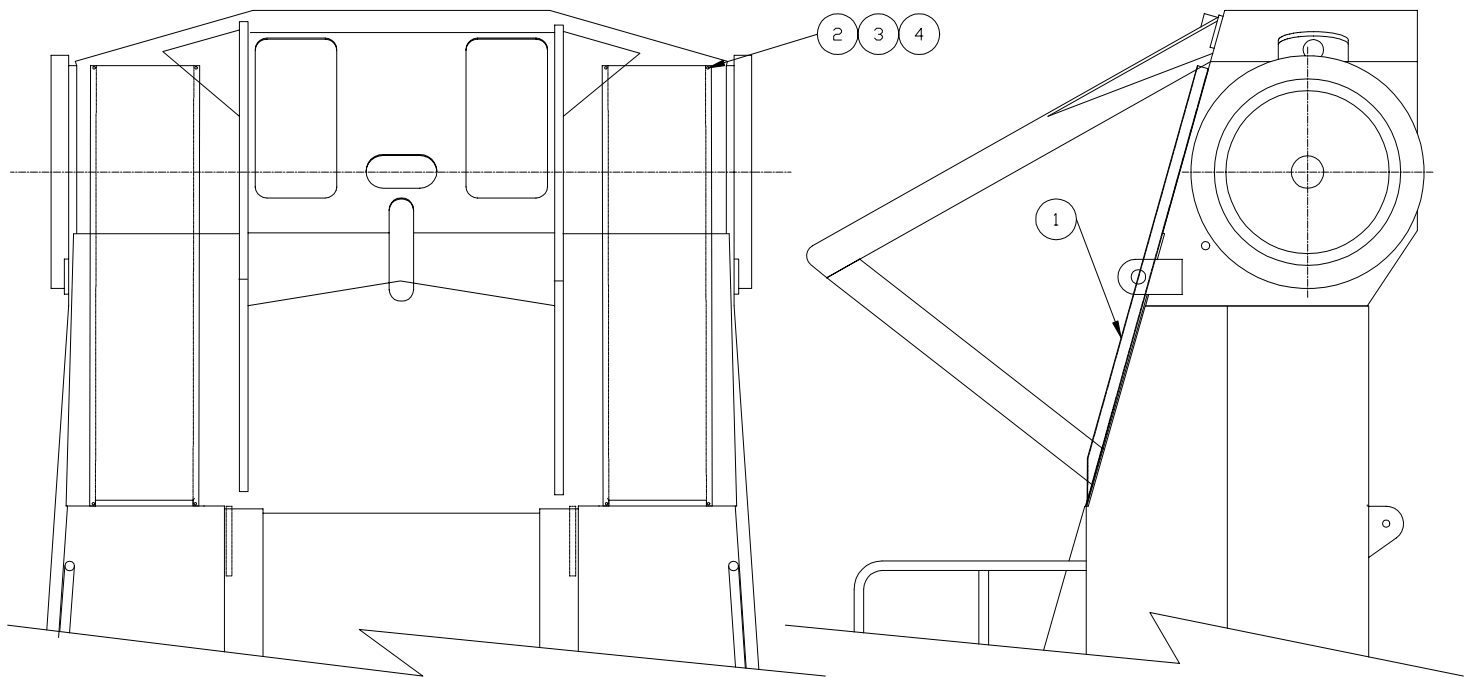

Grate Installation

Item	Part No.	Qty	Description	Item	Part No.	Qty	Description
	577481		Grate Installation				
1	577482	2	. Grate	3	221314	8	. Stud, Weld
2	R13811191	8	. Nut, Lock	4	R13811447	8	. Washer, Flat