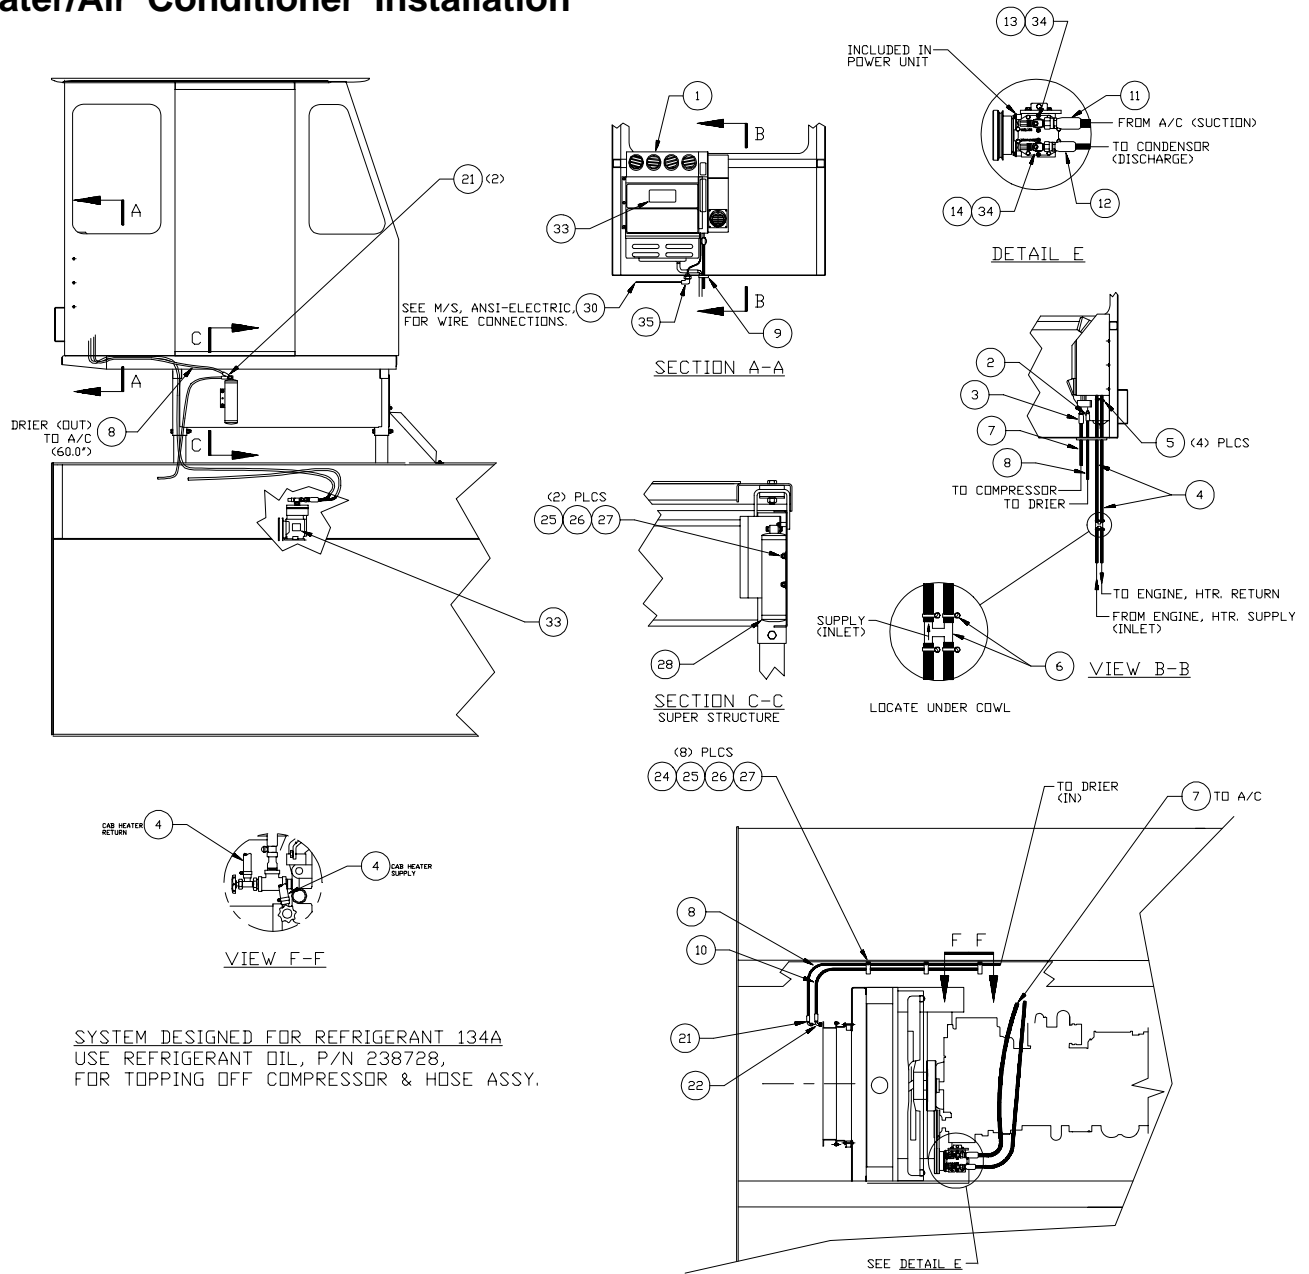

Heater/Air Conditioner Installation

Item	Part No.	Qty	Description	Item	Part No.	Qty	Description
<b>577479 Heater/Air Conditioner Installation</b>							
1	* 577480	1	. Heater/Air Conditioner	14	238547	1	. Valve, Compressor
2	238543	1	. Hose End	21	238537	3	. Hose End
3	238542	1	. Hose End	22	238538	1	. Hose End
4	203190	32'	. Hose, Heater	24	209699	8	. Clamp
5	201431	4	. Clamp, Hose	25	223654	10	. Nut, Esna
6	238386	1	. Valve	26	223427	10	. Washer, Flat
7	238613	13'	. Hose, Air Conditioner	27	222297	10	. Stud, Weld
8	238611	12'	. Hose, Air Conditioner	28	238534	1	. Drier, Receiver
9	238385	1	. Gasket	30	208110	10'	. Cord, So
10	238612	11'	. Hose, Air Conditioner	33	572532	2	. Decal
11	238550	1	. Hose End	34	R10664	2	. O-Ring
	R10664	1	.. O-Ring	35	237557	1	. Connector, Cord
12	238549	1	. Hose End				
	R10663	1	.. O-Ring				
13	238548	1	. Valve, Compressor				