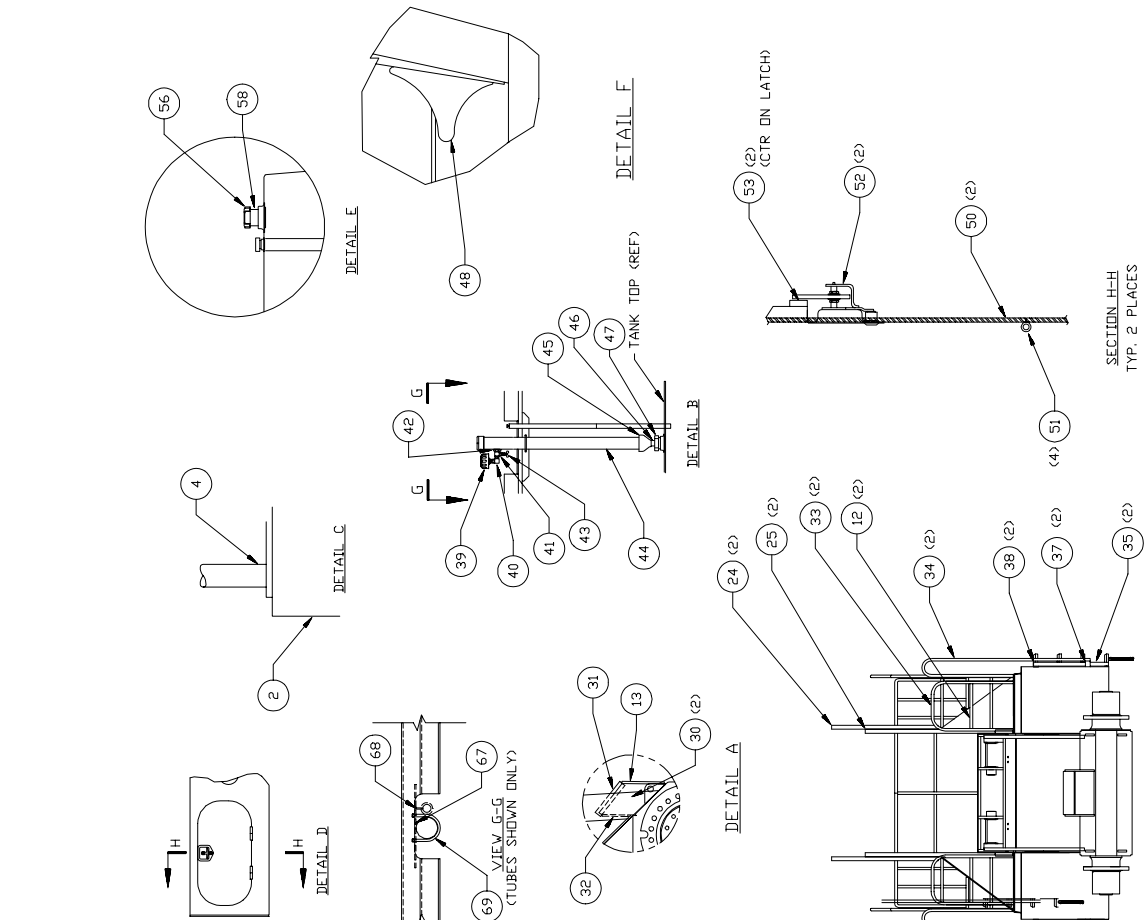

---

Chassis

- 1 BOOM PYRAMID MUST LINE UP WITH STIFFENERS.
- 2 INSTALL CHECK VALVE (ITEM #70) TO PREVENT BACK FLOW OUT OF TANK.
- 3 IF REQUIRED, USE P/N 571290 FOR DUAL FENDER INSTALLATION

SECTION H-H  
TYP. 2 PLACES