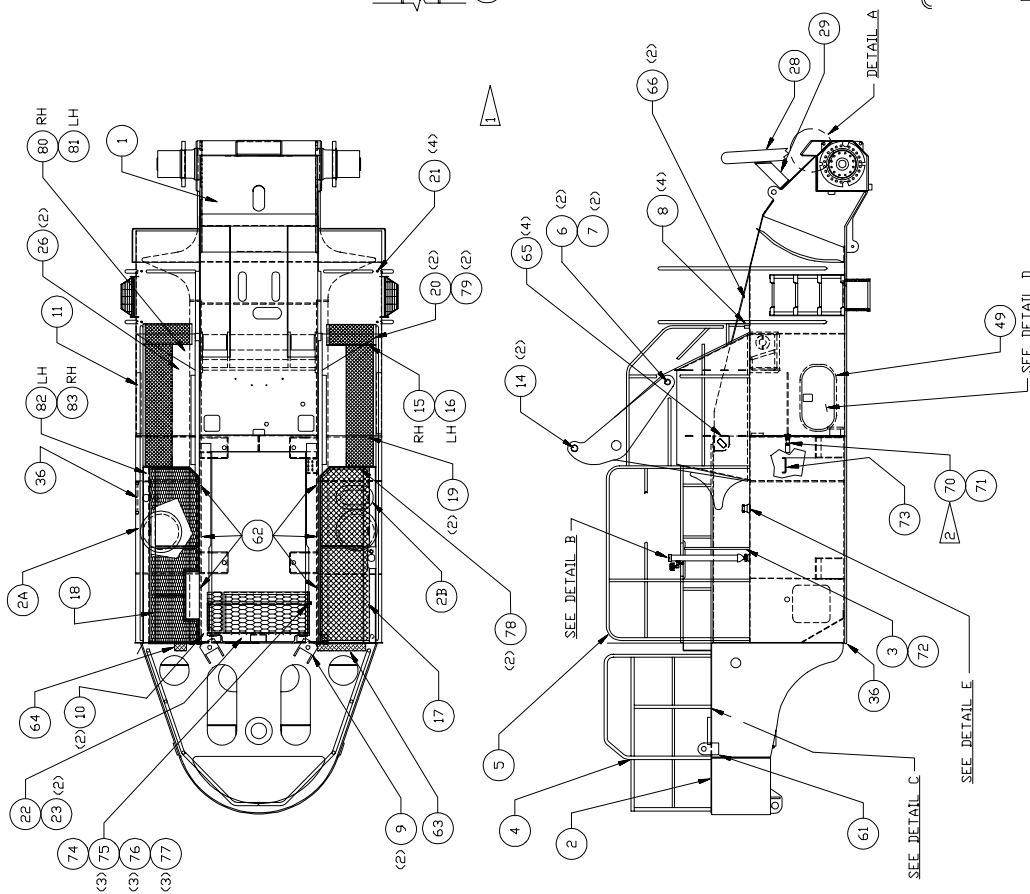

---

Chassis

- 1 BOOM PYRAMID MUST LINE UP WITH STIFFENERS.
- 2 INSTALL CHECK VALVE (ITEM #70) TO PREVENT BACK FLOW OUT OF TANK.
- 3 IF REQUIRED, USE P/N 571290 FOR DUAL FENDER INSTALLATION

SECTION H-H  
TYP. 2 PLACES