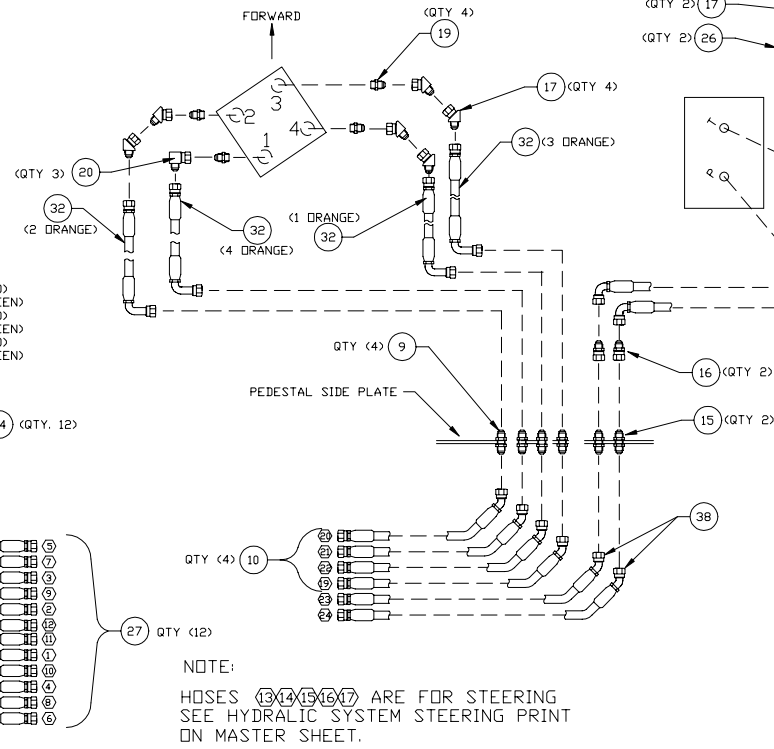

RH REMOTE CONTROLLER
TOP VIEW