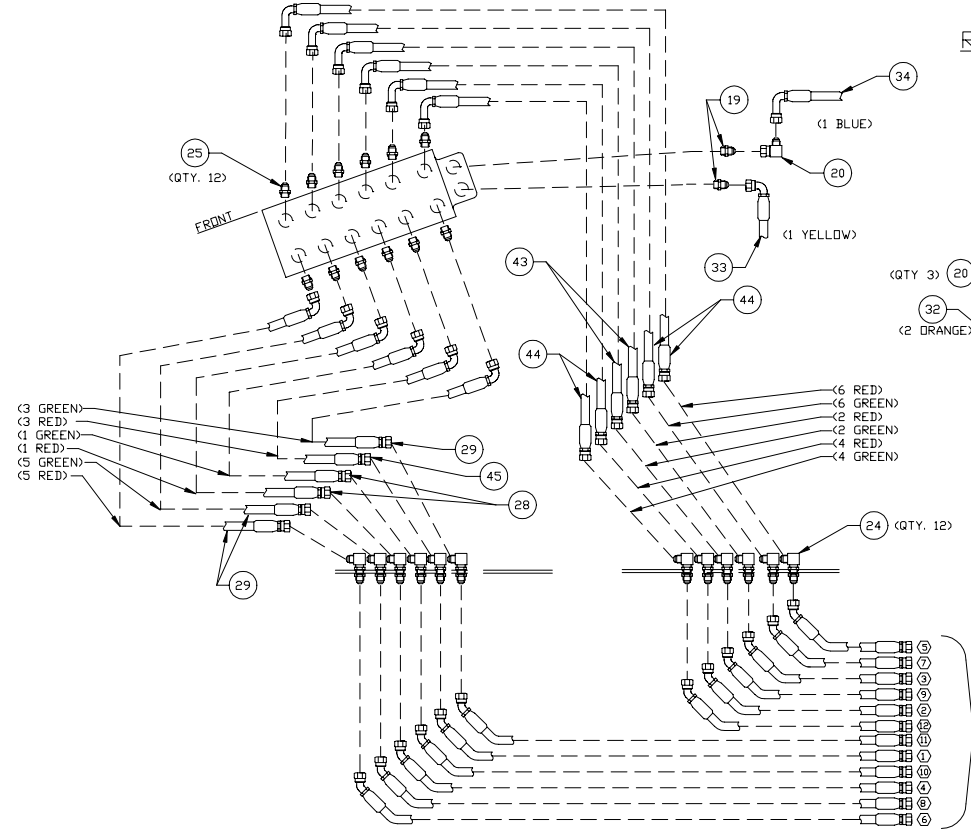

LH REMOTE CONTROLLER
TOP VIEW