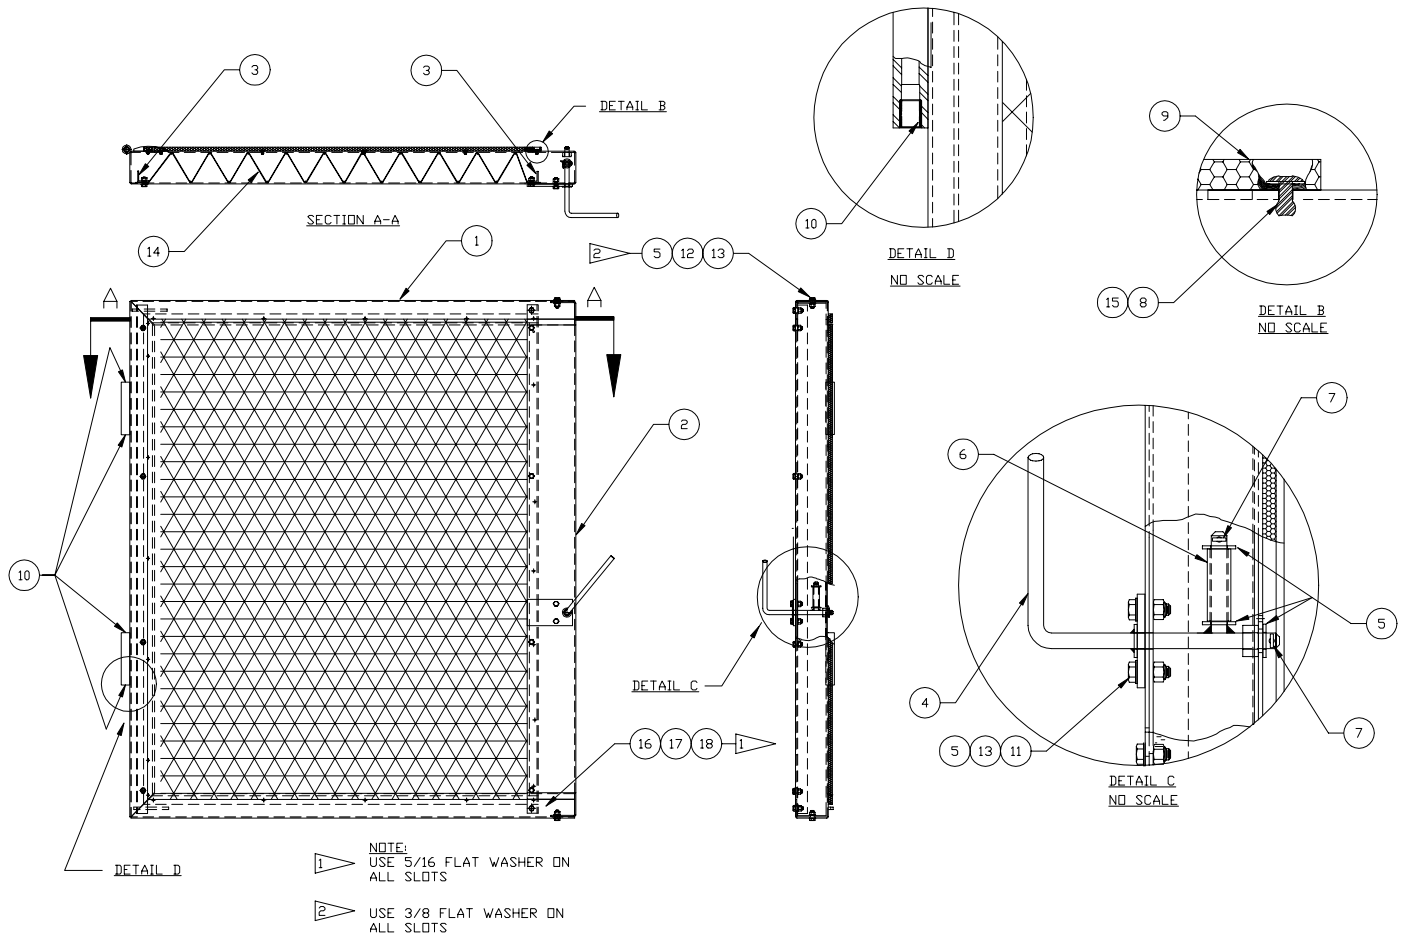

Door Assembly, Screen

Item	Part No.	Qty	Description	Item	Part No.	Qty	Description
	<b>577426</b>		<b>Door Assembly, Screen</b>	10	500553	4	. Bushing
1	577423	1	. Door Weldment	11	222600	2	. Capscrew
2	578188	1	. Frame Weldment,RH	12	201604	2	. Capscrew
3	569319	2	. Angle Assembly	13	223654	4	. Nut, Esna
4	578190	1	. Pin Weldment	14	568716	1	. Screen
5	230282	7	. Washer, Flat	15	234197	19	. Washer, Flat
6	568709	1	. Tube	16	201599	10	. Capscrew
7	00103385	2	. Pin, Cotter	17	00103340	2	. Washer, Flat
8	243588	19	. Rivet, Pop	18	201566	10	. Washer, Lock
9	200301	15'	. Molding				