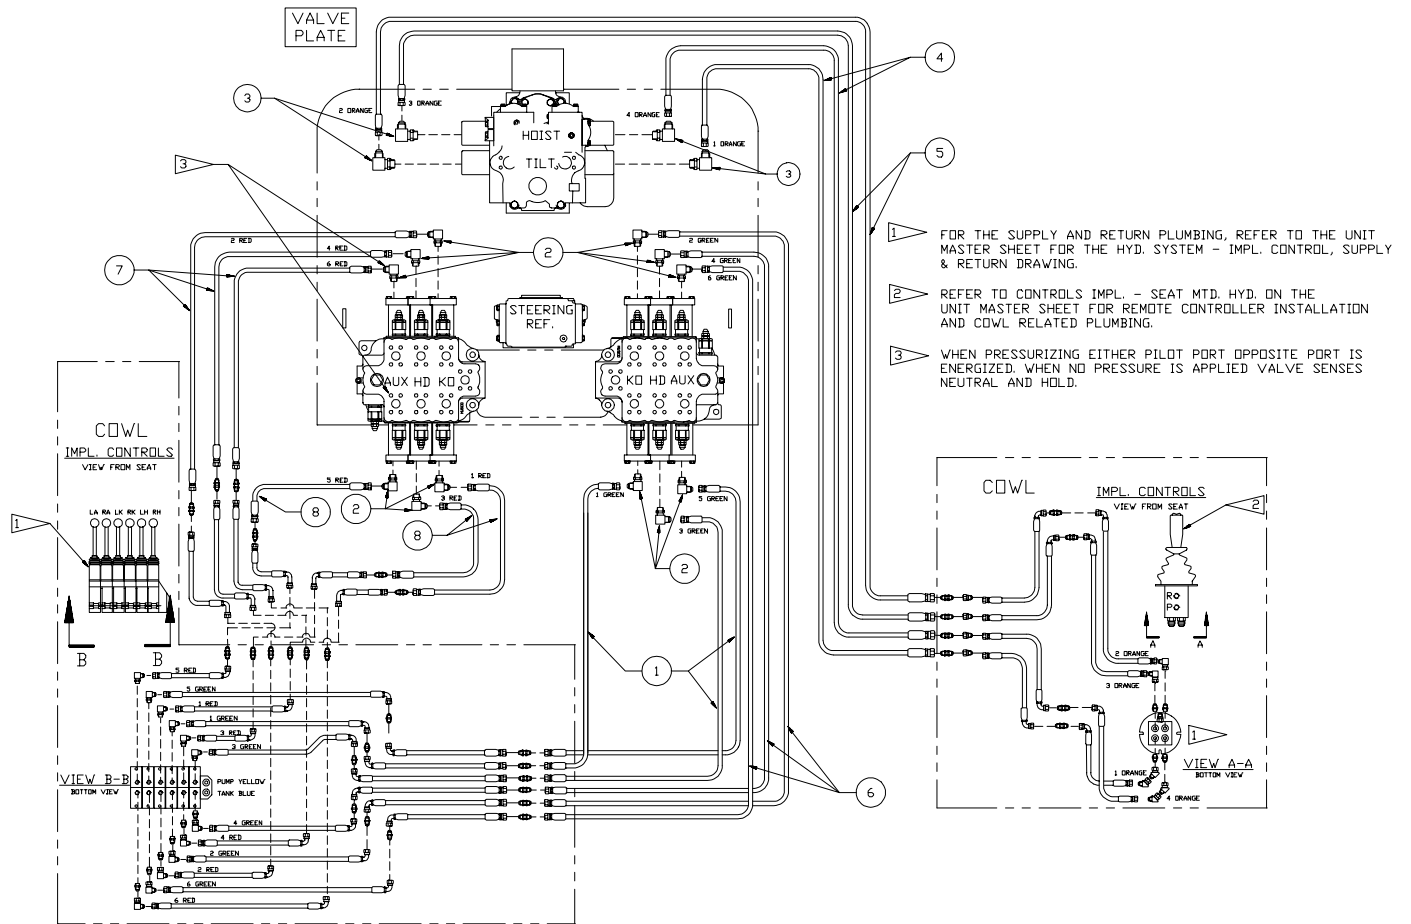

Hydraulic System - Cowl to Valves

Item	Part No.	Qty	Description	Item	Part No.	Qty	Description
	577418		Hyd System - Cowl to Valves				
1	230685	3	. Hose Assembly	5	229655	2	. Hose Assembly
2	223784	12	. Fitting	6	208944	3	. Hose Assembly
3	209488	4	. Fitting	7	215077	3	. Hose Assembly
4	214637	2	. Hose Assembly	8	229563	3	. Hose Assembly