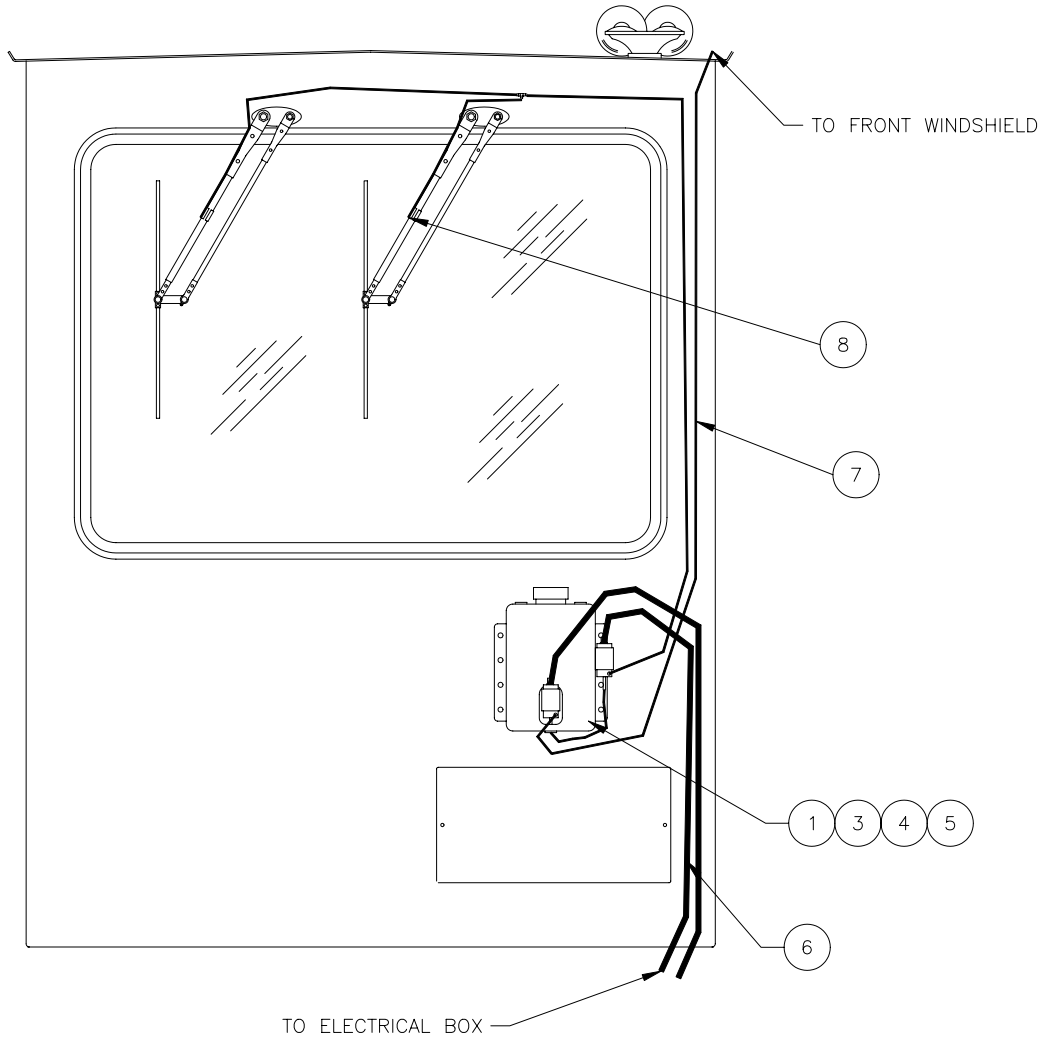

Windshield Washer Installation

Item	Part No.	Qty	Description	Item	Part No.	Qty	Description
	577406		Washer System Installation				
1	234206	1	. Kit, Windshied Washer	3	00274856	6	. Esna Nut
	235507	1	. . Bottle, 6 Qt	4	00103339	6	. Flat Washer
	235508	1	. . Cap	5	222384	4	. Machine Screw
	235509	1	. . Pump	6	11463	10'	. Cord, SO
	235510	1	. . Spout	7	234245	30'	. Hose, Bulk
	235511	1	. . Nozzle	8	243755	4	. Kit, Nozzle
	235512	1	. . Hose				