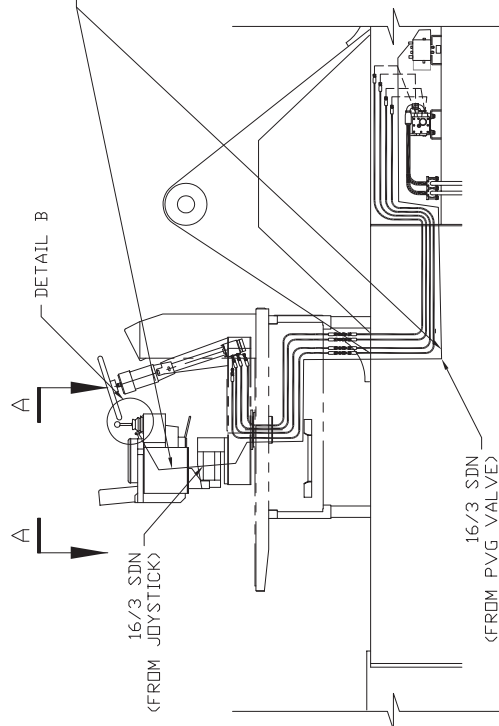

Joystick Steering Kit

HYD. VALVE PLATE ASS'Y

HYD. VALVE PLATE

NOTES

- 1 WELD ITEMS 39 (QTY. 2) AND 40 TO THE VALVE PLATE AS SHOWN ABOVE.
- 2 MOUNT CONTROL VALVE (ITEM 1) AND CHECK VALVE (ITEM 4) TO BRACKETS. PLUMB IN-LINE CHECK VALVES (ITEM 28) TO ITEM 1 AND ITEM 4. SHOOT WELD STUD (ITEM 47) BETWEEN CHECKS AND MOUNT WITH ITEMS 46 AND 50.
- 3 PLUMB VALVE PLATE AS SHOWN IN PLUMBING DETAIL.
- 4 CONNECT RETURN LINE TO CASE DRAIN LINE FROM THE BRAKE PEDAL BY ADDING ITEM 51. IF MACHINE IS PRIOR TO 329 THEN ADD FITTING AND CONNECT THE RETURN HOSE TO THE FILTER INDICATOR PORT ON THE RETURN SIDE OF THE HYDRAULIC TANK.
- 5 CUT HOLE IN LEFT ARMREST PLATE AS SHOWN IN SECTION A-A AND MOUNT ITEM (577450) USING EXISTING BOLTS. MOUNT CONTROL HANDLE (ITEM 2).
- 6 ADD 3 TERMINAL BLOCKS (ITEM #43) TO THE JUNCTION BOX. WIRE ELECTRICAL DETAIL.
- 7 CONNECT POWER TO ACCESSORY SOLENOID WITH 5A FUSE.