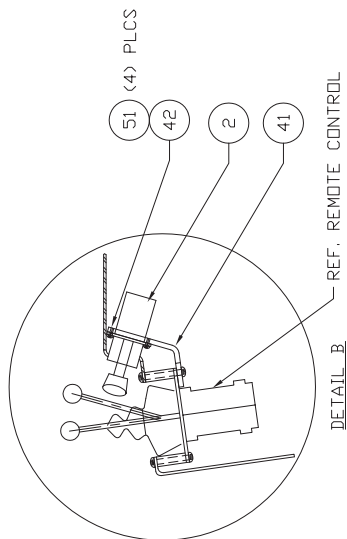

Joystick Steering Kit

HYD. VALVE PLATE ASS'Y

HYD. VALVE PLATE

NOTES

- 1 WELD ITEMS 39 (QTY. 2) AND 40 TO THE VALVE PLATE AS SHOWN ABOVE.
- 2 MOUNT CONTROL VALVE (ITEM 1) AND CHECK VALVE (ITEM 4) TO BRACKETS. PLUMB IN-LINE CHECK VALVES (ITEM 28) TO ITEM 1 AND ITEM 4. SHOOT WELD STUD (ITEM 47) BETWEEN CHECKS AND MOUNT WITH ITEMS 46 AND 50.
- 3 PLUMB VALVE PLATE AS SHOWN IN PLUMBING DETAIL.
- 4 CONNECT RETURN LINE TO CASE DRAIN LINE FROM THE BRAKE PEDAL BY ADDING ITEM 51. IF MACHINE IS PRIOR TO 329 THEN ADD FITTING AND CONNECT THE RETURN HOSE TO THE FILTER INDICATOR PORT ON THE RETURN SIDE OF THE HYDRAULIC TANK.
- 5 CUT HOLE IN LEFT ARMREST PLATE AS SHOWN IN SECTION A-A AND MOUNT ITEM (577450) USING EXISTING BOLTS. MOUNT CONTROL HANDLE (ITEM 2).
- 6 ADD 3 TERMINAL BLOCKS (ITEM #43) TO THE JUNCTION BOX. WIRE ELECTRICAL DETAIL.
- 7 CONNECT POWER TO ACCESSORY SOLENOID WITH 5A FUSE.