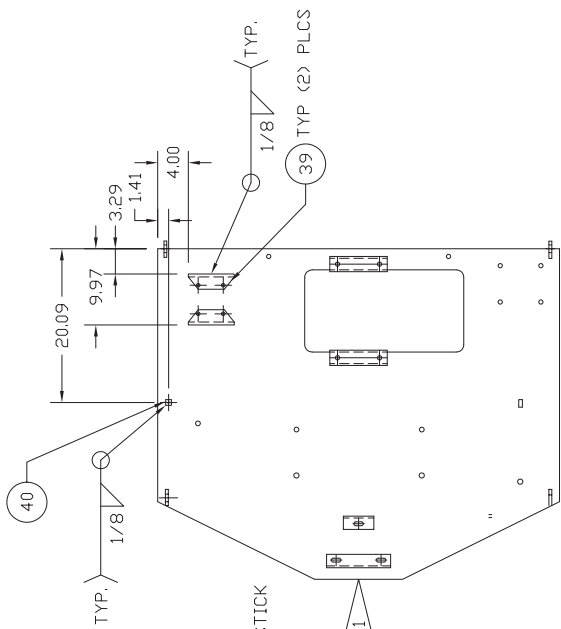

Joystick Steering Kit

HYD. VALVE PLATE ASS'Y

HYD. VALVE PLATE

NOTES

- 1 WELD ITEMS 39 (QTY. 2) AND 40 TO THE VALVE PLATE AS SHOWN ABOVE.
- 2 MOUNT CONTROL VALVE (ITEM 1) AND CHECK VALVE (ITEM 4) TO BRACKETS. PLUMB IN-LINE CHECK VALVES (ITEM 28) TO ITEM 1 AND ITEM 4. SHOOT WELD STUD (ITEM 47) BETWEEN CHECKS AND MOUNT WITH ITEMS 46 AND 50.
- 3 PLUMB VALVE PLATE AS SHOWN IN PLUMBING DETAIL.
- 4 CONNECT RETURN LINE TO CASE DRAIN LINE FROM THE BRAKE PEDAL BY ADDING ITEM 51. IF MACHINE IS PRIOR TO 329 THEN ADD FITTING AND CONNECT THE RETURN HOSE TO THE FILTER INDICATOR PORT ON THE RETURN SIDE OF THE HYDRAULIC TANK.
- 5 CUT HOLE IN LEFT ARMREST PLATE AS SHOWN IN SECTION A-A AND MOUNT ITEM (577450) USING EXISTING BOLTS. MOUNT CONTROL HANDLE (ITEM 2).
- 6 ADD 3 TERMINAL BLOCKS (ITEM #43) TO THE JUNCTION BOX. WIRE ELECTRICAL DETAIL.
- 7 CONNECT POWER TO ACCESSORY SOLENOID WITH 5A FUSE.