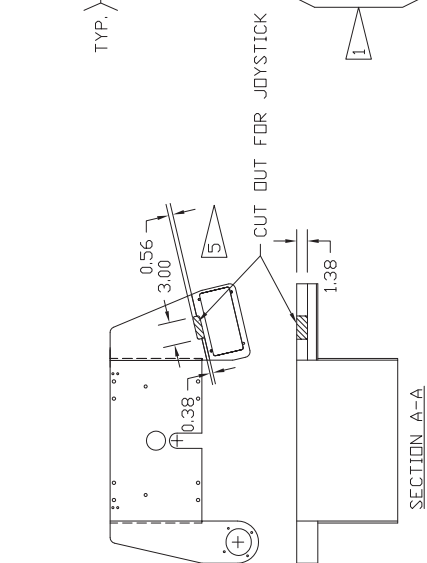

Joystick Steering Kit

HYD. VALVE PLATE ASS'Y

HYD. VALVE PLATE

NOTES

- 1 WELD ITEMS 39 (QTY. 2) AND 40 TO THE VALVE PLATE AS SHOWN ABOVE.
- 2 MOUNT CONTROL VALVE (ITEM 1) AND CHECK VALVE (ITEM 4) TO BRACKETS. PLUMB IN-LINE CHECK VALVES (ITEM 28) TO ITEM 1 AND ITEM 4. SHOOT WELD STUD (ITEM 47) BETWEEN CHECKS AND MOUNT WITH ITEMS 46 AND 50.
- 3 PLUMB VALVE PLATE AS SHOWN IN PLUMBING DETAIL.
- 4 CONNECT RETURN LINE TO CASE DRAIN LINE FROM THE BRAKE PEDAL BY ADDING ITEM 51. IF MACHINE IS PRIOR TO 329 THEN ADD FITTING AND CONNECT THE RETURN HOSE TO THE FILTER INDICATOR PORT ON THE RETURN SIDE OF THE HYDRAULIC TANK.
- 5 CUT HOLE IN LEFT ARMREST PLATE AS SHOWN IN SECTION A-A AND MOUNT ITEM (577450) USING EXISTING BOLTS. MOUNT CONTROL HANDLE (ITEM 2).
- 6 ADD 3 TERMINAL BLOCKS (ITEM #43) TO THE JUNCTION BOX. WIRE ELECTRICAL DETAIL.
- 7 CONNECT POWER TO ACCESSORY SOLENOID WITH 5A FUSE.