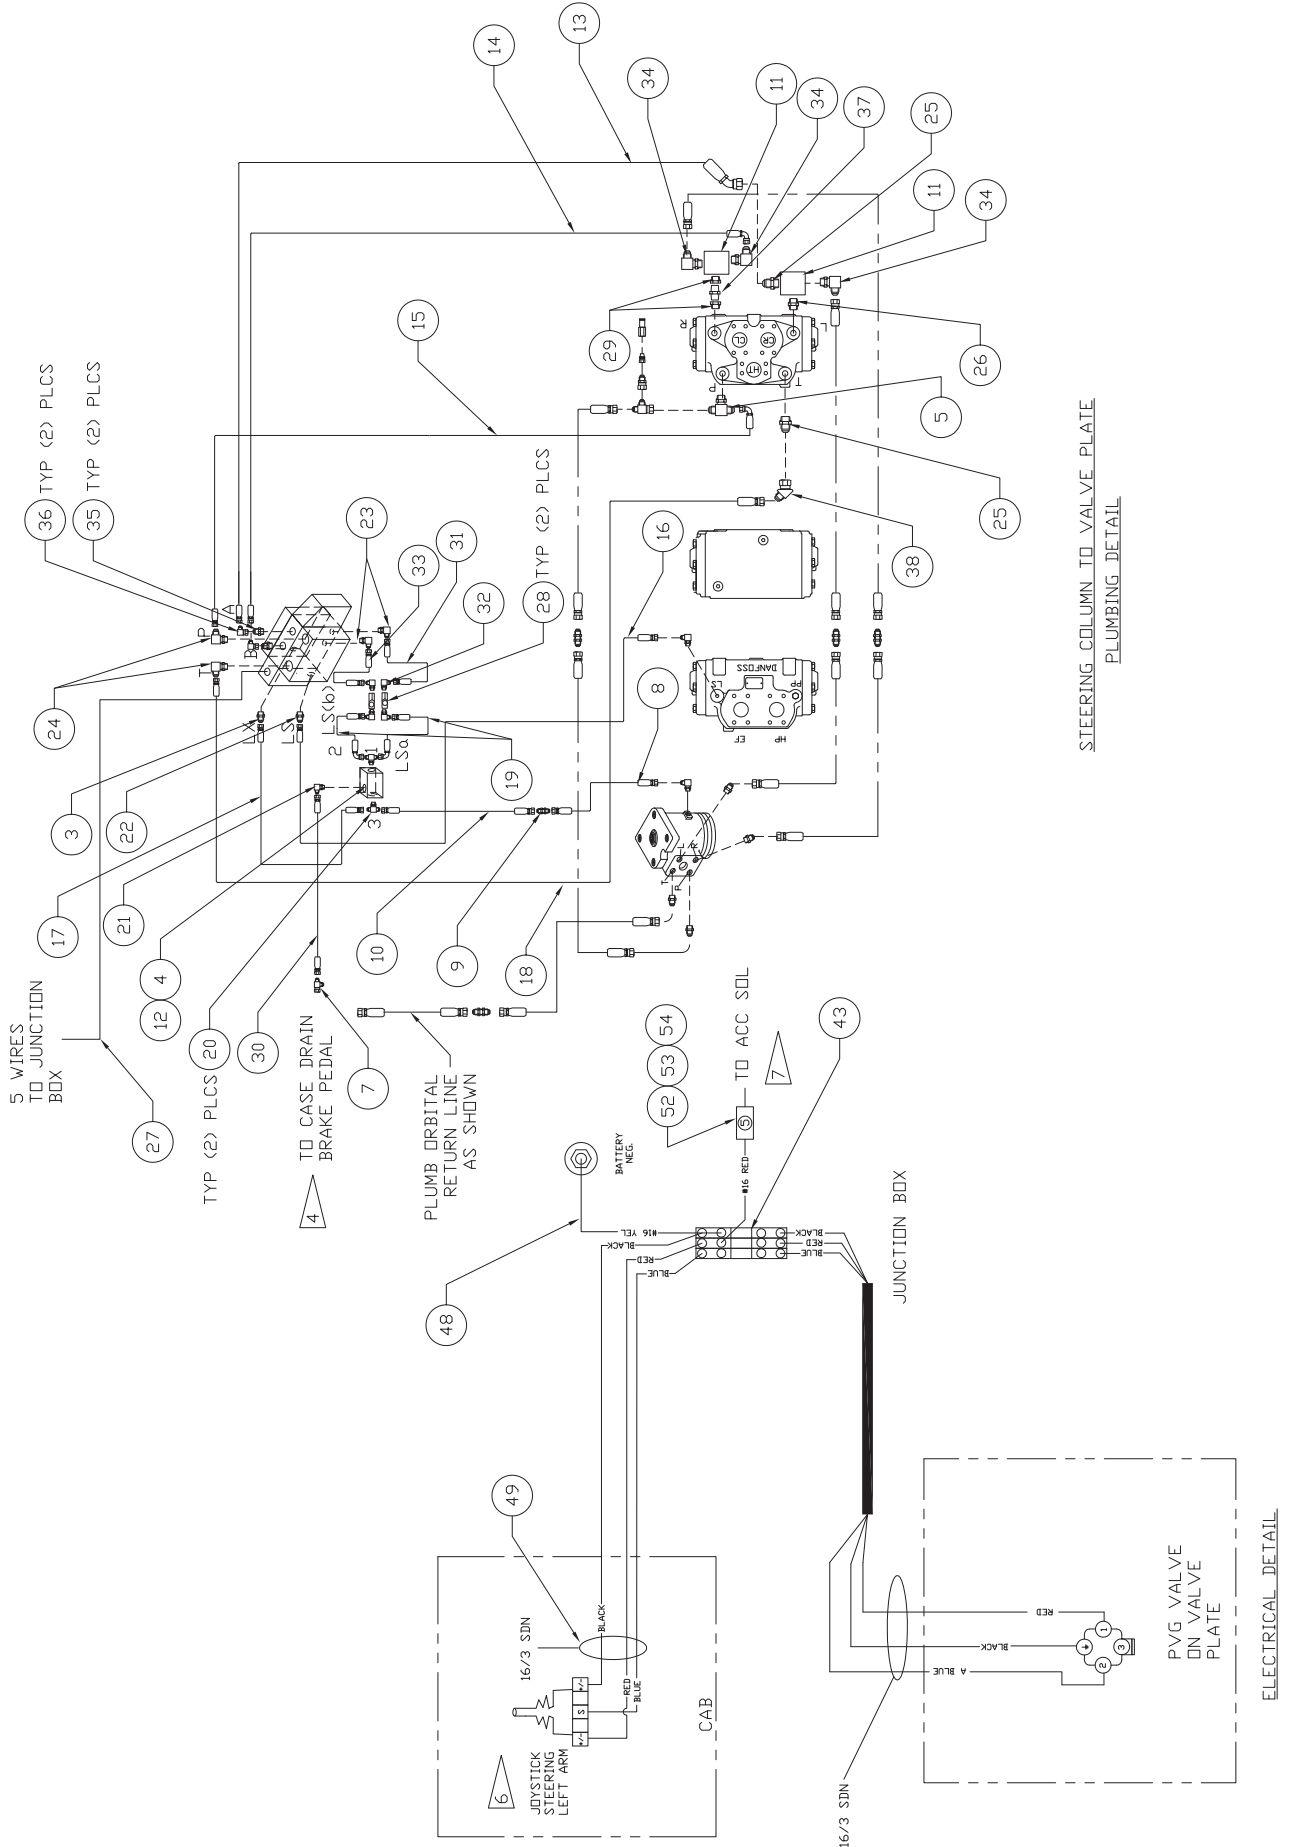

Joystick Steering Kit

HYD. VALVE PLATE ASS'Y

HYD. VALVE PLATE

NOTES

- 1 WELD ITEMS 39 (QTY. 2) AND 40 TO THE VALVE PLATE AS SHOWN ABOVE.
- 2 MOUNT CONTROL VALVE (ITEM 1) AND CHECK VALVE (ITEM 4) TO BRACKETS. PLUMB IN-LINE CHECK VALVES (ITEM 28) TO ITEM 1 AND ITEM 4. SHOOT WELD STUD (ITEM 47) BETWEEN CHECKS AND MOUNT WITH ITEMS 46 AND 50.
- 3 PLUMB VALVE PLATE AS SHOWN IN PLUMBING DETAIL.
- 4 CONNECT RETURN LINE TO CASE DRAIN LINE FROM THE BRAKE PEDAL BY ADDING ITEM 51. IF MACHINE IS PRIOR TO 329 THEN ADD FITTING AND CONNECT THE RETURN HOSE TO THE FILTER INDICATOR PORT ON THE RETURN SIDE OF THE HYDRAULIC TANK.
- 5 CUT HOLE IN LEFT ARMREST PLATE AS SHOWN IN SECTION A-A AND MOUNT ITEM (577450) USING EXISTING BOLTS. MOUNT CONTROL HANDLE (ITEM 2).
- 6 ADD 3 TERMINAL BLOCKS (ITEM #43) TO THE JUNCTION BOX. WIRE ELECTRICAL DETAIL.
- 7 CONNECT POWER TO ACCESSORY SOLENOID WITH 5A FUSE.