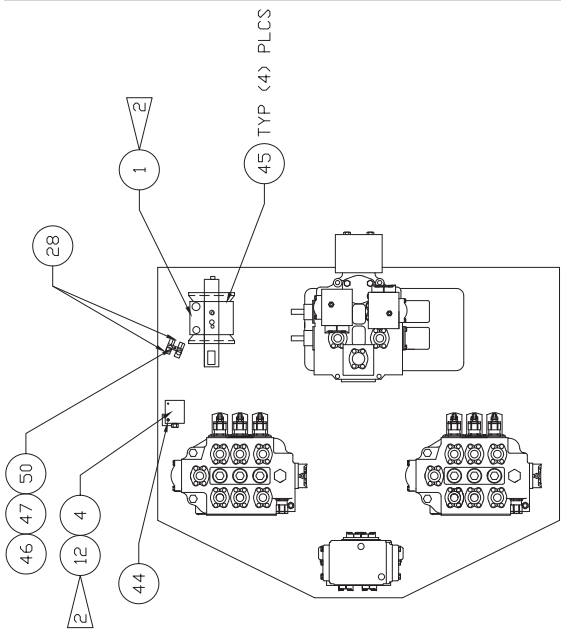

Joystick Steering Kit

HYD. VALVE PLATE ASS'Y

HYD. VALVE PLATE

NOTES

- 1 WELD ITEMS 39 (QTY. 2) AND 40 TO THE VALVE PLATE AS SHOWN ABOVE.
- 2 MOUNT CONTROL VALVE (ITEM 1) AND CHECK VALVE (ITEM 4) TO BRACKETS. PLUMB IN-LINE CHECK VALVES (ITEM 28) TO ITEM 1 AND ITEM 4. SHOOT WELD STUD (ITEM 47) BETWEEN CHECKS AND MOUNT WITH ITEMS 46 AND 50.
- 3 PLUMB VALVE PLATE AS SHOWN IN PLUMBING DETAIL.
- 4 CONNECT RETURN LINE TO CASE DRAIN LINE FROM THE BRAKE PEDAL BY ADDING ITEM 51. IF MACHINE IS PRIOR TO 329 THEN ADD FITTING AND CONNECT THE RETURN HOSE TO THE FILTER INDICATOR PORT ON THE RETURN SIDE OF THE HYDRAULIC TANK.
- 5 CUT HOLE IN LEFT ARMREST PLATE AS SHOWN IN SECTION A-A AND MOUNT ITEM (577450) USING EXISTING BOLTS. MOUNT CONTROL HANDLE (ITEM 2).
- 6 ADD 3 TERMINAL BLOCKS (ITEM #43) TO THE JUNCTION BOX. WIRE ELECTRICAL DETAIL.
- 7 CONNECT POWER TO ACCESSORY SOLENOID WITH 5A FUSE.