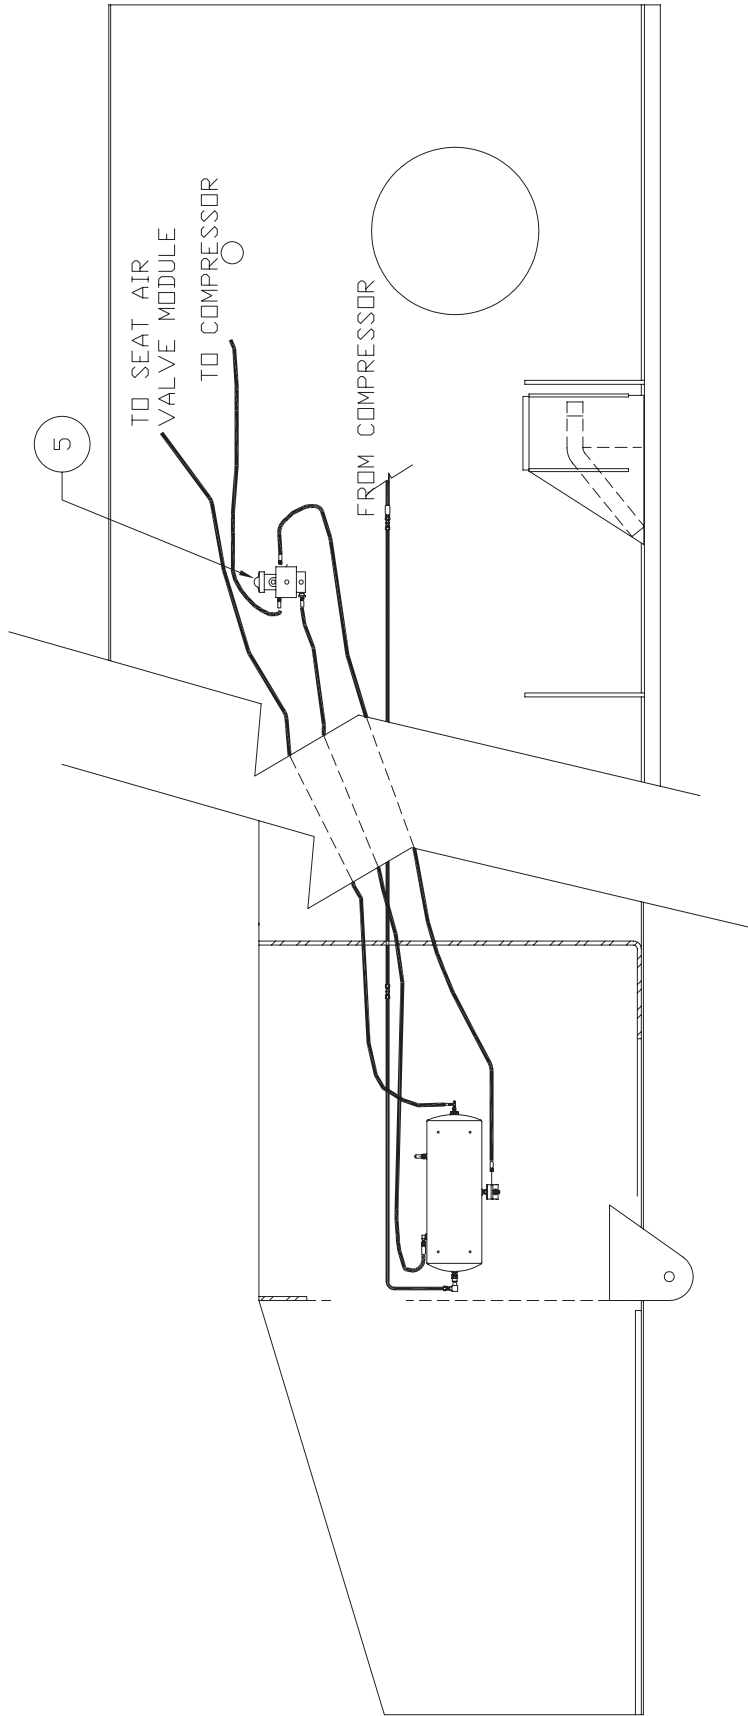

Air System - Chassis

Air System - Chassis

Item	Part No.	Qty	Description	Item	Part No.	Qty	Description
	577402		Air System - Chassis				
1	209417	1	. Fitting	7	216885	1	. Hose Assembly
2	209390	1	. Fitting	8	232980	1	. Hose Assembly
3	* 577408	1	. Air Tank Assembly	9	216458	1	. Hose Assembly
4	216774	1	. Hose Assembly	10	577677	1	. Tube Assembly
5	* 577407	1	. Air Governor	11	577676	1	. Tube Assembly
6	215092	1	. Hose Assembly	12	209441	2	. Fitting