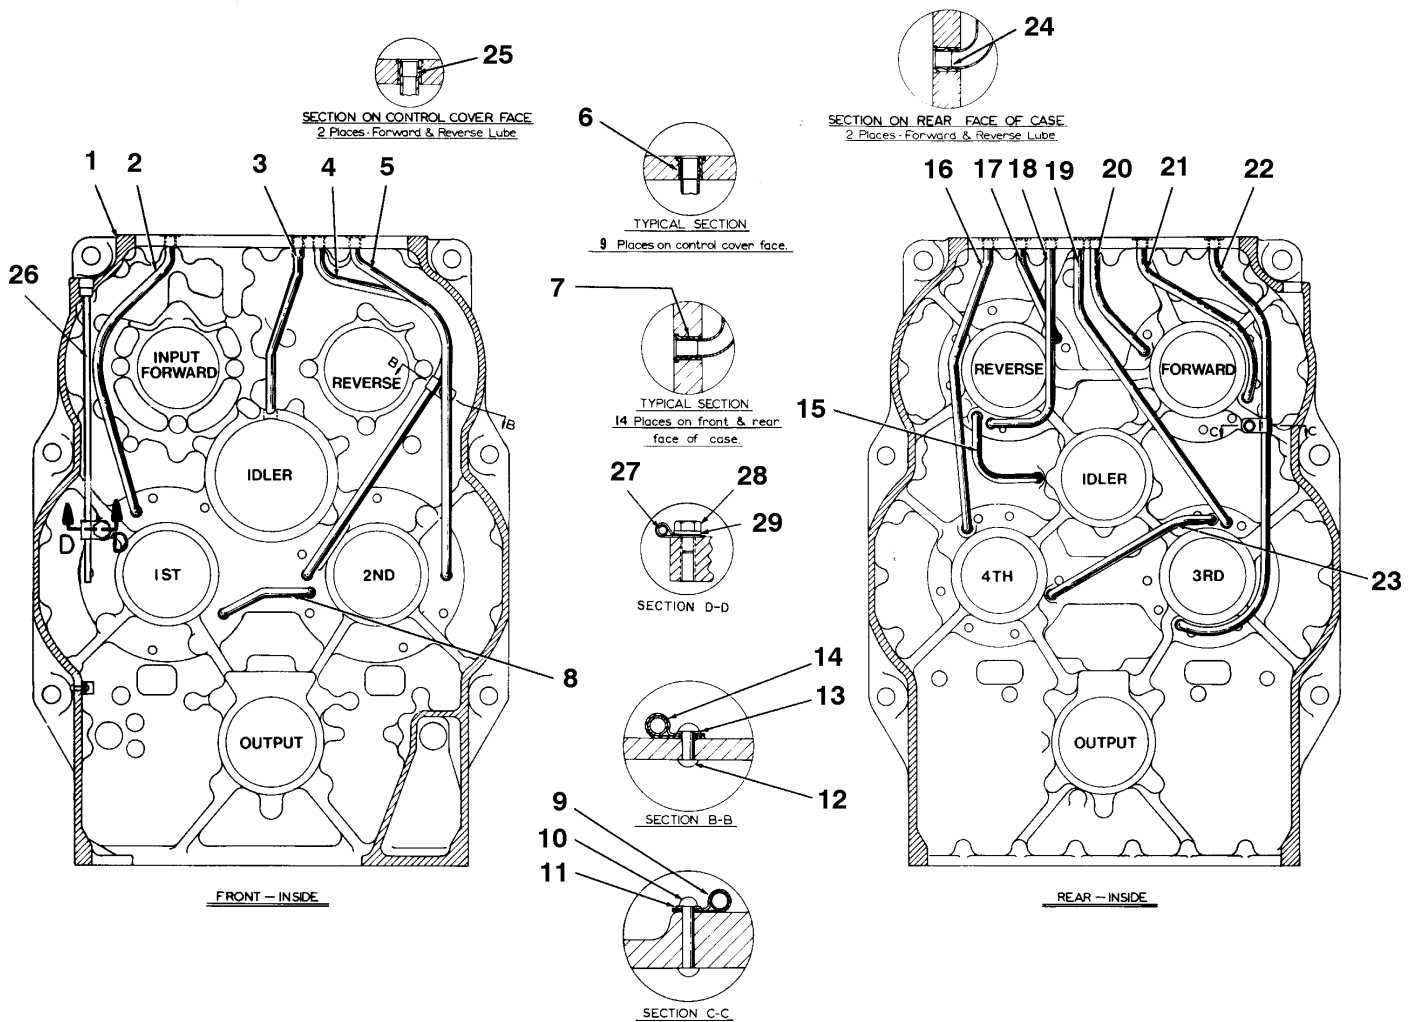

Transmission Case Assembly

Item	Part No.	Qty	Description	Item	Part No.	Qty	Description
228715 Transmission Case Assembly							
1	NSS		. Case	17	216958	1	. Tube
2	216948	1	. Tube	18	227844	1	. Tube
3	228730	1	. Tube	19	227845	1	. Tube
4	216950	1	. Tube	20	228732	1	. Tube
5	216951	1	. Tube	21	216962	1	. Tube
6	212320	9	. Tube Sleeve	22	216963	1	. Tube
7	2123201	4	. Tube Sleeve	23	216964	1	. Tube
8	216952	1	. Tube	24	219757	2	. Tube Sleeve
9	212323	1	. Tube Clip	25	219757	2	. Tube Sleeve
10	216953	1	. Rivet	26	238097	1	. Tube
11	223221	2	. Washer	27	238098	1	. Tube Clip
12	216954	1	. Rivet	28	222449	1	. Screw
13	223221	1	. Washer	29	200604	1	. Lockwasher
14	212323	1	. Tube Clip				
15	228731	1	. Tube				
16	216957	1	. Tube				

NSS Not Sold Separately