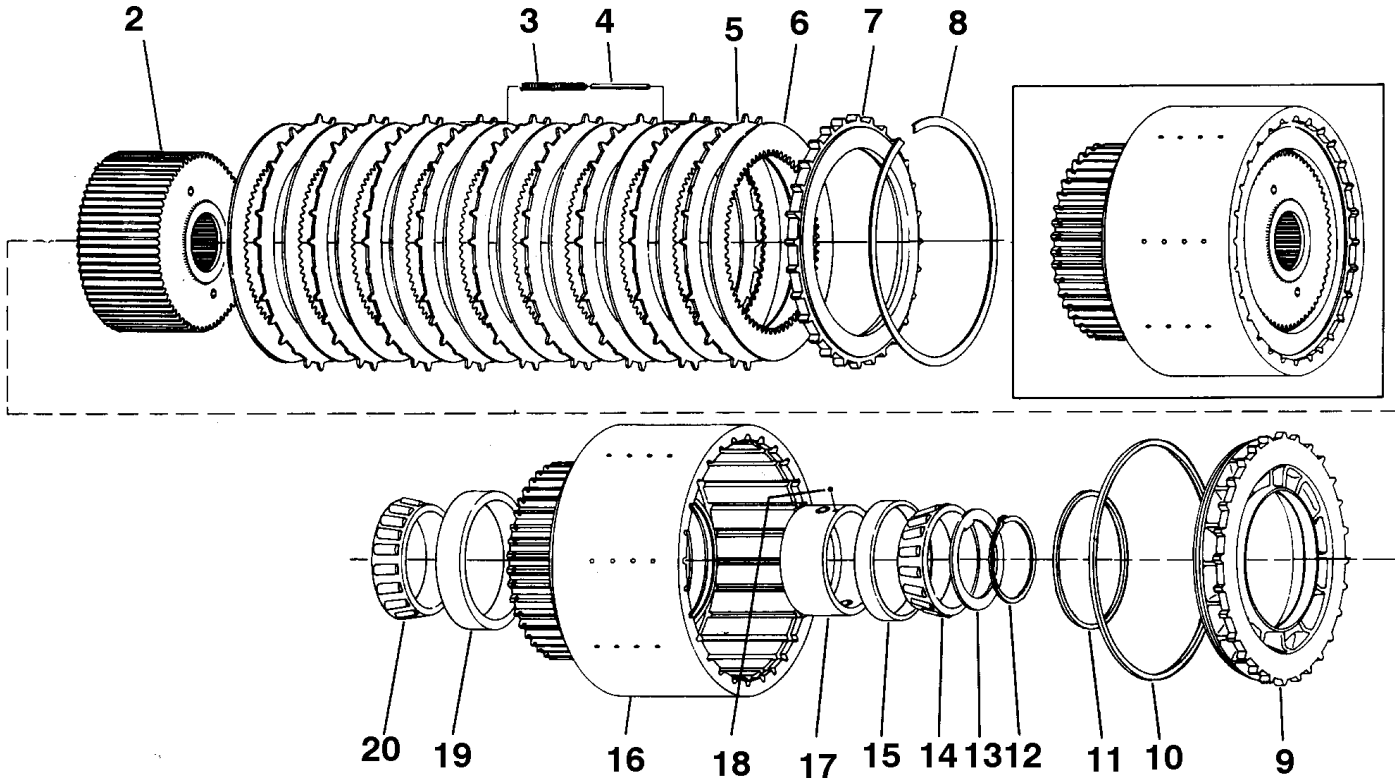

3rd & 4th Clutch Group

Item	Part No.	Qty	Description	Item	Part No.	Qty	Description
3rd & 4th Clutch Group							
2	234567	1	. Disc Hub Assembly	13	234570	A/R	. Washer, Keyed
3	212339	6	. Spring	13A	234571	A/R	. Washer, Keyed
4	212340	6	. Spring Pin	13B	234572	A/R	. Washer, Keyed
5	R4095205	9	. Disc	14	228746	1	. Bearing Cone
6	217036	10	. Disc	15	228747	1	. Bearing Cup
7	217037	1	. End Plate	16	238111	1	. Clutch Drum Assembly
8	217038	1	. Snap Ring	17	217045	1	. . Piston Ring Outer Race
9	217039	1	. Piston	18	212358	1	. . Ball
10	217040	1	. Piston Ring	19	238102	1	. Bearing Cup
11	212282	1	. Piston Ring	20	228750	1	. Bearing Cone
12	234568	A/R	. Snap Ring				
12A	234569	A/R	. Snap Ring				
				A/R	As Required