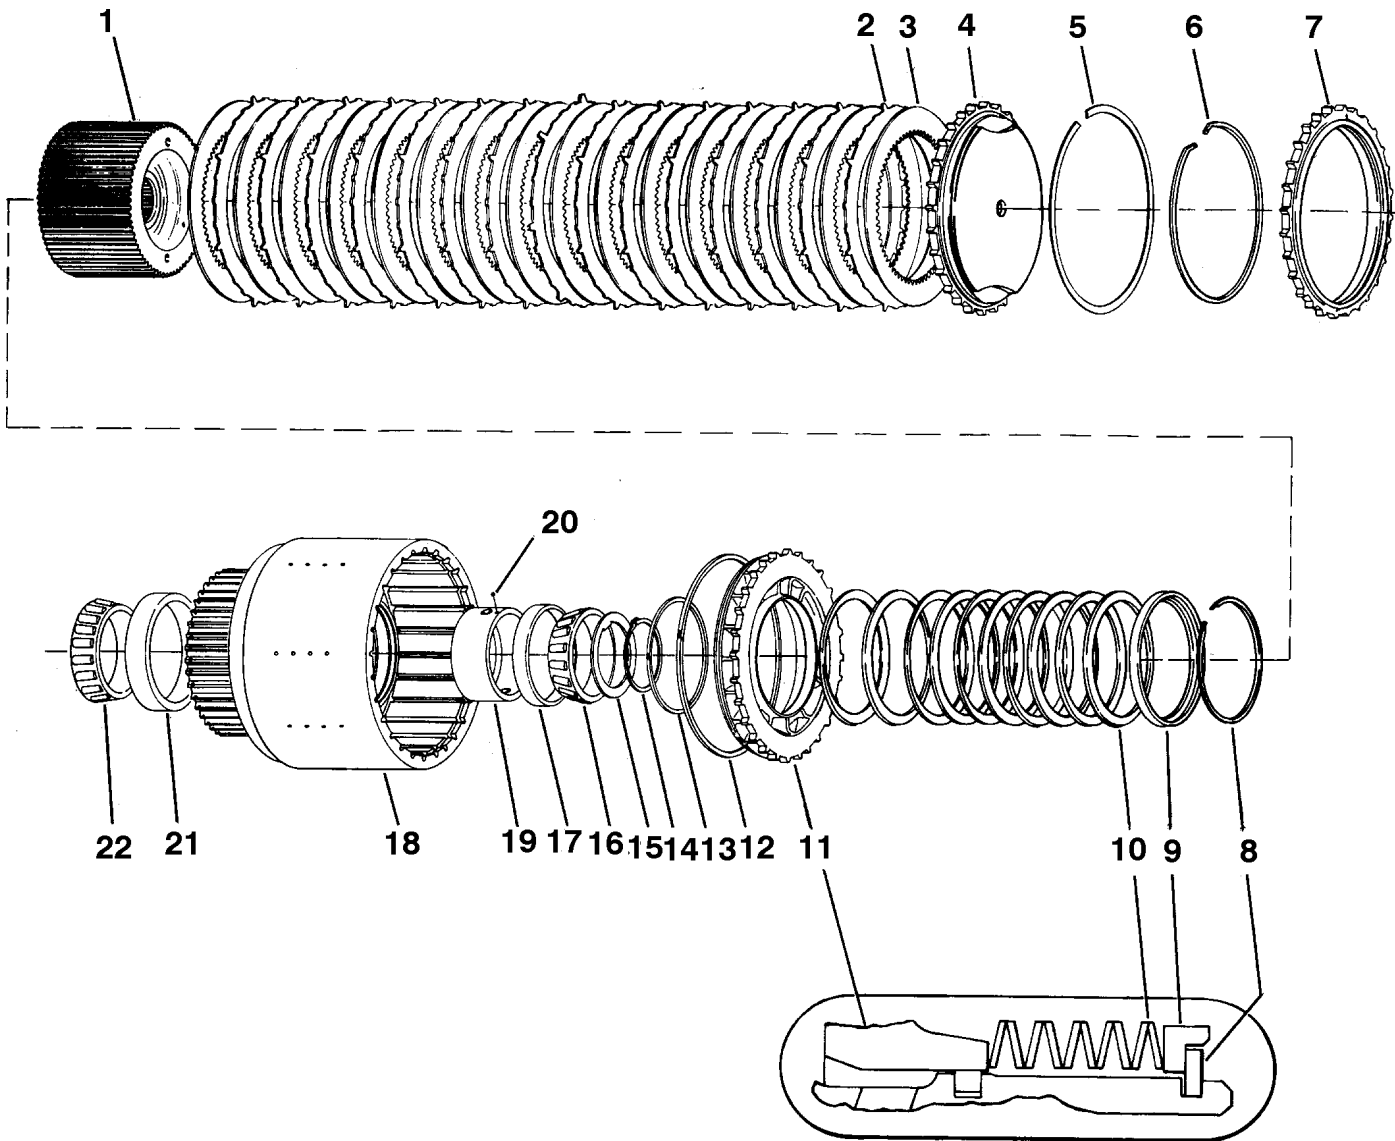

Input, Reverse Clutch Group

Item	Part No.	Qty	Description	Item	Part No.	Qty	Description
Input, Reverse Clutch Group							
1	228734	1	. Disc Hub & Washer Assembly	13	212282	1	. Piston Ring
2	228735	15	. Outer Disc	14	234568	1	. Snap Ring
3	228736	16	. Inner Disc	14A	234569	1	. Snap Ring
4	228737	1	. End Plate	15	234570	1	. Washer, Keyed
5	228738	1	. Snap Ring	15A	234571	1	. Washer, Keyed
6	228739	1	. Snap Ring	15B	234572	1	. Washer, Keyed
7	228740	1	. Retainer	16	228746	1	. Bearing
8	228741	1	. Snap Ring	17	228747	1	. Bearing Cup
9	228742	1	. Retainer	18	238101	1	. Clutch Drum Assembly
10	228743	1	. Kit, Washer Set of 10	19	217045	1	. . Piston Ring Outer Race
11	228744	1	. Piston	20	212358	1	. . Ball
12	238099	1	. Piston Ring	21	R238483	1	. Bearing
12A	238100	1	. Expander Spring	22	228750	1	. Bearing