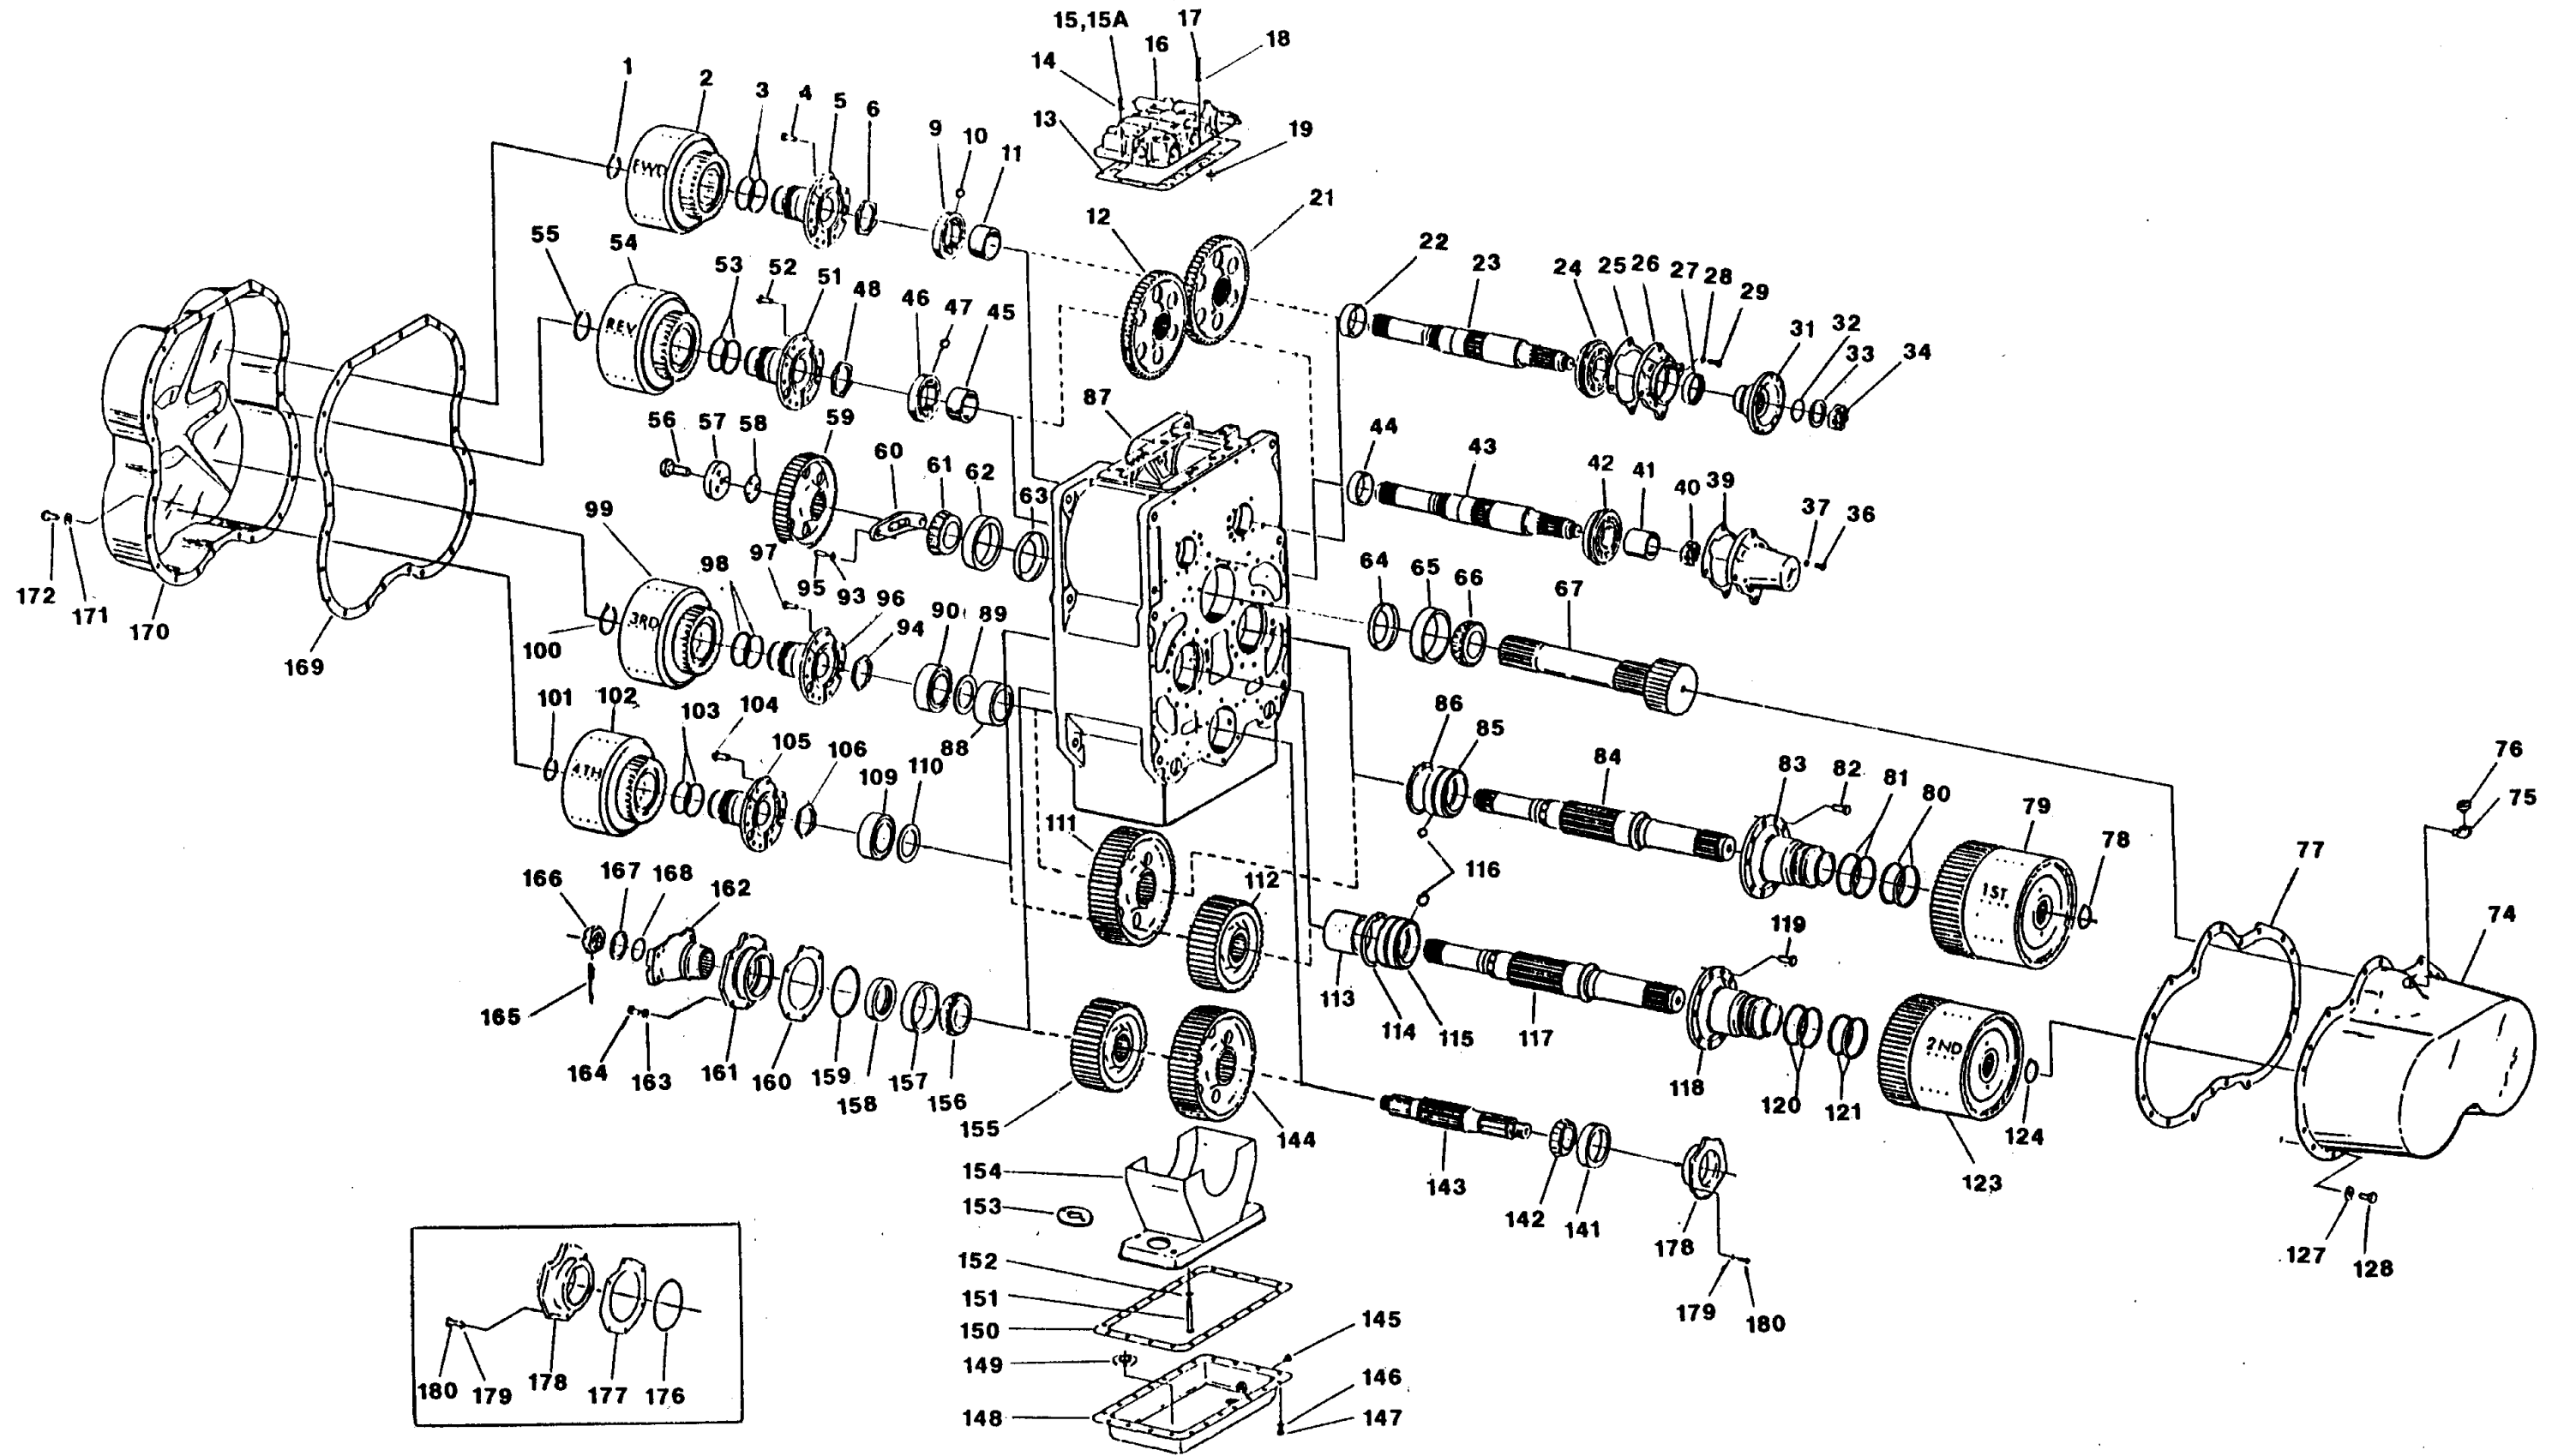

Transmission

Item	Part No.	Qty	Description	Item	Part No.	Qty	Description
	577395		Transmission (Continued)				
160	217022	A/R	. Shim	170	228700	1	. Clutch Cover
160A	217023	A/R	. Shim	171	223218	26	. Lockwasher
160B	217024	A/R	. Shim	172	223217	26	. Screw
161	217025	1	. Bearing Cap & Oil Seal - Includes Item 158	176	217021	1	. O-Ring
162	216796	1	. Flange	177	217022	A/R	. Shim
163	200604	6	. Lockwasher	177A	217023	A/R	. Shim
164	212251	6	. Capscrew	177B	217024	A/R	. Shim
165	212255	1	. Cotter Pin	178	227835	1	. Bearing Cap
166	201250	1	. Nut	179	200604	6	. Lockwasher
167	212254	1	. Washer	180	212251	6	. Capscrew
168	212253	1	. O-Ring				
169	217027	1	. Gasket		A/R	As Required	