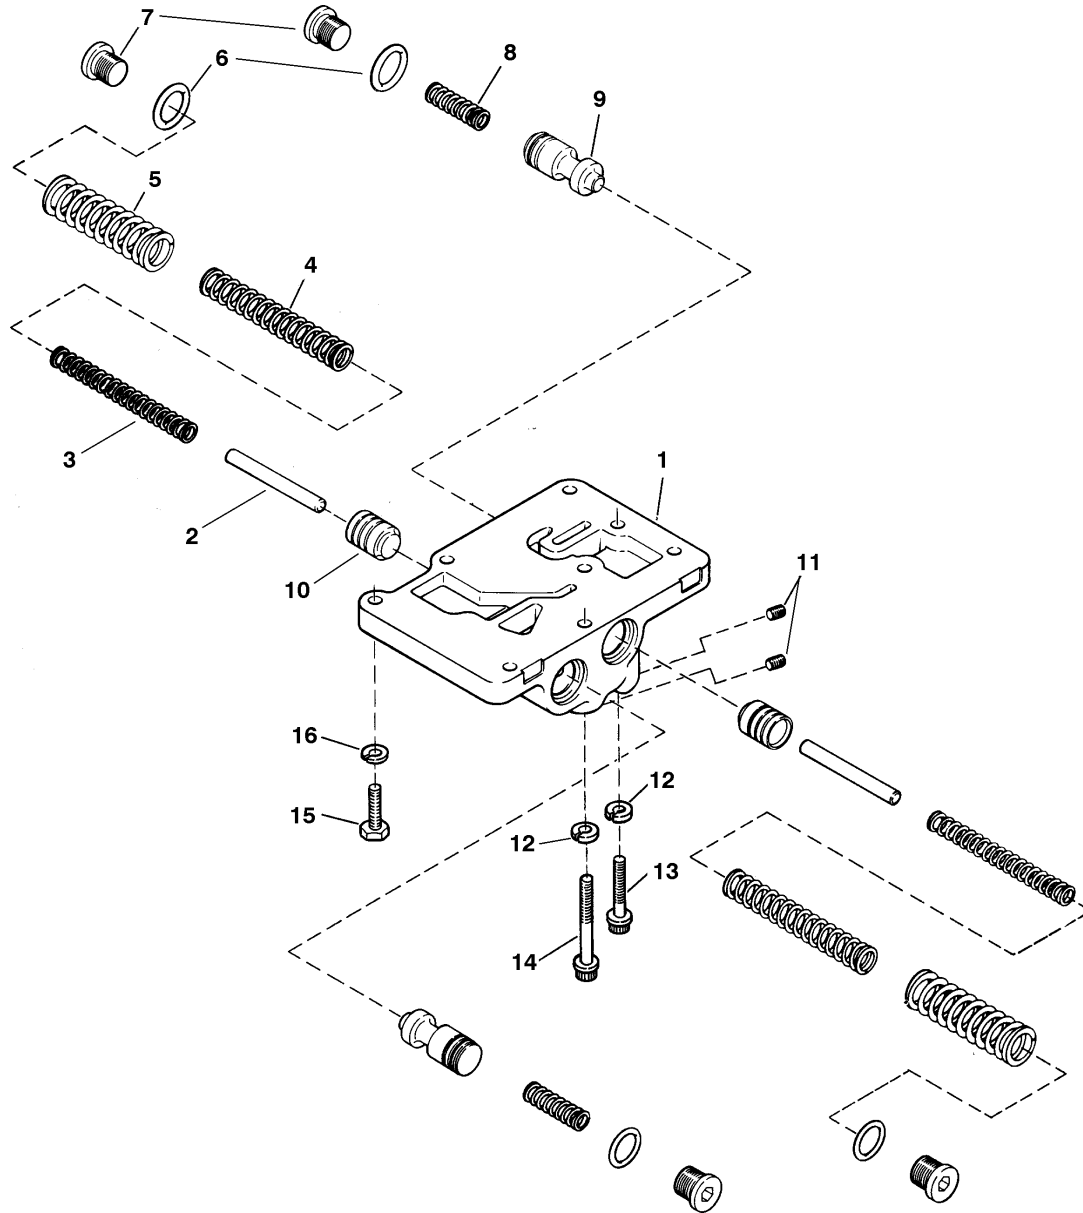

Modulator Valve Installation

Item	Part No.	Qty	Description	Item	Part No.	Qty	Description
Modulator Valve Installation							
1	228768		. Modulator Valve Assembly	10	NSS	2	.. Valve
2	228769	2	.. Stop Pin	11	228775	2	.. Plug
3	228770	2	.. Spring	12	238114	3	.. Lockwasher
4	228771	2	.. Spring	13	238115	1	.. Screw
5	228772	2	.. Spring	14	238116	2	.. Screw
6	232255	4	.. O-ring	15	238117	6	.. Screw
7	228773	4	.. Plug	16	238111	6	.. Lockwasher
8	228774	2	.. Spring				
9	NSS	2	.. Spool				

NSS Not Sold Separately