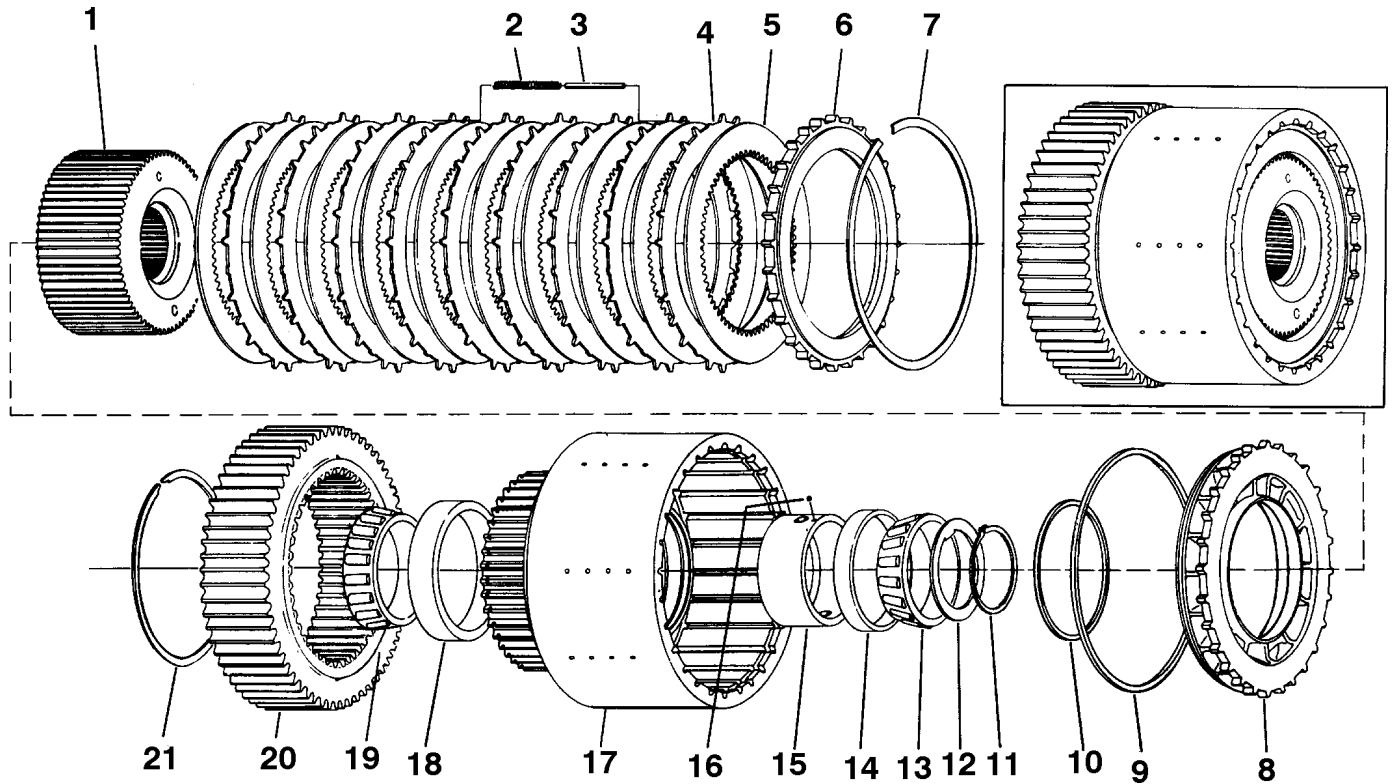

1st & 2nd Clutch Group

Item	Part No.	Qty	Description	Item	Part No.	Qty	Description
1st & 2nd Clutch Group							
1	238103	1	. Disc Hub Assembly	12A	238105	A/R	. Washer, Keyed
2	228752	8	. Spring	12B	238106	A/R	. Washer, Keyed
3	228753	8	. Spring Pin	13	228750	1	. Bearing Cone
4	R40953101	1	. Outer Disc	14	238102	1	. Bearing Cup
5	2123421	2	. Inner Disc	15	238109	1	. Clutch Drum Assembly
6	212343	1	. End Plate	16	228759	1	. . Piston Ring Outer Race
7	212348	1	. Snap Ring	17	212358	1	. . Ball
8	228754	1	. Piston	18	222872	1	. Bearing Cup
9	228755	1	. Seal	19	222871	1	. Bearing Cone
10	228756	1	. Seal	20	228761	1	. Gear
11	238104	A/R	. Snap Ring	24	217032	1	. Snap Ring
11A	238105	A/R	. Snap Ring				
12	238106	A/R	. Washer, Keyed				
					A/R	As Required