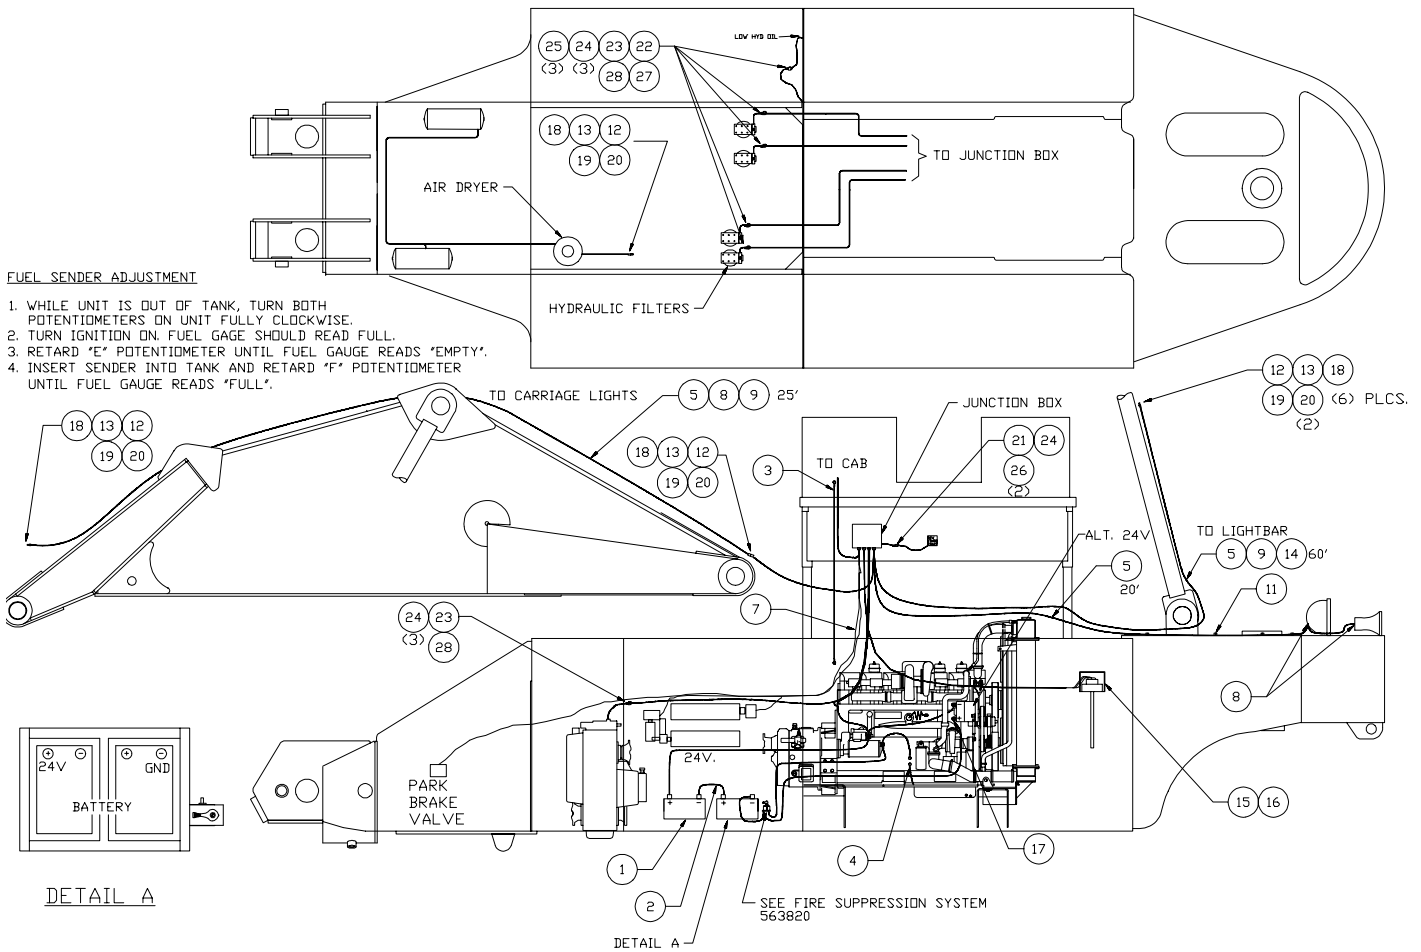

Chassis Wiring

Item	Part No.	Qty	Description	Item	Part No.	Qty	Description
Chassis Wiring							
1	577388	2	. Battery	16	560516	1	. Bracket
2	570708	1	. Battery Harnesses	17	221181	5	. Boot, Rubber
3	526544	1	. Ground Strap, Cowl/Chassis	18	R740874	13	. Pin, Female
4	526535	1	. Ground Strap	19	R740866	13	. Pin, Male
5	219386	105'	. Wire	20	R740867	26	. Seal, Wire
7	219410	20'	. Wire	21	243503	1	. Receptacle
8	200248	6	. Terminal Ring	22	243473	5	. Plug
9	223872	30	. Strap, Tie	23	243474	6	. Receptacle
11	200499	10	. Clamp, Hose	24	238982	20	. Pin
12	R740880	13	. Connector, Wire	25	R740845	15	. Socket
13	R740864	13	. Connector, Wire	26	243505	1	. Lock, Secondary
14	214460	5	. Nut, Wire	27	243508	5	. Lock, Secondary
15	230729	1	. Sending Unit	28	243507	6	. Lock, Secondary