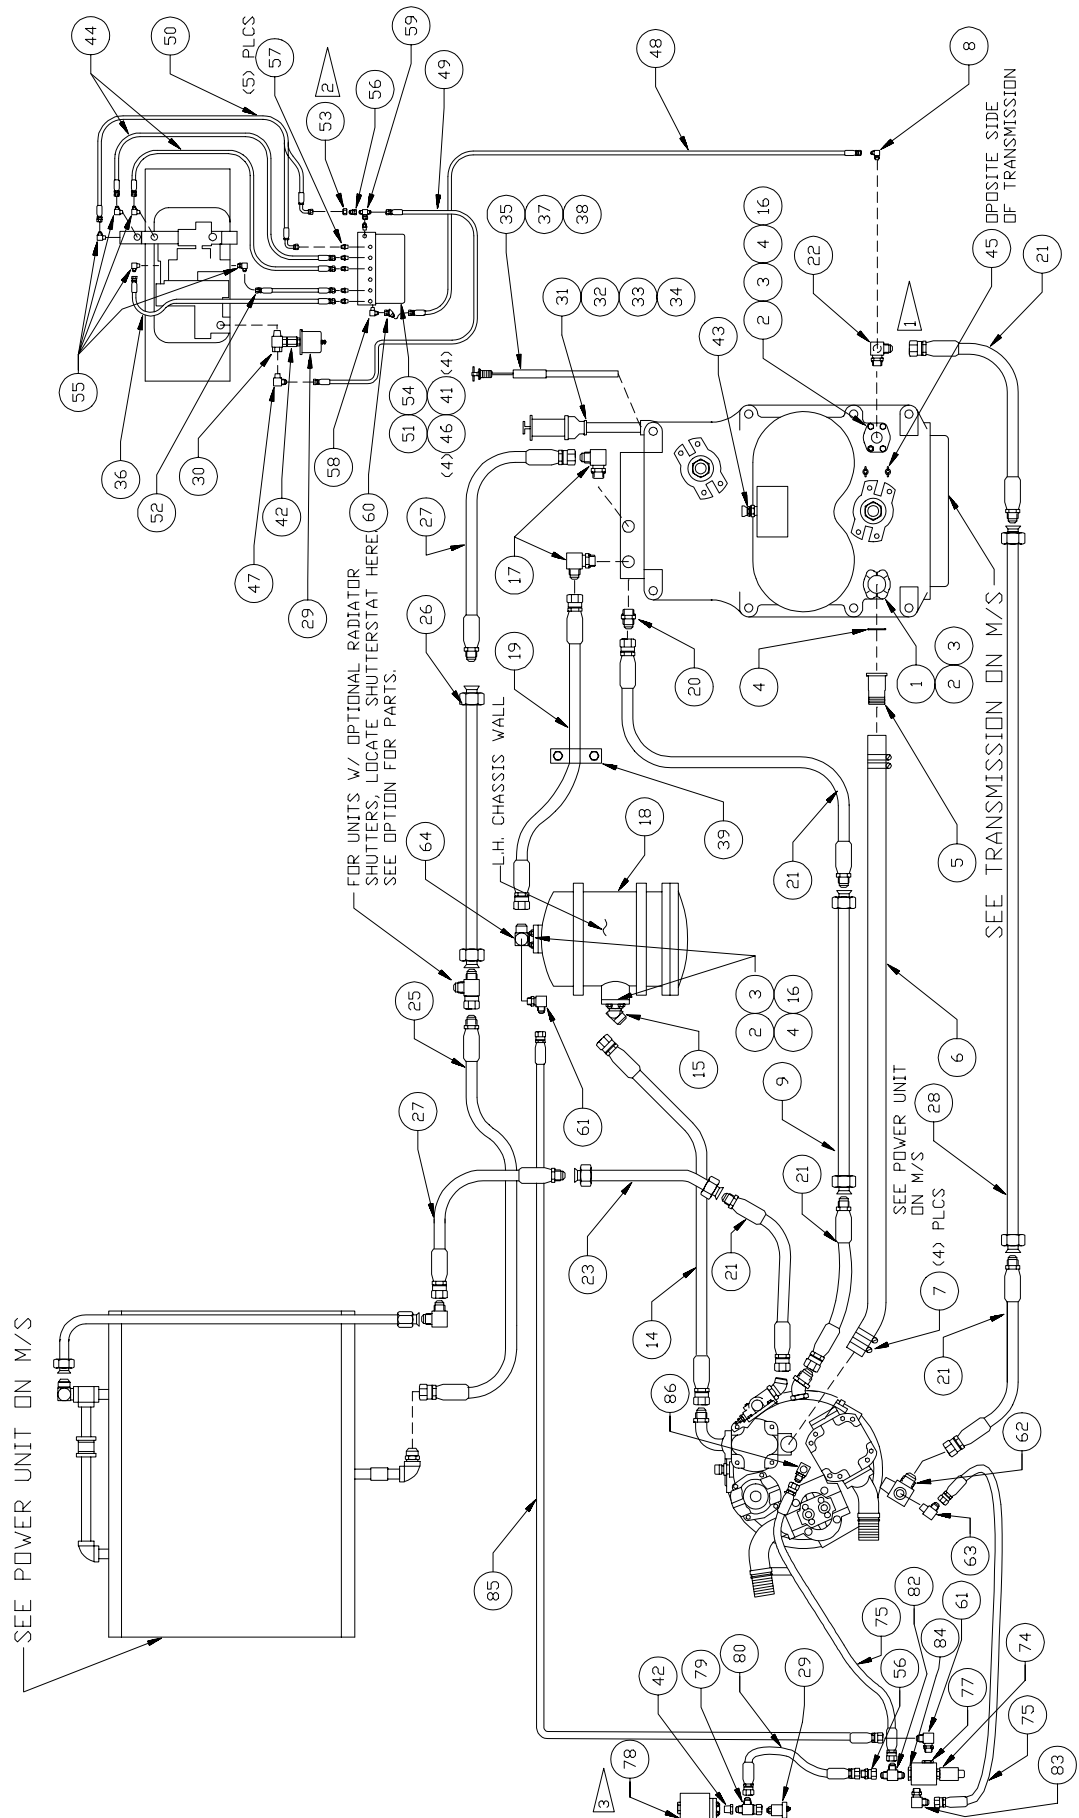

SEE POWER UNIT ON M/S

FOR UNITS W/ OPTIONAL RADIATOR SHUTTERS, LOCATE SHUTTERSTAT HERE SEE OPTION FOR PARTS.

L.H. CHASSIS WALL

SEE POWER UNIT ON M/S

SEE TRANSMISSION ON M/S

OPPOSITE SIDE OF TRANSMISSION

2 PLUMB AS SHOWN FOR STANDARD 4 SPEED RANGE CAP LINE #3 AND PLUMB TO PRESSURE AS SHOWN FOR OPTIONAL FOURTH GEAR LOCK OUT.

3 SET PRESSURE SWITCH TO 150 (PSI).

1 TUBE AND HOSES MUST PROVIDE A CONTINUOUS DRAIN TO THE TRANSMISSION SUMP. DRAIN LINE MUST BE PLUMBED TO THE LOWEST PORT ON THE CONVERTOR.