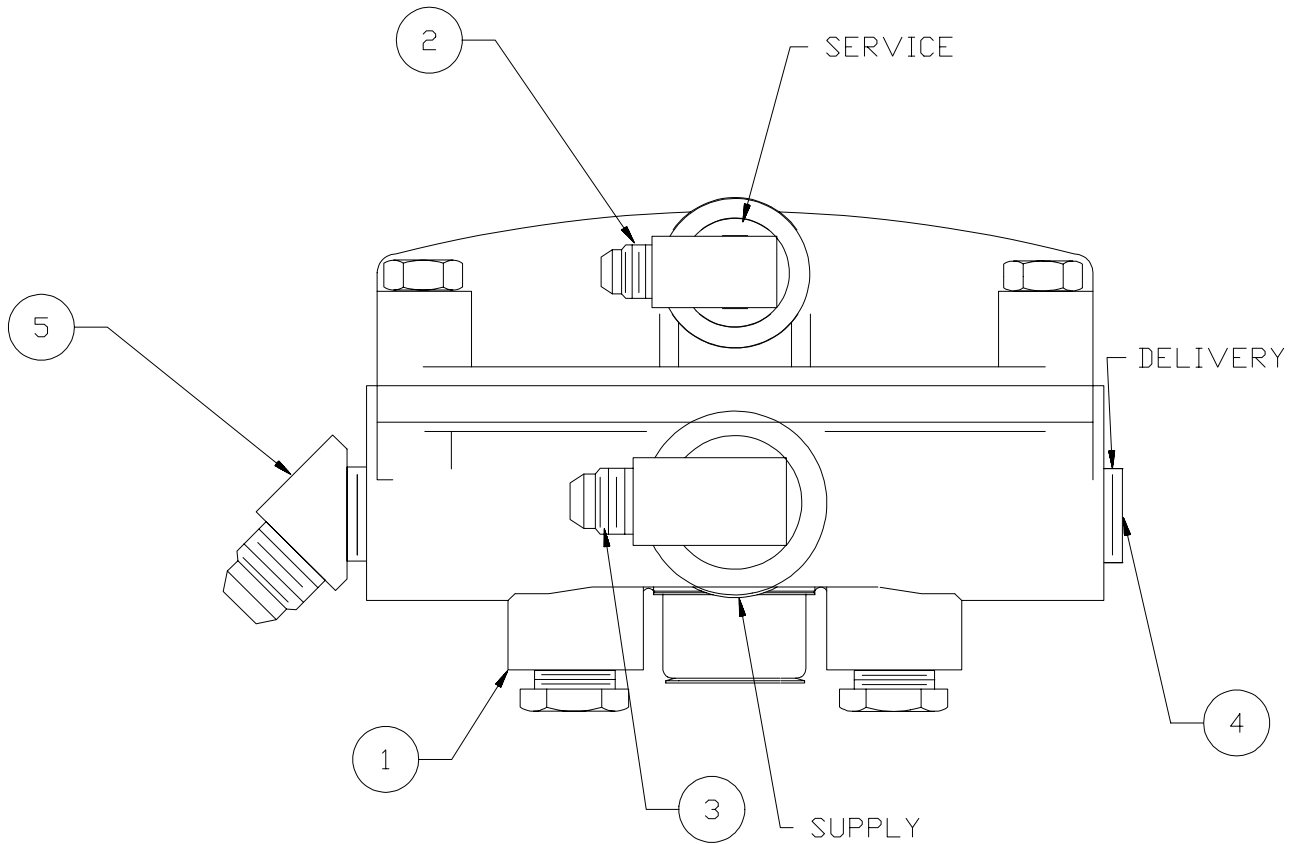

Brake Relay, Auxiliary

Item	Part No.	Qty	Description	Item	Part No.	Qty	Description
	577366		Brake Relay, Auxiliary				
1	* 216615	1	. Relay Valve	5	243711	1	. Fitting
2	209409	1	. Fitting				
3	211402	1	. Fitting				* See Separate Coverage
4	209916	1	. Fitting				