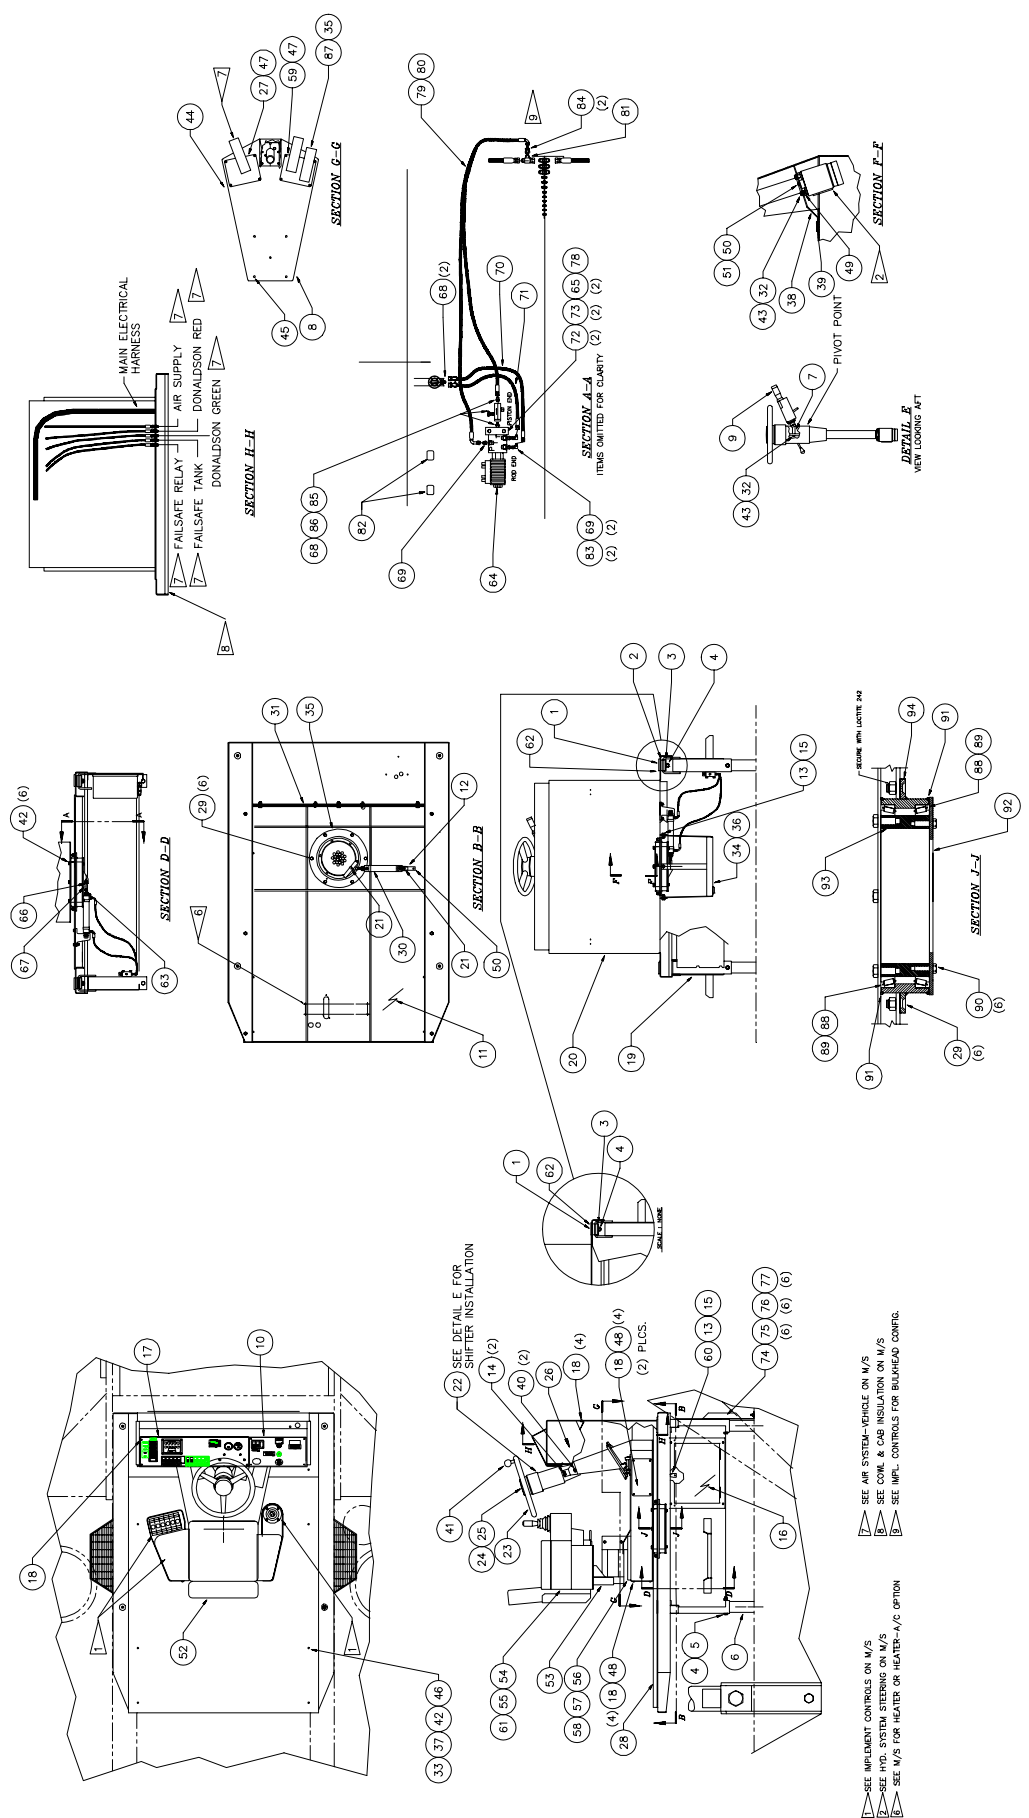

Cowl Assembly

Cowl Assembly

Item	Part No.	Qty	Description	Item	Part No.	Qty	Description
	577364		Cowl Assembly				
1	240158	4	. Capscrew	49	231931	2	. Capscrew
2	521106	8	. Pad	50	201634	4	. Capscrew
3	521125	4	. Spacer	51	222598	2	. Hard Washer
4	224121	8	. Nut, Esna	52	* 236982	1	. Seat Assembly
5	230893	4	. Capscrew	53	* 243290	1	. Seat Suspension
6	560556	4	. Pipe, Stand	54	208264	1	. Grommet
7	567063	2	. Spacer	55	215096	1	. Safety Belt
8	571436	1	. Pedal Seat	56	00179866	8	. Capscrew
9	* 570645	1	. Control Handle - Electric	57	09428830	4	. Flat Washer
10	* 577270	1	. Dash Panel Assembly	58	224119	4	. Nut, Esna
11	572762	1	. Floor	59	577273	1	. Plate, Pedal Mount
12	574208	1	. Bracket	60	572834	2	. Hanger
13	230665	5	. Capscrew	61	240259	1	. Kit, Seatbelt Hardware
14	00181354	2	. Capscrew	62	574056	4	. Plate
15	222441	4	. Nut, Esna	63	00272121	1	. Nut, Jam
16	* 576636	1	. Junction Box Assembly	64	242849	1	. Solenoid Valve
17	* 576632	1	. Instrument Panel Assembly		243208	1	. Seal Kit
18	223146	31	. Mach Screw		243209	1	. Coil
19	576039	1	. Superstructure	66	242850	1	. Bearing, Nyliner
20	570343	1	. Cowl	67	242852	1	. Ball Joint
21	201611	2	. Capscrew	68	209752	3	. Fitting
22	* 573442	1	. Steering Column	69	223929	3	. Fitting
23	230494	1	. Steering Wheel	70	243081	1	. Hose Assembly
24	230495	1	. Ring, Telescopic Lock	71	17711	1	. Hose Assembly
25	230496	1	. Cap, Horn	73	00103319	2	. Lockwasher
26	* 576689	1	. Terminal Panel Assembly	74	573382	1	. Guard
27	577272	1	. Plate, Cover	75	221314	6	. Stud, Weld
28	* 570581	1	. Floor Mat Installation	76	223654	6	. Nut, Esna
29	222475	6	. Capscrew	77	223427	6	. Flat Washer
30	242851	1	. Hydraulic Cylinder	78	576259	1	. Plate, Spacer
31	200301	4	. Molding	79	049-2373	1	. Hose Assembly
32	229186	6	. Capscrew	80	243082	1	. Hose Assembly
33	201569	8	. Flat Washer	81	214316	2	. Fitting
34	570691	1	. Drip Pan	82	238039	2	. Connector, Plug
35	243685	1	. Grommet	83	212718	2	. Fitting
36	209917	1	. Fitting	84	211364	2	. Fitting
37	224202	8	. Nut, Esna	85	15503	1	. Fitting
38	570639	1	. Plate, Mounting	86	17730	1	. Flow Control Valve
39	234868	2	. Capscrew	87	* 243342	1	. Pedal, Electric Throttle
40	00181360	2	. Capscrew	88	243304	2	. Bearing Cup
41	232182	1	. Knob, Spinner	89	243305	2	. Bearing Cone
42	00217219	14	. Capscrew	90	201604	6	. Capscrew
43	00103339	8	. Flat Washer	91	240151	2	. O-Ring
44	571684	1	. Plate, Cover	92	576453	1	. Clevis
45	230668	6	. Capscrew	93	576444	1	. Tube
46	570391	8	. Square Washer	94	576445	1	. Retainer, Bearing
47	224172	14	. Tap Screw				
48	567082	3	. Plate, Cover				