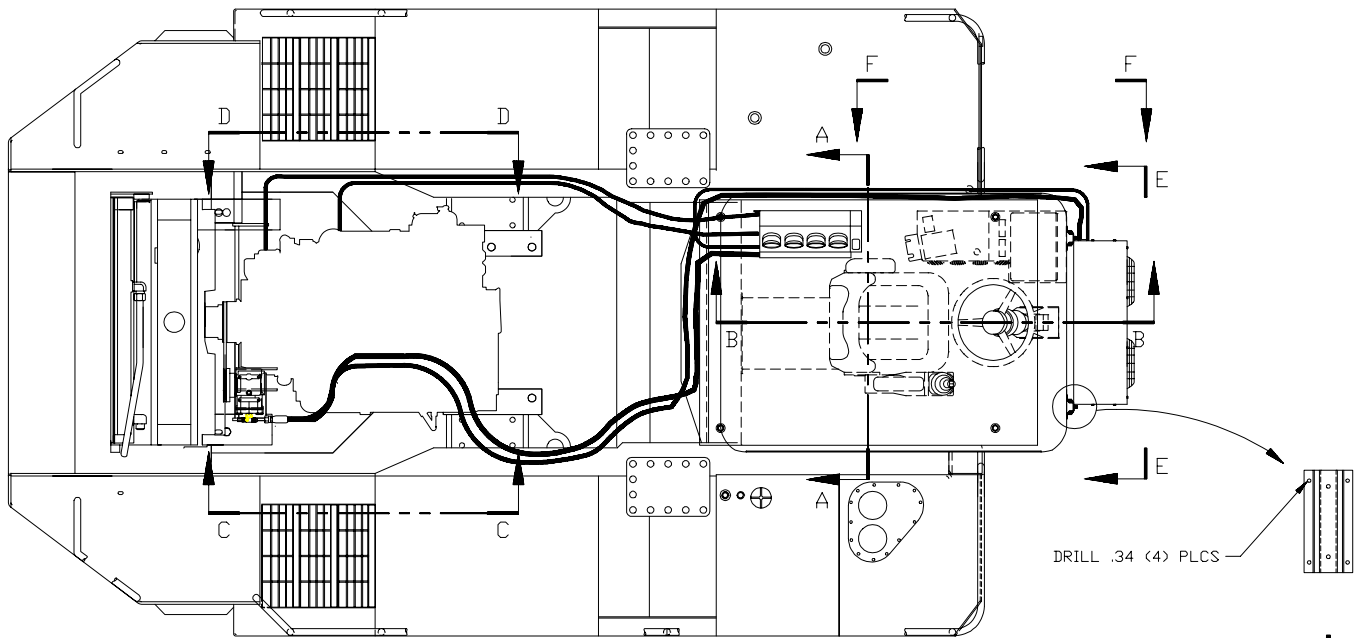

VIEW B-B  
CAB INTERIOR, LEFT SIDE

VIEW A-A  
CAB INTERIOR, REAR

NOTE: SEAL AIR BOX WITH SILICON SEALANT.

SYSTEM DESIGNED FOR REFRIGERANT R-134A  
USE REFRIGERANT OIL, P/N 238728, (44)  
FOR TOPPING OFF COMPRESSOR & HOSE ASSY.

# Air Conditioner/Heater Installation

CONDENSER MOUNT REWORK  
INCLUDED WITH CONDENSER

Item	Part No.	Qty	Description	Item	Part No.	Qty	Description
<b>577354 Air Conditioner/Heater Inst.</b>							
1	* 575065	1	. Heater/Air Conditioner	28	238536	1	. Compressor
2	230521	10	. Capscrew	29	230825	1	. Pulley/Electric Clutch
3	00103339	10	. Flat Washer	30	230661	1	. Belt
4	574552	1	. Plate, Cover	31	222600	8	. Capscrew
5	233025	1	. Filter Assembly, Air	32	230282	4	. Flat Washer
6	231114	44	. Dor-Tite	33	205128	4	. Lockwasher
7	572532	2	. Decal	34	20304	12'	. Cord, SO
8	233268	6'	. Hose, Air	35	230873	2	. Nut, Jam
9	233269	2	. Clamp	36	522507	1	. Bolt
10	R840286	2	. Louver	37	575294	1	. Bracket
11	238385	1	. Gasket	38	575296	1	. Bracket
12	219386	6'	. Wire	40	238548	1	. Valve, Compressor
13	219433	6'	. Wire	41	238547	1	. Valve, Compressor
14	219434	6'	. Wire	42	238538	1	. Hose End
15	238543	1	. Hose End	43	238537	1	. Hose End
16	238542	1	. Hose End	44	238728	1	. Oil, Refrigerant
17	238613	20'	. Hose, Air Conditioner	46	222906	4	. Insert
18	238611	25'	. Hose, Air Conditioner	47	234868	8	. Capscrew
19	203190	48'	. Hose, Heater	48	223428	8	. Flat Washer
20	201431	4	. Clamp, Hose	55	238156	1	. Connector, Wire
21	R10664	2	. O-Ring	56	238161	1	. Connector, Wire
22	238549	1	. Hose End	57	R740874	5	. Pin, Female
	R10663	1	. O-Ring	58	R740866	5	. Pin, Male
23	238550	1	. Hose End	59	R740867	10	. Seal, Wire
	R10664	1	. O-Ring	60	238646	1	. Duct, Hose
24	223654	8	. Nut, Esna	61	577355	2	. Bracket
26	* 240063	1	. Condenser, Remote Mount				* See Separate Coverage
27	238612	25'	. Hose, Air Conditioner				