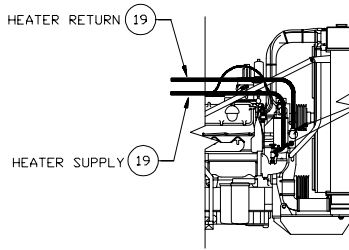

---

Air Conditioner/Heater Installation

VIEW F-F  
COWL EXTERIOR, LEFT SIDE

VIEW D-D  
ENGINE, LEFT SIDE

VIEW E-E  
CONDENSER MTG.

NOTE: REF. ELECTRICAL DIAG. ON M/S.

DETAIL F

VIEW C-C  
ENGINE, RIGHT SIDE

# Air Conditioner/Heater Installation

CONDENSER MOUNT REWORK  
INCLUDED WITH CONDENSER

Item	Part No.	Qty	Description	Item	Part No.	Qty	Description
<b>577354 Air Conditioner/Heater Inst.</b>							
1	* 575065	1	. Heater/Air Conditioner	28	238536	1	. Compressor
2	230521	10	. Capscrew	29	230825	1	. Pulley/Electric Clutch
3	00103339	10	. Flat Washer	30	230661	1	. Belt
4	574552	1	. Plate, Cover	31	222600	8	. Capscrew
5	233025	1	. Filter Assembly, Air	32	230282	4	. Flat Washer
6	231114	44	. Dor-Tite	33	205128	4	. Lockwasher
7	572532	2	. Decal	34	20304	12'	. Cord, SO
8	233268	6'	. Hose, Air	35	230873	2	. Nut, Jam
9	233269	2	. Clamp	36	522507	1	. Bolt
10	R840286	2	. Louver	37	575294	1	. Bracket
11	238385	1	. Gasket	38	575296	1	. Bracket
12	219386	6'	. Wire	40	238548	1	. Valve, Compressor
13	219433	6'	. Wire	41	238547	1	. Valve, Compressor
14	219434	6'	. Wire	42	238538	1	. Hose End
15	238543	1	. Hose End	43	238537	1	. Hose End
16	238542	1	. Hose End	44	238728	1	. Oil, Refrigerant
17	238613	20'	. Hose, Air Conditioner	46	222906	4	. Insert
18	238611	25'	. Hose, Air Conditioner	47	234868	8	. Capscrew
19	203190	48'	. Hose, Heater	48	223428	8	. Flat Washer
20	201431	4	. Clamp, Hose	55	238156	1	. Connector, Wire
21	R10664	2	. O-Ring	56	238161	1	. Connector, Wire
22	238549	1	. Hose End	57	R740874	5	. Pin, Female
	R10663	1	. O-Ring	58	R740866	5	. Pin, Male
23	238550	1	. Hose End	59	R740867	10	. Seal, Wire
	R10664	1	. O-Ring	60	238646	1	. Duct, Hose
24	223654	8	. Nut, Esna	61	577355	2	. Bracket
26	* 240063	1	. Condenser, Remote Mount				* See Separate Coverage
27	238612	25'	. Hose, Air Conditioner				