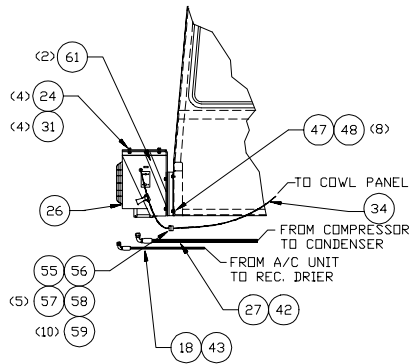

VIEW F-F
COWL EXTERIOR, LEFT SIDE