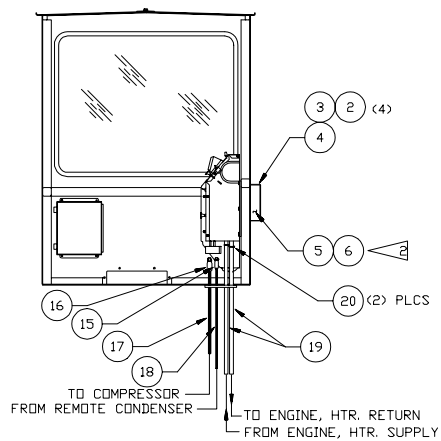

VIEW B-B  
CAB INTERIOR, LEFT SIDE

VIEW A-A  
CAB INTERIOR, REAR

NOTE: SEAL AIR BOX WITH SILICON SEALANT.

SYSTEM DESIGNED FOR REFRIGERANT R-134A  
USE REFRIGERANT OIL, P/N 238728, (44)  
FOR TOPPING OFF COMPRESSOR & HOSE ASSY.

# Air Conditioner/Heater Installation

CONDENSER MOUNT REWORK  
INCLUDED WITH CONDENSER

Item	Part No.	Qty	Description	Item	Part No.	Qty	Description
<b>577354 Air Conditioner/Heater Inst.</b>							
1	* 575065	1	. Heater/Air Conditioner	28	238536	1	. Compressor
2	230521	10	. Capscrew	29	230825	1	. Pulley/Electric Clutch
3	00103339	10	. Flat Washer	30	230661	1	. Belt
4	574552	1	. Plate, Cover	31	222600	8	. Capscrew
5	233025	1	. Filter Assembly, Air	32	230282	4	. Flat Washer
6	231114	44	. Dor-Tite	33	205128	4	. Lockwasher
7	572532	2	. Decal	34	20304	12'	. Cord, SO
8	233268	6'	. Hose, Air	35	230873	2	. Nut, Jam
9	233269	2	. Clamp	36	522507	1	. Bolt
10	R840286	2	. Louver	37	575294	1	. Bracket
11	238385	1	. Gasket	38	575296	1	. Bracket
12	219386	6'	. Wire	40	238548	1	. Valve, Compressor
13	219433	6'	. Wire	41	238547	1	. Valve, Compressor
14	219434	6'	. Wire	42	238538	1	. Hose End
15	238543	1	. Hose End	43	238537	1	. Hose End
16	238542	1	. Hose End	44	238728	1	. Oil, Refrigerant
17	238613	20'	. Hose, Air Conditioner	46	222906	4	. Insert
18	238611	25'	. Hose, Air Conditioner	47	234868	8	. Capscrew
19	203190	48'	. Hose, Heater	48	223428	8	. Flat Washer
20	201431	4	. Clamp, Hose	55	238156	1	. Connector, Wire
21	R10664	2	. O-Ring	56	238161	1	. Connector, Wire
22	238549	1	. Hose End	57	R740874	5	. Pin, Female
	R10663	1	. O-Ring	58	R740866	5	. Pin, Male
23	238550	1	. Hose End	59	R740867	10	. Seal, Wire
	R10664	1	. O-Ring	60	238646	1	. Duct, Hose
24	223654	8	. Nut, Esna	61	577355	2	. Bracket
26	* 240063	1	. Condenser, Remote Mount				* See Separate Coverage
27	238612	25'	. Hose, Air Conditioner				