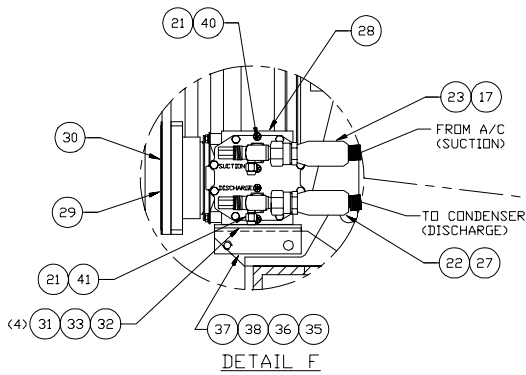

---

Air Conditioner/Heater Installation

VIEW F-F  
COWL EXTERIOR, LEFT SIDE

VIEW D-D  
ENGINE, LEFT SIDE

VIEW E-E  
CONDENSER MTG.

NOTE: REF. ELECTRICAL DIAG. ON M/S.

DETAIL F

VIEW C-C  
ENGINE, RIGHT SIDE

# Air Conditioner/Heater Installation

CONDENSER MOUNT REWORK  
INCLUDED WITH CONDENSER

Item	Part No.	Qty	Description	Item	Part No.	Qty	Description
<b>577354 Air Conditioner/Heater Inst.</b>							
1	* 575065	1	. Heater/Air Conditioner	28	238536	1	. Compressor
2	230521	10	. Capscrew	29	230825	1	. Pulley/Electric Clutch
3	00103339	10	. Flat Washer	30	230661	1	. Belt
4	574552	1	. Plate, Cover	31	222600	8	. Capscrew
5	233025	1	. Filter Assembly, Air	32	230282	4	. Flat Washer
6	231114	44	. Dor-Tite	33	205128	4	. Lockwasher
7	572532	2	. Decal	34	20304	12'	. Cord, SO
8	233268	6'	. Hose, Air	35	230873	2	. Nut, Jam
9	233269	2	. Clamp	36	522507	1	. Bolt
10	R840286	2	. Louver	37	575294	1	. Bracket
11	238385	1	. Gasket	38	575296	1	. Bracket
12	219386	6'	. Wire	40	238548	1	. Valve, Compressor
13	219433	6'	. Wire	41	238547	1	. Valve, Compressor
14	219434	6'	. Wire	42	238538	1	. Hose End
15	238543	1	. Hose End	43	238537	1	. Hose End
16	238542	1	. Hose End	44	238728	1	. Oil, Refrigerant
17	238613	20'	. Hose, Air Conditioner	46	222906	4	. Insert
18	238611	25'	. Hose, Air Conditioner	47	234868	8	. Capscrew
19	203190	48'	. Hose, Heater	48	223428	8	. Flat Washer
20	201431	4	. Clamp, Hose	55	238156	1	. Connector, Wire
21	R10664	2	. O-Ring	56	238161	1	. Connector, Wire
22	238549	1	. Hose End	57	R740874	5	. Pin, Female
	R10663	1	. O-Ring	58	R740866	5	. Pin, Male
23	238550	1	. Hose End	59	R740867	10	. Seal, Wire
	R10664	1	. O-Ring	60	238646	1	. Duct, Hose
24	223654	8	. Nut, Esna	61	577355	2	. Bracket
26	* 240063	1	. Condenser, Remote Mount				* See Separate Coverage
27	238612	25'	. Hose, Air Conditioner				