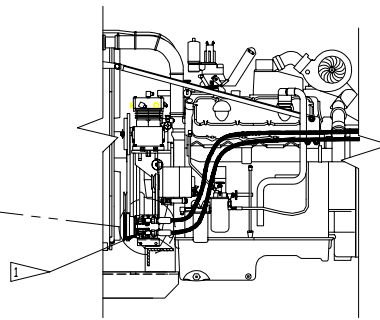

---

Air Conditioner/Heater Installation

VIEW F-F  
COWL EXTERIOR, LEFT SIDE

VIEW D-D  
ENGINE, LEFT SIDE

VIEW E-E  
CONDENSER MTG.

NOTE: REF. ELECTRICAL DIAG. ON M/S.

DETAIL F

VIEW C-C  
ENGINE, RIGHT SIDE

# Air Conditioner/Heater Installation

CONDENSER MOUNT REWORK  
INCLUDED WITH CONDENSER

Item	Part No.	Qty	Description	Item	Part No.	Qty	Description
<b>577354 Air Conditioner/Heater Inst.</b>							
1	* 575065	1	. Heater/Air Conditioner	28	238536	1	. Compressor
2	230521	10	. Capscrew	29	230825	1	. Pulley/Electric Clutch
3	00103339	10	. Flat Washer	30	230661	1	. Belt
4	574552	1	. Plate, Cover	31	222600	8	. Capscrew
5	233025	1	. Filter Assembly, Air	32	230282	4	. Flat Washer
6	231114	44	. Dor-Tite	33	205128	4	. Lockwasher
7	572532	2	. Decal	34	20304	12'	. Cord, SO
8	233268	6'	. Hose, Air	35	230873	2	. Nut, Jam
9	233269	2	. Clamp	36	522507	1	. Bolt
10	R840286	2	. Louver	37	575294	1	. Bracket
11	238385	1	. Gasket	38	575296	1	. Bracket
12	219386	6'	. Wire	40	238548	1	. Valve, Compressor
13	219433	6'	. Wire	41	238547	1	. Valve, Compressor
14	219434	6'	. Wire	42	238538	1	. Hose End
15	238543	1	. Hose End	43	238537	1	. Hose End
16	238542	1	. Hose End	44	238728	1	. Oil, Refrigerant
17	238613	20'	. Hose, Air Conditioner	46	222906	4	. Insert
18	238611	25'	. Hose, Air Conditioner	47	234868	8	. Capscrew
19	203190	48'	. Hose, Heater	48	223428	8	. Flat Washer
20	201431	4	. Clamp, Hose	55	238156	1	. Connector, Wire
21	R10664	2	. O-Ring	56	238161	1	. Connector, Wire
22	238549	1	. Hose End	57	R740874	5	. Pin, Female
	R10663	1	. O-Ring	58	R740866	5	. Pin, Male
23	238550	1	. Hose End	59	R740867	10	. Seal, Wire
	R10664	1	. O-Ring	60	238646	1	. Duct, Hose
24	223654	8	. Nut, Esna	61	577355	2	. Bracket
26	* 240063	1	. Condenser, Remote Mount				* See Separate Coverage
27	238612	25'	. Hose, Air Conditioner				