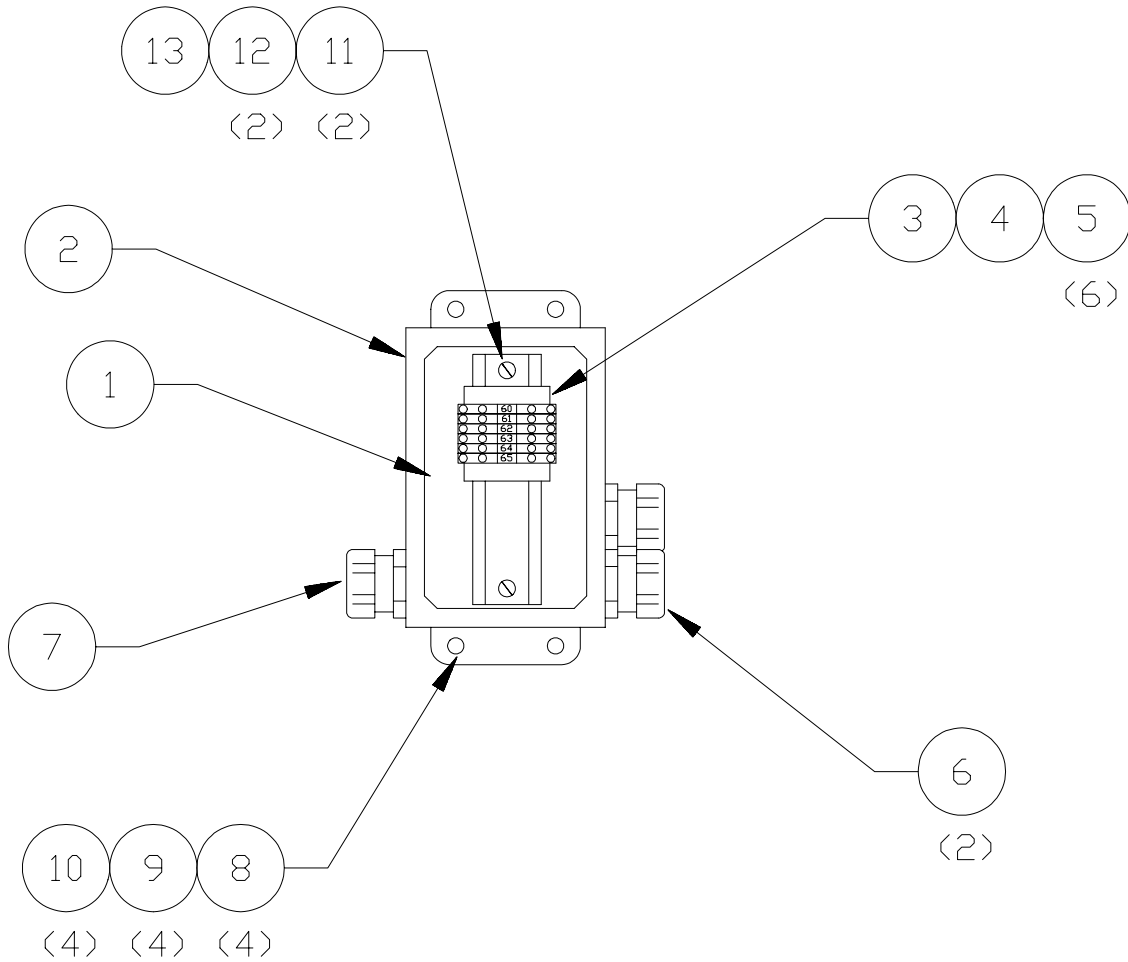

Junction Box Assembly

Item	Part No.	Qty	Description	Item	Part No.	Qty	Description
	577343		Junction Box Assembly				
1	090-0156	1	. Panel	8	223654	4	. Nut, Esna
2	576106	1	. Box	9	230282	4	. Flat Washer
3	232238	1	. Plate, End	10	R13811035	4	. Capscrew
4	241761	2	. Stop, End	11	R13809458	2	. Mach Screw
5	239317	6	. Terminal Block	12	R13811438	2	. Flat Washer
6	26040	2	. Connector, Cord	13	22628	1	. Rail, DIN
7	23506	1	. Connector, Cord				