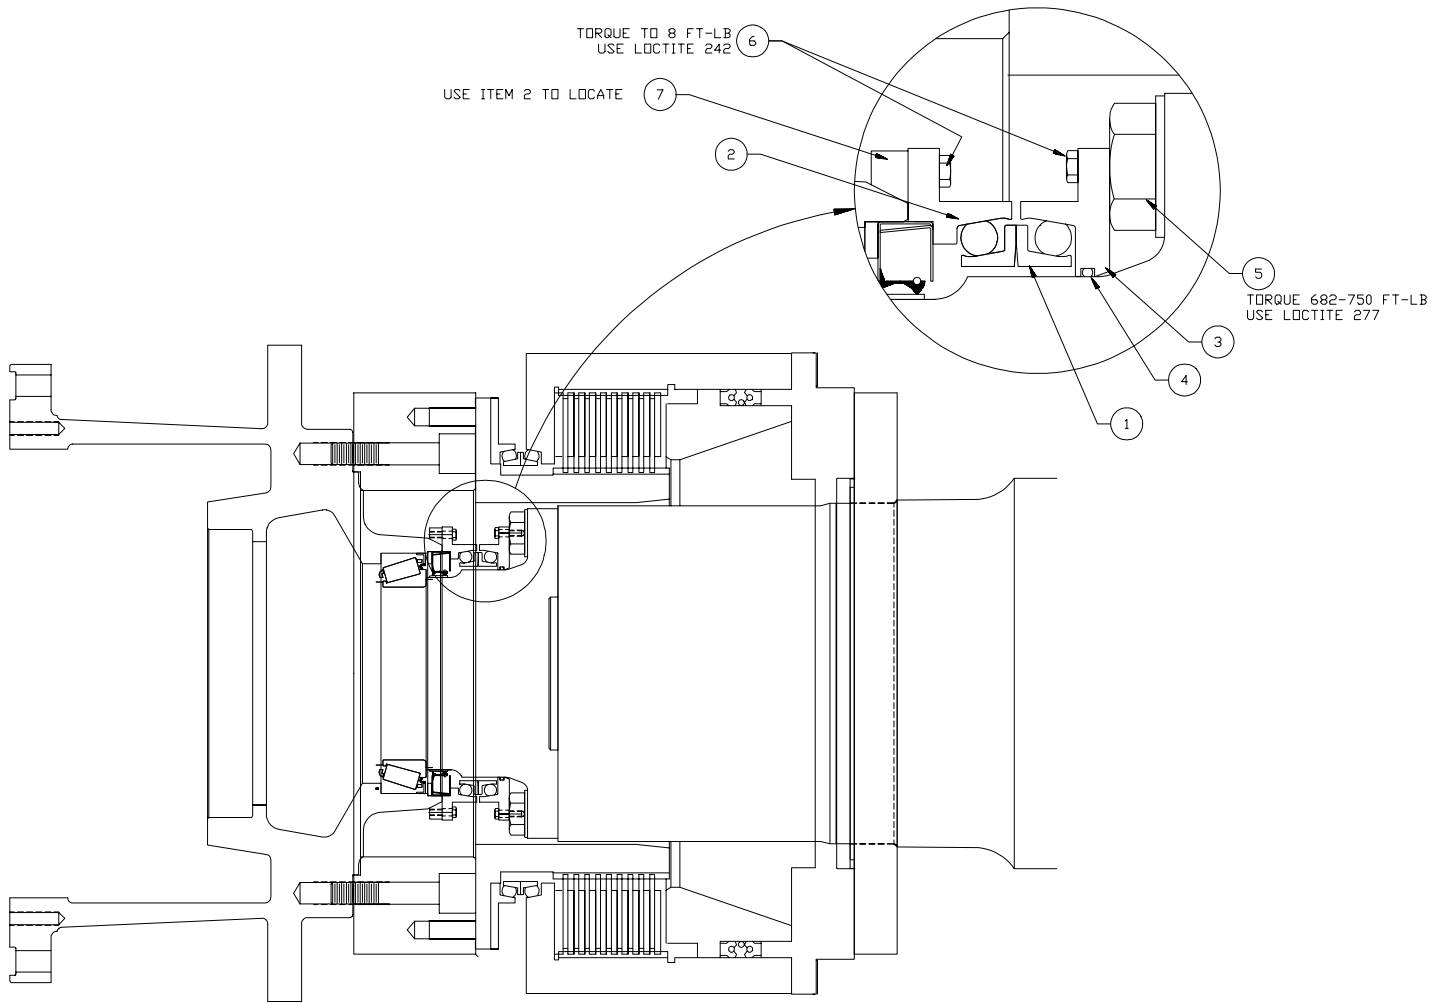

Axle Seal Kit (Optional)

Item	Part No.	Qty	Description	Item	Part No.	Qty	Description
	<b>577331</b>		<b>Kit, Axle Seal</b>				
1	244509	2	. Seal, Duo-Cone	5	577329	8	. Capscrew
2	577332	2	. Retainer, Seal	6	R13810992	16	. Capscrew
3	577326	2	. Retainer, Seal	7	577255	8	. Block, Tap
4	203559	2	. O-Ring				