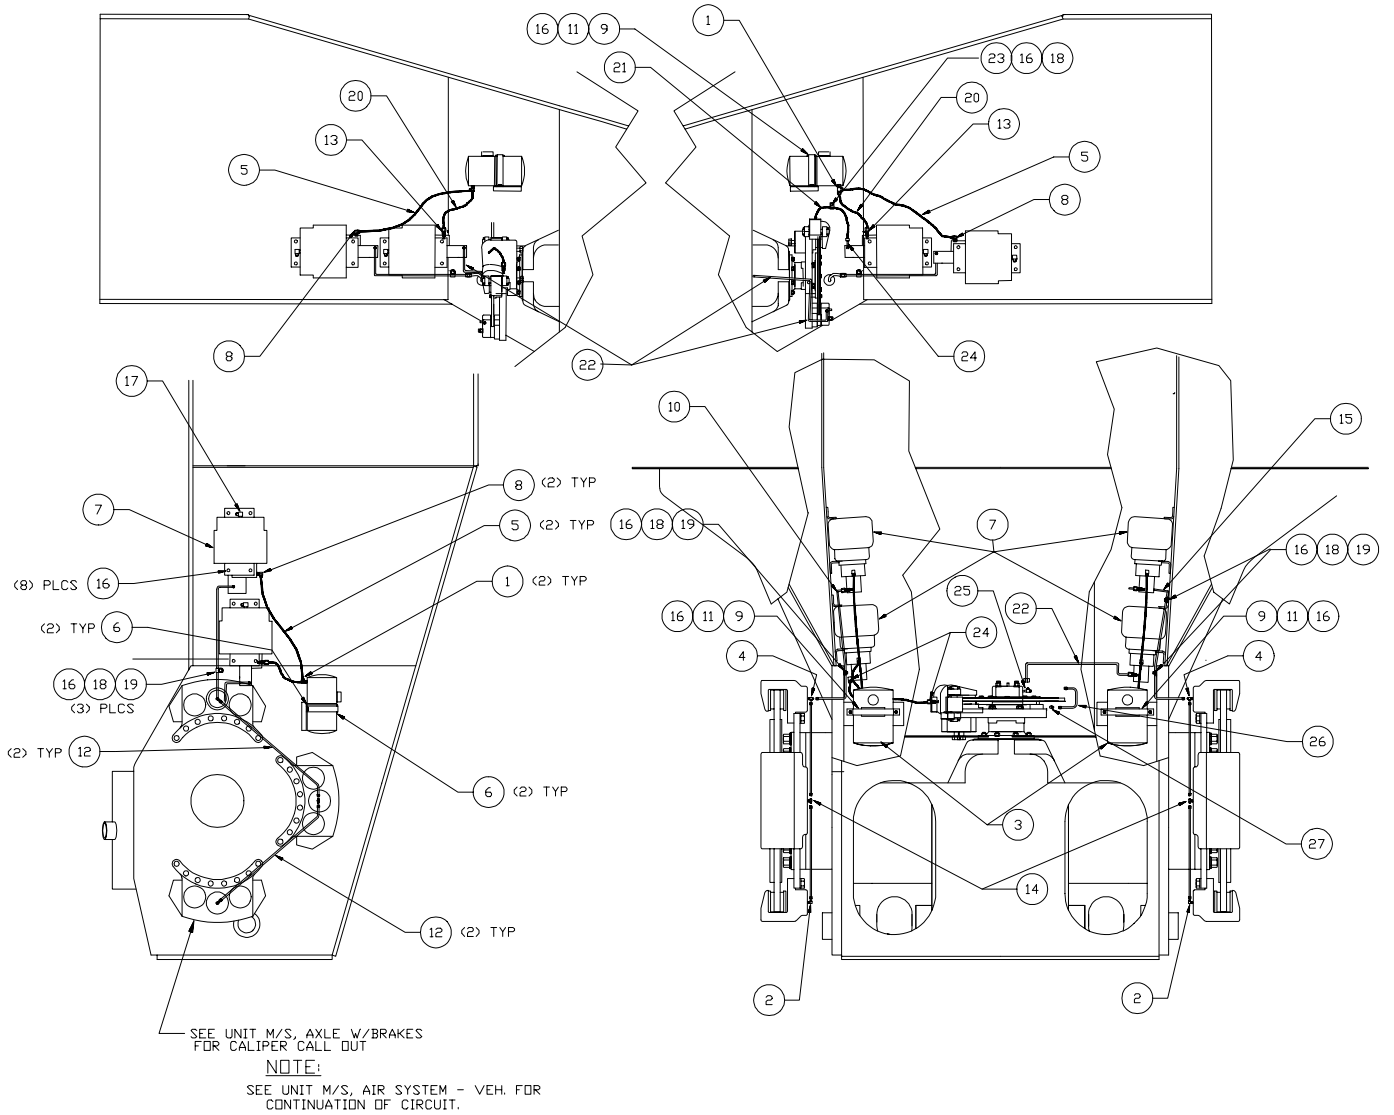

Hydraulic Brake System

Item	Part No.	Qty	Description	Item	Part No.	Qty	Description
	577319		Hydraulic Brake System				
1	209109	2	. Fitting	15	572667	2	. Tube Assembly
2	209486	2	. Fitting	16	223654	27	. Nut, Esna
3	215905	2	. Tank	18	230282	4	. Flat Washer
4	212717	2	. Fitting	19	231593	3	. Clamp
5	207851	2	. Hose Assembly	20	207854	2	. Hose Assembly
6	527667	4	. Pad	21	238226	1	. Hose Assembly
7	* 220267	4	. Actuator	22	577330	1	. Tube Assembly
8	209920	2	. Fitting	23	209579	1	. Clamp
9	527430	2	. Band	24	223215	2	. Fitting
10	572669	1	. Tube Assembly	25	209451	1	. Fitting
11	201604	4	. Capscrew	26	577454	1	. Tube Assembly
12	572573	4	. Tube Assembly	27	209752	1	. Fitting
13	209391	2	. Fitting				
14	218666	2	. Fitting				
							* See Separate Coverage