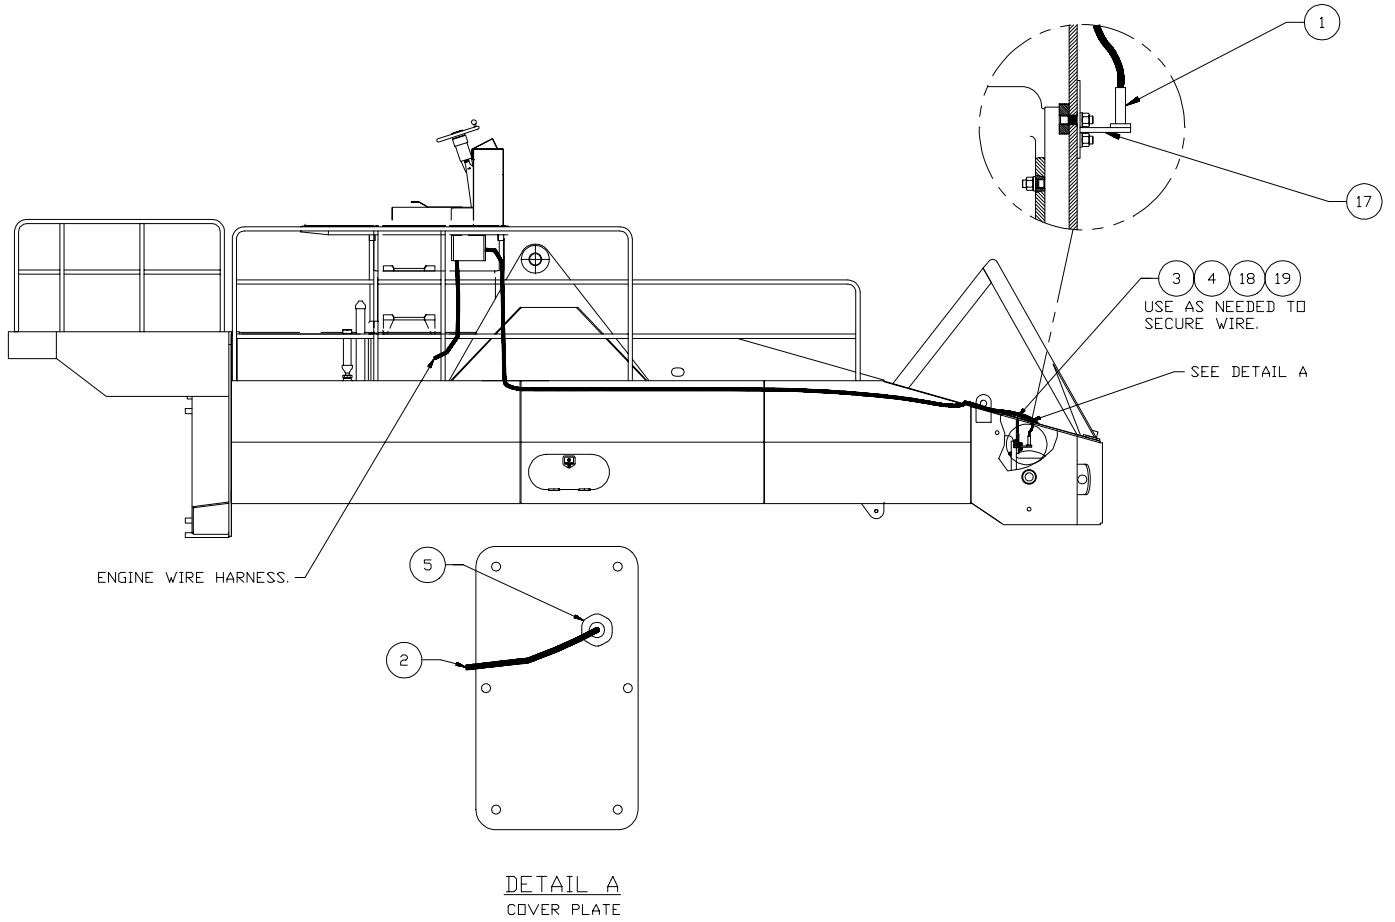

Ground Speed Switch Installation

Item	Part No.	Qty	Description	Item	Part No.	Qty	Description
577253 Ground Speed Switch Inst.							
1	244431	1	. Switch, Proximity	5	223774	1	. Connector, Cord
2	244432	1	. Cable, Proximity Switch	17	577315	1	. Bracket
3	231706	12	. Stud, Weld	18	223654	12	. Nut, Esna
4	231593	10	. Clamp	19	575772	1	. Plate, Cover