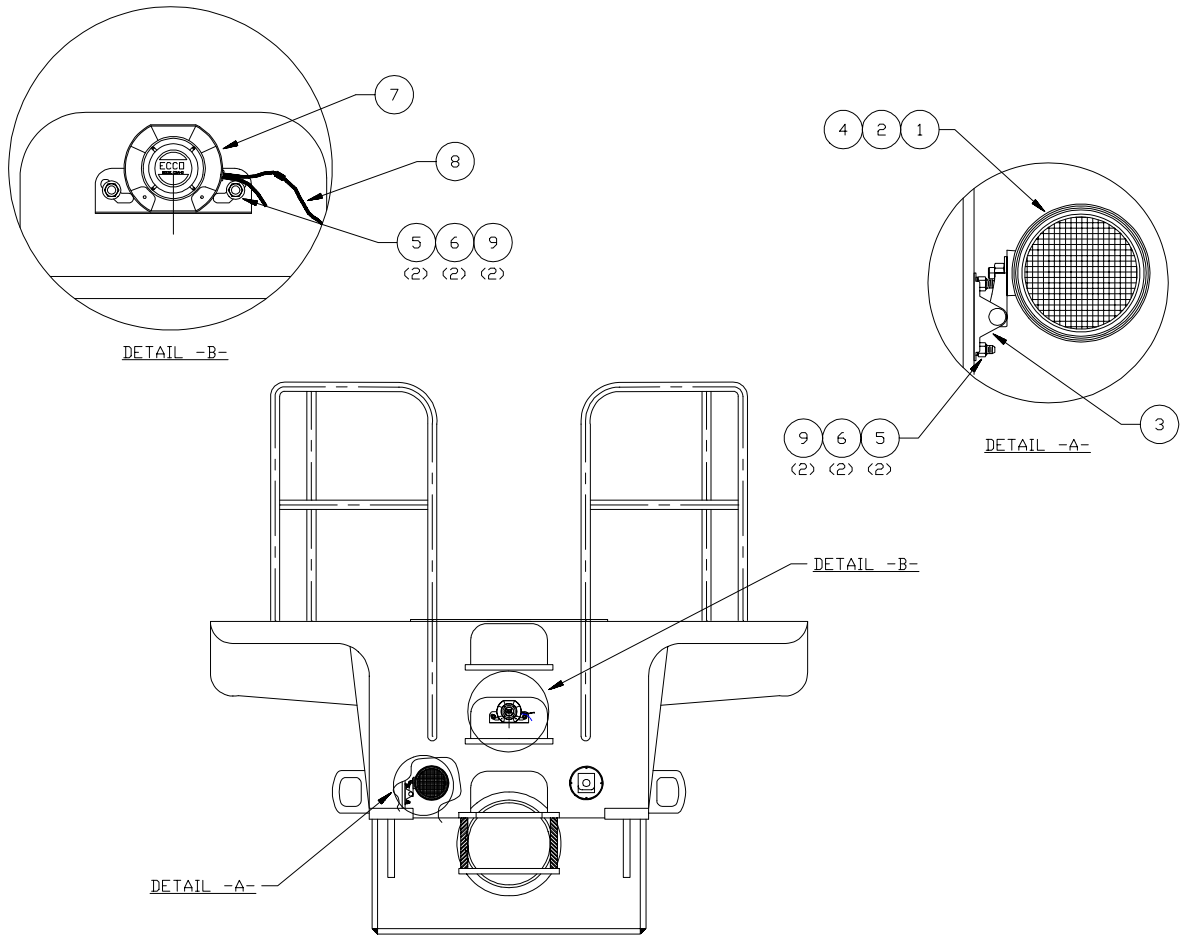

Reverse Alarm Circuit

Item	Part No.	Qty	Description	Item	Part No.	Qty	Description
577225 Reverse Alarm							
1	231341	1	. Lamp, 24Vdc	5	223654	4	. Nut, Esna
2	231340	1	. Housing, Lamp	6	230282	4	. Washer, Flat
3	206327	1	. Bracket, Light	7	218755	1	. Horn
4	00103346	1	. Washer, Flat	8	219431	20'	. Wire