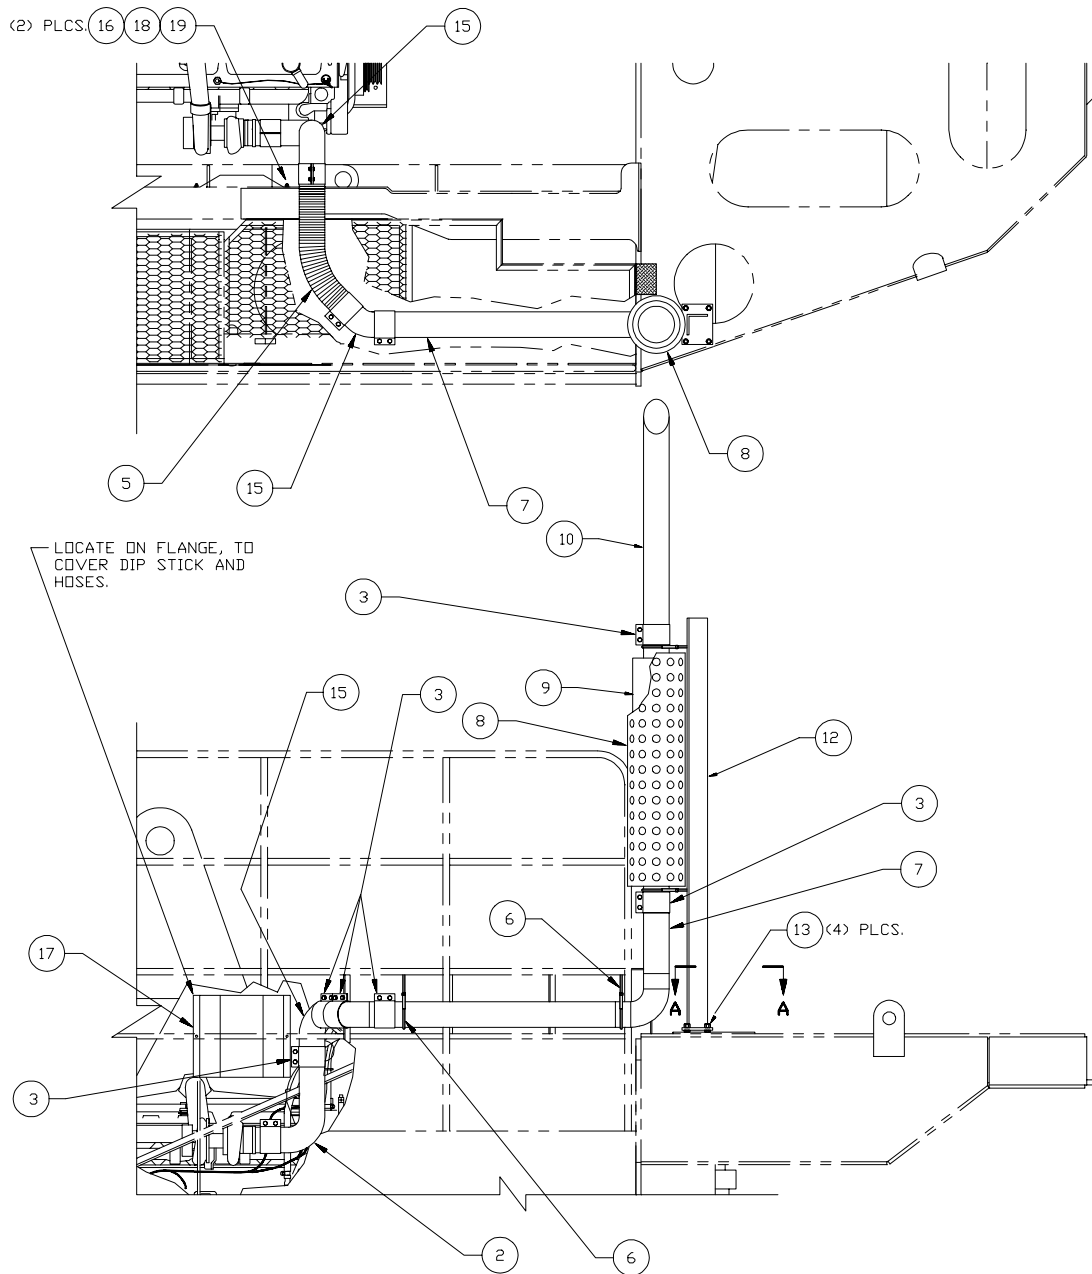

Exhaust Installation

Item	Part No.	Qty	Description	Item	Part No.	Qty	Description
	<b>577214</b>		<b>Exhaust Installation</b>				
2	574233	1	. Elbow Weldment	12	563462	1	. Support Weldment
3	226586	6	. Clamp, Seal	13	224121	4	. Nut, Esna
5	218140	3'	. Tube, Flex	15	208242	2	. Elbow
6	560602	2	. Bracket Weldment	16	223654	2	. Nut, Esna
7	577213	1	. Tube Weldment	17	564394	1	. Plate
8	225562	1	. Guard Assembly, Muffler	18	231706	2	. Stud, Weld
9	557931	1	. Muffler	19	223427	2	. Washer, Flat
10	239233	1	. Exhaust Stack				