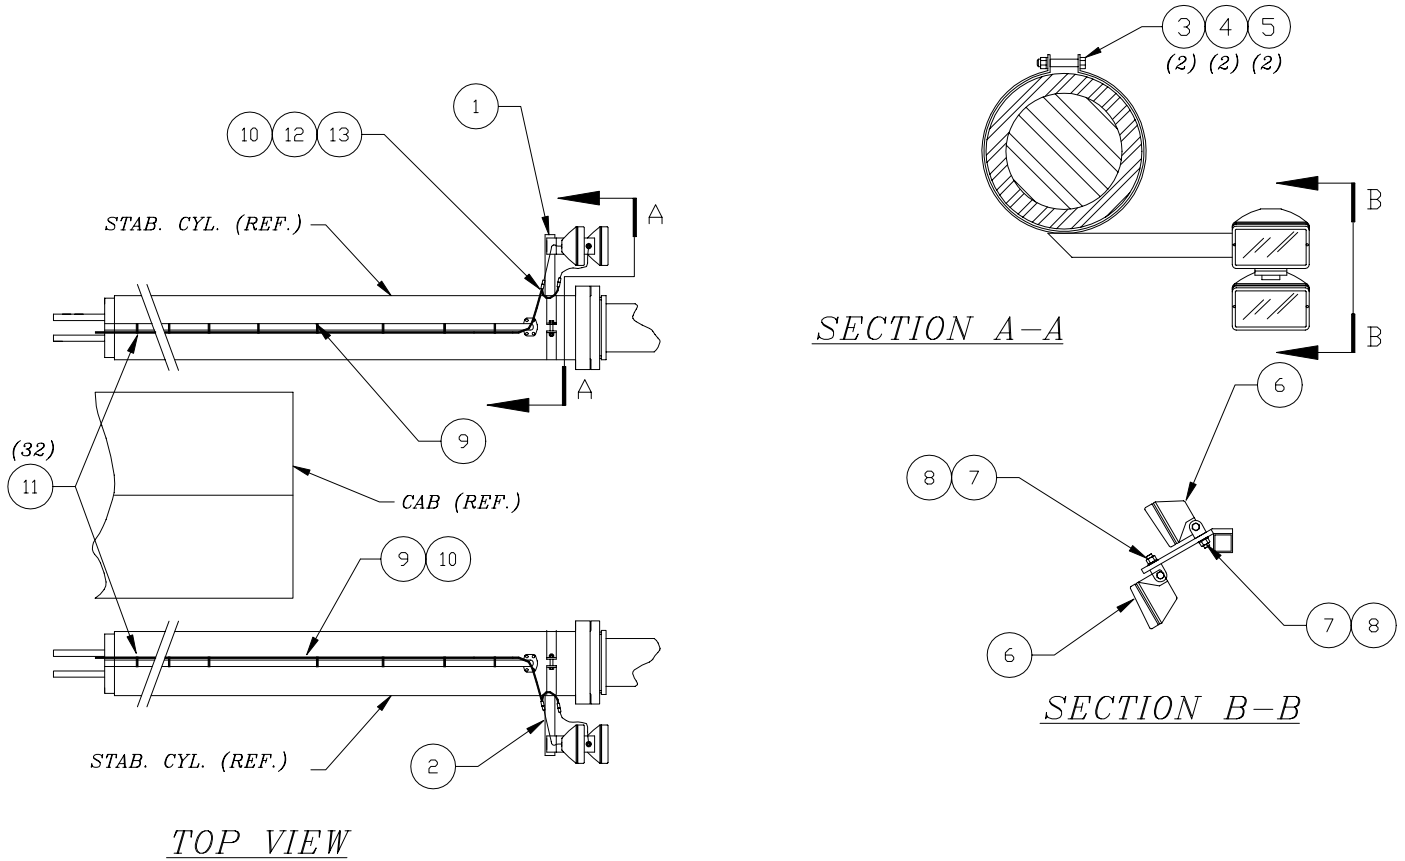

Tilt Cylinder Lights

Item	Part No.	Qty	Description	Item	Part No.	Qty	Description
577197 Tilt Cylinder Lights							
1	560836	1	. Bracket, RH	8	R11499	4	. Locknut
2	560839	1	. Bracket, LH	9	220692	60'	. Cord, SO
3	00179891	2	. Capscrew	10	R740886	4	. Connector, Wire
4	223587	2	. Nut, Esna	11	223872	32	. Strap, Tie
5	222615	2	. Flat Washer	12	R740886	8	. Pin, Female
6	R13659	4	. Lamp	13	R740867	8	. Seal, Wire
7	223427	4	. Flat Washer				