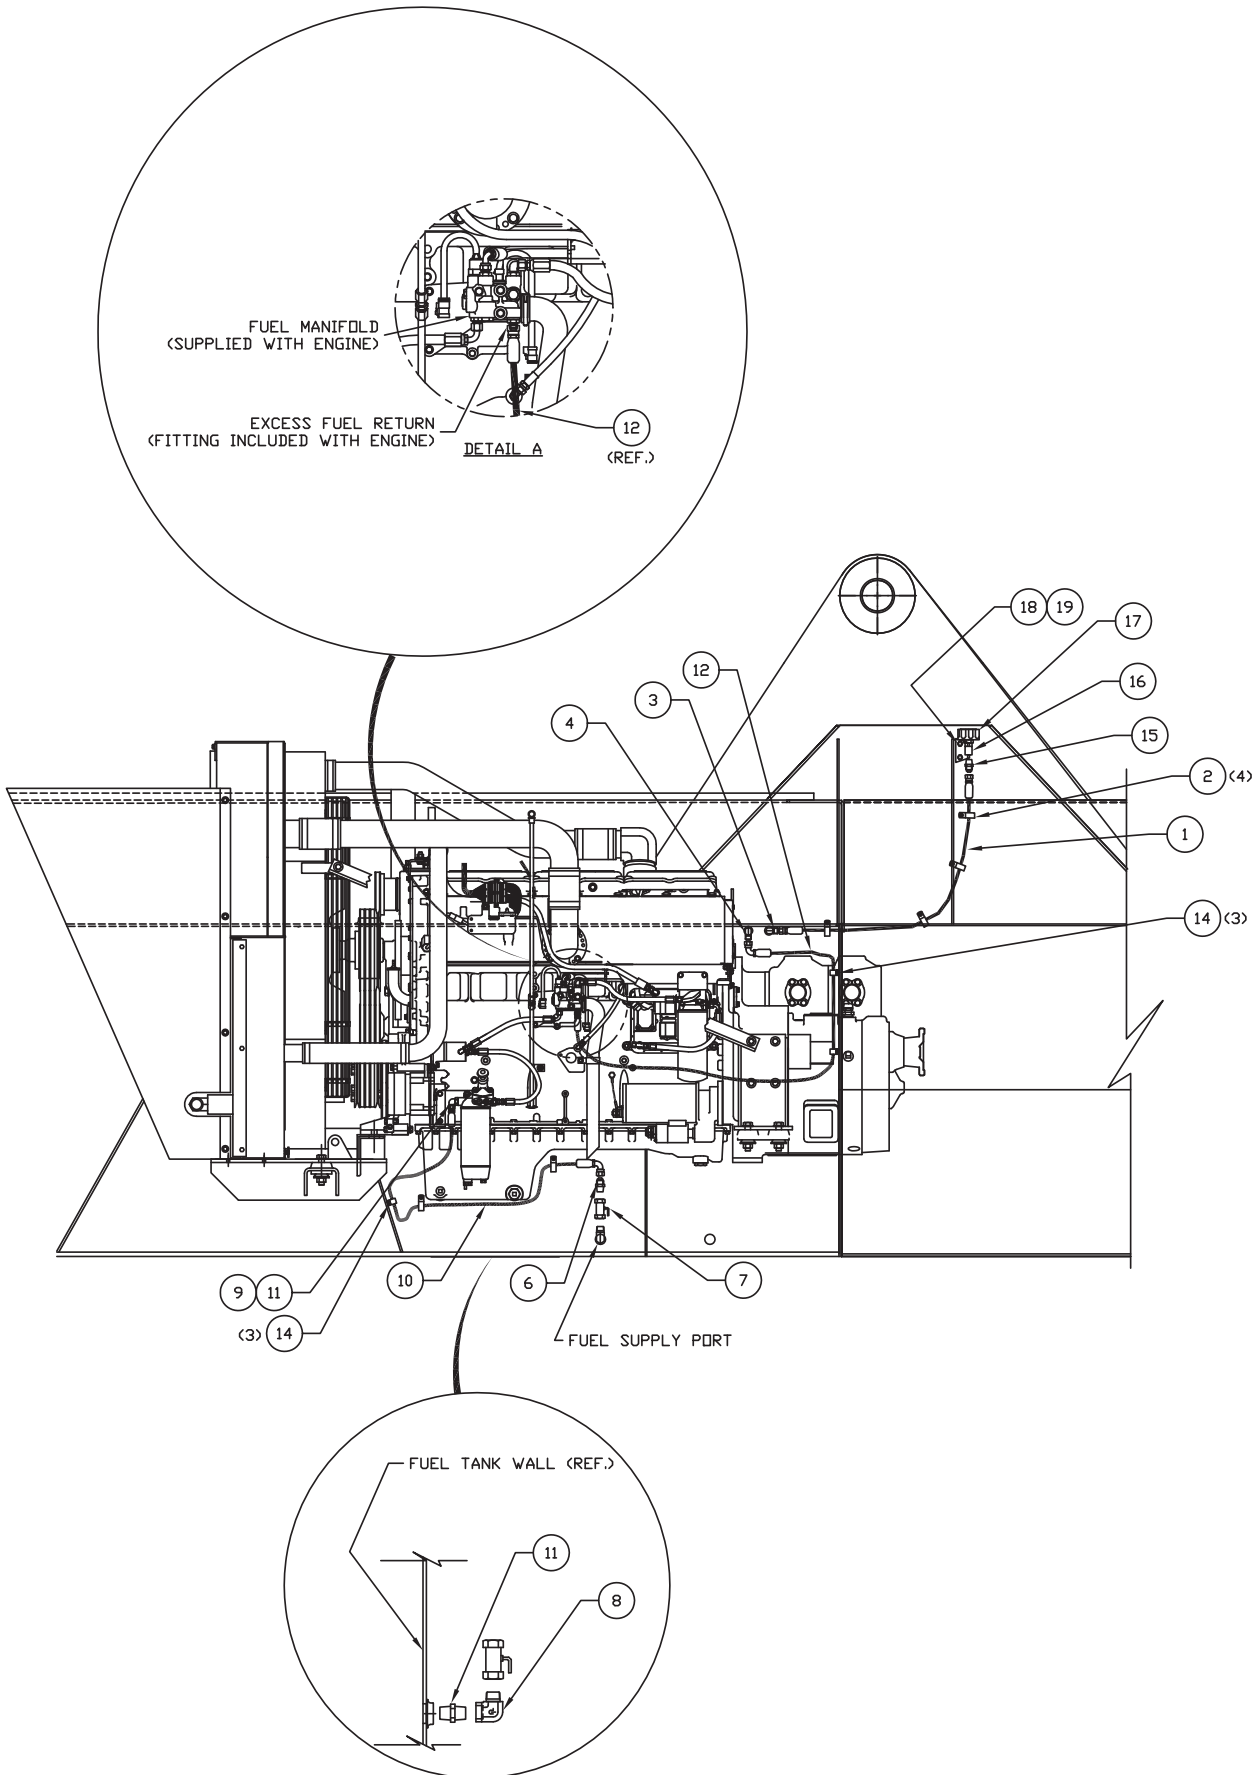

---

Fuel System

# Fuel System

## Fuel System

Item	Part No.	Qty	Description	Item	Part No.	Qty	Description
	<b>577195</b>		<b>Fuel System</b>				
1	*a 232092	1	. Hose Assembly	10	*a R13465	1	. Hose Assembly
2	209698	4	. Clamp	11	209901	2	. Fitting
3	209416	1	. Fitting	12	*a 249783	1	. Hose Assembly
4	209413	1	. Fitting	14	209697	6	. Clamp
5	209700	2	. Clamp	15	209759	1	. Fitting
6	209940	1	. Fitting	16	561316	1	. Bracket, Fuel Filter
7	218923	1	. Valve	17	227988	1	. Breather
8	209181	1	. Fitting	18	223654	2	. Nut
9	209488	1	. Fitting	19	223427	2	. Washer