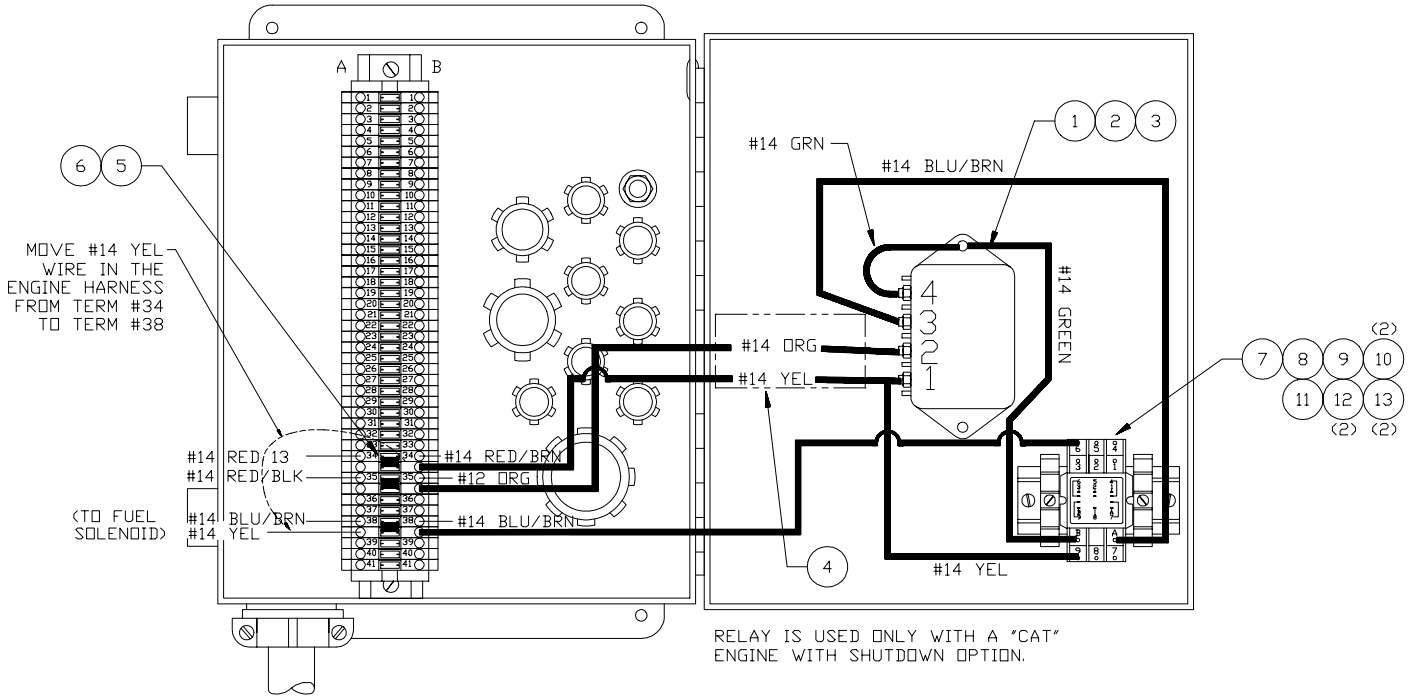

Engine Shutdown

Item	Part No.	Qty	Description	Item	Part No.	Qty	Description
	577180		Engine Shutdown				
1	217624	1	. Relay, Auto Override	8	232909	1	. Socket, Relay
2	230640	4	. Mach Screw	9	232910	1	. Spring
3	00190637	2	. Nut, Esna	10	235842	2	. Clip, Holddown
4	570429	1	. Wire Harnesses	11	22628	4	. Rail, Din
5	236924	3	. Terminal Block	12	231283	2	. Clip, End
6	236926	3	. Jumper, Horizontal	13	222354	2	. Capscrew
7	232908	1	. Relay				