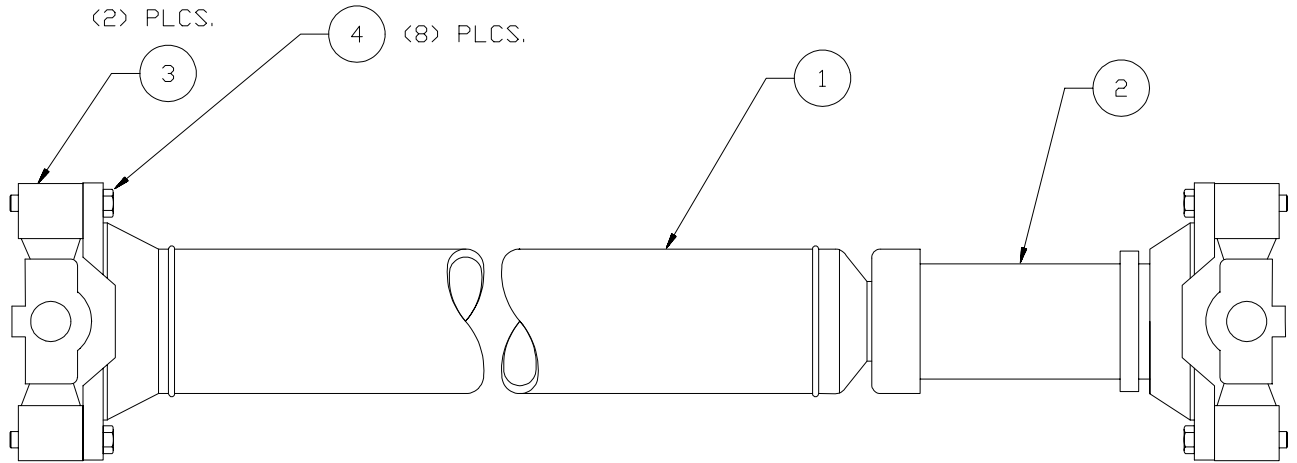

Driveline Assembly

Item	Part No.	Qty	Description	Item	Part No.	Qty	Description
	577162		Driveline Assembly				
1	577163	1	. Propshaft Assembly	3	243456	2	. Cross Assembly
2	243401	1	. Yoke, Slip	4	242862	8	. Capscrew