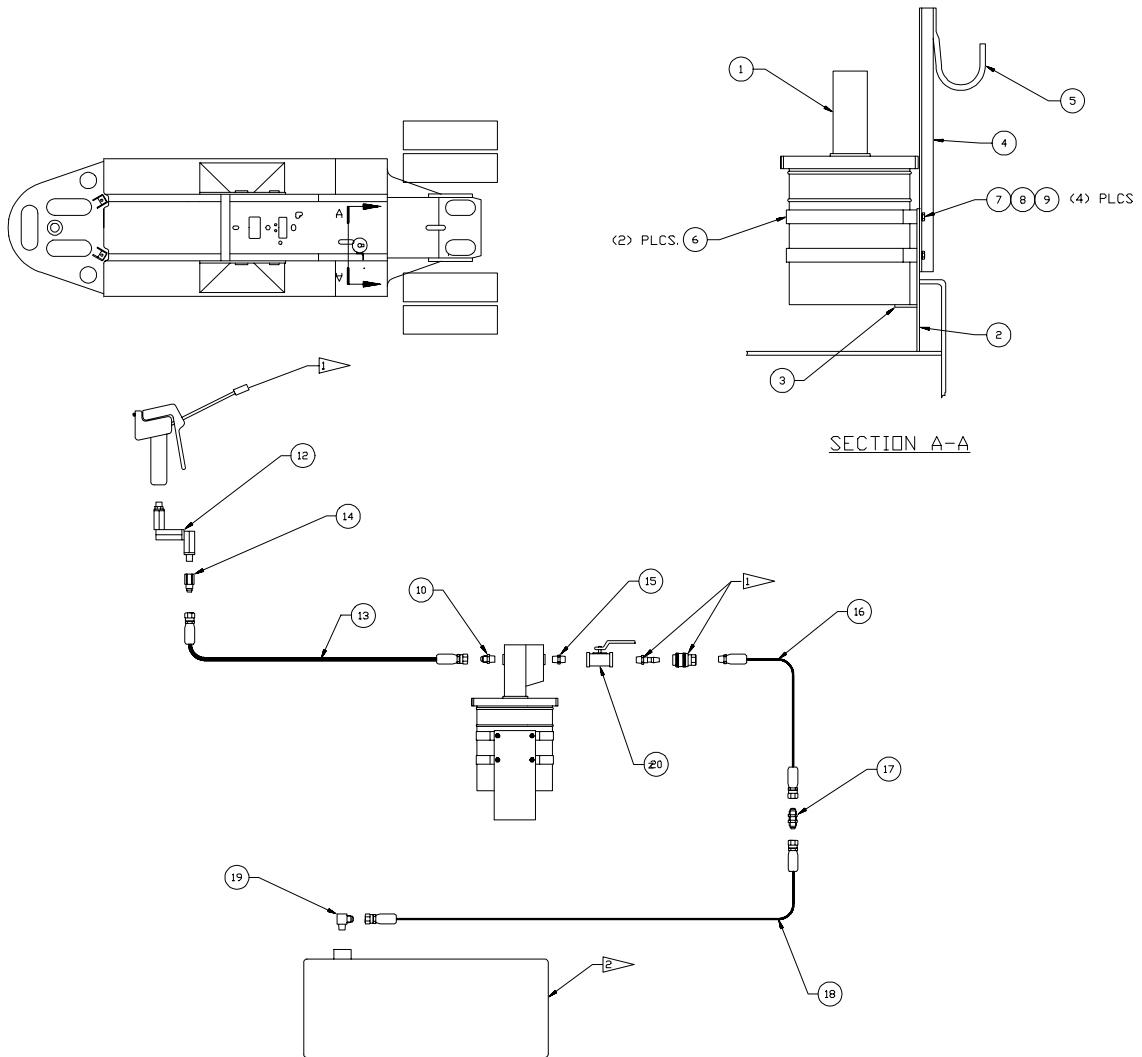

Grease Reservoir Installation

NOTE:  
 [1] INCL. WITH GREASE RESERVOIR KIT.  
 [2] TANK IS CALLED OUT IN SECTION AIR SYSTEM - VEHICLE

Item	Part No.	Qty	Description	Item	Part No.	Qty	Description
<b>577153 Grease Reservoir Installation</b>							
1	244054	1	. Grease Reservoir	12	244099	1	. Swivel
2	577154	1	. Plate, Back	13	244084	1	. Hose Assembly
3	577155	1	. Plate, Base	14	209775	1	. Fitting
4	577157	1	. Angle	15	221280	1	. Fitting
5	577159	1	. Hanger	16	233056	1	. Hose Assembly
6	R2521435	2	. Band, Mounting	17	219502	1	. Fitting
7	224119	4	. Nut, Esna	18	227475	1	. Hose Assembly
8	234884	4	. Capscrew	19	210730	1	. Fitting
9	222677	8	. Flat Washer	20	244092	1	. Valve, Ball
10	R13807392	1	. Fitting				