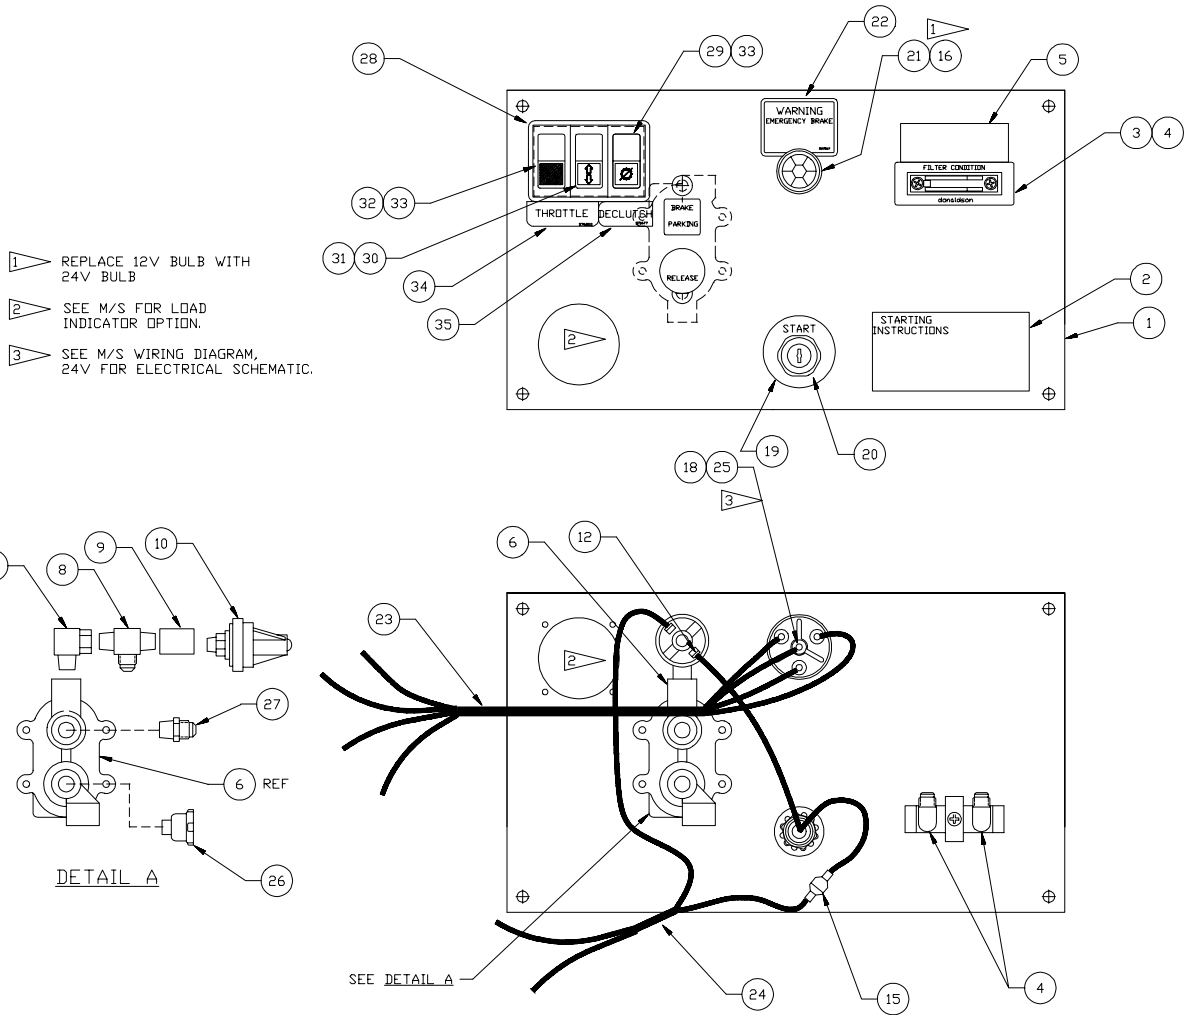

Dash Panel Assembly

Item	Part No.	Qty	Description	Item	Part No.	Qty	Description
577142 Panel Assembly, Dash							
1	576635	1	. Plate, Dash	24	573025	1	. Wire Harness
3	224305	1	. Indicator	25	00103338	4	. Washer, Flat
4	209085	2	. Fitting	26	210299	1	. Air Cleaner
5	558560	1	. Decal	27	209921	1	. Fitting
6	* 218928	1	. Valve Assembly, Air	28	234740	1	. Frame, Mounting
7	230198	1	. Fitting	29	237495	1	. Symbol, Out-Of-Gear
8	228530	1	. Fitting	30	236488	1	. Switch
9	26838	1	. Fitting	31	243472	1	. Symbol, Switch
10	214001	1	. Switch	32	236504	1	. Lens, Green
12	200247	1	. Terminal Ring	33	234736	2	. Switch, 24V
15	221963	1	. Terminal		234508	1	. Socket
16	230886	1	. Bulb, 24V		236901	1	. Bulb
18	223799	4	. Nut, Esna	34	576852	1	. Decal
19	546943	1	. Decal	35	571677	1	. Decal
20	207155	1	. Switch, Ignition W/Keys	* See Separate Coverage			
21	225649	1	. Light, Reducer Panel				
22	537547	1	. Decal				
23	573024	1	. Wire Harness				