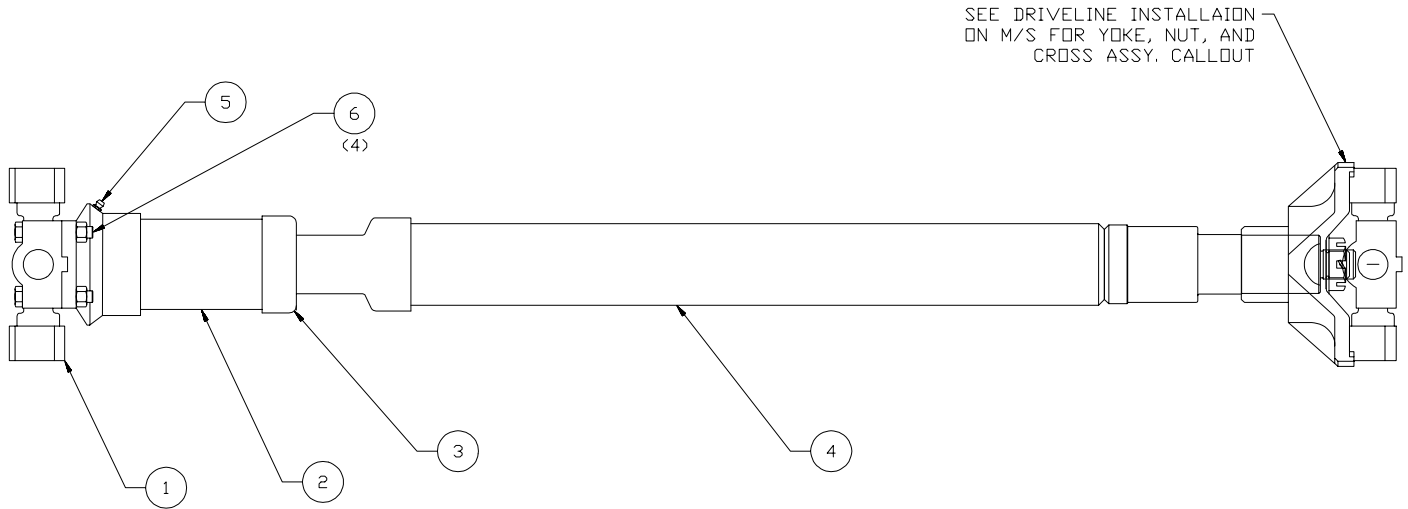

Driveline Assembly

Item	Part No.	Qty	Description	Item	Part No.	Qty	Description
	<b>577120</b>		<b>Driveline Assembly</b>				
1	243456	1	. Cross Assembly	4	577121	1	. Propshaft Assembly
2	243401	1	. Yoke, Slip	5	00191758	1	. Fitting, Lube
3	243454	1	. Seal, Dust	6	242862	4	. Capscrew