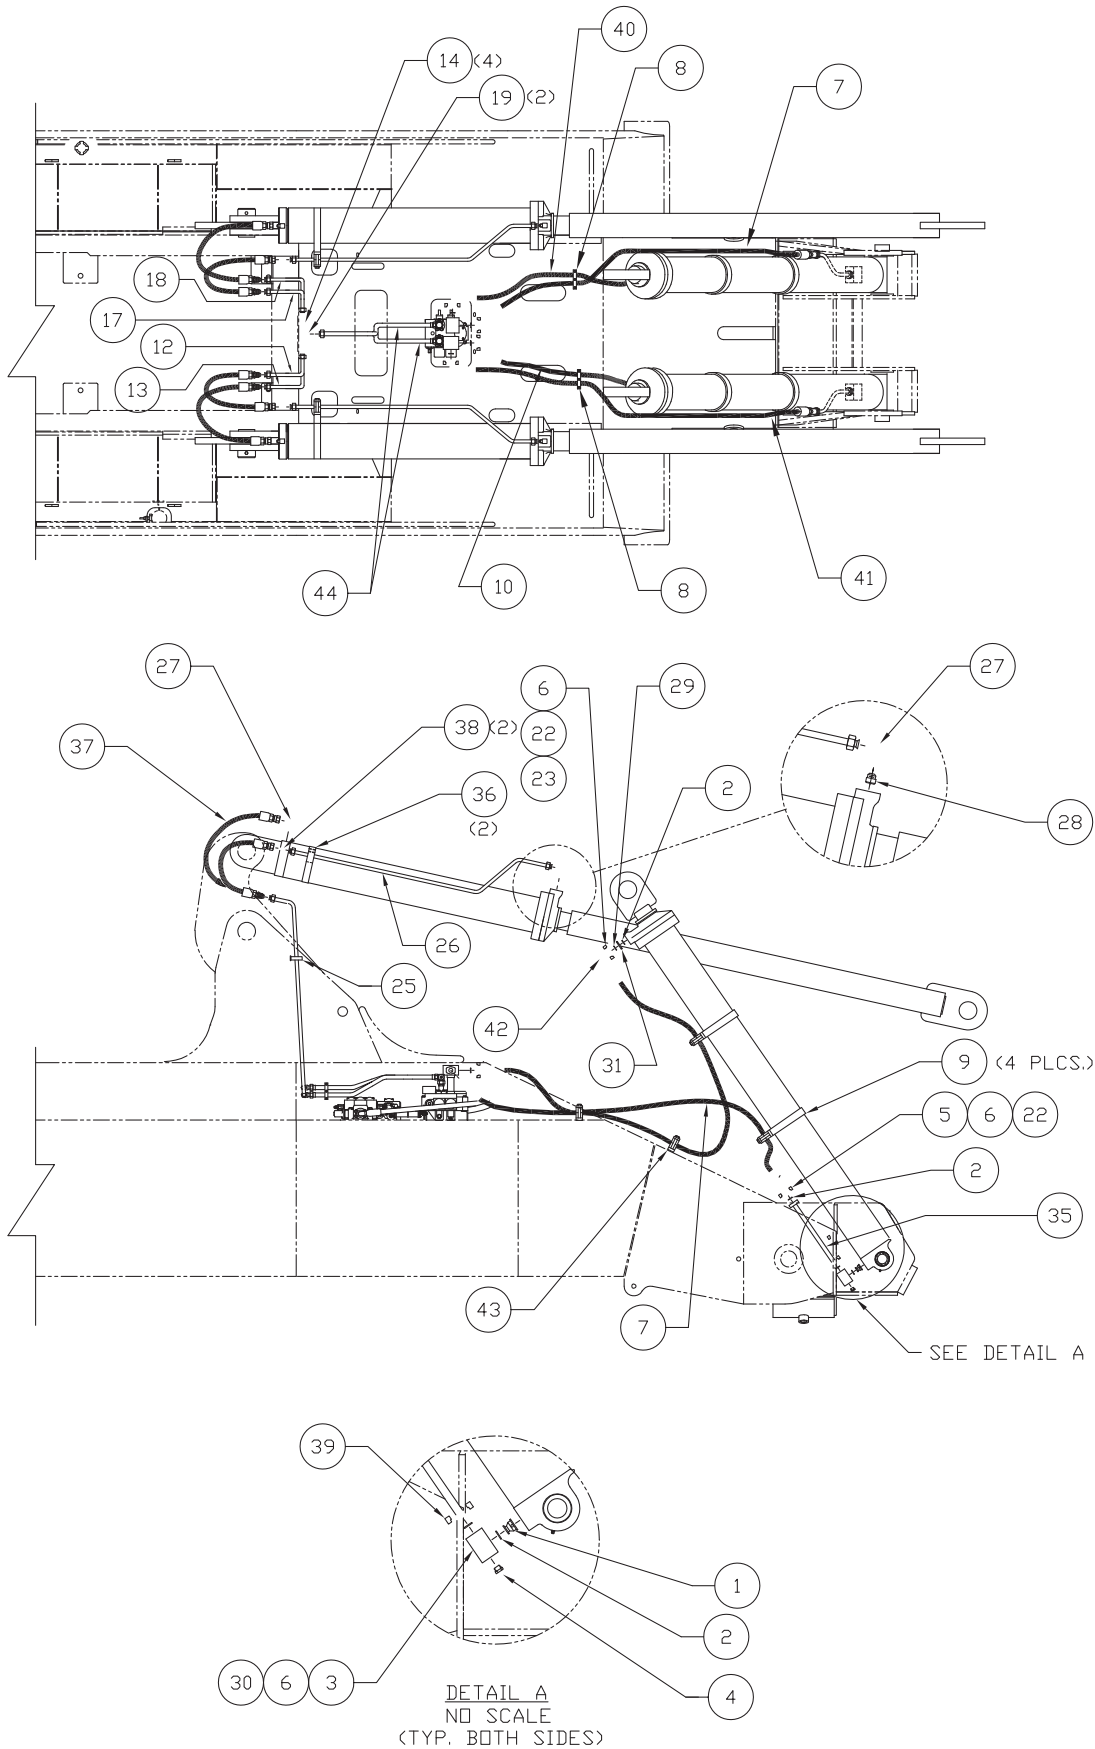

Hydraulic System - Hoist & Tilt

Hydraulic System - Hoist & Tilt

Hydraulic System - Hoist & Tilt

Item	Part No.	Qty	Description	Item	Part No.	Qty	Description
	574939		Hydraulic Sys-Hoist & Tilt				
1	538596	2	. Restrictor Valve	27	223783	4	. Fitting
2	203519	6	. O-Ring	28	538595	2	. Restrictor Valve
3	538631	2	. Manifold,Alm	29	203446	2	. O-Ring
4	209423	2	. Fitting	30	00179896	8	. Capscrew
5	209537	4	. Clamp Half	31	525801	2	. Plate,Spacer
6	200604	24	. Lockwasher	35	586601	2	. Tube Weldment
7	*a 587518	1	. Hose Assembly	36	563857	2	. Clamp Weldment
8	228964	2	. Clamp	37	*a 240173	4	. Hose Assembly
9	562425	4	. Clamp Weldment	38	209442	2	. Fitting
10	*a 587517	1	. Hose Assembly	39	11767	2	. Kit, Split Flange
12	574961	1	. Tube Assembly		203516	1	. . O-Ring
13	574964	1	. Tube Assembly		209537	2	. . Clamp Half
14	232862	4	. Fitting		222379	4	. . Capscrew
17	574962	1	. Tube Assembly	40	*a 239384	1	. Hose Assembly
18	574963	1	. Tube Assembly	41	*a 229501	1	. Hose Assembly
19	214954	2	. Fitting	42	224780	2	. Fitting
22	16813W	16	. Capscrew	43	228963	2	. Clamp
23	525802	4	. Flange,Split	44	522453	2	. Tube Assembly
25	225310	2	. Clamp				
26	563856	2	. Tube Assembly				

*a Included in KIT 587633