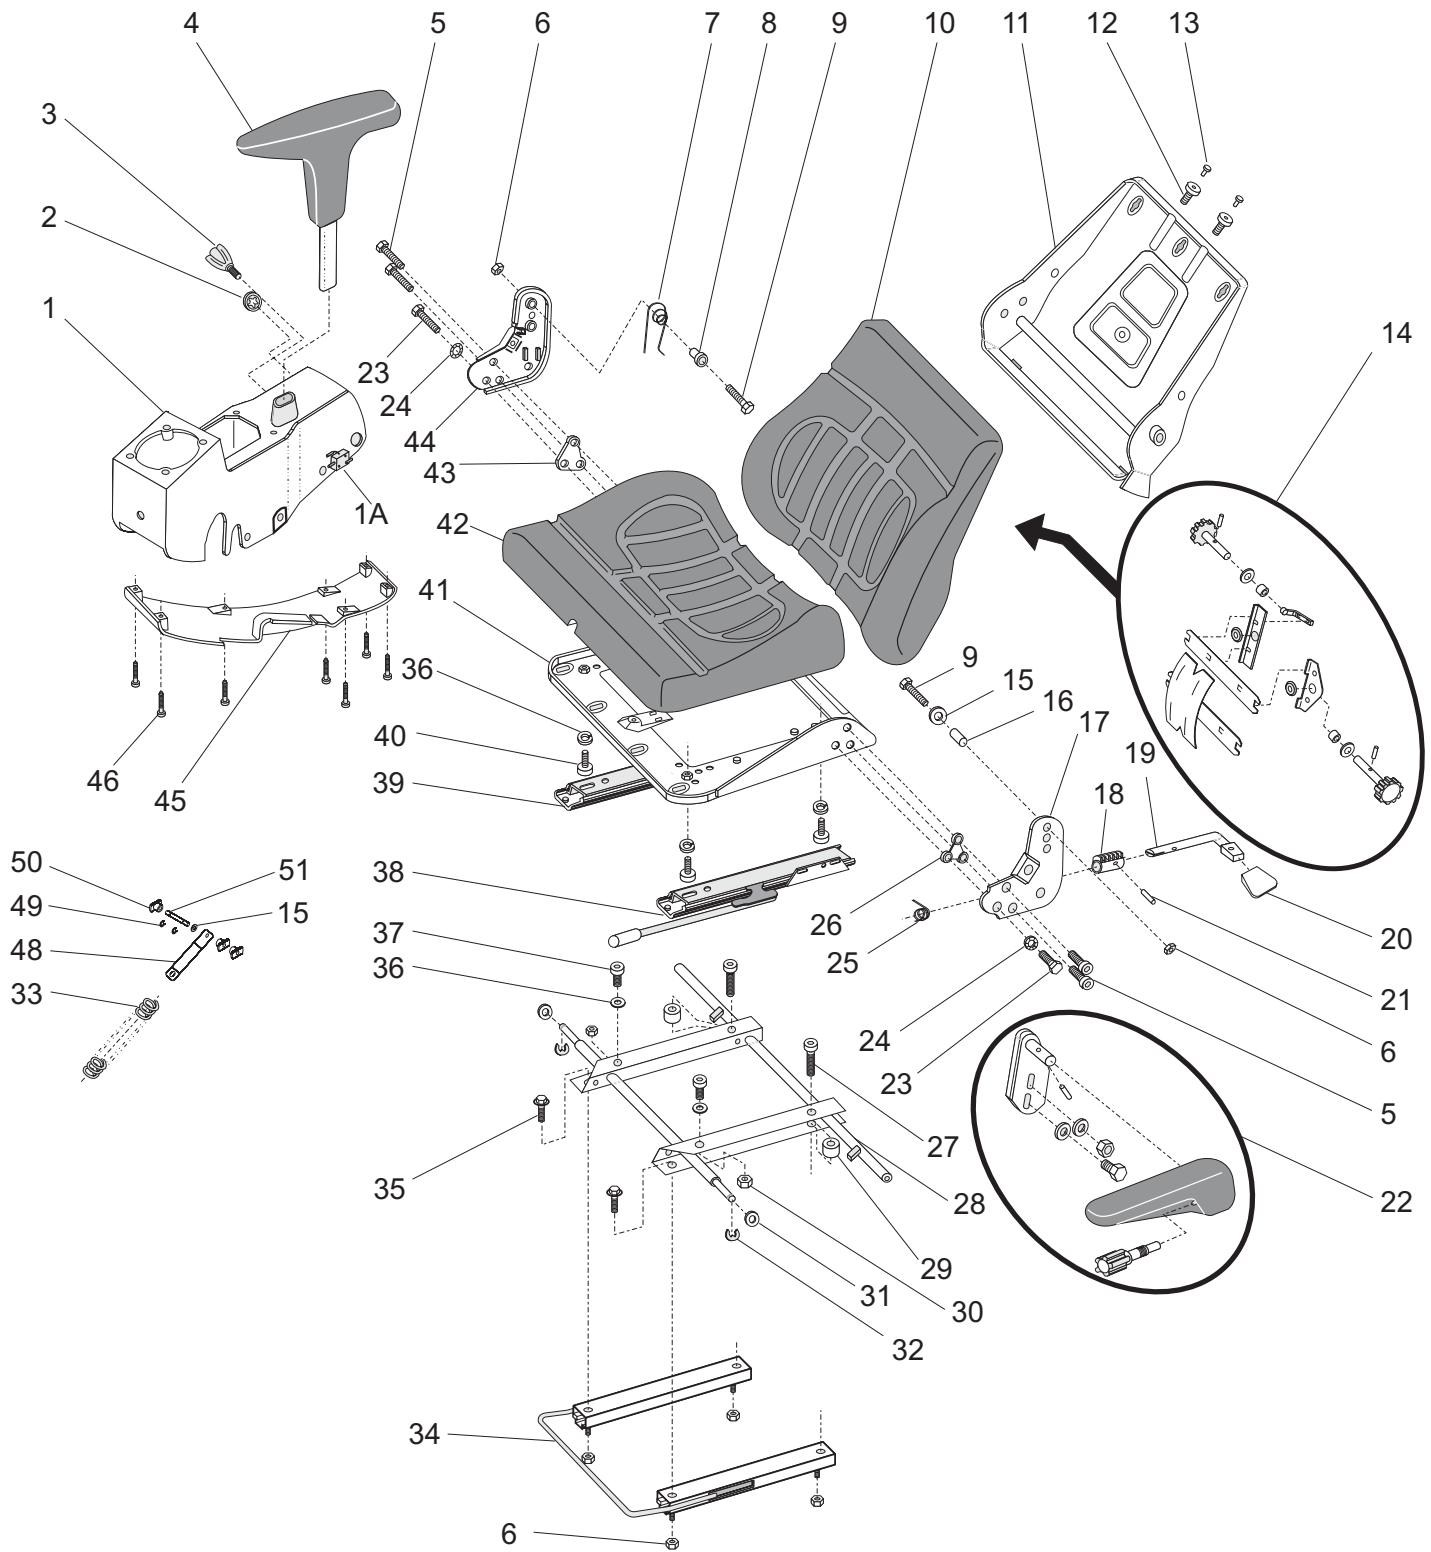

Seat Assembly

Seat Assembly

Item	Part No.	Qty	Description	Item	Part No.	Qty	Description
	574648		Seat Assembly				
1	240461	1	. Control Lever Support	26	240480	1	. Plate
1A	241458	1	. . Switch	27	240491	2	. Screw
2	240460	1	. Clamp, Axle	28	240493	1	. Bracket
3	240459	1	. Spindle	29	240492	2	. Tube
4	240458	1	. Armrest	30	240490	2	. Nut
5	240469	4	. Screw	31	240496	2	. Washer
6	240468	6	. Nut	32	240495	2	. Lockwasher
7	240467	1	. Spring, Leg	33	240494	2	. Spring
8	*a 240466	1	. Bushing	34	240498	1	. Guide, Seat
9	240465	2	. Screw	35	240497	2	. Screw
10	240464	1	. Cushion, Backrest	36	240476	4	. Washer
11	*a NSS	1	. Pan, Backrest	37	240489	2	. Screw
12	*a 240499	2	. Bushing	38	240479	1	. Rail
13	*a R11228	2	. Cap, Cover	39	240478	1	. Rail
14	R11225	1	. Lumbar Kit	40	240477	4	. Screw
15	240482	2	. Washer	41	240475	1	. Pan, Seat
16	240483	1	. Tube	42	240474	1	. Cushion, Seat
17	240484	1	. Bracket	43	240473	1	. Plate
18	240485	1	. Lock	44	240472	1	. Bracket
19	240486	1	. Lever, Hand	45	240462	1	. Cover, Bottom
20	240487	1	. Handle	46	240463	7	. Screw
21	240488	1	. Pin, Dowel	47	*b R10631	1	. Suspension, Seat (Not Illustrated)
22	R11226	1	. Armrest, L.H.	48	253112	1	. Telescoping Rod
23	240470	2	. Screw	49	253113	2	. Retaining Ring
24	240471	2	. Washer	50	253114	3	. Nut
25	240481	1	. Spring	51	253115	1	. Bolt

*a Included In 241451 Backrest Pan Assembly

*b See Separate Coverage