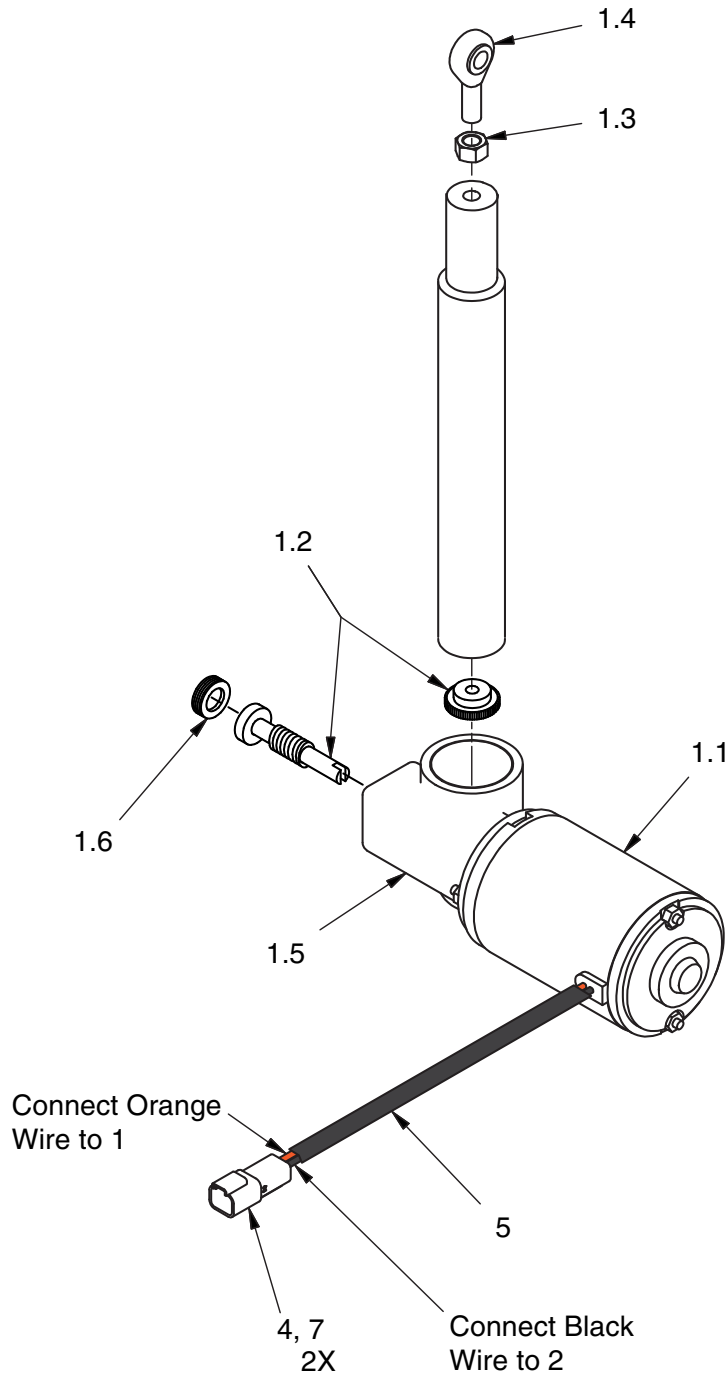

Linear Actuator, Rotating Platform

Item	Part No.	Qty	Description	Item	Part No.	Qty	Description
	<b>574276</b>		<b>Linear Actuator, Rotating Platform</b>				
1	236720	1	. Actuator, Linear	4	592794	1	. Receptacle Assembly
1.1	240354	1	.. Motor	5	587019	1'	. Loom, Wire
1.2	240355	1	.. Gear and Worm	7	* 238982	2	. Pin
1.3	240356	1	.. Nut				
1.4	240357	1	.. Rod End				
1.5	NSS	1	.. Gearbox				
1.6	NSS	1	.. Retainer				

\* Tool required, ref Allied drawing 592630.  
 NSS Not Sold Separately