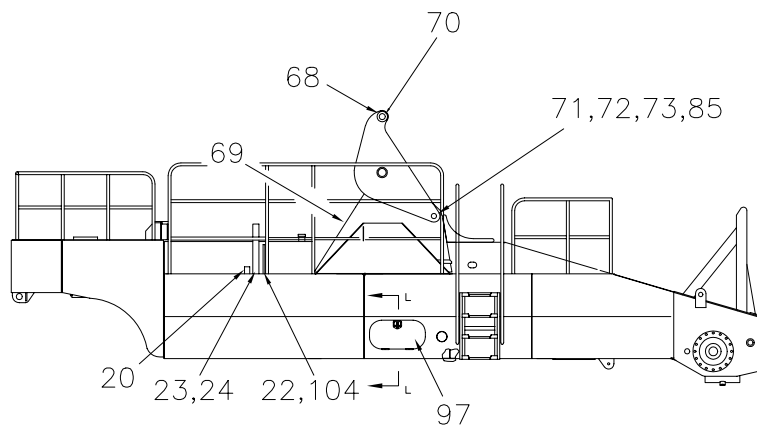

Miscellaneous Chassis Parts

SECTION L-L

DETAIL B

DETAIL C

HYDRAULIC TANK & FILTERS

Item	Part No.	Qty	Description	Item	Part No.	Qty	Description
<b>574013 Miscellaneous Chassis Parts</b>							
11	554443	2	. Plate, Manhole Base	70	530484	2	. Bushing
12	554445	2	. Plate, Manhole Cover	71	563700	2	. Pin, Stabilizer Ear
13	201618	42	. Capscrew	72	219930	2	. Nut
14	207563	42	. Capscrew	73	231359	2	. Flat Washer
15	562467	1	. Plate, Back	75	236307	2	. Handle, Drop "T"
16	562468	1	. Gasket	85	522957	2	. Lock Collar
17	562469	1	. Cover	97	560101	2	. Door, Tank
18	555064	1	. Gasket	104	*a 561108	1	. Dipstick
21	566931	1	. Fill	104	*b 562966	1	. Dipstick
22	*a 561099	1	. Tube, Dipstick	107	554150	1	. Plate, Cover
22	*b 571646	1	. Tube, Dipstick				
24	504067	1	. Pipe, Fuel Fill				
48	223654	22	. Nut				
61	227042	1	. Fitting				
68	574015	2	. Plate, Pivot				
69	574016	2	. Plate, Anchor				

\*a Used on Serial Numbers: L120D-213, L120D-214, L120D-215, L120D-216

\*b Used on Serial Number: L120D-218