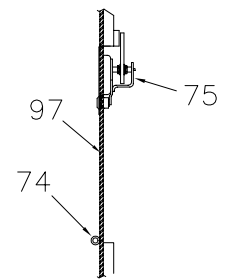

Miscellaneous Chassis Parts

SECTION L-L

DETAIL B

DETAIL C

HYDRAULIC TANK & FILTERS

Item	Part No.	Qty	Description	Item	Part No.	Qty	Description
<b>574013 Miscellaneous Chassis Parts</b>							
11	554443	2	. Plate, Manhole Base	70	530484	2	. Bushing
12	554445	2	. Plate, Manhole Cover	71	563700	2	. Pin, Stabilizer Ear
13	201618	42	. Capscrew	72	219930	2	. Nut
14	207563	42	. Capscrew	73	231359	2	. Flat Washer
15	562467	1	. Plate, Back	75	236307	2	. Handle, Drop "T"
16	562468	1	. Gasket	85	522957	2	. Lock Collar
17	562469	1	. Cover	97	560101	2	. Door, Tank
18	555064	1	. Gasket	104	*a 561108	1	. Dipstick
21	566931	1	. Fill	104	*b 562966	1	. Dipstick
22	*a 561099	1	. Tube, Dipstick	107	554150	1	. Plate, Cover
22	*b 571646	1	. Tube, Dipstick				
24	504067	1	. Pipe, Fuel Fill				
48	223654	22	. Nut				
61	227042	1	. Fitting				
68	574015	2	. Plate, Pivot				
69	574016	2	. Plate, Anchor				

\*a Used on Serial Numbers: L120D-213, L120D-214, L120D-215, L120D-216

\*b Used on Serial Number: L120D-218