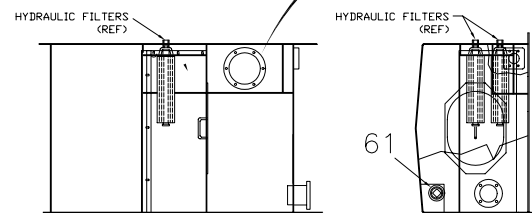

Miscellaneous Chassis Parts

SECTION L-L

DETAIL B

DETAIL C

HYDRAULIC TANK & FILTERS

Item	Part No.	Qty	Description	Item	Part No.	Qty	Description
<b>574013 Miscellaneous Chassis Parts</b>							
11	554443	2	. Plate, Manhole Base	70	530484	2	. Bushing
12	554445	2	. Plate, Manhole Cover	71	563700	2	. Pin, Stabilizer Ear
13	201618	42	. Capscrew	72	219930	2	. Nut
14	207563	42	. Capscrew	73	231359	2	. Flat Washer
15	562467	1	. Plate, Back	75	236307	2	. Handle, Drop "T"
16	562468	1	. Gasket	85	522957	2	. Lock Collar
17	562469	1	. Cover	97	560101	2	. Door, Tank
18	555064	1	. Gasket	104	*a 561108	1	. Dipstick
21	566931	1	. Fill	104	*b 562966	1	. Dipstick
22	*a 561099	1	. Tube, Dipstick	107	554150	1	. Plate, Cover
22	*b 571646	1	. Tube, Dipstick				
24	504067	1	. Pipe, Fuel Fill				
48	223654	22	. Nut				
61	227042	1	. Fitting				
68	574015	2	. Plate, Pivot				
69	574016	2	. Plate, Anchor				