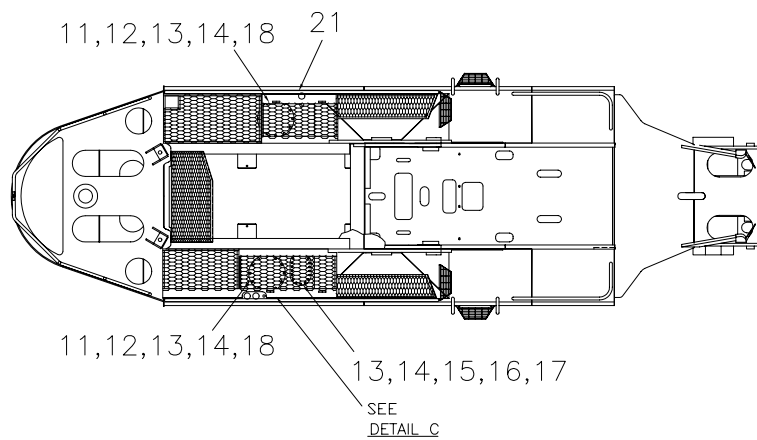

Miscellaneous Chassis Parts

SECTION L-L

DETAIL B

DETAIL C

HYDRAULIC TANK & FILTERS

Item	Part No.	Qty	Description	Item	Part No.	Qty	Description
<b>574013 Miscellaneous Chassis Parts</b>							
11	554443	2	. Plate, Manhole Base	70	530484	2	. Bushing
12	554445	2	. Plate, Manhole Cover	71	563700	2	. Pin, Stabilizer Ear
13	201618	42	. Capscrew	72	219930	2	. Nut
14	207563	42	. Capscrew	73	231359	2	. Flat Washer
15	562467	1	. Plate, Back	75	236307	2	. Handle, Drop "T"
16	562468	1	. Gasket	85	522957	2	. Lock Collar
17	562469	1	. Cover	97	560101	2	. Door, Tank
18	555064	1	. Gasket	104	*a 561108	1	. Dipstick
21	566931	1	. Fill	104	*b 562966	1	. Dipstick
22	*a 561099	1	. Tube, Dipstick	107	554150	1	. Plate, Cover
22	*b 571646	1	. Tube, Dipstick				
24	504067	1	. Pipe, Fuel Fill				
48	223654	22	. Nut				
61	227042	1	. Fitting				
68	574015	2	. Plate, Pivot				
69	574016	2	. Plate, Anchor				

\*a Used on Serial Numbers: L120D-213, L120D-214, L120D-215, L120D-216

\*b Used on Serial Number: L120D-218