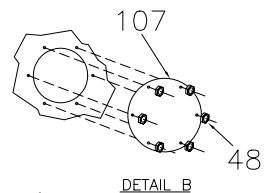

Miscellaneous Chassis Parts

SECTION L-L

DETAIL B

DETAIL C

HYDRAULIC TANK & FILTERS

Item	Part No.	Qty	Description	Item	Part No.	Qty	Description
<b>574013 Miscellaneous Chassis Parts</b>							
11	554443	2	. Plate, Manhole Base	70	530484	2	. Bushing
12	554445	2	. Plate, Manhole Cover	71	563700	2	. Pin, Stabilizer Ear
13	201618	42	. Capscrew	72	219930	2	. Nut
14	207563	42	. Capscrew	73	231359	2	. Flat Washer
15	562467	1	. Plate, Back	75	236307	2	. Handle, Drop "T"
16	562468	1	. Gasket	85	522957	2	. Lock Collar
17	562469	1	. Cover	97	560101	2	. Door, Tank
18	555064	1	. Gasket	104	*a 561108	1	. Dipstick
21	566931	1	. Fill	104	*b 562966	1	. Dipstick
22	*a 561099	1	. Tube, Dipstick	107	554150	1	. Plate, Cover
22	*b 571646	1	. Tube, Dipstick				
24	504067	1	. Pipe, Fuel Fill				
48	223654	22	. Nut				
61	227042	1	. Fitting				
68	574015	2	. Plate, Pivot				
69	574016	2	. Plate, Anchor				

\*a Used on Serial Numbers: L120D-213, L120D-214, L120D-215, L120D-216

\*b Used on Serial Number: L120D-218