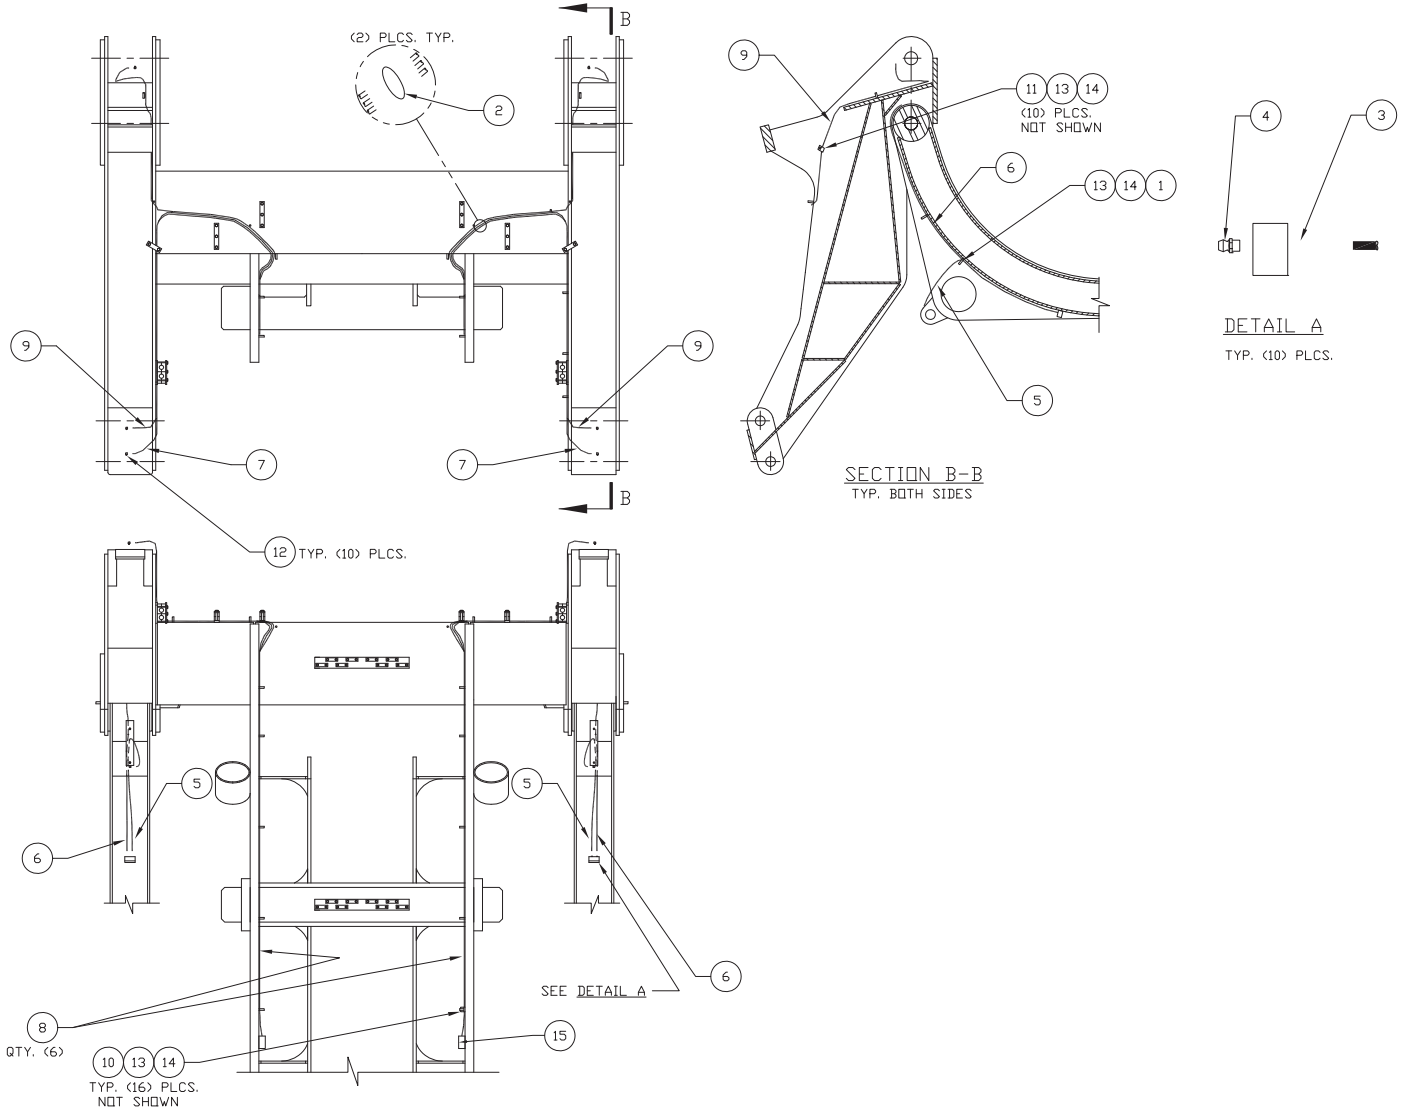

Remote Lube

Item	Part No.	Qty	Description	Item	Part No.	Qty	Description
573604 Remote Lube System							
1	209696	2	. Clamp	9	*a 17041	4	. Hose Assembly
2	209436	6	. Fitting	10	227398	16	. Clamp
3	209750	10	. Fitting	11	209579	10	. Clamp
4	00191758	10	. Fitting, Lube	12	209405	10	. Fitting
5	*a 14461	2	. Hose Assembly	13	230282	28	. Flat Washer
6	*a 223332	2	. Hose Assembly	14	223654	28	. Locknut
7	*a 28919	2	. Hose Assembly	15	571645	2	. Manifold,Lube
8	*a 233716	6	. Hose Assembly				

*a Included in Kit 587560