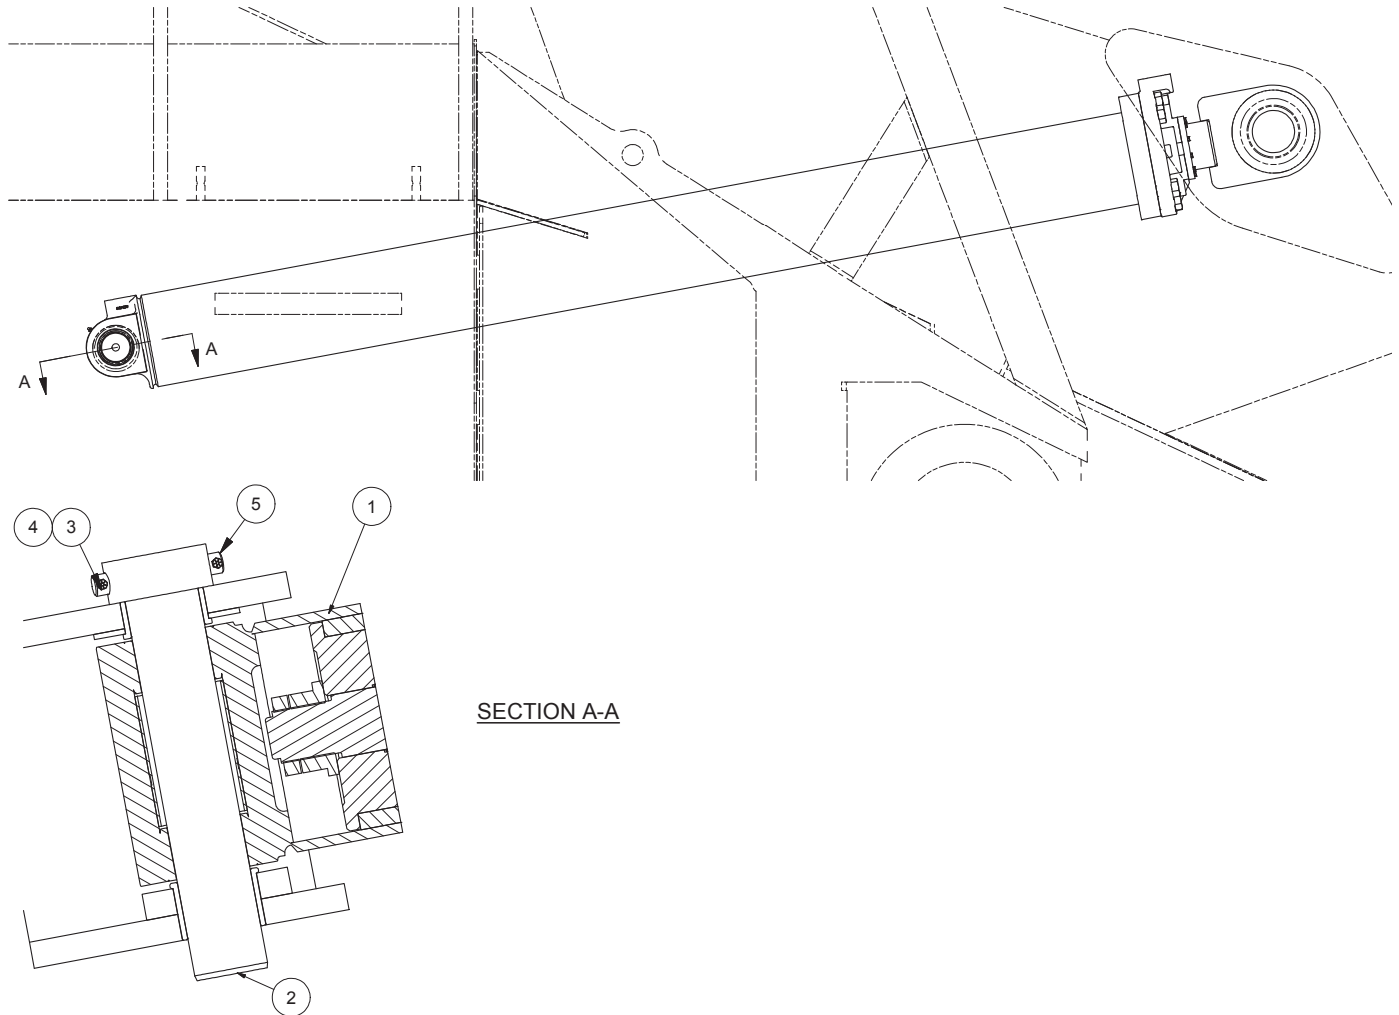

Cylinder Installation, Hoist

Item	Part No.	Qty	Description	Item	Part No.	Qty	Description
	572755		Cylinder Installation, Hoist				
1	*a 566999	2	. Cylinder Assembly	3	R13801783	4	. Capscrew
2	572737	2	. Pin	4	R13811189	4	. Locknut
				5	519397	2	. Pin