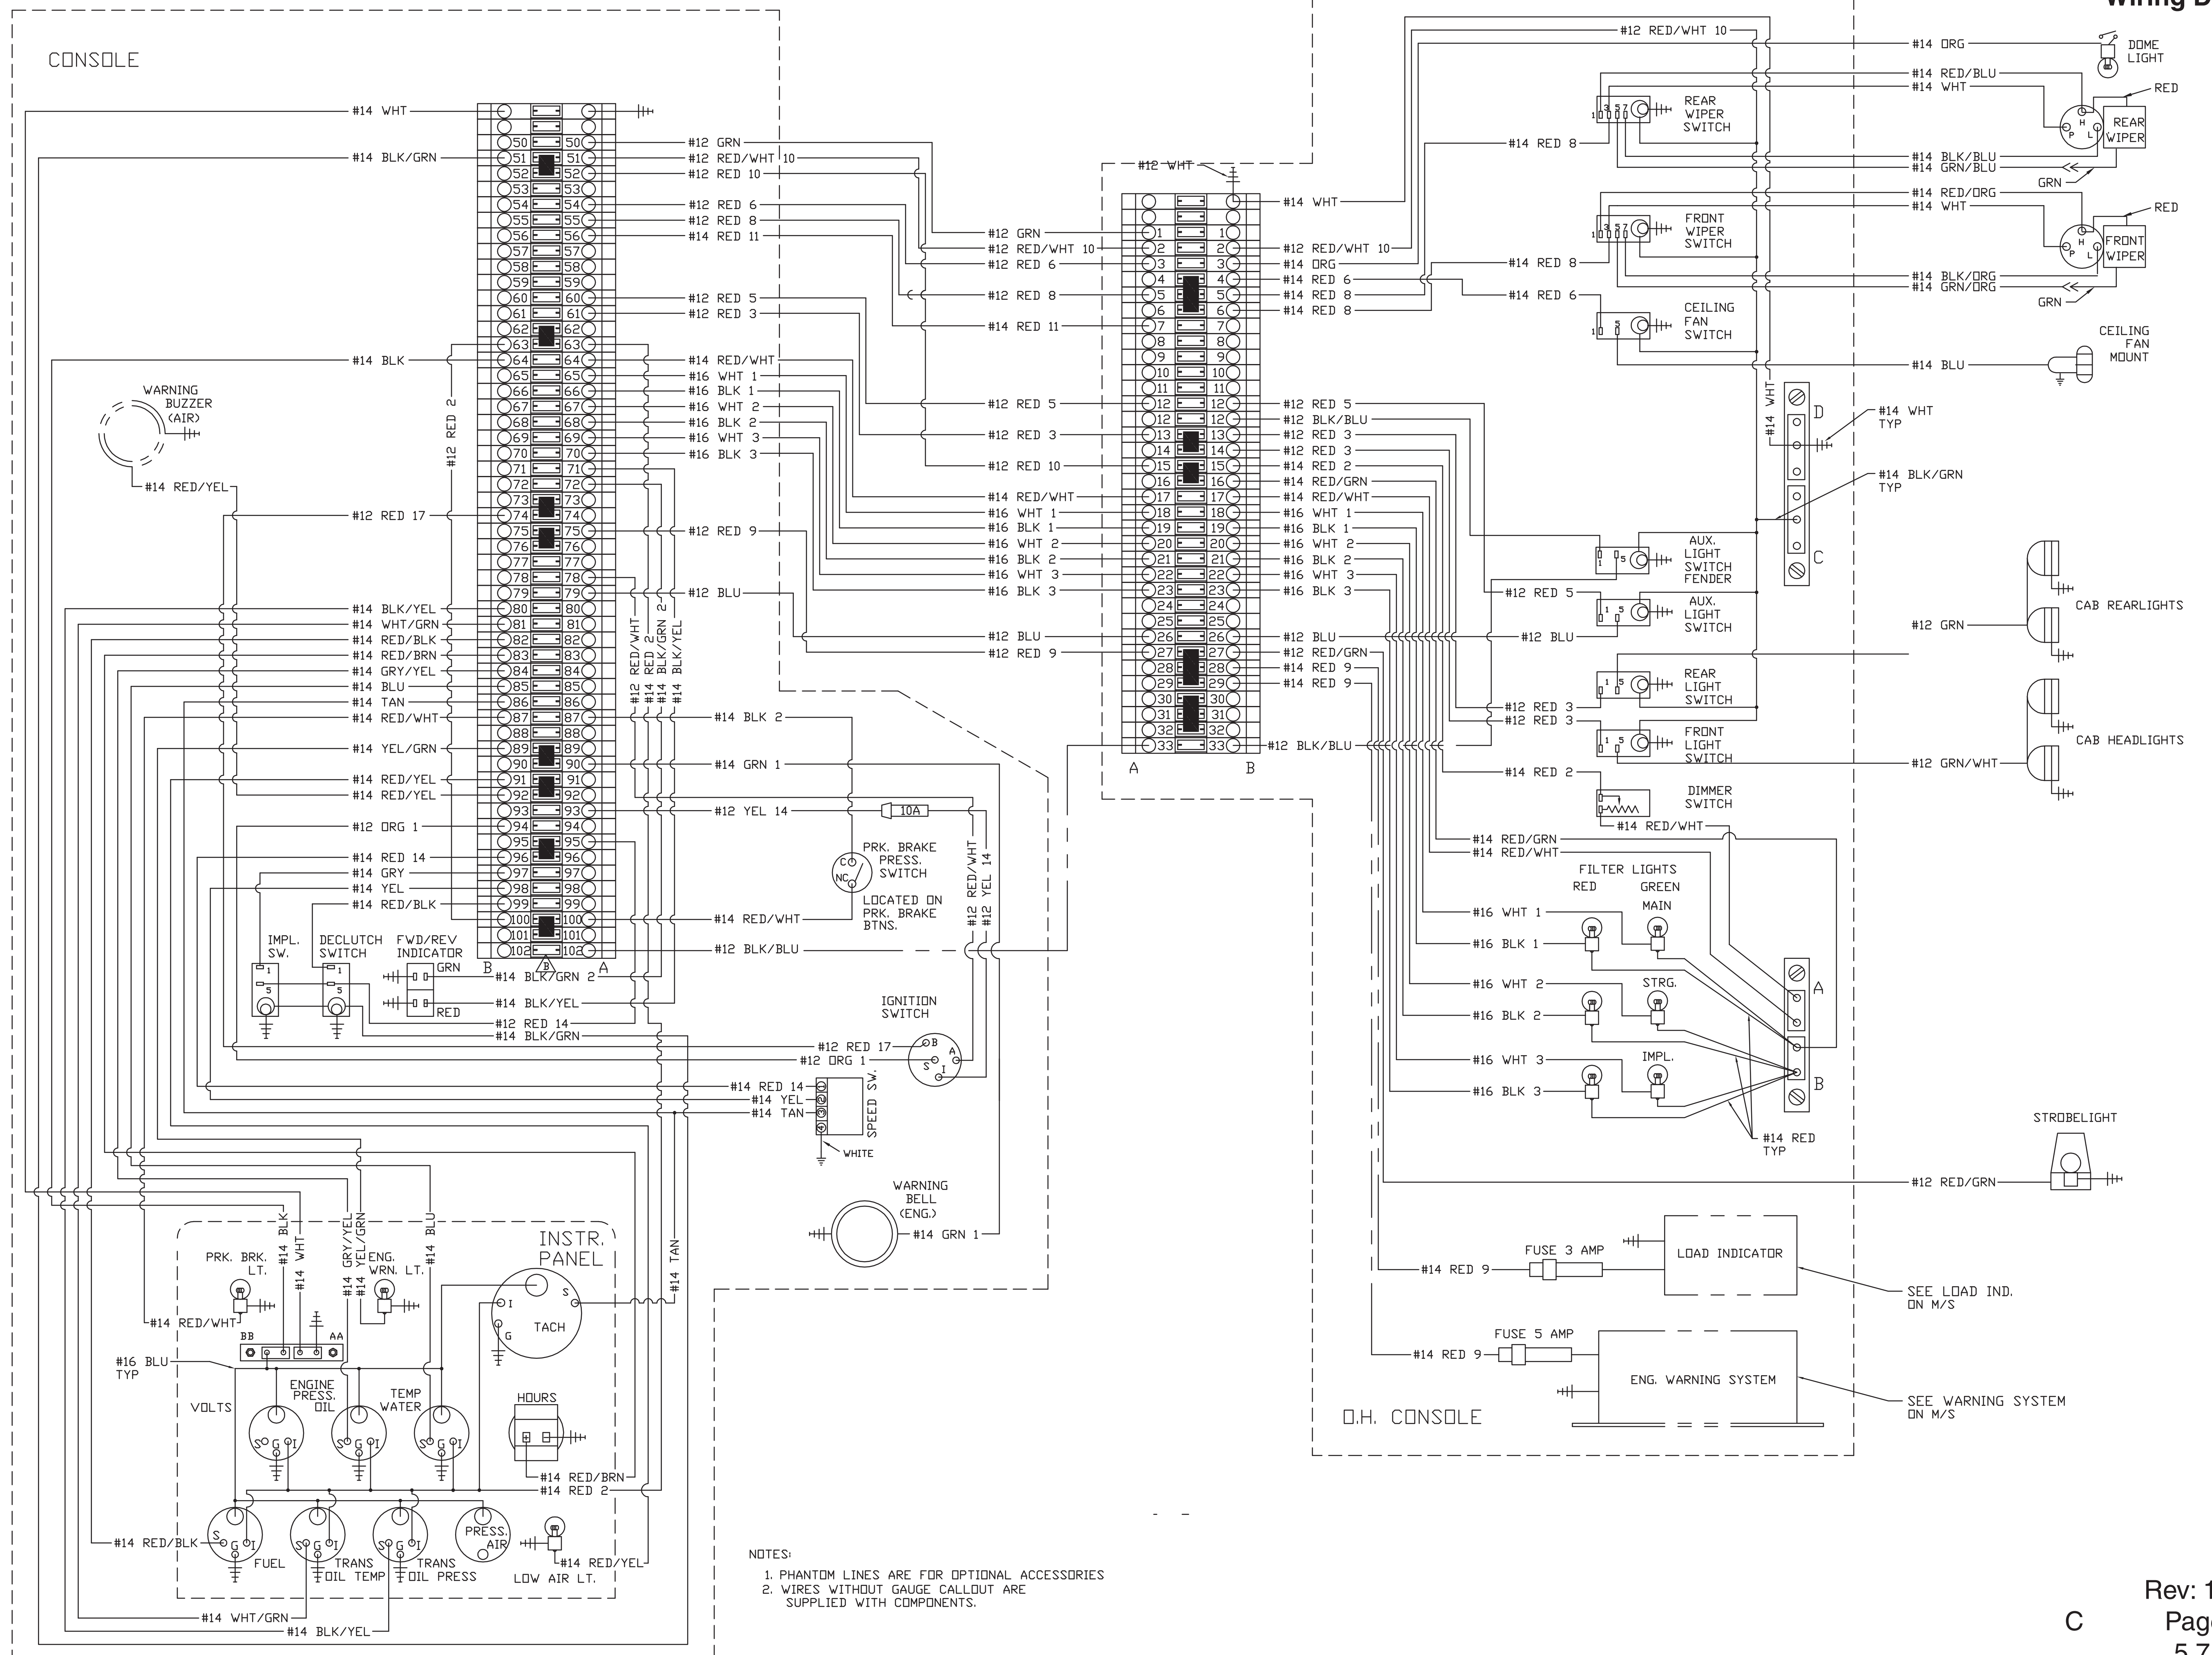

NOTES:
1. PHANTOM LINES ARE FOR OPTIONAL ACCESSORIES
2. WIRES WITHOUT GAUGE CALLOUT ARE SUPPLIED WITH COMPONENTS.

C