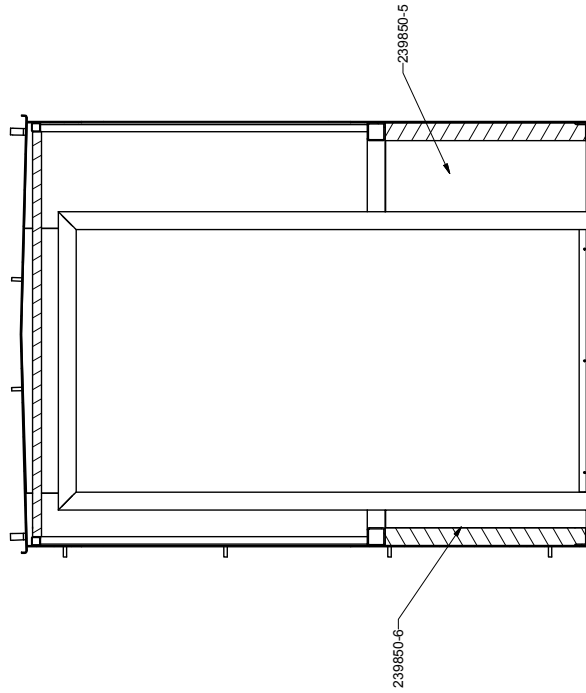

Cab Insulation Installation

Cab Insulation Installation

Item	Part No.	Qty	Description	Item	Part No.	Qty	Description
	571230		Cab Insulation Installation				
1	* 222461	31 Sq Ft	. Insulation	2	* 239850	3	. Insulation

* Note: Cut and install insulation as shown