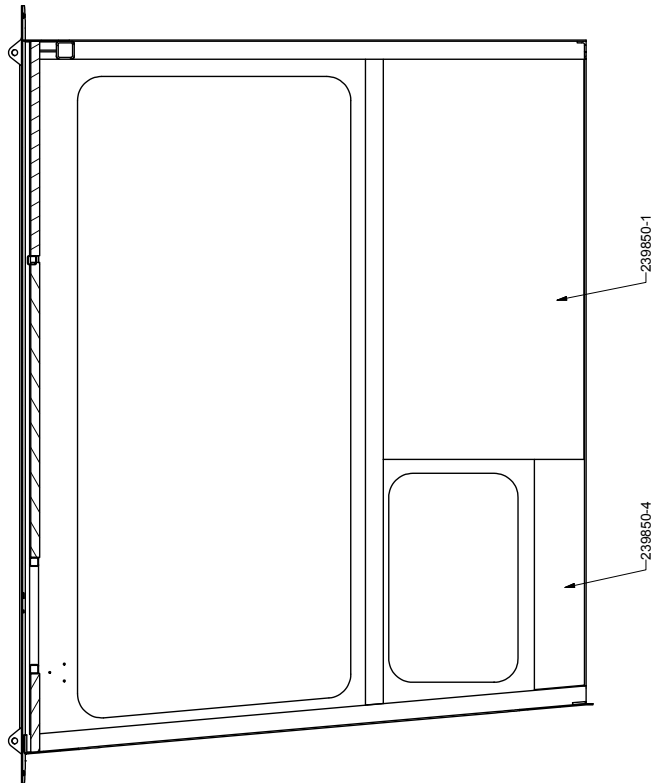

Cab Insulation Installation

Cab Insulation Installation

Item	Part No.	Qty	Description	Item	Part No.	Qty	Description
	571230		Cab Insulation Installation				
1	* 222461	31 Sq Ft	. Insulation	2	* 239850	3	. Insulation

* Note: Cut and install insulation as shown