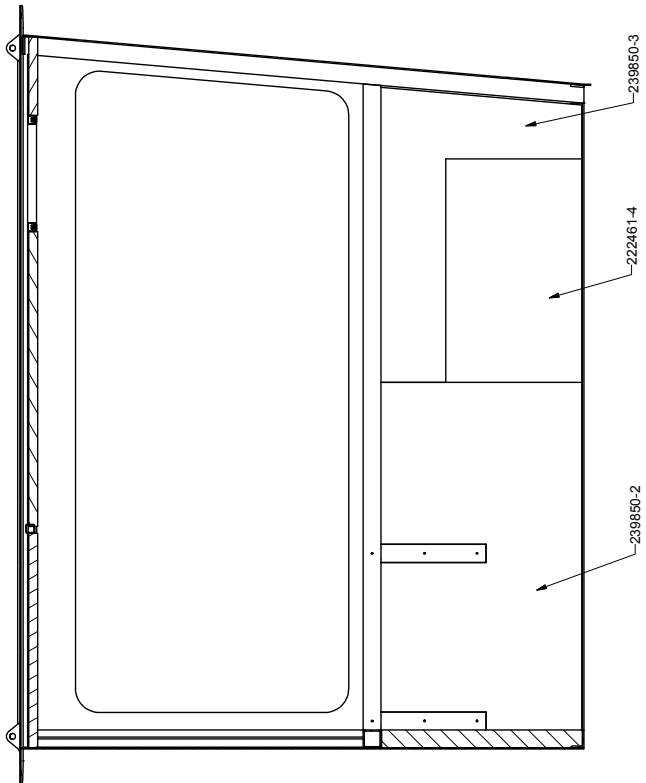

Cab Insulation Installation

Cab Insulation Installation

Item	Part No.	Qty	Description	Item	Part No.	Qty	Description
	571230		Cab Insulation Installation				
1	* 222461	31 Sq Ft	. Insulation	2	* 239850	3	. Insulation

* Note: Cut and install insulation as shown