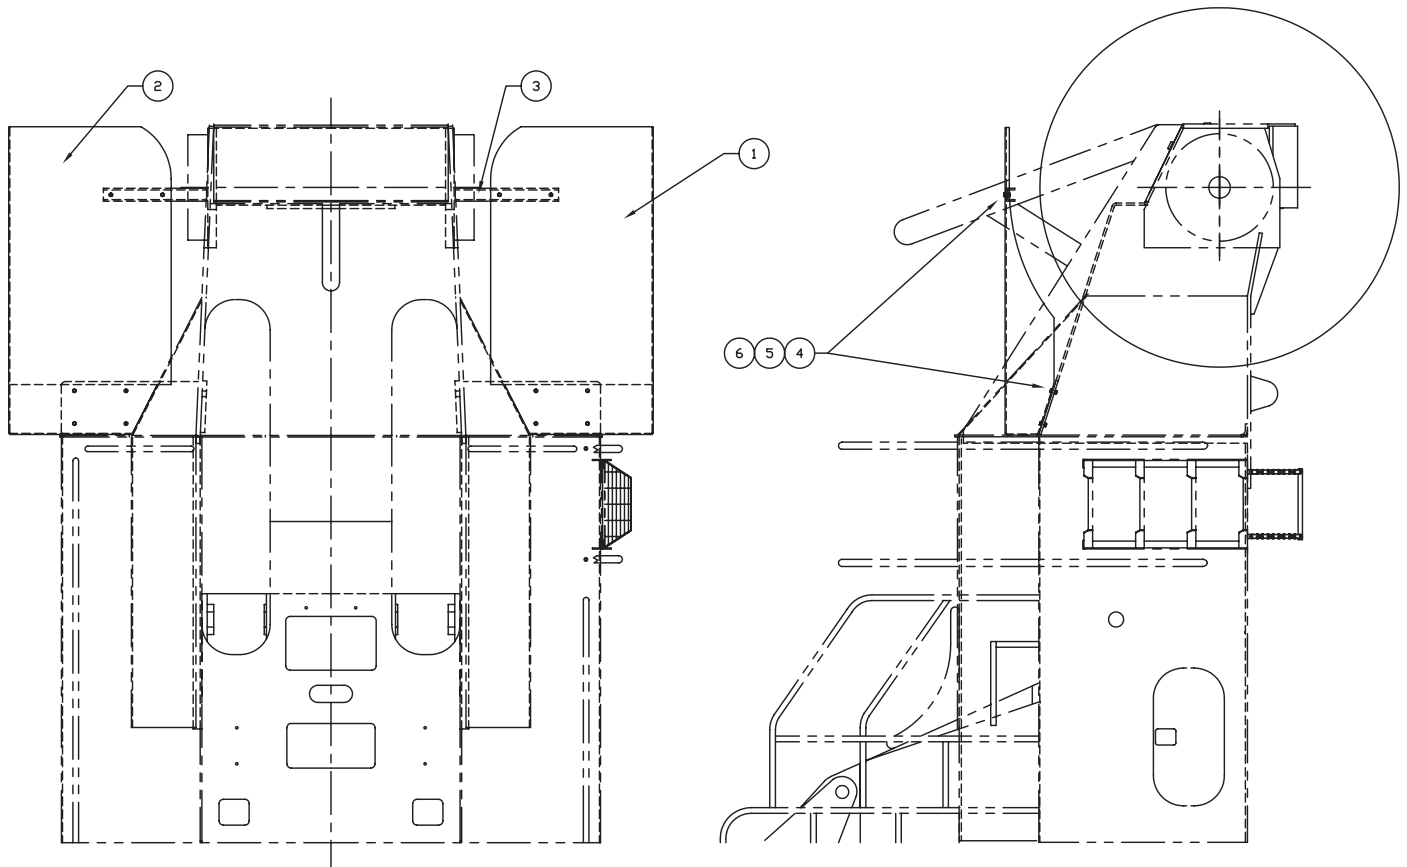

Fender Installation

Item	Part No.	Qty	Description	Item	Part No.	Qty	Description
	570426		Fender Installation				
1	567198	1	. Fender Weldment,RH	4	Y17C-0824	12	. Capscrew
2	567199	1	. Fender Weldment,LH	5	224202	12	. Nut, Esna
3	567203	2	. Channel	6	201569	24	. Flat Washer