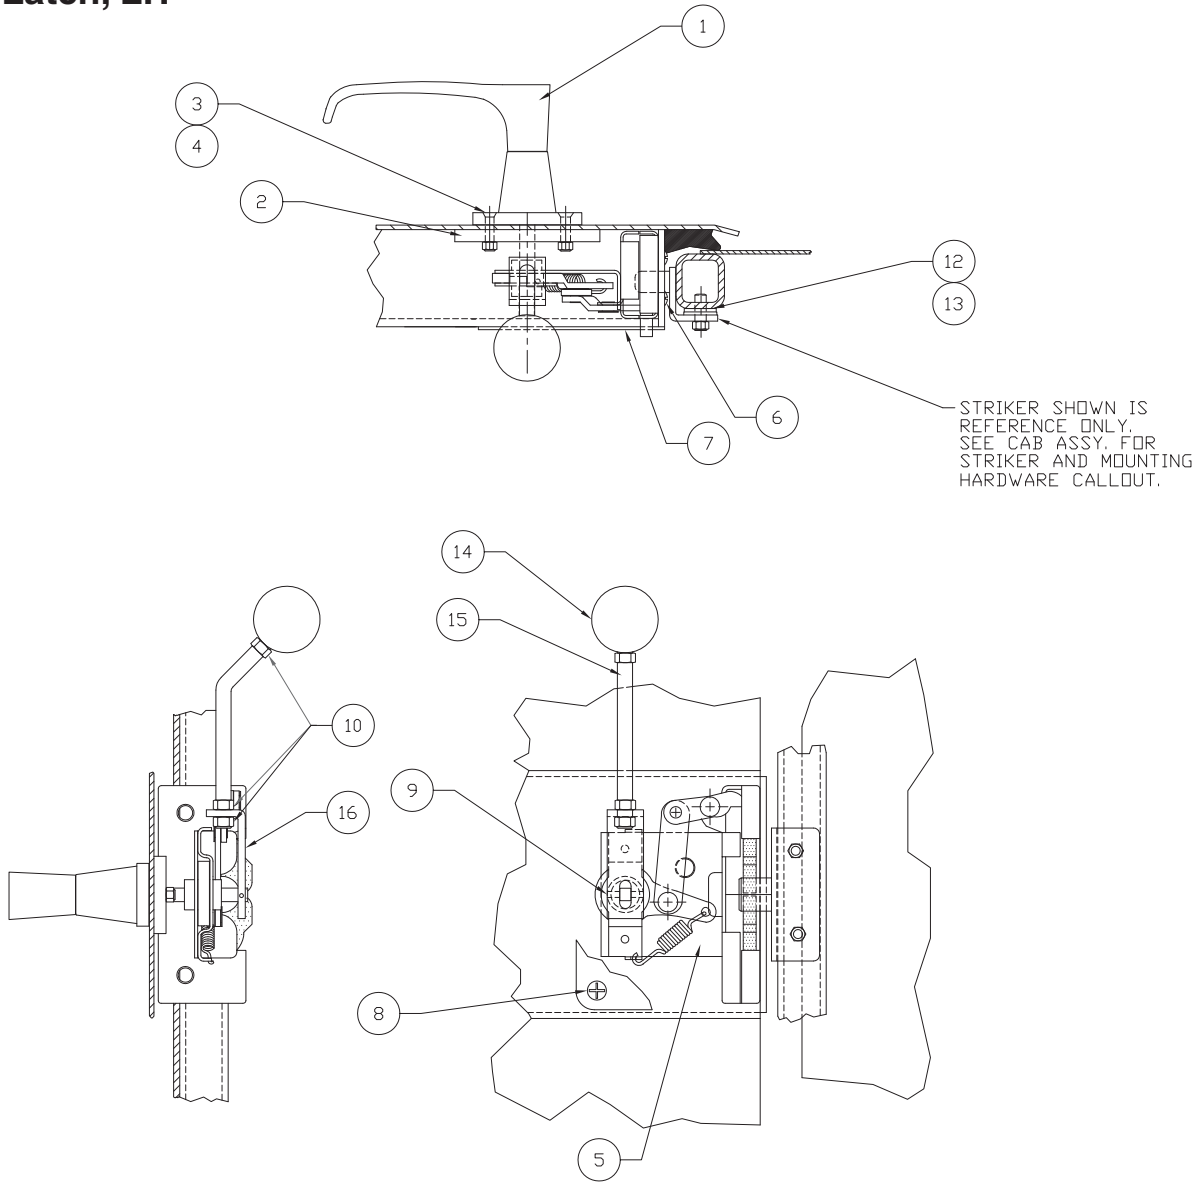

Door Latch, LH

Item	Part No.	Qty	Description	Item	Part No.	Qty	Description
568431 Latch Installation, LH							
1	568434	1	. Handle	9	226183	1	. Pin, Spring
2	559649	1	. Bar,Back	10	00114502	3	. Jam Nut
3	226181	2	. Machine Screw	12	559815	1	. Shim
4	224191	2	. Nut, Esna	13	559816	1	. Shim
5	226084	1	. Latch & Release Link,LH	14	215062	1	. Knob, Plastic
6	223965	4	. Machine Screw	15	562457	1	. Handle,Valve
7	568399	1	. Plate,Cover	16	568398	1	. Bracket
8	226182	3	. Tap Screw				