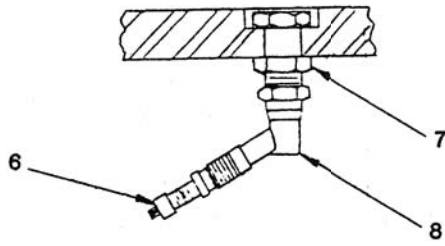

Rear Wheel Assembly (Steer)

VALVE DETAIL

Item	Part No.	Qty	Description	Item	Part No.	Qty	Description
561173 Wheel Assembly				5	226350	1	. Bead Seat
1	225494	1	. Ring, Lock	6	221835	1	. Housing, Core
2	225495	1	. O-Ring	7	221834	1	. Spud Assembly
3	206053	2	. Flange	8	221836	1	. Stem, Valve
4	561174	1	. Rim Base Assembly				