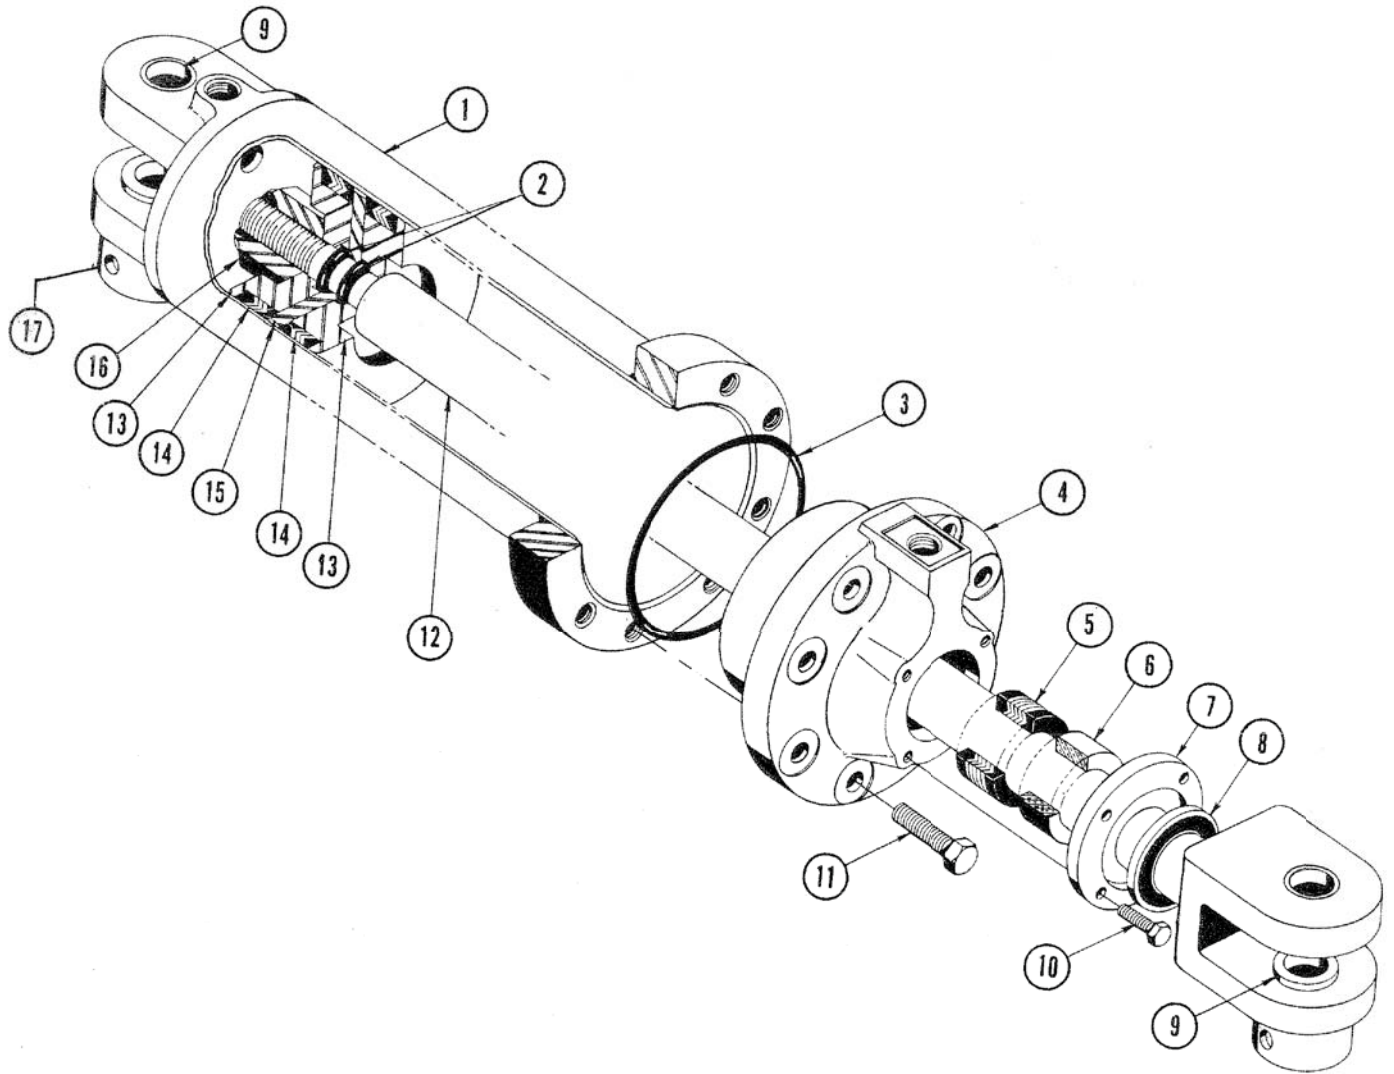

Hydraulic Cylinder

Item	Part No.	Qty	Description	Item	Part No.	Qty	Description
	526154		Hydraulic Cylinder				
1	526157	1	. Barrel & Base Assembly		512821	1	. Clevis Eye (only)
2	* 203515	2	. O-Ring	13	505612	2	. Piston
3	* 203549	1	. O-Ring	14	* 505613	1	. Packing Set
4	524894	1	. Packing Gland	15	505614	1	. Spacer
5	* 505610	1	. Packing	16	219929	1	. Nut
6	505609	1	. Bushing	17	515546	2	. Lock Collar
7	505608	1	. Retainer		541616	2	. Pin, Stem & Base End (not shown)
8	* 206345	1	. Wiper Seal				
9	505880	4	. Bushing				
10	220875	4	. Capscrew				
11	221660W	8	. Capscrew				
12	526150	1	. Stem & Eye Assembly				

* Included in 518925 Service Kit