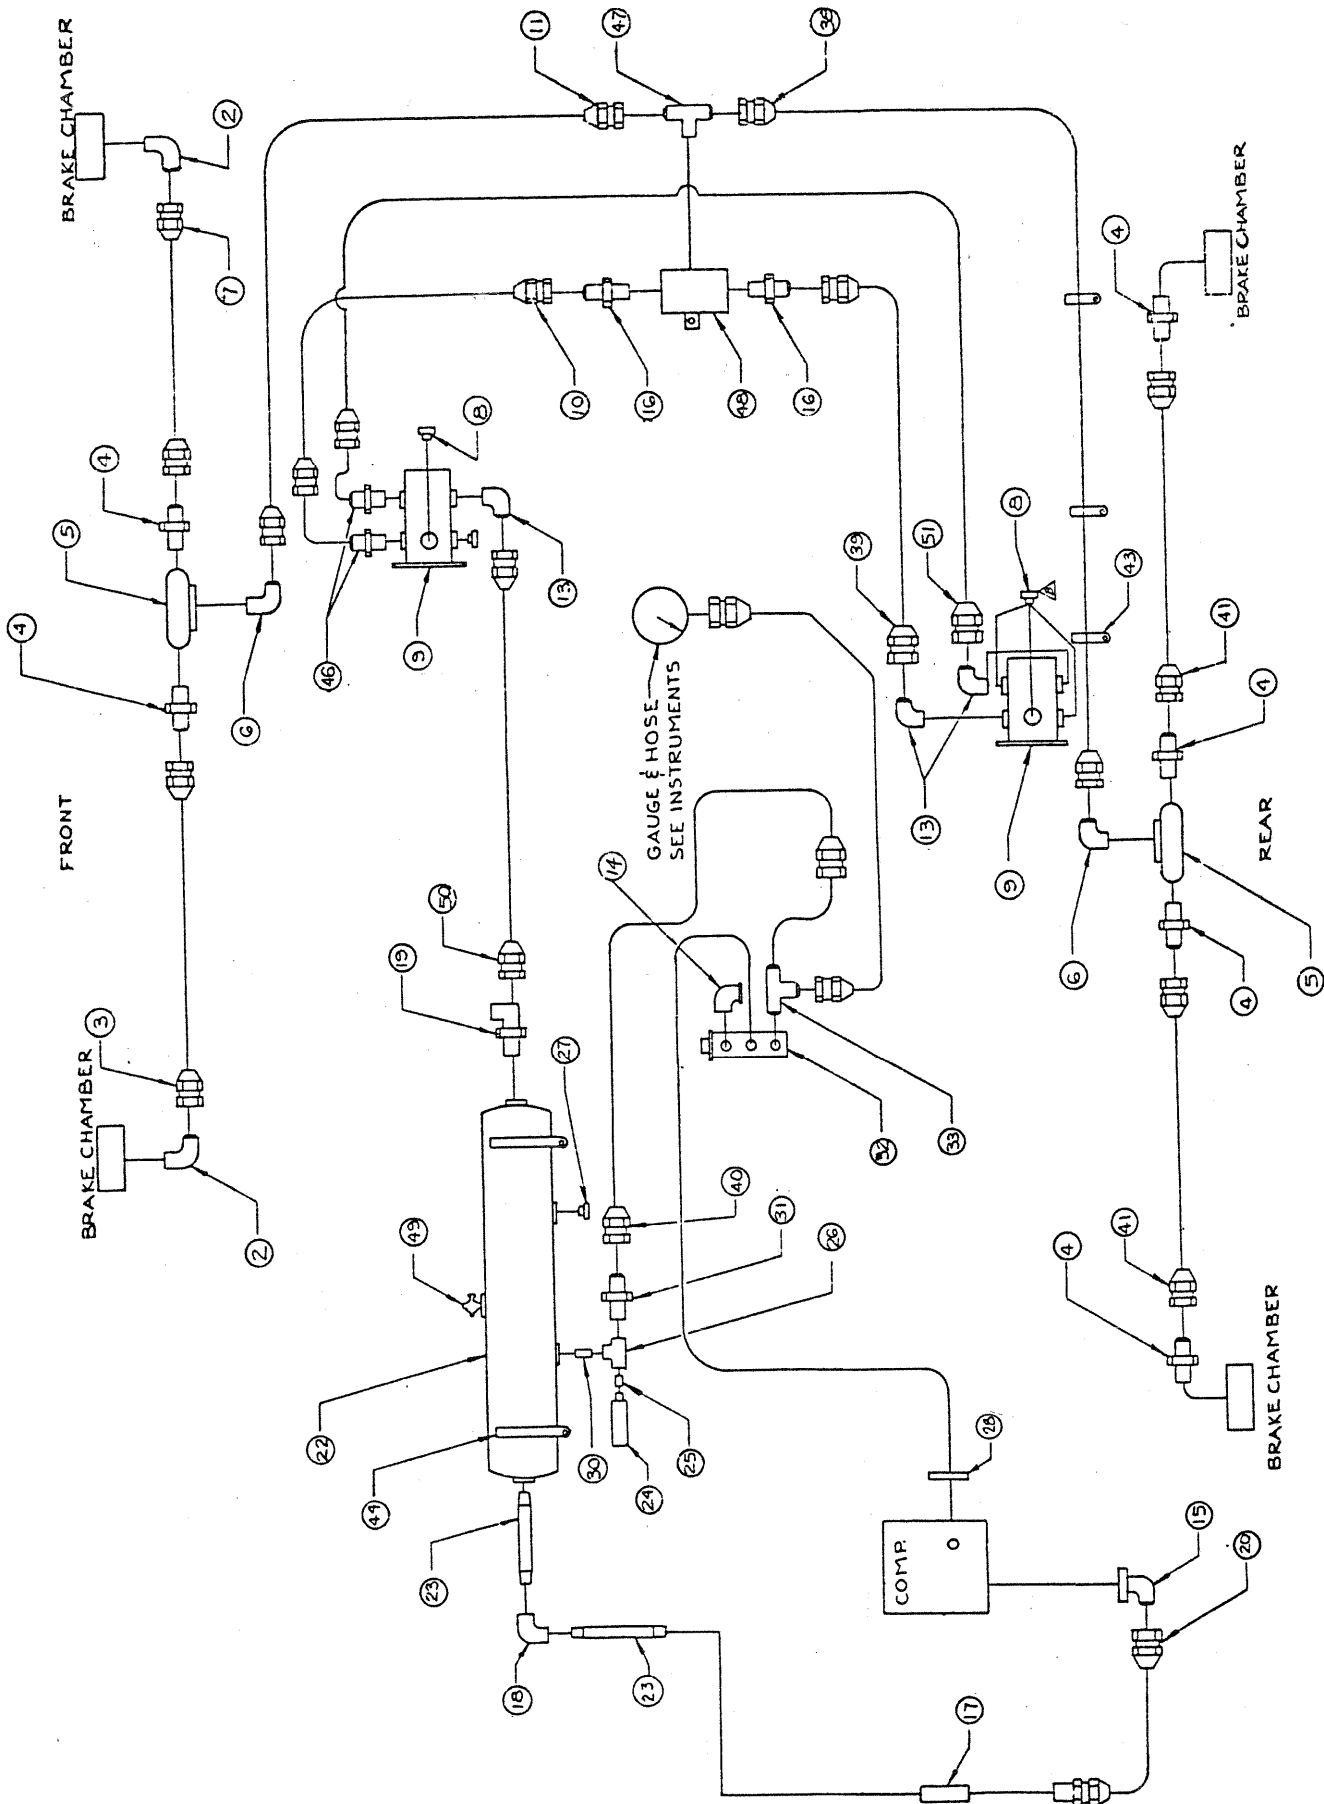

AIR PLUMBING SCHEMATIC

AIR PLUMBING SCHEMATIC

ITEM	PART NO	QTY	DESCRIPTION	ITEM	PART NO	QTY	DESCRIPTION
	522648		Air Plumbing Schematic				
2	209396	2	. Adapter	27	-----	1	. Pipe, 3/8NPT
3	209667	1	. Hose Asm	28	208931	1	. Gasket
4	209304	6	. Adapter	30	-----	1	. Close Nipple, 3/8NPT
5	207900	2	. Quick Release	31	209391	1	. Adapter
6	209397	2	. Adapter	32	208930	1	. Governor
7	209922	1	. Hose Asm	33	209109	1	. Tee Adapter
8	209917	5	. Plug, 1/2NPT	36	518764	1	. Pipe
9	212557	2	. Treadle Valve	37	-----	2	. Pipe
10	204273	1	. Hose Asm	38	209284	1	. Hose Asm
11	208211	1	. Hose Asm	39	209575	1	. Hose Asm
13	209399	3	. Adapter	40	209977	1	. Hose Asm
14	-----	1	. Straight El, 90 ^o , 1/8NPT	41	209271	2	. Hose Asm
15	208374	1	. Discharge Fitting	43	209579	15	. Clamp
16	209305	2	. Adapter	44	207905	2	. Tank Strap
17	206172	1	. Check Valve	46	209633	2	. Adapt4er
18	-----	3	. Pipe Elbow, 90 ^o , 3/4"	47	209954	1	. Tee Adapter
19	209046	3	. Adapter, St.	48	207921	1	. Shuttle Valve
20	206642	1	. Hose Asm	49	207903	1	. Drain Cock, 1/4NPT
22	207904	1	. Tank	50	211699	1	. Hose Asm
23	-----	1	. Pipe Nipple, 3/4NPT x 7"	51	209948	1	. Hose Asm
24	207901	1	. Safety Valve		503252	1	. Quick Release Valve Mtg (Not Shown)
25	-----	1	. Pipe Bushing, 3/8 x 1/4NPT				
26	-----	1	. Pipe Tee, 3/8NPT		504991	2	. Clamp (Not Shown)