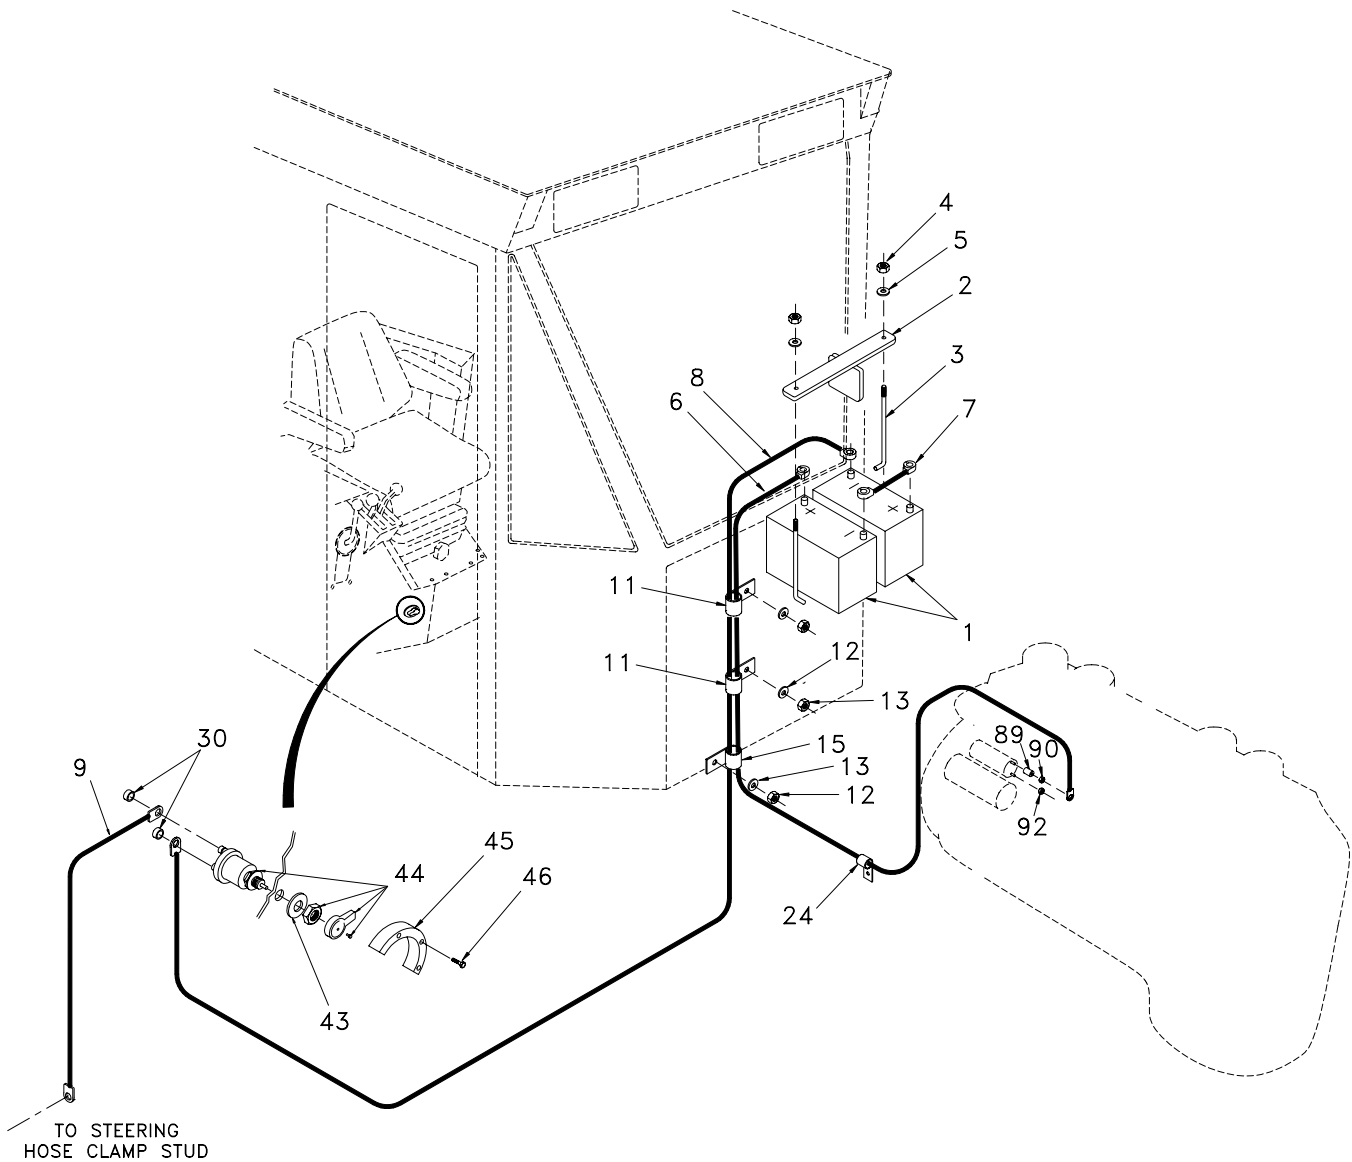

Battery Cable/Disconnect

Item	Part No.	Qty	Description	Item	Part No.	Qty	Description
1	R1939352	2	. Battery	14	209579	1	. Clamp
2	R14590	1	. Battery Holddown	20	R15171	2	. Wire Boot
3	R14594	2	. Hook	26	R13811225	3	. Capscrew
4	R13811190	1	. Locknut	43	R2020632	1	. Face Plate
5	R13802914	1	. Hard Washer	44	224299	1	. Master Disconnect Switch
6	R14471	1	. Wire Assembly	45	R11549	1	. Switch Guard
7	R14472	1	. Wire Assembly	46	221872	3	. Capscrew
8	R14473	1	. Wire Assembly	89	R1938882	1	. Ext Bushing
9	R14074	1	. Battery Cable	90	R13811416	1	. Hex Nut
11	R13803042	2	. Clip, Insul	92	R15579	1	. Locknut