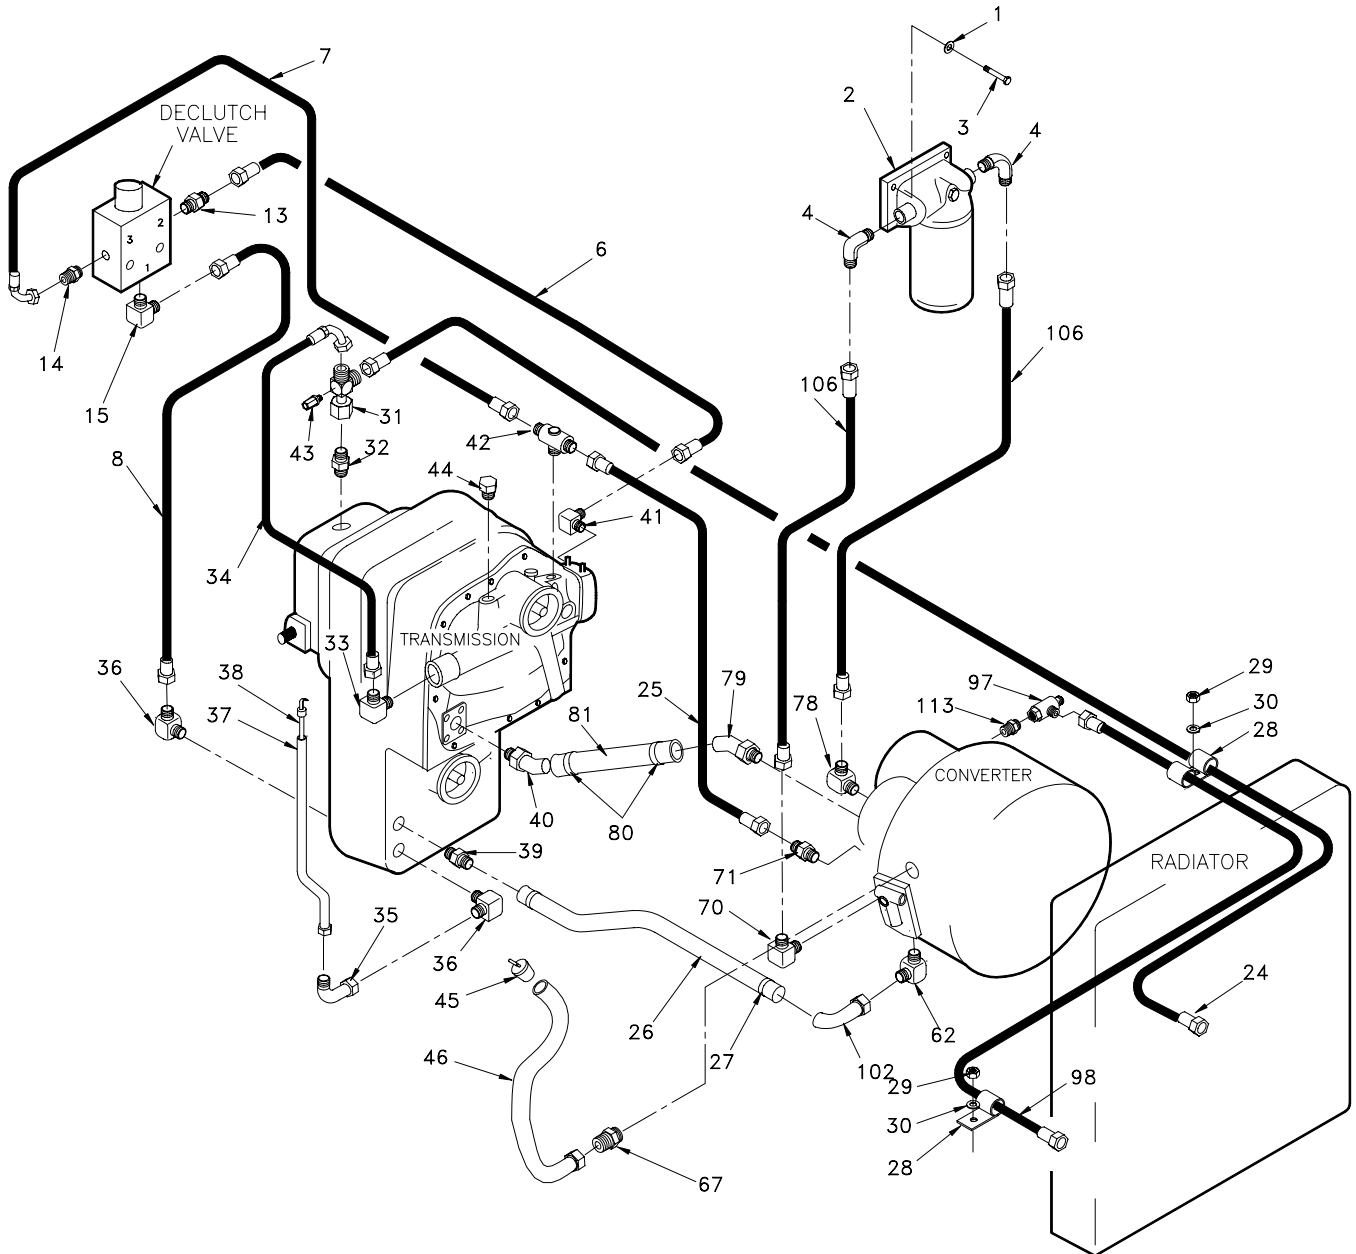

Transmission and Converter Plumbing

Item	Part No.	Qty	Description	Item	Part No.	Qty	Description
1	R13811431	24	. Hard Washer	36	R11131	2	. Fitting, El
2	R1930615	1	. Filter	37	R11137	1	. Dipstick Tube Assembly
	R1992156	1	. . Transmission Filter Element	38	R10680	1	. Dipstick
3	R13811037	4	. Capscrew	39	R667289	1	. Fitting
4	12666	2	. El Fitting	40	R12600123	1	. Fitting
6	R12033	1	. Hose Assembly	41	209790	1	. Fitting, Ff
7	R12124	1	. Hose Assembly	42	R14293	1	. Fitting, Te
8	R12227	1	. Hose Assembly	43	R13801762	1	. Fitting, Mc
13	223929	1	. Fitting, St	44	223561	1	. Fitting, Mc
14	211560	1	. Fitting, St	45	R15594	1	. Vacuum Cap
15	R13466	1	. Fitting	46	R15460	1	. Fill Tube Assembly
24	R14801	1	. Hose Assembly	62	209419	1	. Fitting, El
25	R12123	1	. Hose Assembly	70	209490	1	. Fitting, El
26	R14361	1	. Hose	71	23577	1	. Fitting, St
27	R13809929	2	. T-Bolt Clamp	78	12666	1	. Fitting, El
28	R13805003	3	. Clip, Insul	79	R1937684	1	. Hose End
29	R13811191	2	. Locknut	80	R13809935	2	. T-Bolt Clamp
30	R13806980	2	. Flat Washer	81	R12600125	1	. Hose
31	R15199	1	. Fitting	97	R16480	1	. Fitting
32	209620	1	. Fitting, St	98	R14802	1	. Hose Assembly
33	209715	1	. Fitting, El	102	R2560856	1	. Suction Tube Assembly
34	R12609	1	. Hose Assembly	106	R12307	2	. Hose Assembly
35	210769	3	. Fitting, El	113	209620	1	. Fitting, St