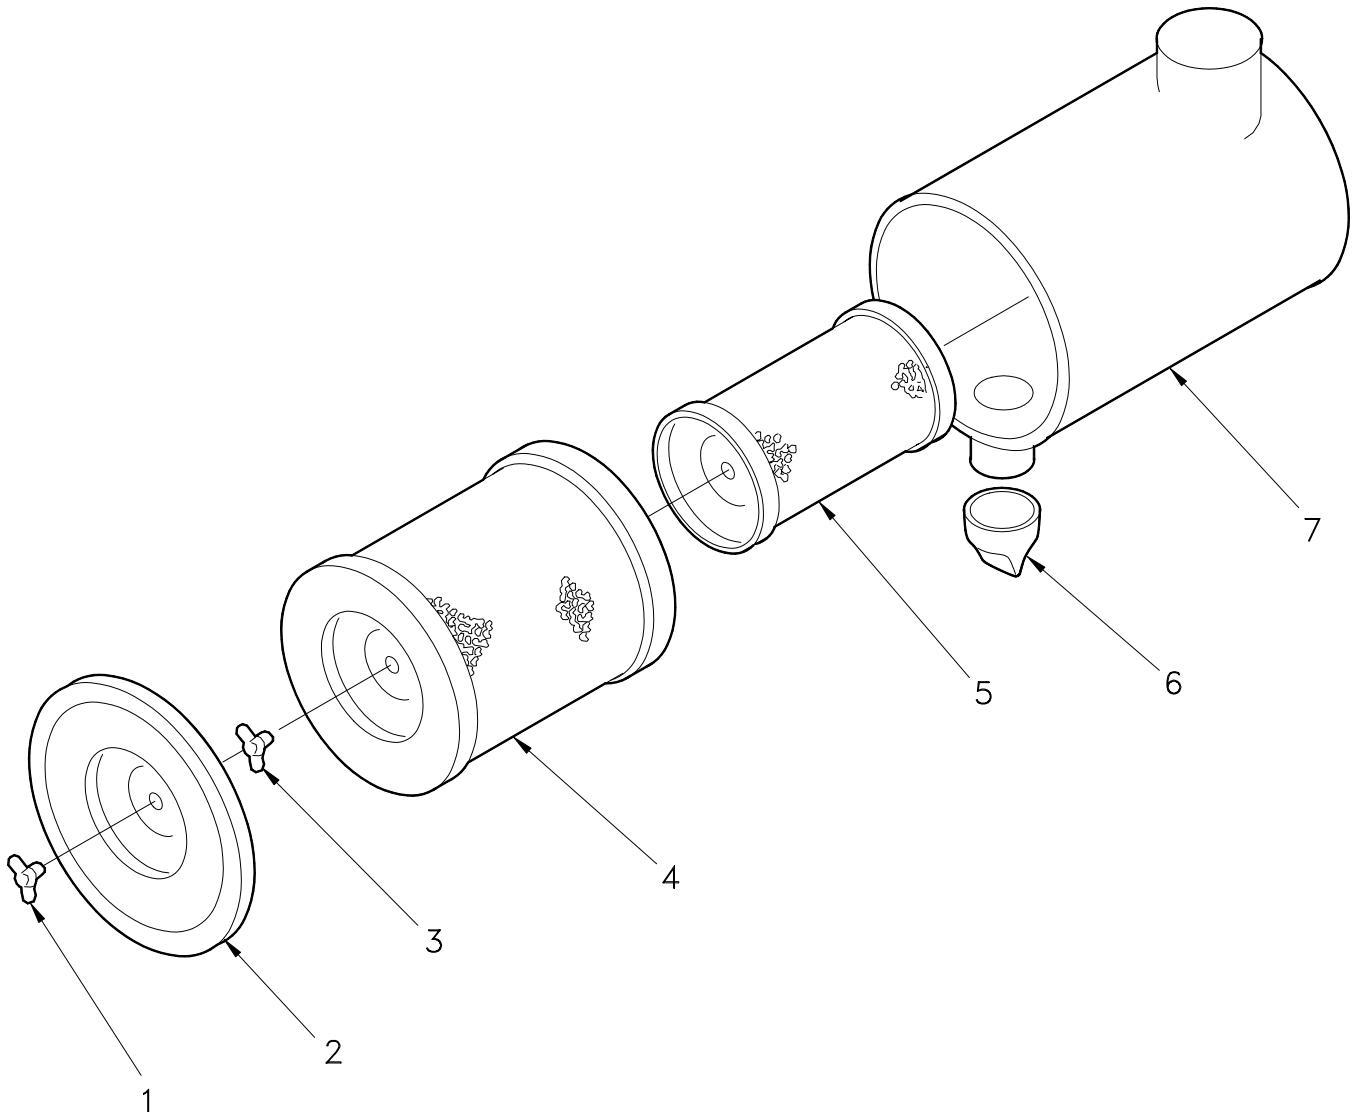

Air Cleaner Assembly

Item	Part No.	Qty	Description	Item	Part No.	Qty	Description
	R10396		Air Cleaner Assembly				
1	R1991857	1	. Wing Nut	5	R12607137	1	. Primary Filter Element
2	NSS	1	. Cover	6	R9032514	1	. Vacuator
3	R1991856	1	. Wing Nut	7	NSS	1	. Body
4	R12607138	1	. Safety Filter Element