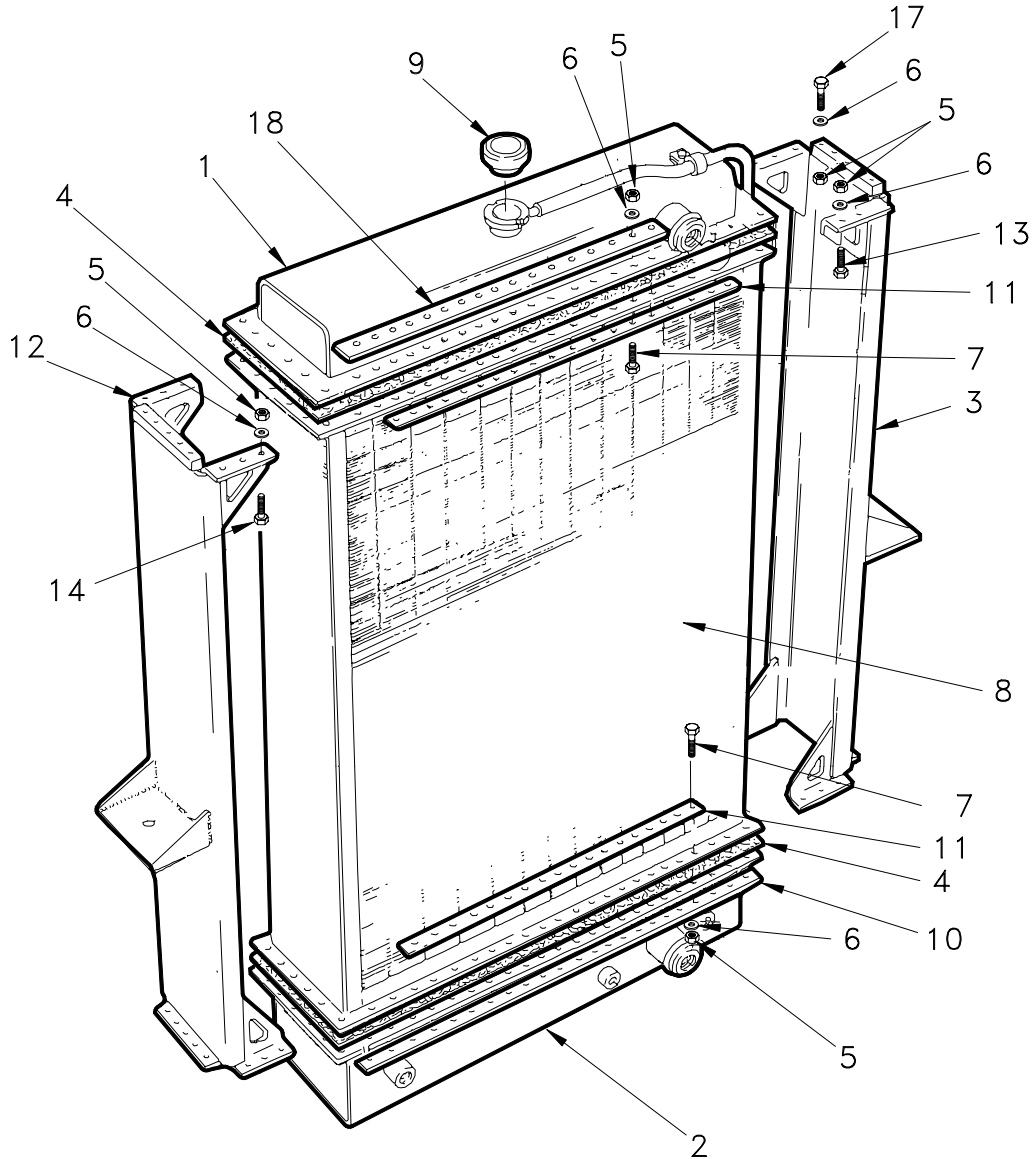

SN H67: 1501-1609, 1611-1614, 1617-1629, 1631-1633
For units converted to three-section radiator, please refer to 206.03B

Radiator

Item	Part No.	Qty	Description	Item	Part No.	Qty	Description
	R10203		Radiator				
1	R13858	1	. Tank Top	12	R1992630	1	. Side, RH
2	R13857	1	. Bottom Tank	13	R13800171	8	. Capscrew
3	R1992631	1	. Side, LH	14	R13800175	24	. Capscrew
4	*a ———	4	. Gasket	15	R12000059	1	. Tube
	*a ———	4	. Gasket	16	R13865	1	. Bar
5	R13811512	68	. Nut	17	R13863	1	. Plug
6	R13806978	88	. Washer	18	R13860	1	. Plug
7	R13800173	35	. Capscrew	19	R13861	1	. Plug
8	R13856	1	. Core	20	R13862	1	. Plug
	*b R13867	2	. Bracket	21	R13800159	20	. Capscrew
	*b R13868	2	. Pad	22	R13866	1	. Bar
9	R11519	1	. Cap				
10	R13864	3	. Bar				
11	R13859	4	. Bar				

*a included in R11584 Seal Kit (Qty 2 For Complete Rad)

*b Not Illustrated