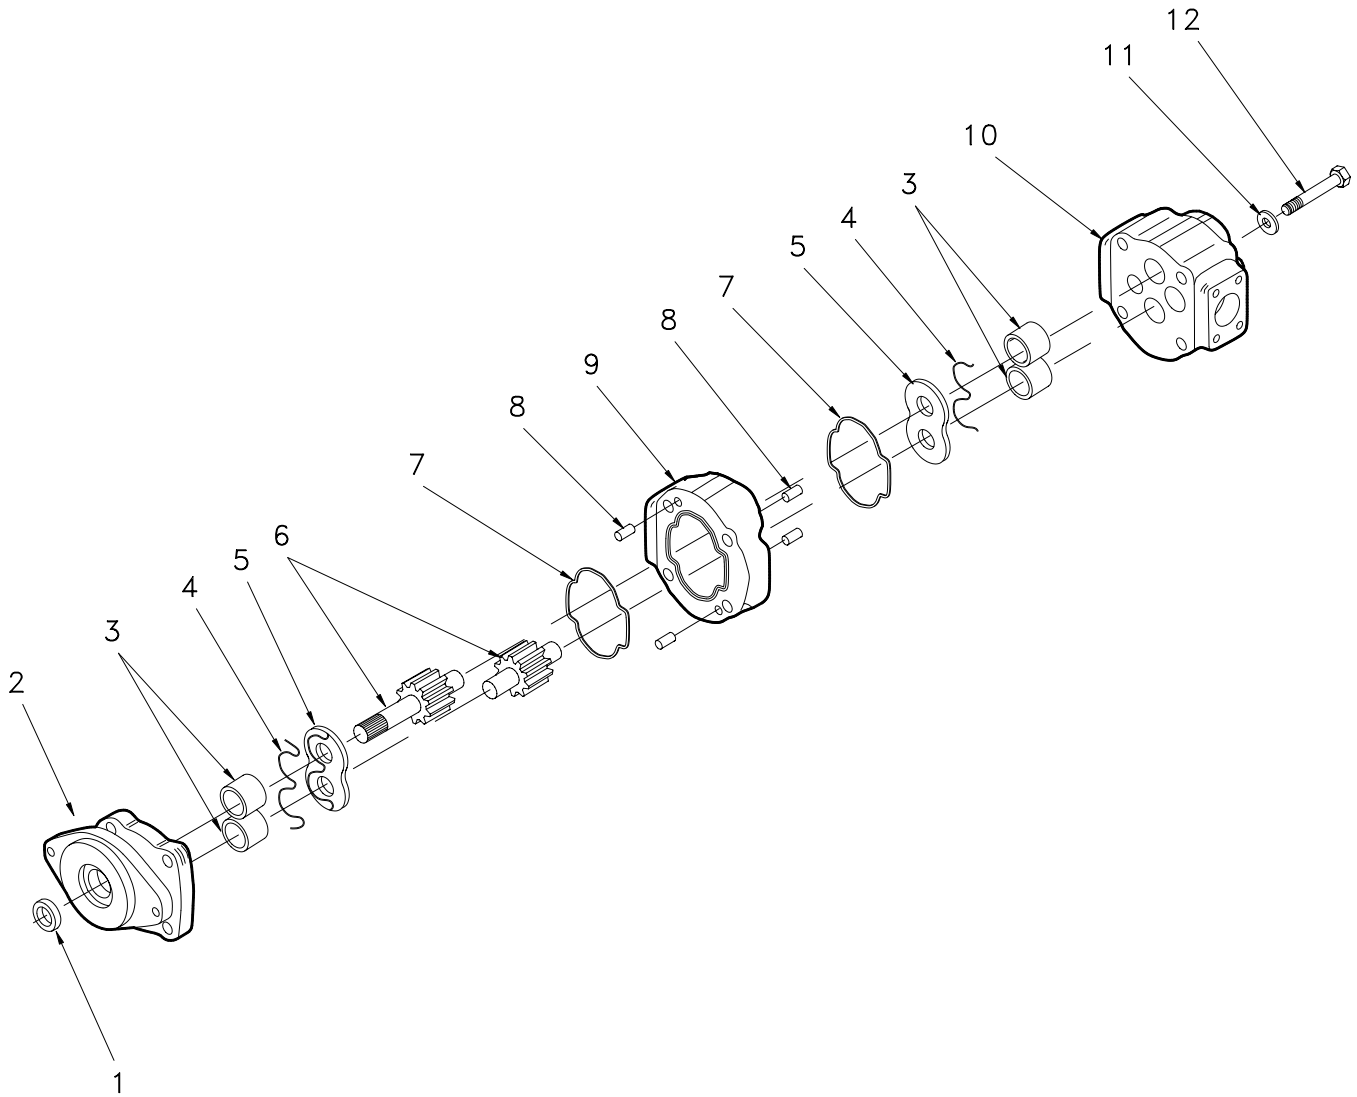

Main Hydraulic Pump

Item	Part No.	Qty	Description	Item	Part No.	Qty	Description
	R14410		Hydraulic Pump				
1	R1991925	1	. Seal	7	R15031	1	. Gasket Seal
2	NSS	1	. End Cover	8	222938	4	. Dowel Pins
3	R15027	2	. Bushings	9	NSS	1	. Gear Housing
4	R15028	1	. Channel Seal	10	NSS	1	. Bearing Carrier
5	R15029	2	. Thrust Plates	11	R15032	4	. Washer
6	R15030	1	. Gear Set	12	R15033	4	. Capscrews