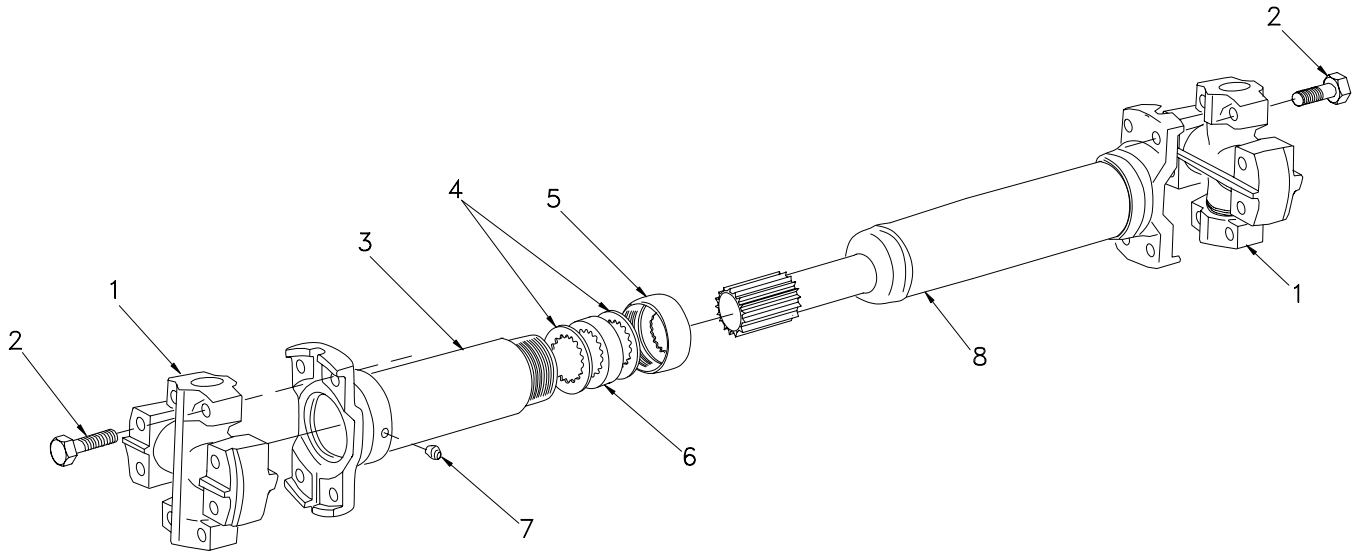

### Driveline - Transmission to Pillow Block

Item	Part No.	Qty	Description	Item	Part No.	Qty	Description
	<b>R12575622</b>		<b>Driveline Trans. to Pillow Block</b>				
1	R1992656	2	. U-Joint Assembly	6	*a ———	1	. . Seal
2	R13806346	8	. . Capscrew	7	R11628	1	. . Grease Fitting
3	R12973189	1	. Yoke Assembly	8	R12973190	1	. Propshaft
4	*a ———	2	. . Washer				
5	*a ———	1	. . Retainer				*a included in R12969570 Service Kit