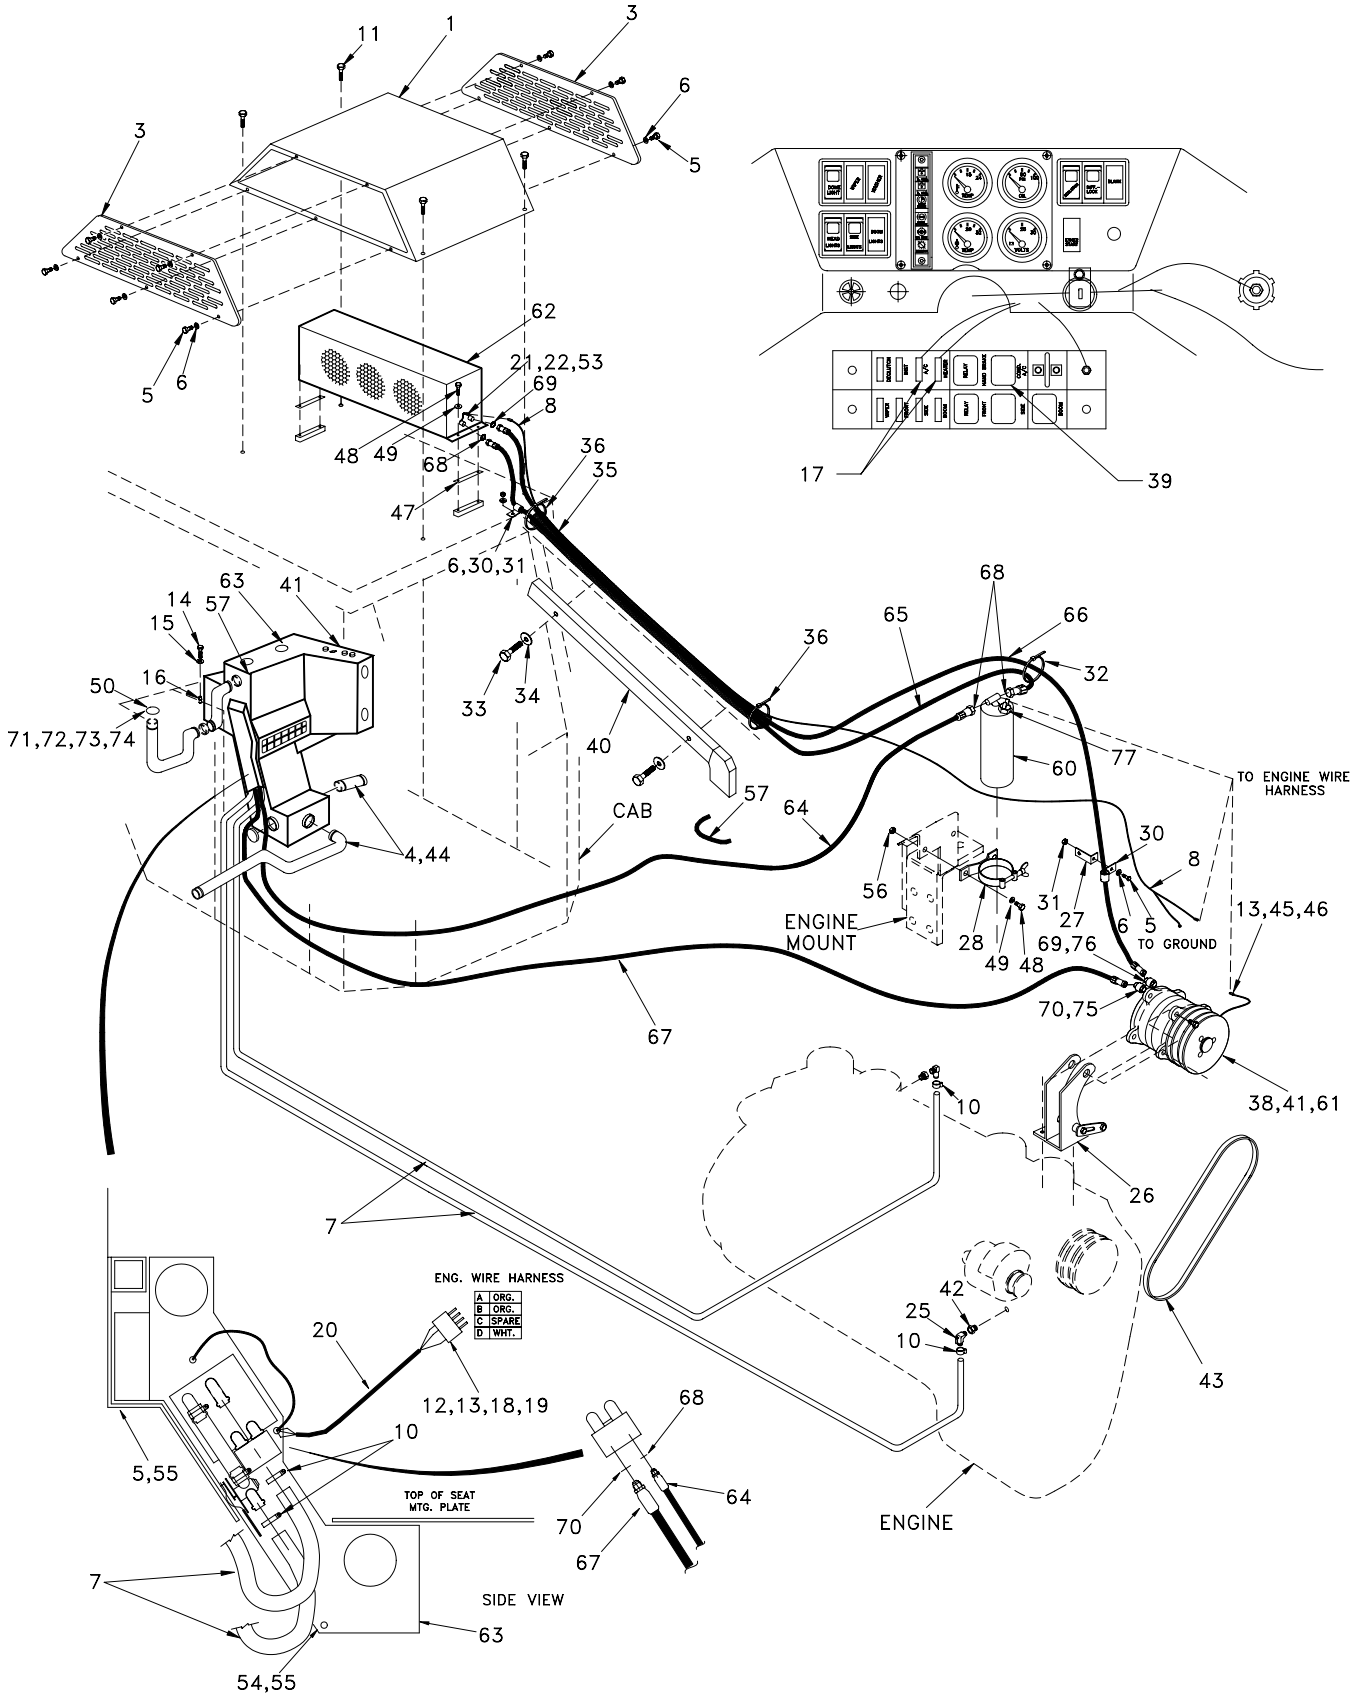

SN H67: 1503-1511, 1515-1524, 1526, 1528-1542, 1544-1547, 1550-1554, 1556-1561, 1563-1566, 1573-1577, 1580-1584, 1587-1598, 1601-1602, 1605-1606, 1608-1611, 1614-1622, 1624-1630, 1633-1634, 1636-1647,

Air Conditioning/Heater Installation

Item	Part No.	Qty	Description	Item	Part No.	Qty	Description
1	R14575	1	. Canopy, Condenser	40	R14204	1	. Cover, A/C Lines
2	*a R13658	1	. Air Conditioner/Heater Kit	41	R17038	2	. Decal
3	R14577	2	. Plate, Grille	42	209504	1	. Fitting, St
4	201456	8	. Clamp, Hose	43	R10776	1	. Belt, A/C
5	R13811035	13	. Capscrew	44	R10672	8'	. Hose, Air
6	R13811431	14	. Washer, Hard	45	R740864	1	. Connector, Wire
7	203190	30'	. Hose, Heater	46	R740866	1	. Pin, Male
8	R11140	1	. Wire Harness, Air Conditioner	47	R14711	2	. Strip
9	236572	1	. Stud, Weld	48	R13811011	6	. Capscrew
10	R13803305	4	. Clamp, Hose	49	R13802914	6	. Hard Washer
11	R13811080	4	. Capscrew	50	R13809446	4	. Capscrew
12	R740863	1	. Seal, Cavity	53	R740868	2	. Seal, Wire
13	R740867	4	. Seal, Wire	54	R13811037	2	. Capscrew
14	R13805980	2	. Capscrew	55	R13811458	4	. Hard Washer
15	R13812213	2	. Flat Washer	56	232939	2	. Nut, Esna
16	R550083	2	. Nutsert	57	225871	2'	. Trim, Edge
17	R14203	2	. Fuse	60	R10569	1	. Drier, Receiver
18	R740873	1	. Connector, Wire	61	R14209	1	. Compressor
19	R740882	3	. Sleeve, Female	62	* R14210	1	. Condenser (803.04A)
20	219390	5'	. Loom, Auto	63	* R14211	1	. Air Conditioner/Heater (803.03A)
21	R740885	1	. Connector, Wire	64	R10661	1	. Hose
22	R740865	2	. Pin, Male	65	R10660	1	. Hose
25	203274	1	. Valve, Shutoff	66	R10659	1	. Hose
26	R10603	1	. Bracket, Comp Mounting	67	R10658	1	. Hose
27	R1939857	1	. Bracket	68	R10662	4	. O-Ring
28	R15497	1	. Clamp	69	R10663	3	. O-Ring
30	R13808099	3	. Clip, Insul	70	R10664	3	. O-Ring
31	R13811191	4	. Lockut	71	235048	4	. Screw
32	R1736910	2	. Strap, Tie	72	R10671	1	. Adapter
33	R13811079	2	. Capscrew	73	R840286	1	. Louver
34	R13806871	2	. Hard Washer	74	R11060	1	. Plate, Mounting
35	R13469	36'	. Sleeve, Cordura	75	R10572	1	. Fitting
36	R1539058	4	. Strap, Tie	76	R10571	1	. Fitting
37	R10817	4LB	. Refrigerant	77	R10657	1	. Switch, Pressure
38	243348	4OZ	. Oil, Refrigerant				
39	R13661	1	. Relay				

*a Includes items 60-77