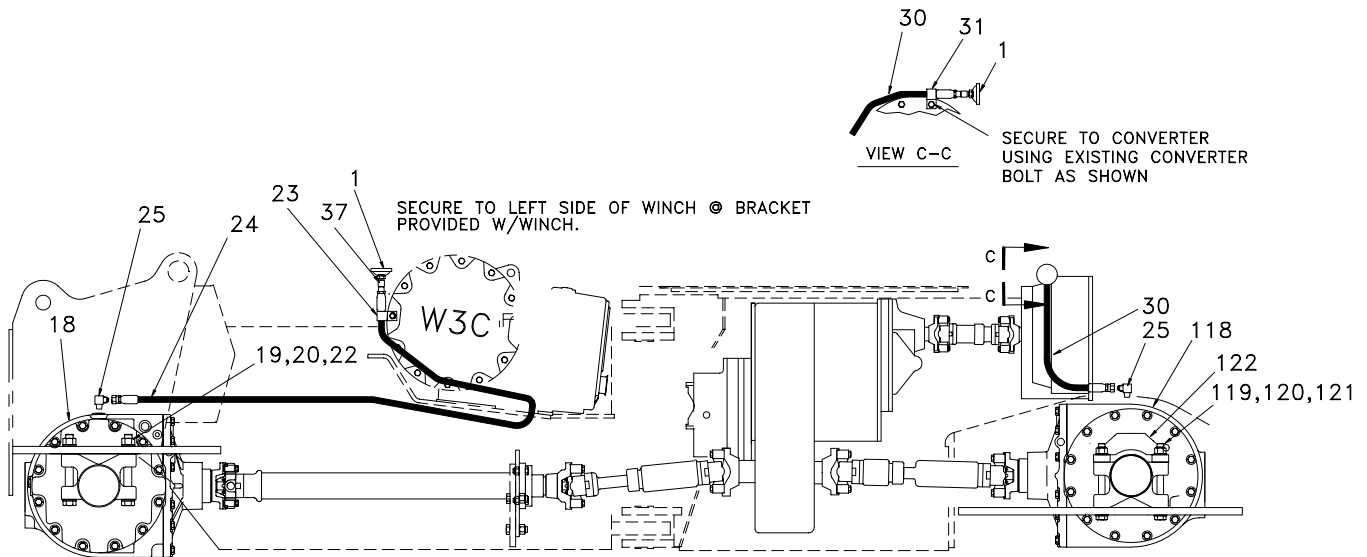

SN H67: 1519, 1521-1522, 1524, 1526, 1529-1531, 1538,
1540, 1544, 1546-1547, 1558, 1563, 1565-1568, 1575-1582,
1584-1585, 1590-1591, 1594-1595, 1597, 1599, 1603

Axle Installation

Item	Part No.	Qty	Description	Item	Part No.	Qty	Description
1	R238535	2	Breather	30	R14789	1	Hose Assembly
18	243215	1	Axle, Dif-Lok	31	R13803046	1	Clip, Insul
19	R14597	12	Capscrew	37	R13803988	2	Fitting, St
20	R13805170	12	Locknut	118	* R14274	1	Front Axle - Diff. Lock (403.04A)
22	R13813326	24	Hard Washer	119	R14645	8	Capscrew
23	R13803049	1	Clip, Insul	120	R13813326	16	Hard Washer
24	R14788	1	Hose Assembly	121	R13805170	8	Locknut
25	209410	2	Fitting, El	122	R14543	2	Axle Stop