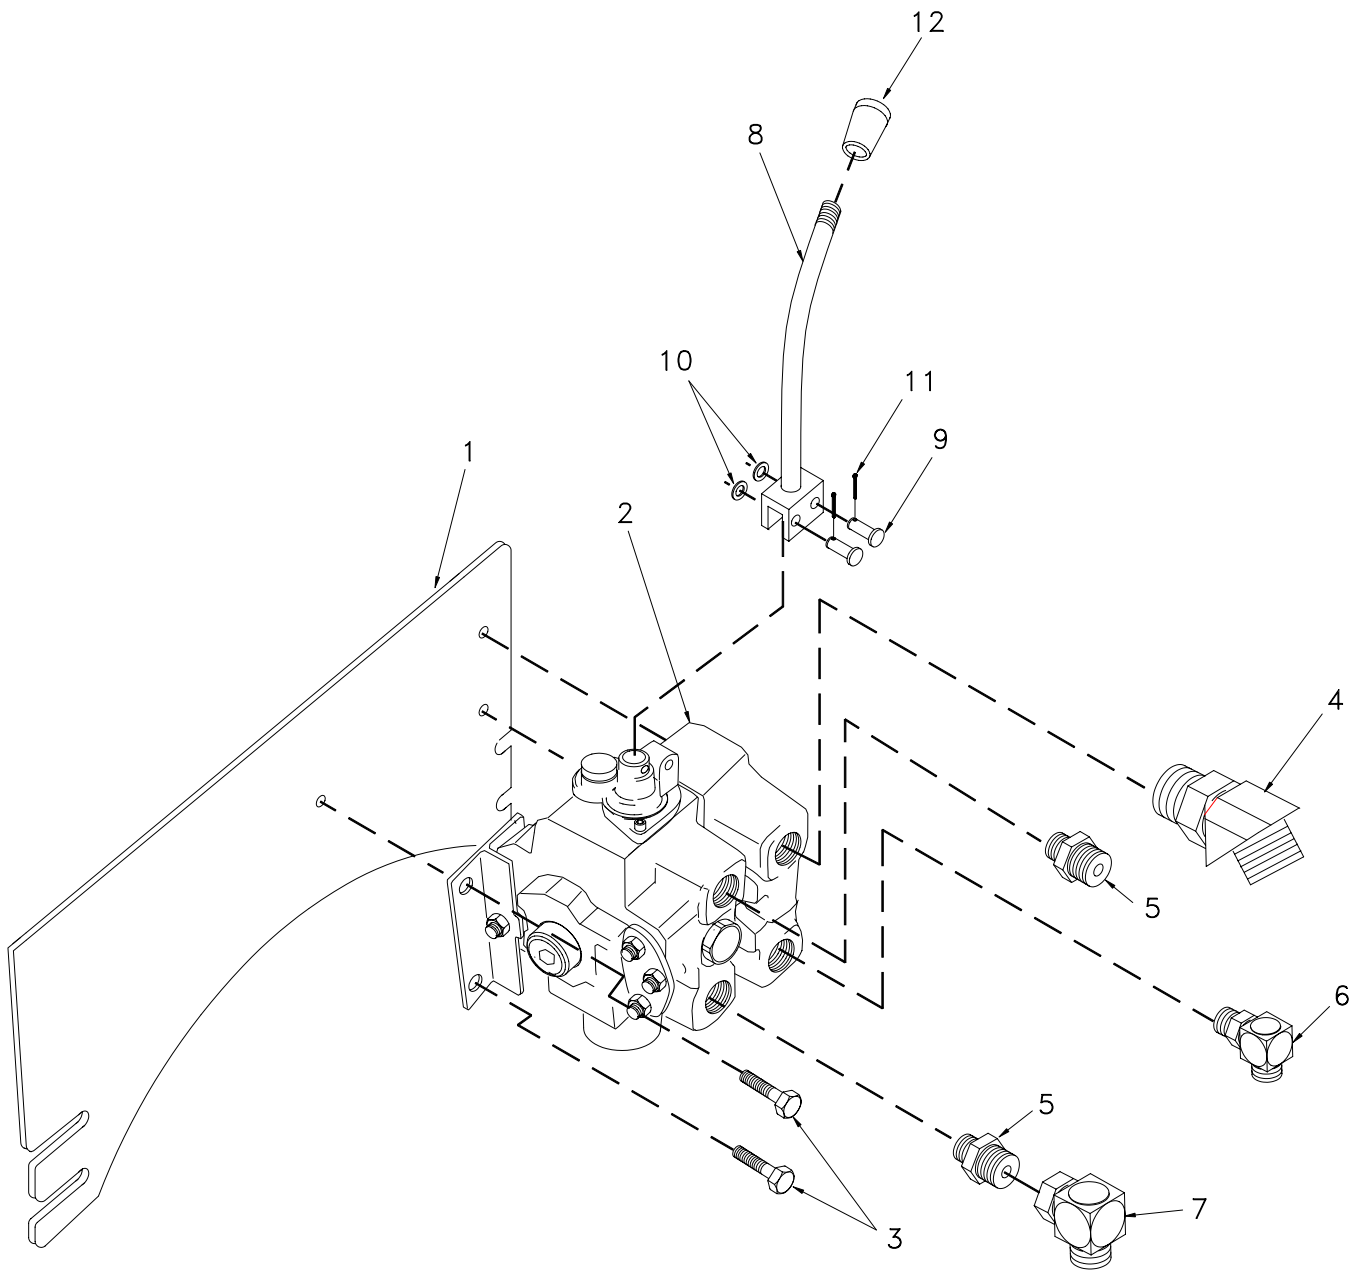

### Cable Hydraulic Control Valve Installation

Item	Part No.	Qty	Description	Item	Part No.	Qty	Description
	<b>R17556</b>		<b>Cable Hyd Control Valve Inst.</b>				
1	R15044	1	. Plate, Mounting	7	210769	1	. Fitting, EI
2	* R14332	1	. Cable Hyd. Ctrl. Valve (903.06A)	8	R17680	1	. Lever
3	201602	4	. Capscrew	9	R14521	2	. Pin, Clevis
4	R14513	1	. Fitting, Ff	10	R13811444	2	. Flat Washer
5	209069	2	. Fitting, St	11	R13800353	2	. Pin, Cotter
6	225129	1	. Fitting, EI	12	R14520	1	. Knob, Black