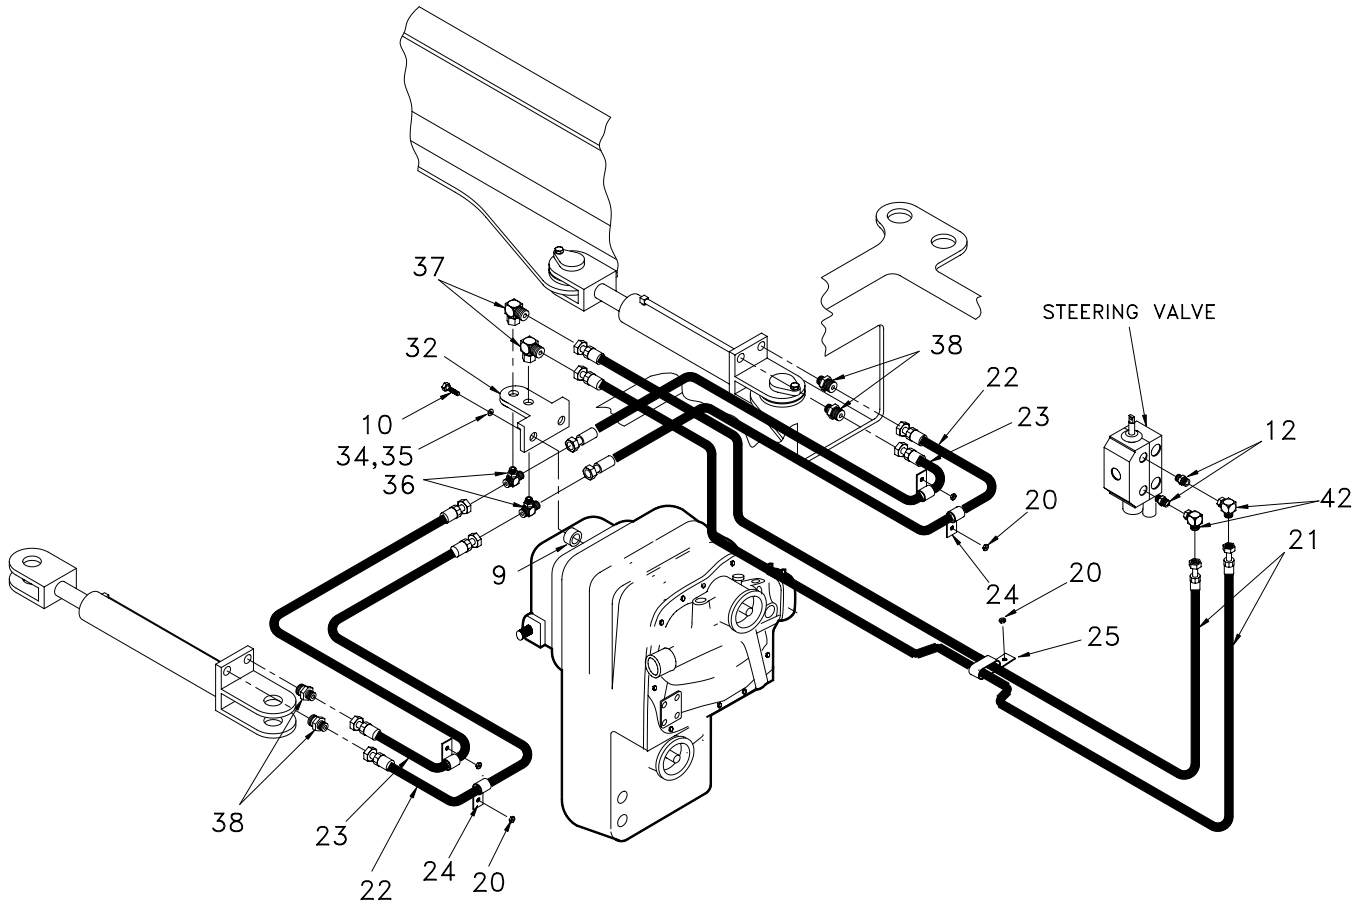

Steering Hydraulic System

Item	Part No.	Qty	Description	Item	Part No.	Qty	Description
9	R1301610	4	. Pipe	25	R13810033	1	. Clamp, Insul
10	R13811060	4	. Capscrew	32	R14371	1	. Bracket
12	209069	2	. Fitting, St	34	R13811432	2	. Hard Washer
20	223654	16	. Nut, Esna	35	R13806996	5	. Lockwasher
21	R12577836	2	. Hose Assembly	36	R14372	2	. Fitting, Te
22	R12578253	2	. Hose Assembly	37	210769	2	. Fitting, El
23	R1320757	2	. Hose Assembly	38	209069	4	. Fitting, St
24	R13803047	4	. Clip, Insul