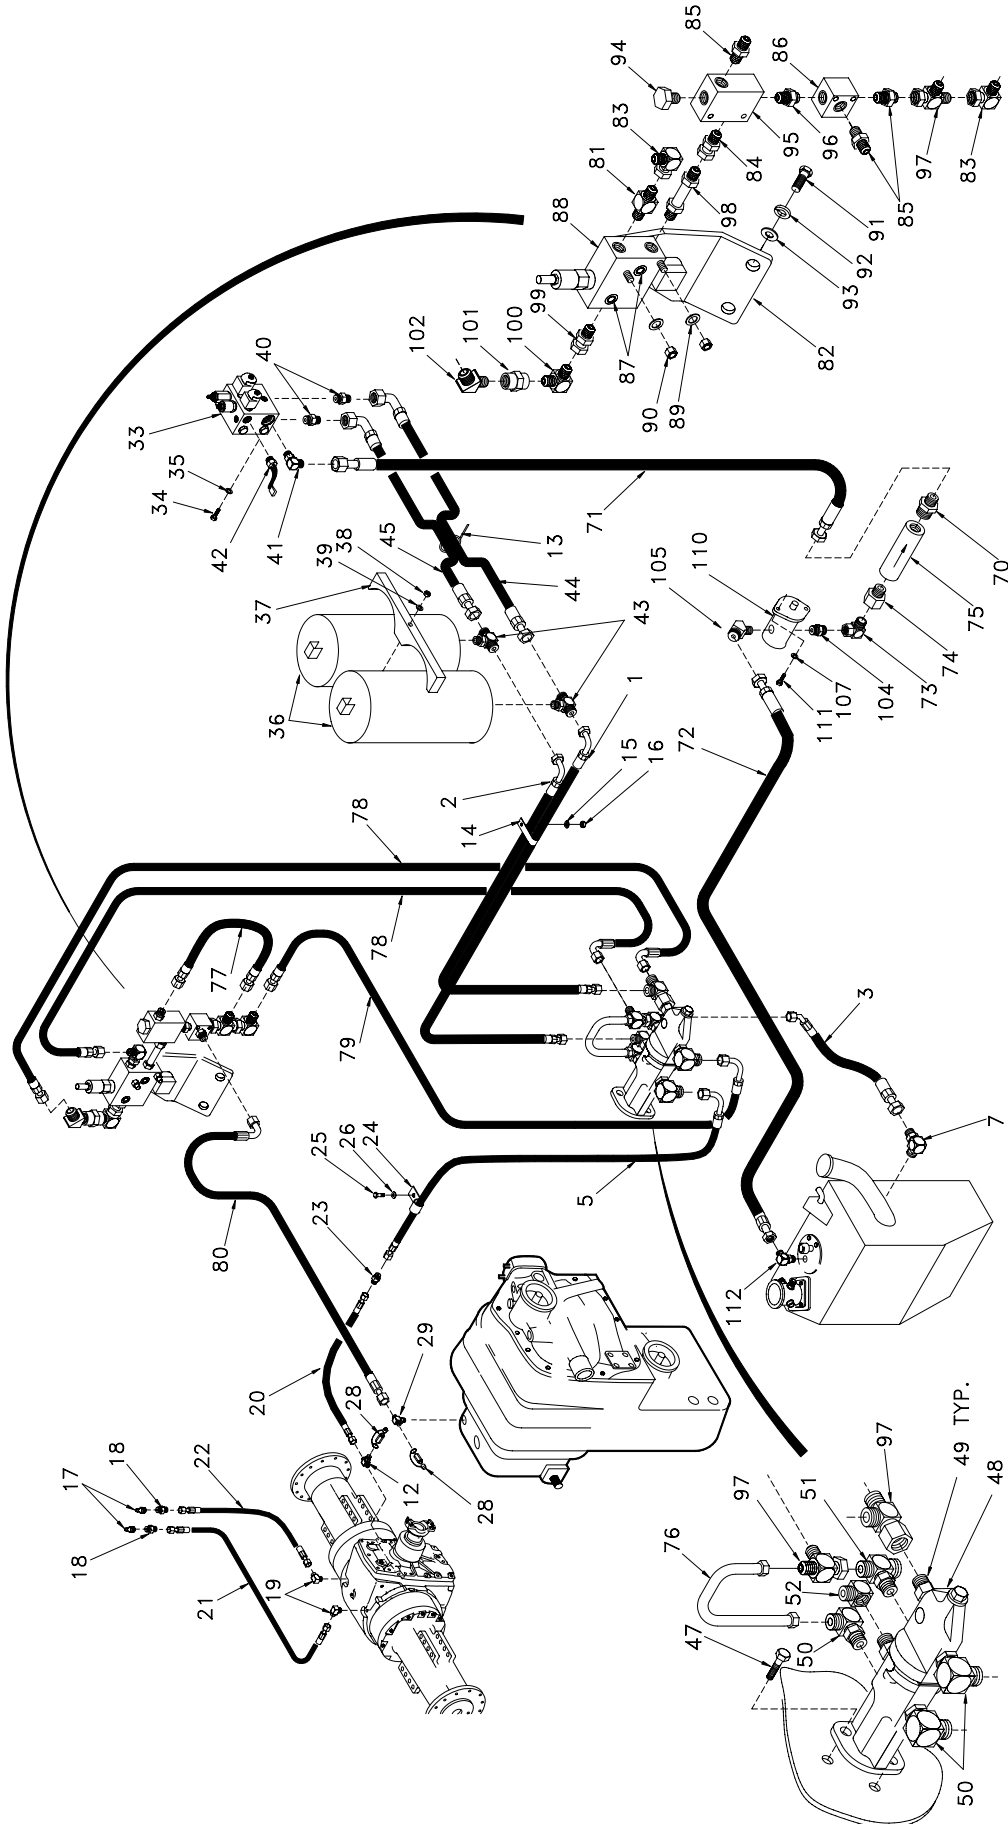

Brake Hydraulics

Item	Part No.	Qty	Description	Item	Part No.	Qty	Description
1	R11446	1	. Hose Assembly	52	211561	2	. Fitting, El
2	R12123	1	. Hose Assembly	70	209208	3	. Fitting, St
3	R12608	1	. Hose Assembly	71	R12092	1	. Hose Assembly
5	R14784	1	. Hose Assembly	72	R12579575	1	. Hose Assembly
7	22390	1	. Fitting, Ff	73	209166	1	. Fitting, El
12	223436	1	. Fitting, Te	74	R14377	1	. Fitting, St
13	R1736910	1	. Strap, Tie	75	244471	1	. Valve, Check
14	R13810028	1	. Clamp, Insulated	76	R17752	1	. Tube Assembly
15	R13811431	1	. Hard Washer	77	R13460	1	. Hose Assembly
16	R13811191	1	. Hardnut	78	R12124	2	. Hose Assembly
17	R1992651	2	. Screw, Bleeder	79	R12142	1	. Hose Assembly
18	209750	2	. Fitting, St	80	R12123	1	. Hose Assembly
19	223784	2	. Fitting, El	81	211560	1	. Fitting, St
20	R14785	1	. Hose Assembly	82	R17917	1	. Bracket
21	R14787	1	. Hose Assembly	83	211561	2	. Fitting, El
22	R14786	1	. Hose Assembly	84	R13984	1	. Fitting, St
23	209438	1	. Fitting, St	85	209754	3	. Fitting, St
24	209706	1	. Clamp	86	224303	1	. Valve, Shuttle
25	R13810858	1	. Capscrew	87	209423	2	. Fitting, Mc
26	R13806980	1	. Flat Washer	88	245091	1	. Manifold, Hydralock
27	R13469	6'	. Sleeve, Cordura	89	R13811445	2	. Flat Washer
28	236625	2	. Coupler, Male	90	R13811190	2	. Locknut
29	R13807532	1	. Fitting, Te	91	R13811146	2	. Capscrew
33	* R15592	1	. Br./Diff Lock Manifold (502.04A)	92	R13812518	2	. Lockwasher
34	R13801791	2	. Capscrew	93	R13811436	2	. Hard Washer
35	R13802914	2	. Hard Washer	94	244422	1	. Cartridge, Valve
36	* R13646	2	. Accumulator (502.05A)	95	244757	1	. Valve Body
37	R15545	1	. Bracket	96	221280	1	. Fitting, St
38	R13811086	1	. Capscrew	97	211562	3	. Fitting, Te
39	R13811433	1	. Hard Washer	98	236824	1	. Fitting, St
40	211560	2	. Fitting, St	99	R830008	1	. Fitting, St
41	19990	1	. Fitting, El	100	209409	1	. Fitting, El
42	R13649	1	. Switch, Pressure	101	26838	1	. Fitting, St
43	R13807532	2	. Fitting, Te	102	R1938847	1	. Fitting
44	R14267	1	. Hose Assembly	104	210774	1	. Fitting, St
45	R12117	1	. Hose Assembly	105	223642	1	. Fitting
47	231611	3	. Capscrew	107	R13812514	2	. Lockwasher
48	* R13576	1	. Brake Valve (502.01A)	110	* R16574	1	. Brake Hydraulic Pump (902.02A)
49	211560	2	. Fitting, St	111	R13811037	2	. Capscrew
50	R13801972	3	. Fitting, El	112	209715	1	. Fitting, El
51	R13807532	1	. Fitting, Te