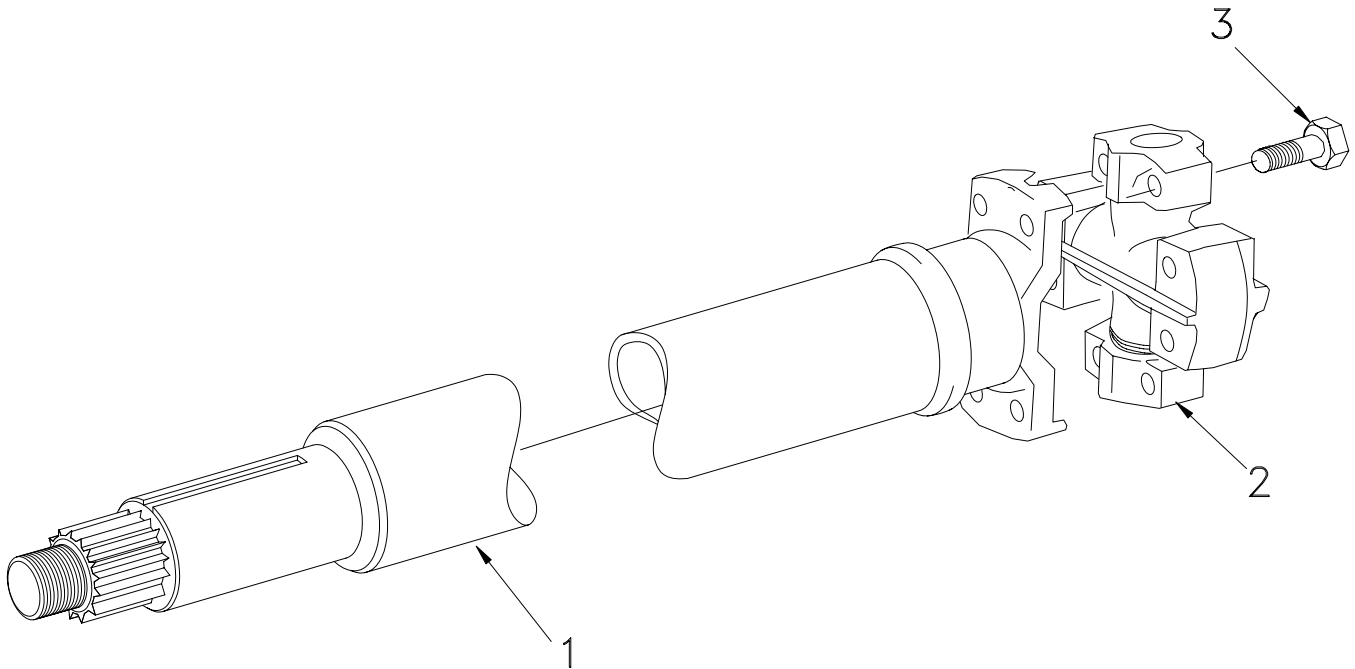

Driveline - Rear Axle (Long Wheel Base)

Item	Part No.	Qty	Description	Item	Part No.	Qty	Description
	R17753		Driveline - Rear Axle				
1	NSS	1	. Prop Shaft				
2	R12968397	1	. Spider Assembly				
3	R13802020	4	. . Capscrew