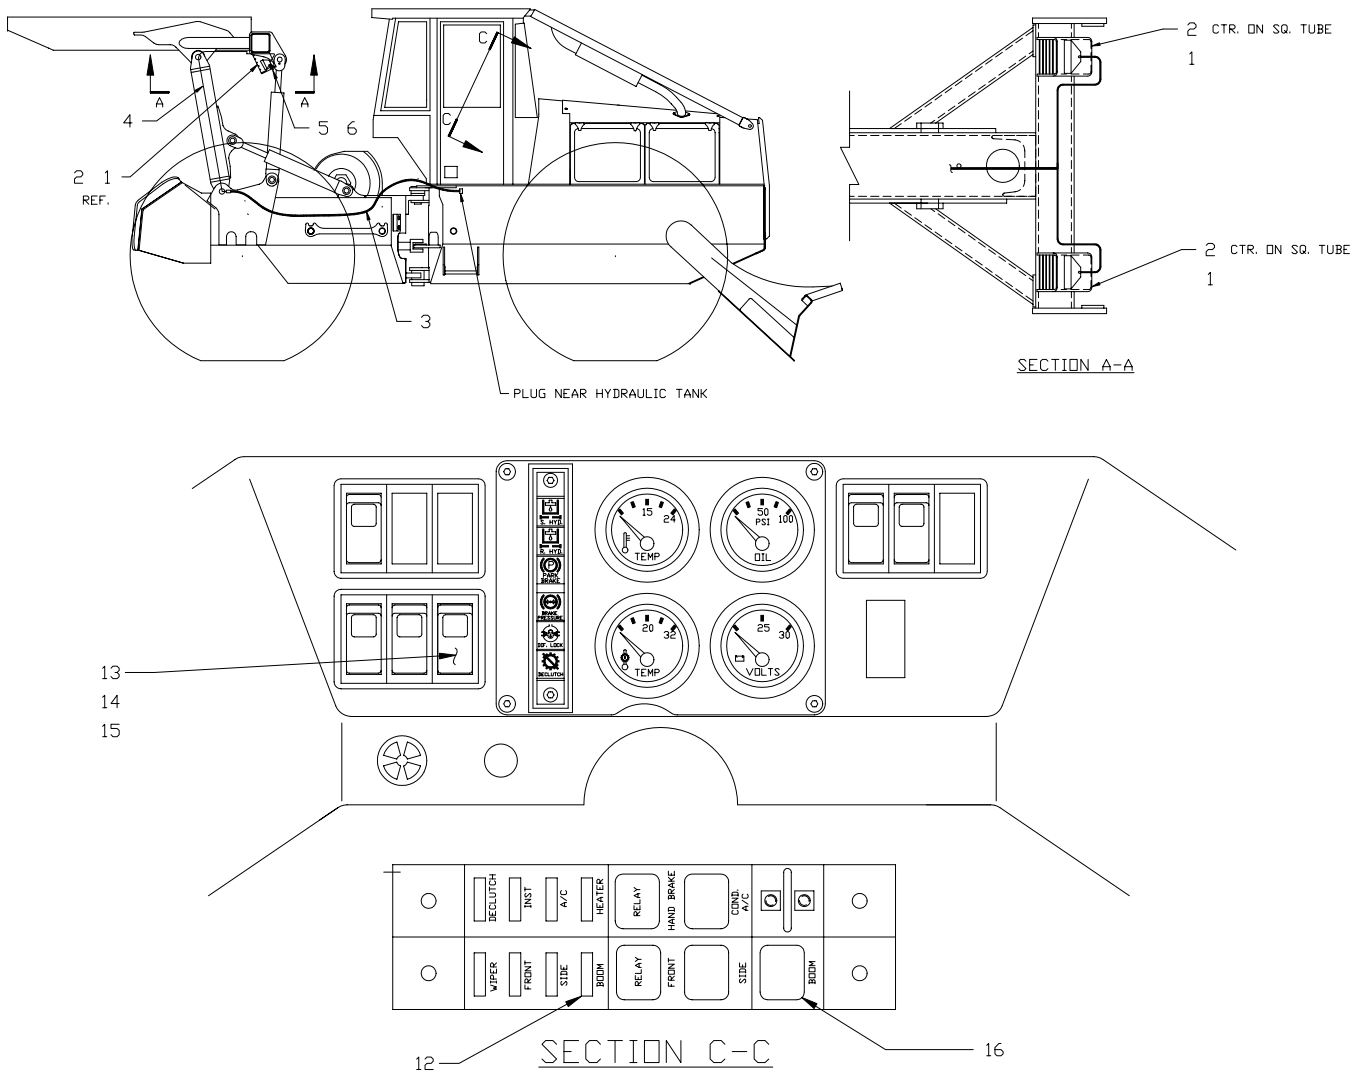

SN H67: 1519, 1521, 1523-1524, 1529, 1531, 1538, 1540,
1544, 1547, 1554, 1575, 1580, 1582, 1590-1591, 1594-1596,
1611, 1617, 1619-1621, 1624-1625, 1628-1629, 1633-1634,
1636-1638, 1641-1644

Auxillary Boom Light Assembly

Item	Part No.	Qty	Description	Item	Part No.	Qty	Description
	R15256		Aux. Boom Light Assembly				
1	R13659	2	. Light	12	R740781	1	. Fuse
2	R11159	2	. Light Box	13	R13780	1	. Wire Assembly
3	R15257	1	. Wiring Harness	14	234736	1	. Switch, 24V
4	R14136	1	. Wire Harness	15	234742	1	. Symbol, Rear Lamp
5	R11499	2	. Locknut	16	R13661	1	. Relay
6	R13811447	2	. Washer