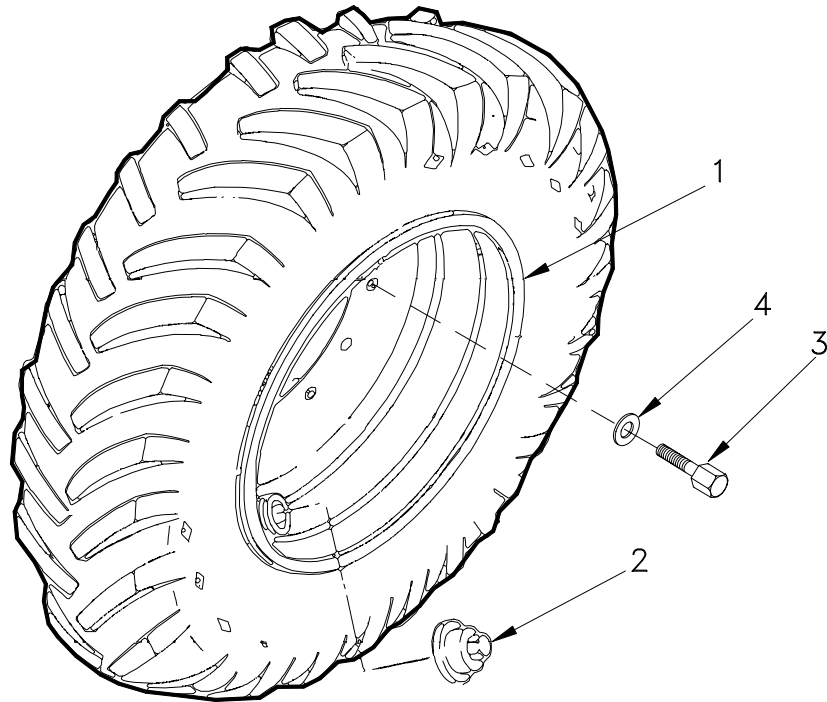

SN H67: 1505-1509, 1513-1514, 1516, 1518-1521, 1523, 1525, 1527, 1529, 1531, 1534-1536, 1538, 1540-1544, 1546-1549, 1552, 1555-1557, 1559-1564, 1566, 1569-1570, 1573-1575, 1580, 1582-1583, 1589, 1593-1598, 1600, 1610-1612, 1615, 1617-1622, 1624-1628, 1630-1633, 1636-1638, 1640-1644, 1647

Tire and Rim Assembly

Item	Part No.	Qty	Description	Item	Part No.	Qty	Description
	Tire Size	-	30.5L - 32 (16 ply)				
1	R14765	4	. Rim	3	R13806561 56		. Capscrew
2	R13802338	4	. Pipe Cap	4	R13813326 56		. Hard Washer