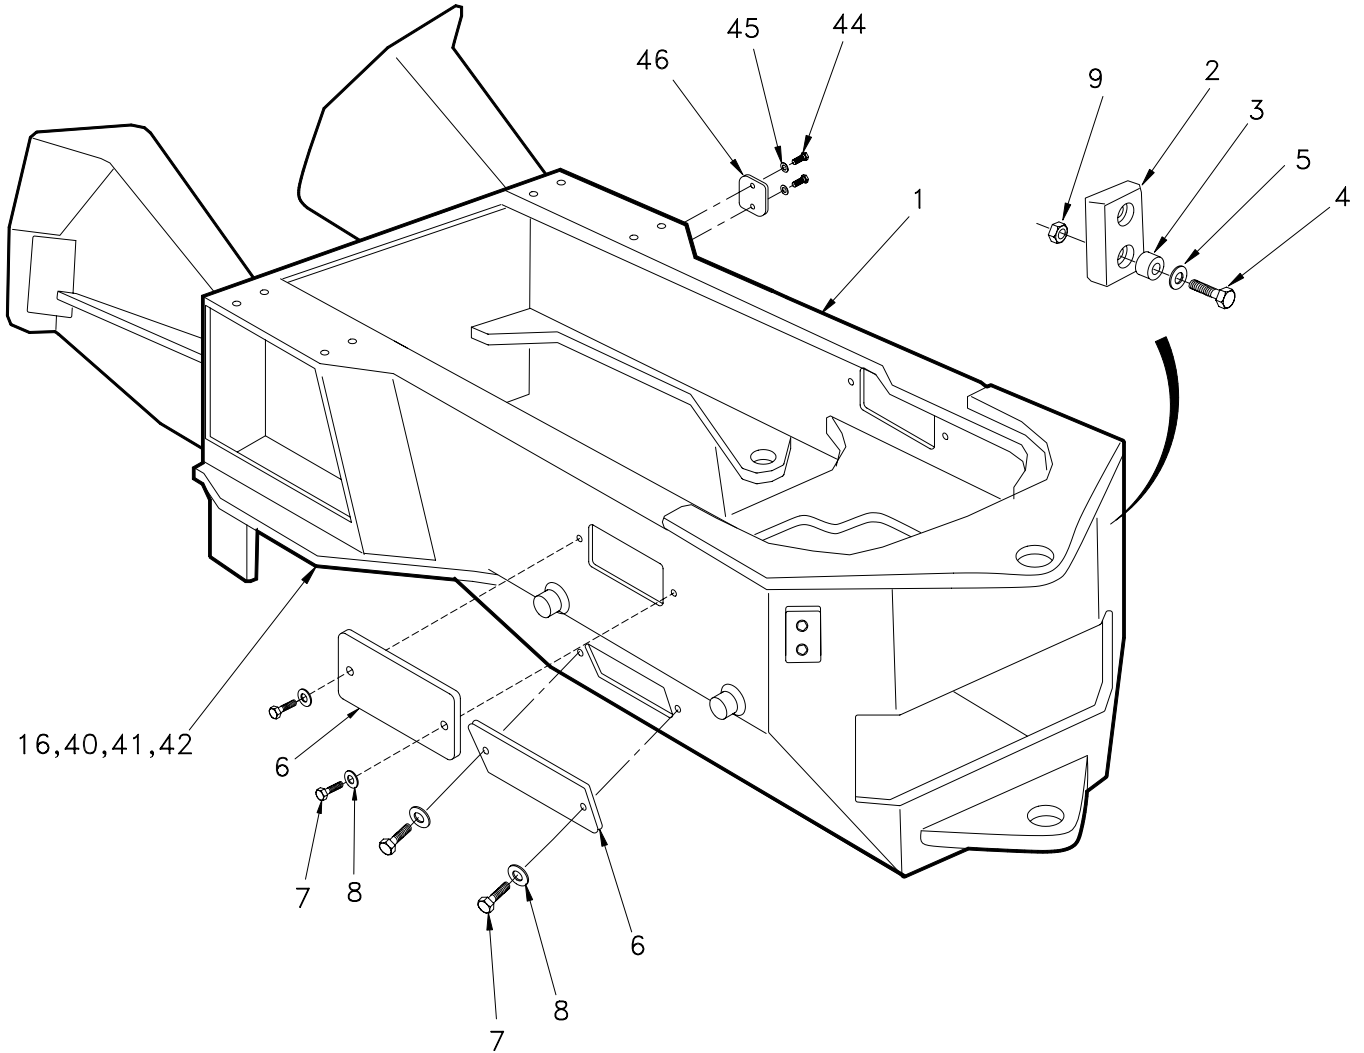

Cable Rear Frame

Item	Part No.	Qty	Description	Item	Part No.	Qty	Description
1	R17529	1	. Frame, Rear	9	R13811177	4	. Nut, Hex
2	R16540	2	. Stop, Steering	16	R13811436	12	. Hard Washer
3	R1903680	4	. Tube, Spacer	40	R14615	1	. Cover
4	R13811076	4	. Capscrew	41	R13811146	4	. Capscrew
5	R13811433	4	. Hard Washer	42	R13812518	4	. Lockwasher
6	R1937203	2	. Cover Assembly	44	R13811037	2	. Capscrew
7	R13811122	4	. Capscrew	45	R13811431	2	. Hard Washer
8	R13811435	4	. Hard Washer	46	R15255	1	. Plate, Cover