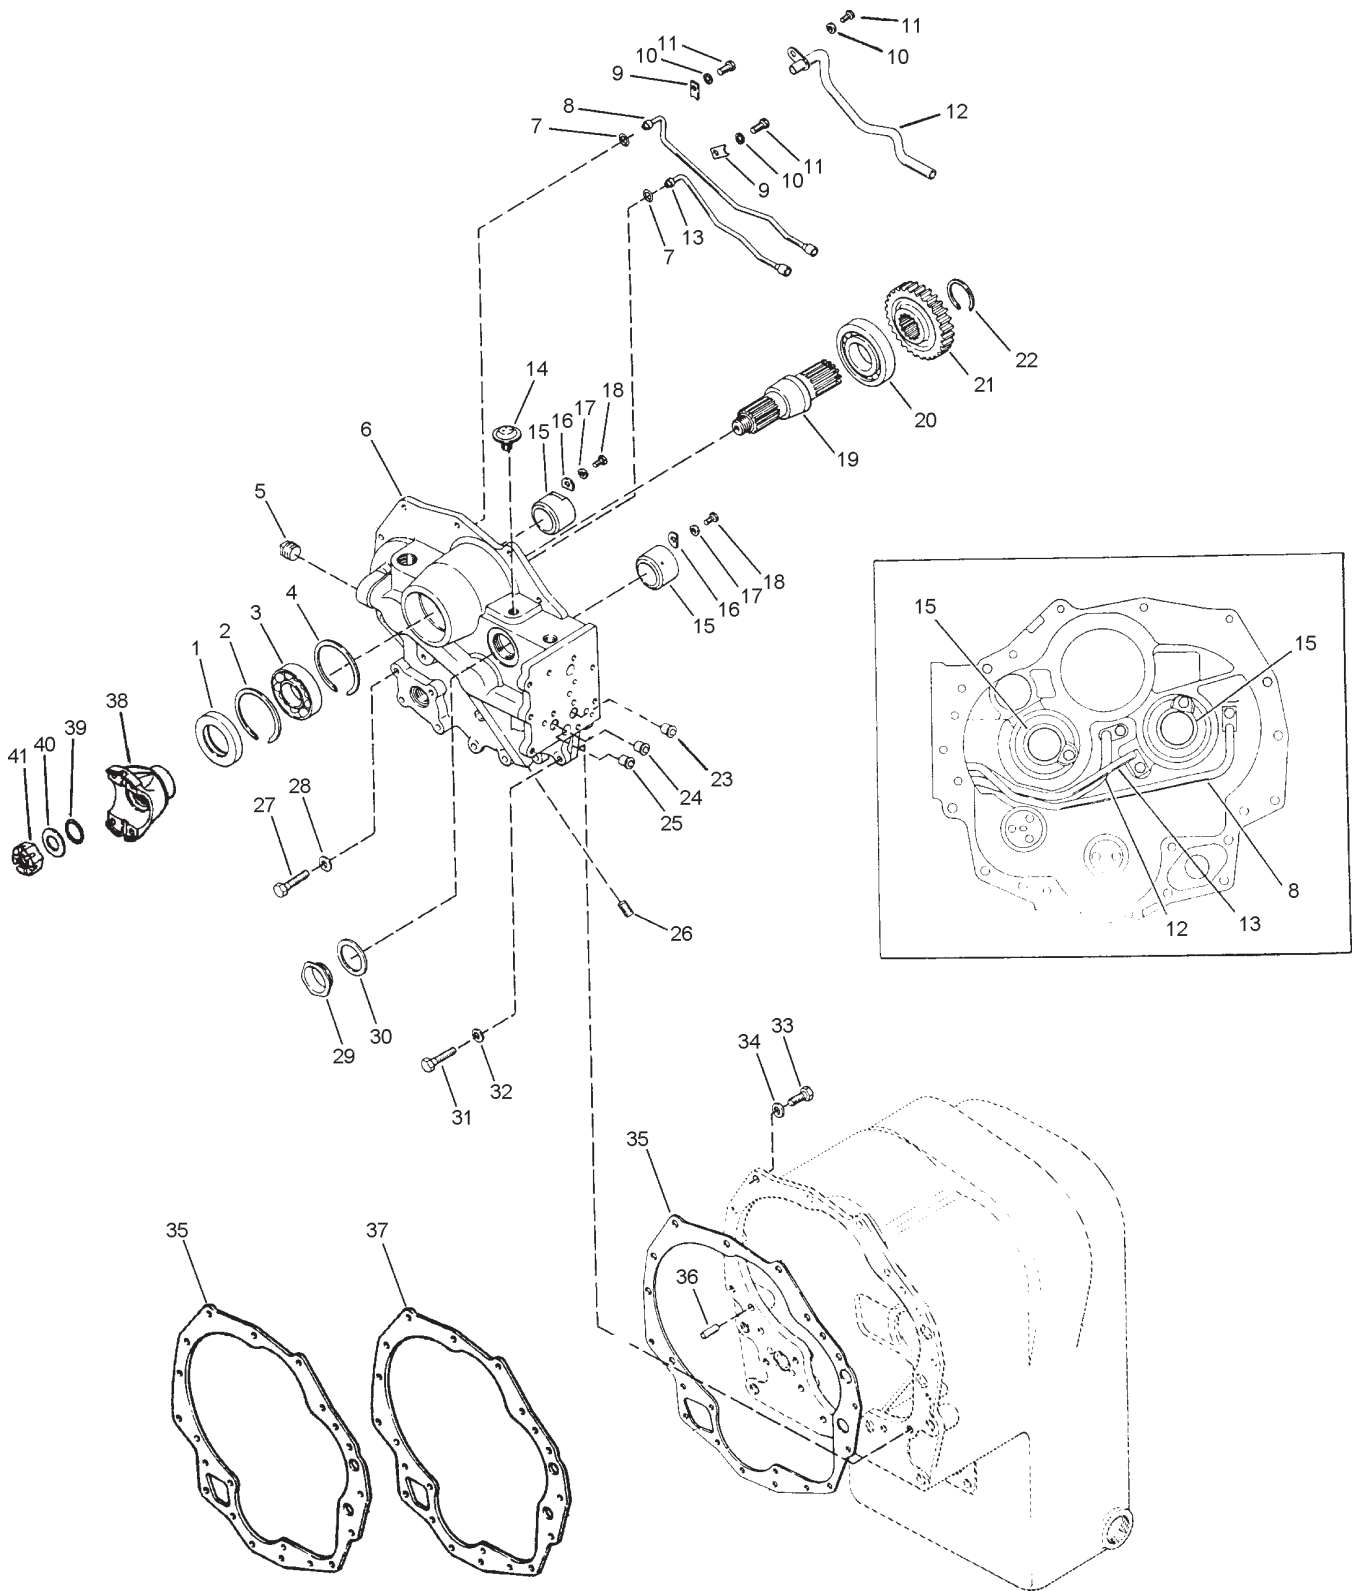

Transmission

Item	Part No.	Qty	Description	Item	Part No.	Qty	Description
	R12574779		Transmission				
1	*a,*b R11992881	1	. Seal	24	*a R11992857	1	. Sleeve
2	R4095037	1	. Snap Ring	25	*a R11992857	1	. Sleeve
3	R225603	1	. Bearing	26	R13801762	1	. Plug
4	R4095037	1	. Snap Ring	27	R13800222	4	. Capscrew
5	R13801765	1	. Plug	28	R13800829	4	. Lockwasher
6	R243379	1	. Cover Assembly	29	R219370	1	. Plug
7	*b R13802702	2	. O-Ring	30	*a,*b R11992856	1	. Gasket
8	R231629	1	. Tube Assembly	31	R13800225	4	. Screw
9	R231048	2	. Clip	32	R13800829	4	. Lockwasher
10	R13800827	3	. Washer	33	R13800220	10	. Screw
11	R13800168	3	. Screw	34	R13800829	10	. Lockwasher
12	R243377	1	. Tube Assembly	35	*a,*b R231606	2	. Gasket
13	R231628	1	. Tube Assembly	36	R236823	2	. Dowel Pin
14	R238535	1	. Breather	37	R236821	1	. Spacer
15	R237576	2	. Sleeve	38	R231553	1	. Flange
16	R230851	2	. Lock	39	*a,*b R13802760	1	. O-Ring
17	R13800827	2	. Washer	40	R102745	1	. Washer
18	R13800168	2	. Screw	41	R216058	1	. Nut
19	R231782	1	. Shaft				
20	R241684	1	. Bearing				*a Included in R802305 Seal Kit. See pages 3, 8 & 12 for other components in this kit.
21	R248196	1	. Gear				*b Included in Cover Assy, item 6
22	R224026	1	. Snap Ring				
23	*a,*b R11992857	1	. Sleeve