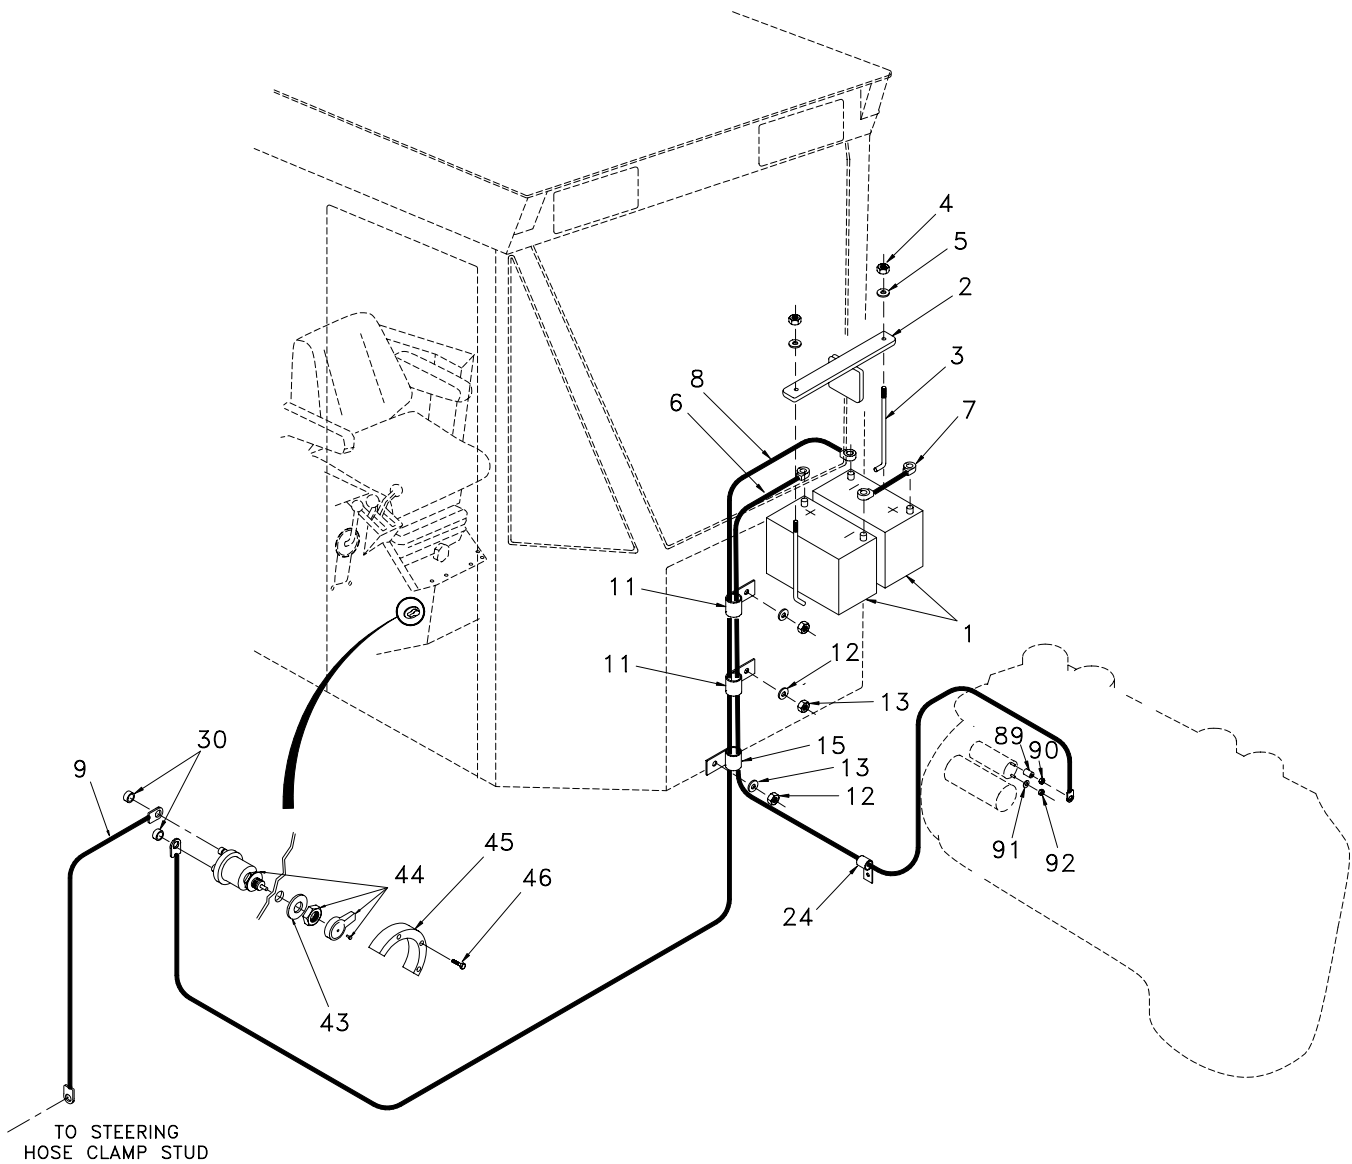

Battery Cable/Disconnect

Item	Part No.	Qty	Description	Item	Part No.	Qty	Description
1	R1939352	2	. Battery	15	R13810028	3	. Clamp, Insul
2	R14590	1	. Battery Holddown	24	R13803047	1	. Clip, Insul
3	R14594	2	. Hook	30	R15171	2	. Wire Boot
4	R13811190	2	. Locknut	43	R2020632	1	. Face Plate
5	R13802914	2	. Hard Washer	44	224299	1	. Master Disconnect Switch
6	R14471	1	. Wire Assembly	45	R11549	1	. Switch Guard
7	R14472	1	. Wire Assembly	46	221872	3	. Capscrew
8	R14473	1	. Wire Assembly	89	R1938882	1	. Ext Bushing
9	R14074	1	. Battery Cable	90	R13811416	1	. Hex Nut
11	R13803059	1	. Clip, Insul	91	R13809578	1	. Lockwasher
12	R13811191	5	. Locknut	92	R13812544	2	. Hex Nut
13	R13811431	6	. Hard Washer