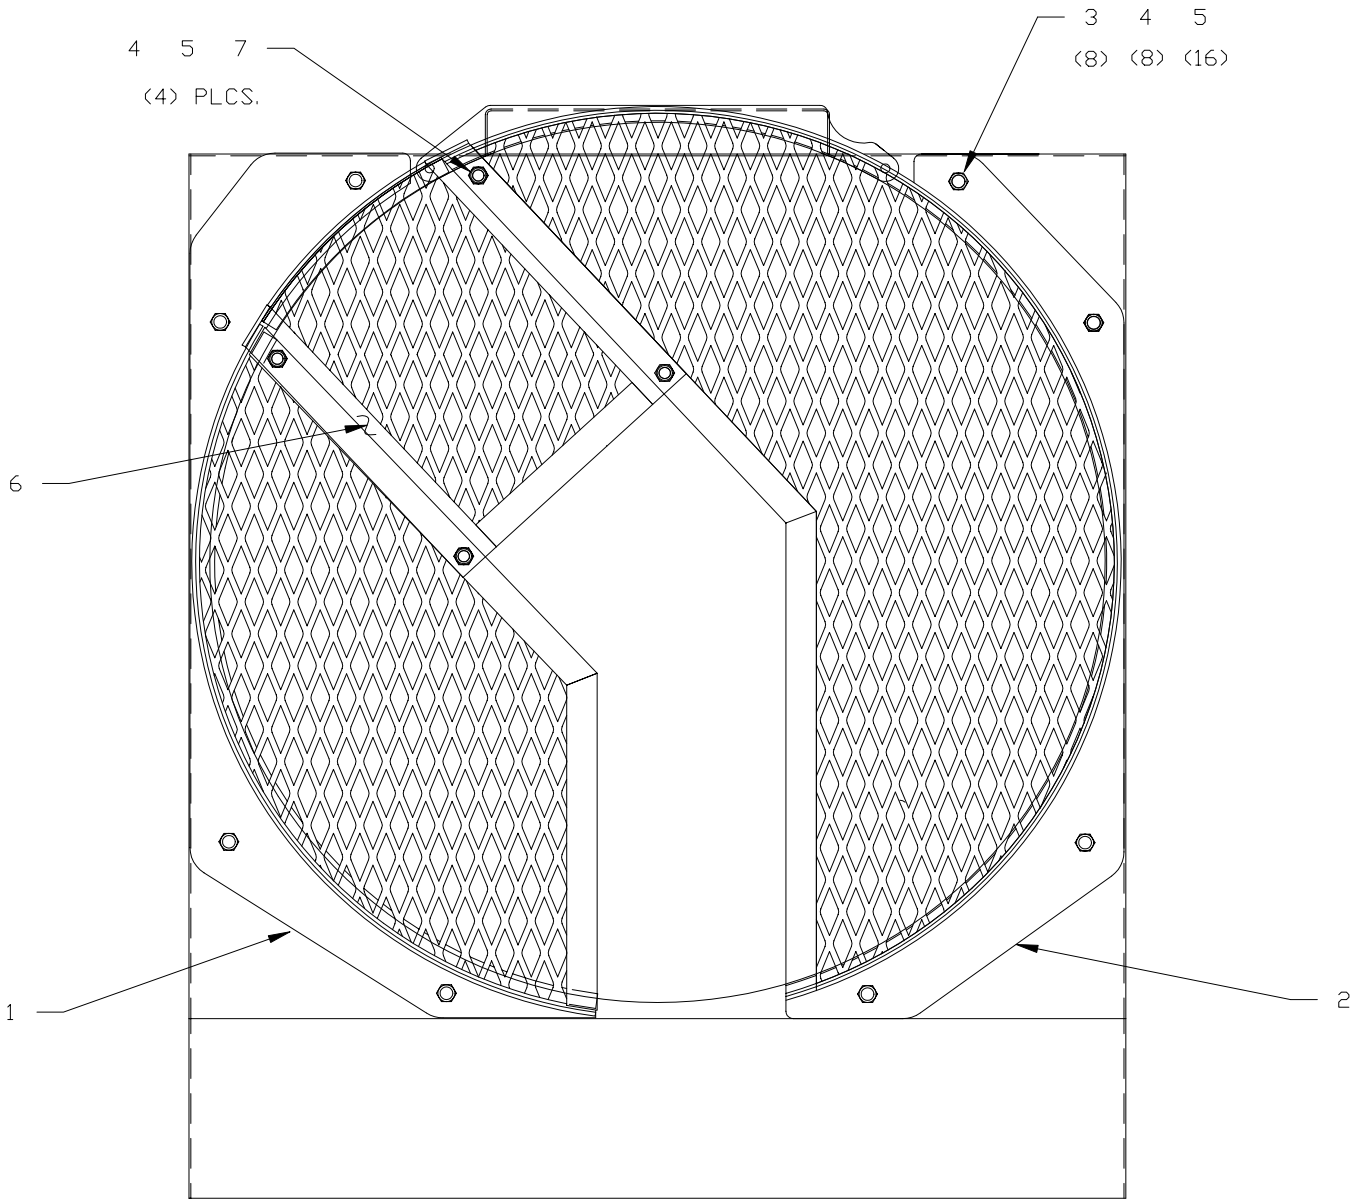

Fan Guard Installation Kit

Item	Part No.	Qty	Description	Item	Part No.	Qty	Description
	R16926		Fan Guard Installation				
1	R16875	1	. Guard, LH	5	R13811447	20	. Flat Washer
2	R16876	1	. Guard, RH	6	R17671	1	. Guard
3	R13811035	8	. Capscrew	7	231706	4	. Weld Stud
4	R13811191	12	. Locknut