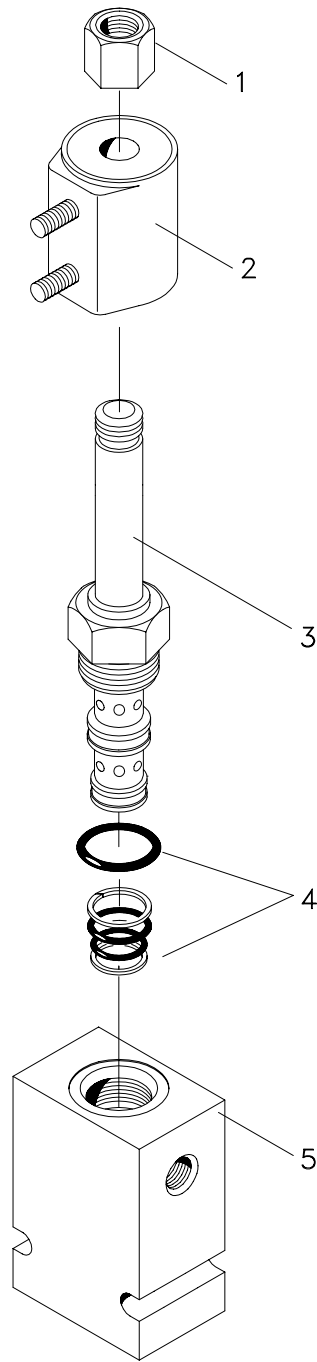

SN H67: 1501-1647

Declutch Solenoid Valve

Item	Part No.	Qty	Description	Item	Part No.	Qty	Description
	R13653		Declutch Solenoid Valve				
1	NSS	1	. Nut	4	244583	1	. Seal Kit
2	240979	1	. Coil	5	R12973129	1	. Body
3	R12973127	1	. Cartridge