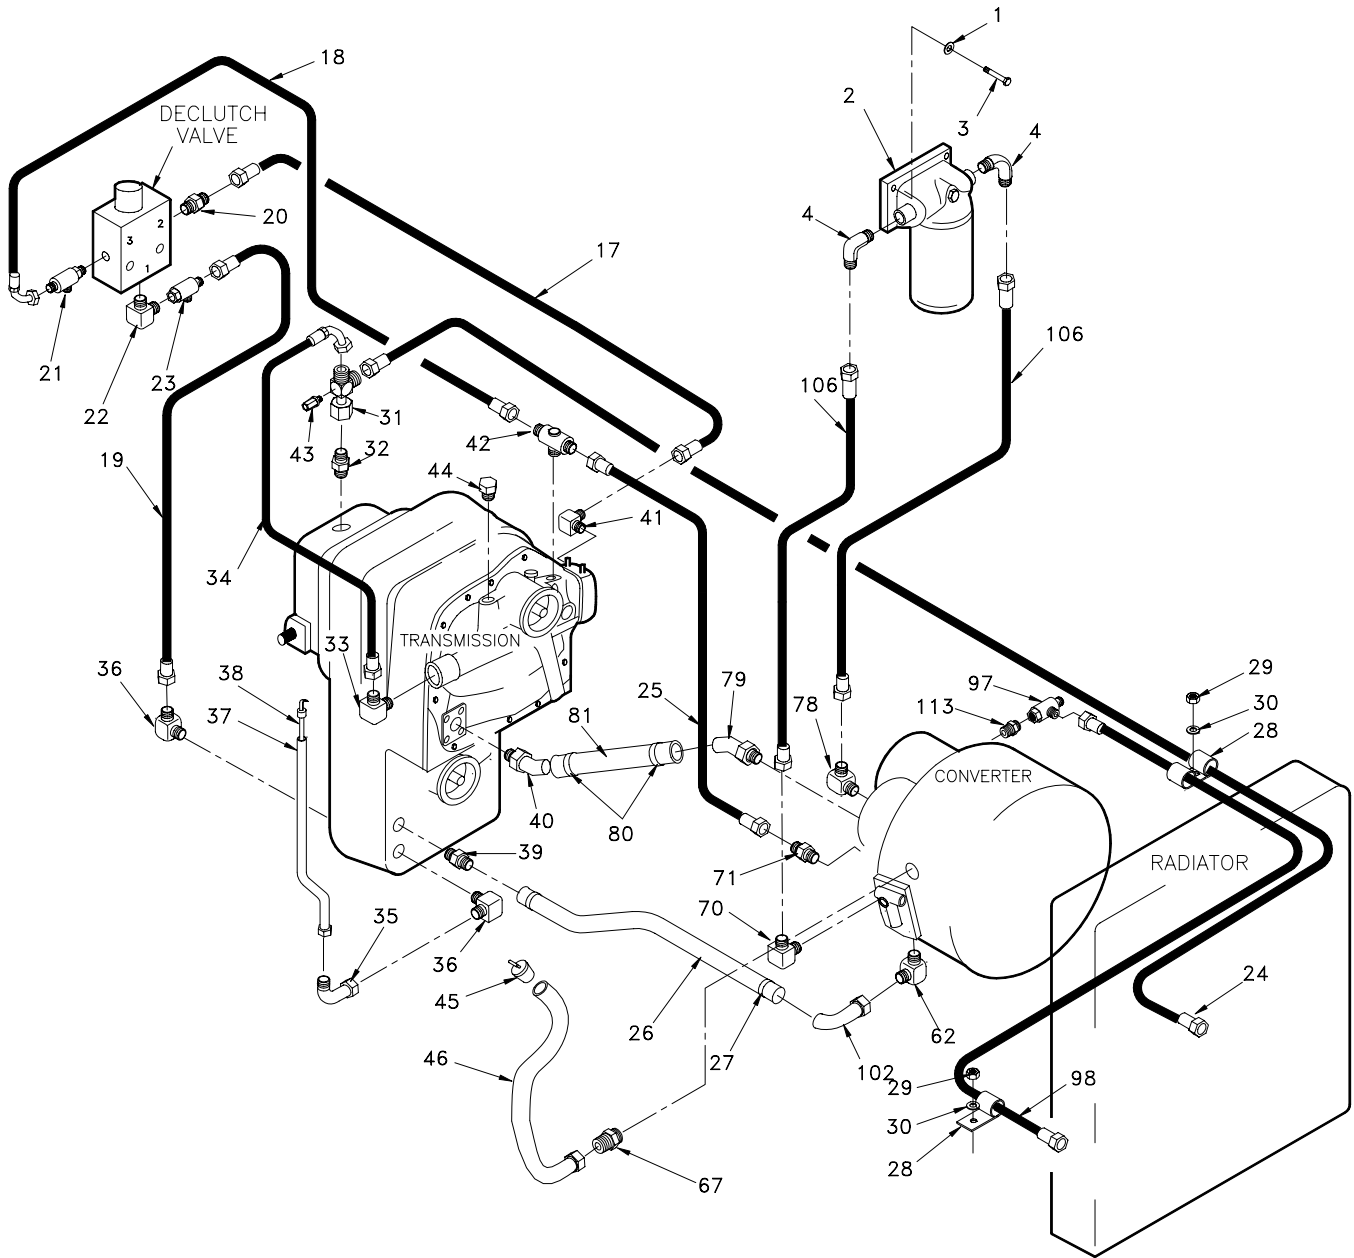

Transmission and Converter Plumbing

Item	Part No.	Qty	Description	Item	Part No.	Qty	Description
1	R13811431	24	. Hard Washer	36	R11131	2	. Fitting, El
2	R1930615	1	. Filter	37	R11137	1	. Dipstick Tube Assembly
	R1992156	1	. . Transmission Filter Element	38	R10680	1	. Dipstick
3	R13811037	4	. Capscrew	39	R667289	1	. Fitting
4	12666	2	. Fitting, El	40	R12600123	1	. Fitting
17	R12033	1	. Hose Assembly	41	209790	1	. Fitting, Ff
18	R12124	1	. Hose Assembly	42	R14293	1	. Fitting, Te
19	R12227	1	. Hose Assembly	43	R13801762	1	. Fitting, Mc
20	223929	1	. Fitting, St	44	223561	1	. Fitting, Mc
21	223436	1	. Fitting, Te	45	R15594	1	. Vacuum Cap
22	R13466	1	. Fitting	46	R15460	1	. Fill Tube Assembly
23	214316	1	. Fitting, Te	62	209419	1	. Fitting, El
24	R14801	1	. Hose Assembly	70	209490	1	. Fitting, El
25	R12123	1	. Hose Assembly	71	23577	1	. Fitting, St
26	R14361	1	. Hose	78	12666	1	. Fitting, El
27	R13809929	2	. T-Bolt Clamp	79	R1937684	1	. Hose End
28	R13805003	3	. Clip, Insul	80	R13809935	2	. T-Bolt Clamp
29	R13811191	2	. Locknut	81	R12600125	1	. Hose
30	R13806980	2	. Flat Washer	97	R16480	1	. Fitting
31	R15199	1	. Fitting	98	R14802	1	. Hose Assembly
32	209620	1	. Fitting, St	102	R2560856	1	. Suction Tube Assembly
33	209715	1	. Fitting, El	106	R12307	2	. Hose Assembly
34	R12609	1	. Hose Assembly	113	209620	1	. Fitting, St
35	210769	3	. Fitting, El