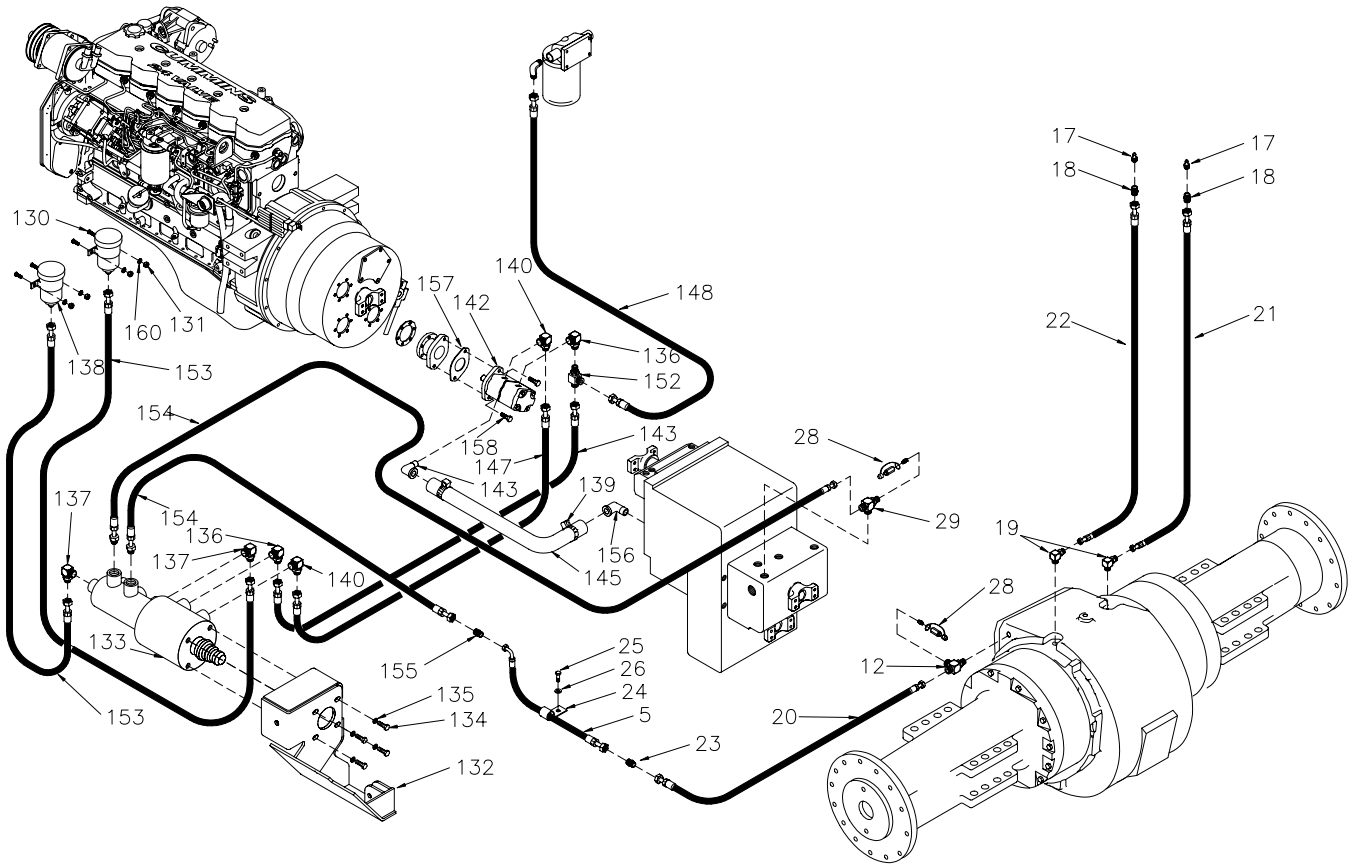

Brake Hydraulics

Item	Part No.	Qty	Description	Item	Part No.	Qty	Description
5	R14784	1	. Hose Assembly	137	R13801972	2	. Fitting, El
12	223436	1	. Fitting, Te	138	245235	2	. Reservoir
17	R1992651	2	. Screw, Bleeder	139	R13805074	2	. Clamp, T-Bolt
18	209750	2	. Fitting, St	140	R13807508	3	. Fitting, El
19	223784	2	. Fitting, El	142	245318	1	. Brake Pump
20	R14785	1	. Hose Assembly		245809	1	. Seal Kit
21	R14787	1	. Hose Assembly	143	R1937684	1	. Hose End
22	R14786	1	. Hose Assembly	145	R19368	1	. Hose, Suction
23	209438	1	. Fitting, St	146	R12462	1	. Hose Assembly
27	R13469	6'	. Sleeve, Cordura	147	R12238	1	. Hose Assembly
28	236625	2	. Coupler, Male	148	R12307	1	. Hose Assembly
29	R13807532	1	. Fitting, Te	152	209087	1	. Fitting, Te
130	R13810992	3	. Capscrew	153	243724	2	. Hose Assembly
131	R13807439	7	. Nut, Esna	154	R1937951	2	. Hose Assembly
132	R18713	1	. Bracket	155	209438	2	. Fitting, St
133	R18823	1	. Master Cylinder	156	245306	1	. Fitting
134	R13811056	4	. Capscrew	157	R618053	1	. Gasket
135	R13806996	4	. Lockwasher	158	R13811037	2	. Capscrew
136	213917	2	. Fitting, El	160	R13811443	3	. Flat Washer