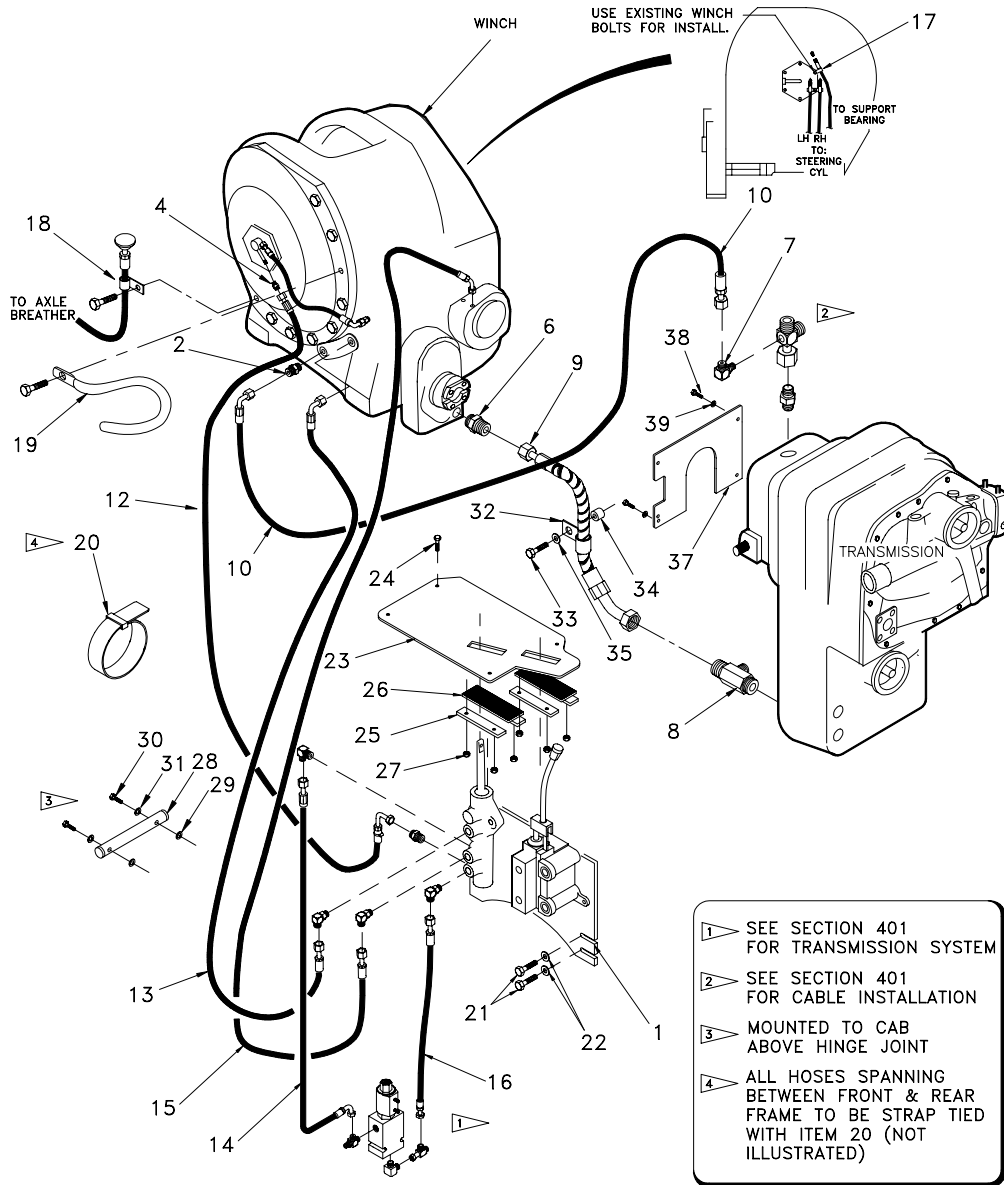

Cable Winch Hydraulics

Item	Part No.	Qty	Description	Item	Part No.	Qty	Description
1	* R15207	1	Valve Assembly (903.05A)	22	R13811451	4	Washer
2	R13801972	1	Fitting	23	R15071	1	Plate
4	211560	1	Fitting	24	R13041	4	Machine Screw
6	209323	1	Fitting	25	R15041	4	Bar
7	209410	1	Fitting	26	R15042	2	Seal
8	R430143	1	Fitting	27	R13811189	8	Nut
9	R1939107	1	Hose Assembly	28	R14616	1	Hose Guard
10	R12579581	1	Hose Assembly	29	R1935313	2	Spacer
12	R12134	1	Hose Assembly	30	R13801813	2	Capscrew
13	R12135	1	Hose Assembly	31	R13812514	2	Washer
14	R12136	1	Hose Assembly	32	209702	1	Clamp
15	R12054	1	Hose Assembly	33	R13802022	1	Capscrew
16	R12233	1	Hose Assembly	34	R1935165	1	Spacer
17	R13801359	3	Clip	35	R13811431	2	Washer
18	R13803049	1	Clip	37	R1923282	1	Plate
19	R12577865	1	Guide	38	R13811035	4	Capscrew
20	243789	2	Strap & Buckle	39	R13812514	4	Washer
21	R13811073	4	Capscrew