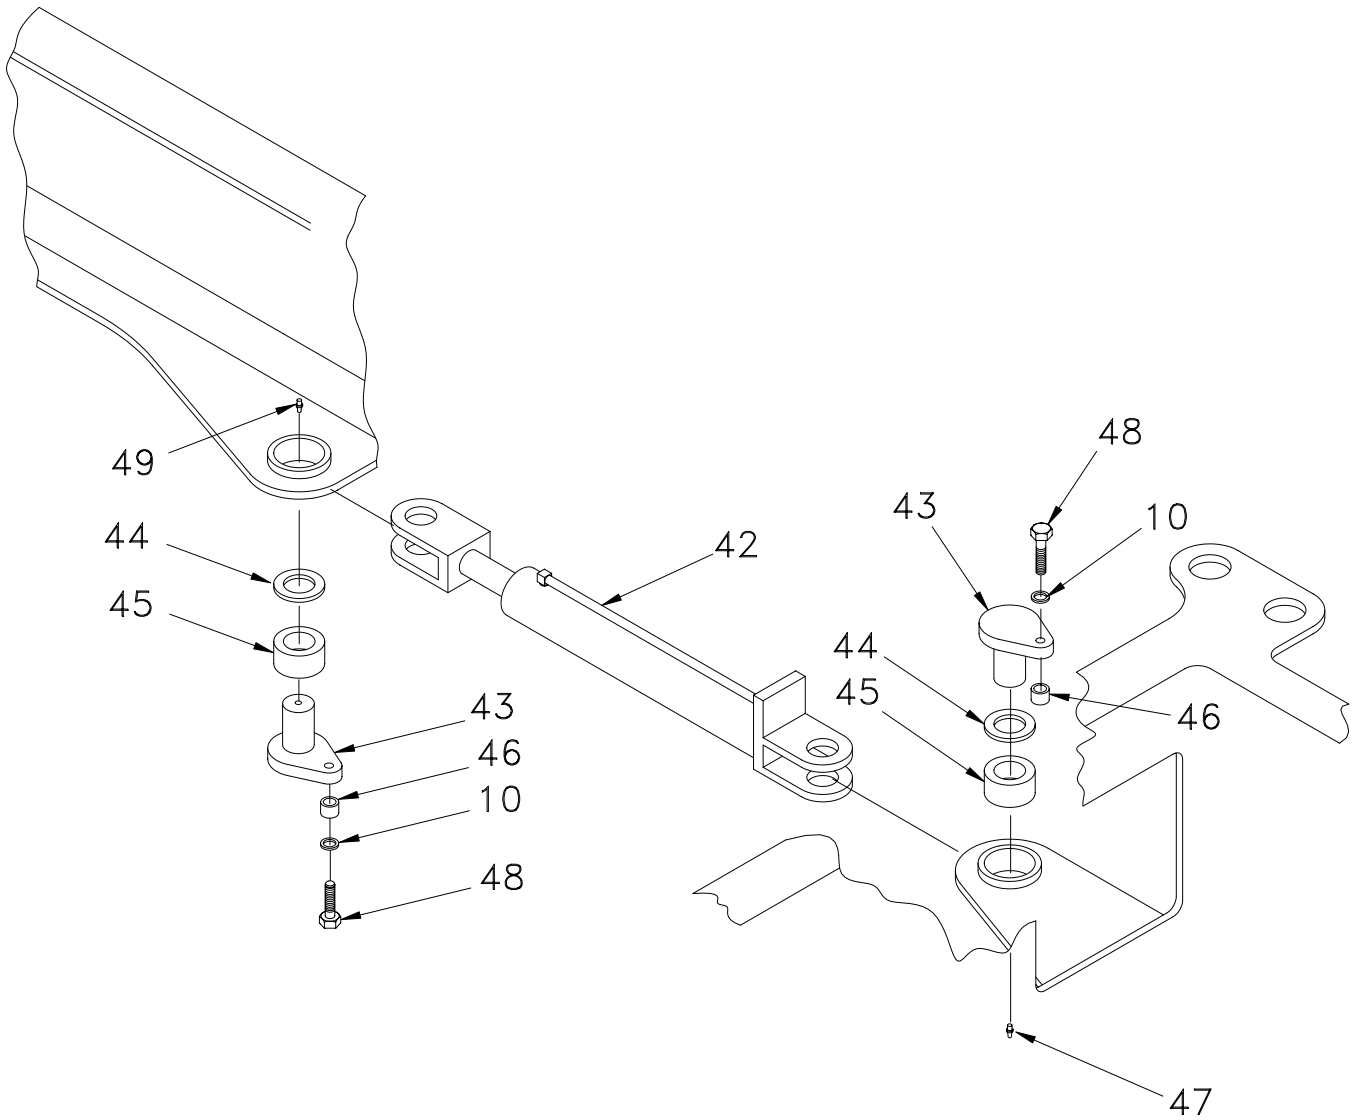

Steering Cylinder Installation

Item	Part No.	Qty	Description	Item	Part No.	Qty	Description
10	R13811433	48	. Hard Washer	46	R2529808	4	. Spacer
42	* R2552361	2	. Steering Cyindler (904.01A)	47	00191758	2	. Fitting, Lube
43	R12574706	4	. Pin Assembly	48	R13801842	4	. Capscrew
44	R1920223	4	. Washer	49	209750	4	. Fitting, St
45	R1574466	4	. Bearing