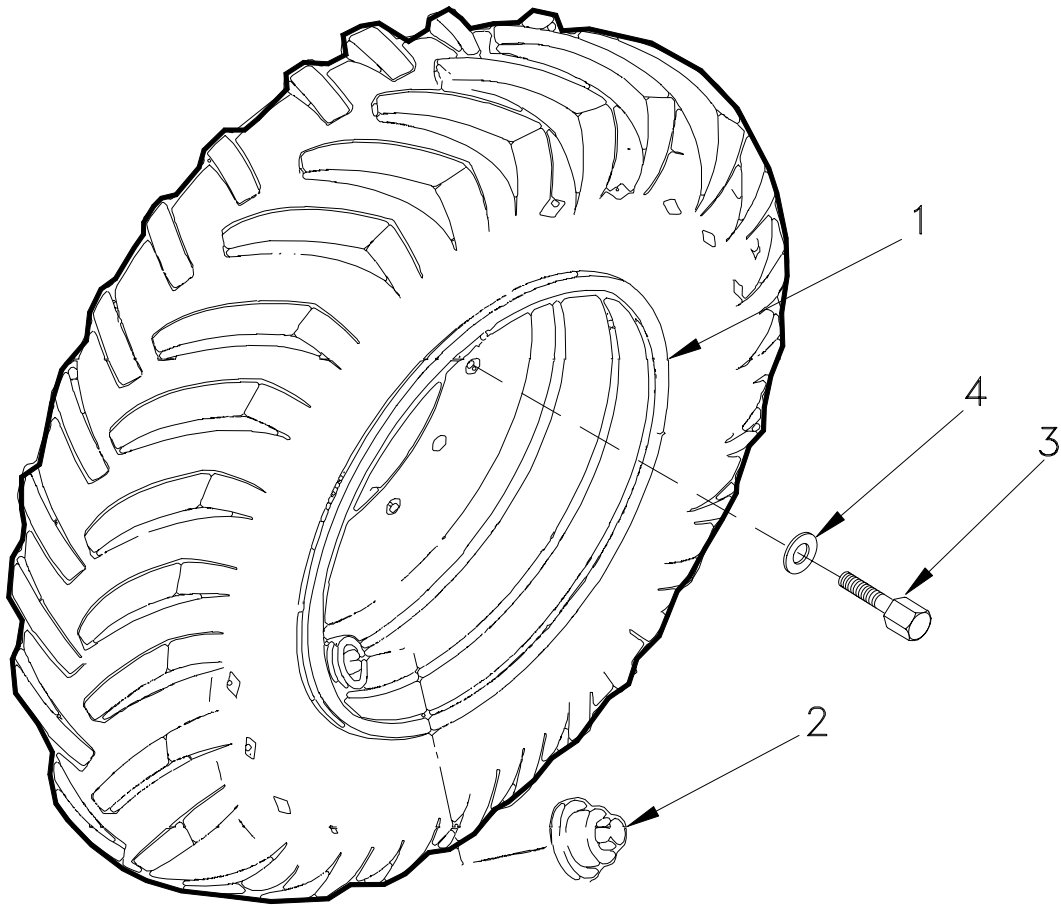

Tire and Rim Assembly

Item	Part No.	Qty	Description	Item	Part No.	Qty	Description
	Tire Size	-	67 X 34.00 - 26NHS (14 ply)				
1	R15580	4	. Rim	3	R13806368 56		. Capscrew
2	R13802338	4	. Pipe Cap	4	R13813326 56		. Hard Washer