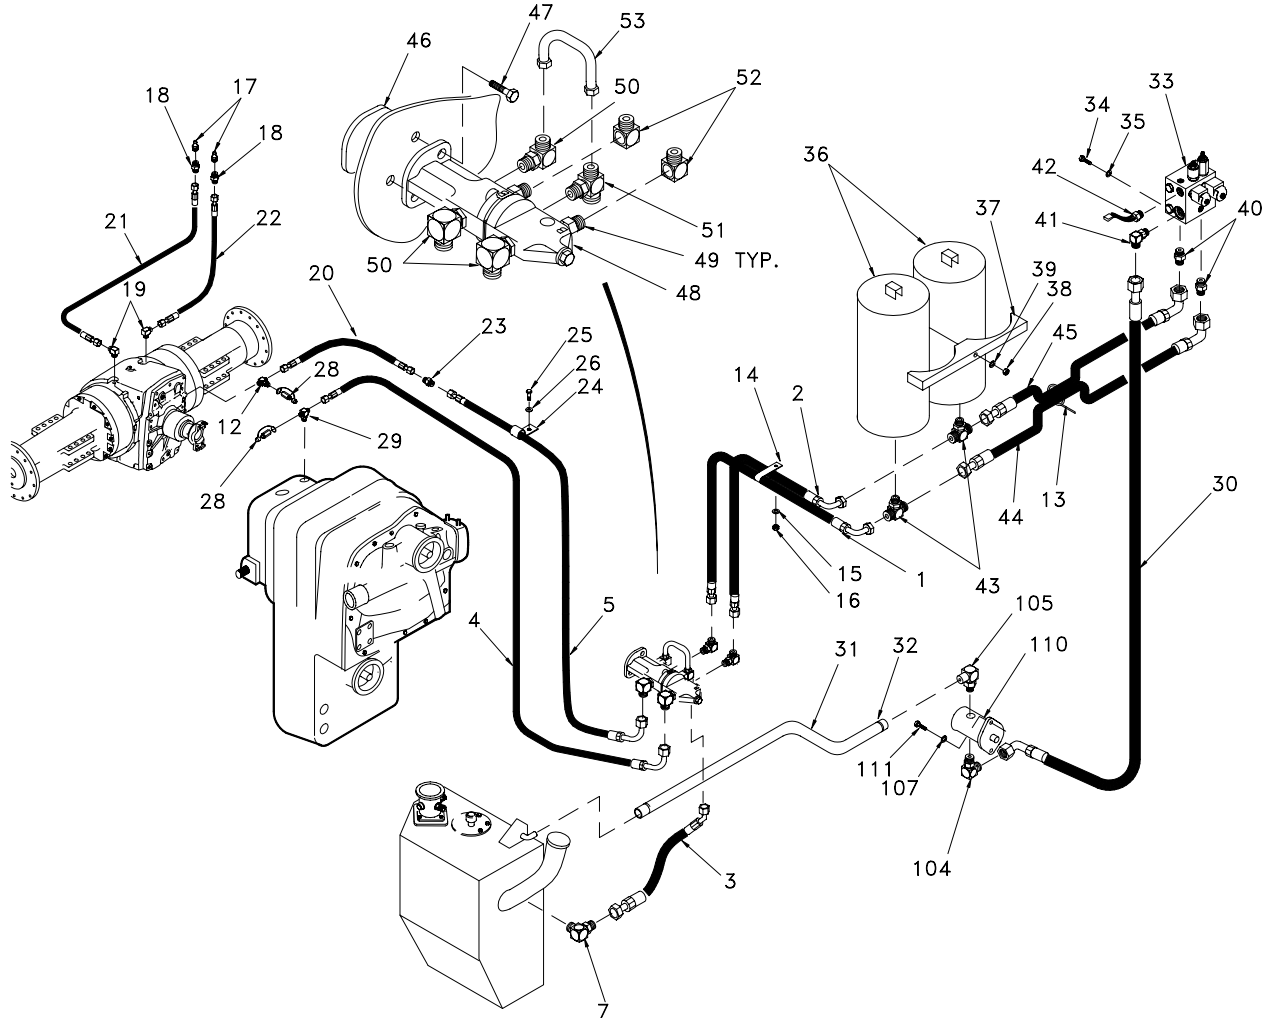

SN H67: 1530, 1532-1555

For units converted with R16434 Pump Suction Kit, please see 501.01R

Brake Hydraulics

Item	Part No.	Qty	Description	Item	Part No.	Qty	Description
1	R11446	1	. Hose Assembly	33	* R15592	1	. Br./Diff. Lock Manifold (504.02A)
2	R12123	1	. Hose Assembly	34	R13801791	2	. Capscrew
3	R12608	1	. Hose Assembly	35	R13802914	2	. Hard Washer
4	R12125	1	. Hose Assembly	36	* R13646	2	. Accumulator (502.05A)
5	R14784	1	. Hose Assembly	37	R15545	1	. Bracket
7	22390	1	. Fitting, Ff	38	R13811086	1	. Capscrew
12	223436	1	. Fitting, Te	39	R13811433	1	. Hard Washer
13	R1736910	1	. Strap, Tie	40	211560	2	. Fitting, St
14	R13810028	1	. Clamp, Insulated	41	19990	1	. Fitting, El
15	R13811431	1	. Hard Washer	42	R13649	1	. Switch, Pressure
16	R13811191	1	. Locknut	43	R13807532	2	. Fitting, Te
17	R1992651	2	. Screw, Bleeder	44	R14267	1	. Hose Assembly
18	209750	2	. Fitting, St	45	R12117	1	. Hose Assembly
19	223784	2	. Fitting, El	46	R13728	1	. Plate
20	R14785	1	. Hose Assembly	47	231611	3	. Capscrew
21	R14787	1	. Hose Assembly	48	* R13576	1	. Brake Valve (502.01A)
22	R14786	1	. Hose Assembly	49	211560	2	. Fitting, St
23	209438	1	. Fitting, St	50	R13801972	3	. Fitting, El
24	209706	1	. Clamp	51	R13807532	1	. Fitting, Te
25	R13810858	1	. Capscrew	52	211561	2	. Fitting, El
26	R13806980	1	. Flat Washer	53	R14311	1	. Tube Assembly
27	R13469	6'	. Sleeve, Cordura	104	R13807508	1	. Fitting, El
28	236625	2	. Coupler, Male	105	R14417	1	. Hose End
29	R13807532	1	. Fitting, Te	107	R13812514	2	. Lockwasher
30	R12229	1	. Hose Assembly	110	* R14409	1	. Brake Hydraulic Pump (902.02A)
31	R14382	1	. Hose	111	R13811037	2	. Capscrew
32	202947	2	. Clamp, Hose