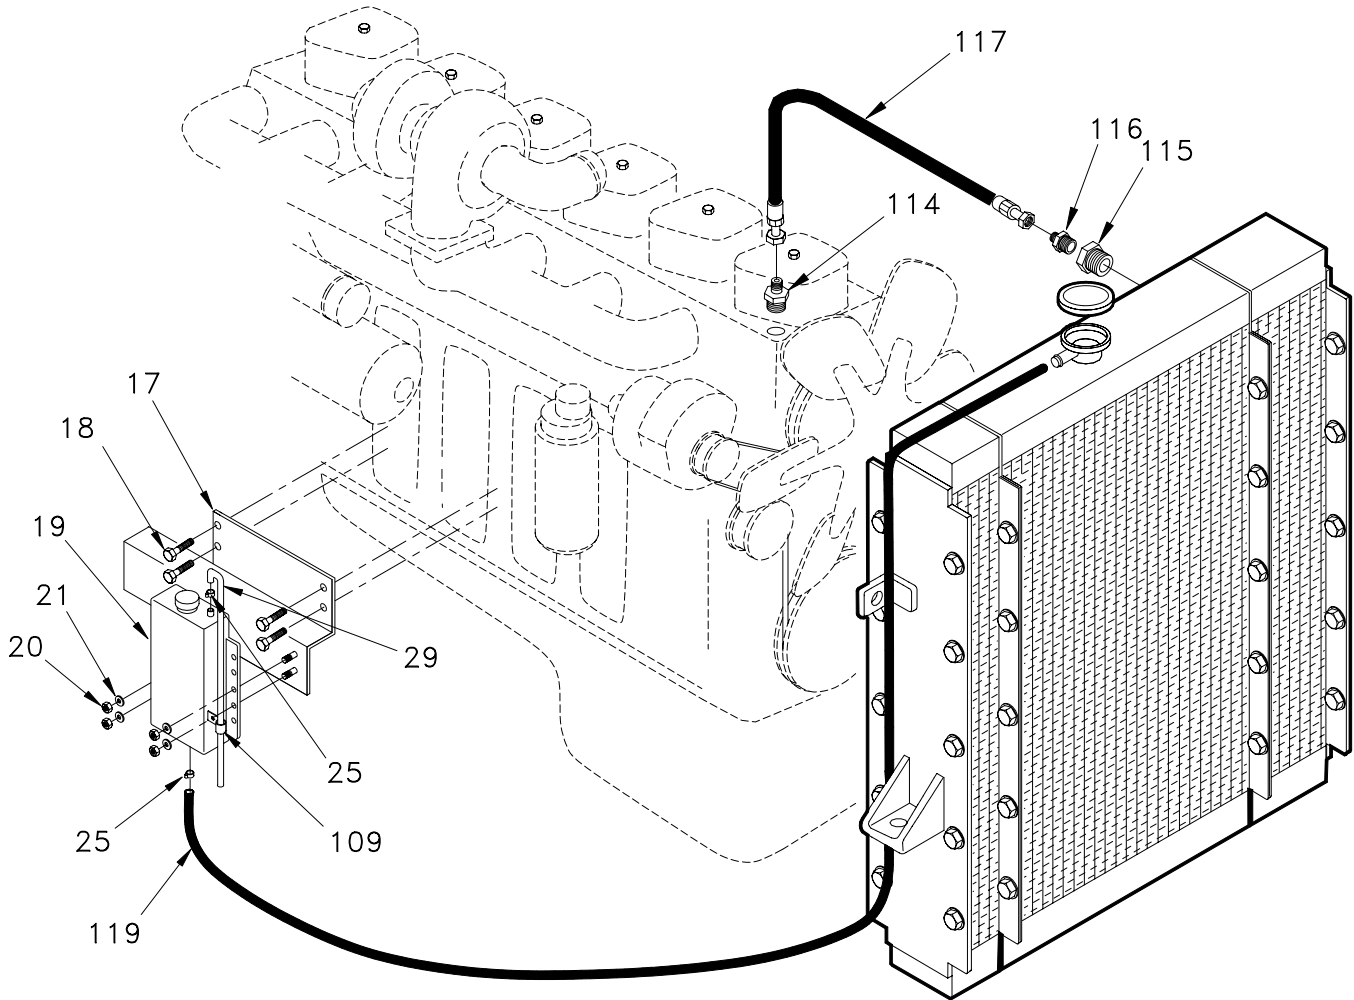

Coolant Recovery Tank Installation

Item	Part No.	Qty	Description	Item	Part No.	Qty	Description
17	R11651	1	. Bracket	109	209578	1	. Clamp
18	R13811225	4	. Capscrew	114	16268	1	. Fitting, St
19	R11166	1	. Overflow Bottle	115	23944	1	. Fitting, St
20	R13811191	4	. Locknut	116	11906	1	. Fitting, St
21	R13811431	16	. Hard Washer	117	217146	1	. Hose Assembly
25	R6515575	8	. Hose Clamp	119	R12000059	8'	. Fuel Hose
29	R12000059	2'	. Fuel Hose