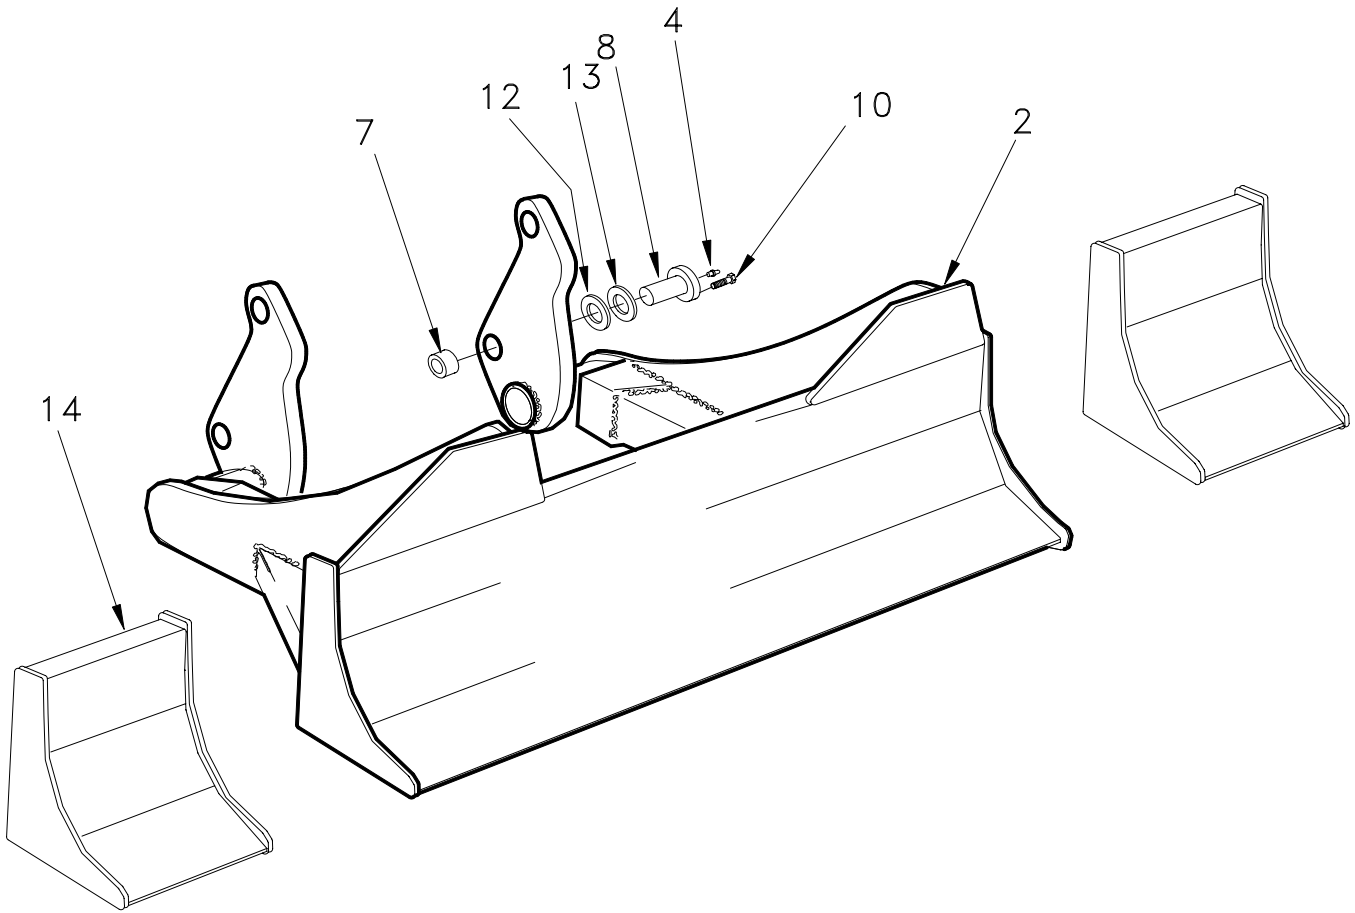

Blade

Item	Part No.	Qty	Description	Item	Part No.	Qty	Description
2	R1937838	1	Blade	12	R1900168	2	Thrust Washer
4	00191758	2	Fitting, Lube	13	R652424	4	Shim
7	R1574466	2	Bearing	14	RPL1933493	1	Blade Extension Kit
8	R1920461	2	Pin		R1933471	1	.Blade Ext, LH
10	R13811075	4	Capscrew		R1933476	1	.Blade Ext, RH