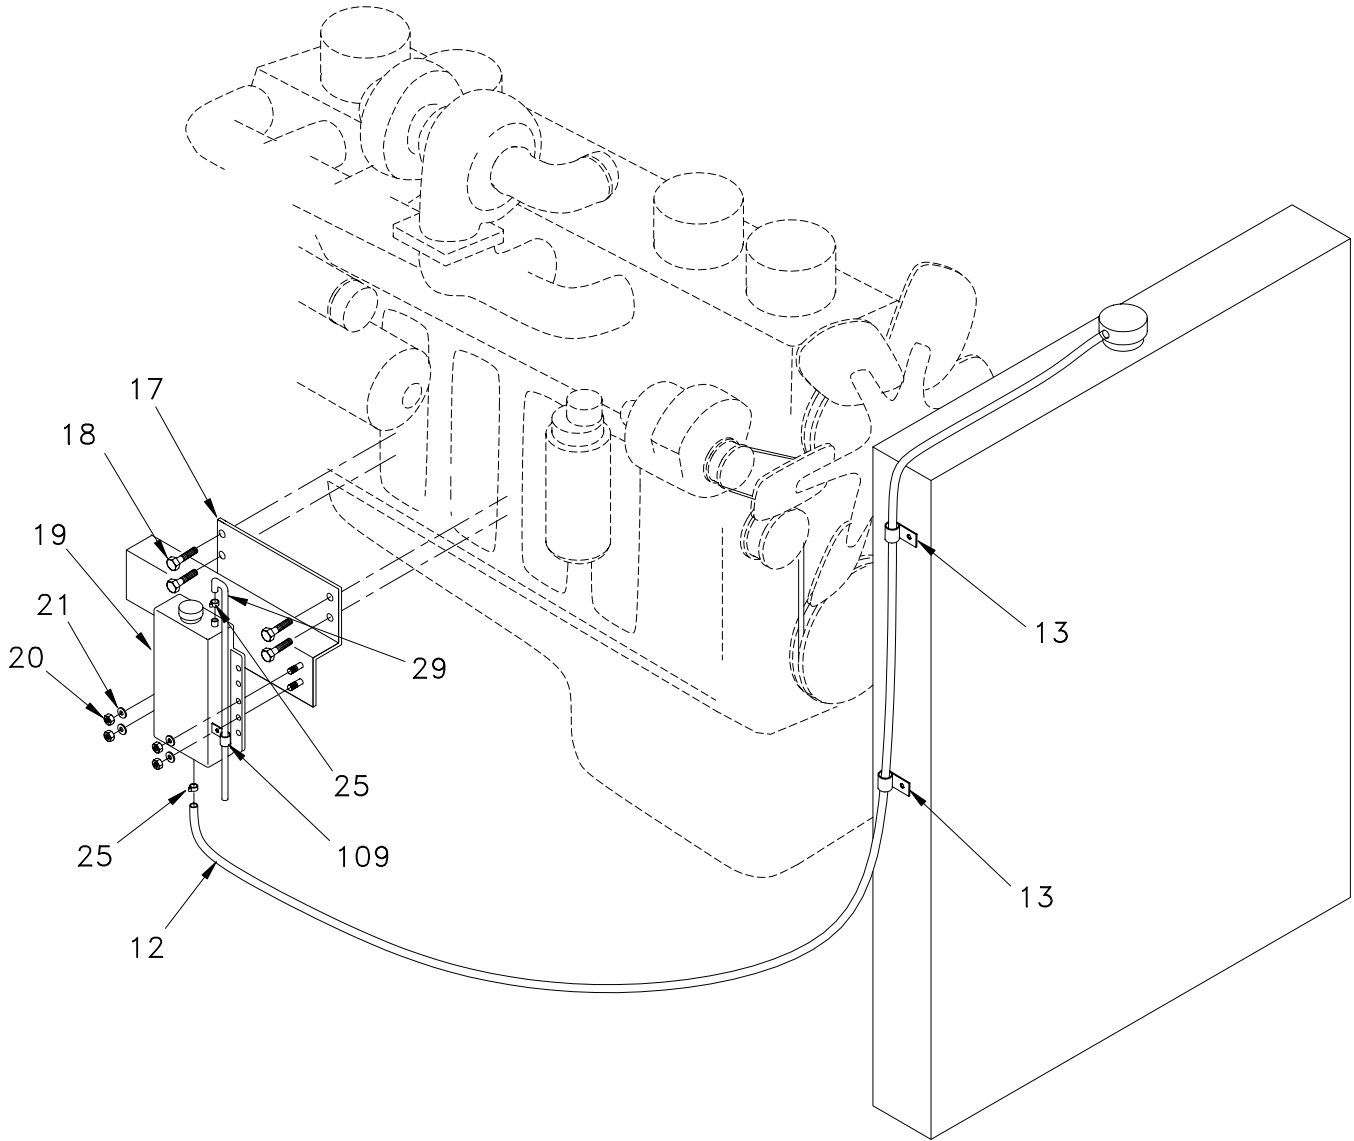

SN H67: 1501-1609, 1611-1614, 1617-1629, 1631-1633

For machines converted to the three-section radiator, please refer to 206.02C

Coolant Recovery Tank Installation

Item	Part No.	Qty	Description	Item	Part No.	Qty	Description
12	R12000059	8'	. Fuel Hose	20	R13811191	4	. Locknut
13	209578	2	. Clamp	21	R13811431	16	. Hard Washer
17	R11651	1	. Bracket	25	R6515575	8	. Hose Clamp
18	R13811225	4	. Capscrew	29	R12000059	2'	. Fuel Hose
19	R11166	1	. Overflow Bottle	109	209578	1	. Clamp