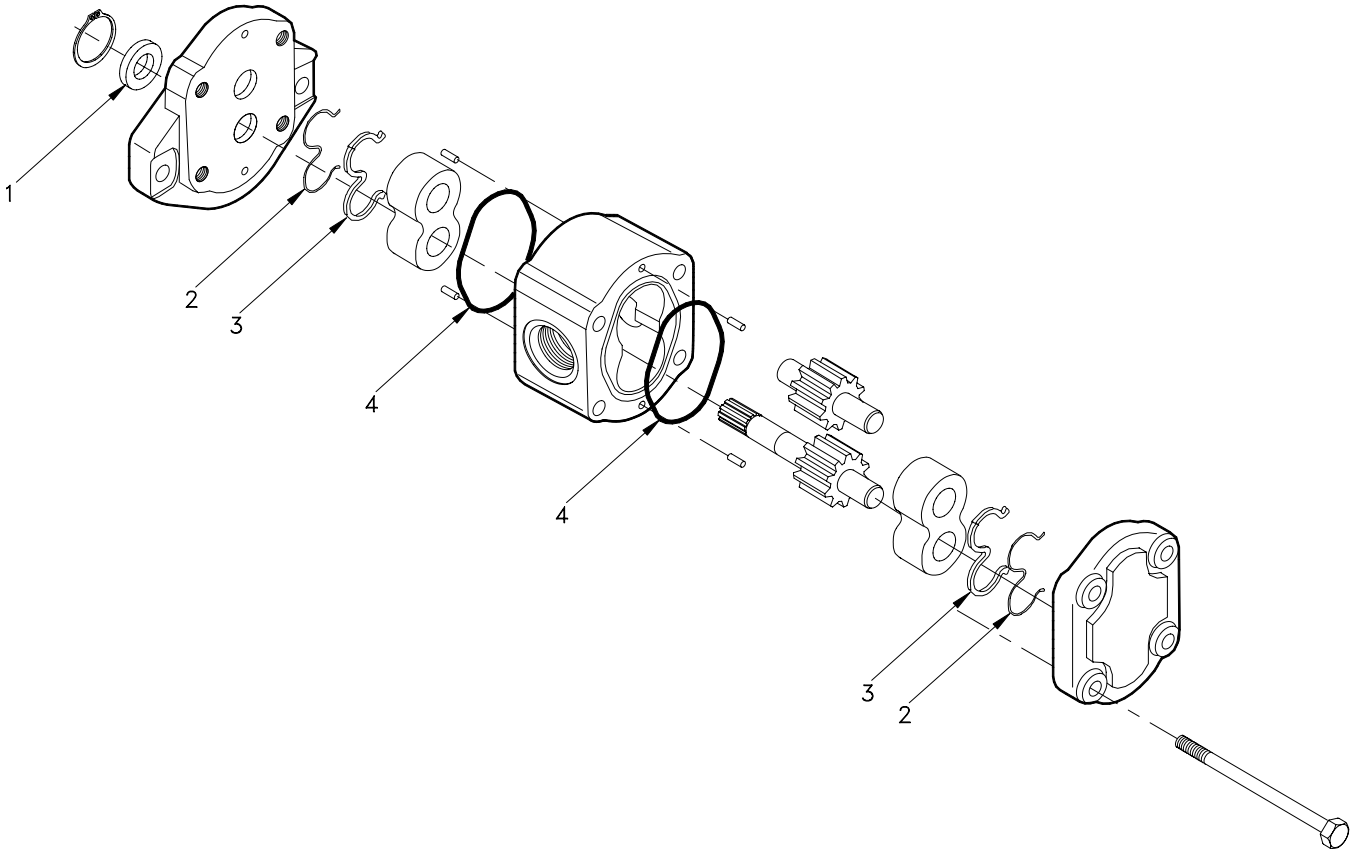

Brake Hydraulic Pump

Item	Part No.	Qty	Description	Item	Part No.	Qty	Description
	R16574		Brake Hydraulic Pump				
1	*a -----	1	Bearing	4	*a -----	2	O-Ring
2	*a -----	2	Seal				
3	*a -----	2	Backup Ring		*a Repair Kit P/N R14790