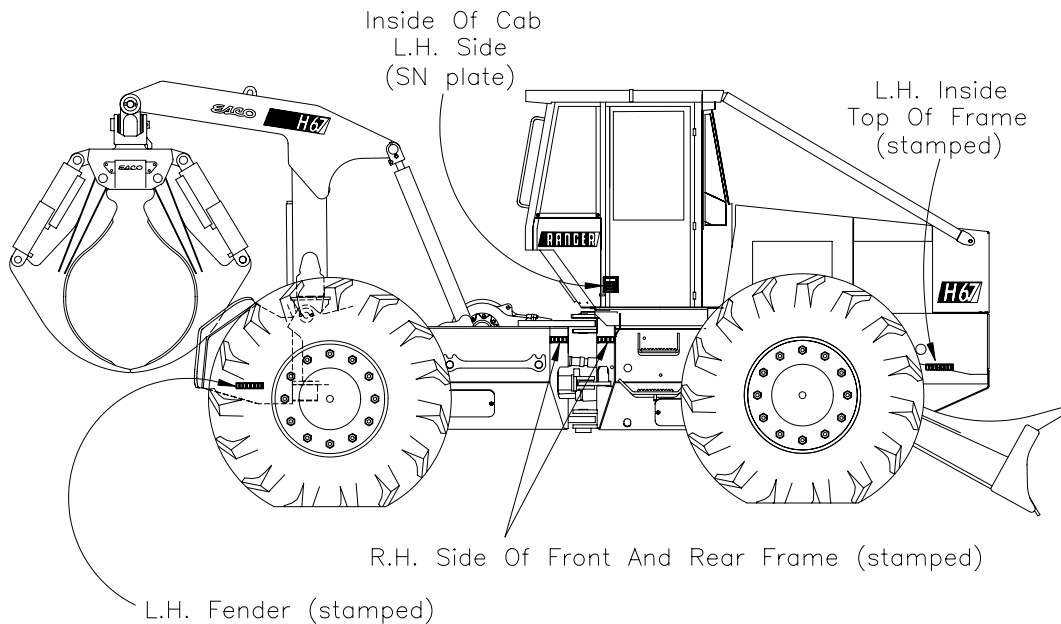

Introduction

The H67 Parts Manual is designed to assist you in maintaining your Ranger Skidder. This Manual is updated from information available at the time of printing. However, due to the constant improvements in product design, certain changes made after printing may not be included in this publication. This Manual should be used with all related supplemental Publications. Related Service Bulletins should be reviewed to provide information regarding some recent changes.

Serial Number Code

At the time of manufacture every machine is assigned a serial number. See illustration below for serial number locations.

The Prefix lists the model type followed by a production sequence number:

H67C-XXXX	Ranger Cable Machine
H67P-XXXX	Ranger Grapple Machine
H67H-XXXX	Ranger Hi-Vis Machine