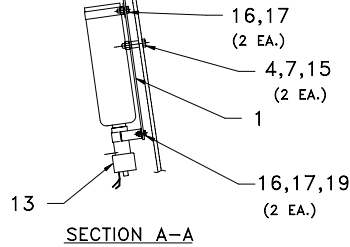

SN H67: 1519, 1521, 1524, 1529, 1531

ATOMIZER LOCATION  
SUPPLIED WITH ITEM 13  
APPROXIMATE LOCATION OF  
1/8" NPT PORT IN MANIFOLD

NYLON HOSE & VALVE FITTING  
SUPPLIED WITH ITEM 13

LEFT SIDE VIEW

ELECTRIC VALVE