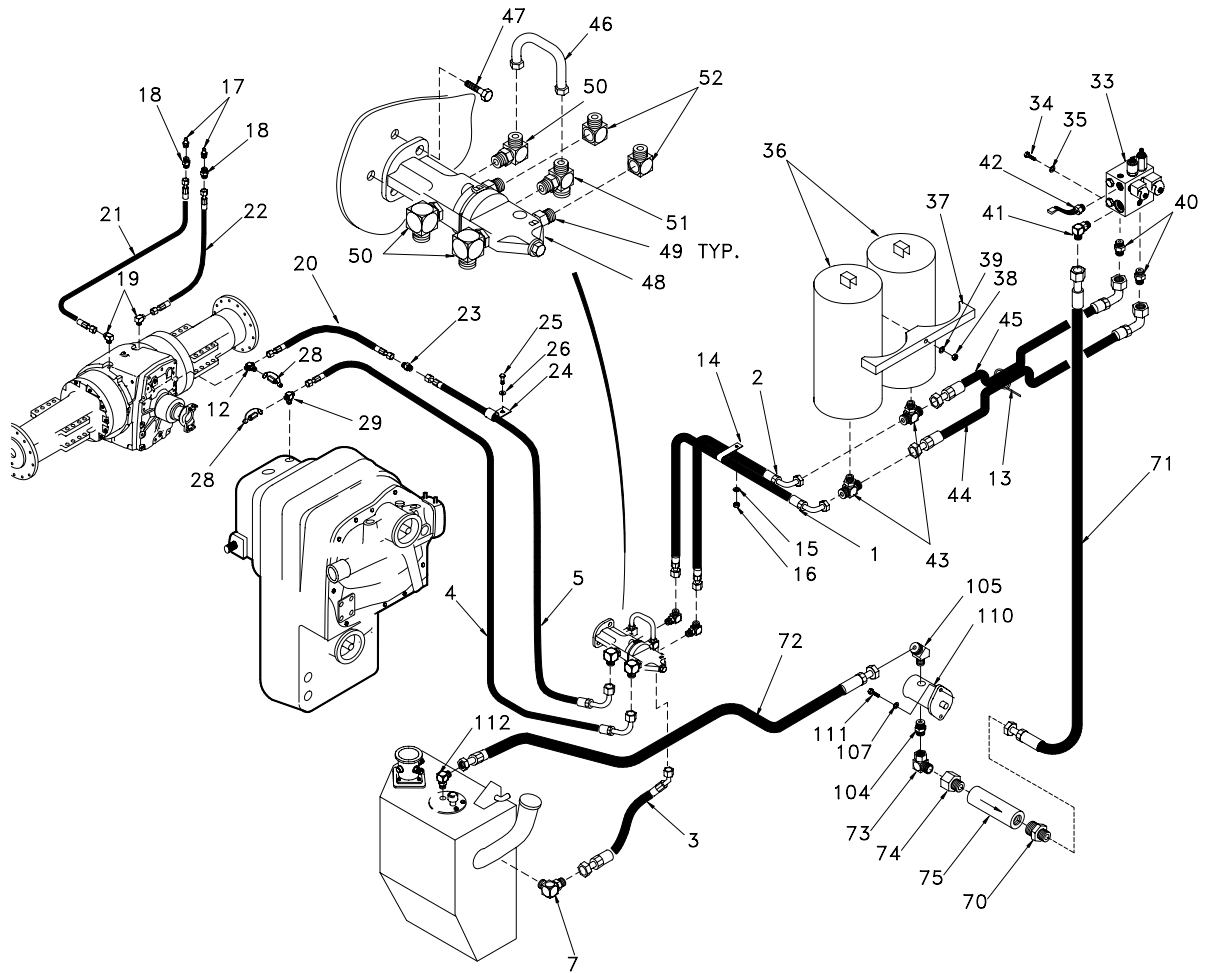

Brake Hydraulics

Item	Part No.	Qty	Description	Item	Part No.	Qty	Description
1	R11446	1	. Hose Assembly	39	R13811433	1	. Hard Washer
2	R12123	1	. Hose Assembly	40	211560	2	. Fitting, St
3	R12608	1	. Hose Assembly	41	19990	1	. Fitting, El
4	R12125	1	. Hose Assembly	42	R13649	1	. Switch, Pressure
5	R14784	1	. Hose Assembly	42	*a 243584	1	. Switch, Pressure
7	22390	1	. Fitting, Ff	43	R13807532	2	. Fitting, Te
12	223436	1	. Fitting, Te	44	R14267	1	. Hose Assembly
13	R1736910	1	. Strap, Tie	45	R12117	1	. Hose Assembly
14	R13810028	1	. Clamp, Insulated	46	R14311	1	. Tube Assembly
15	R13811431	1	. Hard Washer	47	231611	3	. Capscrew
16	R13811191	1	. Locknut	48	* R13576	1	. Brake Valve (502.01A)
17	R1992651	2	. Screw, Bleeder	49	211560	2	. Fitting, St
18	209750	2	. Fitting, St	50	R13801972	3	. Fitting, El
19	223784	2	. Fitting, El	51	R13807532	1	. Fitting, Te
20	R14785	1	. Hose Assembly	52	211561	2	. Fitting, El
21	R14787	1	. Hose Assembly	70	209208	3	. Fitting, St
22	R14786	1	. Hose Assembly	71	R12092	1	. Hose Assembly
23	209438	1	. Fitting, St	72	R12579575	1	. Hose Assembly
24	209706	1	. Clamp	73	209166	1	. Fitting, El
25	R13810858	1	. Capscrew	74	R14377	1	. Fitting, St
26	R13806980	1	. Flat Washer	75	244471	1	. Valve, Check
27	R13469	6'	. Sleeve, Cordura	104	210774	1	. Fitting, St
28	236625	2	. Coupler, Male	105	223642	1	. Fitting
29	R13807532	1	. Fitting, Te	107	R13812514	2	. Lockwasher
33	* R15592	1	. Br./Diff. Lock Manifold (502.04A)	110	* R16574	1	. Brake Hydraulic Pump (902.02A)
34	R13801791	2	. Capscrew	111	R13811037	2	. Capscrew
35	R13802914	2	. Hard Washer	112	209715	1	. Fitting, El
36	* R13646	2	. Accumulator (502.05A)				
37	R15545	1	. Bracket				
38	R13811086	1	. Capscrew				

*a Used on Unit S/N 1596 only