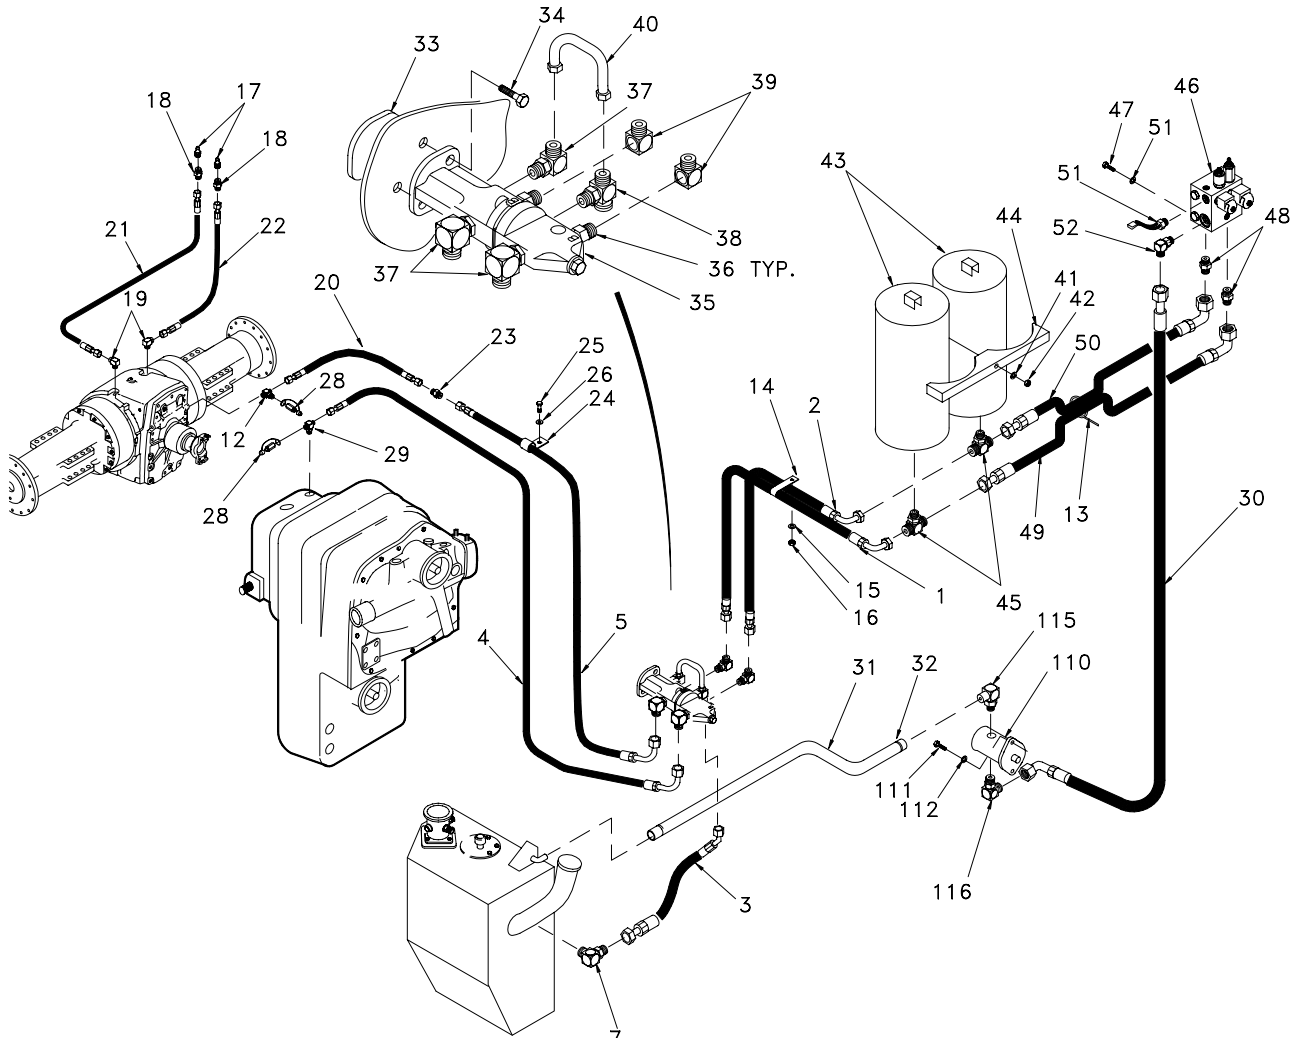

SN H67: 1501-1529, 1531

For units converted with R16434 Pump Suction Kit, please see 501.01Q

Brake Hydraulics

Item	Part No.	Qty	Description	Item	Part No.	Qty	Description
1	R11446	1	. Hose Assembly	32	201431	2	. Clamp, Hose
2	R12123	1	. Hose Assembly	33	R13728	1	. Plate
3	R12608	1	. Hose Assembly	34	231611	3	. Capscrew
4	R12125	1	. Hose Assembly	35	* R13576	1	. Brake Valve (502.01A)
5	R14784	1	. Hose Assembly	36	211560	2	. Fitting, St
7	22390	1	. Fitting, Ff	37	R13801972	3	. Fitting, El
12	223436	1	. Fitting, Te	38	R13807532	1	. Fitting, Te
13	R1736910	1	. Strap, Tie	39	211561	2	. Fitting, El
14	R13810028	1	. Clamp, Insulated	40	R14311	1	. Tube Assembly
15	R13811431	1	. Hard Washer	41	R13811431	24	. Hard Washer
16	R13811191	1	. Locknut	42	R13811191	20	. Locknut
17	R1992651	2	. Screw, Bleeder	43	* R13646	2	. Accumulator (502.05A)
18	209750	2	. Fitting, St	44	R13718	1	. Clamp
19	223784	2	. Fitting, El	45	R13807532	2	. Fitting, Te
20	R14785	1	. Hose Assembly	46	* R15592	1	. Br./Diff. Lock Manifold (502.04A)
21	R14787	1	. Hose Assembly	47	R13801791	2	. Capscrew
22	R14786	1	. Hose Assembly	48	211560	2	. Fitting, St
23	209438	1	. Fitting, St	49	R14267	1	. Hose Assembly
24	209706	1	. Clamp	50	R12117	1	. Hose Assembly
25	R13810858	1	. Capscrew	51	R13649	1	. Switch, Pressure
26	R13806980	1	. Flat Washer	52	19990	1	. Fitting, El
27	R13469	6'	. Sleeve, Cordura	110	* R14409	1	. Brake Hydraulic Pump (902.02A)
28	236625	2	. Coupler, Male	111	R13811037	2	. Capscrew
29	R13807532	1	. Fitting, Te	112	R13812514	2	. Lockwasher
30	R12229	1	. Hose Assembly	115	R14417	1	. Hose End
31	R14382	1	. Hose	116	R13807508	1	. Fitting, El