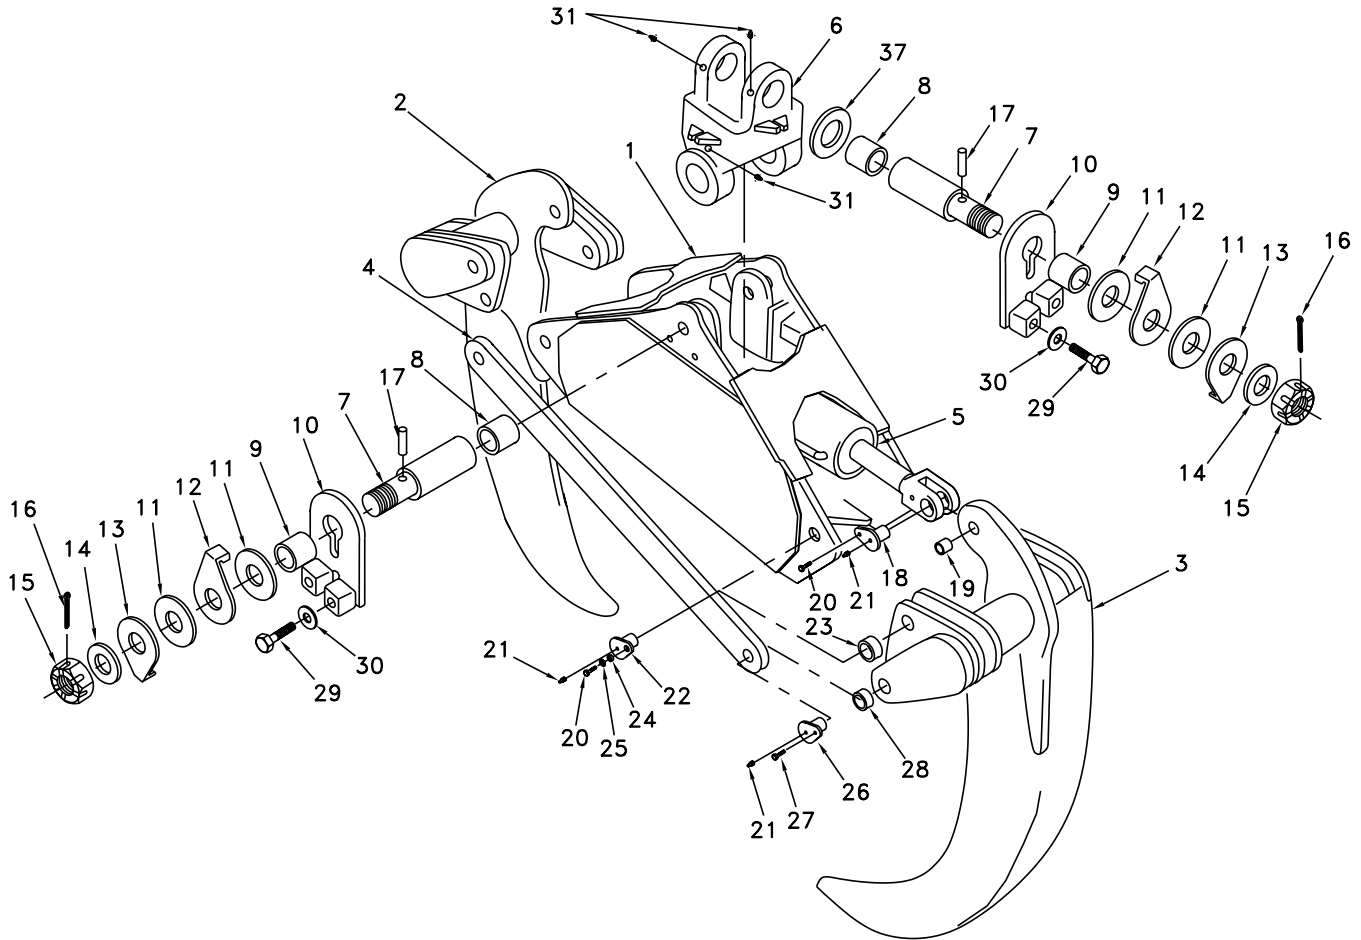

SN H67: 1505-1507, 1509, 1516, 1519, 1521, 1523-1524,
1528-1529, 1532-1533, 1538-1540, 1544, 1546-1547, 1554,
1562-1564, 1566-1567, 1573-1576, 1580, 1582-1583, 1587-
1591, 1594-1597, 1611, 1617, 1619-1622, 1624-1625, 1629-
1631, 1634, 1636, 1641-1642, 1646

105" Parallelogram Grapple Assembly

Item	Part No.	Qty	Description	Item	Part No.	Qty	Description
	R14251		105" P-gram Grapple Assembly				
1	R12580789	1	. Grapple Box Assembly	17	242978	2	. Spirol Pin
2	R12600003	1	. Grapple Arm Assembly, LH	18	R1932083	2	. Pin Assembly
3	R12600004	1	. Grapple Arm Assembly, RH	19	R16780	2	. Bush
4	R1934673	1	. Plate	20	R13801842	6	. Capscrew
5	* R10113	1	. Cylinder Assembly (904.03A)	21	00191758	8	. Lube Fitting
6	R12581247	1	. Yoke, Machine	22	R12580128	4	. Pin Assembly, Pivot
7	R1937947	2	. Pin	23	R12572528	4	. Bush
8	R1937942	2	. Bearing	24	R2529808	4	. Spacer
9	R1932931	2	. Bushing	25	R13806871	4	. Hard Washer
10	R1938151	2	. Plate	26	R1932089	2	. Pin Assembly
11	R17364	4	. Snubber Disc	27	R13811073	2	. Capscrew
12	R1937941	2	. Snubber	28	R16782	2	. Bush
13	R1937940	2	. Snubber	29	R13811076	4	. Capscrew
14	R1937935	2	. Disc Spring	30	R13811433	4	. Hard Washer
15	R1935436	2	. Hex Nut	31	11079	4	. Lube Fitting
16	R13800374	2	. Cotter Pin	37	R1937943	2	. Washer