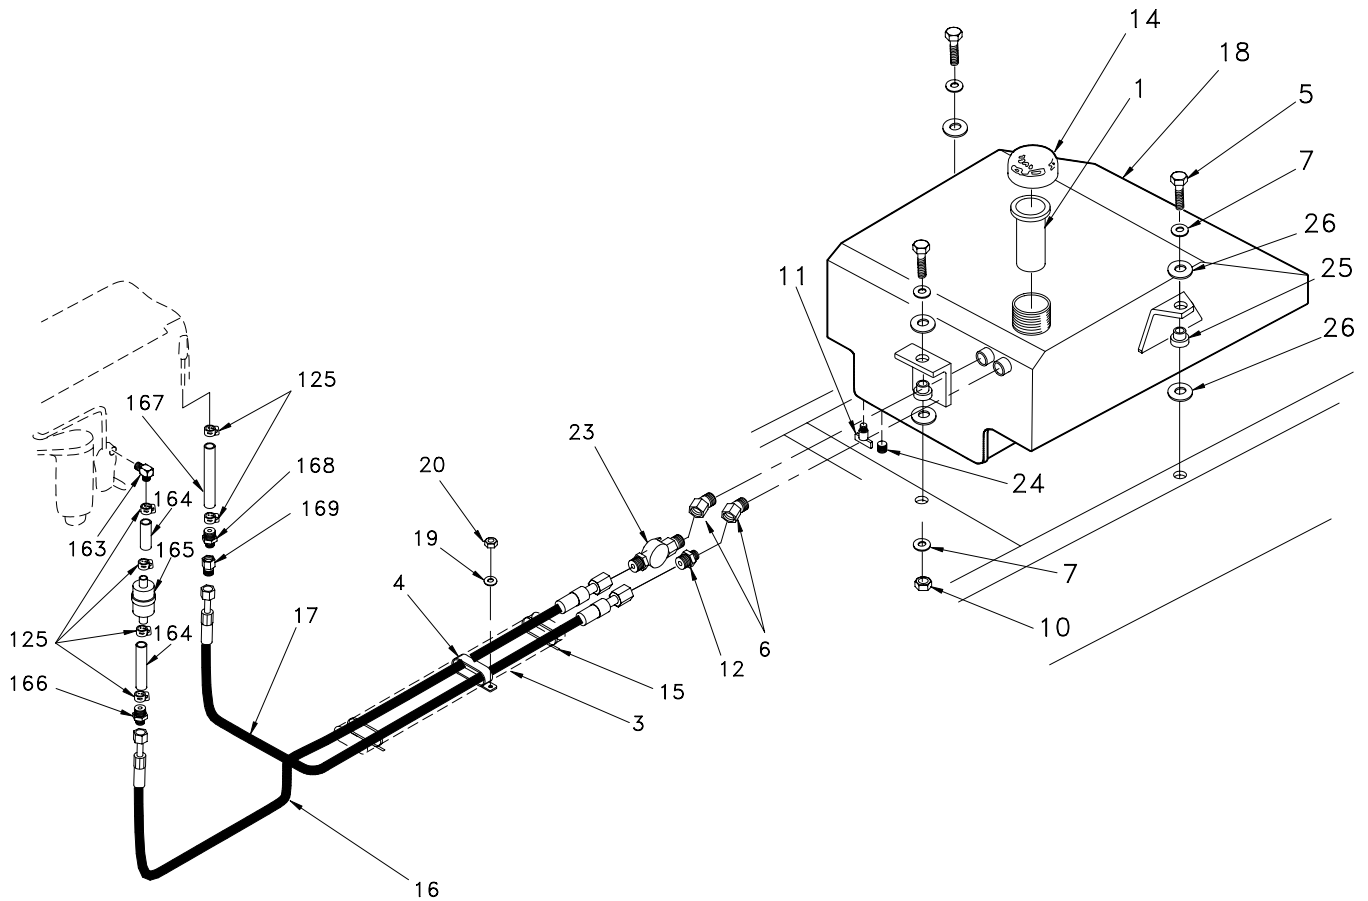

Fuel Tank Installation

Item	Part No.	Qty	Description	Item	Part No.	Qty	Description
1	R12577372	1	. Strainer	19	R13806980	1	. Flat Washer
3	R12577880	13'	. Cordura Sleeve	20	223654	1	. Esna Nut
4	R13810028	1	. Clamp, Insul	23	R358394	1	. Valve
5	R13811083	3	. Capscrew	24	R565295	1	. Magnetic Plate
6	R13804881	2	. Fitting, Ff	25	R584501	3	. Vibration Dampener
7	R13811433	4	. Hard Washer	26	R616796	6	. Washer
10	R13811193	1	. Locknut	125	R6515575	8	. Hose Clamp
11	R13803844	1	. Draincock	163	R12577642	1	. Fitting
12	R13807392	1	. Fitting, St	164	R656247	1'	. Fuel Hose
14	R1558644	1	. Fuel Cap	165	R1992594	1	. Fuel Filter
15	R1736910	4	. Tie Strap	166	R1939692	1	. Fitting
16	R14759	1	. Hose Assembly	167	R1317062	1'	. Fuel Hose
17	R14758	1	. Hose Assembly	168	R2388986	1	. Fitting
18	R14748	1	. Fuel Tank	169	209775	1	. St Fitting