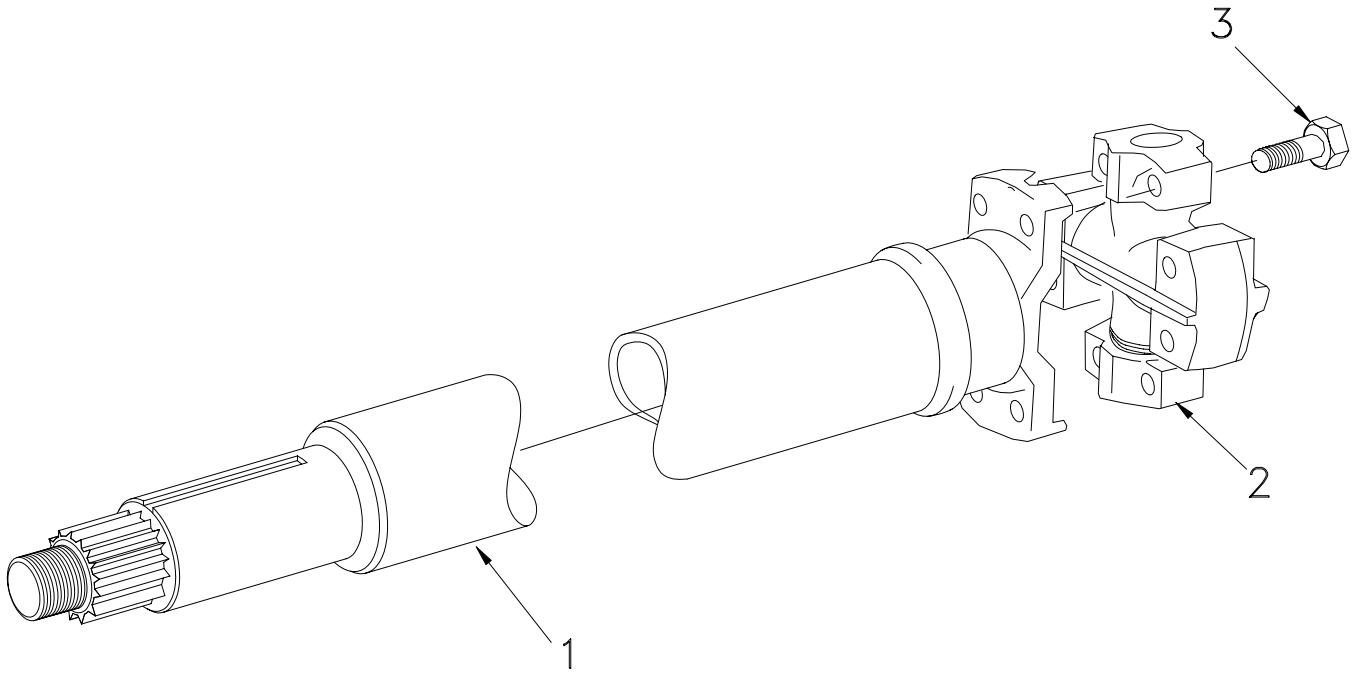

SN H67: 1501-1557, 1559-1623, 1626-1636, 1639-1640,
1645-1647

Driveline - Rear Axle

Item	Part No.	Qty	Description	Item	Part No.	Qty	Description
	R14568		Driveline - Rear Axle				
1	NSS	1	. Prop Shaft				
2	R12968397	1	. Spider Assembly				
3	R13802020	4	. . Capscrew