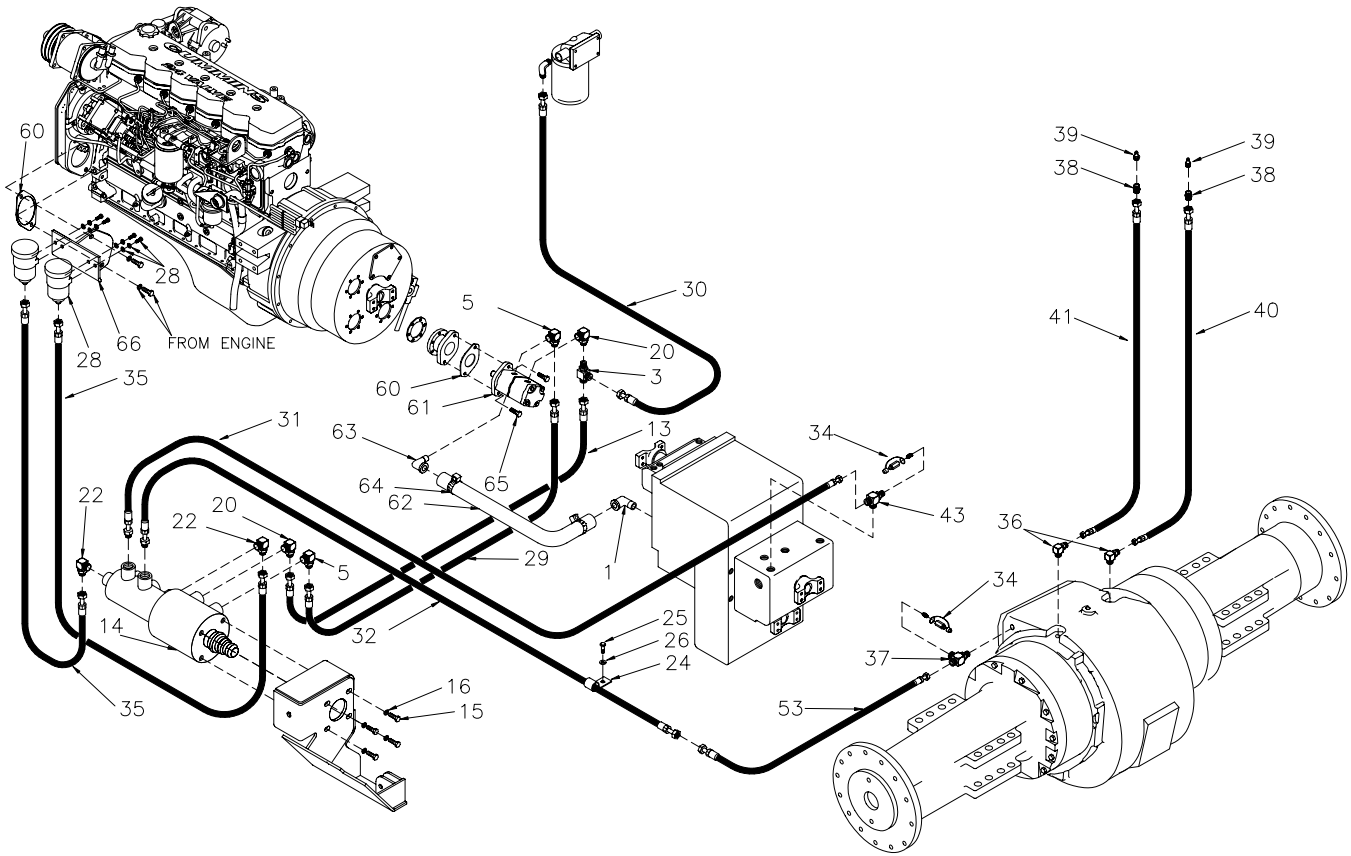

Brake Hydraulics

Item	Part No.	Qty	Description	Item	Part No.	Qty	Description
1	245306	1	. Fitting	38	209750	2	. Fitting, St
3	209087	1	. Fitting, Te	39	R1992651	2	. Screw, Bleeder
5	R13807508	2	. Fitting, El	40	R14786	1	. Hose Assembly
13	R12462	1	. Hose Assembly	41	R14787	1	. Hose Assembly
14	R18823	1	. Master Cylinder	42	R13806980	1	. Flat Washer
15	R13811056	4	. Capscrew	43	R13807532	1	. Fitting, Te
16	R13811448	4	. Flat Washer	44	209706	1	. Clamp
20	213917	2	. Fitting, El	45	R13810858	1	. Capscrew
22	R13801972	2	. Fitting, El	53	R12401	1	. Hose Assembly
28	245235	2	. Reservoir	60	R618053	3	. Gasket
29	R12251	1	. Hose Assembly	61	245318	1	. Brake Pump
30	R12252	1	. Hose Assembly		245809	1	. Seal Kit
31	245404	1	. Hose Assembly	62	R19368	1	. Hose, Suction
32	245400	1	. Hose Assembly	63	R1937684	1	. Hose End
34	236625	2	. Coupler, Male	64	R13805074	2	. Clamp, T-Bolt
35	R12336	3	. Hose Assembly	65	R13811037	4	. Capscrew
36	223784	2	. Fitting, El	66	R18884	1	. Mounting
37	223436	1	. Fitting, Te