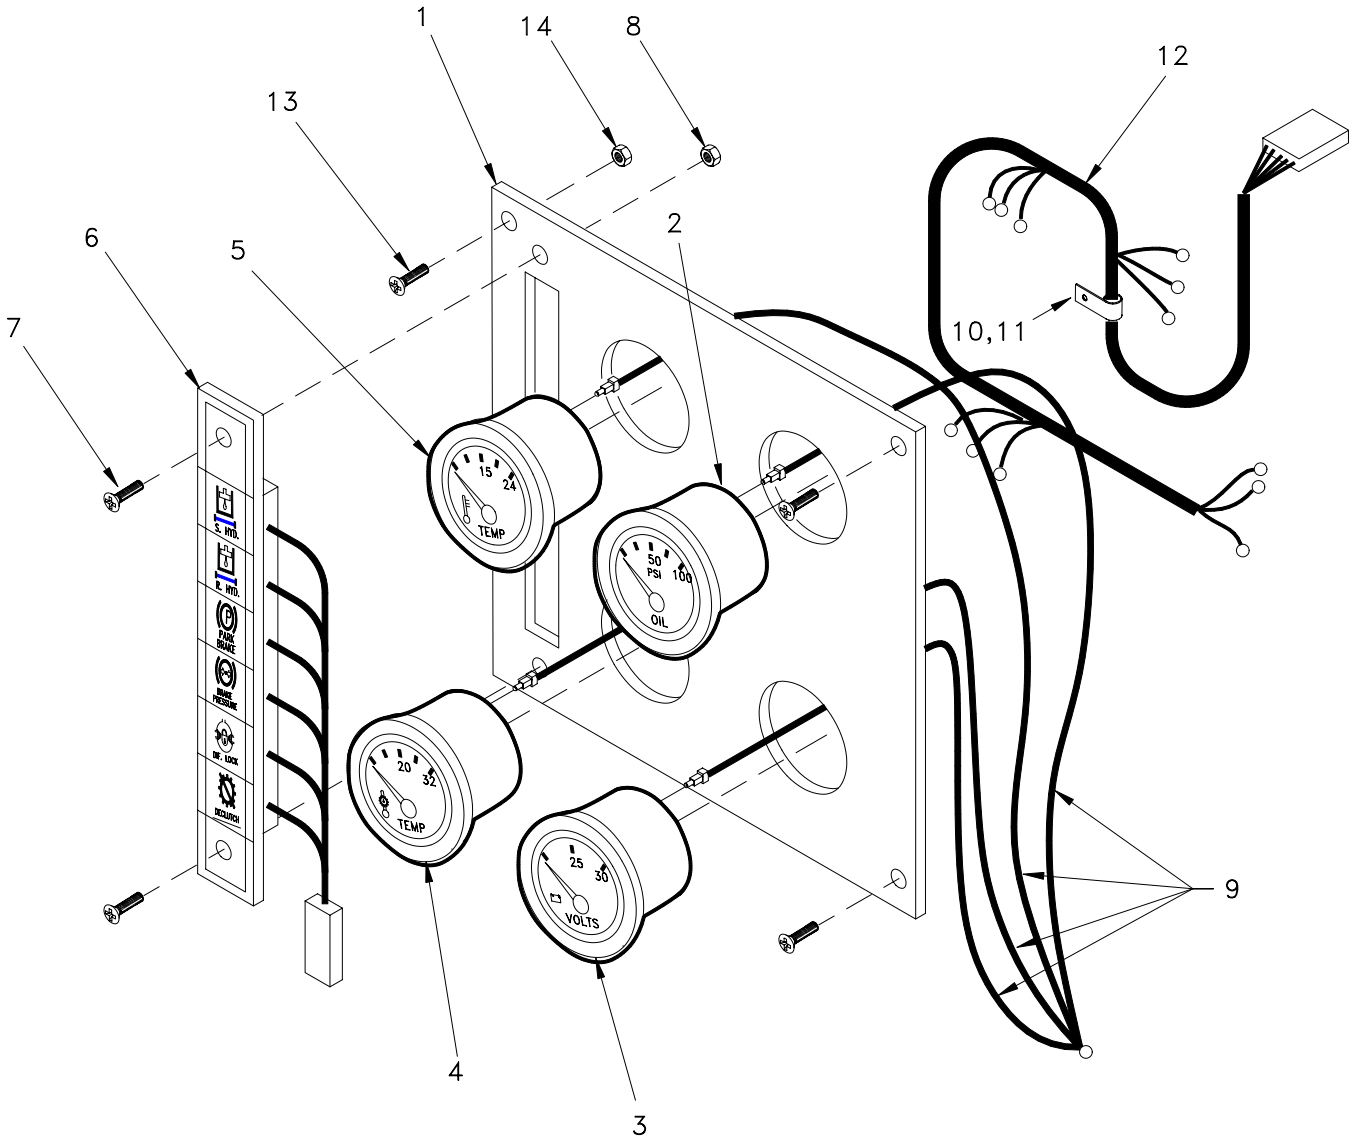

Instrument Panel Assembly

Item	Part No.	Qty	Description	Item	Part No.	Qty	Description
1	R13747	1	. Panel	8	R13803445	1	. Nut
2	236407	1	. Oil Pressure Gauge	9	R13768	4	. Light Assembly
3	236403	1	. Voltmeter Gauge	10	R13769	1	. Bulb and Socket
4	R13749	1	. Converter Temperature Gauge	11	200499	1	. Clamp
5	236402	1	. Water Temperature Gauge	12	R13122	1	. Washer
6	R13746	1	. Light Strip	13	R13752	1	. Wire Harness
	236676	6	. Light Bulb	14	R189007	4	Cap screw
7	R13767	1	. Screw		233880	4	Nut