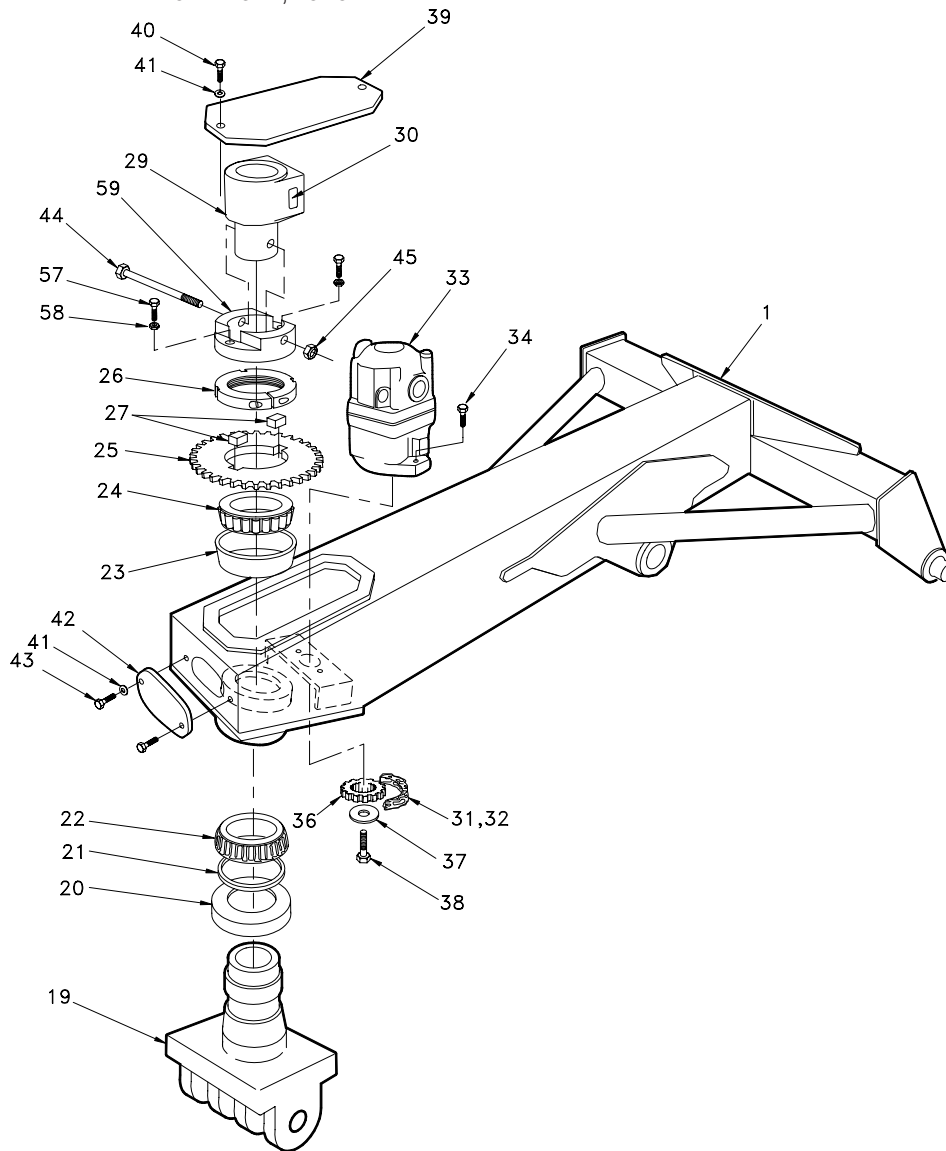

SN H67: 1516, 1519, 1521, 1523-1524, 1528-1529, 1532-1533, 1538-1540, 1544, 1546-1547, 1554, 1562-1564, 1566-1567, 1573-1576, 1580, 1582-1583, 1587-1591, 1594-1597, 1611, 1617, 1619-1622, 1624-1625, 1629-1631, 1634, 1636, 1641-1642, 1646

105" Parallelogram Boom and Rotor

Item	Part No.	Qty	Description	Item	Part No.	Qty	Description
1	R14347	1	Boom	34	R13812000	2	Cap screw
19	R1937933	1	Main Shaft	36	R1934875	1	Drive Sprocket
20	R1937938	1	Spacer Plate	37	R872229	1	Flat Washer
21	R1937936	1	Seal	38	R13812369	1	Cap screw
22	R1937934	1	Bearing/Cone Assembly	39	R1939569	1	Cover Plate
23	R1318083	1	Bearing Cup	40	R13801813	2	Cap screw
24	R1318084	1	Bearing Cone	41	R13811431	4	Hard Washer
25	R12573856	1	Driven Sprocket	42	R1938864	1	Cover Plate
26	R15195	1	Clamp Nut	43	R13811035	2	Cap screw
27	R13804605	2	Key	44	R13804703	1	Cap screw
29	* R15190	1	Rotary Manifold Assy (103.02B)	45	R13811193	1	Locknut
30	R1937586	2	Bar	57	R13811036	2	Cap screw
31	R1935454	3'	Roll Chain	58	235708	2	Jam Nut
32	R616502	1	Chain Link	59	R17615	1	Lock Collar
33	* R1937742	1	Hydraulic Motor (902.03A)