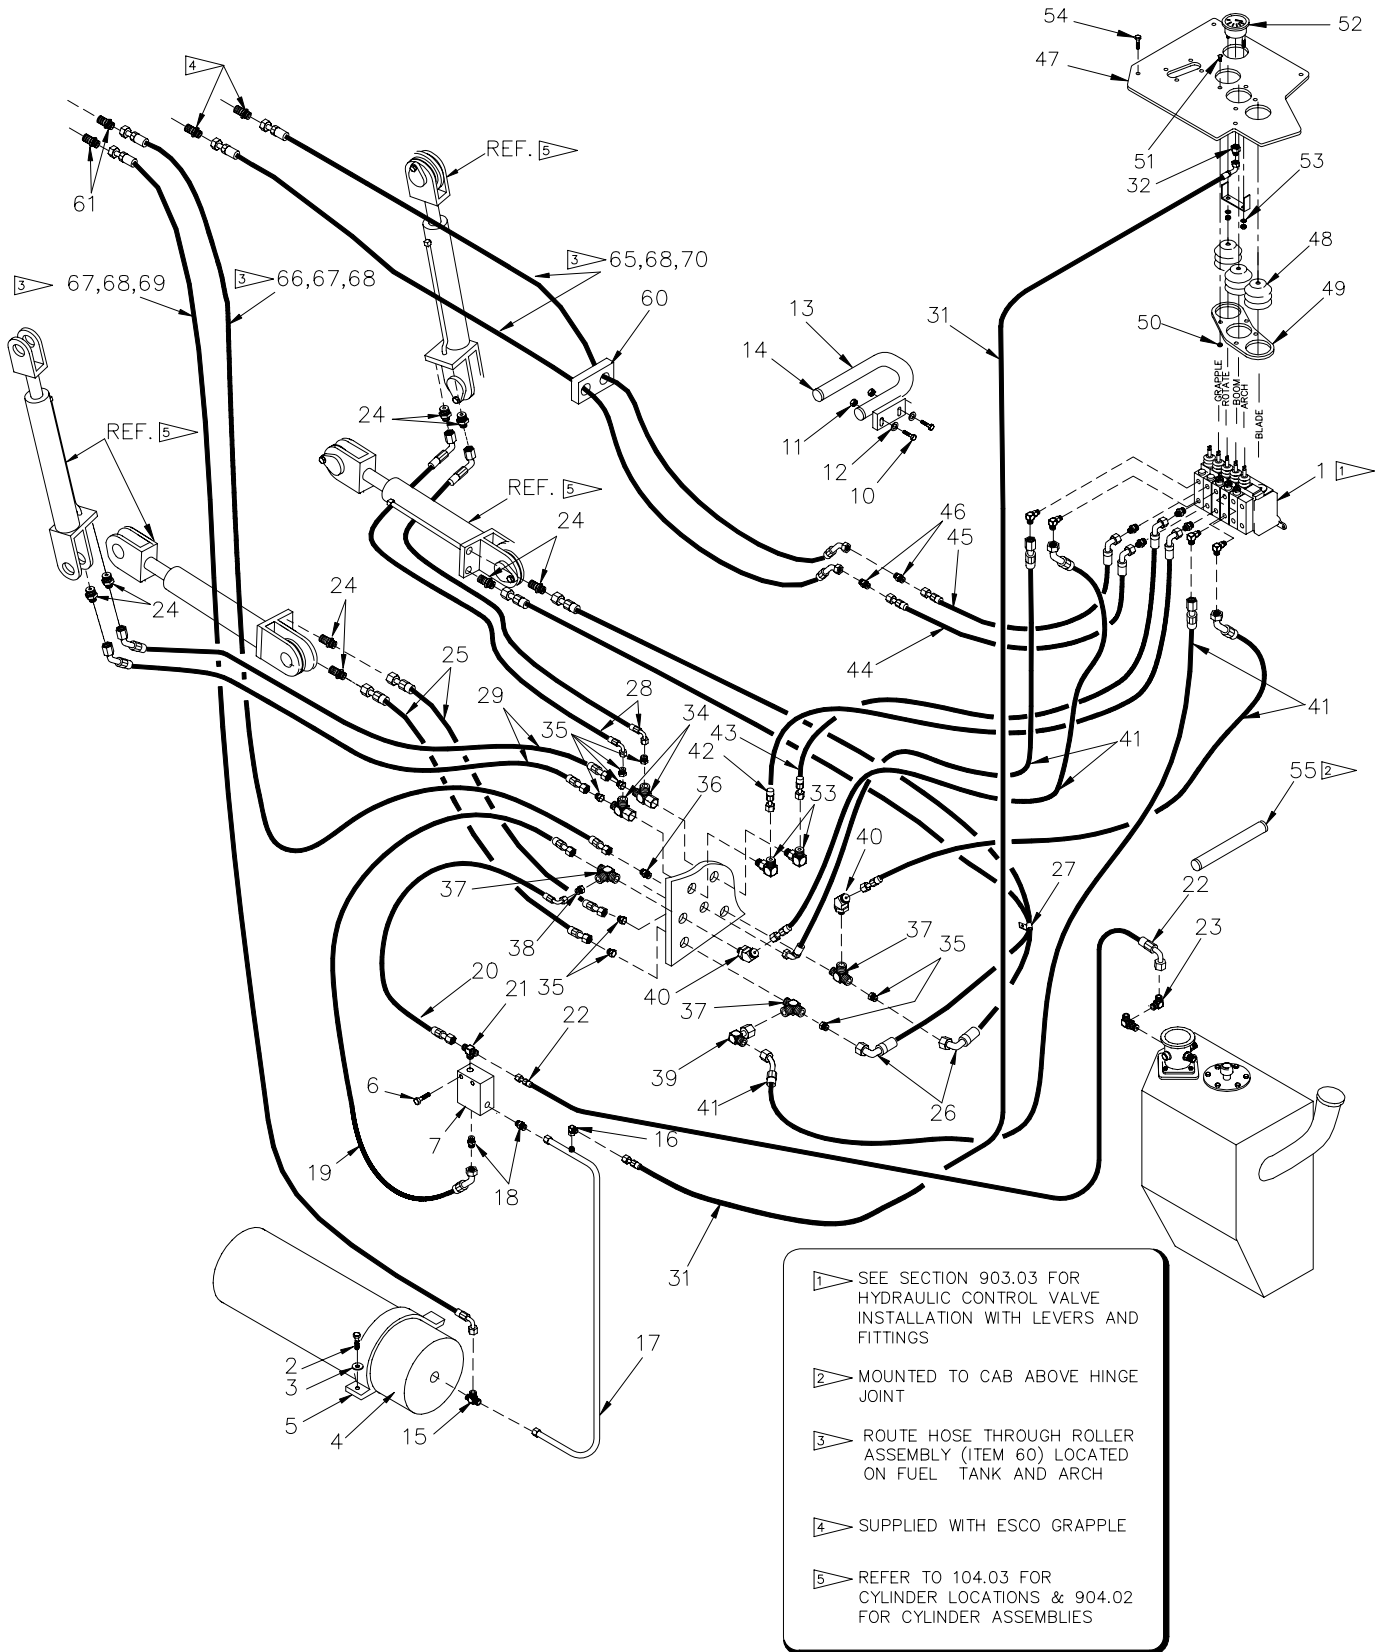

120" Parallelogram Hydraulic System

Item	Part No.	Qty	Description	Item	Part No.	Qty	Description
1	* R15629	1	Valve Assembly (903.03B)	34	209087	2	Fitting
2	223687	8	Capscrew	35	210767	8	Fitting
3	R13802628	8	Washer	36	R13803393	1	Fitting
4	* R15543	1	Accumulator (906.01B)	37	R12578057	3	Fitting
5	R16216	2	Clamp	38	R832034	1	Fitting
6	201612	2	Capscrew	39	209166	1	Fitting
7	* R12600000	1	Valve, Check (903.07A)	40	214219	2	Fitting
8	R12575959	7'	Trim (Not Illustrated)	41	R12310	4	Hose Assembly
9	R14450	4'	Trim (Not Illustrated)	42	R12045	1	Hose Assembly
10	R13811037	2	Capscrew	43	R12046	1	Hose Assembly
11	223654	2	Nut	44	R12130	1	Hose Assembly
12	R13811431	4	Washer	45	R14621	1	Hose Assembly
13	R14447	1	Bracket	46	209438	2	Fitting
14	R1906697	2	Plug	47	R15093	1	Cover
15	206322	1	Fitting	48	R1933522	3	Bellows
16	212718	1	Fitting	49	R15095	1	Plate
17	R15624	1	Tube Assembly	50	R13811189	6	Nut
18	209215	2	Fitting	51	R250210	6	Machine Screw
19	R14620	1	Hose Assembly	52	R14618	1	Gauge
20	R12041	1	Hose Assembly	53	R13809575	2	Lockwasher
21	R13807532	1	Fitting	54	R13041	4	Capscrew
22	R12042	1	Hose Assembly	55	R14616	1	Guard, Hose
23	R1938847	1	Fitting	56	R1034034	1	Button, Plug (Not Illustrated)
24	209069	8	Fitting	57	R13811193	1	Nut (Not Illustrated)
25	R12226	2	Hose Assembly	59	R16730	2	Roller Assembly
26	R14259	2	Hose Assembly	61	R834106	2	Fitting
27	R13810030	1	Clamp	65	R12122	2	Hose Assembly
28	R12043	2	Hose Assembly	66	R12064	1	Hose Assembly
29	R12044	2	Hose Assembly	67	R12577880	20'	Cordura Sleeve
31	R14619	1	Hose Assembly	68	R1736910	8	Tie Strap
32	209776	1	Fitting	69	R12063	1	Hose Assembly
33	R13804233	2	Fitting	70	240763	20'	Cordura Sleeve