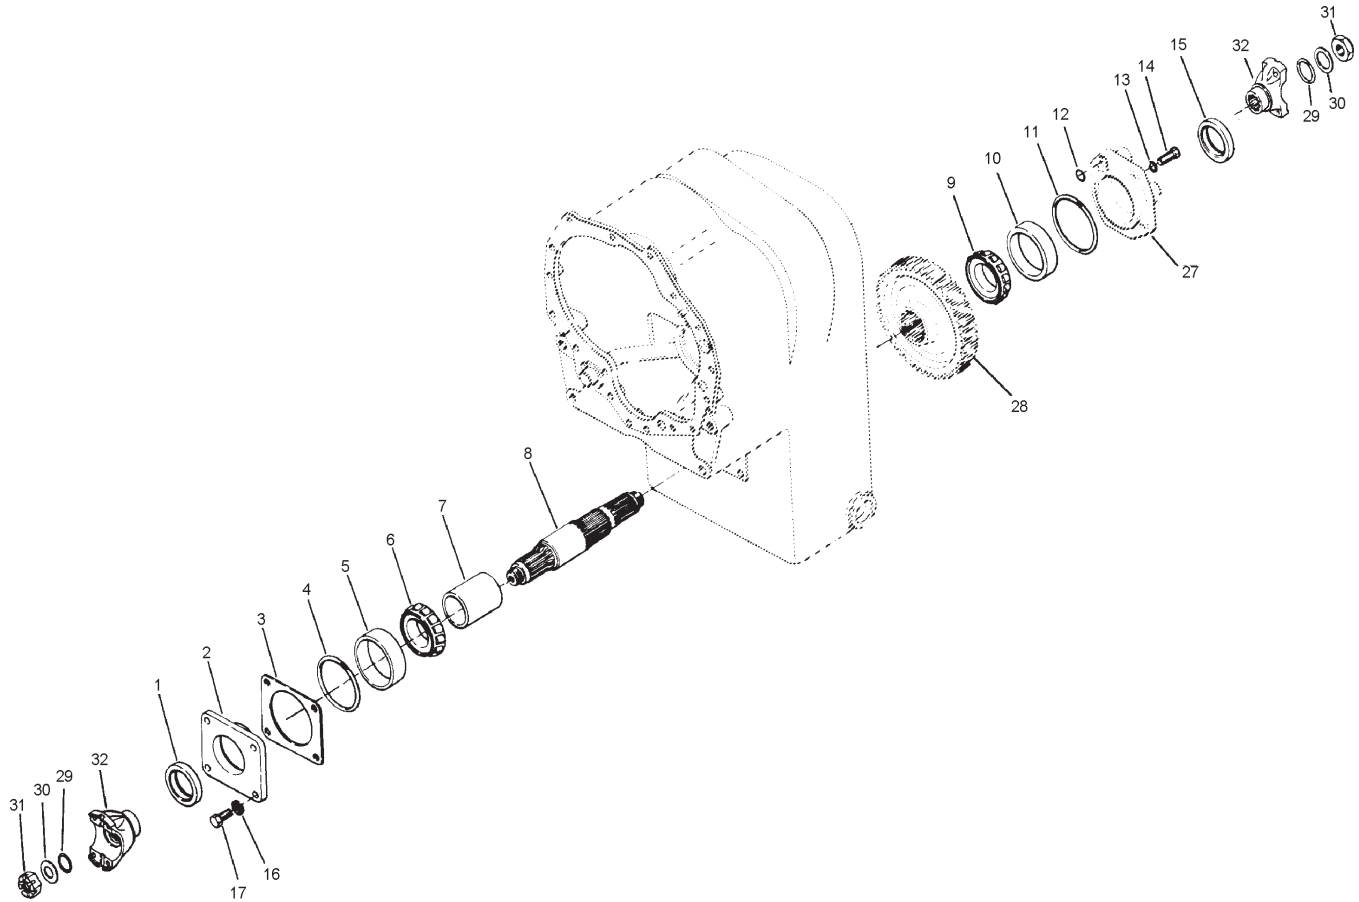

Transmission - Output Shaft

Item	Part No.	Qty	Description	Item	Part No.	Qty	Description
R18132 Transmission (continued)							
1	218482	1	Oil Seal	10	R7018416	1	Bearing Cup
2	218543	1	Bearing Cap	11	218555	1	O-Ring
3	218544	AR	Shim	12	225600	1	O-Ring
3a	218545	AR	Shim	13	247763	4	Lockwasher
3b	218546	AR	Shim	14	200575	4	Capscrew
3c	218547	AR	Shim	15	218482	1	Oil Seal
4	203533	1	O-Ring	16	200605	4	Lockwasher
5	R1303281	1	Bearing Cup	17	218542	4	Capscrew
6	218553	1	Bearing Cone	29	203450	2	O-Ring
7	R239980	1	Spacer	30	218485	2	Washer
8	R239932	1	Shaft	31	218486	2	Locknut
9	218553	1	Bearing Cone	32	R247029	2	Flange