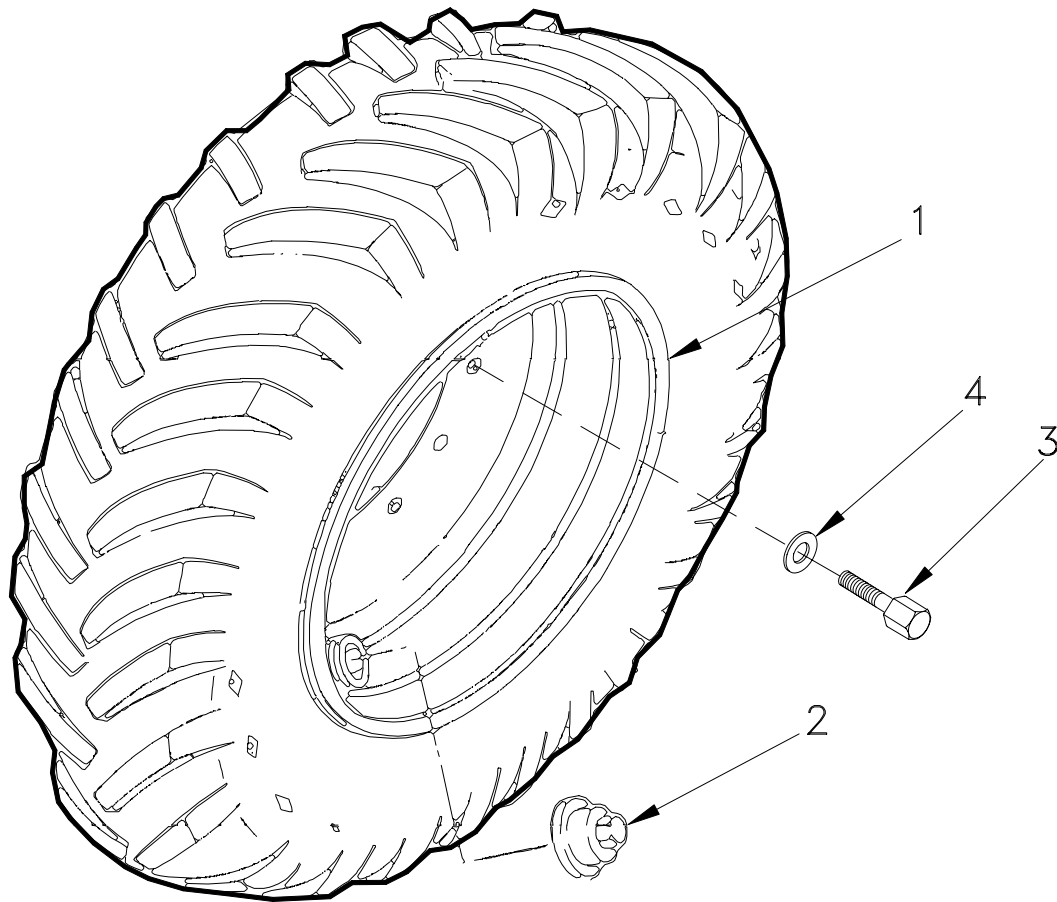

### Tire and Rim Assembly

Item	Part No.	Qty	Description	Item	Part No.	Qty	Description
	Tire Size	-	67 X 34.00 - 25NHS (14 ply)				
1	R16399	4	. Wheel	3	R13806368 56		. Capscrew
2	R13802338	4	. Pipe Cap	4	R13813326 56		. Hard Washer