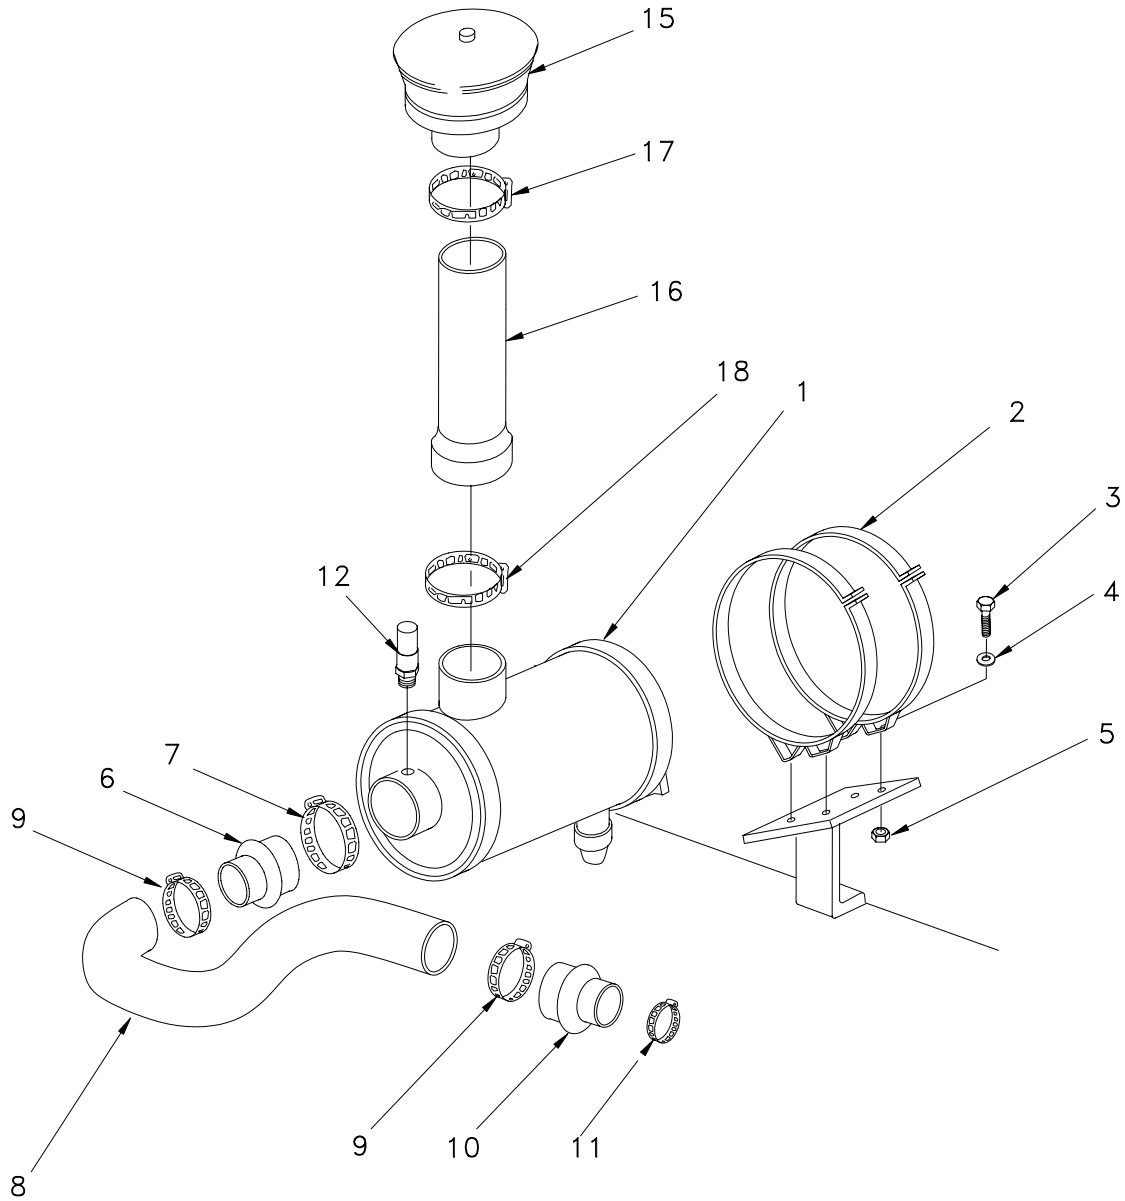

SN 1501-1529, 1531

Air Intake

Item	Part No.	Qty	Description	Item	Part No.	Qty	Description
	R13942		Air Intake				
1	* R10396	1	. Air Cleaner Assembly (205.02A)	9	207147	2	. T-Bolt Clamp
2	R10605	2	. Mounting Band	10	R10422	1	. Reducer Bellows
3	R13811035	4	. Capscrew	11	R13809945	1	. T-Bolt Clamp
4	R13811431	4	. Hard Washer	12	R1529625	1	. Indicator
5	R13811191	4	. Locknut	15	* R1939109	1	. Pre-Clean Intake Cup (205.03A)
6	R14505	1	. Reducer Bellows	16	R15106	1	. Intake Tube
7	202259	1	. T-Bolt Clamp	17	R13808431	1	. T-Bolt Clamp
8	R13943	1	. Intake Tube	18	R1500453	1	. Tube Clamp