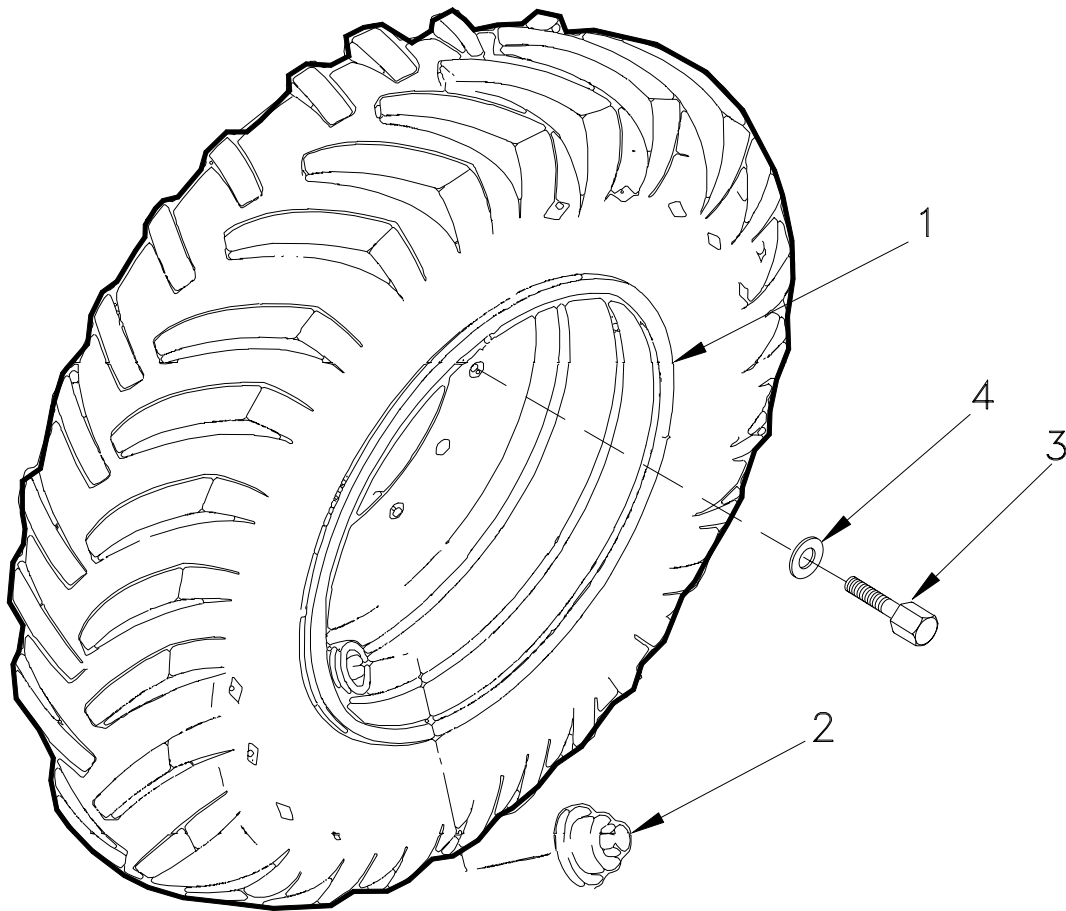

Tire and Rim Assembly

Item	Part No.	Qty	Description	Item	Part No.	Qty	Description
	Tire Size	-	24.5 - 32 (16 ply)				
1	R14269	4	. Rim	3	R13806561 56		. Capscrew
2	R13802338	4	. Pipe Cap	4	R13813326 56		. Hard Washer