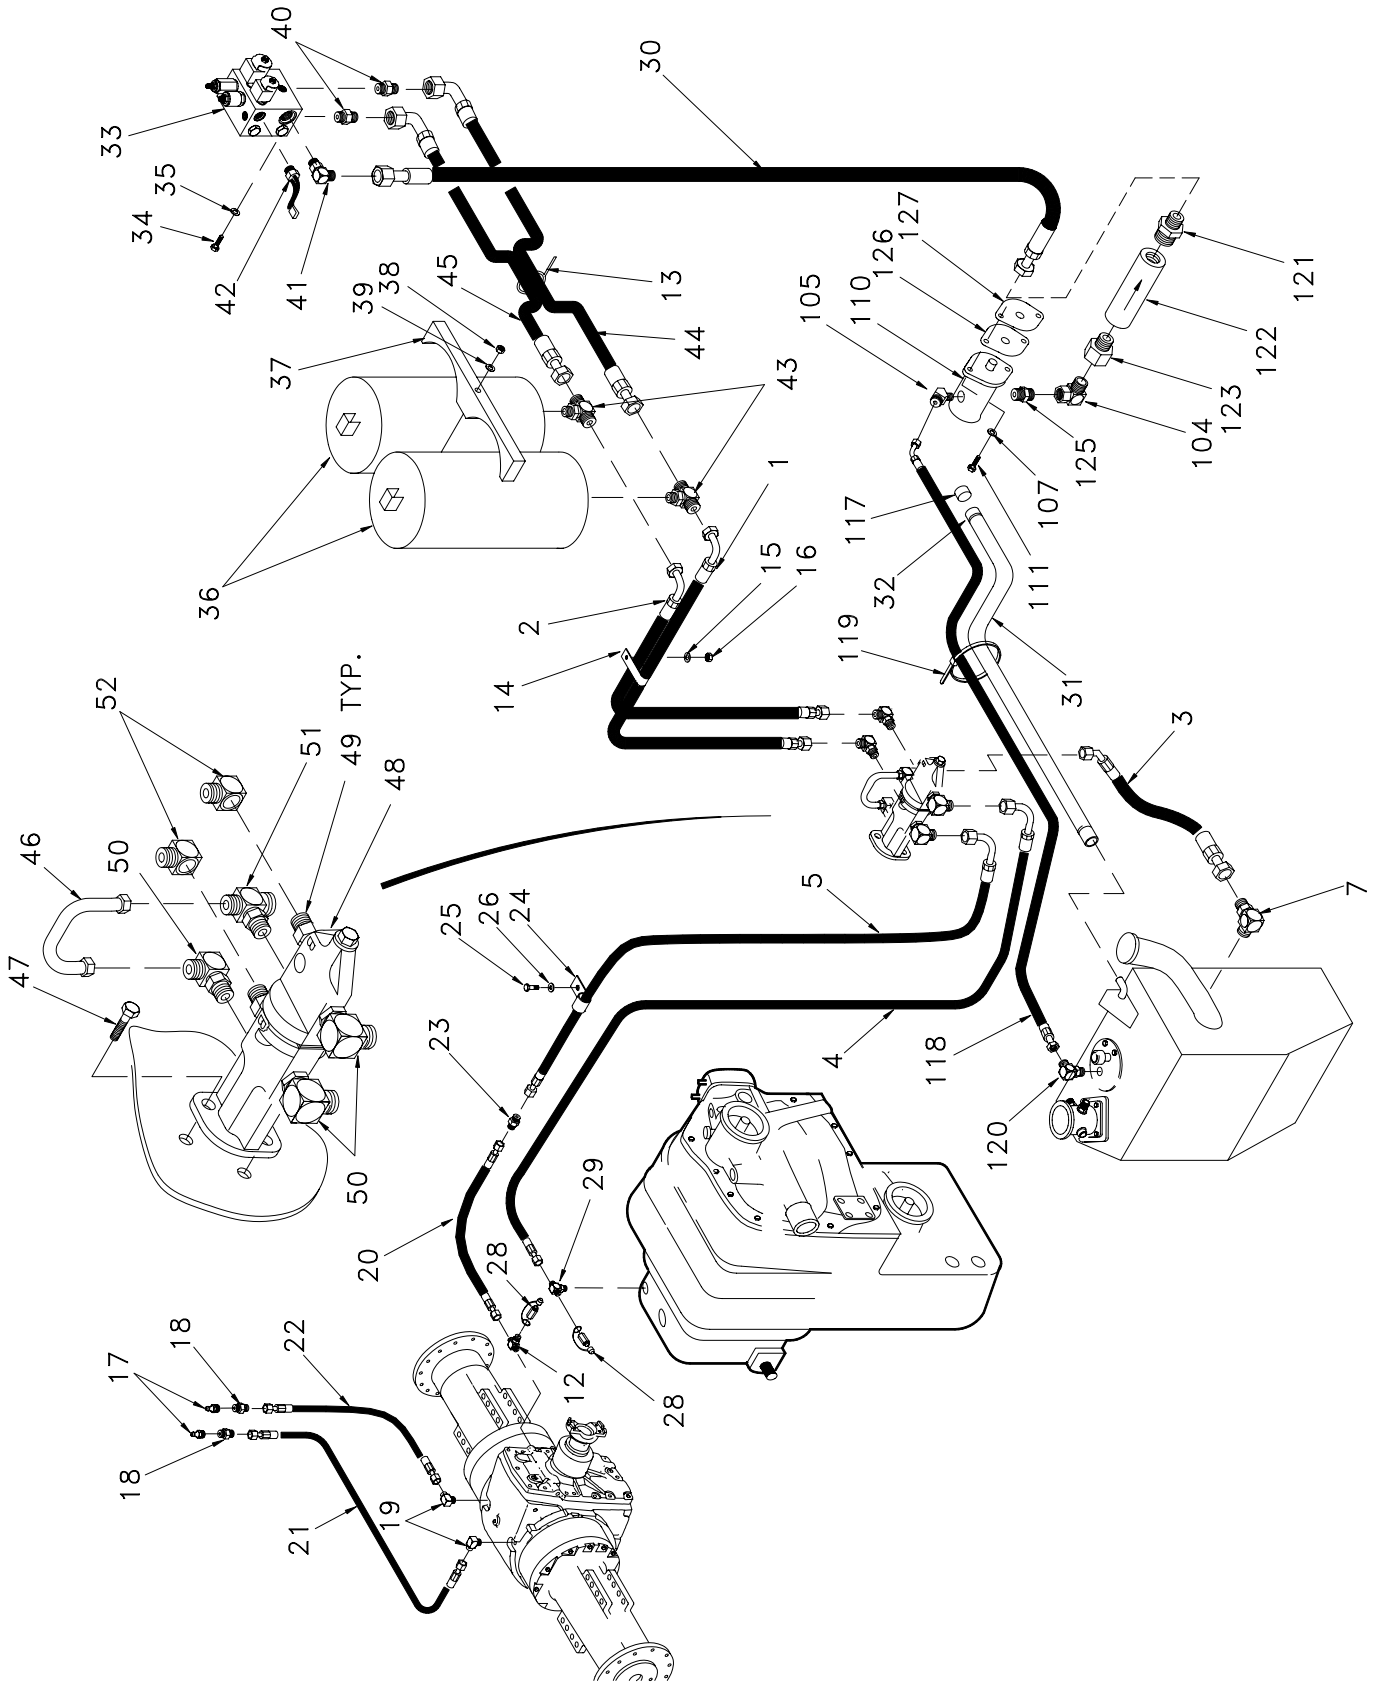

Brake Hydraulics

Item	Part No.	Qty	Description	Item	Part No.	Qty	Description
1	R11446	1	. Hose Assembly	39	R13811433	1	. Hard Washer
2	R12123	1	. Hose Assembly	40	211560	2	. Fitting, St
3	R12608	1	. Hose Assembly	41	19990	1	. Fitting, El
4	R12125	1	. Hose Assembly	42	R13649	1	. Switch, Pressure
5	R14784	1	. Hose Assembly	42	*a 243584	1	. Switch, Pressure
7	22390	1	. Fitting, Ff	43	R13807532	2	. Fitting, Te
12	223436	1	. Fitting, Te	44	R14267	1	. Hose Assembly
13	R1736910	1	. Strap, Tie	45	R12117	1	. Hose Assembly
14	R13810028	1	. Clamp, Insulated	46	R14311	1	. Tube Assembly
15	R13811431	1	. Hard Washer	47	231611	3	. Capscrew
16	R13811191	1	. Locknut	48	* R13576	1	. Brake Valve (502.01A)
17	R1992651	2	. Screw, Bleeder	49	211560	2	. Fitting, St
18	209750	2	. Fitting, St	50	R13801972	3	. Fitting, El
19	223784	2	. Fitting, El	51	R13807532	1	. Fitting, Te
20	R14785	1	. Hose Assembly	52	211561	2	. Fitting, El
21	R14787	1	. Hose Assembly	104	209166	1	. Fitting, El
22	R14786	1	. Hose Assembly	105	223642	1	. Fitting, Ff
23	209438	1	. Fitting, St	107	R13812514	2	. Lockwasher
24	209706	1	. Clamp	110	* R14409	1	. Brake Hydraulic Pump (902.02A)
25	R13810858	1	. Capscrew	111	R13811037	2	. Capscrew
26	R13806980	1	. Flat Washer	117	R15226	1	. Rod
27	R13469	6'	. Sleeve, Cordura	118	R12579575	1	. Hose Assembly
28	236625	2	. Coupler, Male	119	R1736910	1	. Strap Tie
29	R13807532	1	. Fitting, Te	120	209715	1	. Fitting, El
30	R12092	1	. Hose Assembly	121	209208	1	. Fitting, St
31	R14382	1	. Hose	122	244471	1	. Valve, Check
32	202947	2	. Clamp, Hose	123	R14377	1	. Fitting, St
33	* R15592	1	. Br./Diff. Lock Manifold (504.02A)	125	201774	1	. Fitting, St
34	R13801791	2	. Capscrew	126	R235961	1	. Gasket
35	R13802914	2	. Hard Washer	127	R618053	1	. Gasket
36	* R13646	2	. Accumulator (502.05A)				
37	R15545	1	. Bracket				*a Used on Unit S/N 1556 only
38	R13811086	1	. Capscrew