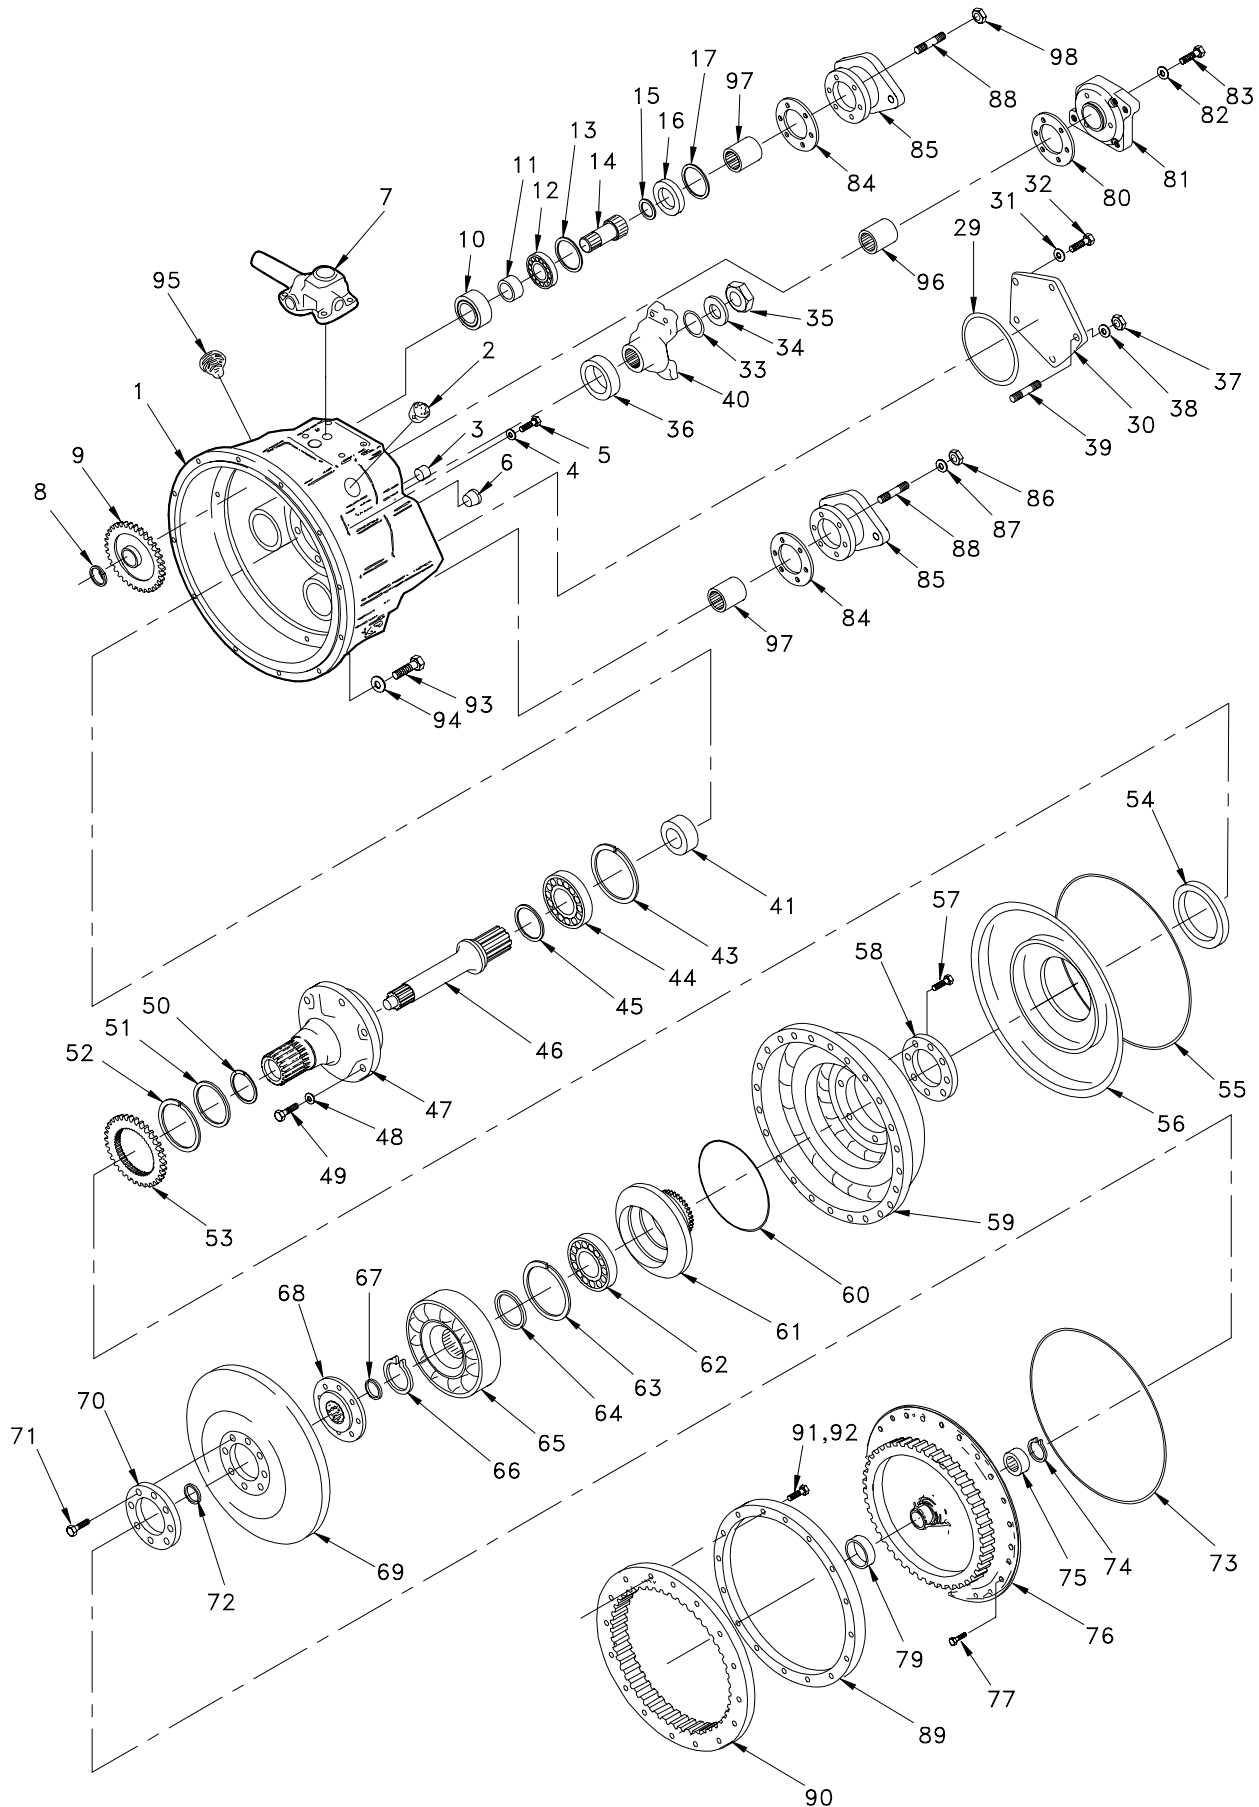

SN 1630, 1639, 1645-1647

Converter Assembly

Item	Part No.	Qty	Description	Item	Part No.	Qty	Description
	R18937	1	Converter				
1	R214980	1	. Converter Housing	58	R237234	1	. Backing Ring
2	R13801765	4	. Plug	59	R219297	1	. Impeller
3	R13801763	1	. Plug	60	R13803662	1	. O-Ring
4	R13800828	3	. Lockwasher	61	R237232	1	. Hub
5	R13800194	3	. Screw	62	R239743	1	. Bearing
6	R13810529	1	. Plug	63	R238705	1	. Snap Ring
7	* R214943	1	. Pressure Regulator (401.07A)	64	R229566	1	. Spacer
8	R711298	3	. Snap Ring	65	R237572	1	. Reaction Member
9	R214931	3	. Gear	66	R243262	1	. Snap Ring
10	R214936	3	. Bearing	67	R15181	1	. Retaining Ring
11	R214930	3	. Spacer	68	R214924	1	. Turbine Hub
12	R214956	3	. Bearing	69	R239643	1	. Turbine
13	R214954	3	. Snap Ring	70	R242045	1	. Backing Ring
14	R237548	3	. Drive Shaft	71	R242046	8	. Screw
15	R224039	3	. Snap Ring	72	R15181	1	. Retaining Ring
16	R214929	3	. Washer	73	*a R11992882	1	. O-Ring
17	R713386	3	. Snap Ring	74	R9411617	1	. Snap Ring
18	R214962	1	. Sleeve	75	R214988	1	. Bearing
19	*a R235961	1	. Gasket	76	R801524	1	. Cover (Includes item 79)
29	*a R13803657	1	. O-Ring	77	R233128	24	. Capscrew
30	R214974	1	. Retainer	79	R222006	1	. Sleeve
31	R13806996	3	. Lockwasher	80	R235961	1	. Gasket
32	R13800215	3	. Screw	81	R15174	1	. Adapter, Main Pump
33	*a R13803639	1	. O-Ring	82	R13809589	3	. Lockwasher
34	R102745	1	. Washer	83	R13800188	3	. Capscrew
35	R216058	1	. Nut	84	*a R235961	2	. Gasket
36	*a R206864	1	. Oil Seal	85	R219368	2	. Adapter, Pump Drive
37	R13809566	2	. Nut	86	R13801184	6	. Nut
38	R13800829	2	. Lockwasher	87	R13800828	6	. Lockwasher
39	R214730	2	. Stud	88	R207647	12	. Stud
40	R214987	1	. Flange	89	R236937	1	. Backing Plate
41	R214984	1	. Spacer		R13462	1	. Kit, Ring Gear
43	R214953	1	. Snap Ring	90	R11025	1	. Ring Gear
44	R239742	1	. Bearing	91	R15102	1	. Loctite
45	*a R222079	1	. Piston Ring	92	234870	32	. Capscrew
46	R214983	1	. Shaft	93	R13811210	12	. Capscrew
47	R237405	1	. Support	94	R13811431	12	. Washer
48	R13801012	6	. Lockwasher	95	R233598	1	. Breather
49	R13800234	6	. Capscrew	96	R235262	1	. Pump Sleeve
50	*a R237243	1	. Spring		234581	1	. Snap Ring
51	*a R237242	1	. Ring	97	R231909	2	. Pump Sleeve
52	R224009	1	. Snap Ring		R658130	1	. Snap Ring
53	R214951	1	. Gear	98	237316	6	. Nut Esna
54	*a,*b R237025	1	. Oil Seal				
55	*a R13803671	1	. O-Ring				*a Included in R801227 Seal Kit
56	*b R12607001	1	. Oil Baffle				*b Included in R802003 Oil Baffle Assembly
57	R237233	12	. Screw