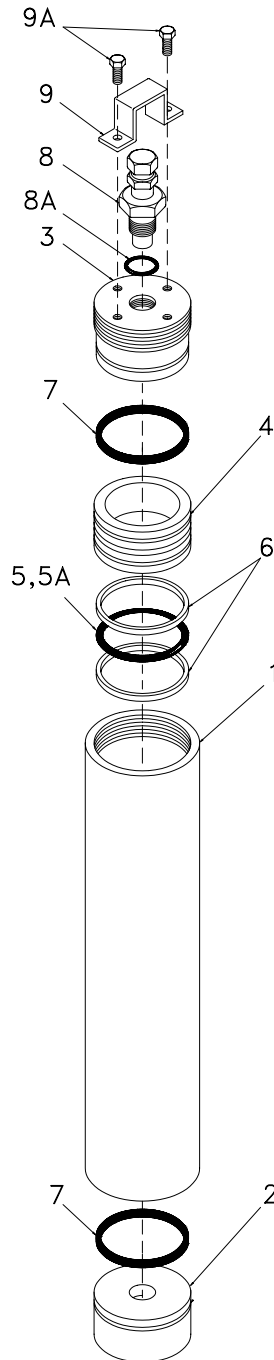

SN H67: 1505-1507, 1509, 1559-1567, 1573-1577, 1580-1584, 1587-1598, 1601-1602, 1605, 1610-1611, 1615-1622, 1624-1631, 1633-1634, 1636-1638, 1640-1644, 1646-1647

Accumulator

Item	Part No.	Qty	Description	Item	Part No.	Qty	Description
	R15543		Accumulator				
1	NSS	1	. Body	7A	*a -----	2	. Back-up Ring
2	R15674	1	. Hydraulic End Cap	8	R15064	1	. Gas Valve
3	R15675	1	. Gas End Cap	8A	*a -----	1	. O-Ring
4	R15676	1	. Piston	9	R15070	1	. Protector
5	*a -----	1	. O-Ring	9A	R15066	2	. Capscrew
5A	*a -----	2	. Back-up Ring				
6	*a -----	2	. Piston Ring				
7	*a -----	2	. O-Ring				
					*a Service Kit P/N R15678