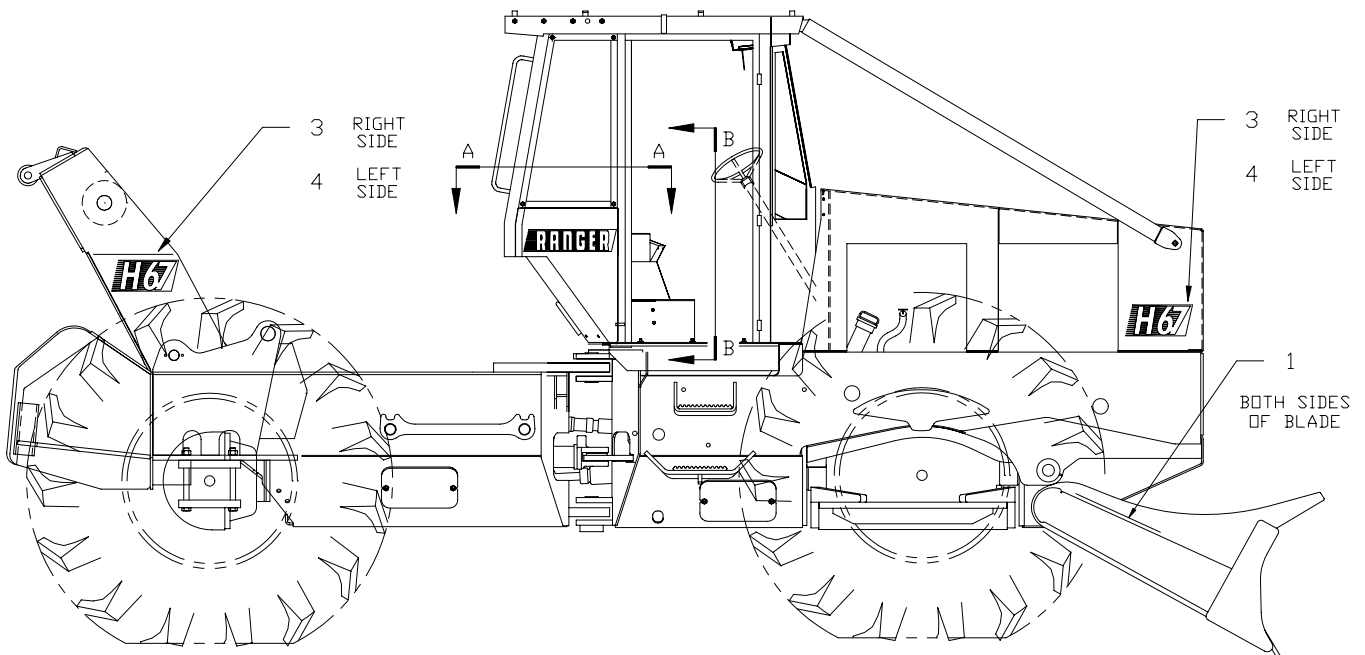

SECTION A-A