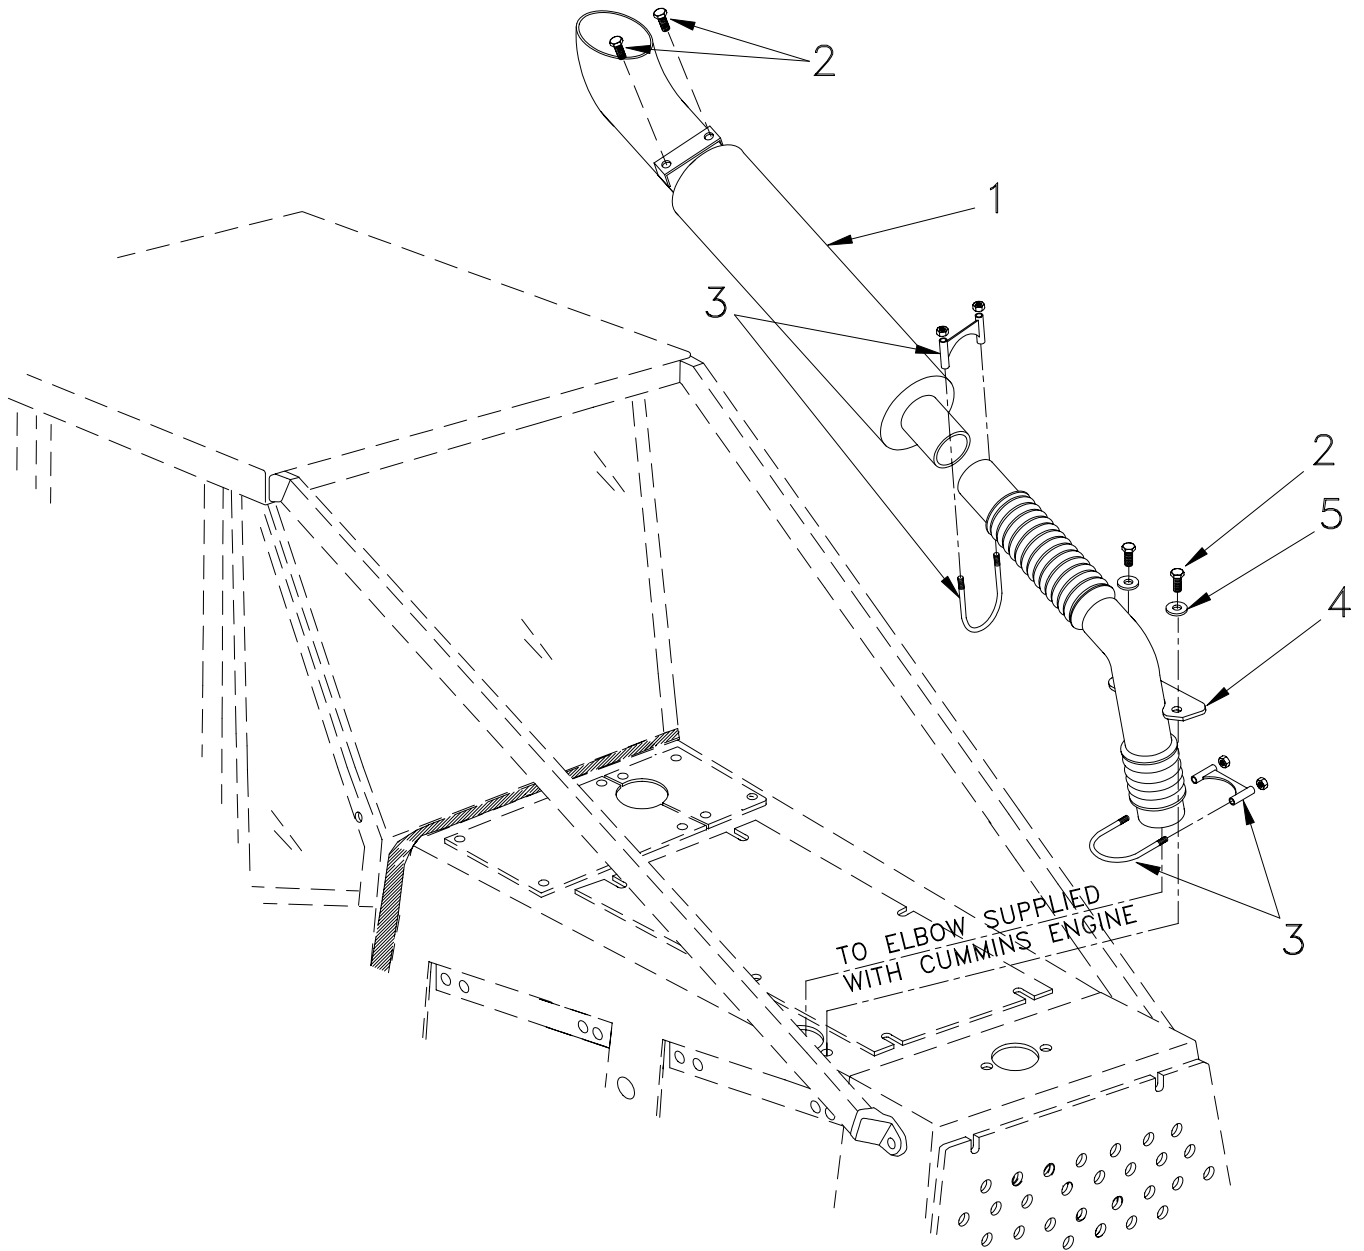

Exhaust System

Item	Part No.	Qty	Description	Item	Part No.	Qty	Description
	R14656		Exhaust System				
1	R17500	1	. Muffler	4	R14657	1	. Tube
2	R13811035	4	. Capscrew	5	R13811431	2	. Hard Washer
3	R10243	2	. Band Clamp