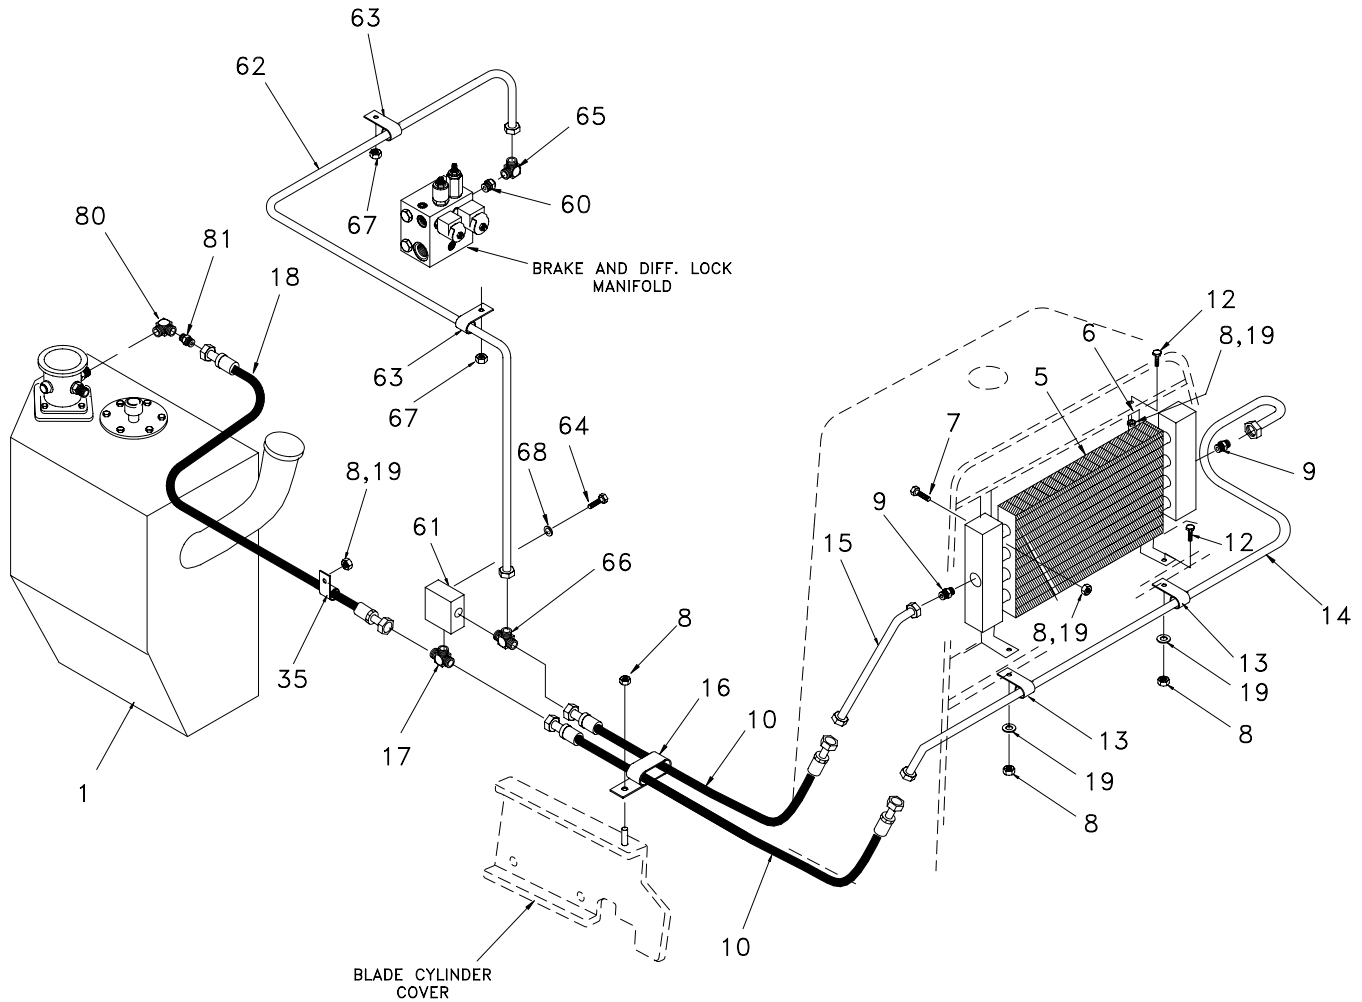

SN H67: 1530, 1532-1559, 1561-1586, 1589-1592

If machine has been converted to use the three section radiator refer to 901.07C

Hydraulic Oil Cooler

Item	Part No.	Qty	Description	Item	Part No.	Qty	Description
5	R11872	1	. Hydraulic Oil Cooler	60	209208	1	. Fitting, St
6	R14376	2	. Bar, Mounting	61	R15562	1	. Valve, Check
7	R13811035	4	. Capscrew	62	R15567	1	. Tube Assembly
8	223654	15	. Nut, Esna	63	209579	2	. Clamp
9	209208	3	. Fitting, St	64	R13811041	1	. Capscrew
10	R12067	2	. Hose Assembly	65	209155	1	. Fitting, El
12	R13811036	4	. Capscrew	66	28211	1	. Fitting, Te
13	209579	2	. Clamp	67	R13806823	2	. Locknut
14	R15563	1	. Tube Assembly	68	R13811431	24	. Hard Washer
15	R15564	1	. Tube Assembly	80	19990	1	. Fitting, El
16	R13810033	1	. Clamp, Insulated	80	*a 209485	1	. Fitting, Ff
17	R13807534	1	. Fitting, Te	81	*a R13597	1	. Fitting, St
18	R12068	1	. Hose Assembly				
19	R13811431	10	. Hard Washer				
35	209698	1	. Clamp				

*a Used only on machines converted to R16434 Pump Suction Kit