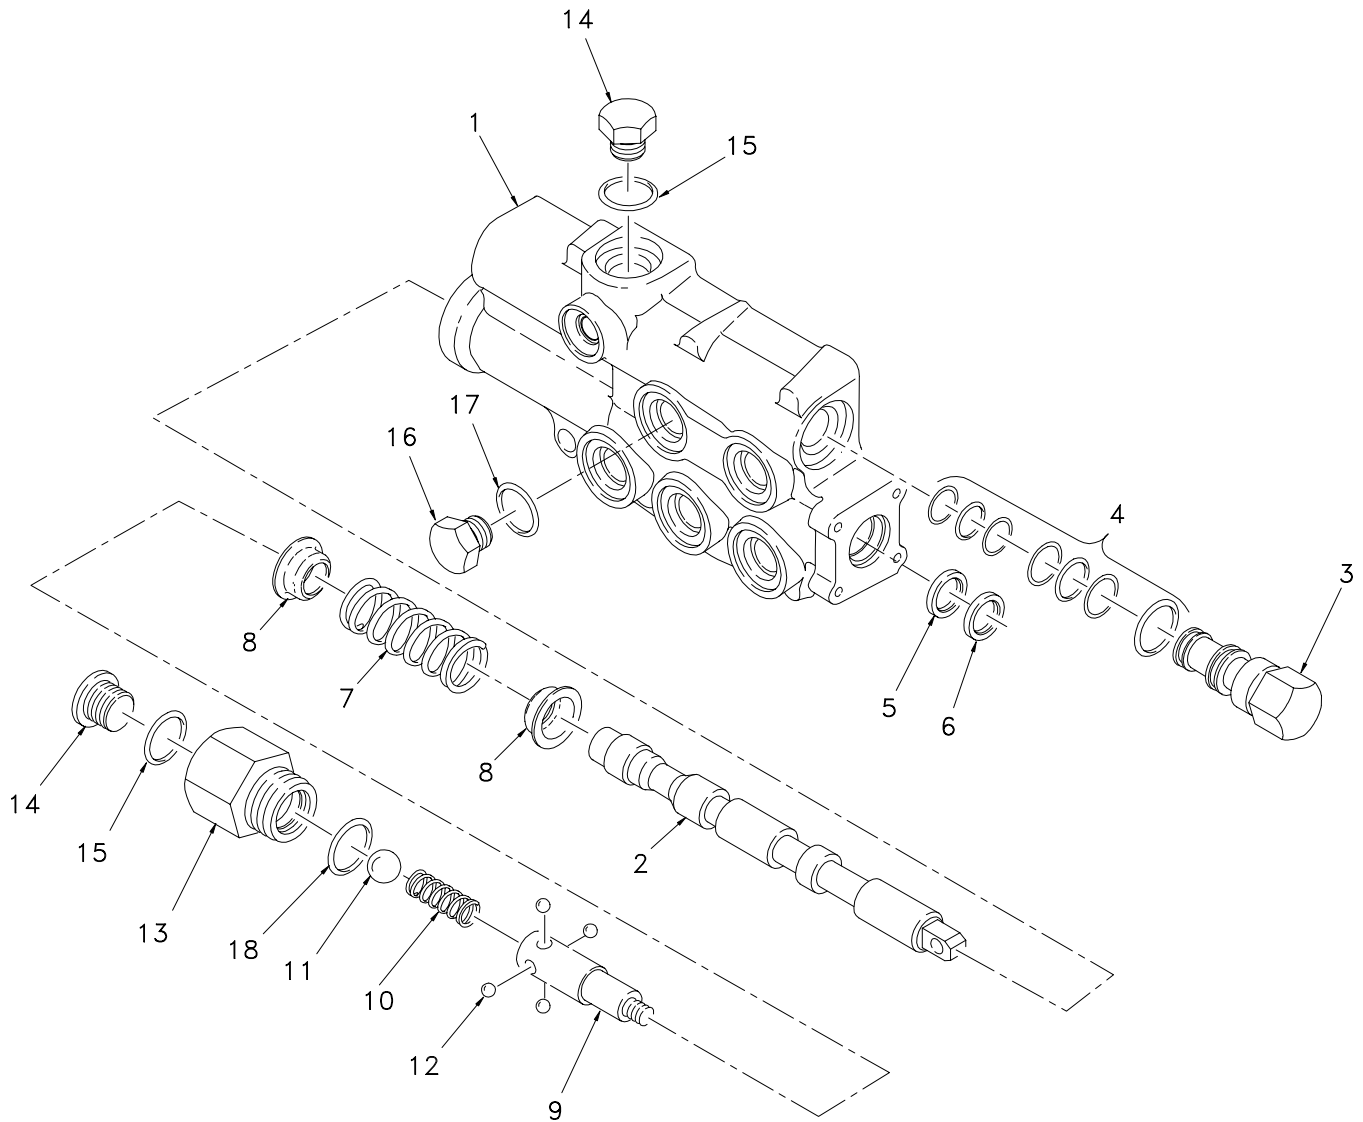

Winch Control Valve

Item	Part No.	Qty	Description	Item	Part No.	Qty	Description
	2303166W		Winch Control Valve				
1	NSS	1	. Body, Valve	10	2300285W	1	. Spring, Detent
2	NSS	1	. Spool	11	330596W	1	. Ball, Steel
3	2301199W	1	. Plug	12	61141W	4	. Ball, Steel
4	2300179W	1	. Seal Kit	13	2302227W	1	. Sleeve, Detent
5	2300315W	1	. Seal	14	233693W	2	. Plug
6	636850W	1	. Wiper, Rod	15	16485W	1	. O-Ring
7	1314556W	1	. Spring, Centering	16	14594W	1	. Plug
8	2302226W	2	. Stop Cup	17	16483W	1	. O-Ring
9	2302229W	1	. Retainer, Detent	18	16487W	1	. O-Ring