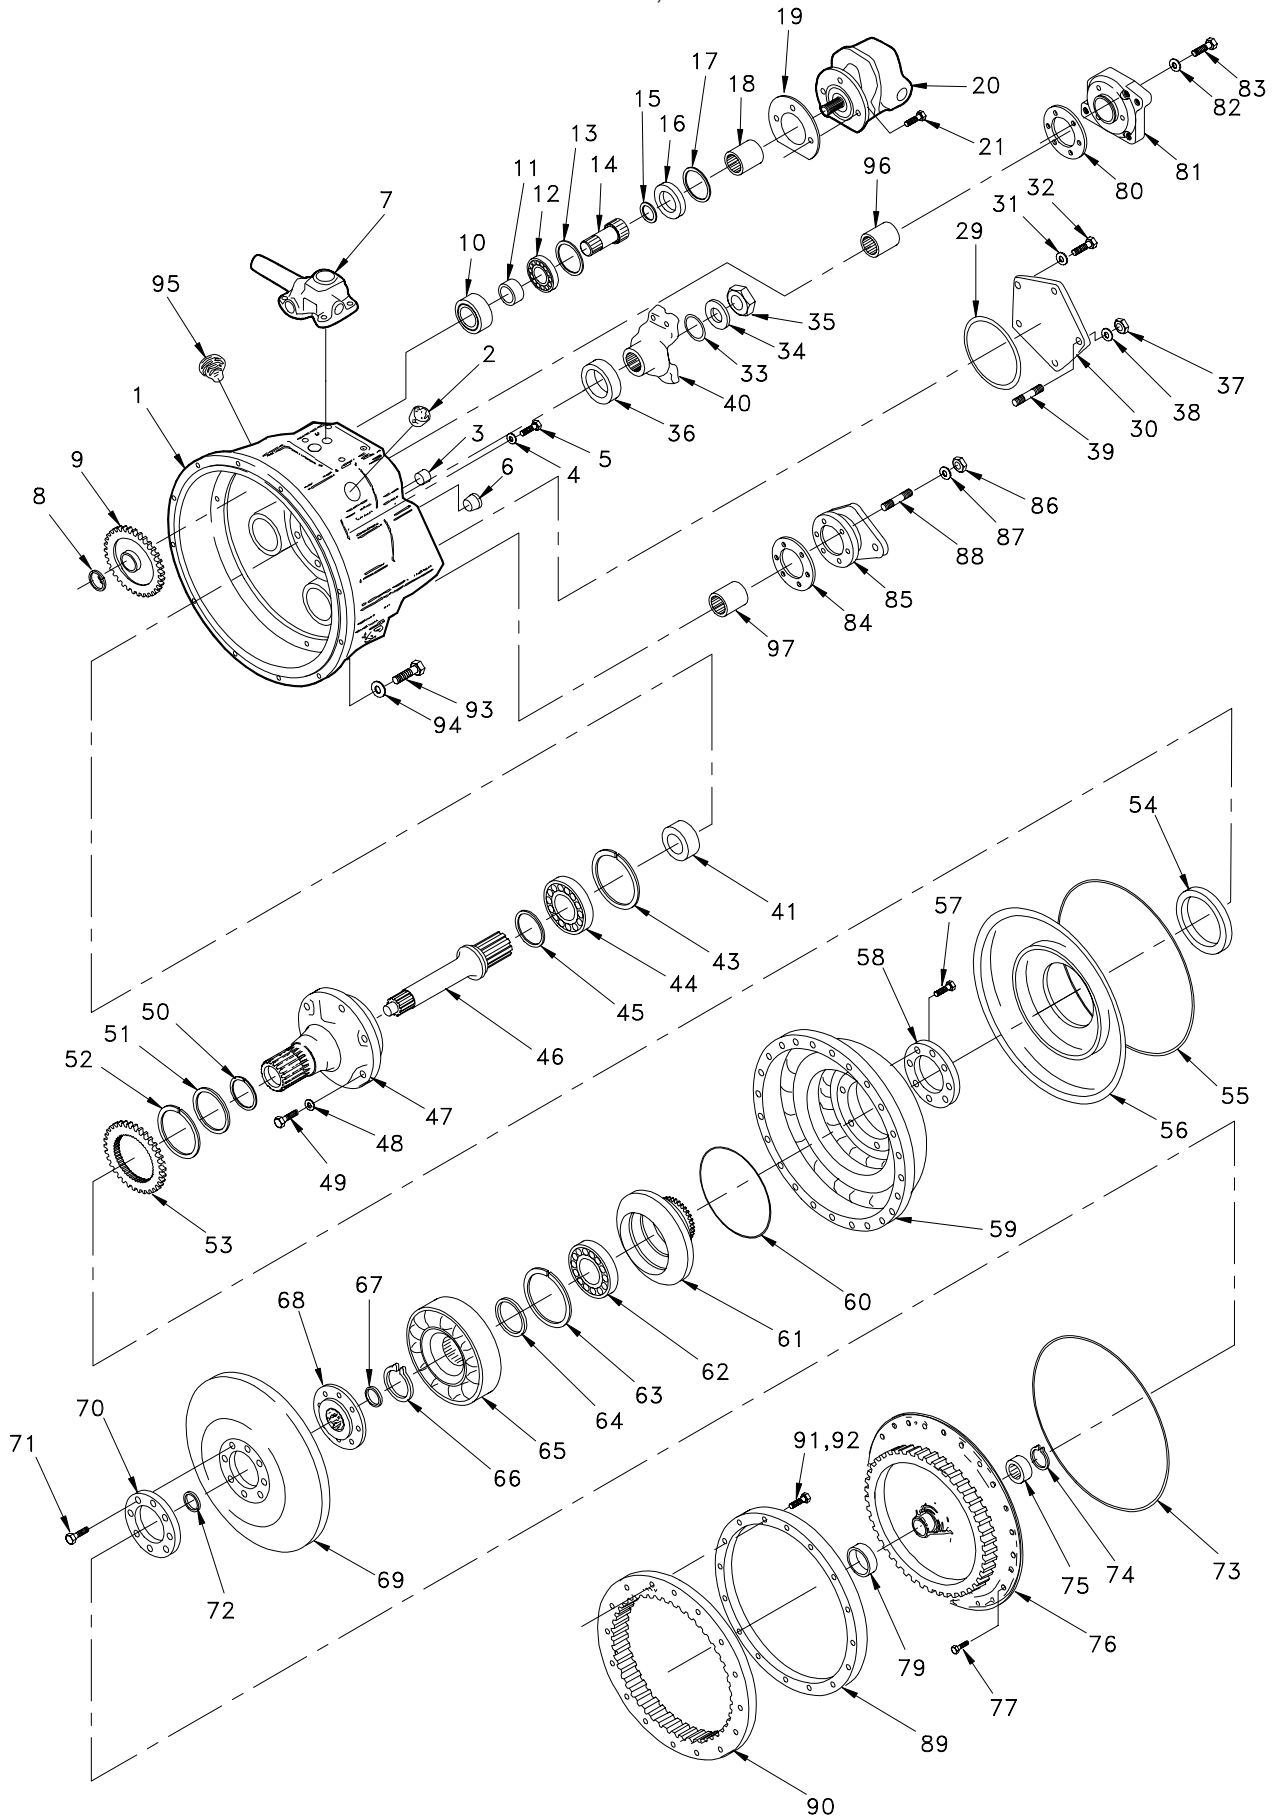

SN 1631-1638, 1640-1644

Converter Assembly

Item	Part No.	Qty	Description	Item	Part No.	Qty	Description
	R16868	1	Converter				
1	R214980	1	. Converter Housing	56	*b R12607001	1	. Oil Baffle
2	R13801765	4	. Plug	57	R237233	12	. Screw
3	R13801763	1	. Plug	58	R237234	1	. Backing Ring
4	R13800828	3	. Lockwasher	59	R219297	1	. Impeller
5	R13800194	3	. Screw	60	R13803662	1	. O-Ring
6	R13810529	1	. Plug	61	R237232	1	. Hub
7	* R214943	1	. Pressure Regulator (401.07A)	62	R239743	1	. Bearing
8	R711298	3	. Snap Ring	63	R238705	1	. Snap Ring
9	R214931	3	. Gear	64	R229566	1	. Spacer
10	R214936	3	. Bearing	65	R237572	1	. Reaction Member
11	R214930	3	. Spacer	66	R243262	1	. Snap Ring
12	R214956	3	. Bearing	67	R15181	1	. Retaining Ring
13	R214954	3	. Snap Ring	68	R214924	1	. Turbine Hub
14	R237548	3	. Drive Shaft	69	R239643	1	. Turbine
15	R224039	3	. Snap Ring	70	R242045	1	. Backing Ring
16	R214929	3	. Washer	71	R242046	8	. Screw
17	R713386	3	. Snap Ring	72	R15181	1	. Retaining Ring
18	R214962	1	. Sleeve	73	*a R11992882	1	. O-Ring
19	*a R235961	1	. Gasket	74	R9411617	1	. Snap Ring
20	* R238135	1	. Charging Pump (401.08A)	75	R214988	1	. Bearing
21	R233128	3	. Capscrew	76	R801524	1	. Cover (Includes item 79)
29	*a R13803657	1	. O-Ring	77	R233128	24	. Capscrew
30	R214974	1	. Retainer	79	R222006	1	. Sleeve
31	R13806996	3	. Lockwasher	80	R235961	1	. Gasket
32	R13800215	3	. Screw	81	R15174	1	. Adapter, Main Pump
33	*a R13803639	1	. O-Ring	82	R13809589	3	. Lockwasher
34	R102745	1	. Washer	83	R13800188	3	. Capscrew
35	R216058	1	. Nut	84	*a R235961	1	. Gasket
36	*a R206864	1	. Oil Seal	85	R219368	1	. Adapter, Brake Pump
37	R13809566	2	. Nut	86	R13801184	3	. Nut
38	R13800829	2	. Lockwasher	87	R13800828	3	. Lockwasher
39	R214730	2	. Stud	88	R207647	3	. Stud
40	R214987	1	. Flange	89	R236937	1	. Backing Plate
41	R214984	1	. Spacer		R13462	1	. Kit, Ring Gear
43	R214953	1	. Snap Ring	90	R11025	1	. Ring Gear
44	R239742	1	. Bearing	91	R15102	1	. Loctite
45	*a R222079	1	. Piston Ring	92	234870	32	. Capscrew
46	R214983	1	. Shaft	93	R13811210	12	. Capscrew
47	R237405	1	. Support	94	R13811431	12	. Washer
48	R13801012	6	. Lockwasher	95	R233598	1	. Breather
49	R13800234	6	. Capscrew	96	R235262	1	. Pump Sleeve
50	*a R237243	1	. Spring		234581	1	. Snap Ring
51	*a R237242	1	. Ring	97	R231909	1	. Pump Sleeve
52	R224009	1	. Snap Ring		R658130	1	. Snap Ring
53	R214951	1	. Gear				
54	*a,*b R237025	1	. Oil Seal				*a Included in R801227 Seal Kit
55	*a R13803671	1	. O-Ring				*b Included in R802003 in Oil Baffle Kit