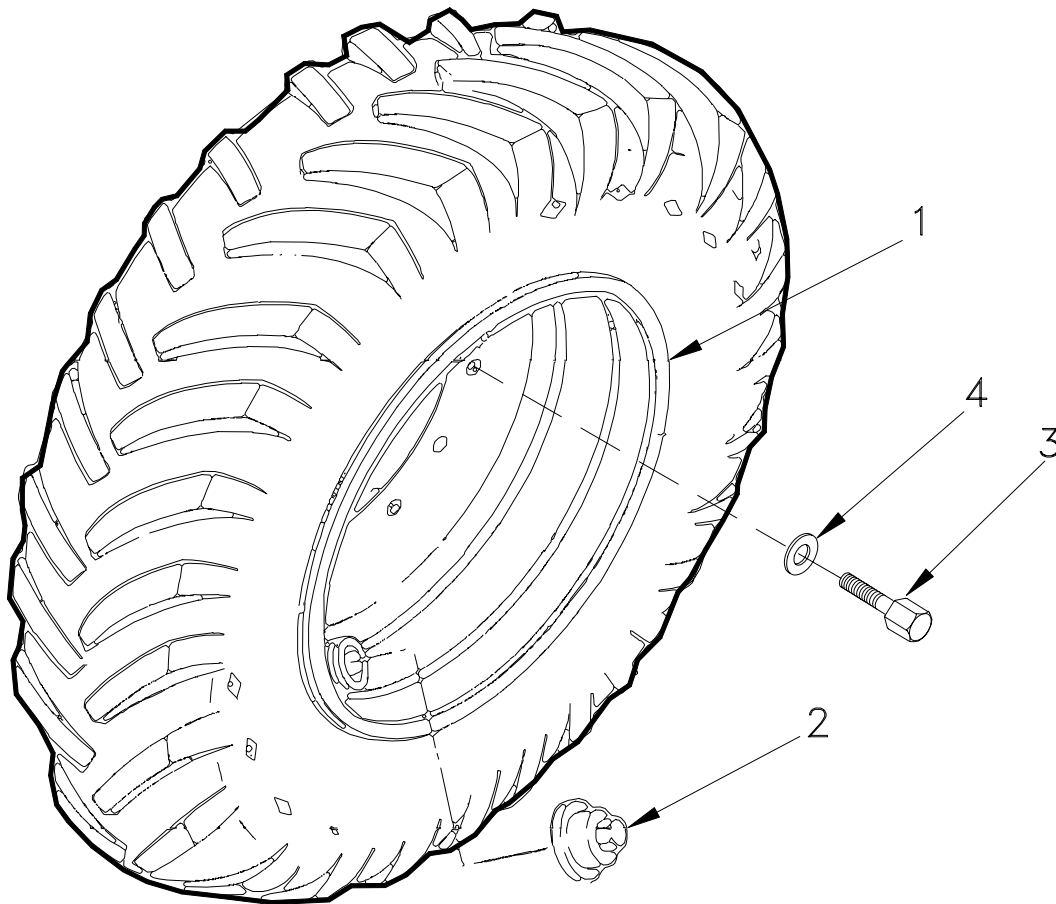

Tire and Rim Assembly

Item	Part No.	Qty	Description	Item	Part No.	Qty	Description
	Tire Size	-	18.4 - 34 (10 ply)				
1	R16420	4	. Rim	3	R13806561 56		. Capscrew
2	R13802338	4	. Pipe Cap	4	R13813326 56		. Hard Washer