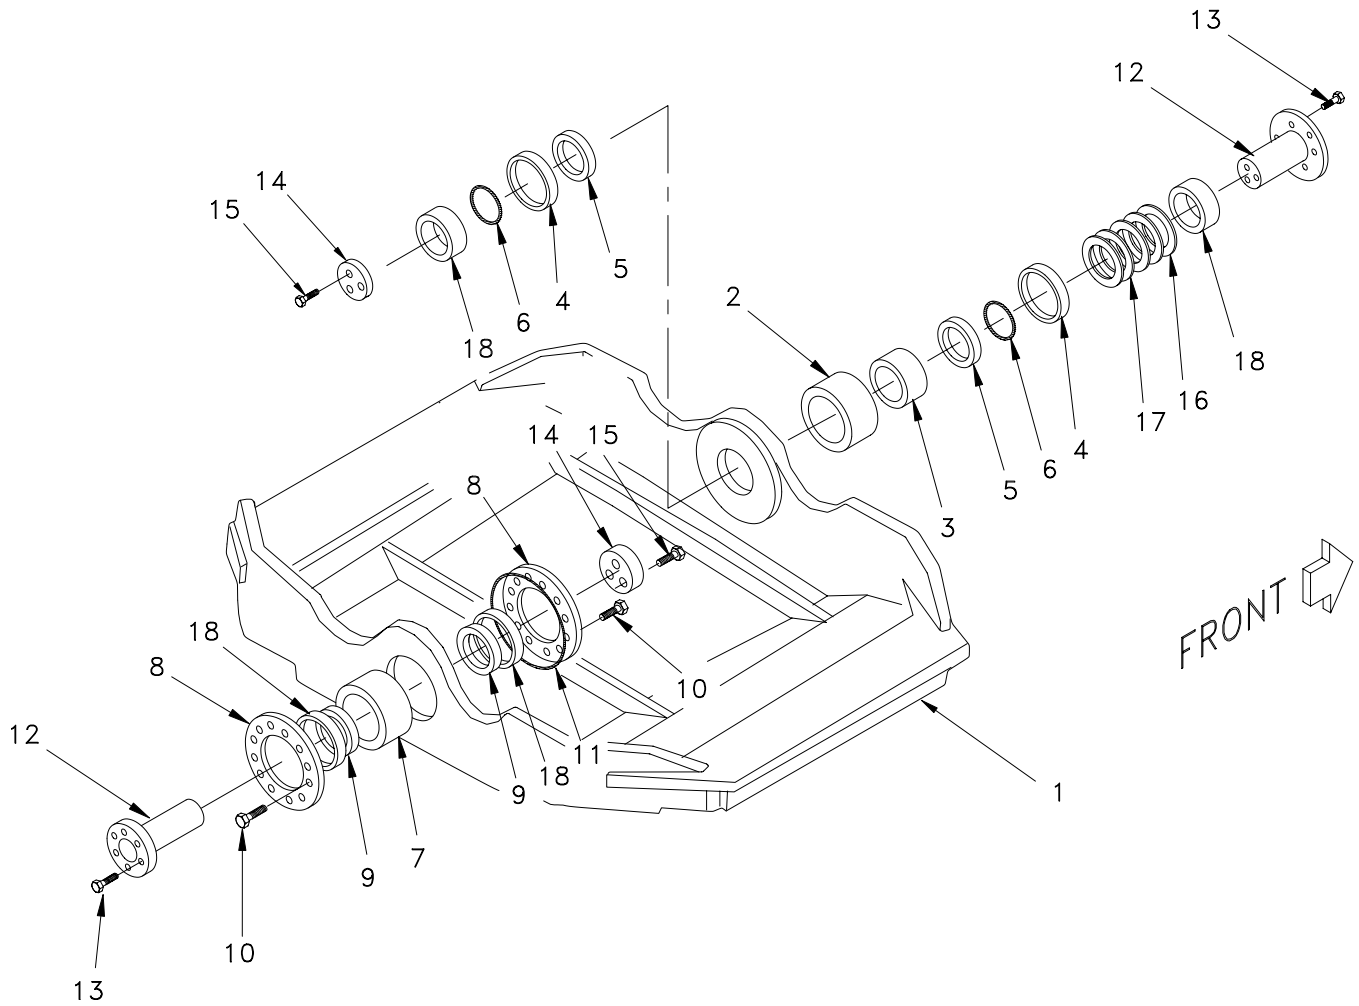

### Hinge Joint

Item	Part No.	Qty	Description	Item	Part No.	Qty	Description
1	00191758	1	. Fitting, Lube	11	203545	1	. O-Ring
2	R1922644	1	. Sleeve	12	R1923916	2	. Pin Assembly
3	R1573309	1	. Bearing, Sealed	13	R13803897	12	. Capscrew
4	R1519196	2	. Wiper Ring	14	R1922643	2	. Bar, End
5	R1922646	2	. Wear Ring	15	230614	6	. Capscrew
6	203517	2	. O-Ring	16	R1937488	2	. Shim
7	R1923922	1	. Bearing Assembly	17	R1937489	2	. Shim
8	R1922638	2	. Retainer	18	R1517252	1	. Fitting
9	R1519195	2	. Wiper Ring	19	00271285	1	. Fitting, Lube
10	R13803889	24	. Capscrew	20	R1922640	4	Sleeve