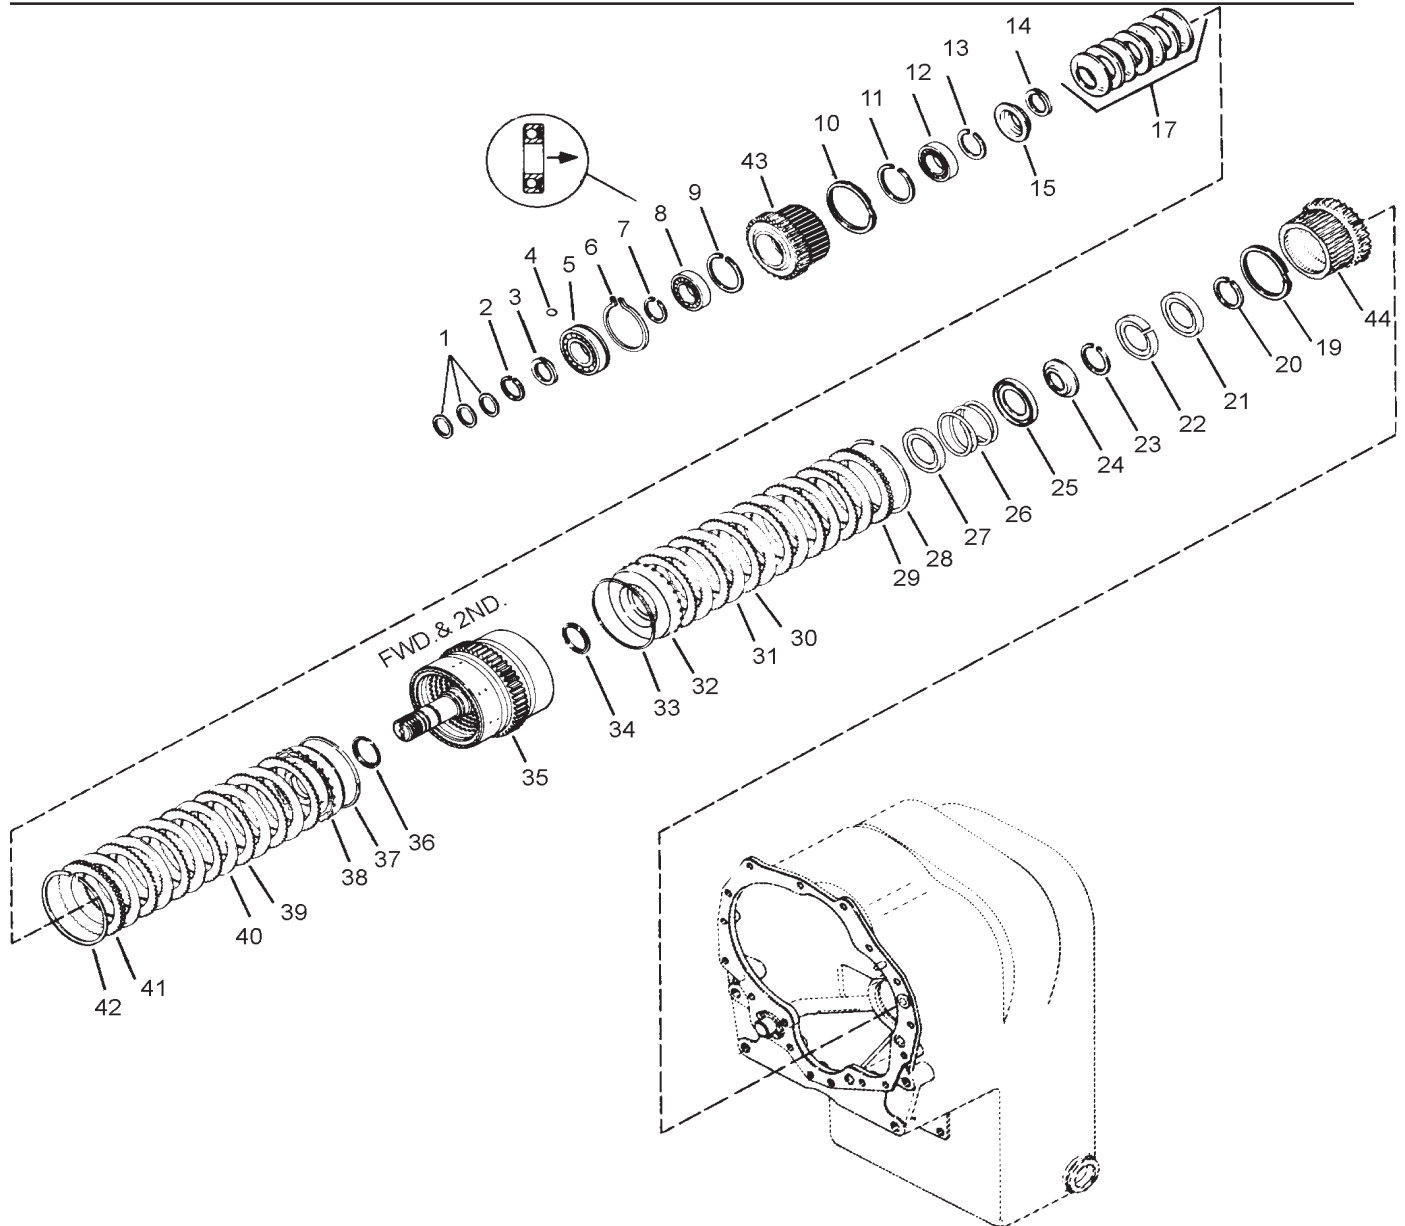

Transmission Clutch Group - Forward and Second

Item	Part No.	Qty	Description	Item	Part No.	Qty	Description
R12574779 Transmission (continued)							
1	R14804	3	. Ring	24	R239230	1	. Retainer
2	R247949	1	. Retaining Ring	25	R232089	1	. Retainer
3	R239947	1	. Bearing	26	R230822	1	. Spring
4	R13801342	1	. Ring	27	R232088	1	. Retainer
5	R239946	1	. Bearing	28	R215190	2	. Ring
6	R11992878	1	. Ring	29	R245205	1	. End Plate
7	R247949	1	. Retaining Ring	30	R247274	7	. Outer Disc
8	R233488	1	. Bearing	31	R248799	7	. Inner Disc
9	R223881	1	. Snap Ring	32	R247227	1	. Piston Clutch
10	R731160	1	. Ring	33	R224771	1	. Seal
11	R223881	1	. Snap Ring	34	R230857	1	. Seal
12	R7019578	1	. Bearing	35	R239902	1	. Shaft & Plug Assembly
13	R11992915	1	. Ring	36	R230857	1	. Clutch Piston Inner Seal
14	R11992915	1	. Ring	37	R224771	1	. Clutch Piston Outer Seal
15	R239230	1	. Retainer	38	R245916	1	. Clutch Piston Assembly
17	R247655	1	. Spring Kit (Set of 7)	39	R247274	12	. Outer Disc
19	R731160	1	. Ring	40	R248799	12	. Inner Disc
20	R11992915	1	. Ring	41	R236810	1	. End Plate
21	R239986	1	. Ring	42	R215190	1	. Retainer Ring
22	R247487	1	. Snap Ring	43	R12607069	1	. Gear
23	R11992915	1	. Ring	44	R239959	1	. Gear