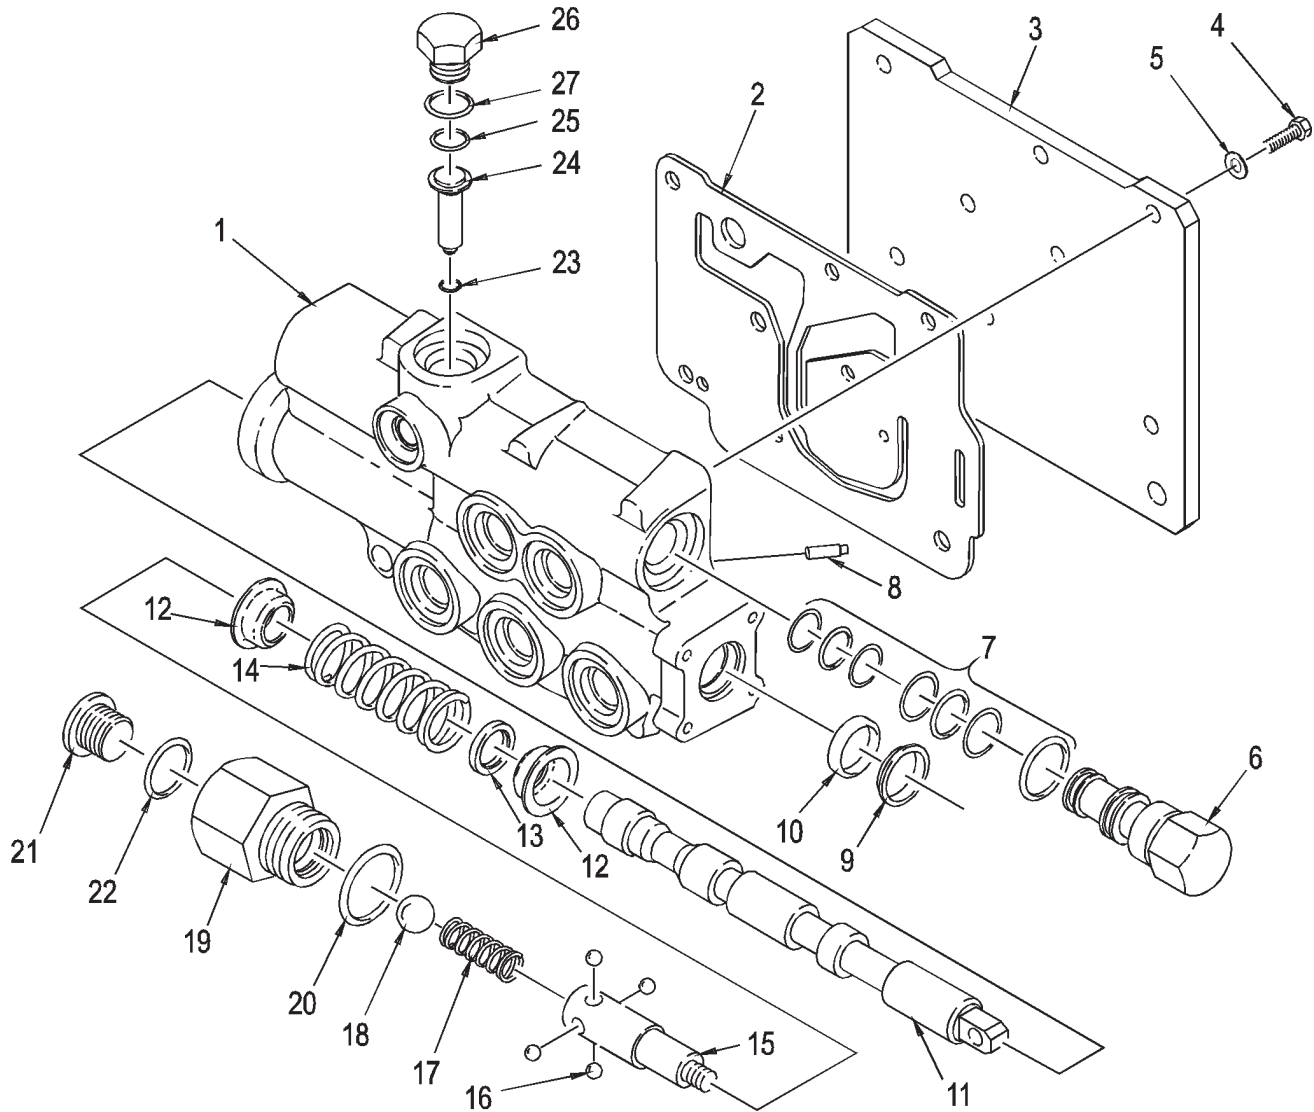

Winch Control Valve

Item	Part No.	Qty	Description	Item	Part No.	Qty	Description
	2302191W		Winch Control Valve				
1	NSS	1	. Body, Valve	16	61141W	4	. Ball, Steel
2	2301082W	1	. Gasket	17	2300285W	1	. Spring, Detent
3	2301878W	1	. Cover Plate	18	330596W	1	. Ball, Steel
4	*a 16334W	10	. Caspscrew	19	1314563W	1	. End Cap
5	18425W	10	. Washer	20	R13804271	1	. O-Ring
6	2301199W	1	. Plug	21	233693W	1	. Fitting
7	2300179W	1	. Seal Kit	22	16485W	1	. O-Ring
8	2300187W	1	. Cartridge, Check	23	15859W	1	. O-Ring
9	636850W	1	. Wiper, Rod	24	2300193W	1	. Plug
10	2300315W	1	. Seal	25	60653W	1	. O-Ring
11	1314555W	1	. Spool	26	1314589W	1	. Plug
12	166905W	2	. Spacer, Centering	27	209744	1	. O-Ring
13	1314575W	1	. Spacer				
14	1314556W	1	. Spring, Centering				
15	*a 1314562W	1	. Spool End				

*a Use 251099W Adhesive