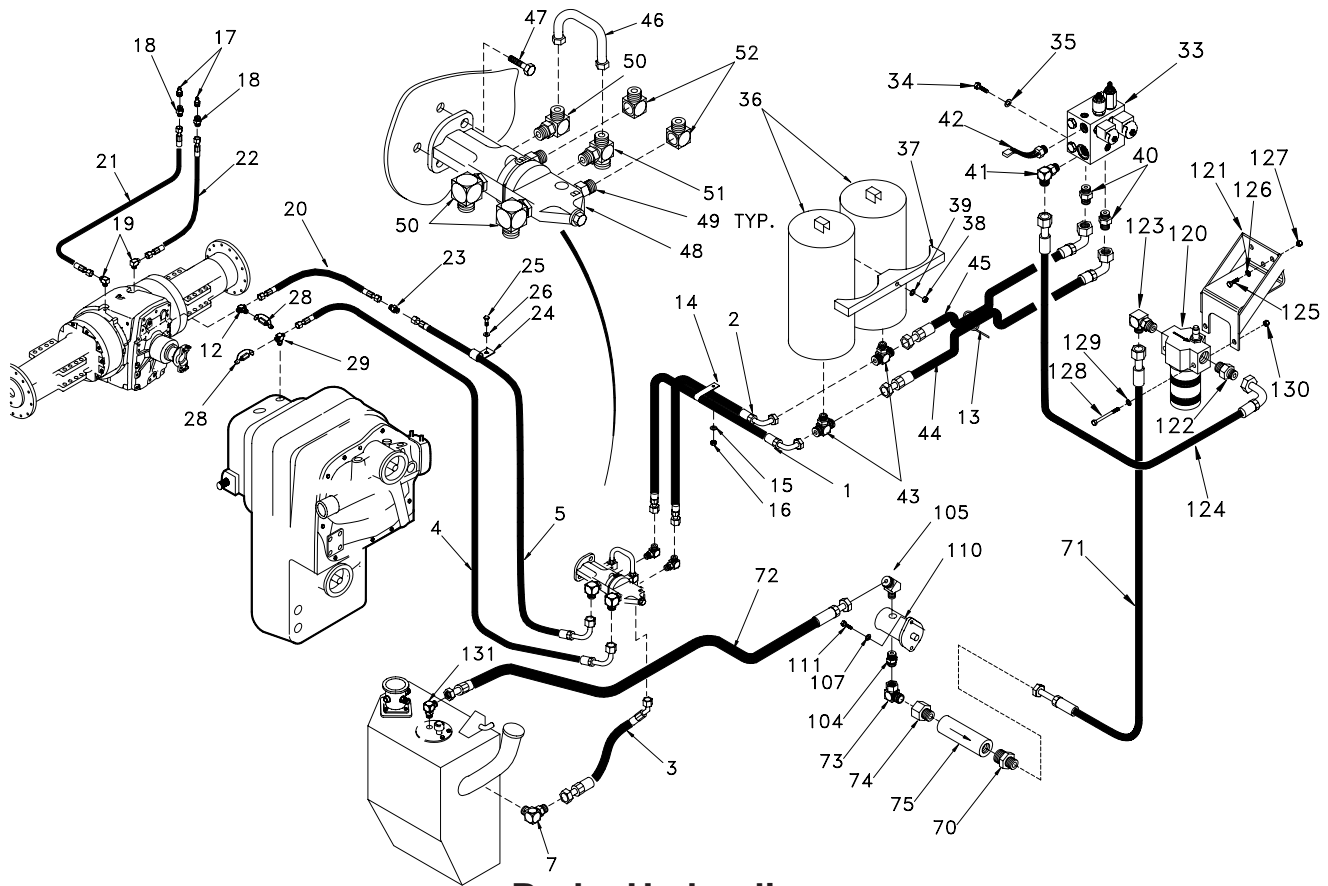

SN H67: 1610, 1615-1616, 1634

Brake Hydraulics

Item	Part No.	Qty	Description	Item	Part No.	Qty	Description
1	R11446	1	. Hose Assembly	43	R13807532	2	. Fitting, Te
2	R12123	1	. Hose Assembly	44	R14267	1	. Hose Assembly
3	R12608	1	. Hose Assembly	45	R12117	1	. Hose Assembly
4	R12125	1	. Hose Assembly	46	R14311	1	. Tube Assembly
5	R14784	1	. Hose Assembly	47	231611	3	. Capscrew
7	22390	1	. Fitting, Ff	48	* R13576	1	. Brake Valve (502.01A)
12	223436	1	. Fitting, Te	49	211560	2	. Fitting, St
13	R1736910	1	. Strap, Tie	50	R13801972	3	. Fitting, El
14	R13810028	1	. Clamp, Insulated	51	R13807532	1	. Fitting, Te
15	R13811431	1	. Hard Washer	52	211561	2	. Fitting, El
16	R13811191	1	. Locknut	70	209208	3	. Fitting, St
17	R1992651	2	. Screw, Bleeder	71	R12092	1	. Hose Assembly
18	209750	2	. Fitting, St	72	R12579575	1	. Hose Assembly
19	223784	2	. Fitting, El	73	209166	1	. Fitting, El
20	R14785	1	. Hose Assembly	74	R14377	1	. Fitting, St
21	R14787	1	. Hose Assembly	75	244471	1	. Valve, Check
22	R14786	1	. Hose Assembly	104	210774	1	. Fitting, St
23	209438	1	. Fitting, St	105	223642	1	. Fitting
24	209706	1	. Clamp	107	R13812514	2	. Lockwasher
25	R13810858	1	. Capscrew	110	* R14409	1	. Brake Hydraulic Pump (902.02A)
26	R13806980	1	. Flat Washer	111	R13811037	2	. Capscrew
27	R13469	6'	. Sleeve, Cordura	120	* 243636	1	. Return Filter (905.02A)
28	236625	2	. Coupler, Male	121	R17593	1	. Bracket
29	R13807532	1	. Fitting, Te	122	209208	1	. Fitting, St
33	* R15592	1	. Br./Diff. Lock Manifold (502.04A)	123	19990	1	. Fitting, El
34	R13801791	2	. Capscrew	124	243219	1	. Hose Assembly
35	R13802914	2	. Hard Washer	125	222600	3	. Capscrew
36	* R13646	2	. Accumulator (502.05A)	126	R13811431	6	. Hard Washer
37	R15545	1	. Bracket	127	R13811191	3	. Locknut
38	R13811086	1	. Capscrew	128	R13810999	2	. Capscrew
39	R13811433	1	. Hard Washer	129	R13811429	2	. Hard Washer
40	211560	2	. Fitting, St	130	R13811189	2	. Locknut
41	19990	1	. Fitting, El	131	209715	1	. Fitting, El
42	R13649	1	. Switch, Pressure