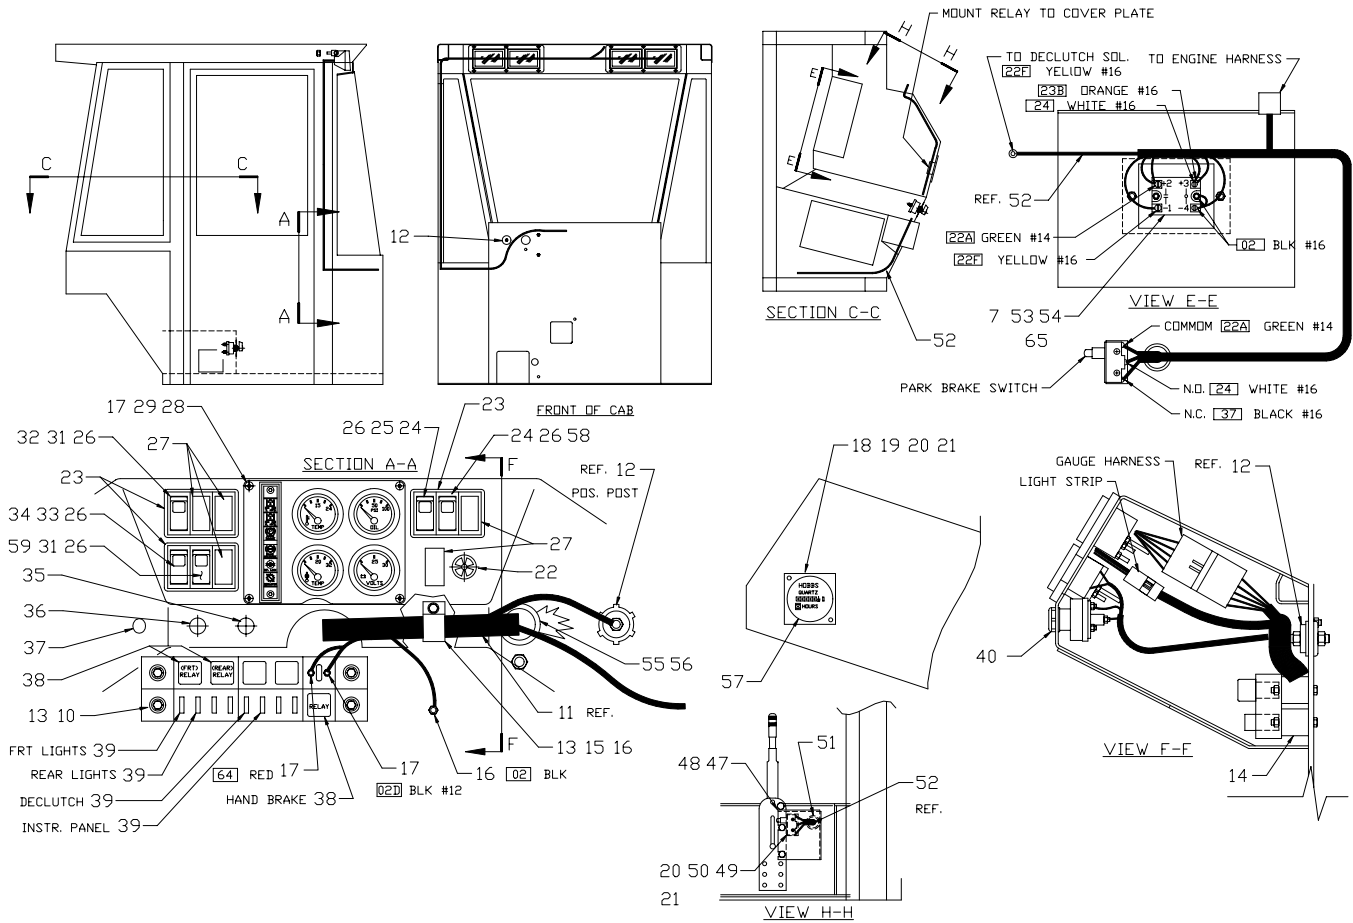

Cab Electrical System

Item	Part No.	Qty	Description	Item	Part No.	Qty	Description
10	R13807439	4	. Nut, Esna	32	R11177	1	. Light Symbol
11	R13801	1	. Cab Wire Harness	33	R13800	1	. Switch
12	R10581	1	. Battery Feeder Stud	34	R11174	1	. Light Symbol
13	R13802619	5	. Flat Washer	35	227359	1	. Plate
14	R13654	4	. Spacer	36	R6513640	1	. Button Plate
15	R13803088	1	. Insul Clamp	37	R696073	1	. Plate
16	R13810991	2	. Capscrew	38	R13661	3	. Relay
17	223799	6	. Esna Nut	39	R740781	4	. Fuse
18	R2515307	1	. Gauge Face Plate	40	207155	1	. Ignition Switch w/Keys
19	R13809452	2	. Machine Screw	47	R13794	1	. Cover Plate
20	R13803444	4	. Lock Nut	48	R13795	1	. Spacer Plate
21	R13809573	4	. Lock Washer	49	R13796	1	. Switch
22	R10547	1	. Buzzer	50	R13807171	2	. Machine Screw
23	234740	3	. Mounting Frame	51	R1307115	1	. Grommet
24	237688	2	. Switch, 24V	52	R13797	1	. Declutch Wire Harness
25	R14499	1	. Declutch Symbol	53	R11754	1	. Solid State Relay
26	R13780	5	. Wire Assembly	54	R13809458	2	. Machine Screw
27	234509	5	. Blank Cover	55	R740836	1	. Nut
28	* R13744	1	. Instr. Panel Assembly (302.01B)	56	R740837	1	. Lock Washer
29	R189007	4	. Capscrew	57	R2552367	1	. Hourmeter
31	234736	2	. Switch, 24V	58	R13674	1	. Dif-Lok Symbol
	234508	1	. . . Socket	59	R11175	1	. Light Symbol
	236901	1	. . . Bulb