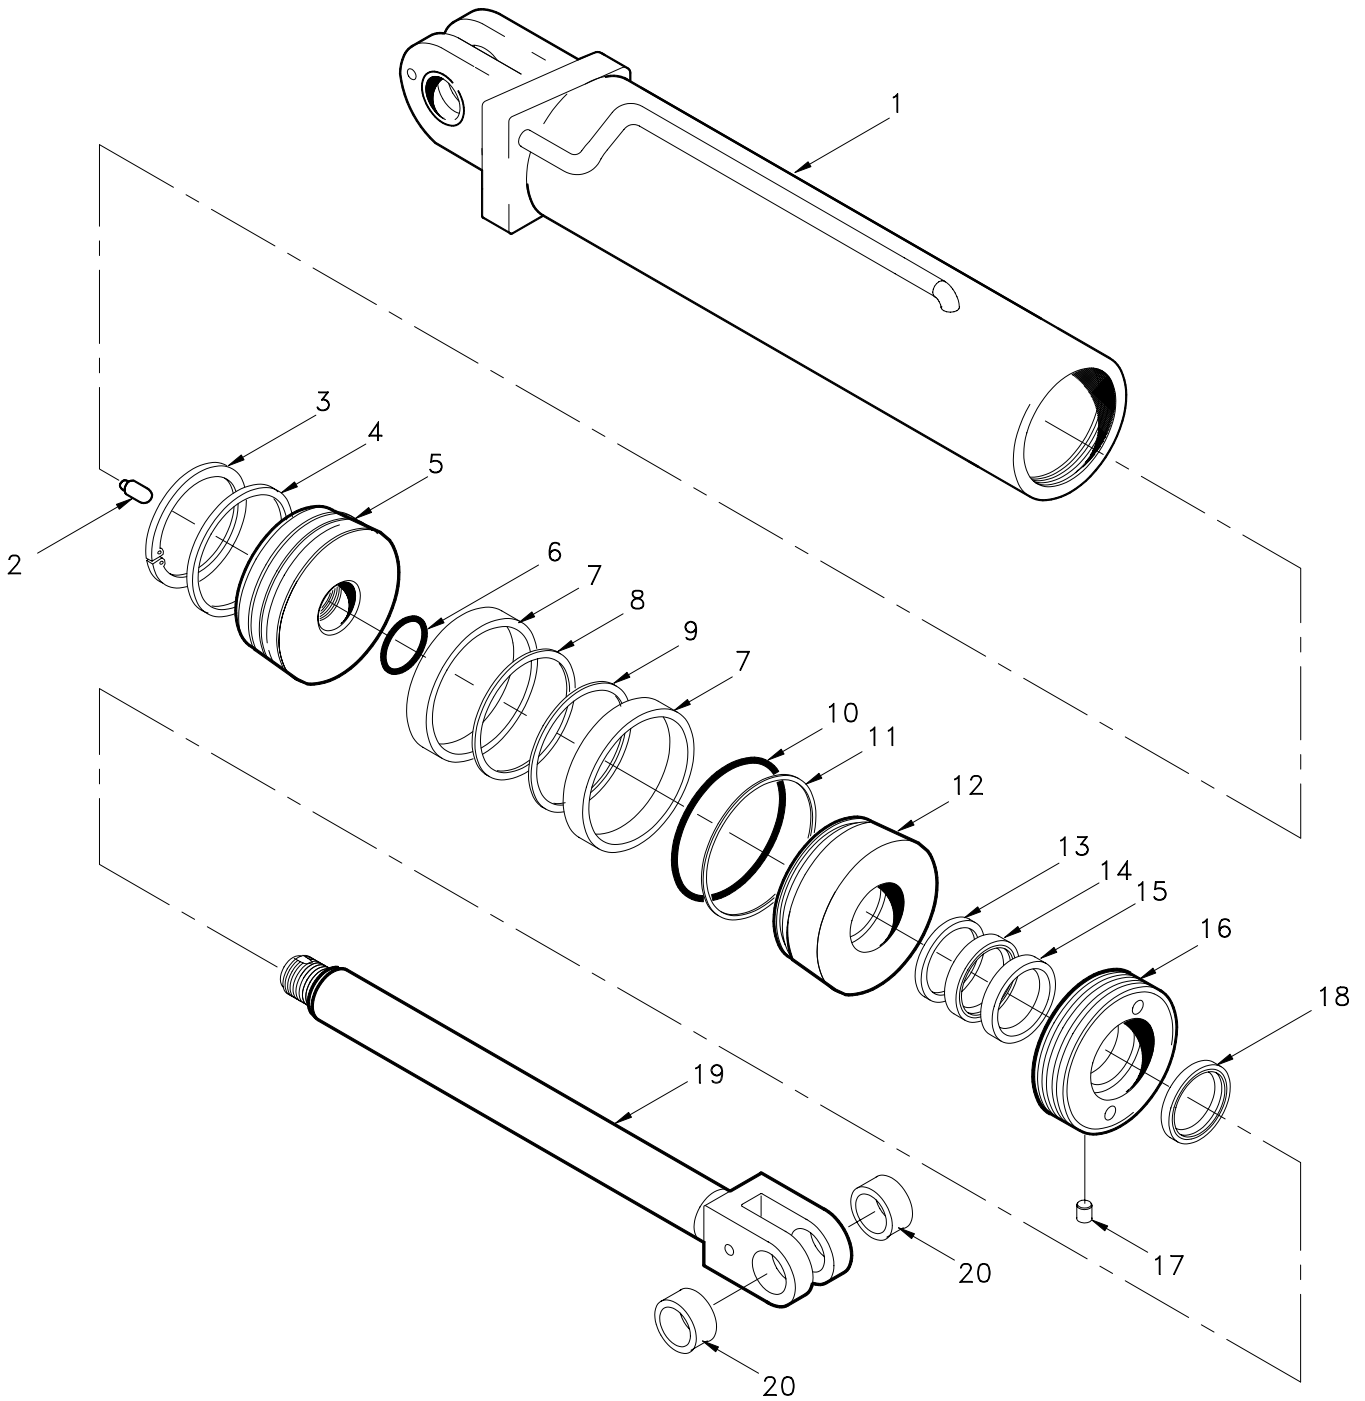

Steering/Blade Hydraulic Cylinder

Item	Part No.	Qty	Description	Item	Part No.	Qty	Description
	R2552361		Steering/Blade Hyd. Cylinder				
1	R2535815	1	. Barrel & Base Assembly	12	R2552360	1	. Packing Gland
2	R2552116	1	. Dowel Pin	13	*a -----	1	. Ring
3	R661312	1	. Snap Ring	14	*a -----	1	. Seal
4	R2553562	1	. Washer	15	*a -----	1	. . Bearing
5	R2552356	1	. Piston	16	R2552354	1	. Retainer, Gland
6	*a -----	1	. O-Ring	17	*a -----	1	. . Plug
7	*a -----	2	. Ring	18	*a -----	1	. Wiper
8	*a -----	1	. Ring	19	R2552358	1	. Stem & Eye Assembly
9	*a -----	1	. Ring	20	R1574466	2	. . Bushing
10	*a -----	1	. O-Ring				
11	*a -----	1	. Ring				
					*a Seal Kit P/N R2542570