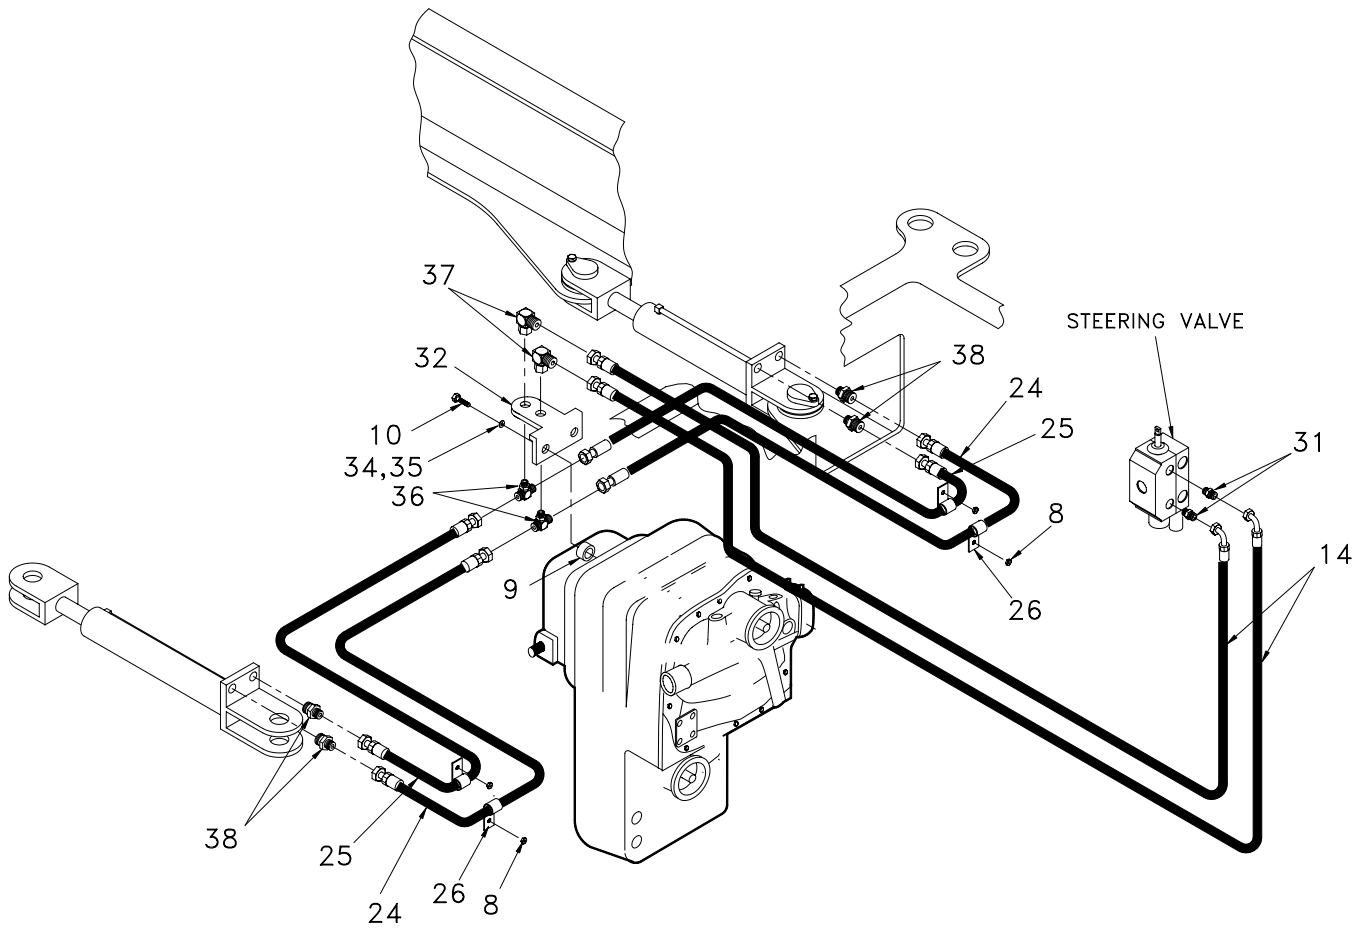

Steering Hydraulic System

Item	Part No.	Qty	Description	Item	Part No.	Qty	Description
8	223654	15	. Nut, Esna	31	209069	2	. Fitting, St
9	R1301610	4	. Pipe	32	R14371	1	. Bracket
10	R13811060	4	. Capscrew	34	R13811432	2	. Hard Washer
14	231184	1	. Hose Assembly	35	R13806996	5	. Lock Washer
24	R12578253	2	. Hose Assembly	36	R14372	2	. Fitting, Te
25	R1320757	2	. Hose Assembly	37	210769	2	. Fitting, El
26	R13803047	4	. Clip, Insul	38	209069	4	. Fitting, St