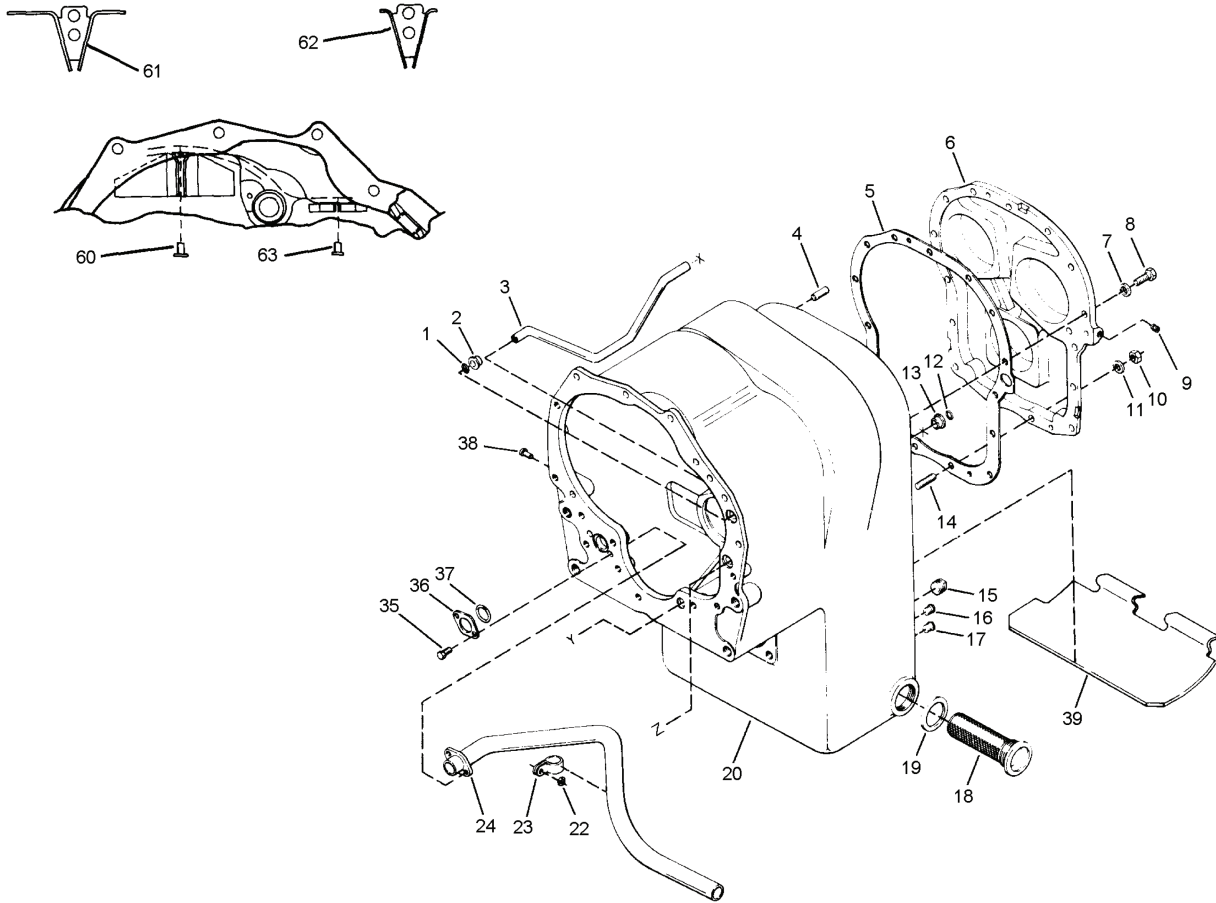

Transmission

Item	Part No.	Qty	Description	Item	Part No.	Qty	Description
R12574779				Transmission (continued)			
1	R13802751	1	. O-Ring	19	R11992856	1	. Gasket
2	*b R11992857	1	. Sleeve	20	*b R231611	1	. Transmission Case Assembly
3	*b R230900	1	. Tube	22	*b R13812213	1	. Washer
4	R214118	2	. Pin	23	*b R13801039	1	. Clip
5	*a R242408	1	. Gasket	24	*b R234836	1	. Tube
6	R244600	1	. Rear Cover	35	*b R13516	2	. Capscrew
7	R13800829	21	. Lockwasher	36	*b R230921	1	. Washer
8	R13801831	21	. Capscrew	37	*b R13802756	1	. O-Ring
9	R11992990	1	. Plug	38	*b R249894	1	. Suction Tube Clip Rivet
10	R13806800	2	. Nut	60	*b R13800449	2	. Rivet
11	R13800829	2	. Lockwasher	61	*b R247884	1	. Baffle
12	R13802751	1	. O-Ring	62	*b R247885	1	. Baffle
13	*b R11992857	1	. Sleeve	63	*b R13800449	2	. Rivet
14	R200991	2	. Stud				
15	R215757	1	. Plug				
16	R13803255	1	. Oil Level Plug				
17	R13803255	1	. Oil Level Plug				
18	R11992879	1	. Screen Assembly				
							*a Included in R802305 Seal Kit. See pages 2, 8 & 12 for other components in this kit.
							*b Included in Transmission Case, item 20