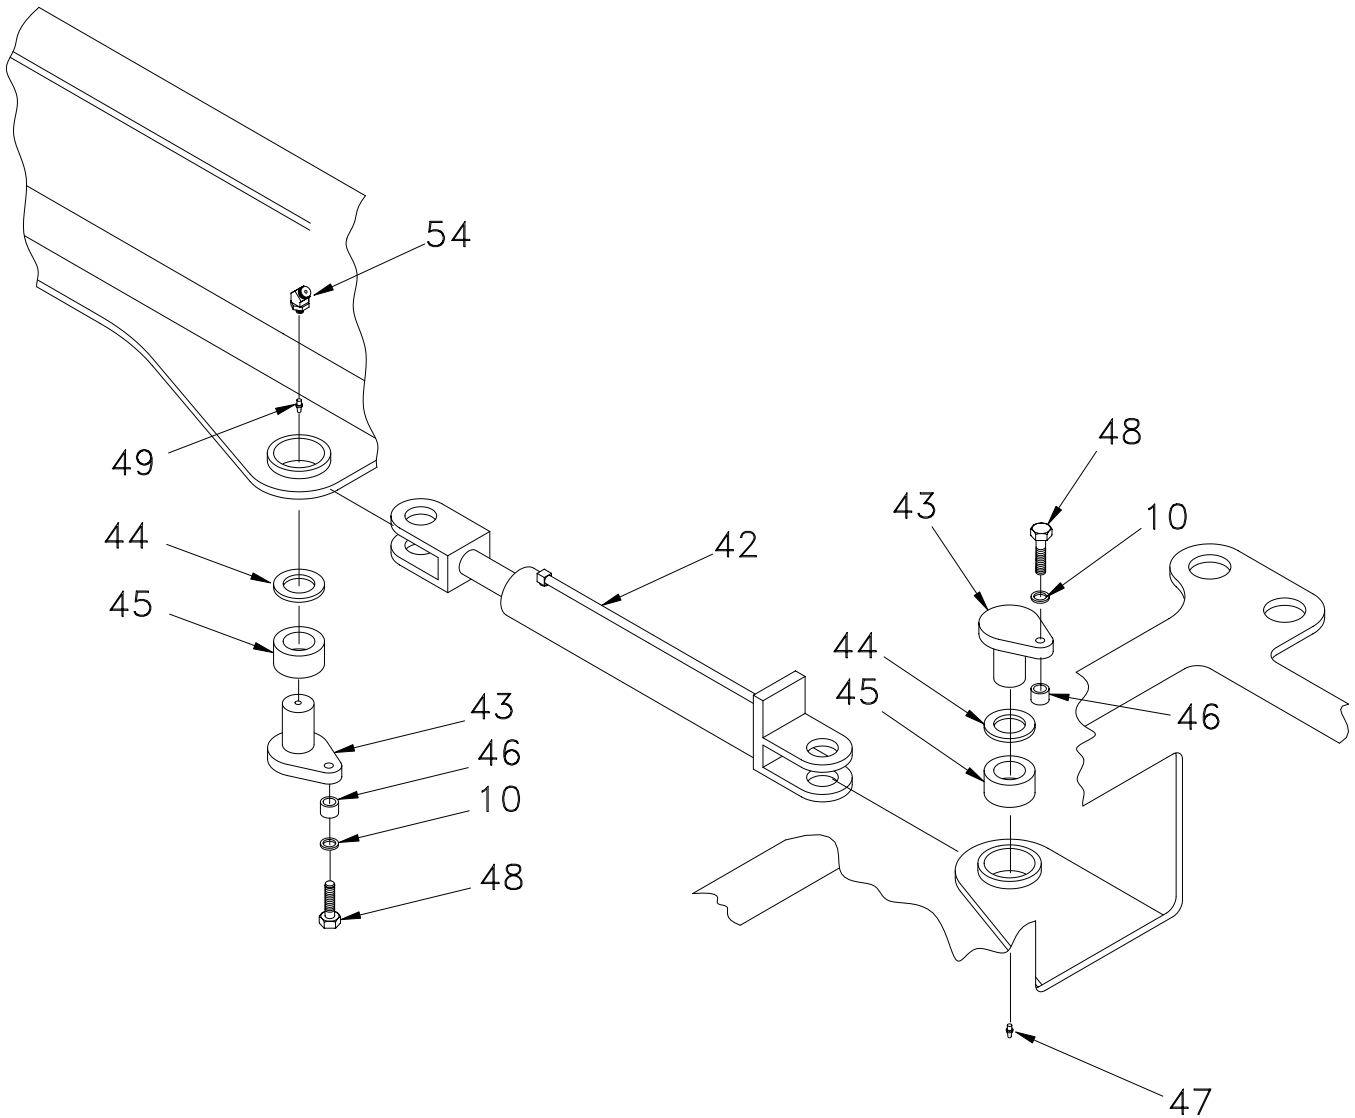

Steering Cylinder Installation

Item	Part No.	Qty	Description	Item	Part No.	Qty	Description
10	R13811433	34	. Hard Washer	46	R2529808	4	. Spacer
42	* R2552361	2	. Steering Cylinder (904.01A)	47	00191758	2	. Fitting, Lube
43	R12574706	4	. Pin Assembly	48	R13801842	4	. Capscrew
44	R1920223	4	. Washer	49	209750	2	. Fitting, St
45	R1574466	4	. Bearing	54	217206	1	. Fitting, Ff