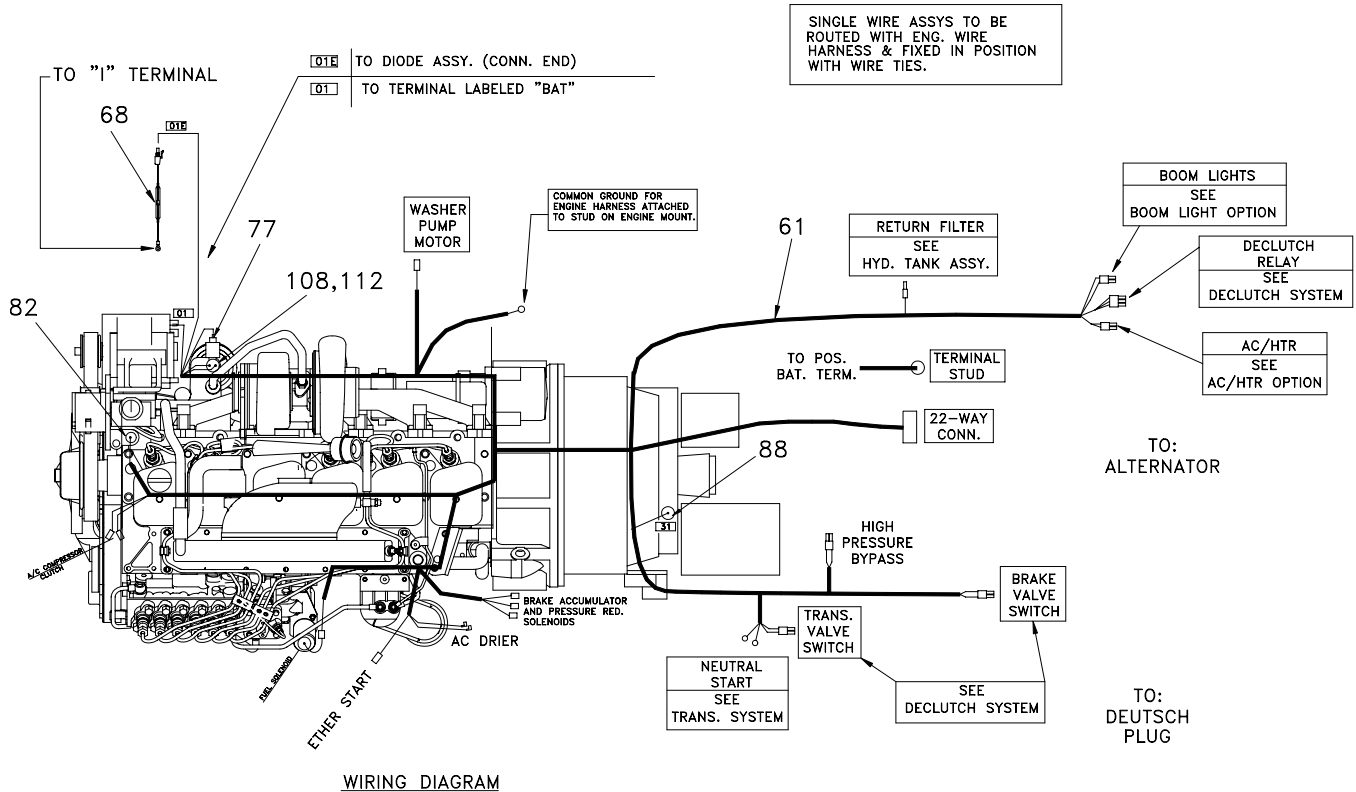

Engine Electrical

Item	Part No.	Qty	Description	Item	Part No.	Qty	Description
61	R15473	1	. Engine Wiring Harness	88	242463	1	. Oil Temperature Sender
68	R15510	1	. Rectifier Diode Assembly	108	202889	1	. Oil Pressure Switch
77	242461	1	. Oil Pressure Sender	112	224151	1	. Fitting, Te
82	242462	1	. Water Temperature Sender