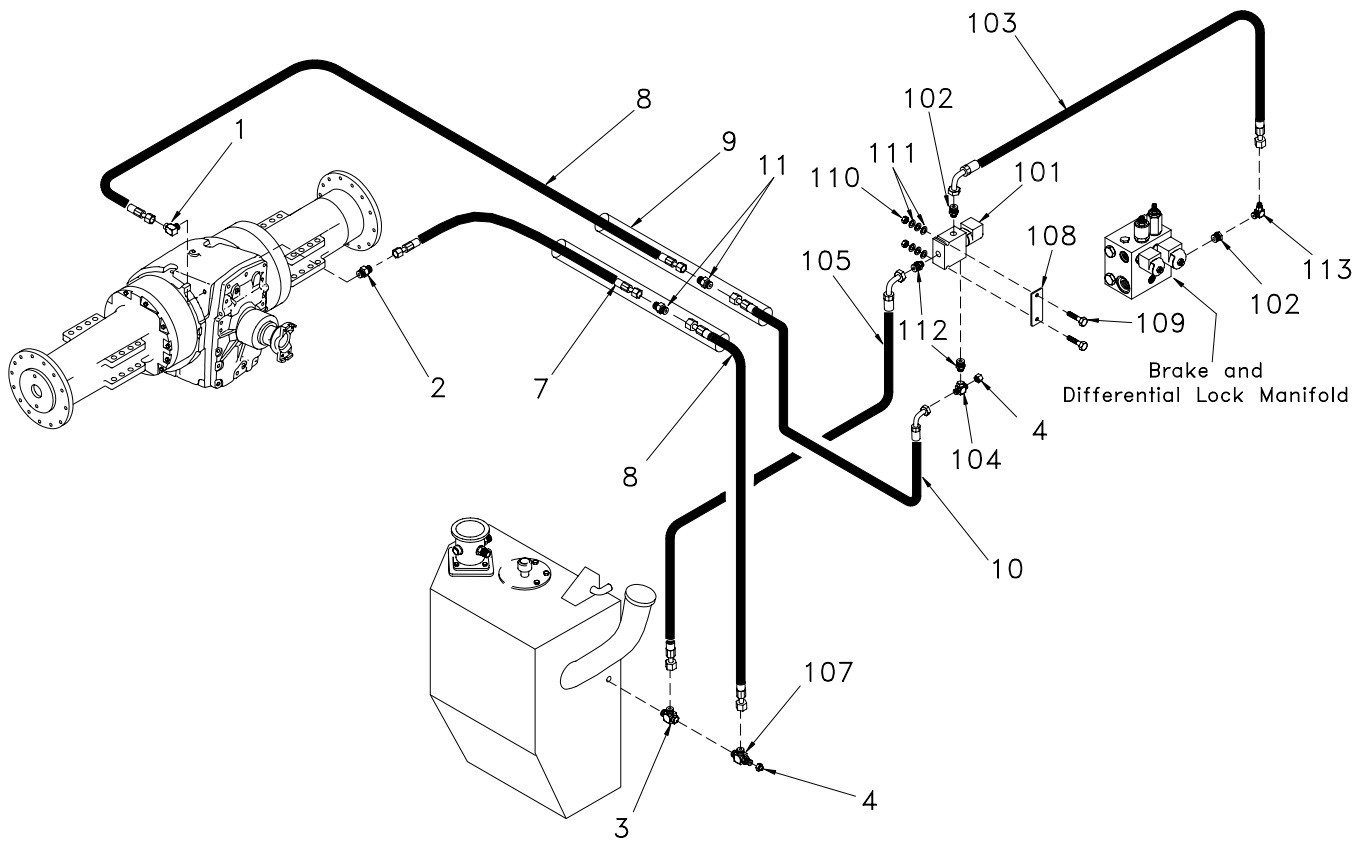

SN H67: 1501-1518, 1520, 1523, 1525, 1527-1528, 1532-1537, 1539, 1541-1543, 1545, 1548-1557, 1559-1562, 1564, 1569-1574, 1583, 1586-1589, 1592-1593, 1598, 1600-1602, 1604-1605, 1607, 1612, 1618

Axle Differential Lock System

Item	Part No.	Qty	Description	Item	Part No.	Qty	Description
1	209488	1	. Fitting, El	102	211560	2	. Fitting, St
2	209806	1	. Fitting, St	103	R15655	1	. Hose Assembly
3	11911	1	. Fitting, Te	104	211367	1	. Fitting, Te
4	215515	2	. Fitting, Mc	105	R14257	1	. Hose Assembly
5	214316	1	. Fitting, Te	107	214316	1	. Fitting, Te
6	211550	1	. Fitting, St	108	R15657	1	. Washer Plate
7	R1938309	1	. Hose Assembly	109	R13810998	2	. Capscrew
8	R14782	2	. Hose Assembly	110	R13807439	2	. Esna Nut
9	R13469	12'	. Sleeve, Cordura	111	R13811443	6	. Flat Washer
10	R14783	1	. Hose Assembly	112	211550	2	. Fitting, St
11	209439	2	. Fitting, St	113	211561	1	. Fitting, El
101	R15653	1	. Diff-Lok Solenoid Valve (403.06A)