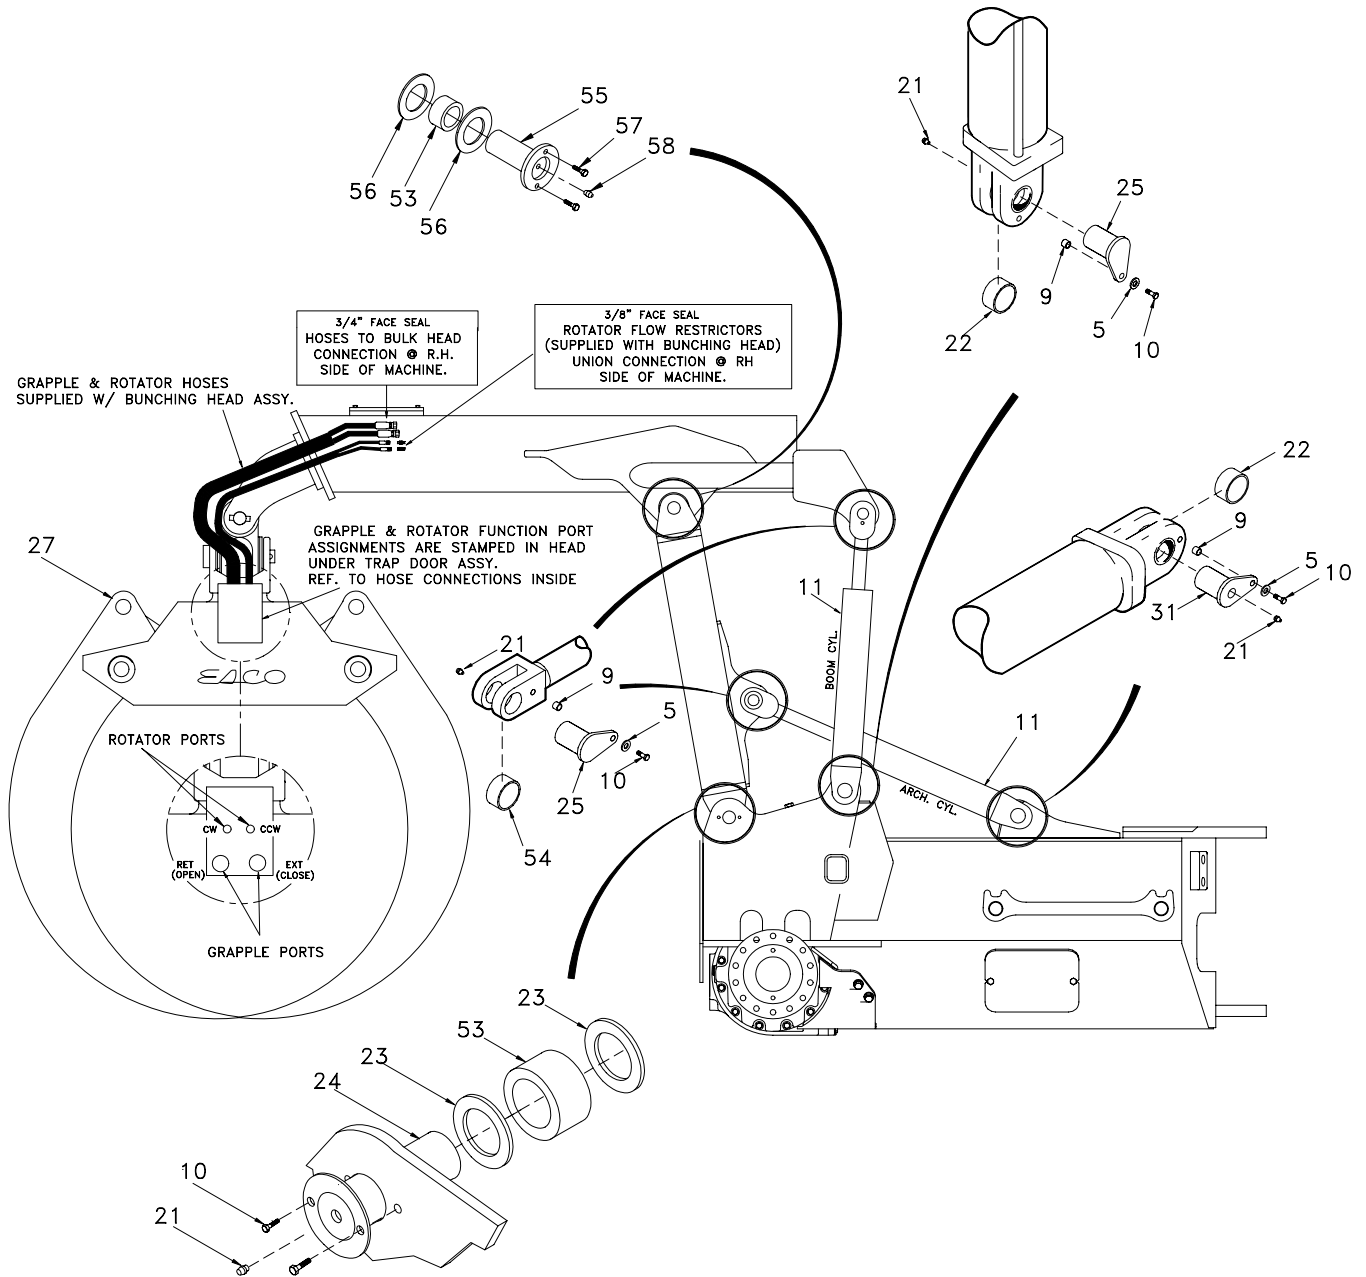

120" Parallelogram Installation

Item	Part No.	Qty	Description	Item	Part No.	Qty	Description
5	R13811433	12	. Hard Washer	27	243032	1	. 121" Bunch Head
9	R2529808	8	. Spacer	31	R12578866	2	. Pin Assembly
10	R13801842	12	. Capscrew	53	R1573309	4	. Bearing, Sealed
11	* R2552115	4	. Cylinder Assembly (904.02A)	54	R1574466	4	. Bearing
21	191758	10	. Lube Fitting	55	R1939296	2	. Pin Assembly
22	R1574466	4	. Bearing	56	R1905176	8	. Shim
23	R1905176	8	. Shim	57	R13801842	2	. Capscrew
24	R1939296	2	. Pin Assembly	58	00191758	2	. Lube Fitting
25	R12574706	6	. Pin Assembly