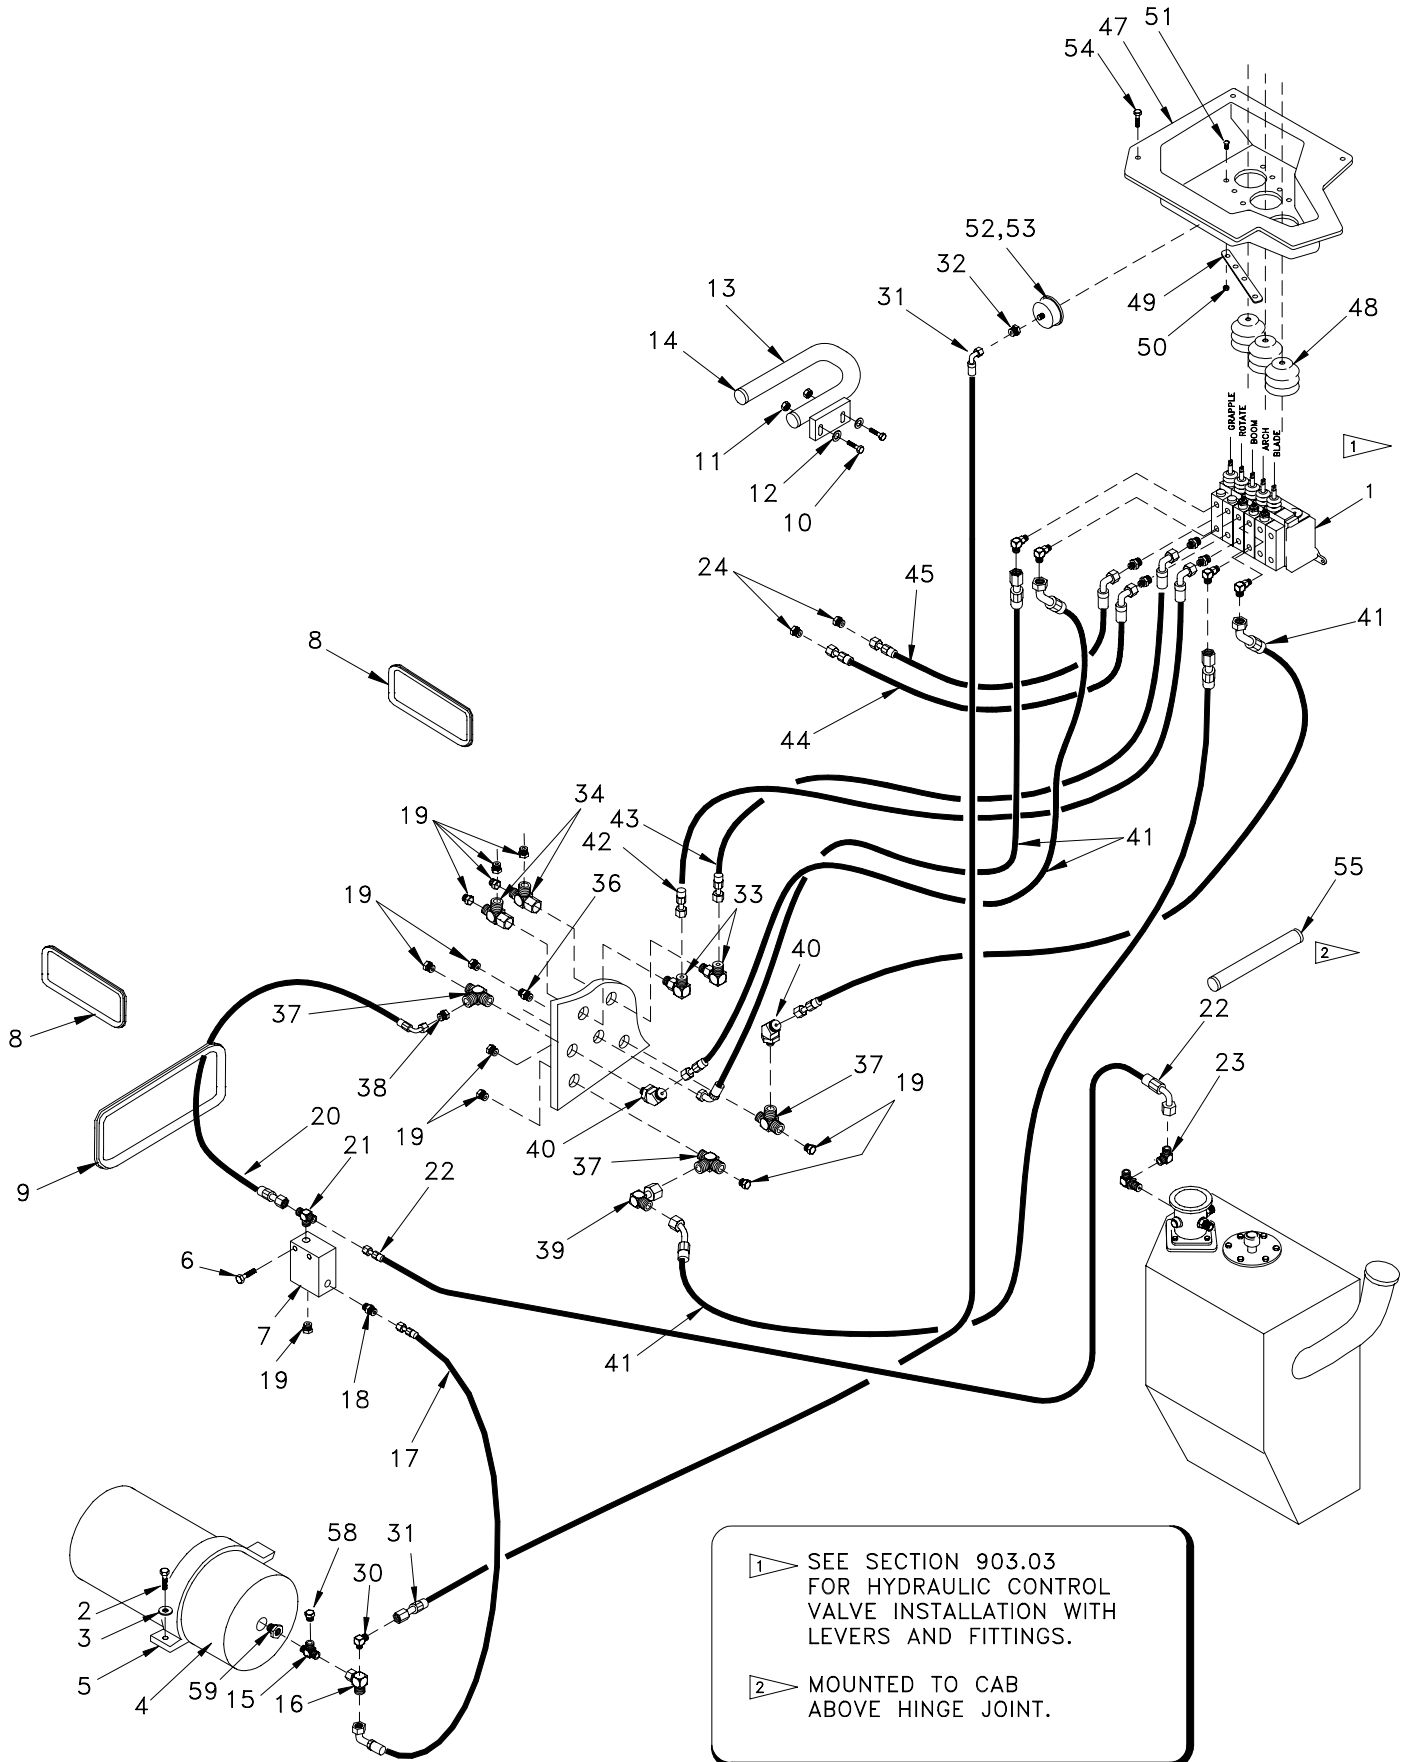

1 SEE SECTION 903.03 FOR HYDRAULIC CONTROL VALVE INSTALLATION WITH LEVERS AND FITTINGS.

2 MOUNTED TO CAB ABOVE HINGE JOINT.

Swing Grapple Parallelogram Hydraulic System

Item	Part No.	Qty	Description	Item	Part No.	Qty	Description
1	* R15090	1	Valve Assembly (903.03A)	32	209776	1	Fitting
2	223687	8	Capscrew	33	R13804233	2	Fitting
3	R13802628	8	Washer	34	209087	2	Fitting
4	* R14395	1	Accumulator (906.01A)	36	R13803393	1	Fitting
5	R14397	2	Clamp	37	R12578057	3	Fitting
6	201612	2	Capscrew	38	R832034	1	Fitting
7	* R12600000	1	Valve, Check (903.07A)	39	209166	1	Fitting
8	R12575959	7'	Trim	40	214219	2	Fitting
9	R14450	4'	Trim	41	R12310	4	Hose Assembly
10	R13811037	2	Capscrew	42	R12045	1	Hose Assembly
11	223654	2	Nut	43	R12046	1	Hose Assembly
12	R13811431	4	Washer	44	R12130	1	Hose Assembly
13	R14447	1	Bracket	45	R14621	1	Hose Assembly
14	R1906697	2	Plug	47	R15093	1	Cover
15	209087	1	Fitting	48	R1933522	3	Bellows
16	R14438	1	Fitting	49	R15095	1	Plate
17	R12041	1	Hose Assembly	50	R13811189	6	Nut
19	209090	11	Fitting	51	R250210	6	Machine Screw
20	R12041	1	Hose Assembly	52	R14618	1	Gauge
21	R13807532	1	Fitting	53	223799	2	Nut
22	R12042	1	Hose Assembly	54	R13041	4	Capscrew
23	R1938847	1	Fitting	55	R14616	1	Guard, Hose
24	14114	2	Fitting	58	R13597	1	Fitting
30	209486	1	Fitting	59	209164	1	Fitting
31	R14619	1	Hose Assembly