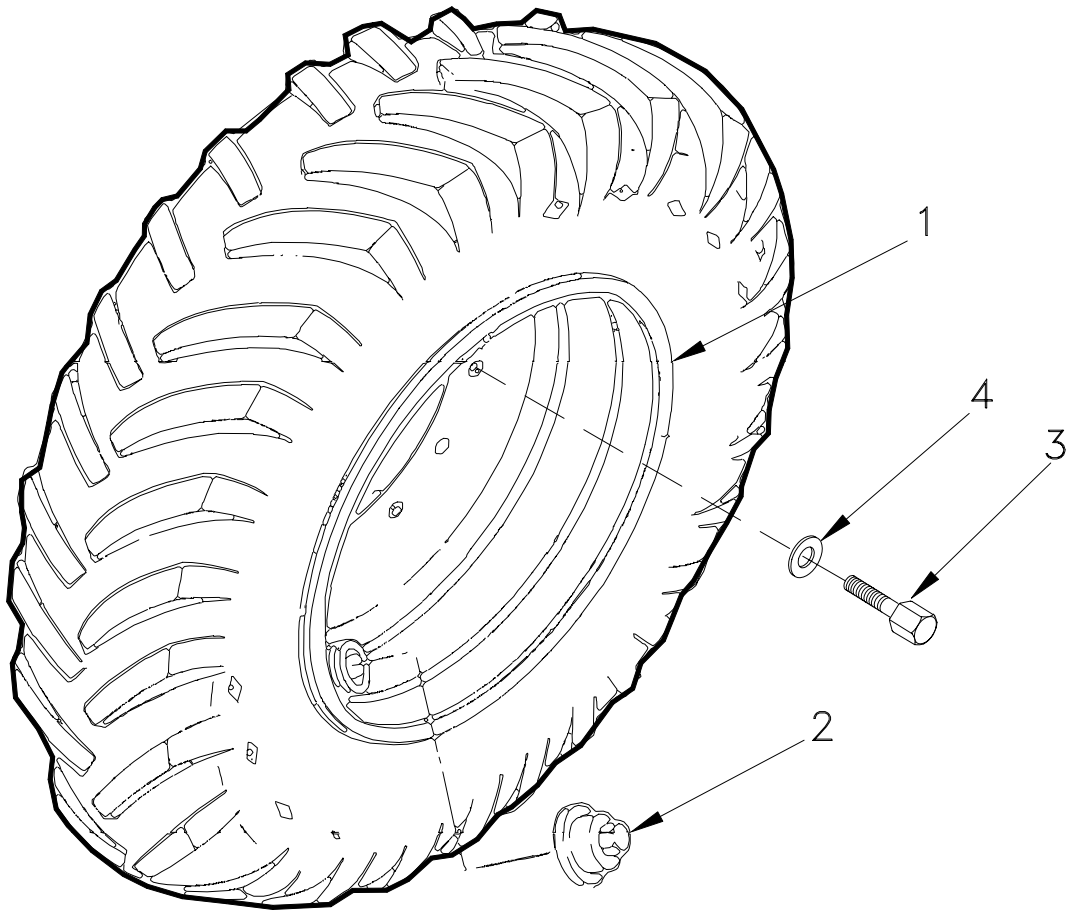

Tire and Rim Assembly

Item	Part No.	Qty	Description	Item	Part No.	Qty	Description
	Tire Size	-	28L - 26 (14 ply)				
1	R14718	4	. Rim	3	R13806561 56		. Capscrew
2	R13802338	4	. Pipe Cap	4	R13813326 56		. Hard Washer