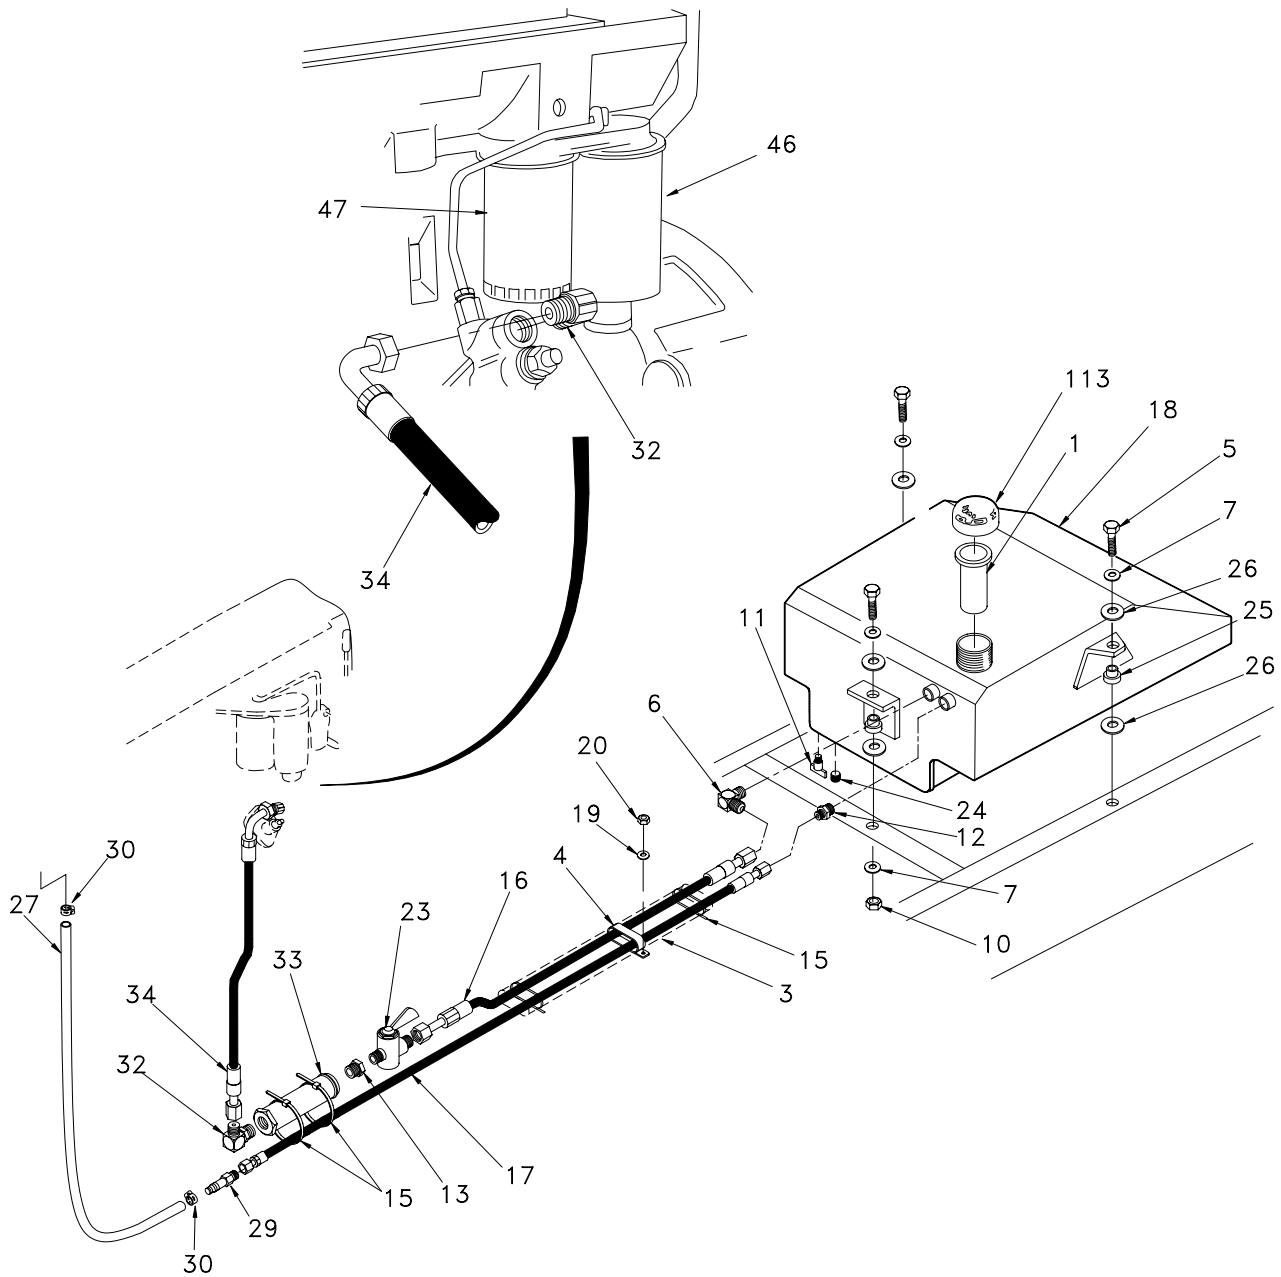

Fuel Tank Installation

Item	Part No.	Qty	Description	Item	Part No.	Qty	Description
1	R12577372	1	. Strainer	20	223654	1	. Esna Nut
3	226341	13'	. Cordura Sleeve	23	R358394	1	. Valve
4	R13810028	1	. Clamp, Insul	24	R565295	1	. Magnetic Plate
5	R13811083	3	. Capscrew	25	R584501	3	. Vibration Dampener
6	209411	1	. Fitting, El	26	R616796	6	. Washer
7	R13811433	4	. Hard Washer	27	R15557	1	. Fuel Hose
10	R13811193	1	. Locknut	28	R13807642	1	. Clip, Insul
11	R13803844	1	. Draincock	29	26523	1	. Hose End
12	R13807392	1	. Fitting, St	30	R6515575	2	. Hose Clamp
13	209504	1	. Fitting, St	32	209413	2	. Fitting, El
15	R1736910	4	. Tie Strap	33	R16850	1	. Filter Assembly
16	R14759	1	. Hose Assembly	34	234936	1	. Hose Assembly
17	R14758	1	. Hose Assembly	46	236965	1	. Primary Filter
18	R17775	1	. Fuel Tank	47	236964	1	. Secondary Filter
19	R13806980	1	. Flat Washer	113	R1558644	1	. Fuel Cap