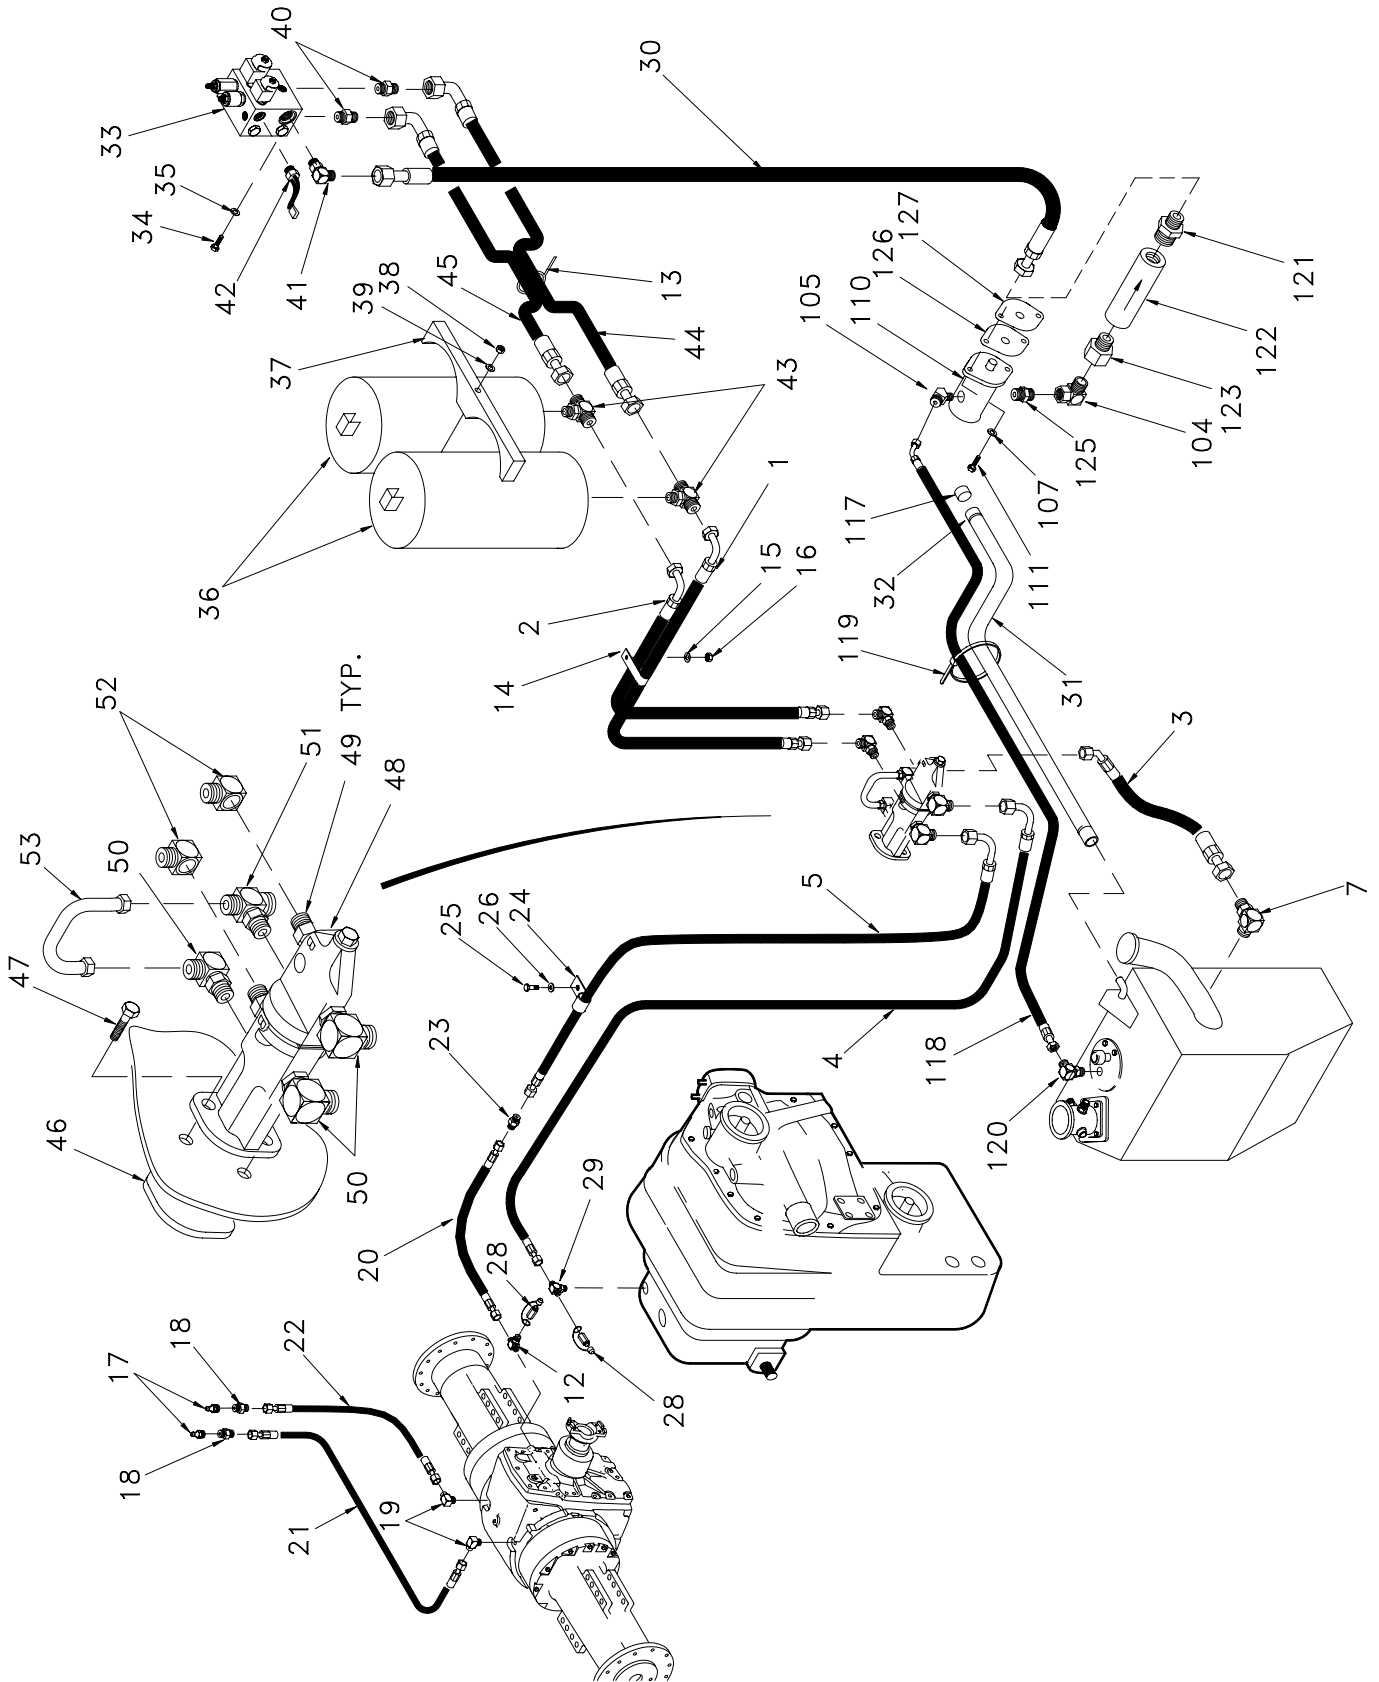

Brake Hydraulics

Item	Part No.	Qty	Description	Item	Part No.	Qty	Description
1	R11446	1	. Hose Assembly	38	R13811086	1	. Capscrew
2	R12123	1	. Hose Assembly	39	R13811433	1	. Hard Washer
3	R12608	1	. Hose Assembly	40	211560	2	. Fitting, St
4	R12125	1	. Hose Assembly	41	19990	1	. Fitting, El
5	R14784	1	. Hose Assembly	42	R13649	1	. Switch, Pressure
7	22390	1	. Fitting, Ff	43	R13807532	2	. Fitting, Te
12	223436	1	. Fitting, Te	44	R14267	1	. Hose Assembly
13	R1736910	1	. Strap, Tie	45	R12117	1	. Hose Assembly
14	R13810028	1	. Clamp, Insulated	46	R13728	1	. Plate
15	R13811431	1	. Hard Washer	47	231611	3	. Capscrew
16	R13811191	1	. Locknut	48	* R13576	1	. Brake Valve (502.01A)
17	R1992651	2	. Screw, Bleeder	49	211560	2	. Fitting, St
18	209750	2	. Fitting, St	50	R13801972	3	. Fitting, El
19	223784	2	. Fitting, El	51	R13807532	1	. Fitting, Te
20	R14785	1	. Hose Assembly	52	211561	2	. Fitting, El
21	R14787	1	. Hose Assembly	53	R14311	1	. Tube Assembly
22	R14786	1	. Hose Assembly	104	209166	1	. Fitting, El
23	209438	1	. Fitting, St	105	223642	1	. Fitting, Ff
24	209706	1	. Clamp	107	R13812514	2	. Lockwasher
25	R13810858	1	. Capscrew	110	* R14409	1	. Brake Hydraulic Pump (902.02A)
26	R13806980	1	. Flat Washer	111	R13811037	2	. Capscrew
27	R13469	6'	. Sleeve, Cordura	117	R15226	1	. Rod
28	236625	2	. Coupler, Male	118	R12579575	1	. Hose Assembly
29	R13807532	1	. Fitting, Te	119	R1736910	1	. Strap Tie
30	R12092	1	. Hose Assembly	120	209715	1	. Fitting, El
31	R14382	1	. Hose	121	209208	1	. Fitting, St
32	202947	2	. Clamp, Hose	122	244471	1	. Valve, Check
33	* R15592	1	. Br./Diff. Lock Manifold (504.02A)	123	R14377	1	. Fitting, St
34	R13801791	2	. Capscrew	125	201774	1	. Fitting, St
35	R13802914	2	. Hard Washer	126	R235961	1	. Gasket
36	* R13646	2	. Accumulator (502.05A)	127	R618053	1	. Gasket
37	R15545	1	. Bracket