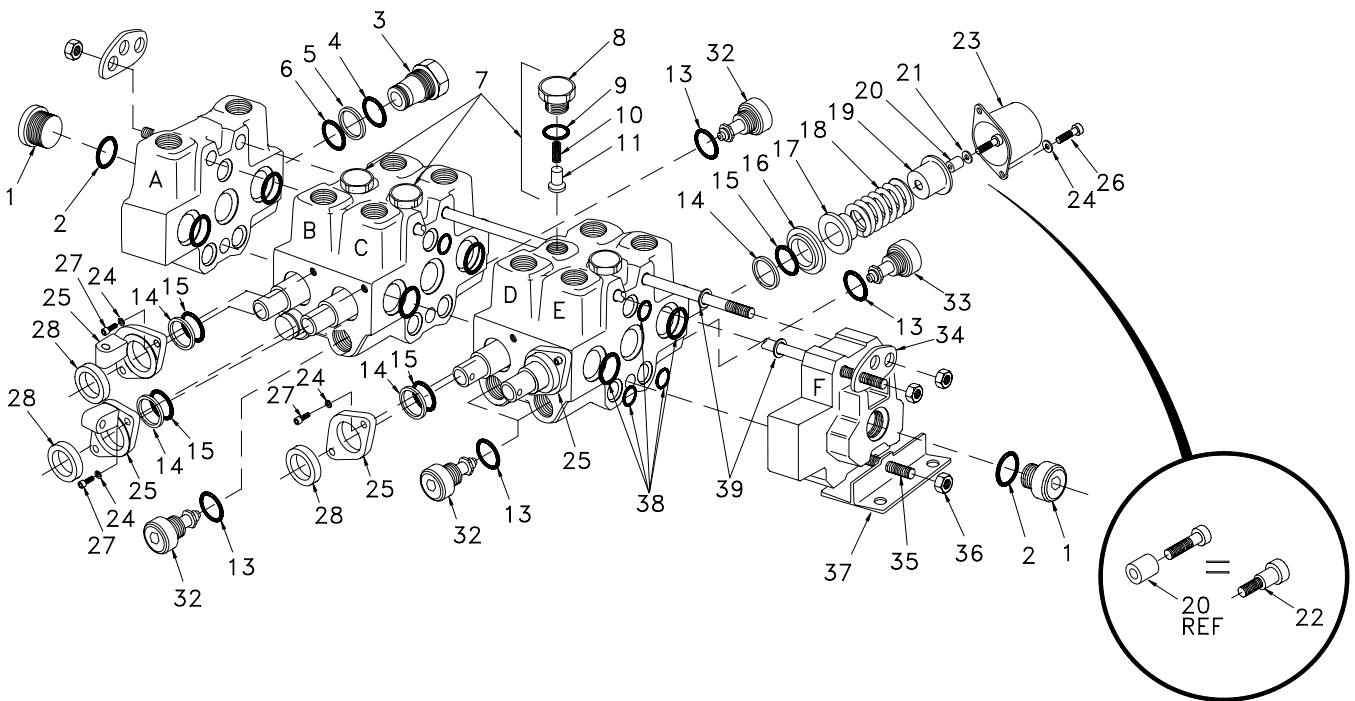

Hi Vis Hydraulic Control Valve

Item	Part No.	Qty	Description	Item	Part No.	Qty	Description
	R14062		Hi Vis Hydraulic Control Valve				
A	_____		. Inlet Section	D	_____	1	. Rotate Section
1	R15107	1	.. Plug	7	R15113	1	.. Check Valve
2	R15108	1	.. O-Ring	8	R15114	1	... Plug
3	R15109	1	.. Plug	9	R15115	1	... O-Ring
4	R15110	1	.. O-Ring	10	R15116	1	... Spring
5	R15111	1	.. Back-up Ring	11	R15117	1	... Poppet
6	R15112	1	.. O-Ring	13	R15110	2	.. O-Ring
				14	*a _____	2	.. Seal, Spool
B	_____	1	. Blade Section	15	*a _____	2	.. O-Ring
7	R15113	1	.. Check Valve	16	R15119	1	.. Guide Ring
8	R15114	1	... Plug	17	R15120	1	.. Casing
9	R15115	1	... O-Ring	18	R15121	1	.. Spring
10	R15116	1	... Spring	19	R15123	1	.. Casing
11	R15117	1	... Poppet	20	R15122	1	.. Spacer
12	R15118	2	.. Relief Valve	21	R15124	1	.. Washer
13	R15110	2	.. O-Ring	22	R15125	1	.. Capscrew
14	*a _____	2	.. Seal, Spool	23	R15126	1	.. Cap
15	*a _____	2	.. O-Ring	24	R15127	4	.. Washer
16	R15119	1	.. Guide Ring	25	R15132	1	.. Cover
17	R15120	1	.. Casing	26	R15128	2	... Capscrew
18	R15121	1	.. Spring	27	R15129	2	... Capscrew
19	R15123	1	.. Casing	28	247407	1	... Scraper Ring
20	R15122	1	.. Spacer	30	R15131	2	.. Relief Valve
21	R15124	1	.. Washer				
22	R15125	1	.. Capscrew	E	_____	1	. Grapple Section
23	R15126	1	.. Cap	7	R15113	1	.. Check Valve
24	R15127	4	.. Washer	8	R15114	1	... Plug
25	R15258	1	.. Cover	9	R15115	1	... O-Ring
26	R15128	2	... Capscrew	10	R15116	1	... Spring
27	R15129	2	... Capscrew	11	R15117	1	... Poppet
28	247407	1	... Scraper Ring	13	R15110	2	.. O-Ring
				14	*a _____	2	.. Seal, Spool
C	_____	1	. Arch section	15	*a _____	2	.. O-Ring
7	R15113	1	.. Check Valve	16	R15119	1	.. Guide Ring
8	R15114	1	... Plug	17	R15120	1	.. Casing
9	R15115	1	... O-Ring	18	R15121	1	.. Spring
10	R15116	1	... Spring	19	R15123	1	.. Casing
11	R15117	1	... Poppet	20	R15122	1	.. Spacer
13	R15110	2	.. O-Ring	21	R15124	1	.. Washer
14	*a _____	2	.. Seal, Spool	22	R15125	1	.. Capscrew
15	*a _____	2	.. O-Ring	23	R15126	1	.. Cap
16	R15119	1	.. Guide Ring	24	R15127	4	.. Washer
17	R15120	1	.. Casing	25	R15130	1	.. Cover
18	R15121	1	.. Spring	26	R15128	2	... Capscrew
19	R15123	1	.. Casing	27	R15129	2	... Capscrew
20	R15122	1	.. Spacer	28	247407	1	... Scraper Ring
21	R15124	1	.. Washer	32	R15133	1	.. Relief Valve
22	R15125	1	.. Capscrew	33	R15134	1	.. Anticavitation Valve
23	R15126	1	.. Cap				
24	R15127	4	.. Washer	F	_____	1	. Outlet Section
25	R15130	1	.. Cover	1	R15107	1	.. Plug
27	R15129	2	... Capscrew	2	R15108	1	.. O-Ring
28	247407	1	... Scraper Ring	34	R15135	2	. Lifting Lug
25	R15130	1	... Cover	35	R15136	1	. Kit, Tie Rod
32	R15133	2	.. Relief Valve	36	R15137	6	. Nut
				37	R15138	2	. Bracket
				38	R15139	3	. Seal Kit, Section
				39	246723	6	. Spacer

*a Included in R15140 Single Spool Seal Kit