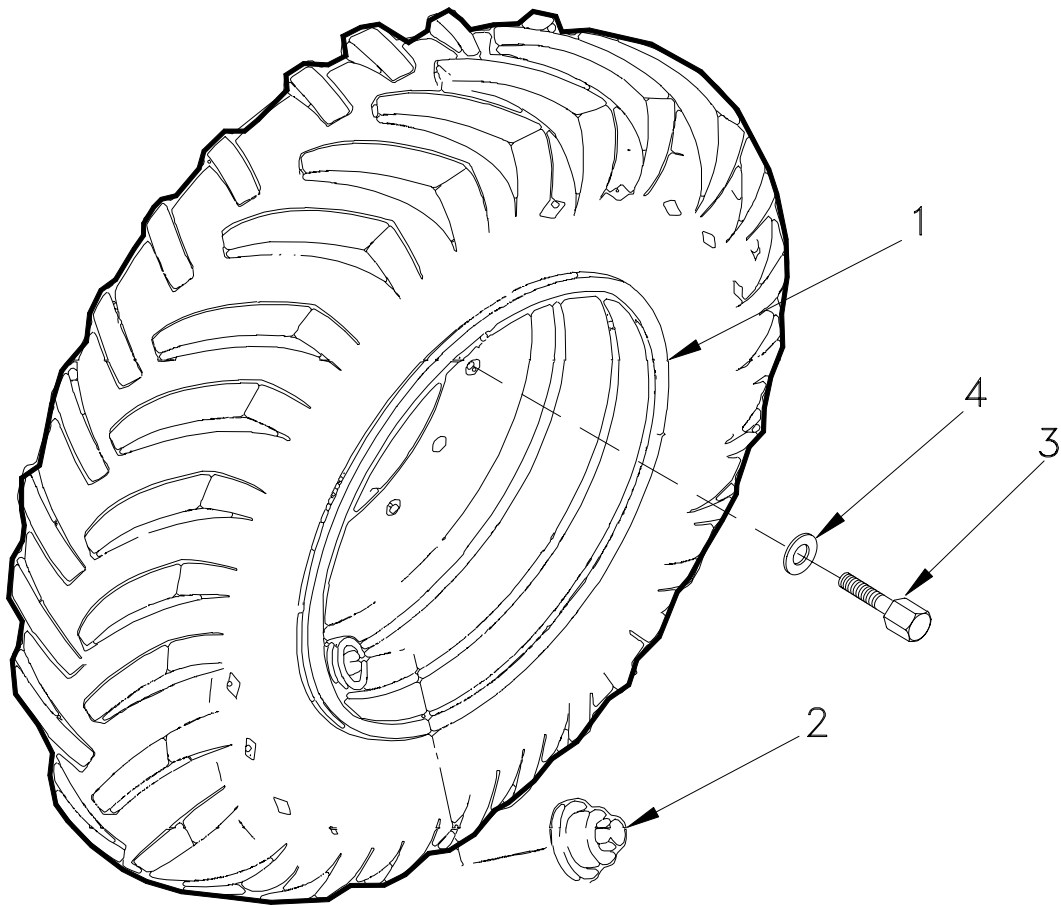

Tire and Rim Assembly

Item	Part No.	Qty	Description	Item	Part No.	Qty	Description
	Tire Size	-	DH35.5L - 32 (16 ply)				
1	R14800	4	. Rim	3	R13806561 56		. Capscrew
2	R13802338	4	. Pipe Cap	4	R13813326 56		. Hard Washer