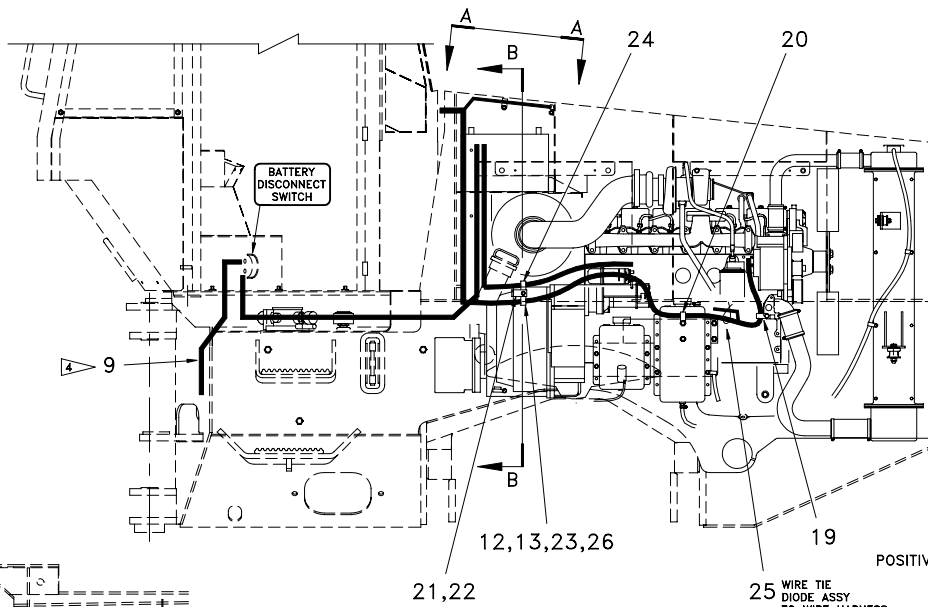

SN H67: 1501-1529, 1531

SECTION A-A

- 4 NEGATIVE BATTERY CABLE. FROM DISCONNECT SWITCH TO STEERING HOSE CLAMP STUD.
- 5 BOLT TO AC COMPRESSOR
- 6 CLAMP TO ENGINE BLOCK WITH EXISTING BOLT
- 7 FROM STUD LOCATED ABOVE DECLUTCH TO COVER MOUNTING BOLT BESIDE SEAT
- 8 FROM BOLT FOR MOUNTING LUBE LINES TO BLOCK. TO STUD FOR ANCHORING COOLING LINES TO FRAME