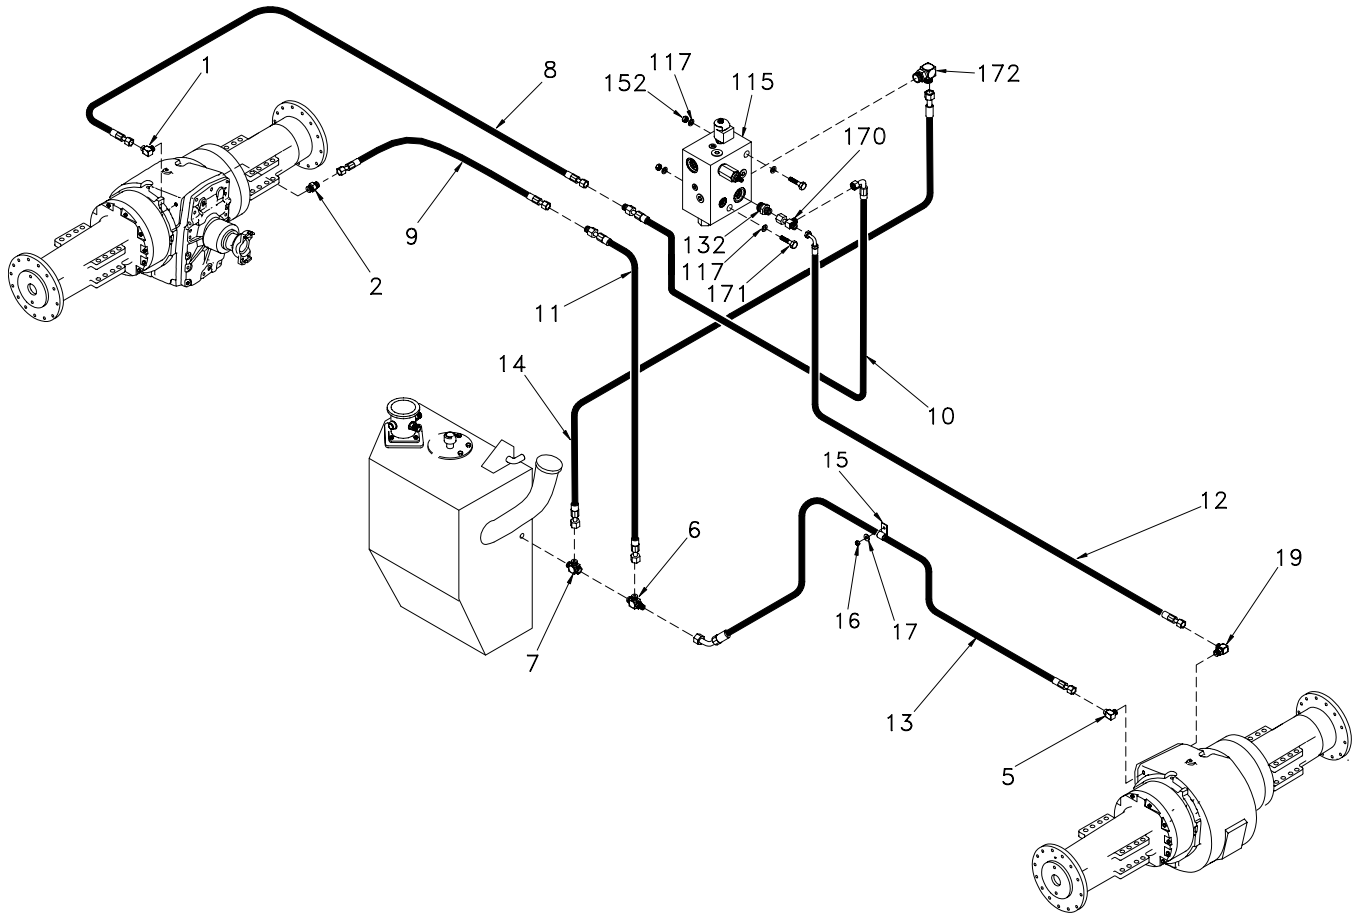

Axle Differential Lock System

Item	Part No.	Qty	Description	Item	Part No.	Qty	Description
1	23945	2	. Fitting, El	15	209696	1	. Clamp
2	209806	1	. Fitting, St	16	224131	1	. Nut, Esna
5	208713	1	. Fitting, El	17	223447	1	. Washer
6	11911	1	. Fitting, Te	19	209488	1	. Fitting, El
7	214316	1	. Fitting, Te	115	245247	1	. Manifold, Diff-Lok/Cooling
8	R12262	1	. Hose Assembly	117	R13802914	2	. Hard Washer
9	R12263	1	. Hose Assembly	132	211560	5	. Fitting, St
10	R12279	1	. Hose Assembly	152	R13806823	4	. Locknut
11	R12280	1	. Hose Assembly	170	211562	1	. Fitting, Te
12	R12405	1	. Hose Assembly	171	R13806527	2	. Capscrew
13	R12247	1	. Hose Assembly	172	224298	1	. Fitting, El
14	R12246	1	. Hose Assembly