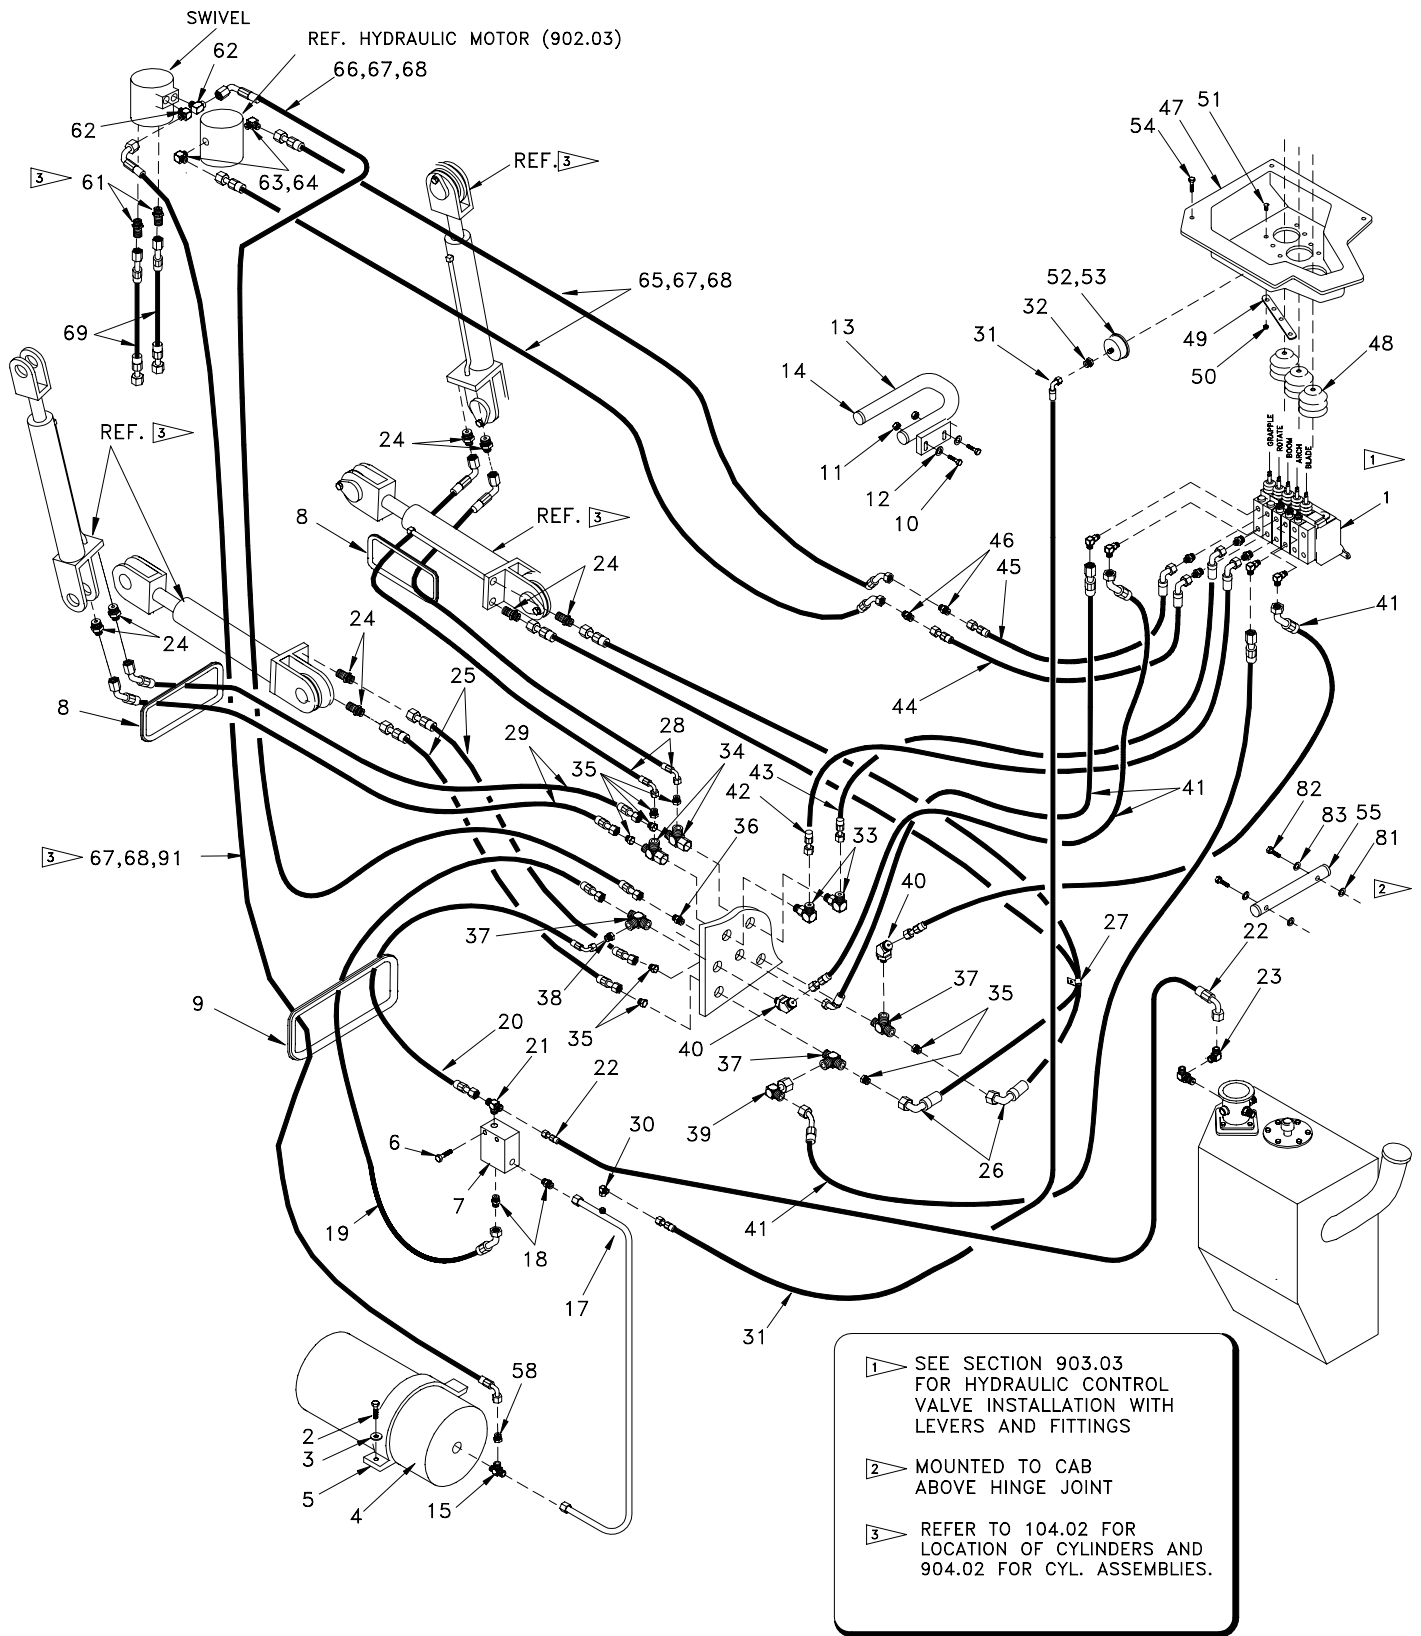

105" Parallelogram Hydraulic System

Item	Part No.	Qty	Description	Item	Part No.	Qty	Description
1	* R15629	1	Valve Assembly (903.03B)	37	R12578057	3	Fitting
2	223687	8	Capscrew	38	R832034	1	Fitting
3	R13802628	8	Washer	39	209166	1	Fitting
4	* R15543	1	Accumulator (906.01B)	40	214219	2	Fitting
5	R14397	2	Clamp	41	R12310	4	Hose Assembly
6	201612	2	Capscrew	42	R12045	1	Hose Assembly
7	* R12600000	1	Valve, Check (903.07A)	43	R12046	1	Hose Assembly
8	R12575959	7'	Trim	44	R12130	1	Hose Assembly
9	R14450	4'	Trim	45	R14621	1	Hose Assembly
10	R13811037	2	Capscrew	46	R14398	2	Fitting
11	223654	2	Nut	47	R15093	1	Cover
12	R13811431	4	Washer	48	R1933522	3	Bellows
13	R14447	1	Bracket	49	R15095	1	Plate
14	R1906697	2	Plug	50	R13811189	6	Nut
15	206322	1	Fitting	51	R250210	6	Machine Screw
17	R15624	1	Hose Assembly	52	R14618	1	Gauge
18	209215	2	Fitting	53	223799	2	Nut
19	R14620	1	Hose Assembly	54	R13041	4	Capscrew
20	R12041	1	Hose Assembly	55	R14616	1	Guard, Hose
21	R13807532	1	Fitting	56	R1034034	1	Button, Plug (Not Illustrated)
22	R12042	1	Hose Assembly	57	R13811193	1	Nut (Not Illustrated)
23	R1938847	1	Fitting	58	R13597	1	Fitting
24	209069	8	Fitting	61	209151	2	Fitting
25	R12226	2	Hose Assembly	62	R13807508	2	Fitting
26	R14259	2	Hose Assembly	63	R13801972	2	Fitting
27	R13810030	1	Clamp	64	R15186	2	Fitting
28	R12043	2	Hose Assembly	65	29067	2	Hose Assembly
29	R12044	2	Hose Assembly	66	R12579663	1	Hose Assembly
30	212718	1	Fitting	67	R12577880	10'	Cordura Sleeve
31	R14619	1	Hose Assembly	68	R1736910	10	Tie Strap
32	209776	1	Fitting	69	R12579661	2	Hose Assembly
33	R13804233	2	Fitting	81	R1935313	2	Spacer
34	209087	2	Fitting	82	R13801813	2	Capscrew
35	210767	8	Fitting	83	R13812514	2	Washer
36	R13803393	1	Fitting	91	R12050	1	Hose Assembly