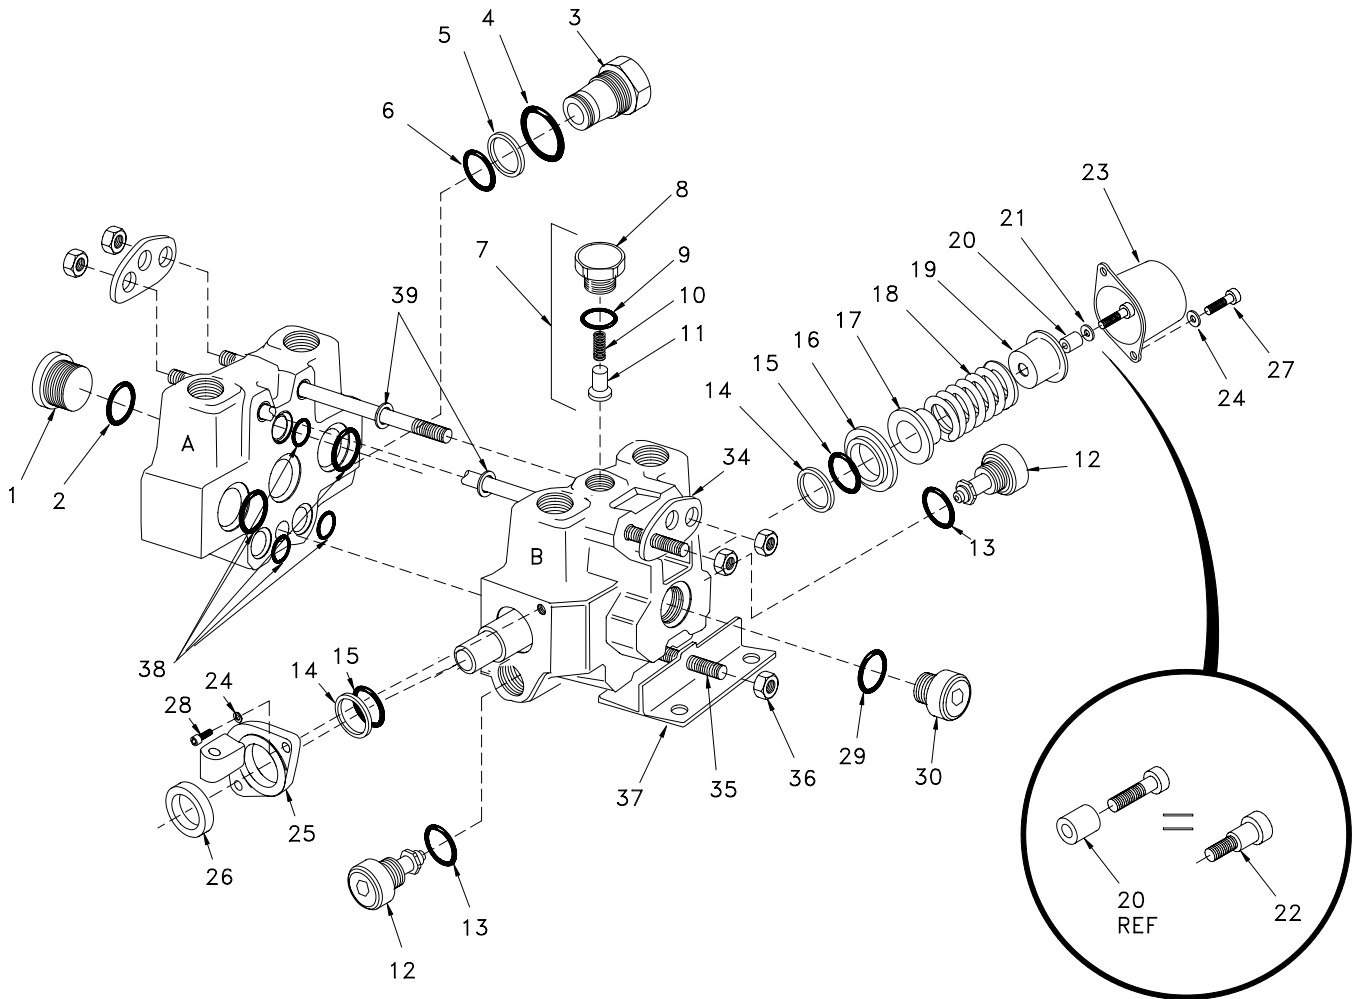

SN H67: 1508, 1513-1514, 1525, 1527, 1548-1549, 1555, 1568-1572,
1578-1579, 1585-1586, 1599-1600, 1603-1604, 1606-1609, 1612-1614,
1623, 1632, 1635, 1639, 1645

Cable Hydraulic Control Valve Assembly

Item	Part No.	Qty	Description	Item	Part No.	Qty	Description
	R14332		Cable Hyd. Control Valve Assy				
A	_____	1	. Inlet Section	17	R15120	1	.. Casing
1	R15107	1	.. Plug	18	R15121	1	.. Spring
2	R15108	1	.. O-Ring	19	R15123	1	.. Casing
3	R15109	1	.. Plug	20	R15122	1	.. Spacer
4	R15110	1	.. O-Ring	21	R15124	1	.. Washer
5	R15111	1	.. Back-up Ring	22	R15125	1	.. Capscrew
6	R15112	1	.. O-Ring	23	R15126	1	.. Cap
29	R15241	1	.. O-Ring	24	R15127	4	.. Washer
30	R15242	1	.. Plug	25	R15258	1	.. Cover Kit
B	_____	1	. Blade Section	26	247407	1	... Scraper Ring
7	R15113	1	.. Check Valve	27	R15128	2	... Capscrew
8	R15114	1	... Plug	28	R15129	2	... Capscrew
9	R15115	1	... O-Ring	34	R15135	2	. Lifting Lug
10	R15116	1	... Spring	35	R15247	1	. Kit, Tie Rod
11	R15117	1	... Poppet	36	R15137	6	. Nut
12	R15118	2	.. Relief Valve	37	R15138	2	. Bracket
13	R15110	2	.. O-Ring	38	R15139	1	. Seal Kit, Section
14	*a _____	2	.. Seal, Spool	39	246723	1	. Spacer
15	*a _____	2	.. O-Ring				
16	R15119	1	.. Guide Ring				

*a Included in R15140 Spool Seal Kit