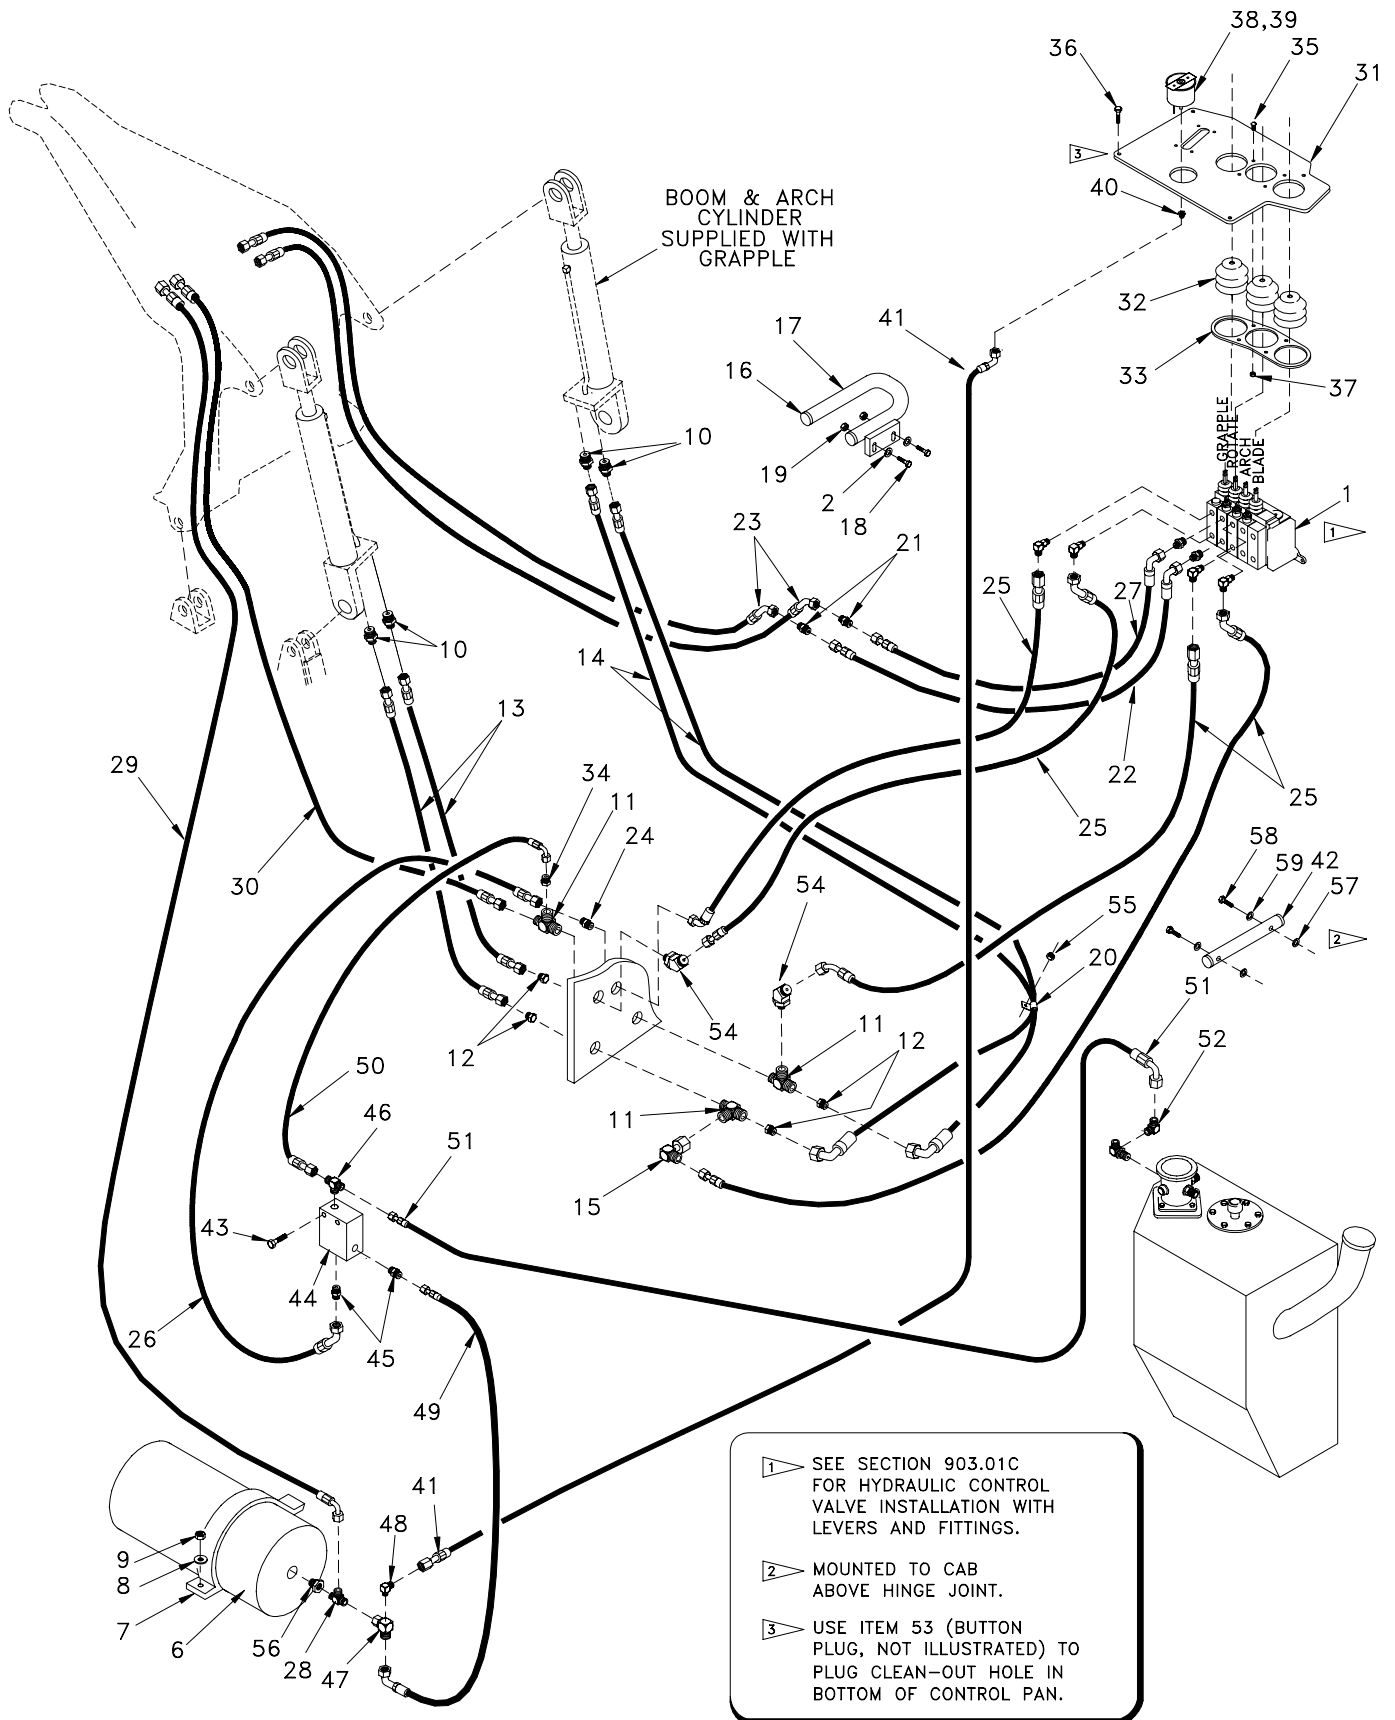

Hi Vis Hydraulic System

Item	Part No.	Qty	Description	Item	Part No.	Qty	Description
1	* R17637	1	Valve Assembly (903.01C)	31	R17745	1	Cover
2	R13811431	2	Washer	32	R1933522	3	Bellows
4	R12575959	7'	Trim (Not Illustrated)	33	R17666	1	Plate
5	R14450	2'	Trim (Not Illustrated)	34	R832034	1	Fitting
6	* R15543	1	Accumulator (906.01B)	35	R250210	6	Machine Screw
7	R16216	2	Clamp	36	R13041	4	Capscrew
8	R13802628	8	Washer	37	R13811189	6	Nut
9	223687	8	Capscrew	38	R14618	1	Gauge
10	209069	4	Fitting	39	R13809575	2	Lockwasher
11	R12578057	2	Fitting	40	209776	1	Fitting
12	210767	4	Fitting	41	R14619	1	Hose Assembly
13	R12226	2	Hose Assembly	42	R14616	1	Guard
14	R14259	2	Hose Assembly	43	201612	2	Capscrew
15	209166	1	Fitting	44	* R12600000	1	Valve, Check (903.07A)
16	R1906697	2	Plug	45	209215	2	Fitting
17	R14447	1	Bracket	46	R13807532	1	Fitting
18	R13811037	2	Capscrew	47	R14438	1	Fitting
19	223654	2	Nut	48	209486	1	Fitting
20	R13810030	1	Clamp	49	R15624	1	Hose Assembly
21	209438	2	Fitting	50	R12041	1	Hose Assembly
22	R12130	1	Hose Assembly	51	R12042	1	Hose Assembly
23	R12131	2	Hose Assembly	52	R1938847	1	Fitting
24	R13803393	1	Fitting	53	R1034034	1	Plug, Button (Not Illustrated)
25	R12310	4	Hose Assembly	54	214219	2	Fitting
26	R14620	1	Hose Assembly	55	R13811193	1	Nut
27	R14621	1	Hose Assembly	56	212718	1	Fitting
28	206322	1	Fitting	57	R1935313	2	Spacer
29	R14622	1	Hose Assembly	58	R13801813	2	Capscrew
30	R12311	1	Hose Assembly	59	R13812514	2	Washer