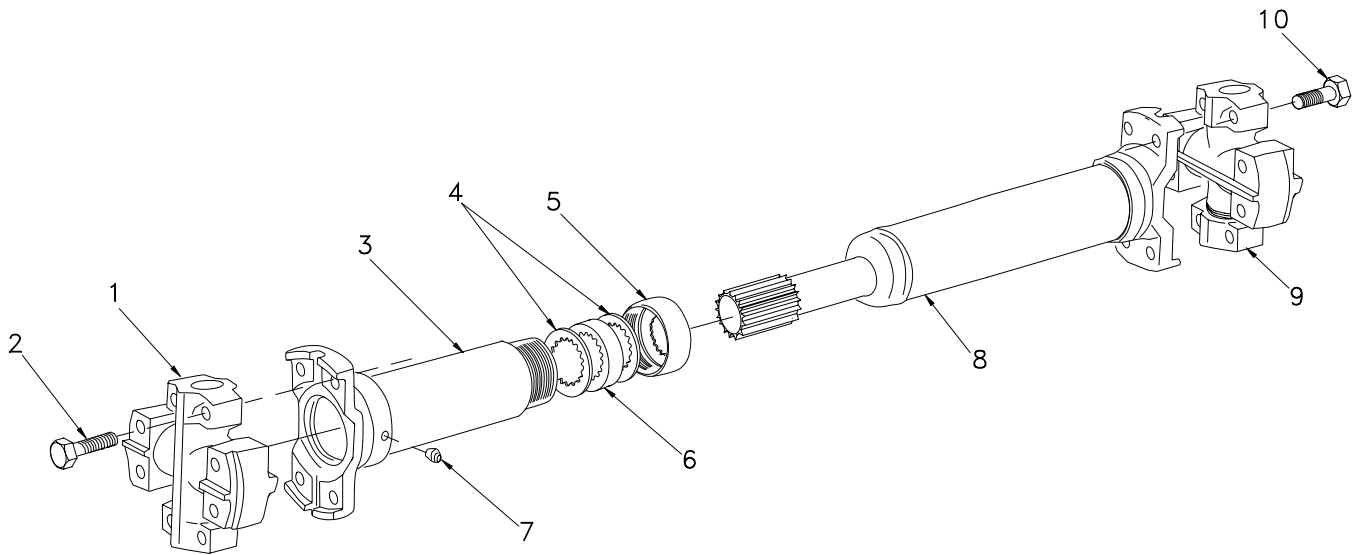

LAST USED SN H67: 1594

NOTE: If replacing this driveline, replace with 402.05B

Driveline - Transmission to Front Axle

Item	Part No.	Qty	Description	Item	Part No.	Qty	Description
	R12600027		Driveline				
1	R1992656	2	. U-Joint Assembly	7	R13801339	1	. . Grease Fitting
2	R13806346	4	. . Capscrew	8	R12607025	1	. Tube Assembly
3	R12968398	1	. Yoke Assembly	9	R12968397	1	. U-Joint Assembly
4	*a _____	2	. . Washer	10	R13806346	4	. . Capscrew
5	*a _____	1	. . Retainer				
6	*a _____	1	. . Seal				

*a included in R12969172 Service Kit