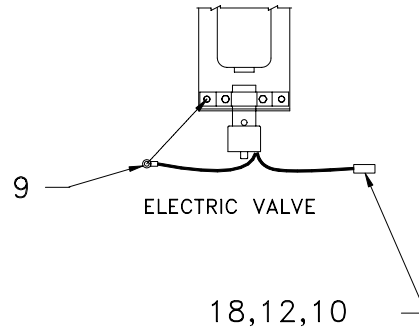

LEFT SIDE VIEW

ELECTRIC VALVE

18,12,10

DECAL SUPPLIED WITH
ITEM 13

PUSH BUTTON
SWITCH, SUPPLIED
WITH ITEM 13

14

FRONT DASH DETAIL

Ether Start

Item	Part No.	Qty	Description	Item	Part No.	Qty	Description
R15432 Ether Start Installation							
1	R12570351	1	. Bracket, Mounting	14	R2542721	1	. Decal
4	R13811035	2	. Capscrew	15	R552914	2	. Spacer Plate
7	R13811191	2	. Locknut	16	R13801791	4	. Capscrew
9	228350	1	. Terminal Ring	17	R13811190	4	. Locknut
10	R740874	1	. Pin, Female	18	R740880	1	. Wire Connector
12	R740867	1	. Wire Seal	19	R13811444	2	. Flat Washer
13	R13657	1	. Ether Start Kit				
	-----	1	. Push Button Switch				
	-----	1	. Decal				
	-----	1	. Atomizer				
	-----	1	. Hose, Nylon				
	-----	1	. Fitting				
	-----	1	. Clamp				
	214905	1	. Starter Fluid Tank				
	R15497	1	. Tank Clamp