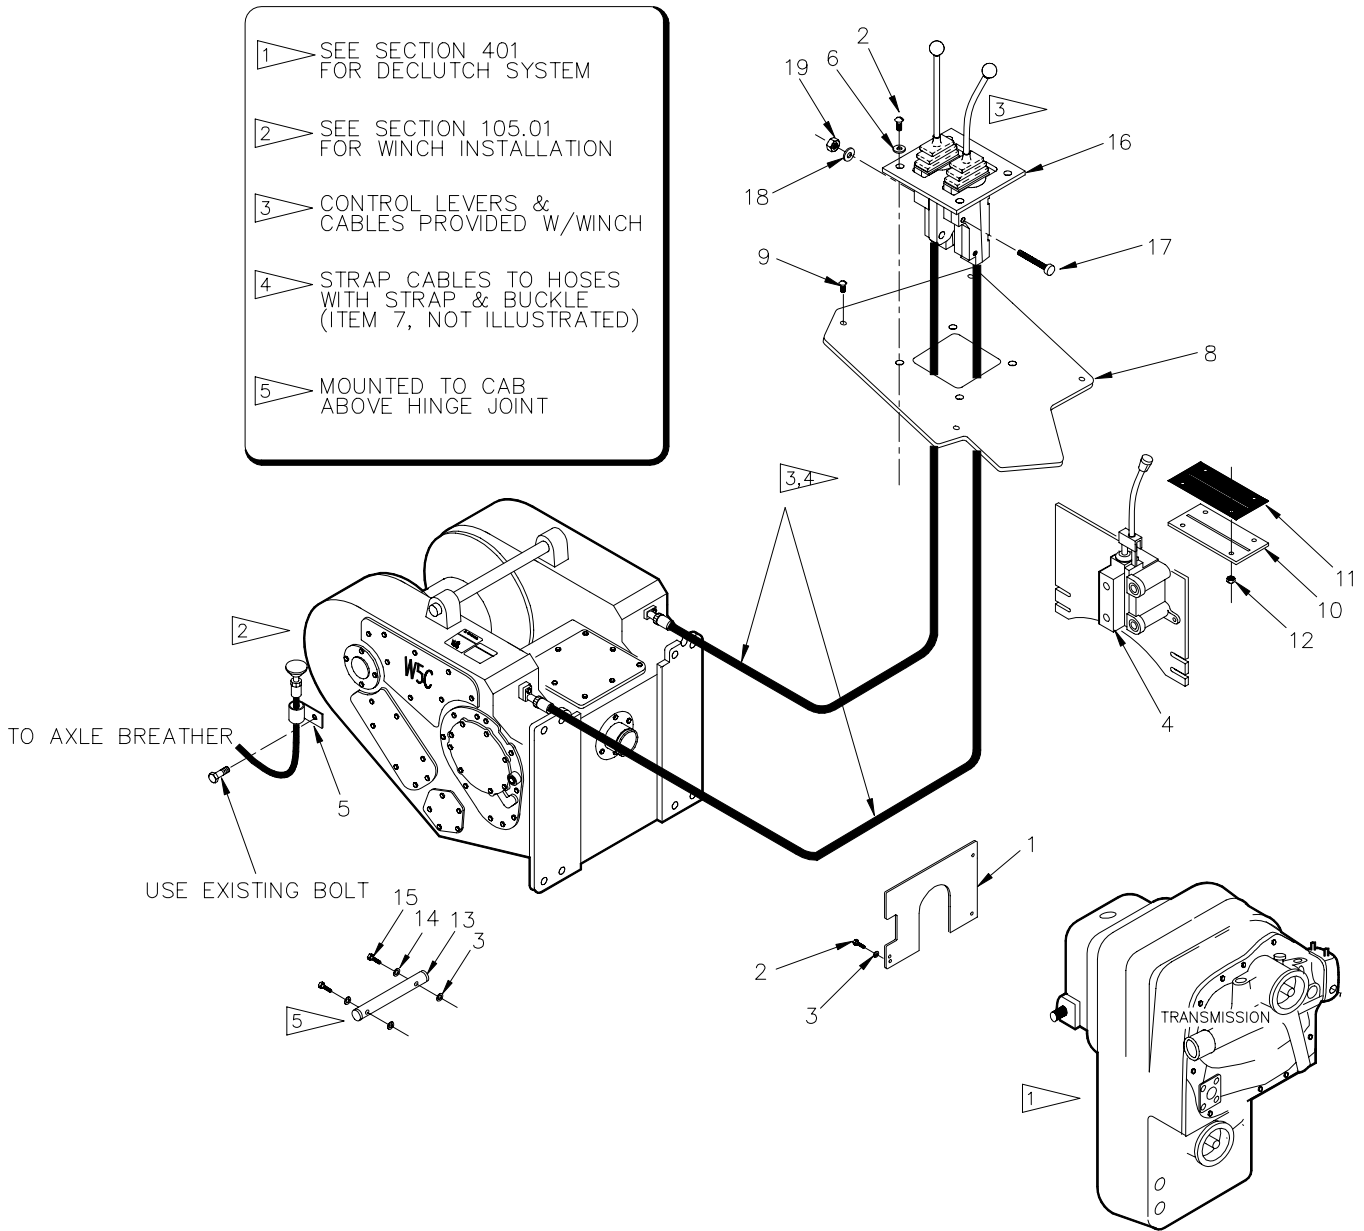

Cable Winch Hydraulics

Item	Part No.	Qty	Description	Item	Part No.	Qty	Description
1	R1923282	1	Plate, Protector	11	R15042	1	Seal
2	R13811035	4	Capscrew	12	R13811189	4	Locknut
3	R13812514	4	Lockwasher	13	R14616	1	Hose Guard
4	* R17556	1	Valve Assembly (903.05B)	14	R1935313	2	Spacer
5	R13801359	3	Clip, Insulated	15	R13801813	2	Capscrew
6	R13811431	4	Hard Washer	16	R17552	1	Mounting, Controls
7	243789	2	Strap & Buckle (Not Illustrated)	17	R13811027	4	Capscrew
8	R17550	1	Cover, Controls	18	R13811444	4	Flat Washer
9	R13041	4	Machine Screw	19	R13811190	4	Locknut
10	R15041	2	Bar