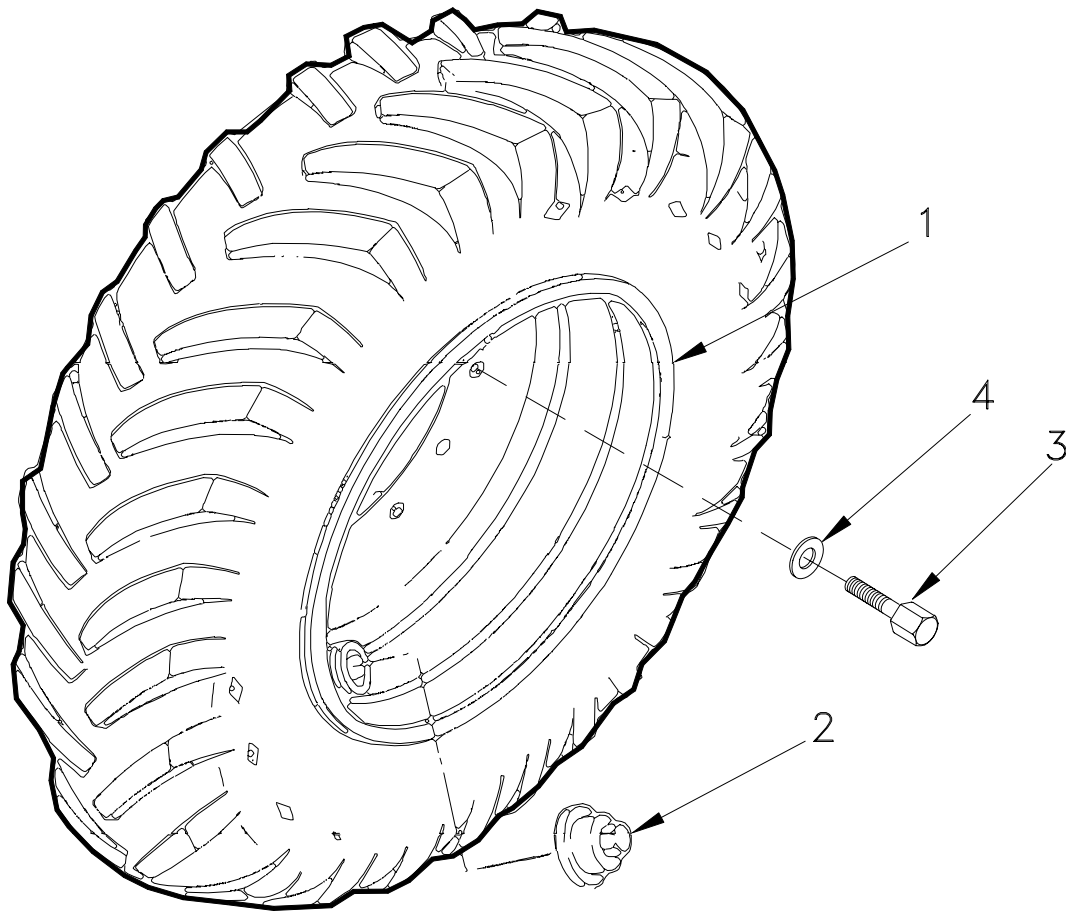

Tire and Rim Assembly

Item	Part No.	Qty	Description	Item	Part No.	Qty	Description
	Tire Size	-	30.5L - 32 (16 ply)				
1	R14270	4	. Rim	3	R13806561 56		. Capscrew
2	R13802338	4	. Pipe Cap	4	R13813326 56		. Hard Washer