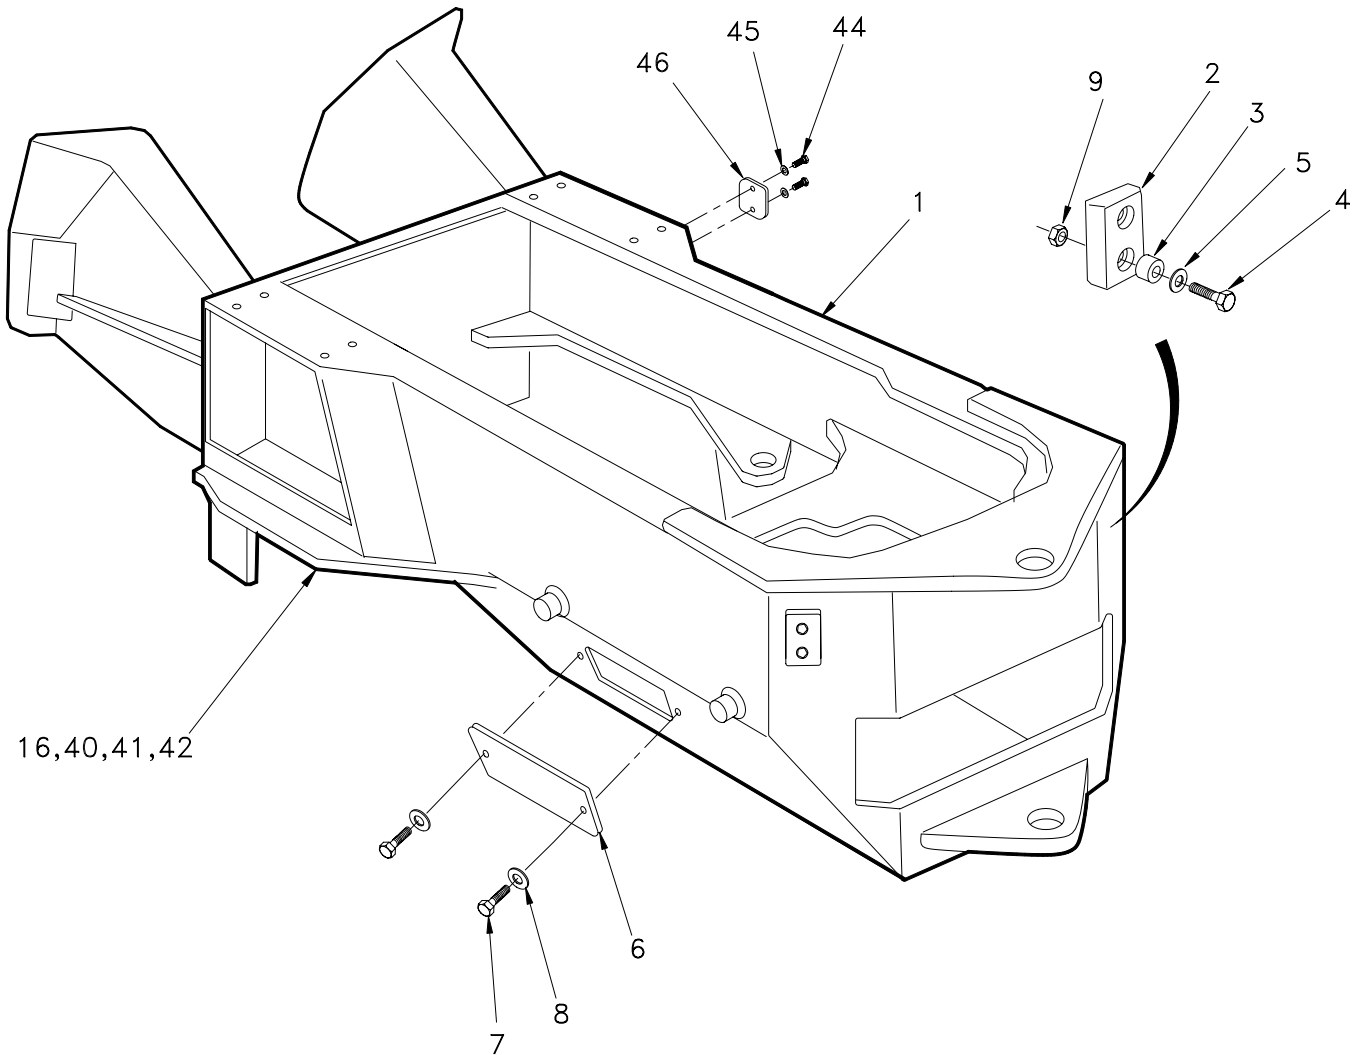

SN H67: 1508, 1513-1514, 1525, 1527, 1548-1549, 1555, 1568-1572,
1578-1579, 1585-1586, 1599-1600, 1603-1604, 1606-1609, 1612, 1614,
1623, 1632, 1639, 1645

Cable Rear Frame

Item	Part No.	Qty	Description	Item	Part No.	Qty	Description
1	R15144	1	. Frame, Rear	9	R13811177	4	. Nut, Hex
2	R16540	2	. Stop, Strg	40	R14615	1	. Cover
3	R1903680	4	. Tube, Spacer	41	R13811146	4	. Capscrew
4	R13811076	4	. Capscrew	42	R13812518	4	. Lockwasher
5	R13811433	4	. Hard Washer	44	R13811037	2	. Capscrew
6	R1937203	2	. Cover Assembly	45	R13811431	2	. Hard Washer
7	R13811122	4	. Capscrew	46	R15255	1	. Plate, Cover
8	R13811435	4	. Hard Washer