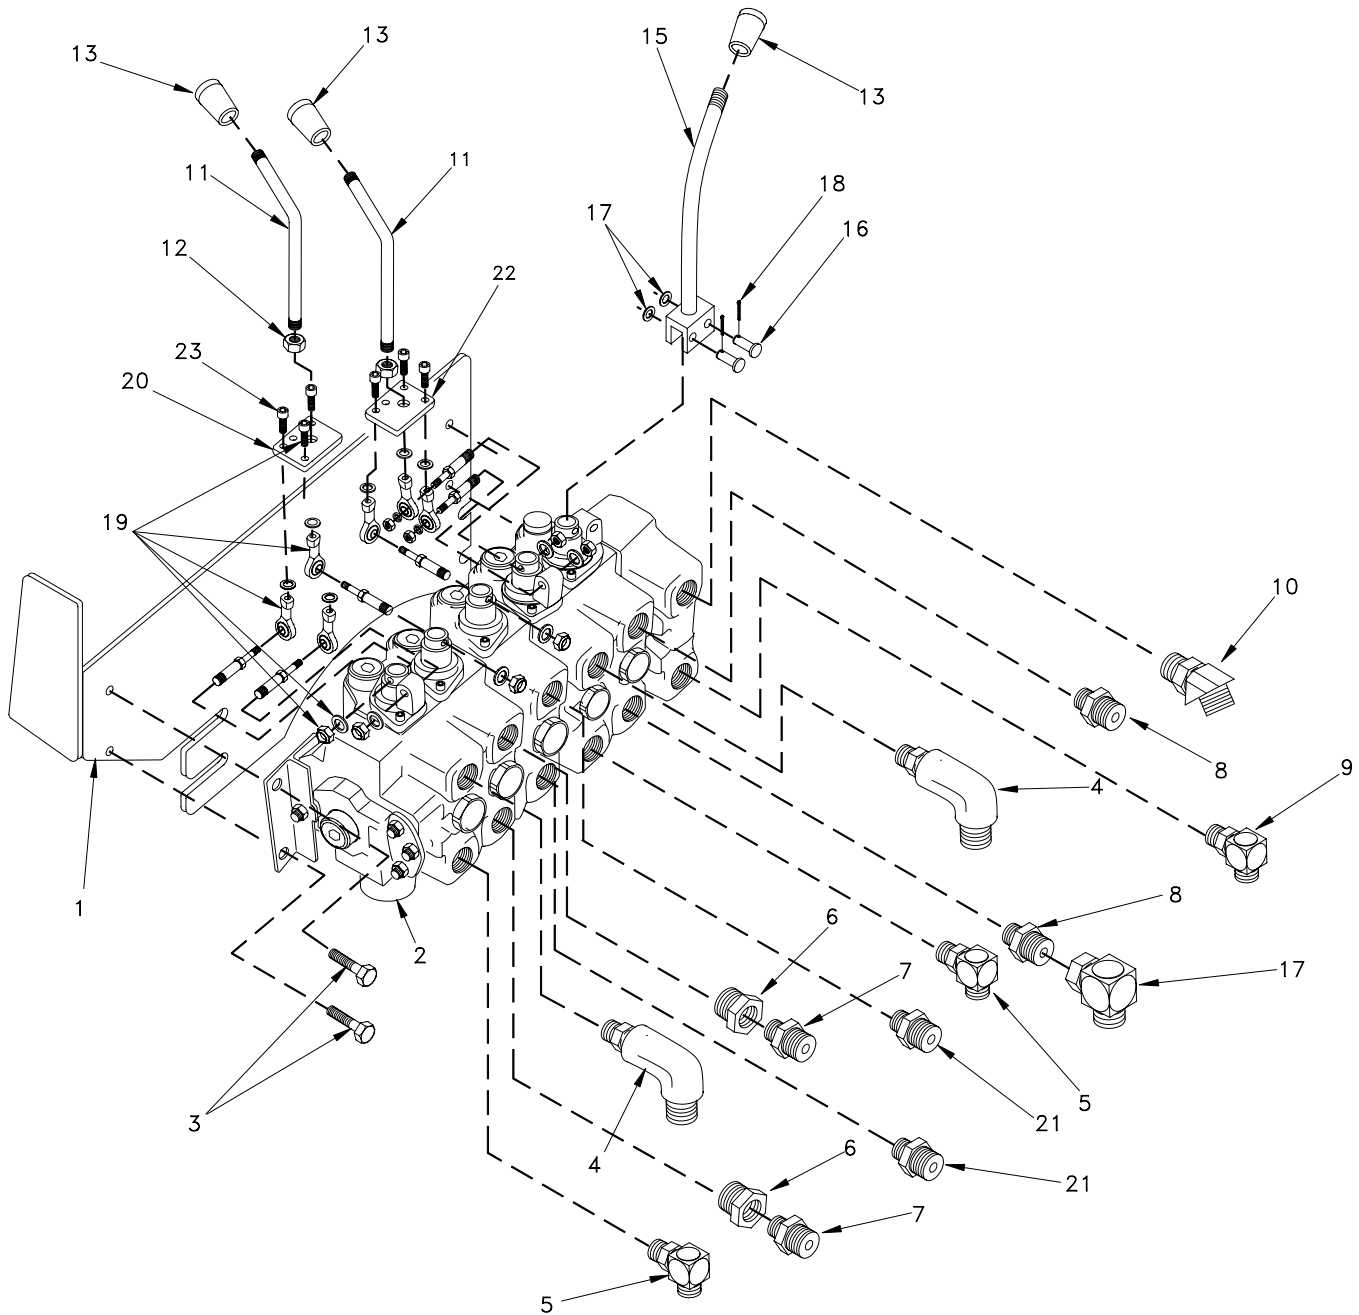

Parallelogram Hydraulic Control Valve Installation

Item	Part No.	Qty	Description	Item	Part No.	Qty	Description
	R15629		Parallelogram Ctrl. Valve Inst.				
1	R15627	1	. Mounting	13	R14520	3	. Knob, Black
2	* R13650	1	. Control Valve (903.04A)	14	210769	1	. Fitting, El
3	201602	4	. Capscrew	15	R14516	1	. Lever
4	R12572719	2	. Fitting	16	R14521	2	. Pin, Clevis
5	209490	2	. Fitting, El	17	R13811444	2	. Flat Washer
6	R832154	2	. Fitting, St	18	R13800353	2	. Pin, Cotter
7	211560	2	. Fitting, St	19	R14451	2	. Kit, Tie Rod
8	209069	2	. Fitting, St	20	R14586	2	. Plate
9	225129	1	. Fitting, El	21	209215	2	. Fitting, St
10	R14513	1	. Fitting, Ff	22	R15201	1	. Plate
11	R14412	2	. Rod	23	R13811617	6	. Capscrew
12	R13806770	2	. Nut, Hex