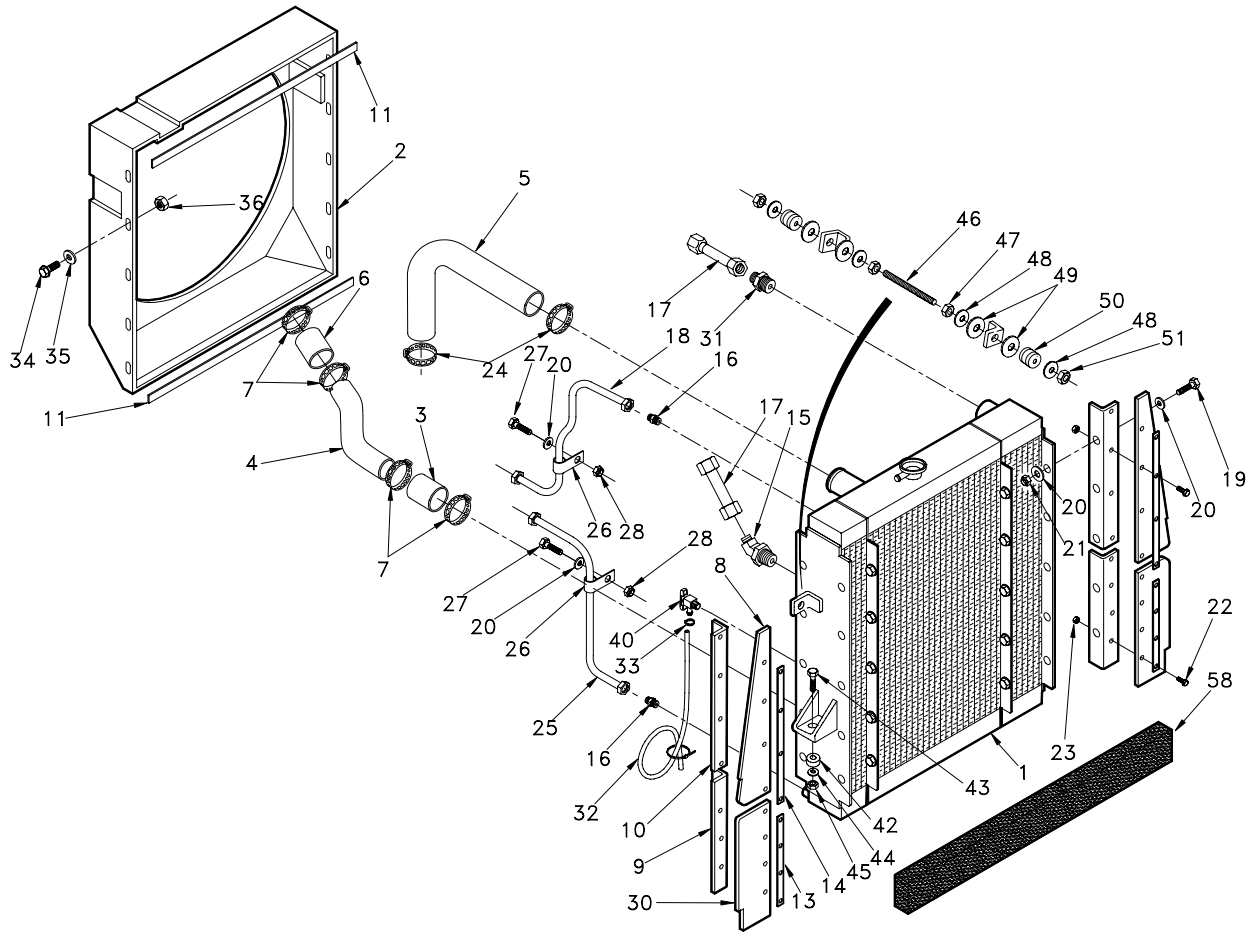

SN H67: 1610, 1615-1616, 1630, 1634 & units 1501 through 1633 that have been converted to the three section radiator.

Radiator Installation

Item	Part No.	Qty	Description	Item	Part No.	Qty	Description
1	* 243996	1	. Radiator (206.03B)	25	R18392	1	. Tube Assembly
2	R17829	1	. Rad Shroud	26	R13803044	2	. Clip, Insul
3	R15149	1	. Rad Hose	27	237566	2	. Capscrew
4	R1938205	1	. Tube	28	224131	2	. Esna Nut
5	R18551	1	. Rad Hose	30	R18450	2	. Baffle
6	R13804503	1	. Rad Hose	31	209323	1	. Fitting, St
7	R13803349	3	. T-Bolt Clamp	32	R12000059	3'	. Fuel Hose
8	R17815	2	. Baffle	33	R6515575	1	. Hose Clamp
9	R18021	1	. Bracket, LH	34	R13811014	10	. Capscrew
9	R18021	2	. Bracket, LH	35	R13811445	20	. Flat Washer
10	R17817	1	. Bracket	36	232939	10	. Esna Nut
10	R17817	2	. Bracket	40	R6513679	1	. Draincock
11	200301	6'	. Molding	42	R569739	2	. Vibration Dampener
13	R17819	2	. Clamp Bar	43	R13811079	2	. Capscrew
14	R17820	2	. Clamp Bar	44	R616796	2	. Washer
15	209147	1	. Fitting, Ff	45	R13811193	2	. Locknut
16	209208	2	. Fitting, St	46	R12569924	2	. Rod
17	R18174	1	. Tube Assembly	47	R13809556	4	. Jam Nut
17	R18174	2	. Tube Assembly	48	R12569926	8	. Washer
18	R18391	1	. Tube Assembly	49	R12569925	8	. Washer
19	R13811035	10	. Capscrew	50	R4086970	4	. Vibration Dampener
20	R13806980	22	. Flat Washer	51	R13811191	4	. Lock Nut
21	R13811191	10	. Locknut	52	218977	1	. T-Bolt Clamp
22	R13810992	16	. Capscrew	53	R13803349	1	. T-Bolt Clamp
23	R13807439	14	. Esna Nut	58	R1939241	1	. Foam Strip
24	218977	1	. T-Bolt Clamp