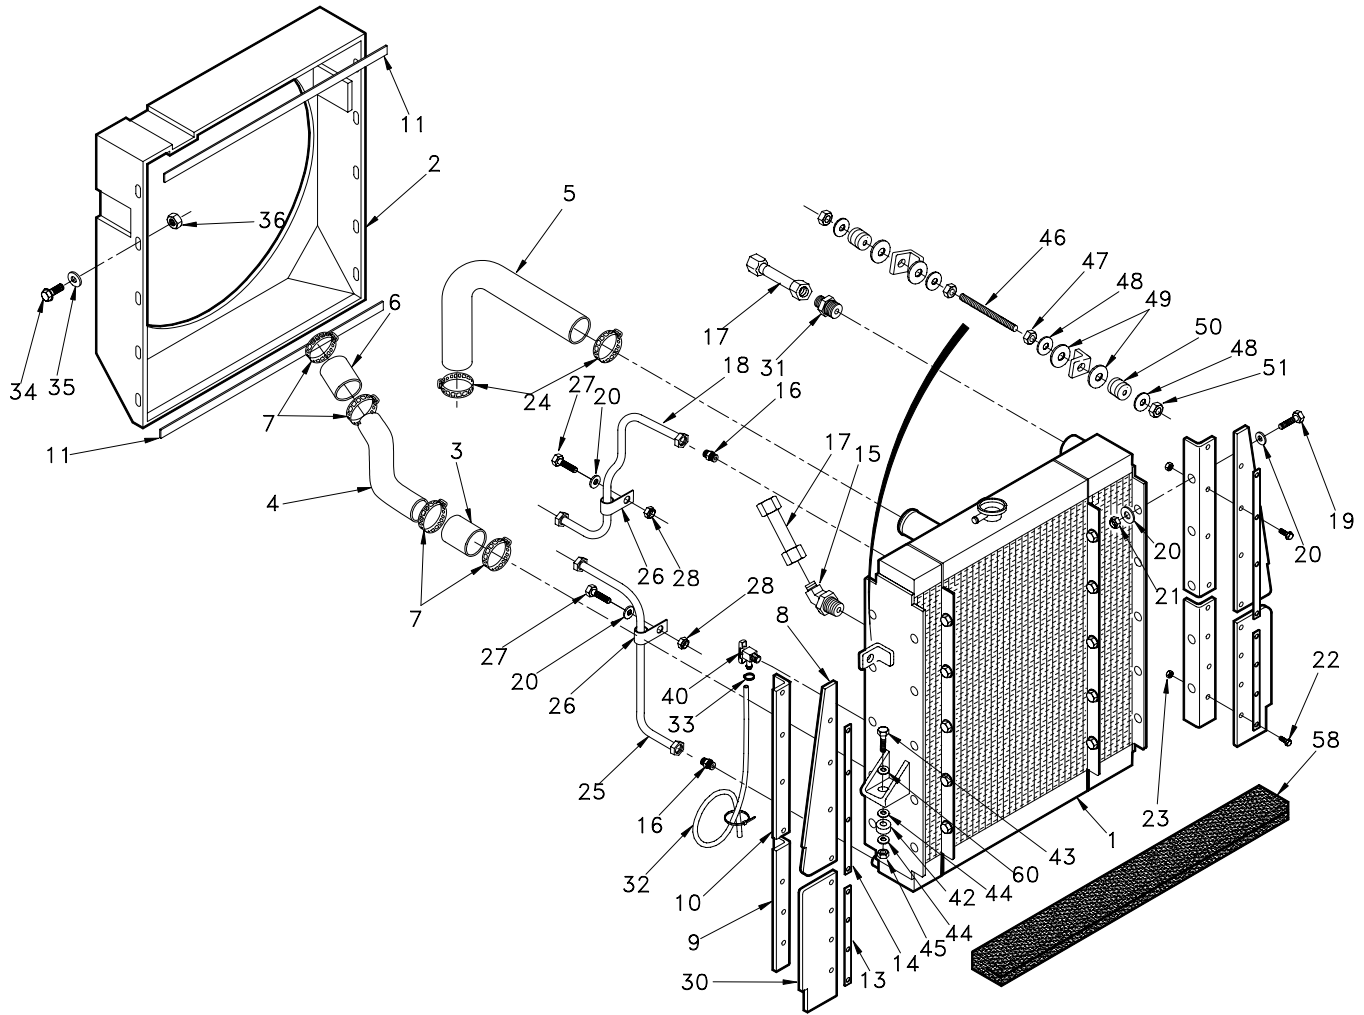

Radiator Installation

Item	Part No.	Qty	Description	Item	Part No.	Qty	Description
1	* 243996	1	. Radiator (206.03B)	25	R18392	1	. Tube Assembly
2	R17829	1	. Radiator Shroud	26	R13803044	2	. Clip, Insul
3	R15149	1	. Radiator Hose	27	237566	2	. Capscrew
4	R1938205	1	. Tube	28	224131	2	. Esna Nut
5	R18551	1	. Radiator Hose	30	R18450	2	. Baffle
6	R13804503	1	. Radiator Hose	31	209323	1	. Fitting, St
7	R13803349	3	. T-Bolt Clamp	32	R12000059	3'	. Fuel Hose
8	R17815	2	. Baffle	33	R6515575	1	. Hose Clamp
9	R18021	1	. Bracket, LH	34	R13811014	10	. Capscrew
9	R18021	2	. Bracket, LH	35	R13811445	20	. Flat Washer
10	R17817	1	. Bracket	36	232939	10	. Esna Nut
10	R17817	2	. Bracket	40	200301	6FT	. Molding
11	200301	6'	. Molding	42	R569739	2	. Vibration Dampener
13	R17819	2	. Clamp Bar	43	R13801850	2	. Capscrew
14	R17820	2	. Clamp Bar	44	R616796	4	. Washer
15	209147	1	. Fitting, Ff	45	R13811193	2	. Locknut
16	209208	2	. Fitting, St	46	R12569924	2	. Rod
17	R18174	1	. Tube Assembly	47	R13809556	4	. Jam Nut
17	R18174	2	. Tube Assembly	48	R12569926	8	. Washer
18	R18391	1	. Tube Assembly	49	R12569925	8	. Washer
19	R13811035	10	. Capscrew	50	R4086970	4	. Vibration Dampener
20	R13806980	22	. Flat Washer	51	R13811191	4	. Locknut
21	R13811191	10	. Locknut	52	218977	1	. T-Bolt Clamp
22	R13810992	16	. Capscrew	53	R13803349	1	. T-Bolt Clamp
23	R13807439	14	. Esna Nut	58	R1939241	1	. Foam Strip
24	218977	1	. T-Bolt Clamp	60	R13811433	2	. Hard Washer