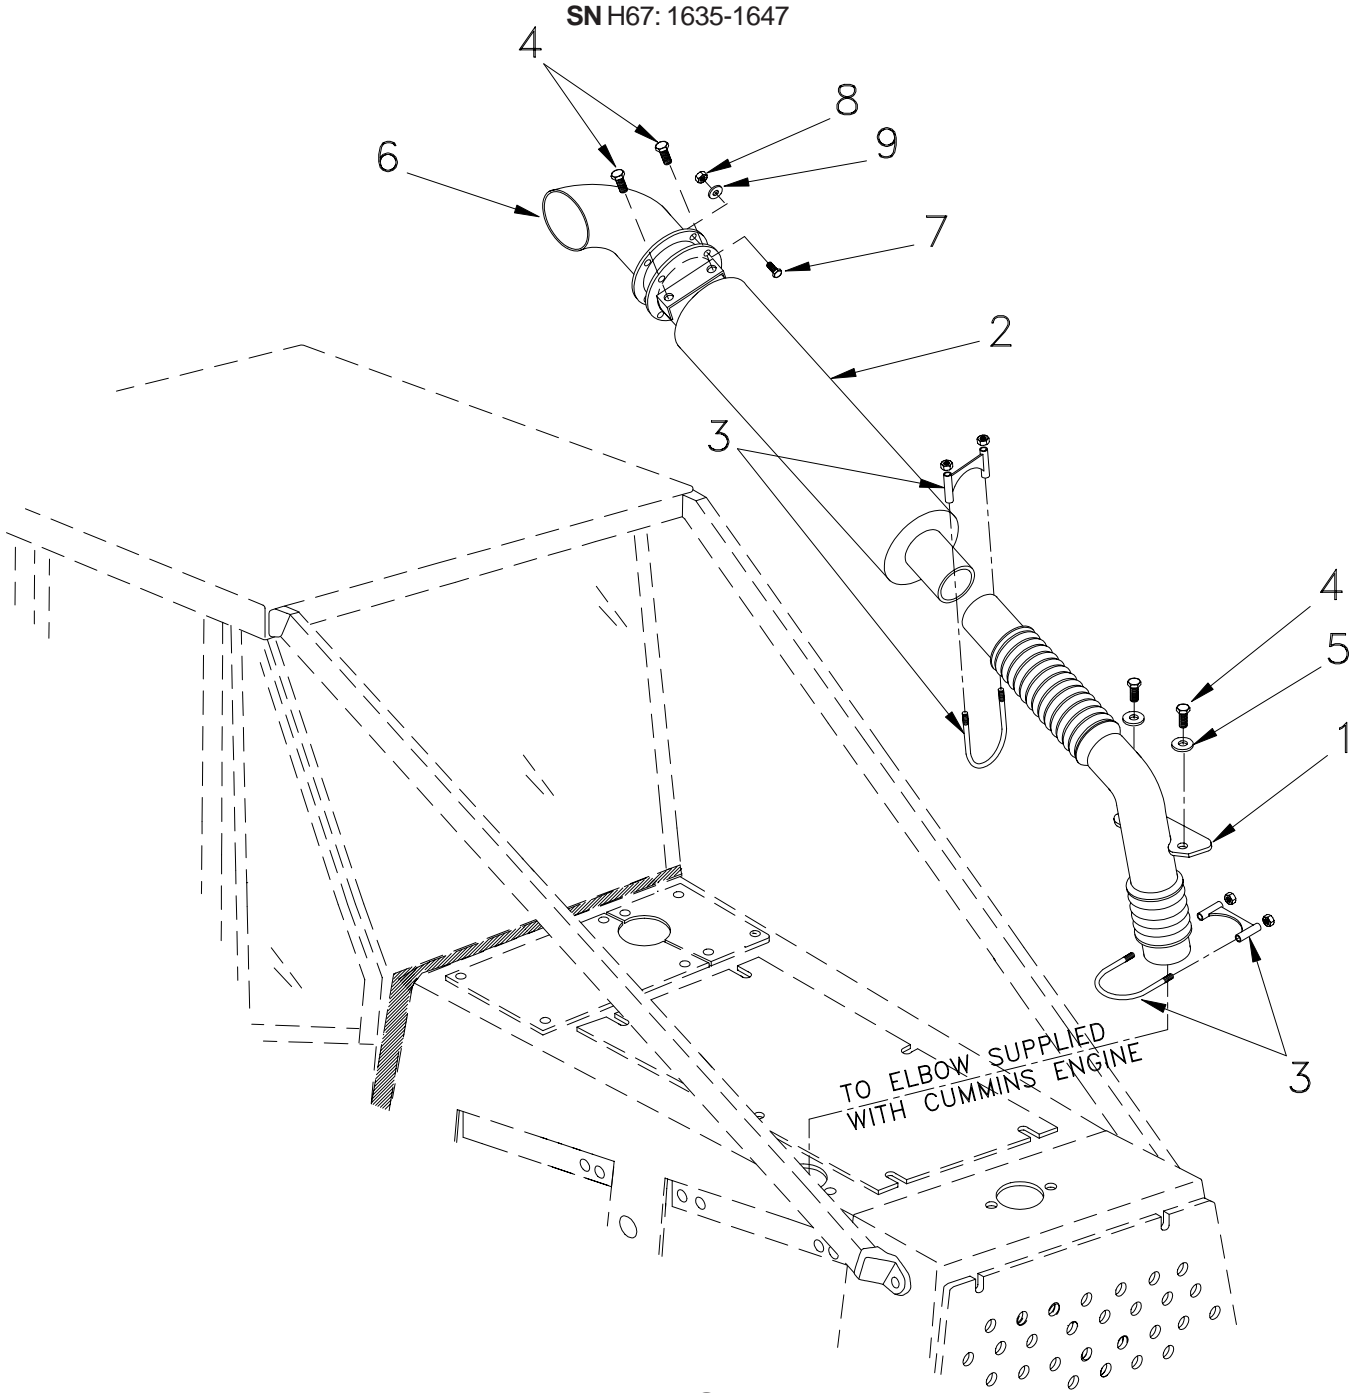

SN H67: 1635-1647

Exhaust System

Item	Part No.	Qty	Description	Item	Part No.	Qty	Description
	R18276		Exhaust System				
1	R15466	1	. Exhaust Tube	6	R18274	1	. Exhaust Tip
2	R18278	1	. Muffler	7	R13810993	4	. Capscrew
3	R10243	2	. Band Clamp	8	R13811189	4	. Locknut
4	R13811035	4	. Capscrew	9	R13811429	4	. Hard Washer
5	R13811431	2	. Hard Washer