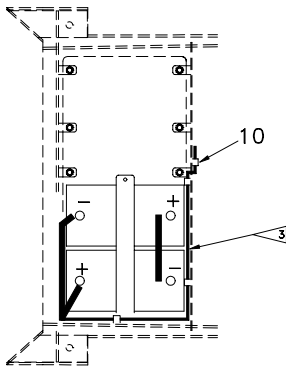

SN H67: 1501-1529, 1531

SECTION A-A

- 4 NEGATIVE BATTERY CABLE. FROM DISCONNECT SWITCH TO STEERING HOSE CLAMP STUD.
- 5 BOLT TO AC COMPRESSOR
- 6 CLAMP TO ENGINE BLOCK WITH EXISTING BOLT
- 7 FROM STUD LOCATED ABOVE DECLUTCH TO COVER MOUNTING BOLT BESIDE SEAT
- 8 FROM BOLT FOR MOUNTING LUBE LINES TO BLOCK. TO STUD FOR ANCHORING COOLING LINES TO FRAME