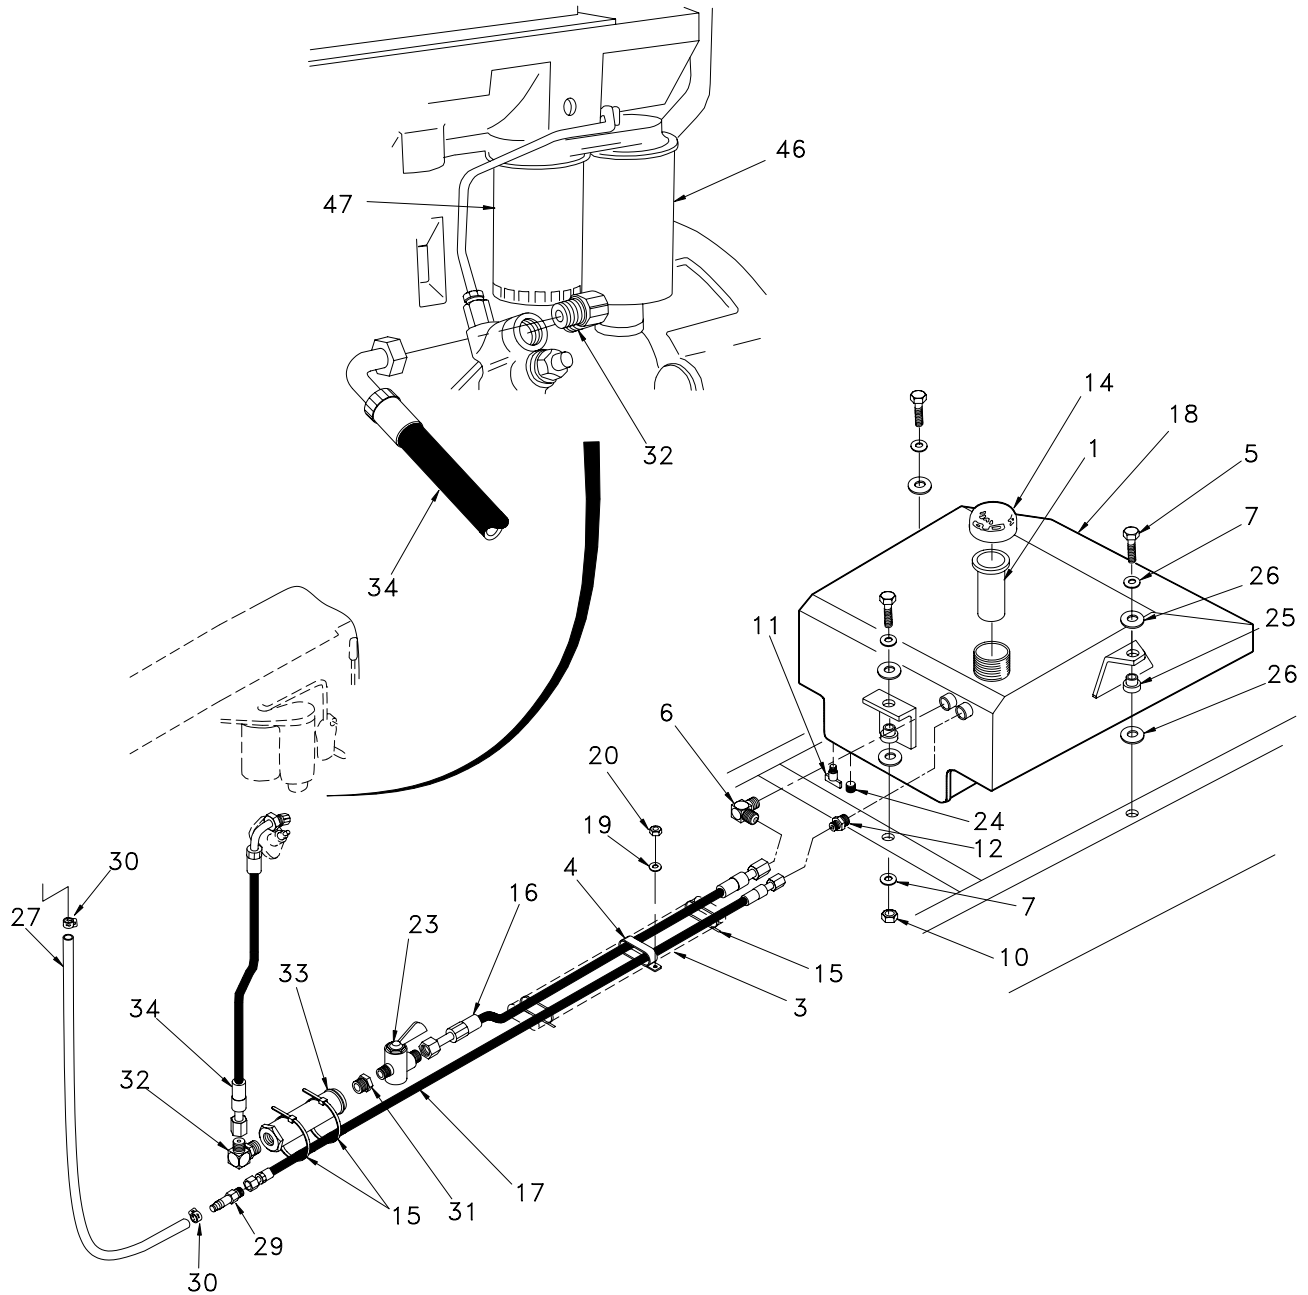

Fuel Tank Installation

Item	Part No.	Qty	Description	Item	Part No.	Qty	Description
1	R12577372	1	. Strainer	23	R358394	1	. Valve
3	R12577880	13'	. Sleeve, Cordura	24	R565295	1	. Plate, Magnetic
4	R13809365	1	. Capscrew	25	R584501	3	. Dampener, Vibration
5	R13811083	3	. Capscrew	26	R616796	6	. Washer
6	209411	1	. Fitting, El	27	R15557	1	. Hose, Fuel
7	R13811433	4	. Hard Washer	28	R13803047	1	. Clip, Insul
10	R13811193	1	. Locknut	29	26523	1	. Hose End
11	R13803844	1	. Draincock	30	R6515575	2	. Clamp, Hose
12	R13807392	1	. Fitting, St	31	209504	1	. Fitting, St
14	R1558644	1	. Cap, Fuel	32	209413	2	. Fitting, El
15	R1736910	4	. Strap, Tie	33	R16850	1	. Filter Assembly
16	R12410	1	. Hose Assembly	34	R12412	1	. Hose Assembly
17	R14758	1	. Hose Assembly	46	236965	1	. Primary Filter
18	R15524	1	. Fuel Tank	47	236964	1	. Secondary Filter