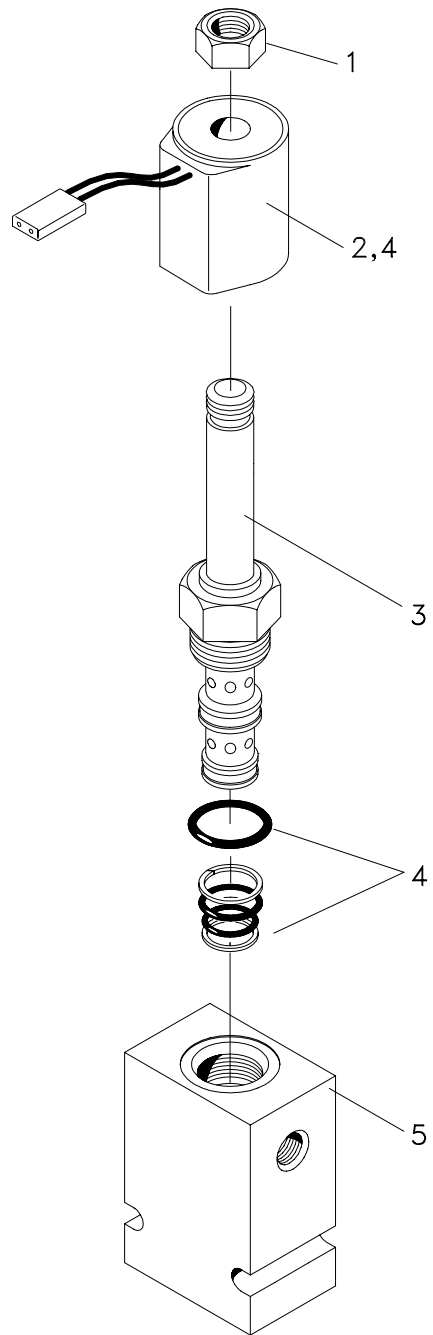

Differential Lock Solenoid Valve

Item	Part No.	Qty	Description	Item	Part No.	Qty	Description
	R15653		Diff. Lock Solenoid Valve				
1	NSS	1	. Nut	5	NSS	1	. Body
2	*a R15669	1	. Coil				
3	NSS	1	. Cartridge				*a Included in R15653 Solenoid Kit
4	*a R15668	1	. Coil & Seal Kit