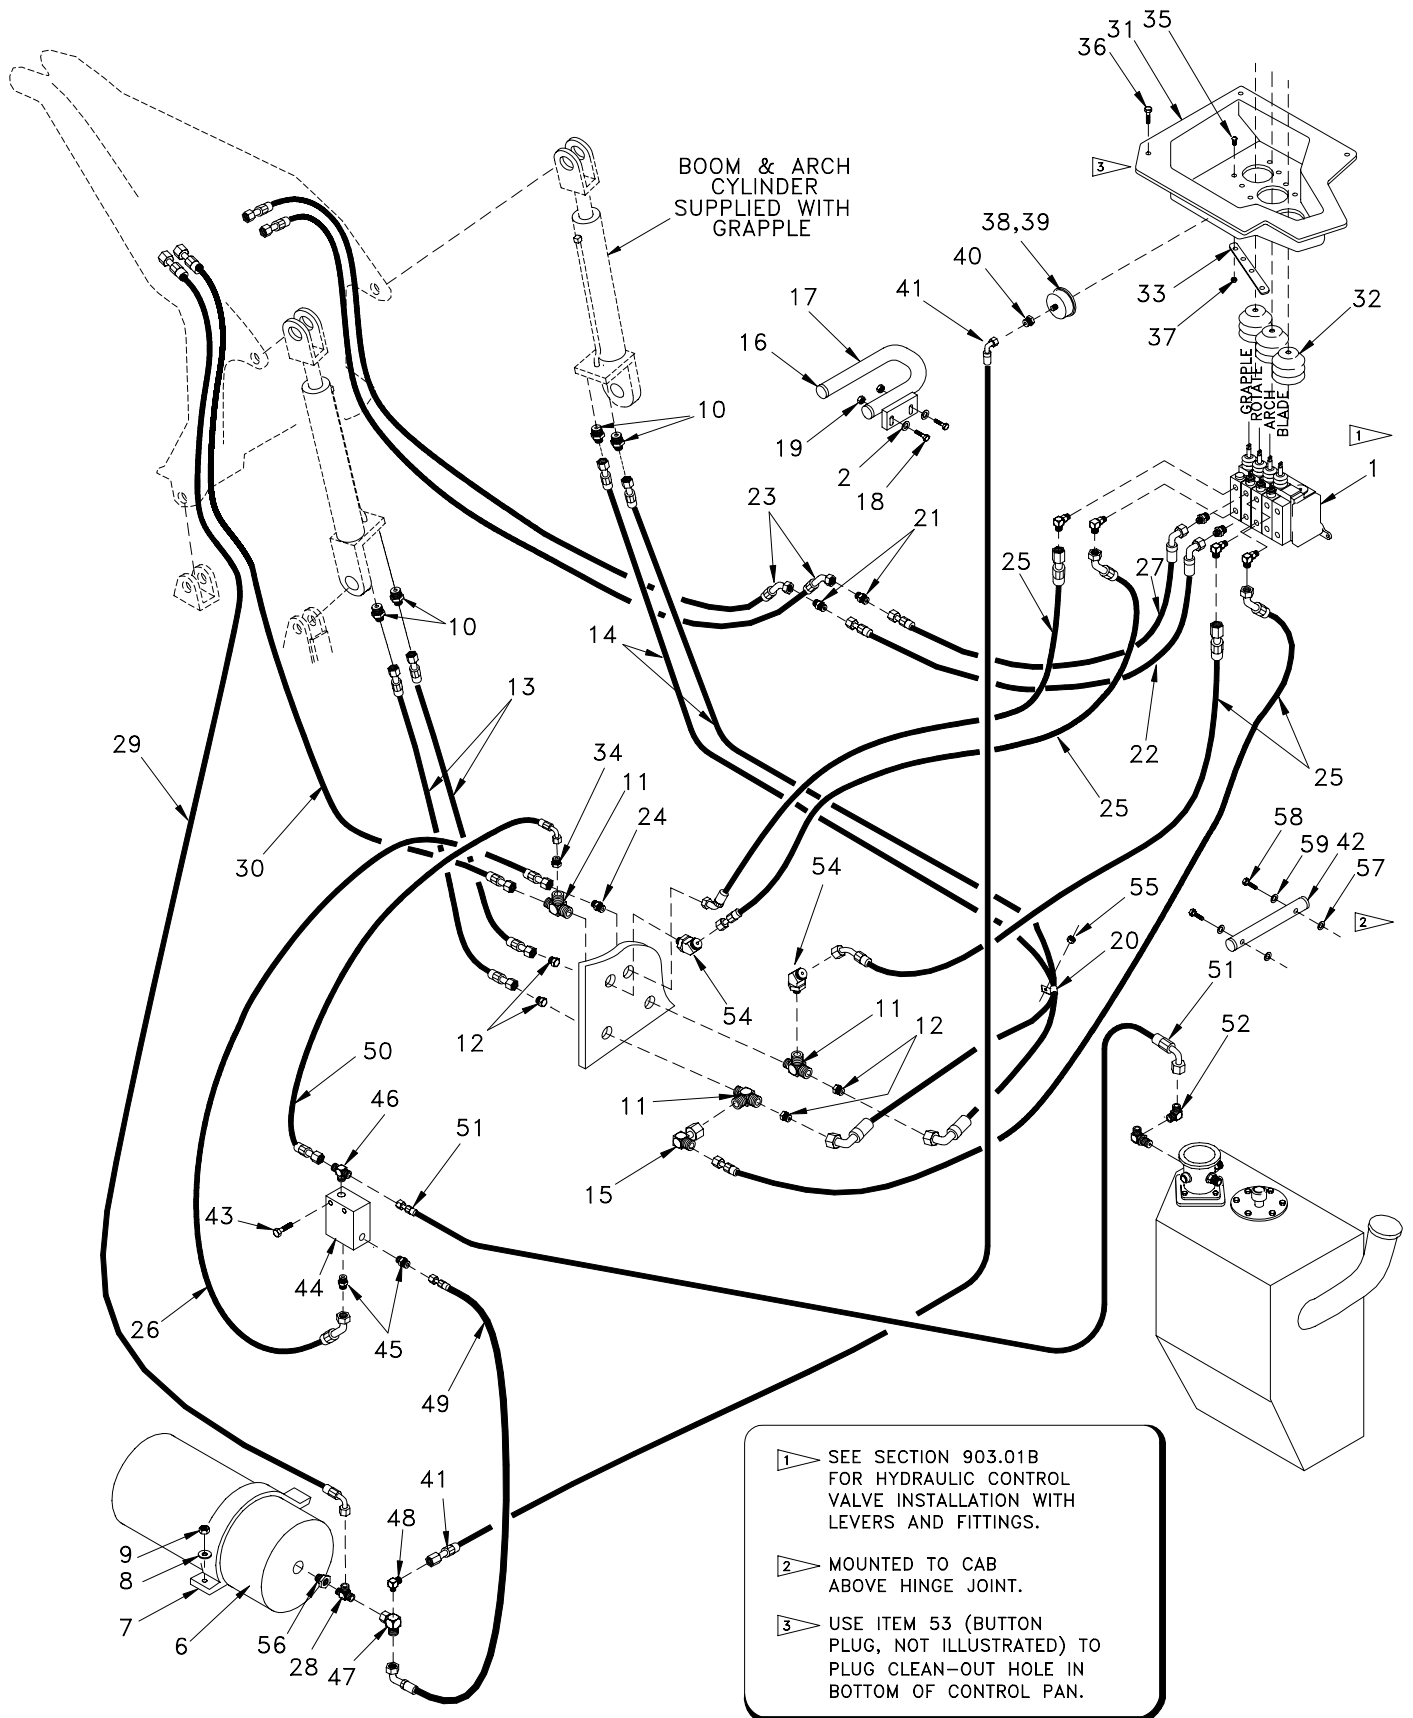

Hi Vis Hydraulic System

Item	Part No.	Qty	Description	Item	Part No.	Qty	Description
1	* R15633	1	Valve Assembly (903.01B)	31	R15096	1	Cover
2	R13811431	2	Washer	32	R1933522	3	Bellows
4	R12575959	7'	Trim (Not Illustrated)	33	R14596	1	Plate
5	R14450	2'	Trim (Not Illustrated)	34	R832034	1	Fitting
6	* R15543	1	Accumulator (906.01B)	35	R250210	6	Machine Screw
7	R16216	2	Clamp	36	R13041	4	Cap screw
8	R13802628	8	Washer	37	R13811189	6	Nut
9	223687	8	Cap screw	38	R14618	1	Gauge
10	209069	4	Fitting	39	R13809575	2	Lockwasher
11	R12578057	2	Fitting	40	209776	1	Fitting
12	210767	4	Fitting	41	R14619	1	Hose Assembly
13	R12226	2	Hose Assembly	42	R14616	1	Guard
14	R14259	2	Hose Assembly	43	201612	2	Cap screw
15	209166	1	Fitting	44	* R12600000	1	Valve, Check (903.07A)
16	R1906697	2	Plug	45	209215	2	Fitting
17	R14447	1	Bracket	46	R13807532	1	Fitting
18	R13811037	2	Cap screw	47	R14438	1	Fitting
19	223654	2	Nut	48	209486	1	Fitting
20	R13810030	1	Clamp	49	R15624	1	Hose Assembly
21	209438	2	Fitting	50	R12041	1	Hose Assembly
22	R12130	1	Hose Assembly	51	R12042	1	Hose Assembly
23	R12131	2	Hose Assembly	52	R1938847	1	Fitting
24	R13803393	1	Fitting	53	R1034034	1	Plug, Button (Not Illustrated)
25	R12310	4	Hose Assembly	54	214219	2	Fitting
26	R14620	1	Hose Assembly	55	R13811193	1	Nut
27	R14621	1	Hose Assembly	56	212718	1	Fitting
28	206322	1	Fitting	57	R1935313	2	Spacer
29	R14622	1	Hose Assembly	58	R13801813	2	Cap screw
30	R12311	1	Hose Assembly	59	R13812514	2	Washer