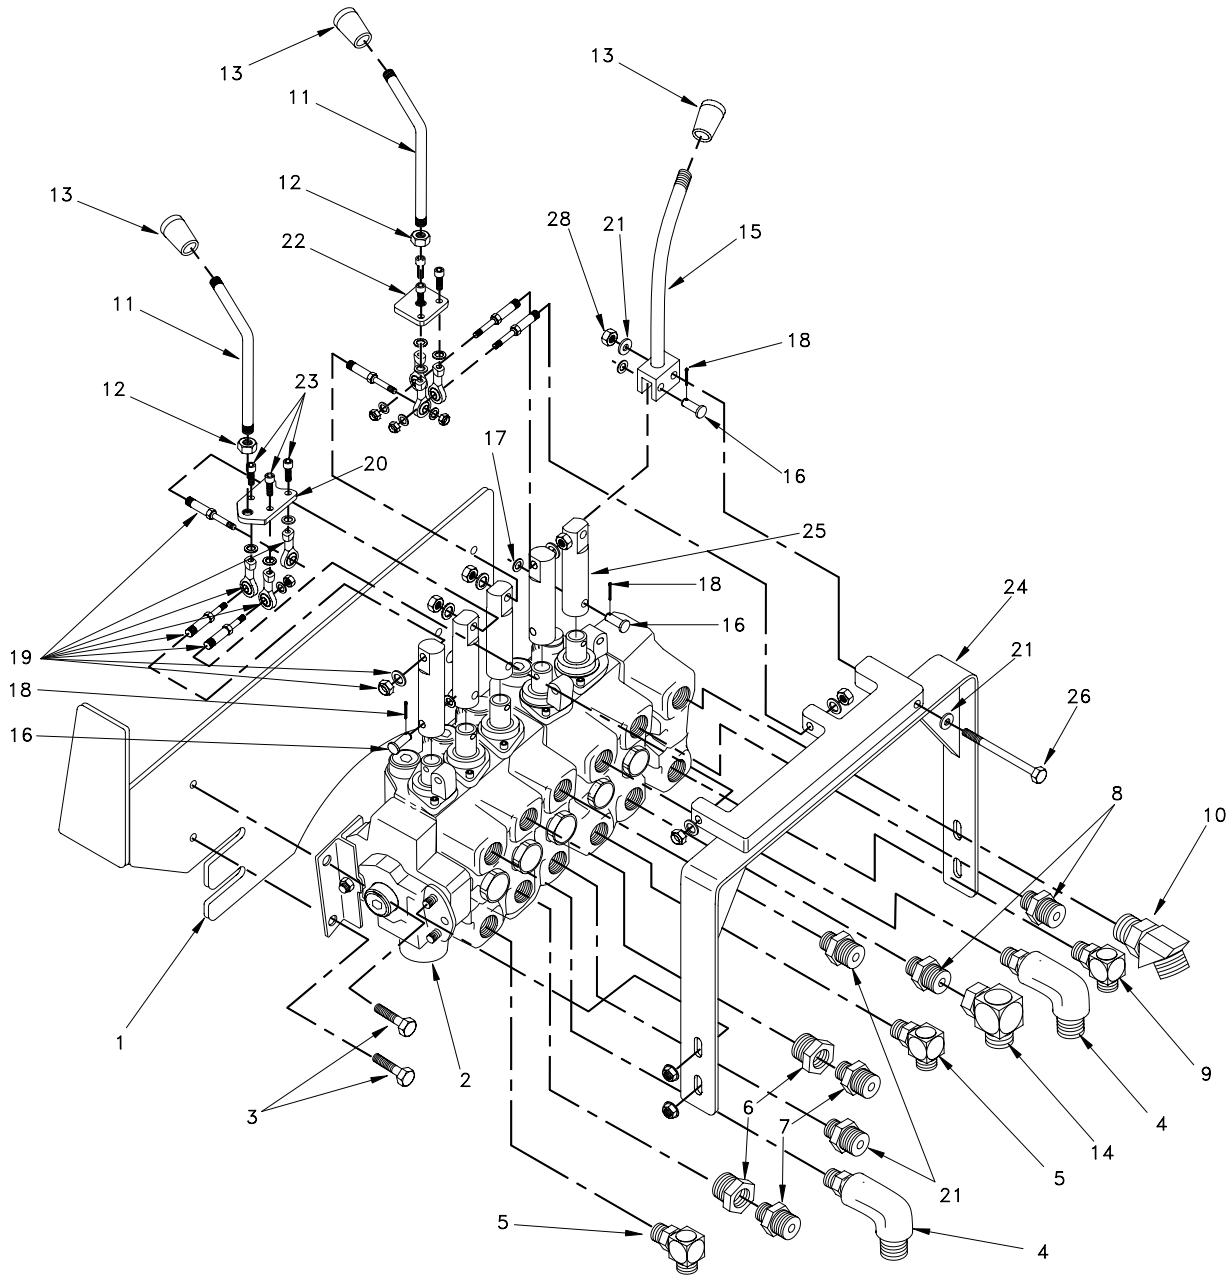

Parallelogram Hydraulic Control Valve Installation

Item	Part No.	Qty	Description	Item	Part No.	Qty	Description
	R18459		Parallelogram Cntrl Valve Inst.				
1	R15627	1	. Mounting Plate	15	R17613	1	. Lever
2	* R13650	1	. Valve (903.04A)	16	R14521	6	. Clevis Pin
3	201602	4	. Capscrew	17	R13811444	9	. Washer
4	R12572719	2	. Fitting	18	R13800353	6	. Cotter Pin
5	209490	2	. Fitting	19	R14451	2	. Kit, Tie Rod
6	R832154	2	. Fitting	20	R14586	2	. Plate
7	211560	2	. Fitting	21	209215	2	. Fitting
8	209069	2	. Fitting	22	R15201	1	. Plate
9	225129	1	. Fitting	23	R13811617	6	. Capscrew
10	R14513	1	. Fitting	24	R17279	1	. Lever Mount
11	R14412	2	. Rod	25	R17278	5	. Rod, Spool Extension
12	R13806770	2	. Nut	26	R13806526	1	. Capscrew
13	R14520	3	. Knob	28	R13811190	1	. Nut
14	210769	1	. Fitting