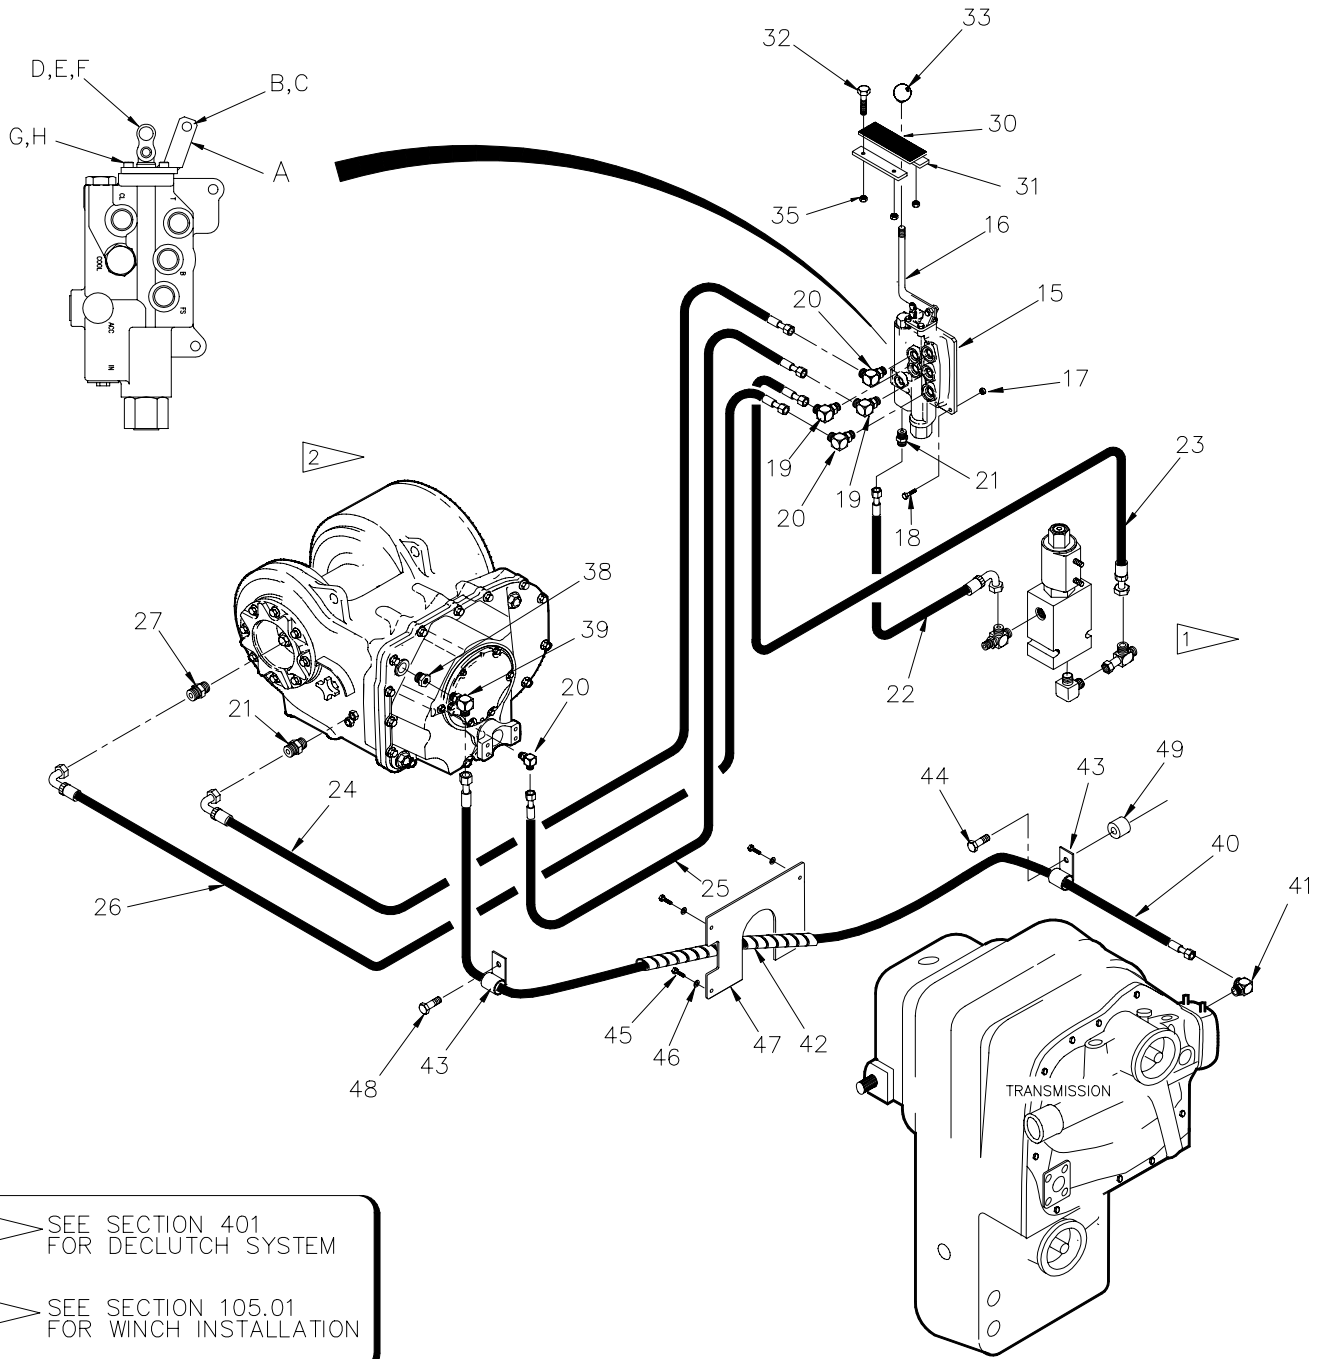

121" Parallelogram Hydraulic System

Item	Part No.	Qty	Description	Item	Part No.	Qty	Description
1	* R18459	1	Valve Assembly (903.03C)	34	209087	2	Fitting
2	223687	8	Capscrew	35	210767	8	Fitting
3	R13802628	8	Washer	36	R13803393	1	Fitting
4	* R15543	1	Accumulator (906.01B)	37	R12578057	3	Fitting
5	R16216	2	Clamp	38	R832034	1	Fitting
6	201612	2	Capscrew	39	209166	1	Fitting
7	* R12600000	1	Valve, Check (903.07A)	40	214219	2	Fitting
8	R12575959	7'	Trim (Not Illustrated)	41	R12310	4	Hose Assembly
9	R14450	4'	Trim (Not Illustrated)	42	R12045	1	Hose Assembly
10	R13811037	2	Capscrew	43	R12046	1	Hose Assembly
11	223654	2	Nut	44	R12130	1	Hose Assembly
12	R13811431	4	Washer	45	R14621	1	Hose Assembly
13	R14447	1	Bracket	46	209438	2	Fitting
14	R1906697	2	Plug	47	R17716	1	Cover
15	206322	1	Fitting	48	R1933522	3	Bellows
16	212718	1	Fitting	49	R17612	1	Plate
17	R15624	1	Tube Assembly	50	R13811189	6	Nut
18	209215	2	Fitting	51	R250210	6	Machine Screw
19	R14620	1	Hose Assembly	52	R14618	1	Gauge
20	R12041	1	Hose Assembly	53	R13809575	2	Lockwasher
21	R13807532	1	Fitting	54	R13041	4	Capscrew
22	R12042	1	Hose Assembly	55	R14616	1	Guard, Hose
23	R1938847	1	Fitting	56	R1034034	1	Button, Plug (Not Illustrated)
24	209069	8	Fitting	57	R13811193	1	Nut (Not Illustrated)
25	239752	2	Hose Assembly	60	R16730	2	Roller Assembly
26	237243	2	Hose Assembly	61	R834106	2	Fitting
27	R13810030	1	Clamp	65	R12198	2	Hose Assembly
28	R11594	2	Hose Assembly	66	R12234	1	Hose Assembly
29	231530	2	Hose Assembly	67	R12577880	20'	Cordura Sleeve
31	R14619	1	Hose Assembly	68	R1736910	8	Tie Strap
32	209776	1	Fitting	69	R12199	1	Hose Assembly
33	R13804233	2	Fitting	70	240763	20'	Cordura Sleeve