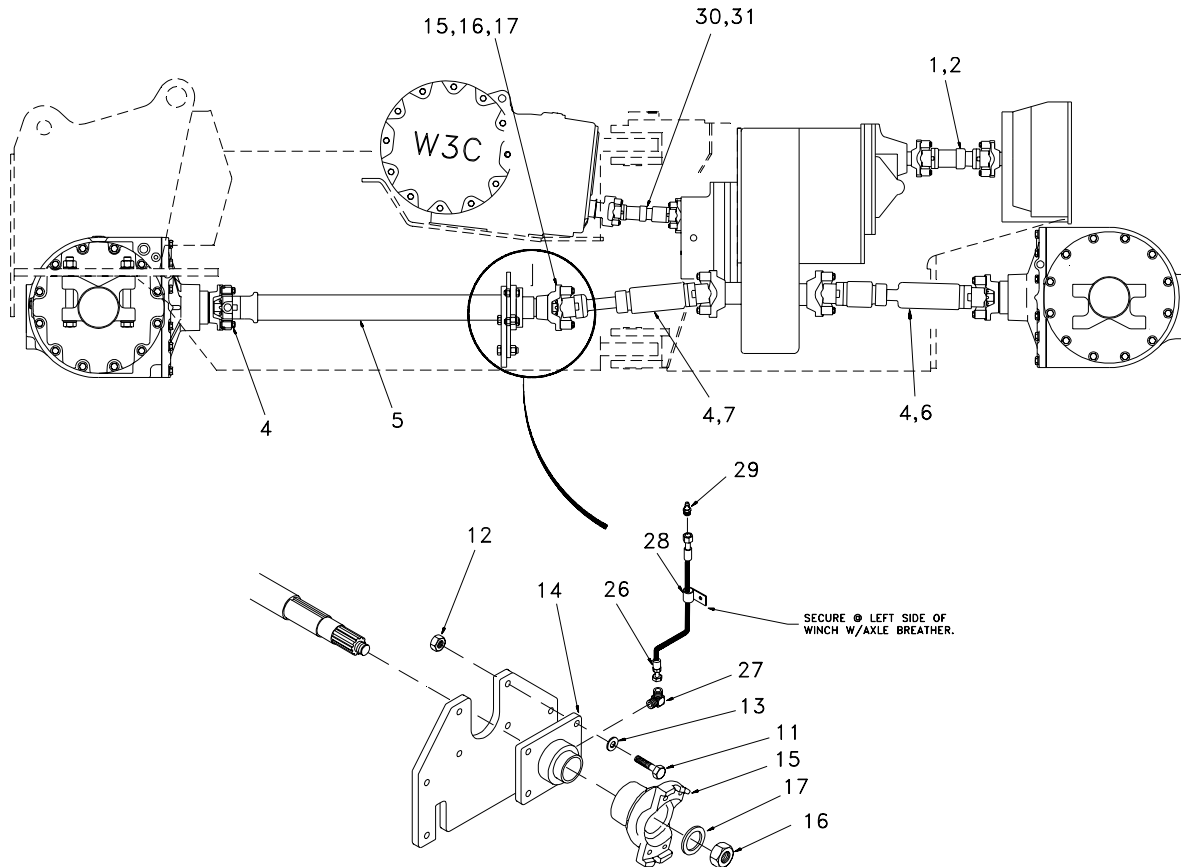

Driveline Installation

Item	Part No.	Qty	Description	Item	Part No.	Qty	Description
1	* R12568623	1	. Driveline Assembly (402.02A)	14	R1938169	1	. Bearing/Seal Assembly
2	R13806334	8	. Capscrew	15	R1929342	1	. Yoke
4	210961	20	. Capscrew	16	R1929492	1	. Locknut
5	* R17753	1	. Driveline Assembly (402.04A)	17	R1929491	1	. Washer
6	* R16001	1	. Driveline Assembly (402.05B)	26	R14803	1	. Hose Assembly
7	* R15659	1	. Driveline Assembly (402.06B)	27	R1518609	1	. Fitting
11	R13801872	4	. Capscrew	28	R13803039	1	. Clip, Insul
12	R13811195	4	. Locknut	29	00271285	1	. Fitting, Lube
13	R13811435	4	. Hard Washer