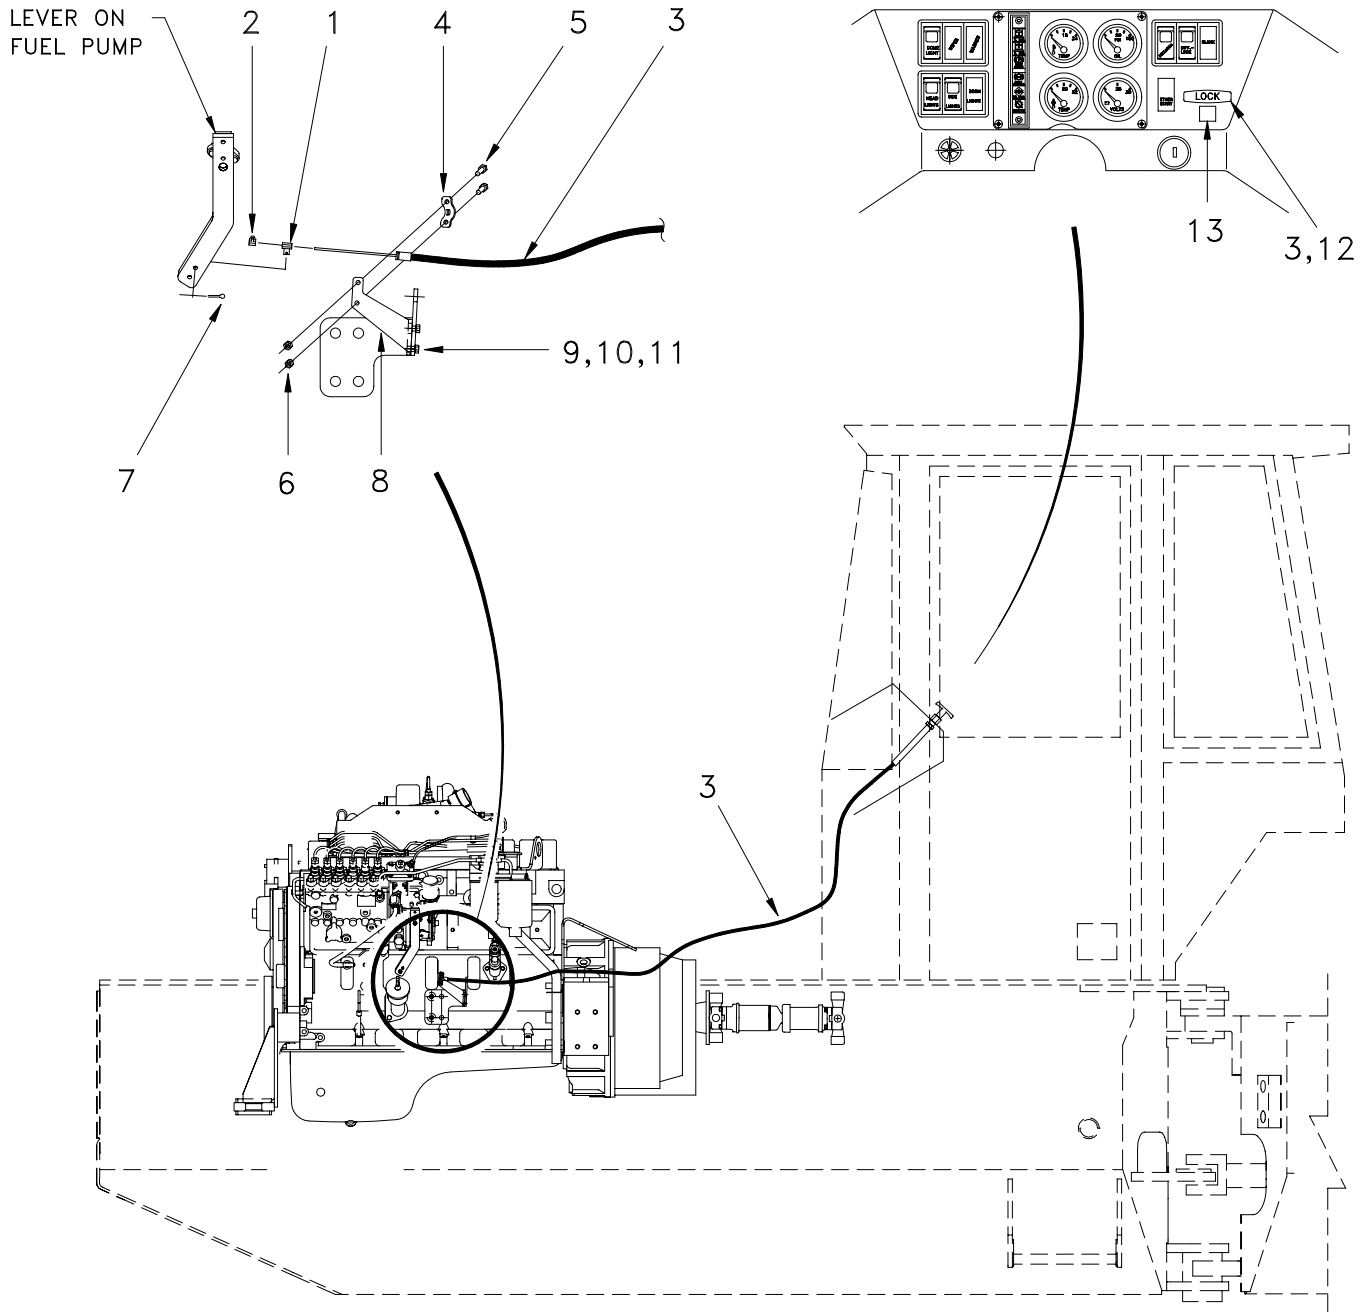

SN H67: 1538, 1540, 1544, 1547, 1566, 1568, 1574-1575,
1579-1580, 1585, 1587-1588, 1590-1591, 1594-1596, 1599,
1606, 1608-1609, 1611, 1614, 1619-1621, 1624-1625, 1628-
1629, 1634, 1636-1638, 1641-1644, 1646

Hand Throttle

Item	Part No.	Qty	Description	Item	Part No.	Qty	Description
	R15553		Throttle Installation,Hand				
1	R10167	1	. Pivot	8	R15552	1	. Bracket
2	R10168	1	. Stop Collar	9	R13810992	2	. Capscrew
3	R15554	1	. Pos Lock Cable	10	R13811189	2	. Locknut
4	R15561	1	. Cable Clamp	11	R13811429	2	. Hard Washer
5	R13802341	2	. Machine Screw	12	R13811451	1	. Flat Washer
6	223799	2	. Esna Nut	13	R17040	1	. Decal
7	00103373	1	. Cotter Pin