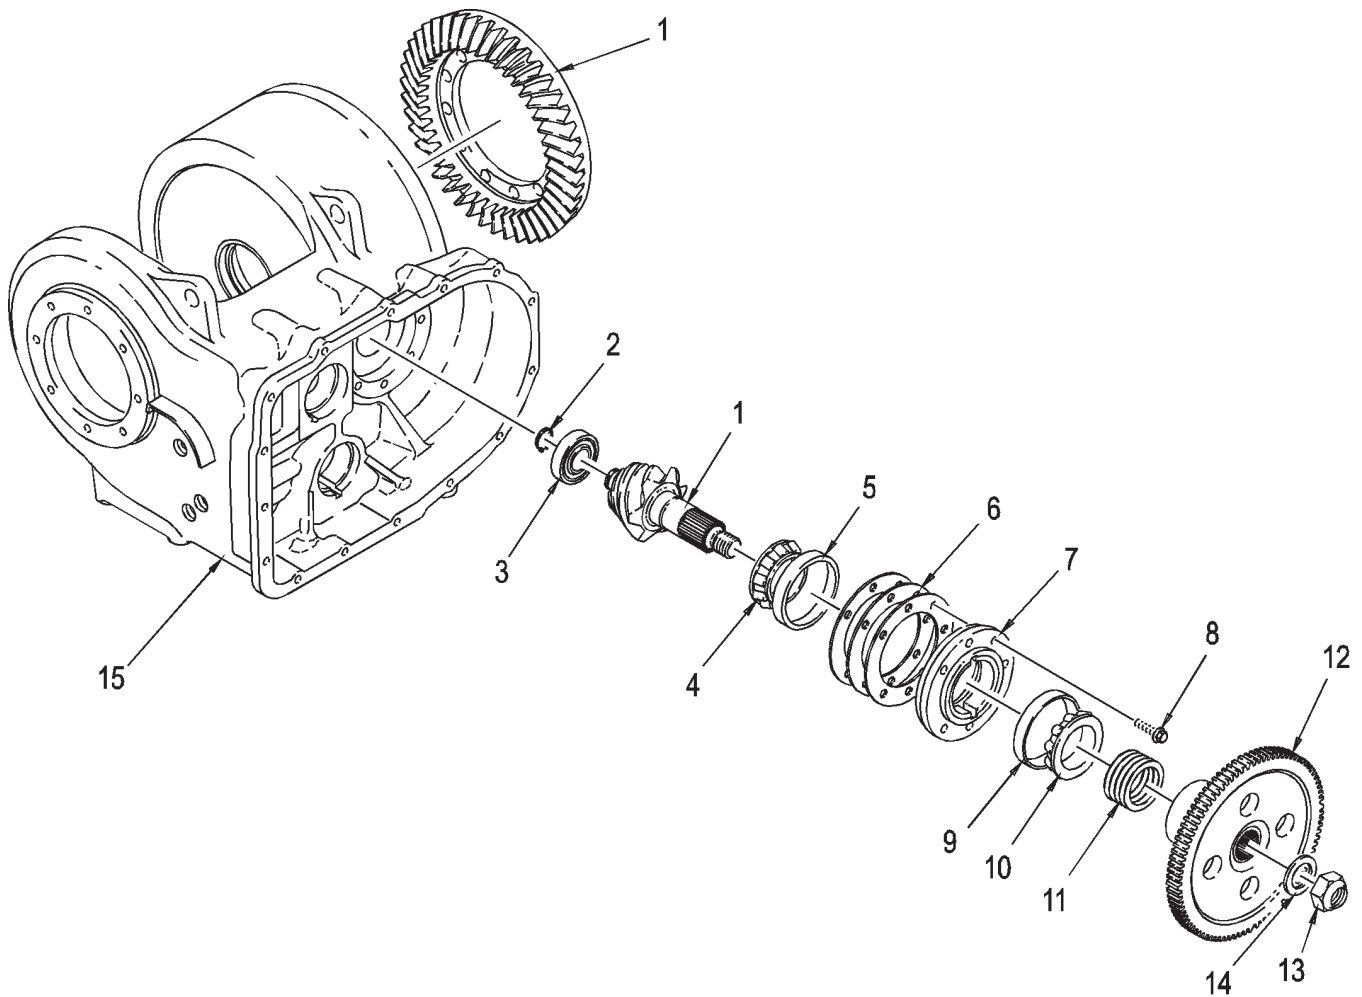

Ring & Pinion

Item	Part No.	Qty	Description	Item	Part No.	Qty	Description
R14235 Winch Assembly (continued)							
1	2300485W	1	. Set, Ring/Pinion	10	2300494W	1	. Cone, Roller Bearing
2	240683W	1	. Snap Ring, Exterior	11	2300498W A/R		. Shim, .015
3	296844W	1	. Bearing, Roller	11	2300499W A/R		. Shim, .018
4	2300492W	1	. Cone, Roller Bearing	11	2300500W A/R		. Shim, .020
5	2300496W	1	. Cup, Roller Bearing	11	2300501W A/R		. Shim, .022
6	1314473W A/R		. Shim, .005	11	2300502W A/R		. Shim, .025
	1314474W A/R		. Shim, .007	12	2300491W	1	. Gear, 95 T
	1314475W A/R		. Shim, .020	13	2300488W	1	. Locknut
7	2300495W	1	. Carrier, Pinion	14	221786W	1	. Washer
8	398888W	7	. Capscrew	15	NSS	1	. Frame (see R14235)
9	2300493W	1	. Cup, Roller Bearing