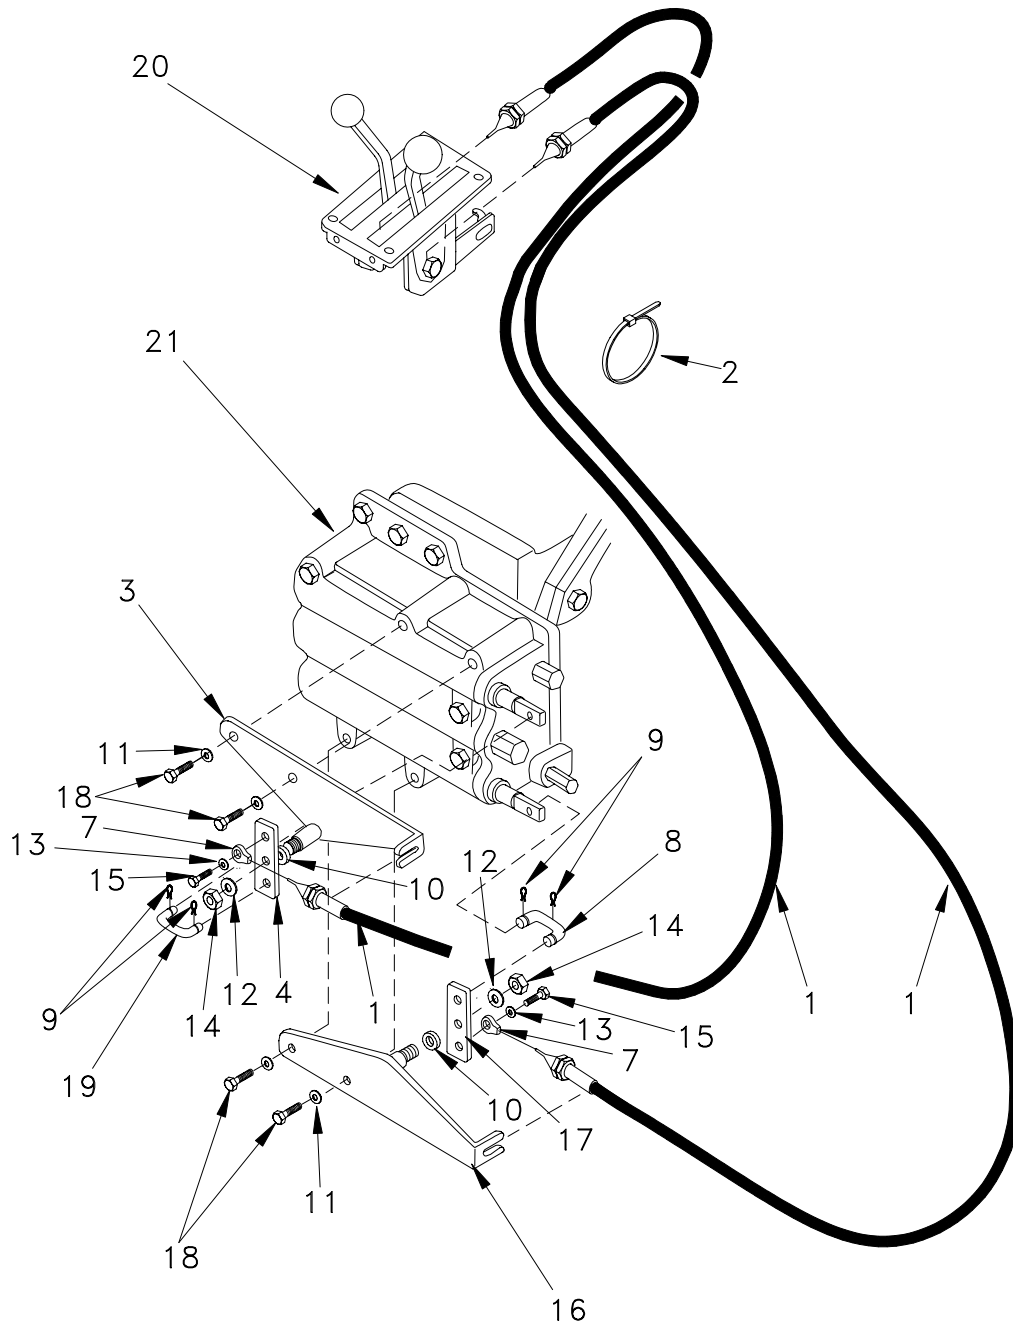

Transmission Shift Control

Item	Part No.	Qty	Description	Item	Part No.	Qty	Description
	R13525		Transmission Shift Control				
1	R10675	2	. Shift Cable	13	R13811429	2	. Hard Washer
2	R1539058	4	. Tie Strap	14	R13811191	2	. Locknut
3	R11435	1	. Shift Bracket Assembly	15	R13810814	2	. Capscrew
4	R11436	1	. Shift Link	16	R10636	1	. Cable Mount
7	R10676	2	. Rod End	17	R10633	1	. Shift Bar
8	R1935249	1	. Link	18	R13811047	4	. Capscrew
9	R13800351	4	. Cotter Pin	19	R13507	1	. Link
10	R1610636	2	. Bearing	20	*a REF.	1	Shift Controller
11	R13812514	4	. Lockwasher				
12	R13811431	2	. Hard Washer				

*a Refer to section 401.04