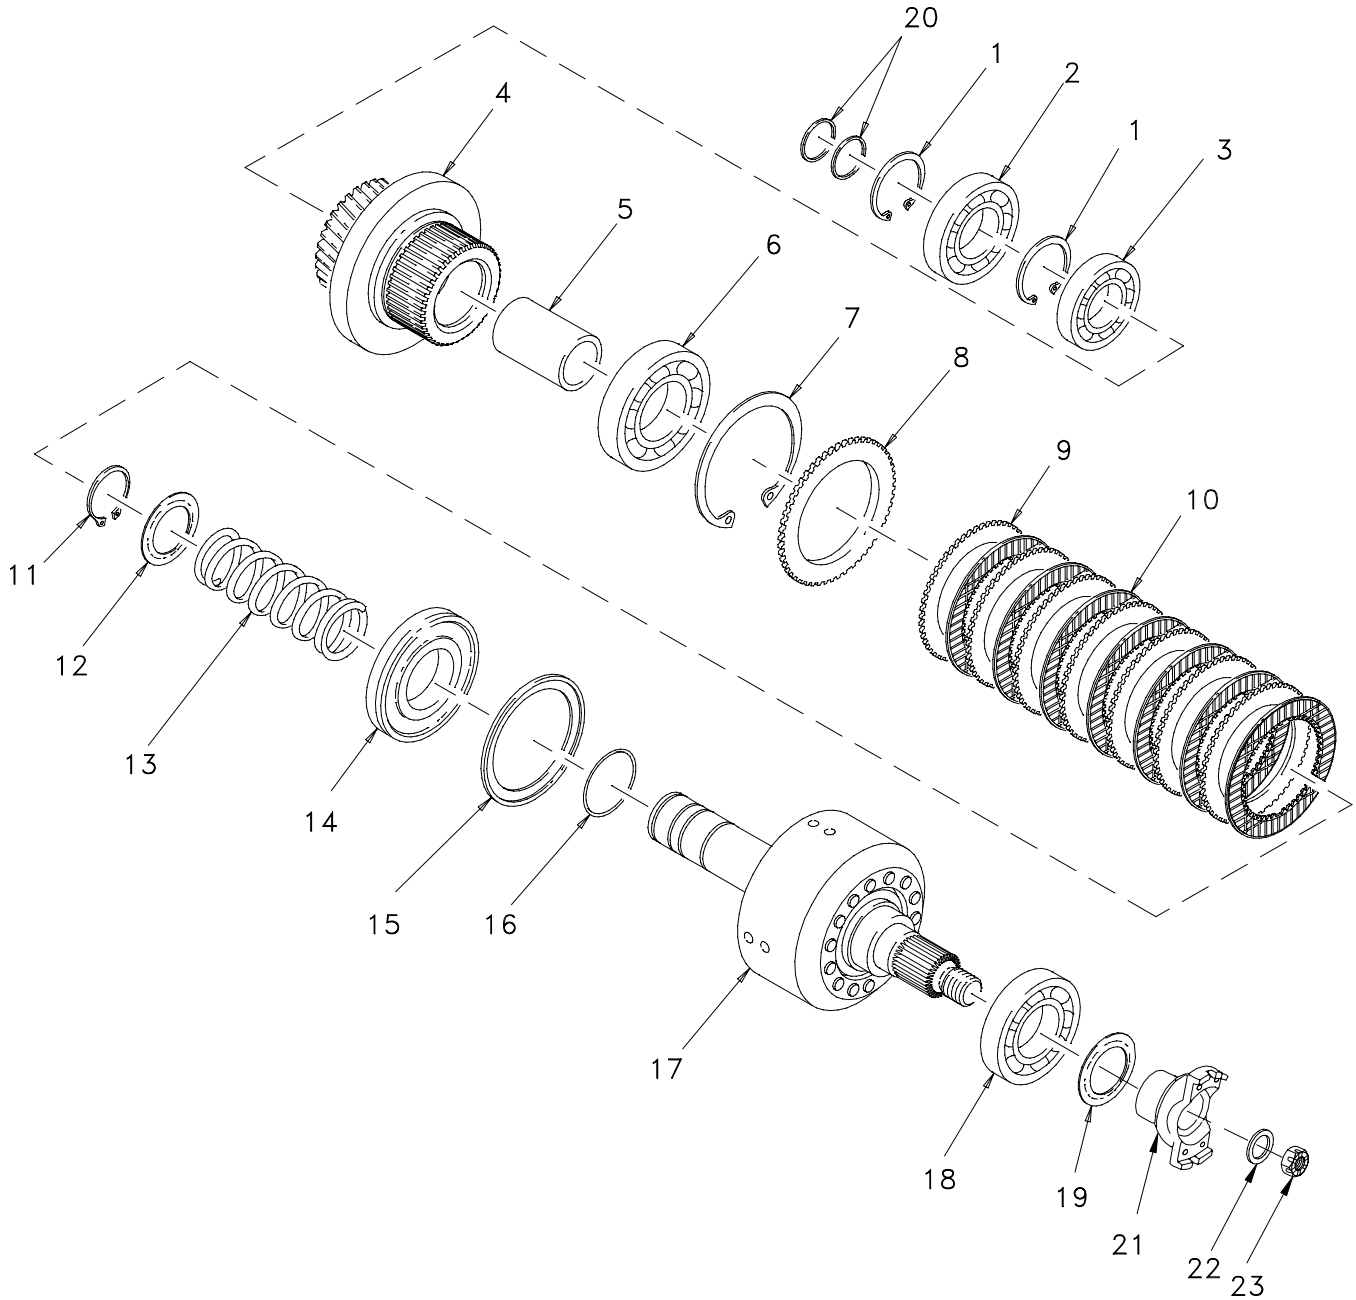

Clutch Assembly

Item	Part No.	Qty	Description	Item	Part No.	Qty	Description
	R14235		Winch Assembly (continued)				
	2302162W		Clutch Assembly				
1	12891W	2	. Snap Ring	14	1314446W	1	. Piston, Clutch
2	41308W	1	. Ball Bearing	15	*a 334402W	1	. Seal, Clutch Pack
3	43208W	1	. Ball Bearing	16	*a 140597W	1	. O-Ring
4	1314419W	1	. Hub, Clutch	17	2302161W	1	. Shaft & Housing Assembly
5	1314469W	1	. Spacer	18	44310W	1	Bearing
6	44308W	1	. Bearing	19	*a 2302046W	1	Seal
7	334475W	1	. Snap Ring	20	*a 346677W	2	Seal Ring
8	334442W	1	. Pressure Plate	21	R231553	1	Yoke
9	*a 346796W	7	. Friction Plate	22	221780W	1	Washer
10	*a 334417W	7	. Separator Plate	23	R216058	1	Nut
11	334480W	1	. Snap Ring				
12	*a 1314549W	1	. Guide, Spring				
13	*a 1314447W	1	. Spring, Clutch				

*a included in 2303050W Service Kit