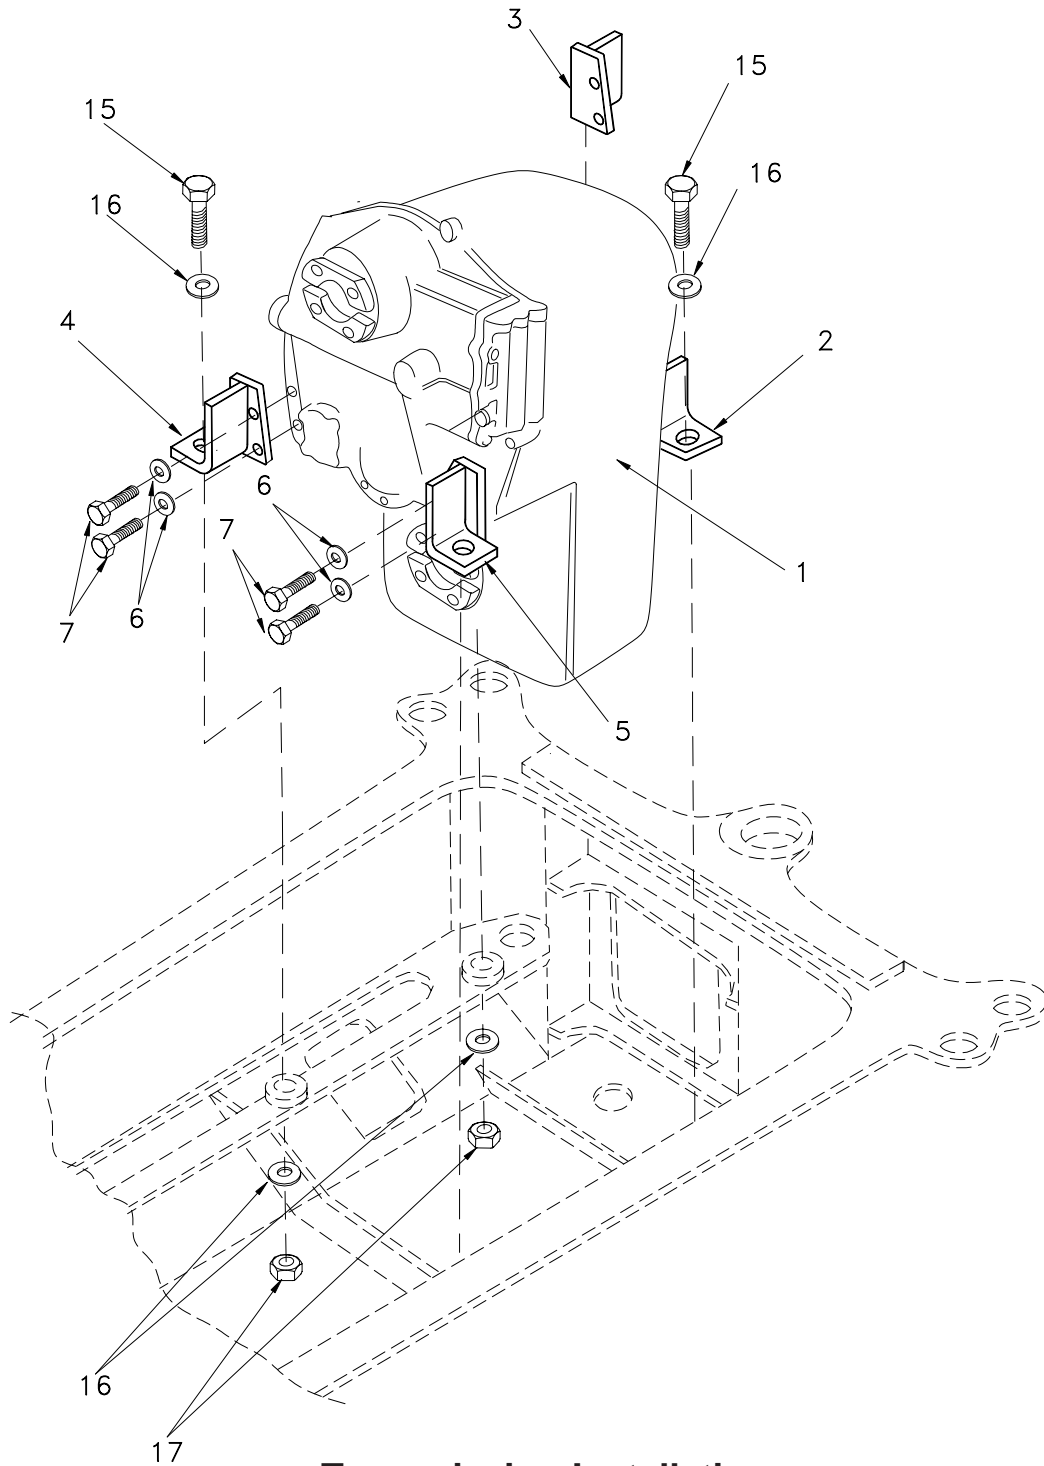

SN H67: 1609

Transmission Installation

Item	Part No.	Qty	Description	Item	Part No.	Qty	Description
1	* R18132	1	. Transmission (901.02B)	6	R13811436	8	. Hard Washer
2	R10596	1	. Transmission Mount, LH Rear	7	R13811146	8	. Capscrew
3	R1935097	1	. Trans Mount, RH Rear	15	R13811154	4	. Capscrew
4	R1935098	1	. Bracket, RH	16	R13811436	8	. Hard Washer
5	R14304	1	. Bracket, LH	17	R13811196	4	. Locknut