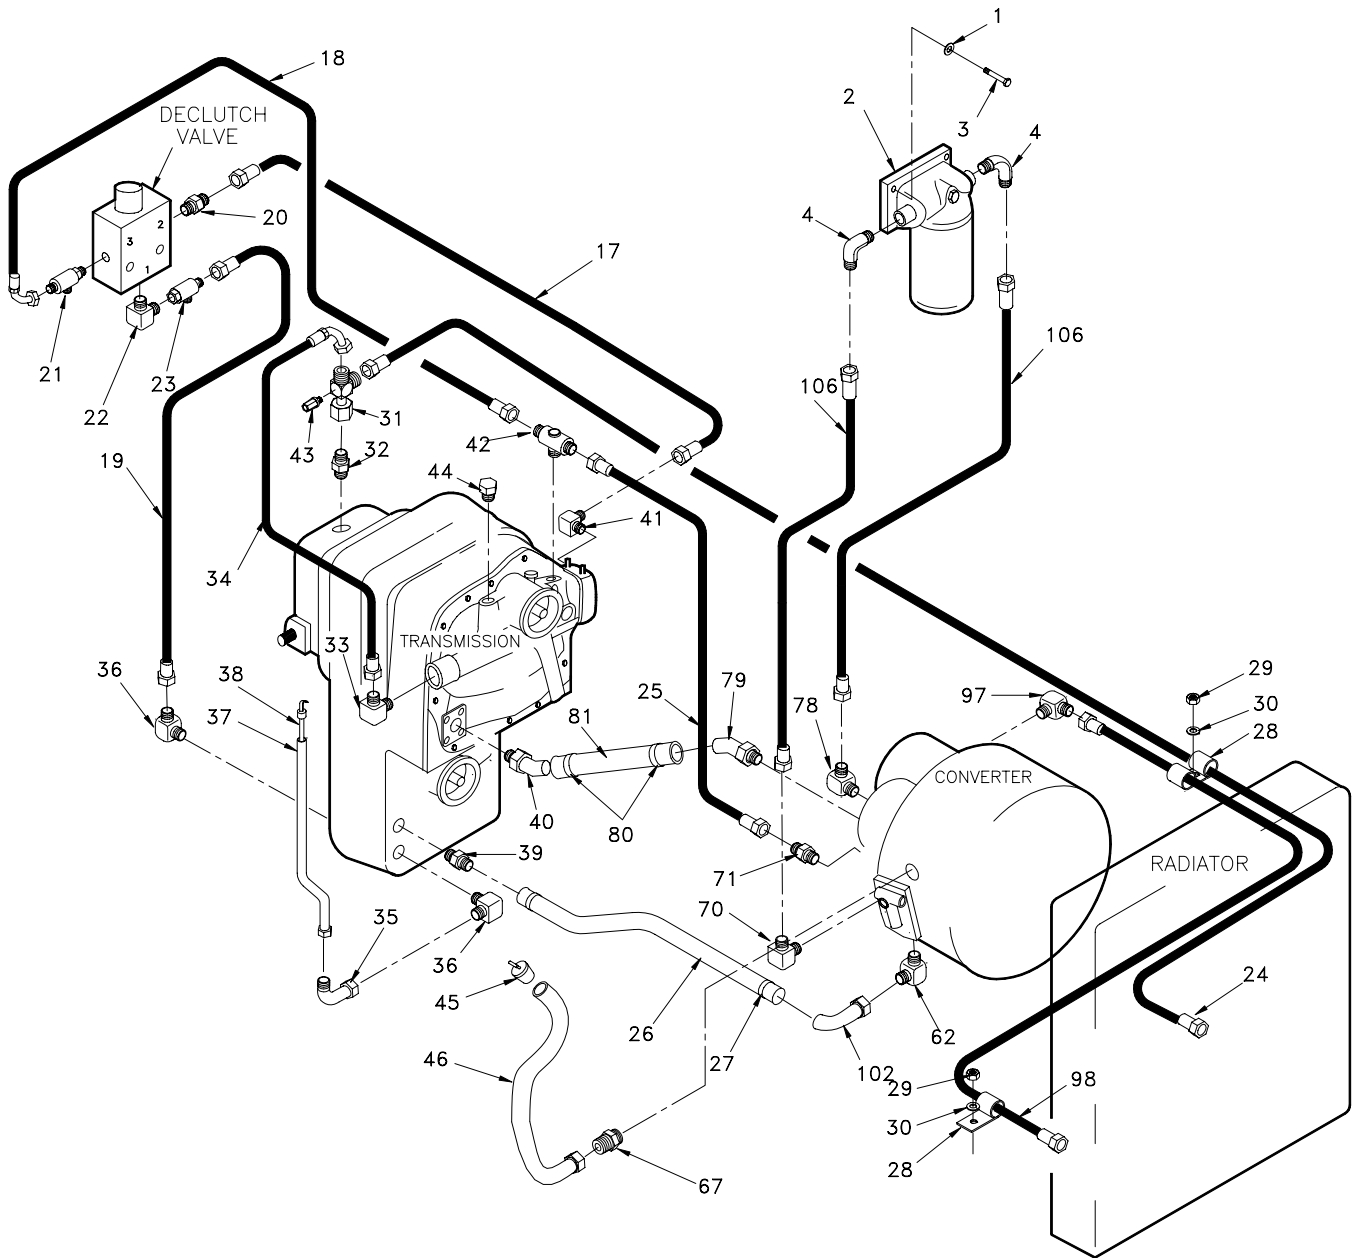

Transmission and Converter Plumbing

Item	Part No.	Qty	Description	Item	Part No.	Qty	Description
1	R13811431	24	. Hard Washer	35	210769	3	. Fitting, El
2	R1930615	1	. Filter	36	R11131	2	. Fitting, El
	R1992156	1	. . Transmission Filter Element	37	R11137	1	. Dipstick Tube Assembly
3	R13811037	4	. Capscrew	38	R10680	1	. Dipstick
4	12666	2	. Fitting, El	39	R667289	1	. Fitting
17	R12033	1	. Hose Assembly	40	R12600123	1	. Fitting
18	R12124	1	. Hose Assembly	41	209790	1	. Fitting, Ff
19	R12227	1	. Hose Assembly	42	R14293	1	. Fitting, Te
20	223929	1	. Fitting, St	43	R13801762	1	. Fitting, Mc
21	223436	1	. Fitting, Te	44	223561	1	. Fitting, Mc
22	R13466	1	. Fitting	45	R15594	1	. Vacuum Cap
23	214316	1	. Fitting, Te	46	R15460	1	. Fill Tube Assembly
24	R14801	1	. Hose Assembly	62	209419	1	. Fitting, El
25	R12123	1	. Hose Assembly	70	209490	1	. Fitting, El
26	R14361	1	. Hose	71	23577	1	. Fitting, St
27	R13809929	2	. T-Bolt Clamp	78	12666	1	. Fitting, El
28	R13805003	3	. Clip, Insul	79	R1937684	1	. Hose End
29	R13811191	2	. Locknut	80	R13809935	2	. T-Bolt Clamp
30	R13806980	2	. Flat Washer	81	R12600125	1	. Hose
31	R15199	1	. Fitting	97	R16480	1	. Fitting
32	209620	1	. Fitting, St	98	R14802	1	. Hose Assembly
33	209715	1	. Fitting, El	102	R2560856	1	. SuctionTube Assembly
34	R12609	1	. Hose Assembly	106	R12307	2	. Hose Assembly