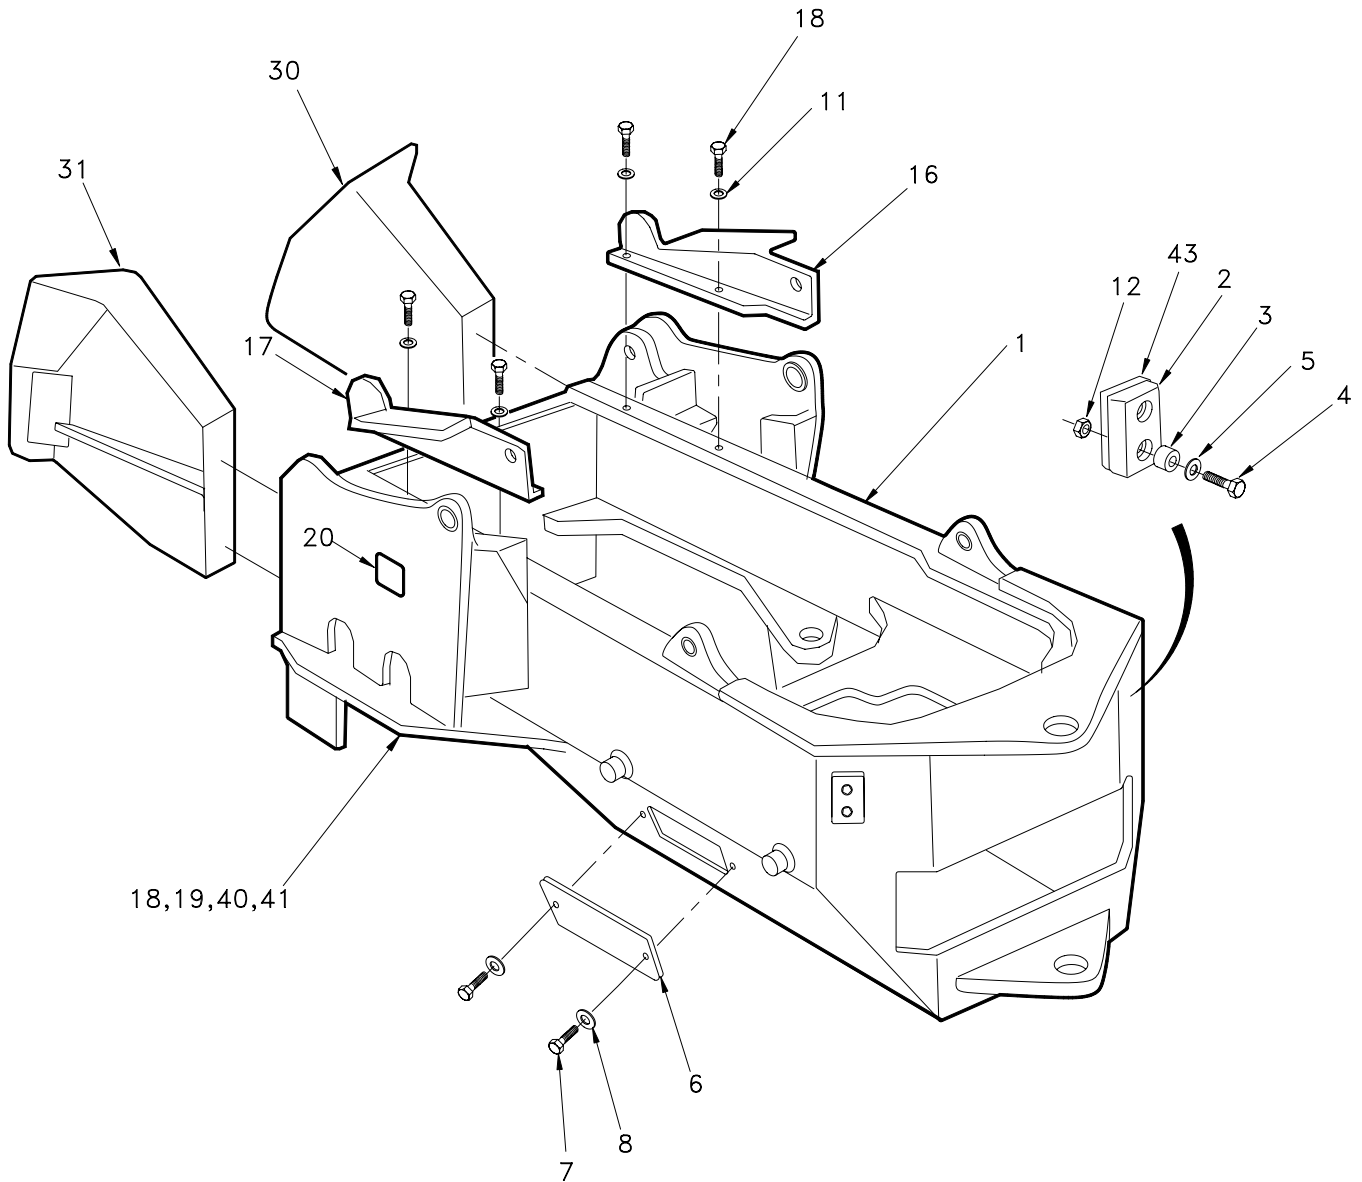

Parallelogram Rear Frame

Item	Part No.	Qty	Description	Item	Part No.	Qty	Description
1	R14561	1	. Rear Frame, Grapple	17	R14650	1	. Plate, RH Cover
2	R1903679	2	. Steer, Stop	18	R13811146	12	. CapscREW
3	R1903680	4	. Tube, Spacer	19	R13811436	12	. Hard Washer
4	R13811076	8	. CapscREW	20	R1937647	2	. Grommet
5	R13811433	16	. Hard Washer	30	R14183	1	. Fender, LH
6	R1937203	2	. Cover Assembly	31	R14182	1	. Fender, RH
7	R13811122	4	. CapscREW	40	R14615	1	. Cover
8	R13811435	4	. Hard Washer	41	R13812518	4	. Lockwasher
12	R13811177	4	. Nut, Hex	43	R1928742	2	. Plate, Spacer
16	R14649	1	. Plate, LH Cover