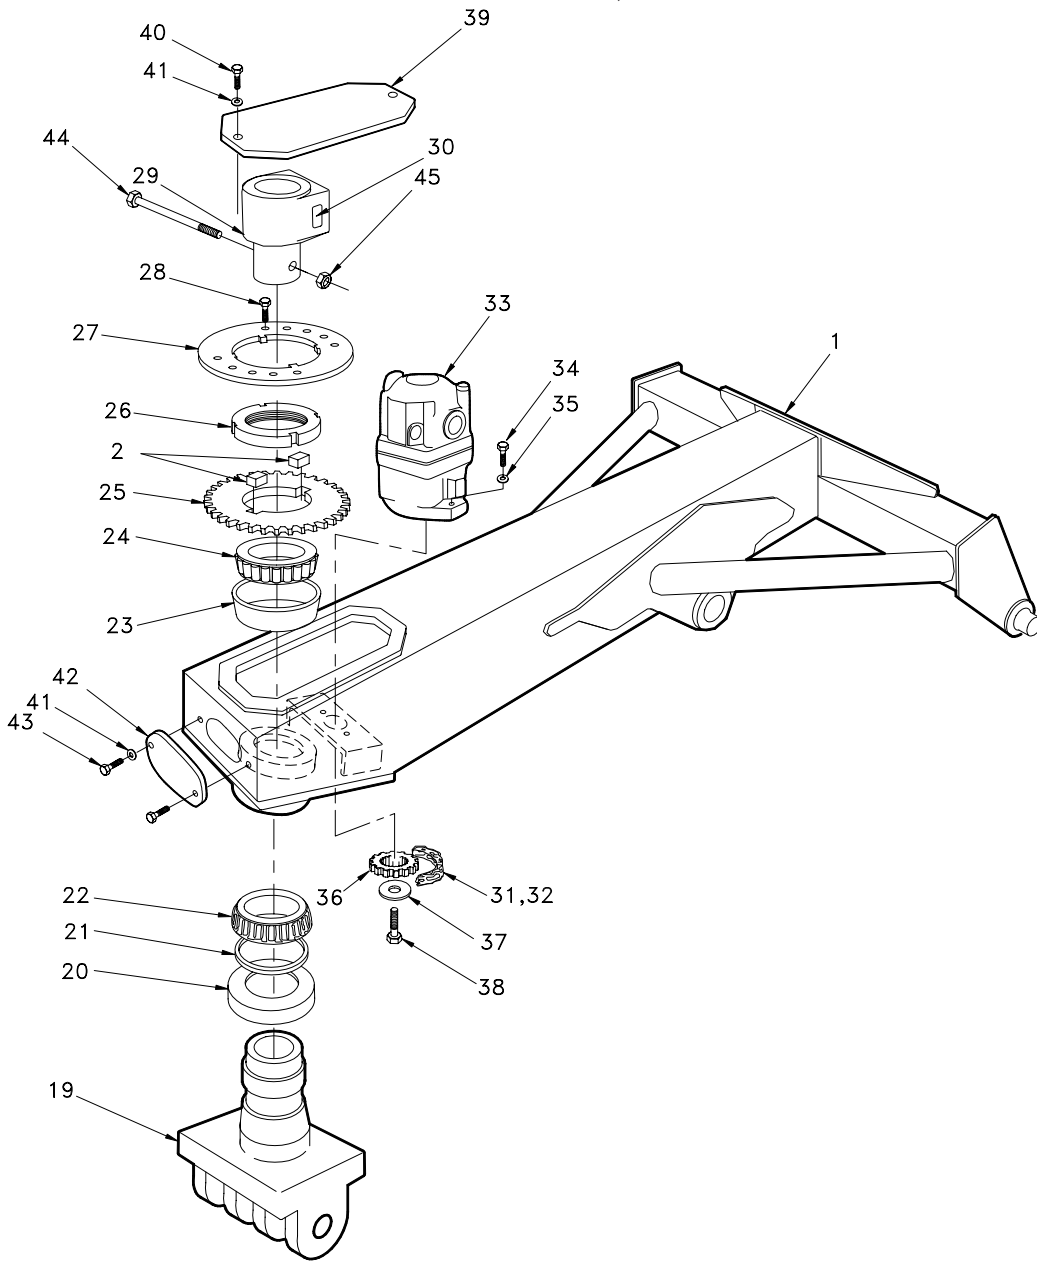

SN H67: 1505-1507, 1509

105" Parallelogram Boom and Rotor

Item	Part No.	Qty	Description	Item	Part No.	Qty	Description
1	R10811	1	Boom	32	R616502	1	Chain Link
2	R13804605	2	Key	33	* R1937742	1	Hydraulic Motor (902.03A)
19	R1937933	1	Main Shaft	34	R13803897	2	Capscrew
20	R1937938	1	Spacer Plate	35	R879768	2	Flat Washer
21	R1937936	1	Seal	36	R1934875	1	Drive Sprocket
22	R1937934	1	Bearing/Cone Assembly	37	R872229	1	Flat Washer
23	R1318083	1	Bearing Cup	38	R13812369	1	Capscrew
24	R1318084	1	Bearing Cone	39	R1939569	1	Cover Plate
25	R12573856	1	Sprocket, Driven	40	R13801813	2	Capscrew
26	R1938931	1	Stake Locknut	41	R13811431	4	Hard Washer
27	R12573857	1	Retainer Nut	42	R1938864	1	Cover Plate
28	R13810990	2	Capscrew	43	R13811035	2	Capscrew
29	* R1935796	1	Rotary Manifold Assy (103.02A)	44	R13811087	1	Capscrew
30	R1937586	2	Bar	45	R13811193	1	Locknut
31	R1935454	3'	Roll Chain