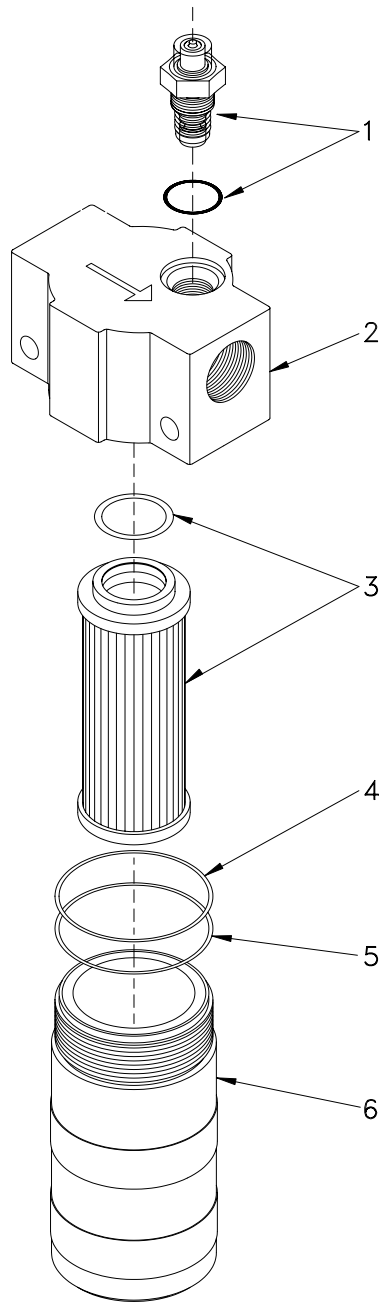

SN H67: 1610, 1615-1616, 1634-1647
(Other serial numbers may have this filter installed as an option)

High Pressure Filter

Item	Part No.	Qty	Description	Item	Part No.	Qty	Description
	243636		High Pressure Filter				
1	245255	1	. Visual Bypass Indicator w/O-Ring	4	244596	1	. O-Ring
2	-----	1	. Head, Filter	5	244597	1	. Backup Ring
3	R15492	1	. Element w/O-Ring	6	-----	1	. Bowl