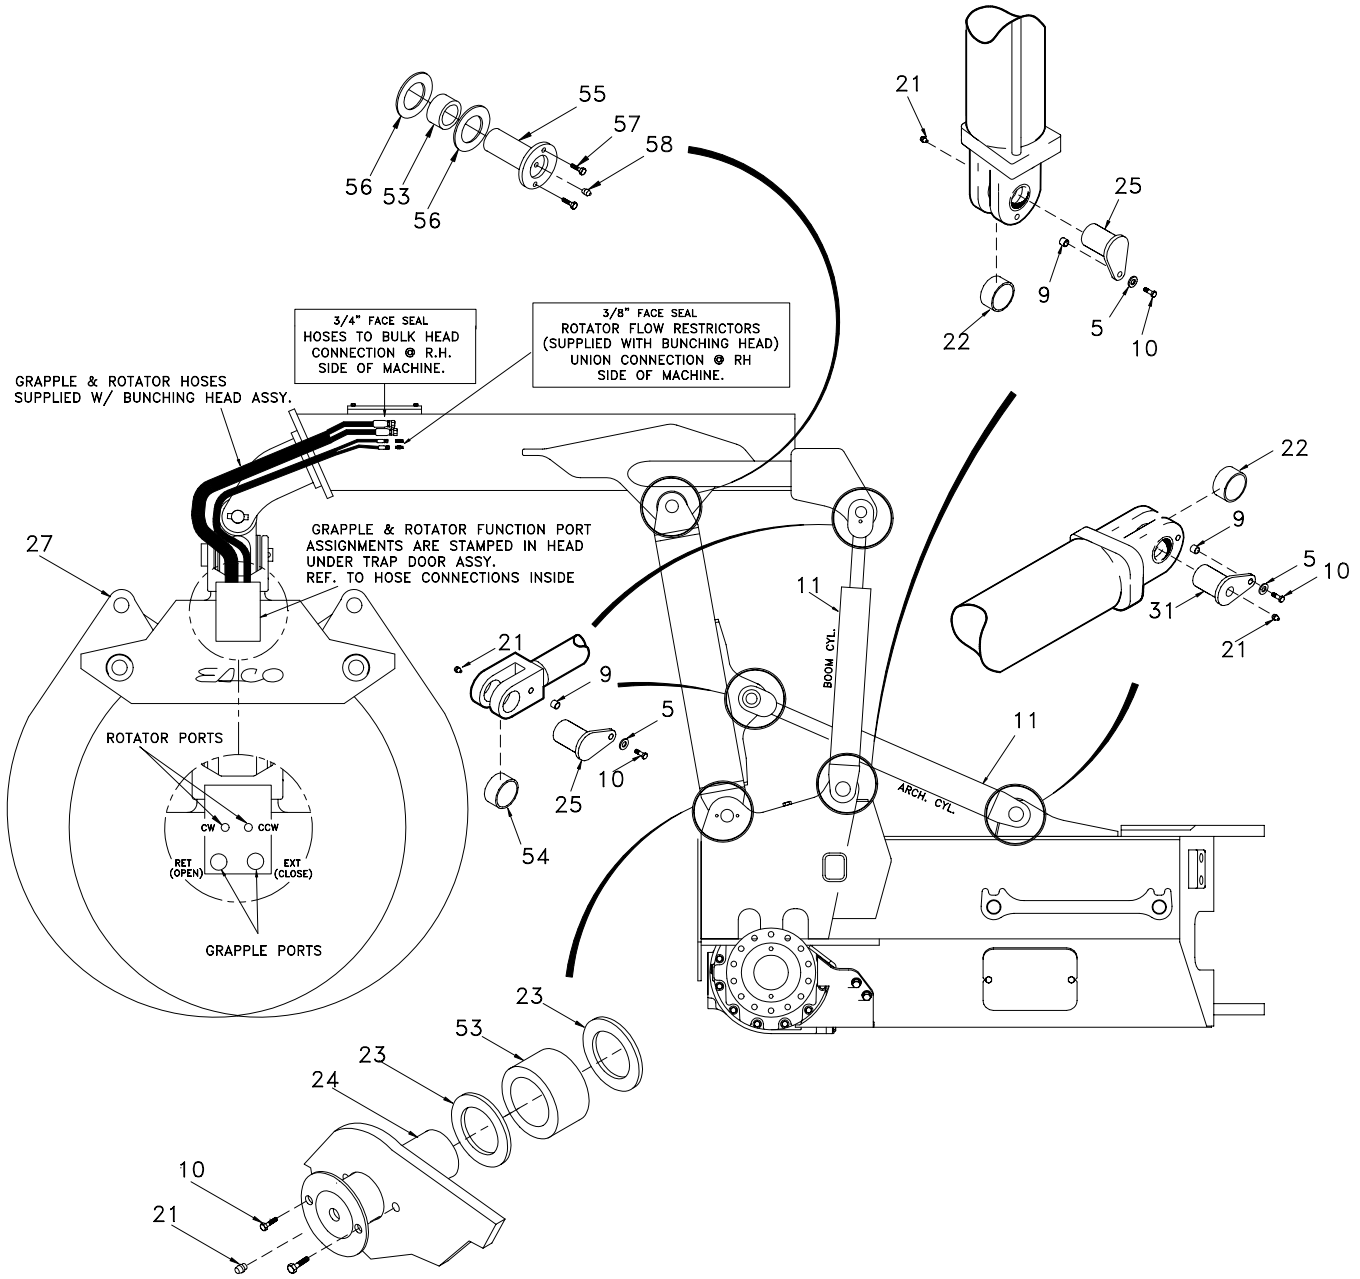

120" Parallelogram Installation

Item	Part No.	Qty	Description	Item	Part No.	Qty	Description
5	R13811433	12	. Hard Washer	27	R13903	1	. 120" Bunch Head
9	R2529808	8	. Spacer	31	R12578866	2	. Pin Assembly
10	R13801842	12	. Capscrew	53	R1573309	4	. Bearing, Sealed
11	* R2552115	4	. Cylinder Assembly (904.02A)	54	R1574466	4	. Bearing
21	00191758	10	. Lube Fitting	55	R1939296	2	. Pin Assembly
22	R1574466	4	. Bearing	56	R1905176	8	. Shim
23	R1905176	8	. Shim	57	R13801842	2	. Capscrew
24	R1939296	2	. Pin Assembly	58	00191758	2	. Lube Fitting
25	R12574706	6	. Pin Assembly