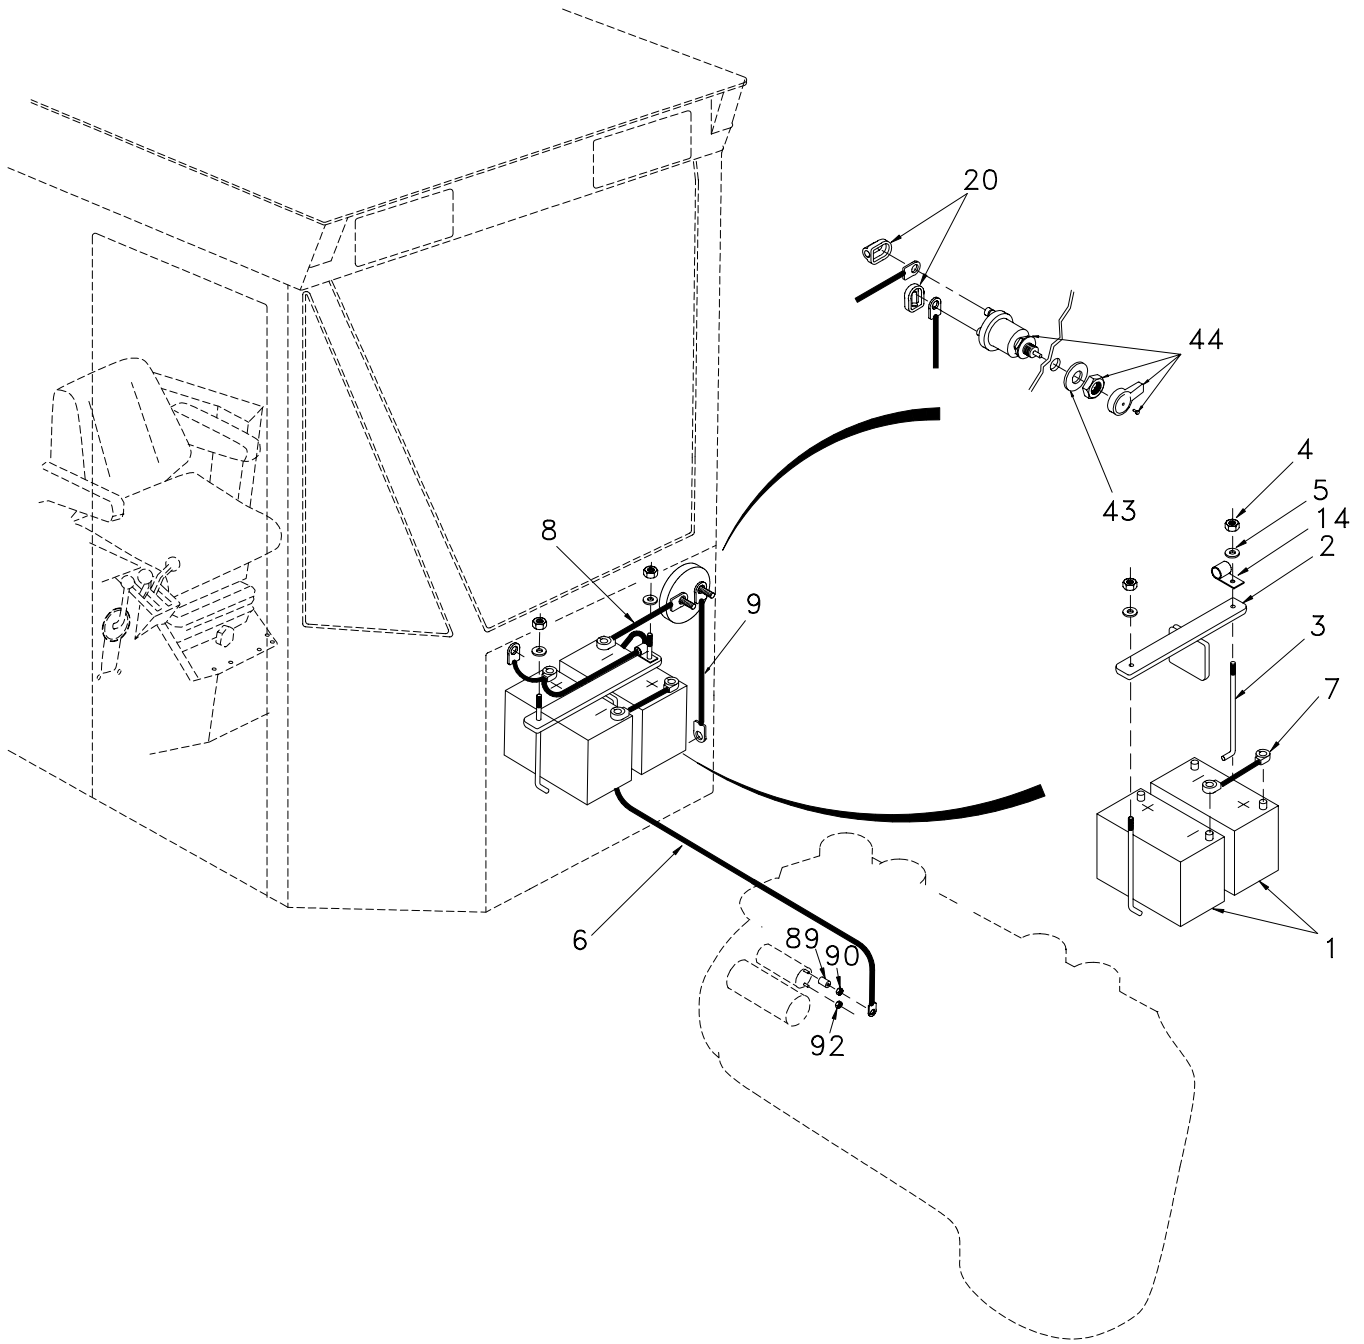

Battery Cable/Disconnect

Item	Part No.	Qty	Description	Item	Part No.	Qty	Description
1	R1939352	2	. Battery	9	245703	1	. Cable Assembly
2	R14590	1	. Battery Holddown	20	R15171	2	. Wire Boot
3	R14594	2	. Hook	43	R2020632	1	. Face Plate
4	R13811190	1	. Locknut	44	224299	1	. Master Disconnect Switch
5	R13802914	1	. Hard Washer	89	R1938882	1	. Ext Bushing
6	R14471	1	. Wire Assembly	90	R13811416	1	. Hex Nut
7	R14472	1	. Wire Assembly	92	R15579	1	. Locknut
8	243033	1	. Cable Assembly