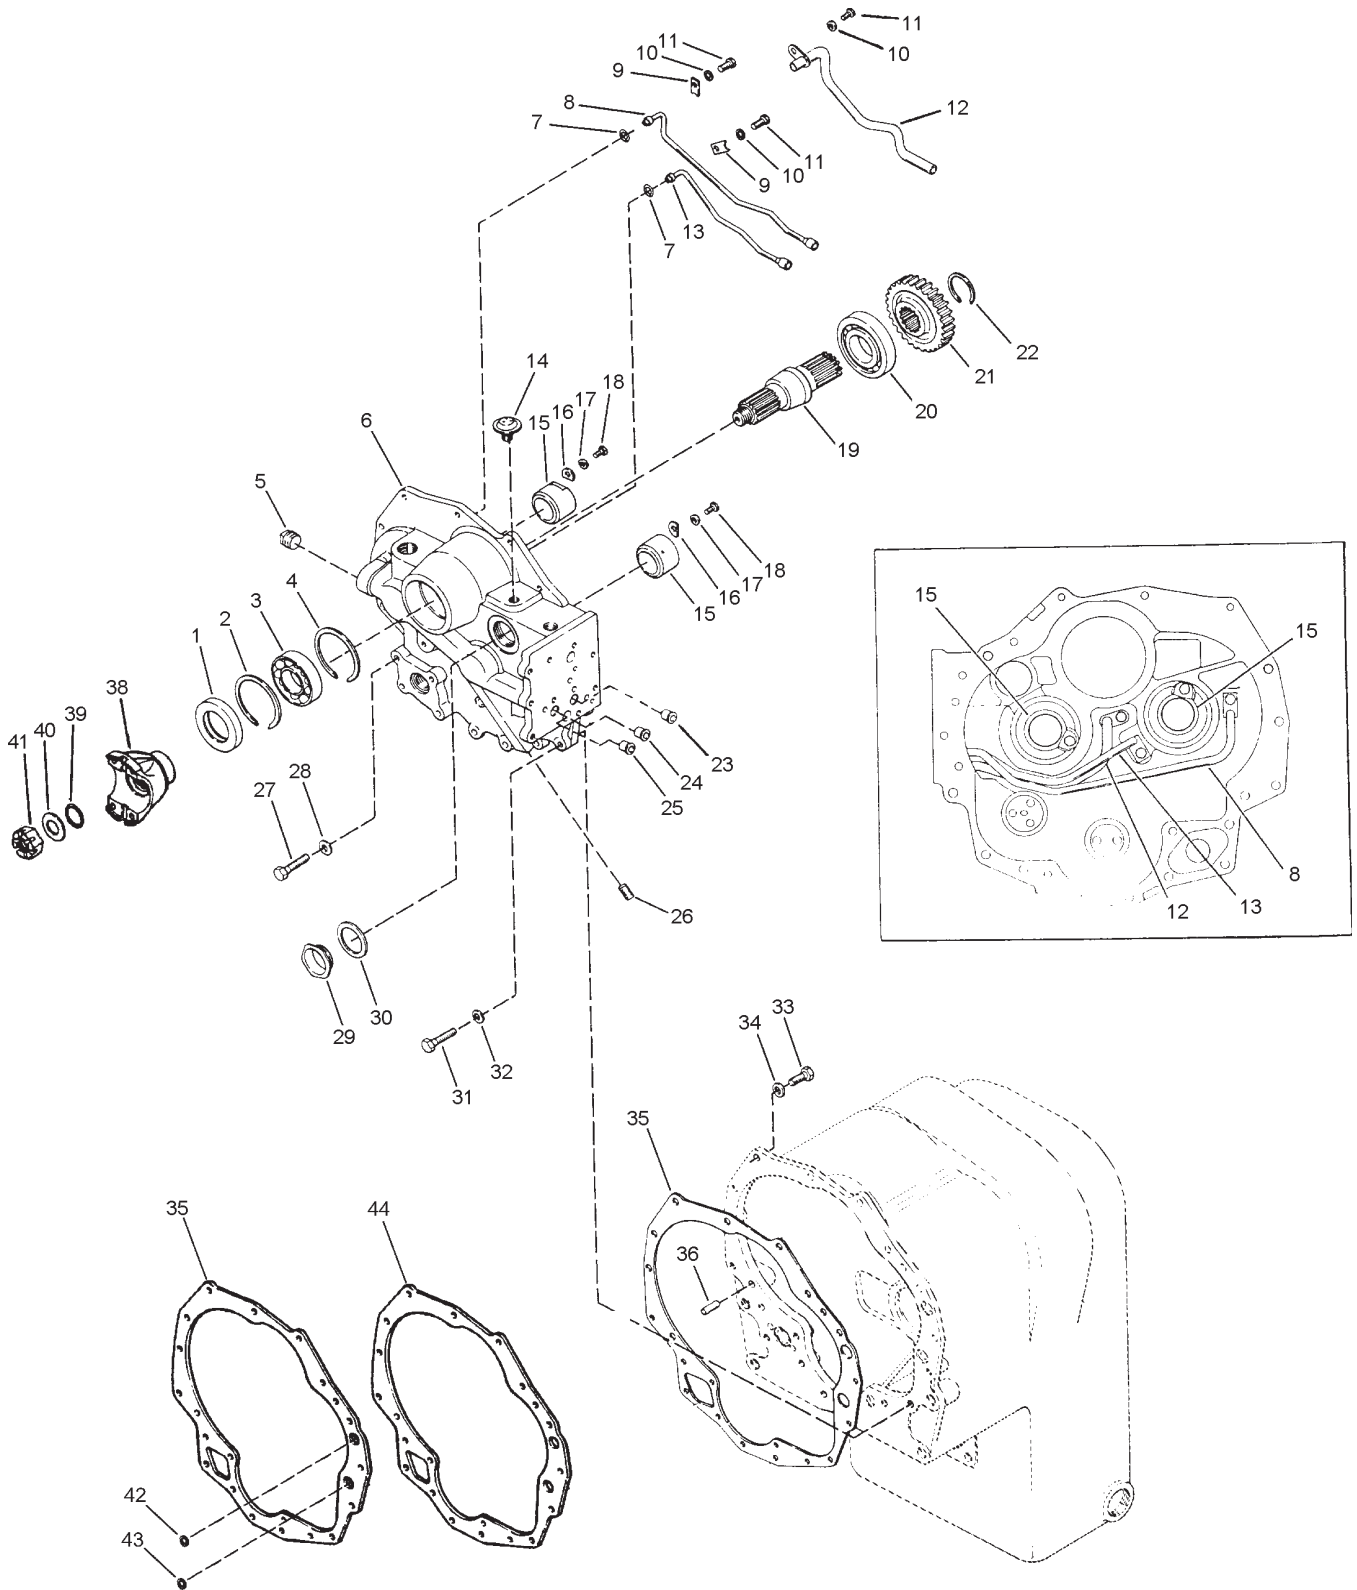

Transmission Input Shaft & Front Cover

Item	Part No.	Qty	Description	Item	Part No.	Qty	Description
	R18132		Transmission				
1	218439	1	Oil Seal	24	*a 212320	1	Tube Sleeve
2	218402	1	Ring	25	*a 212320	1	Tube Sleeve
3	R225603	1	Bearing	26	R13801762	1	Fitting
4	218402	1	Ring	27	00179869	4	Capscrew
5	223561	1	Fitting	28	200603	4	Lockwasher
6	247743	1	Front Cover & Tube Assembly	29	218455	1	Plug
7	*a 212456	2	O-Ring	30	218454	1	Gasket
8	218442	1	Tube Assembly, 3rd	31	238757	4	Capscrew
9	218443	2	Clip, Tube	32	200603	4	Lockwasher
10	201566	3	Lockwasher	33	201616	10	Capscrew
11	R13800168	3	Capscrew	34	200603	10	Lockwasher
12	R243377	1	Tube	35	218464	1	Gasket
13	*a 218444	1	Tube Assembly, Rev	36	R236823	2	Pin
14	R238535	1	Breather	37	R236821	1	Spacer
15	*a R237576	2	Sleeve	38	R231553	1	Input Flange
16	*a 218446	2	Sleeve Lock	39	203444	1	O-Ring
17	*a 201566	2	Lockwasher	40	R102745	1	Washer, Comp Fig
18	*a R13800168	2	Capscrew	41	R216058	1	Locknut
19	218447	1	Input Shaft	42	203435	1	O-Ring
20	R241684	1	Bearing	43	203435	1	O-Ring
21	R248196	1	Gear	44	R236821	1	Spacer
22	R224026	1	Snap Ring				
23	*a 212320	1	Tube Sleeve				

*a Included with item 6