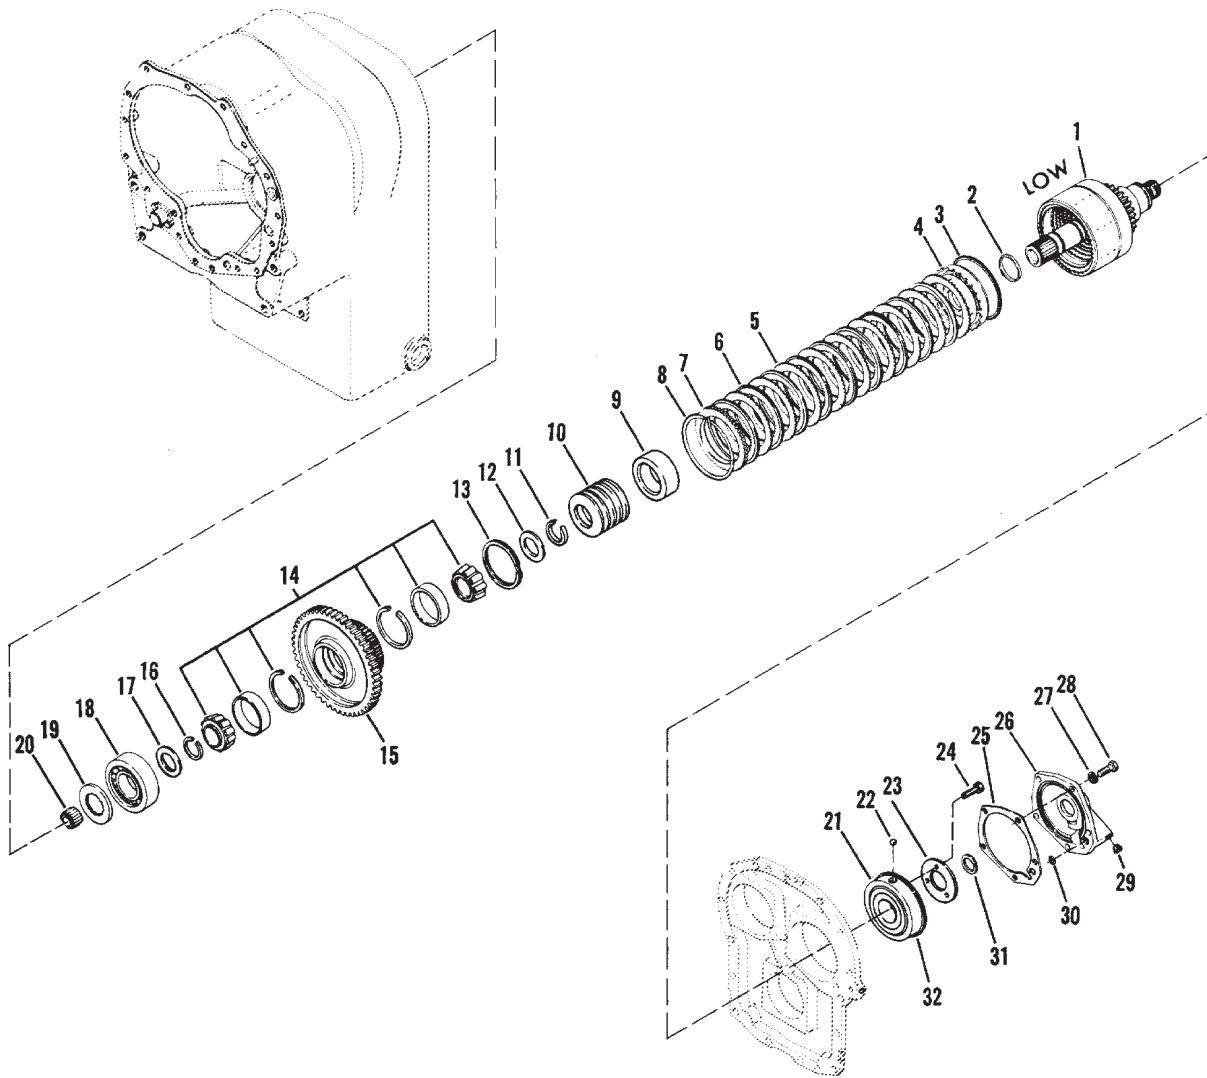

Transmission Clutch - Low

Item	Part No.	Qty	Description	Item	Part No.	Qty	Description
	R12574779		Transmission (continued)				
1	R12607132	1	. Shaft and Drum Assembly	17	R239911	1	. Ring
2	R230857	1	. Seal	18	R231779	1	. Bearing
3	R224771	1	. Seal	19	R231775	1	. End Plate
4	R245897	1	. Clutch Piston	20	R230886	1	. Bearing
5	R247274	9	. Outer Disc	21	R244884	1	. Bearing
6	R248800	9	. Inner Disc	22	R13801352	1	. Lockball
7	R224774	1	. End Plate	23	R237003	1	. Plate
8	R215190	1	. Ring	24	R13802318	3	. Capscrew
9	R239913	1	. Spacer	25	R247028	1	. Gasket
10	R12974777	1	. Spring Assembly (Set Of 5)	26	R233955	1	. Bearing Cap
11	R232076	1	. Retaining Ring	27	R13800828	5	. Lockwasher
12	R239911	1	. Ring	28	R13800882	5	. Capscrew
13	R731160	1	. Ring	29	R11992990	1	. Plug
14	R231780	1	. Bearing	30	R13802704	1	. O-Ring
15	R12003904	1	. Gear	31	R208768	1	. Ring
16	R801819	1	. Retainer Ring Kit	32	R234649	1	. Locating Ring