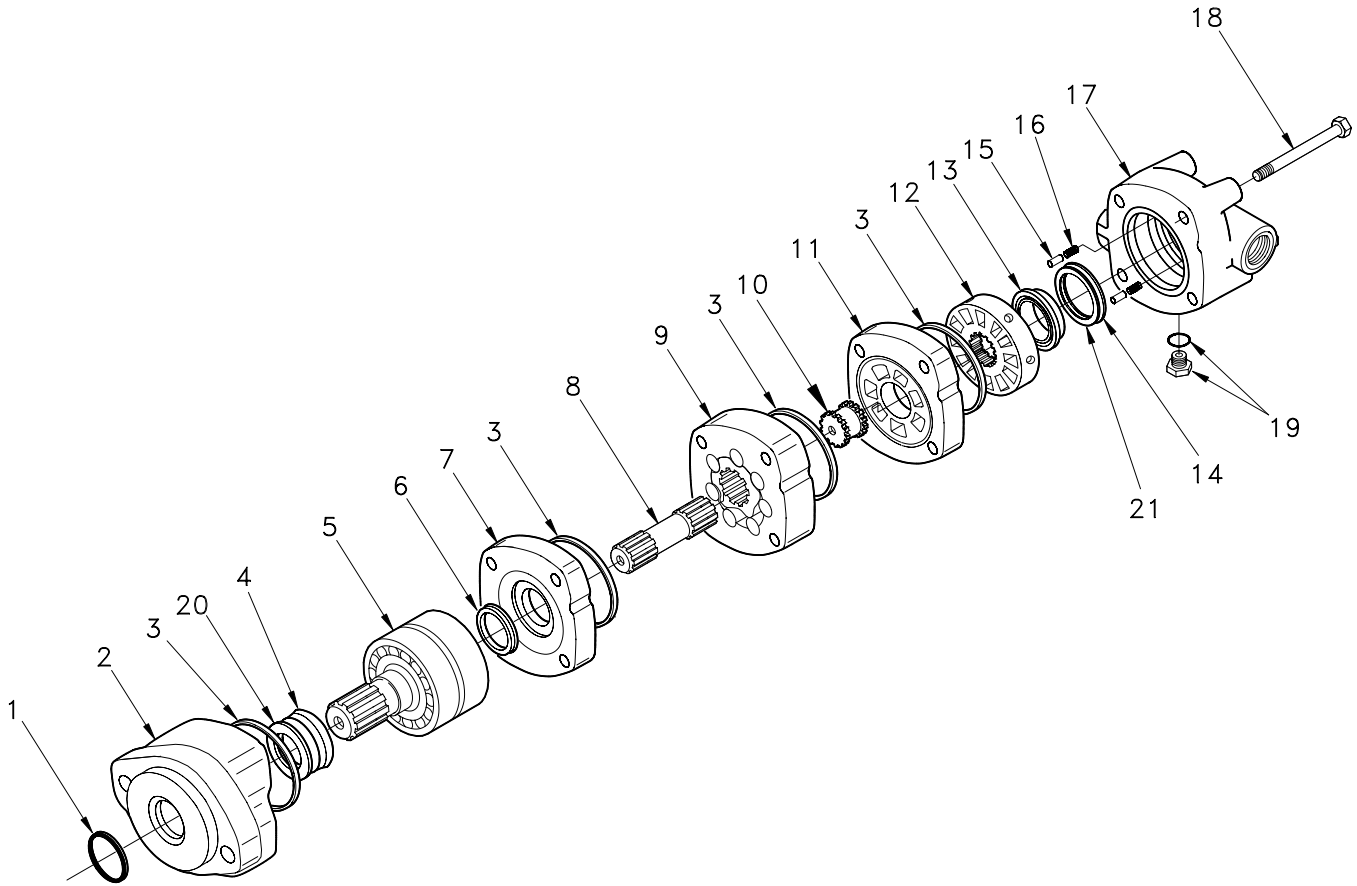

Parallelogram Hydraulic Motor

Item	Part No.	Qty	Description	Item	Part No.	Qty	Description
	R1937742		Hydraulic Motor				
1	R1992095	1	. Exclusion Seal	13	R1992485	1	. Ring
2	R1992478	1	. Bearing Housing	14	R1992486	1	. Seal - Outer
3	R1992096	4	. Seal	15	R1992102	2	. Pin
4	R12001401	1	. Shaft Seal	16	R1992088	2	. Spring
5	R1992479	1	. Shaft and Bearing Kit	17	R1992488	1	. Valve Housing
6	R1992098	1	. Seal	18	R1992487	4	. Bolt
7	R1992480	1	. Wear Plate	19	R1992104	1	. Plug
8	R1992481	1	. Shaft	20	R1992407	1	. Back-up Ring
9	R1992482	1	. Plate	21	R1992100	1	. Seal - Inner
10	R1992084	1	. Drive				
11	R1992483	1	. Plate				Seal Kit P/N R1992489
12	R1992484	1	. Valve