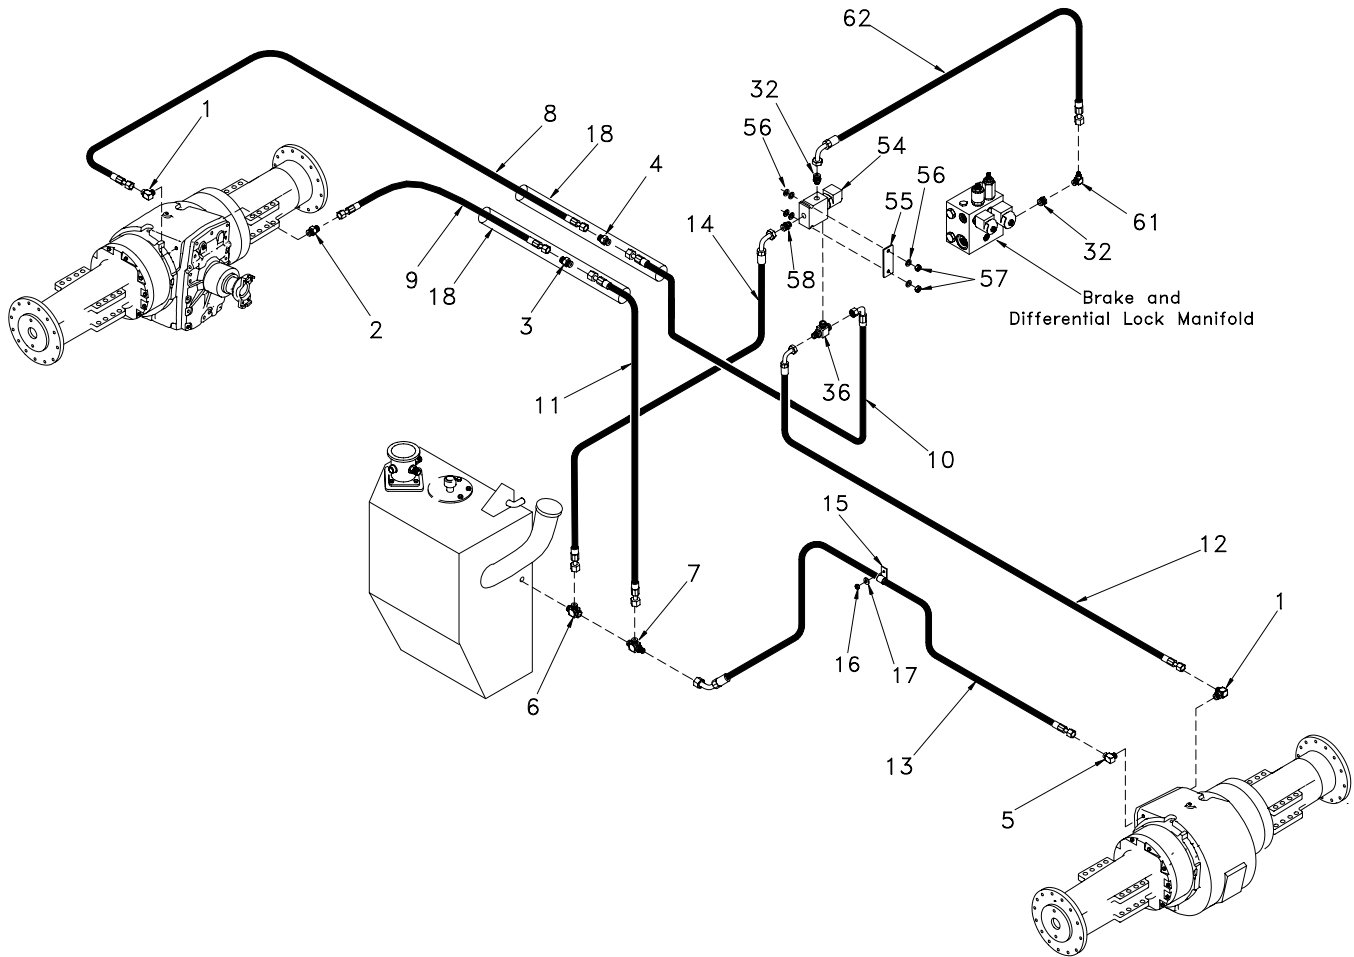

Axle Differential Lock System

Item	Part No.	Qty	Description	Item	Part No.	Qty	Description
1	23945	2	. Fitting, El	15	209696	1	. Clamp
2	209806	1	. Fitting, St	16	224131	1	. Esna Nut
3	209439	1	. Fitting, St	17	223447	1	. Washer
4	209438	1	. Fitting, St	18	R13469	12'	. Sleeve, Cordura
5	208713	1	. Fitting, El	32	211560	5	. Fitting, St
6	11911	1	. Fitting, Te	36	23578	3	. Fitting, Te
7	214316	1	. Fitting, Te	54	* R15653	1	. Diff-Lok Solenoid Valve (403.06A)
8	R12075	1	. Hose Assembly	55	R15657	1	. Platwasher
9	R1938309	1	. Hose Assembly	56	R13811443	6	. Flat Washer
10	R12074	1	. Hose Assembly	57	R13807439	2	. Esna Nut
11	R14782	1	. Hose Assembly	58	211550	1	. Fitting, St
12	227122	1	. Hose Assembly	61	211561	1	. Fitting, El
13	R12071	1	. Hose Assembly	62	R15655	1	. Hose Assembly
14	R14257	1	. Hose Assembly