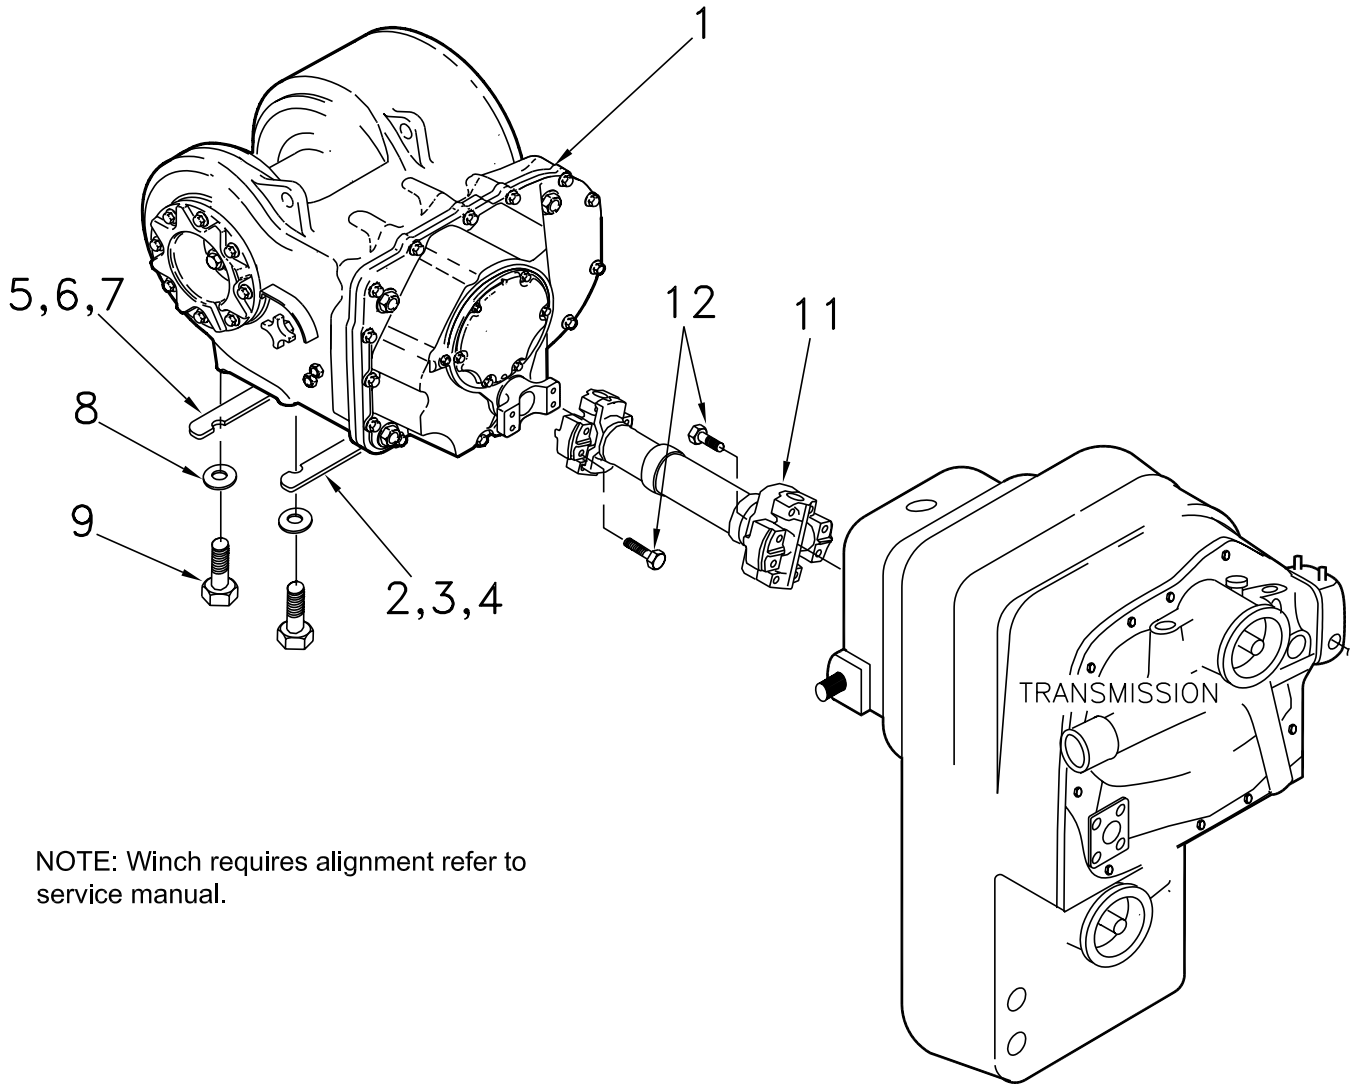

SN H67: 1501-1504, 1506-1507, 1509-1512, 1515-1518,
1520, 1522, 1524, 1526, 1528, 1530, 1532-1567, 1539, 1541-
1543, 1545-1546

NOTE: Winch requires alignment refer to service manual.

Grapple Winch Installation

Item	Part No.	Qty	Description	Item	Part No.	Qty	Description
1	* R14235	1	. Grapple Winch Assy (105.03A)	7	R14024	4	. Shim, Rear
2	R14019	4	. Shim, Front	8	R13811436	8	. Hard Washer
3	R14020	4	. Shim, Front	9	R13811146	8	. Capscrew
4	R14021	4	. Shim, Front	11	* R1937747	1	. Driveline Assembly (402.07A)
5	R14022	4	. Shim, Rear	12	R13806334	8	. Capscrew
6	R14023	4	. Shim, Rear