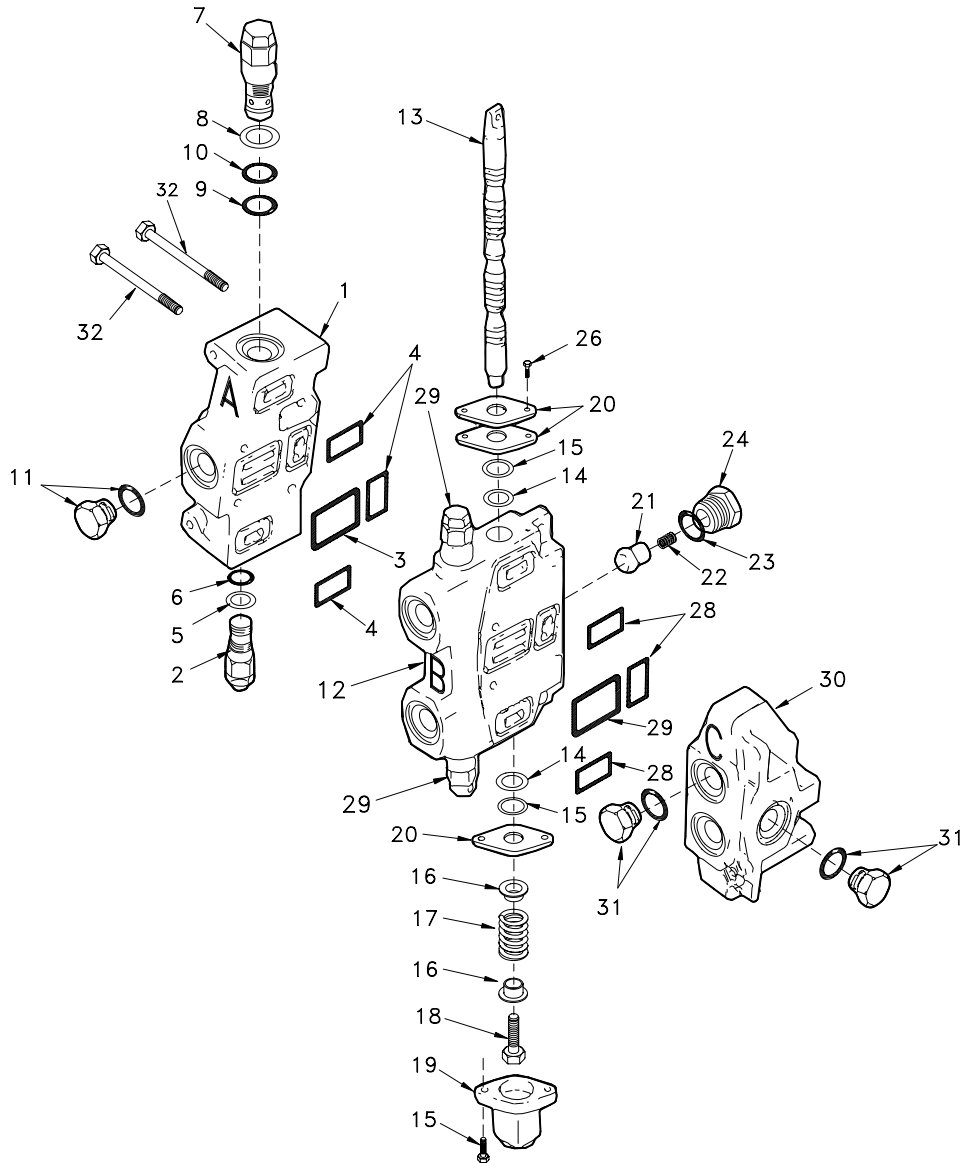

Steering Hydraulic Valve

Item	Part No.	Qty	Description	Item	Part No.	Qty	Description
	R15474		Steering Hydraulic Valve				
A	R15572	1	.. Inlet Section	19	R1992533	1	.. Cap
1	NSS	1	.. Housing	20	R1992538	3	.. Retainer
2	244978	1	.. Plug	21	R1992608	1	.. Poppet
3	*b R12969463	1	.. Seal	22	R1992607	1	.. Spring
4	*b R12969462	3	.. Seal	23	*c R12969468	1	.. O-Ring
5	R5209870	1	.. Gasket	24	230558	1	.. Check Cap
6	R13803625	1	.. Seal	25	R13803338	2	.. Capscrew
7	244917	1	.. Main Relief	26	R13803337	2	.. Capscrew
8	R5209870	1	.. Gasket	27	*b,*c R12969463	1	.. Seal
9	R13803625	1	.. O-Ring	28	*b,*c R12969462	3	.. Seal
10	R15534	1	.. Backup Ring	29	*a R12969505	2	.. Port Relief
11	R15575	1	.. Plug	C	R15577	1	.. Outlet Section
	R13806937		.. O-Ring	30	NSS	1	.. Housing
B	R15576	1	.. Steering Section	31	R15575	2	.. Plug
12	NSS	1	.. Housing		R13806937	1	.. O-Ring
13	NSS	1	.. Spool	33	R15578	4	.. Stud Assembly
14	*c R12969494	2	.. Seal				
15	*c R1992539	2	.. Backup Ring				
16	R1992534	2	.. Guide				
17	R1992605	1	.. Return Spring				
18	R1566888	1	.. Bolt				

*a Uses Seal Kit P/N R12969581 (Seals one Relief)

*b Included in Seal Kit P/N R12607050 (Seals one section)

*c Included in Seal Kit P/N R12969637