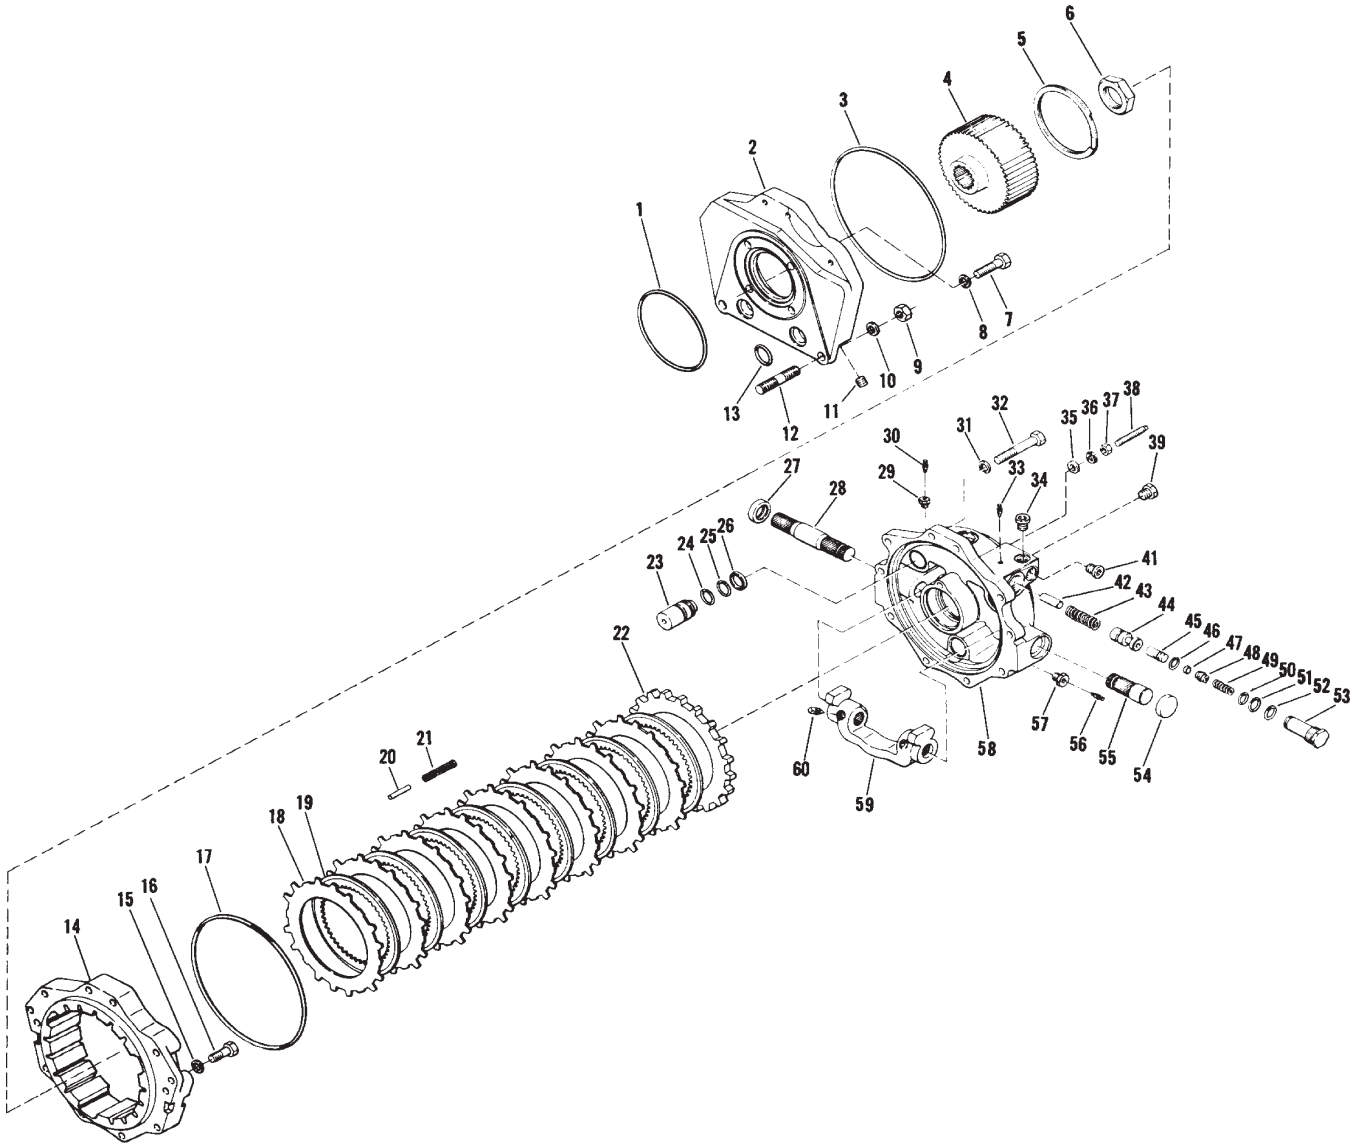

Transmission - Hydraulic Brake

Item	Part No.	Qty	Description	Item	Part No.	Qty	Description
	R12574779		Transmission (continued)				
	R801805		Seal Kit	31	R13800829	10	. Lockwasher
1	R13803660	1	. O-Ring	32	R13800224	10	. Capscrew
2	R233888	1	. Adapter	33	*a R1992651	1	. Bleed Screw
3	R13803670	1	. O-Ring	34	R13803421	1	. Plug
4	R243951	1	. Hub	35	R619023	1	. Washer
5	R4095201	1	. Ring	36	R231709	1	. Washer
6	R231639	1	. Nut	37	R13803675	1	. Nut
7	R233534	4	. Screw	38	R231705	1	. Screw
8	R106547	4	. Washer	39	R13802604	1	. Plug
9	R13806803	2	. Nut	41	R13803421	1	. Plug
10	R13800832	2	. Washer	42	*a R238270	1	. Stop
11	R13810545	1	. Plug	43	*a R231034	1	. Spring
12	R245229	2	. Stud	44	*a R240978	1	. Spool
13	R13803638	2	. O-Ring	45	*a R236893	1	. Piston
14	R231693	1	. Housing	46	*a R13804001	1	. O-Ring
15	R13800829	2	. Lockwasher	47	*a R227881	1	. Cup
16	R13801831	2	. Capscrew	48	*a R240979	1	. Expander
17	R13803670	1	. O-Ring	49	*a R4200080	1	. Spring
18	R4095205	8	. Disc	50	*a R237331	1	. Back-up Ring
19	R4095206	8	. Disc	51	*a R13804003	1	. O-Ring
20	R231055	6	. Pin	52	*a R13804059	1	. O-Ring
21	R234834	6	. Spring	53	*a R239493	1	. Housing
22	R231699	1	. Plate	54	R231751	1	. Plug
23	*a R236892	3	. Piston	55	R231703	1	. Shaft
24	*a R13804005	3	. O-Ring	56	*a R641297	1	. Bleed Screw
25	*a R13804005	3	. O-Ring	57	*a R238426	1	. Seat
26	*a R231701	3	. Ring	58	231741	1	. Cover and Housing Assembly
27	R231708	1	. Seal	59	R235435	1	. Yoke
28	R245867	1	. Shaft	60	R201607	2	. Lockwasher
29	*a R238425	1	. Plug				
30	*a R641297	1	. Bleed Screw				

*a Included with Cover and Housing Assembly, Item 58