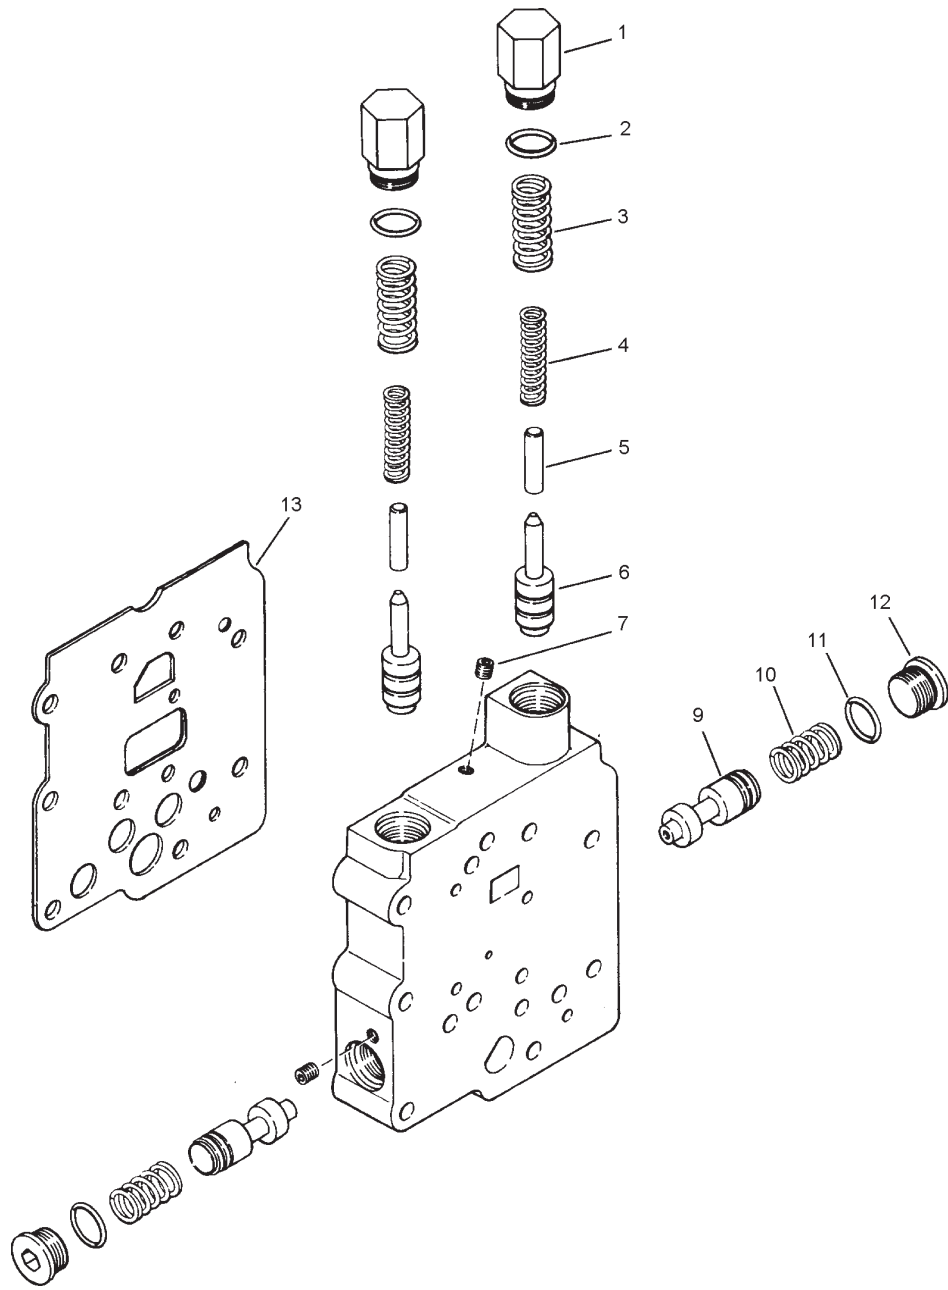

Transmission Modulated Valve

Item	Part No.	Qty	Description	Item	Part No.	Qty	Description
R18132				Transmission (continued)			
1	*a 242574	2	Plug	10	*a 228774	2	Spring
2	*a 209207	2	O-Ring	11	*a 209207	2	O-Ring
3	*a R241662	2	Spring	12	*a 228773	2	Fitting
4	*a R241667	2	Spring	13	R12001957	1	Gasket
5	*a R237084	2	Pin				
7	*a 232076	2	Pipe Plug				
8	R243373	1	Valve				

*a included in R243373 Valve