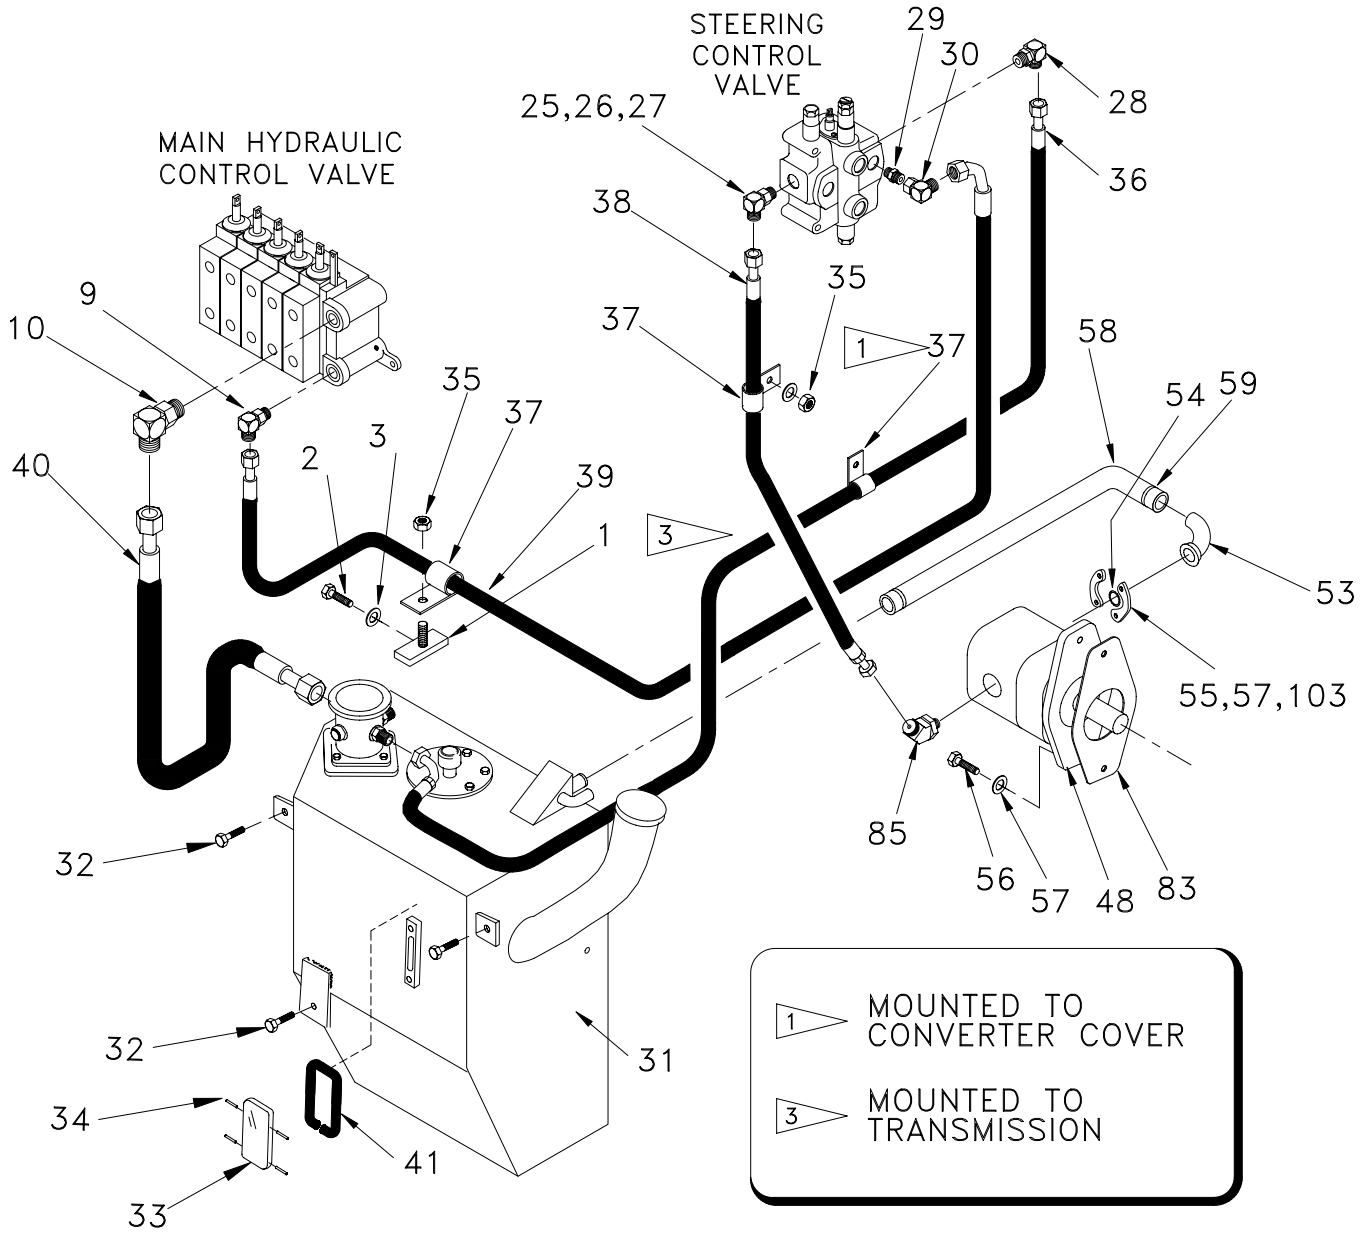

Common Hydraulic System

Item	Part No.	Qty	Description	Item	Part No.	Qty	Description
1	R14458	1	. Bracket	37	R13805003	2	. Clip, Insulated
2	R13811059	1	. Capscrew	38	R12359	1	. Hose Assembly
3	R13806996	3	. Lockwasher	39	R12360	1	. Hose Assembly
9	225129	1	. Fitting, El	40	R12612	1	. Hose Assembly
10	R14513	1	. Fitting, Ff	41	R15395	1	. Seal
25	507535	1	. Fitting	48	* R14410	1	. Main Hydraulic Pump (902.01A)
26	11860	1	. Fitting, El	53	205207	1	. Fitting, El
27	236625	1	. Coupler, Male	54	R13802765	1	. O-Ring
28	209715	1	. Fitting, El	55	209537	2	. Clamp Half
29	209323	1	. Fitting, St	56	R13811075	2	. Capscrew
30	209112	1	. Fitting, El	57	R13802576	6	. Lockwasher
31	* R14341	1	. Hyd. Tank Assembly (901.10A)	58	R14291	1	. Hose
32	R13811121	3	. Capscrew	59	218642	2	. Clamp, T-Bolt
33	R14375	1	. Guard	83	R762746	1	. Gasket
34	R13809742	4	. Pin, Spring	85	209147	1	. Fitting, Ff
35	223654	16	. Nut, Esna	103	R13801842	4	. Capscrew
36	R12611	1	. Hose Assembly