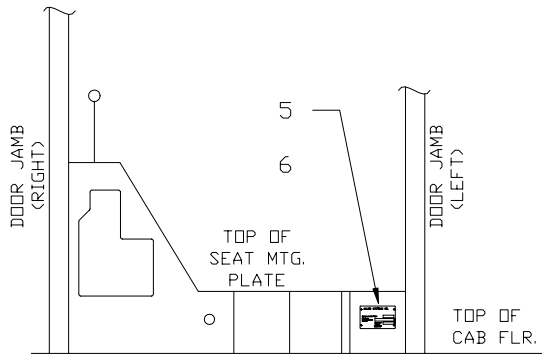

S/N H67: 1508, 1513-1514, 1525, 1527, 1548-1549, 1555, 1568-1572,
1578-1579, 1585-1586, 1599-1600, 1603-1604, 1606-1609, 1612, 1614,
1623, 1632, 1639, 1645

SECTION B-B