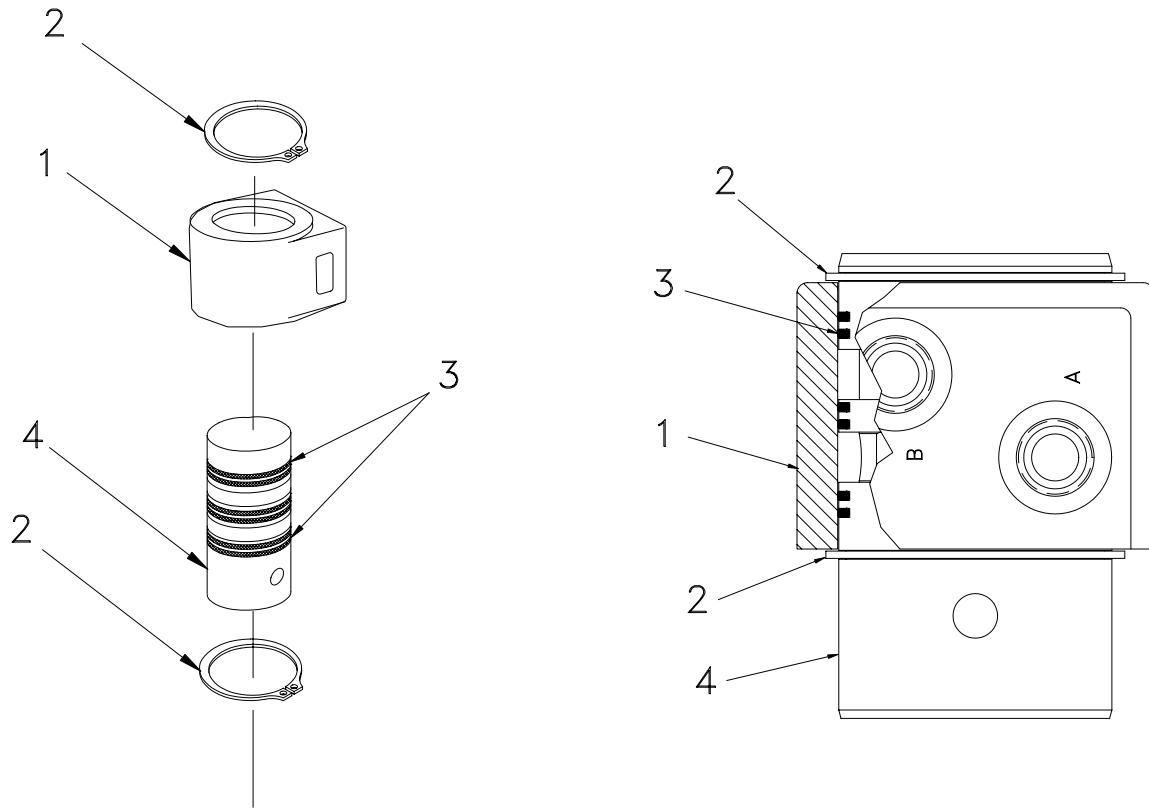

Parallelogram Boom and Rotor Manifold Assembly

Item	Part No.	Qty	Description	Item	Part No.	Qty	Description
	R1935796	1	Boom & Rotor Manifold Assy				
1	R1935470	1	. Housing	3	R1930909	6	. Seal Ring
2	R214337	2	. Snap Ring	4	R1931698	1	. Shaft