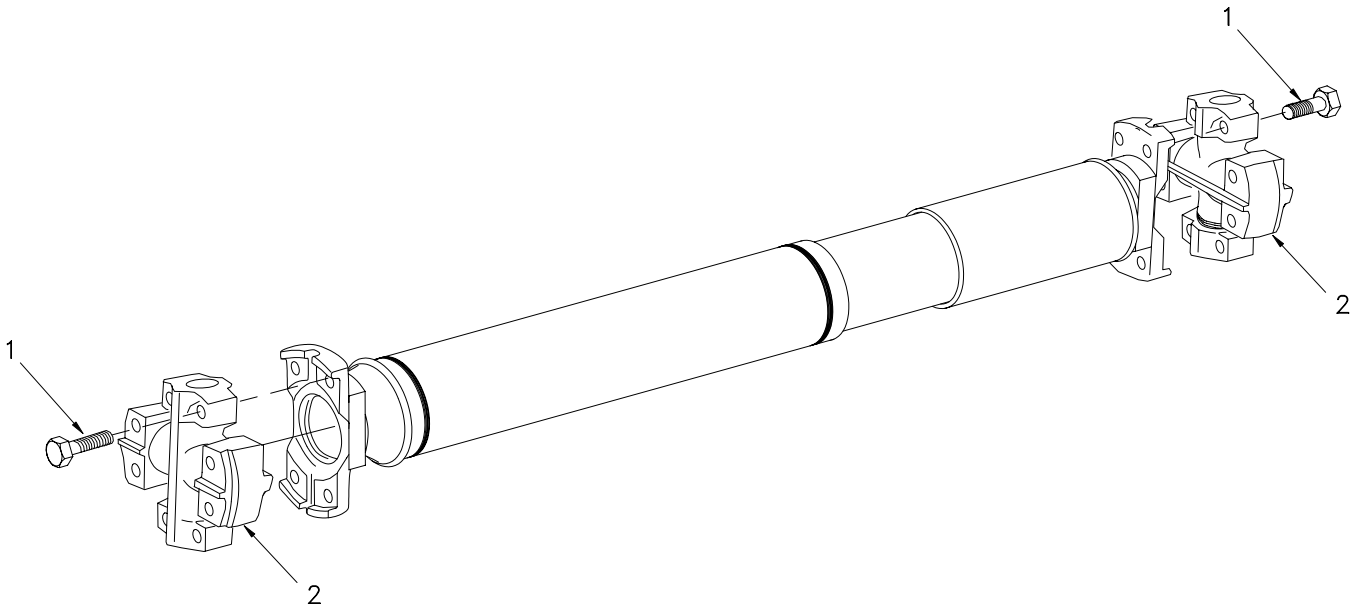

Driveline - Transmission to Front Axle

Item	Part No.	Qty	Description	Item	Part No.	Qty	Description
	R16001		Driveline				
1	R12968397	2	. U-Joint Assembly				
2	R13802020	4	. . Capscrew