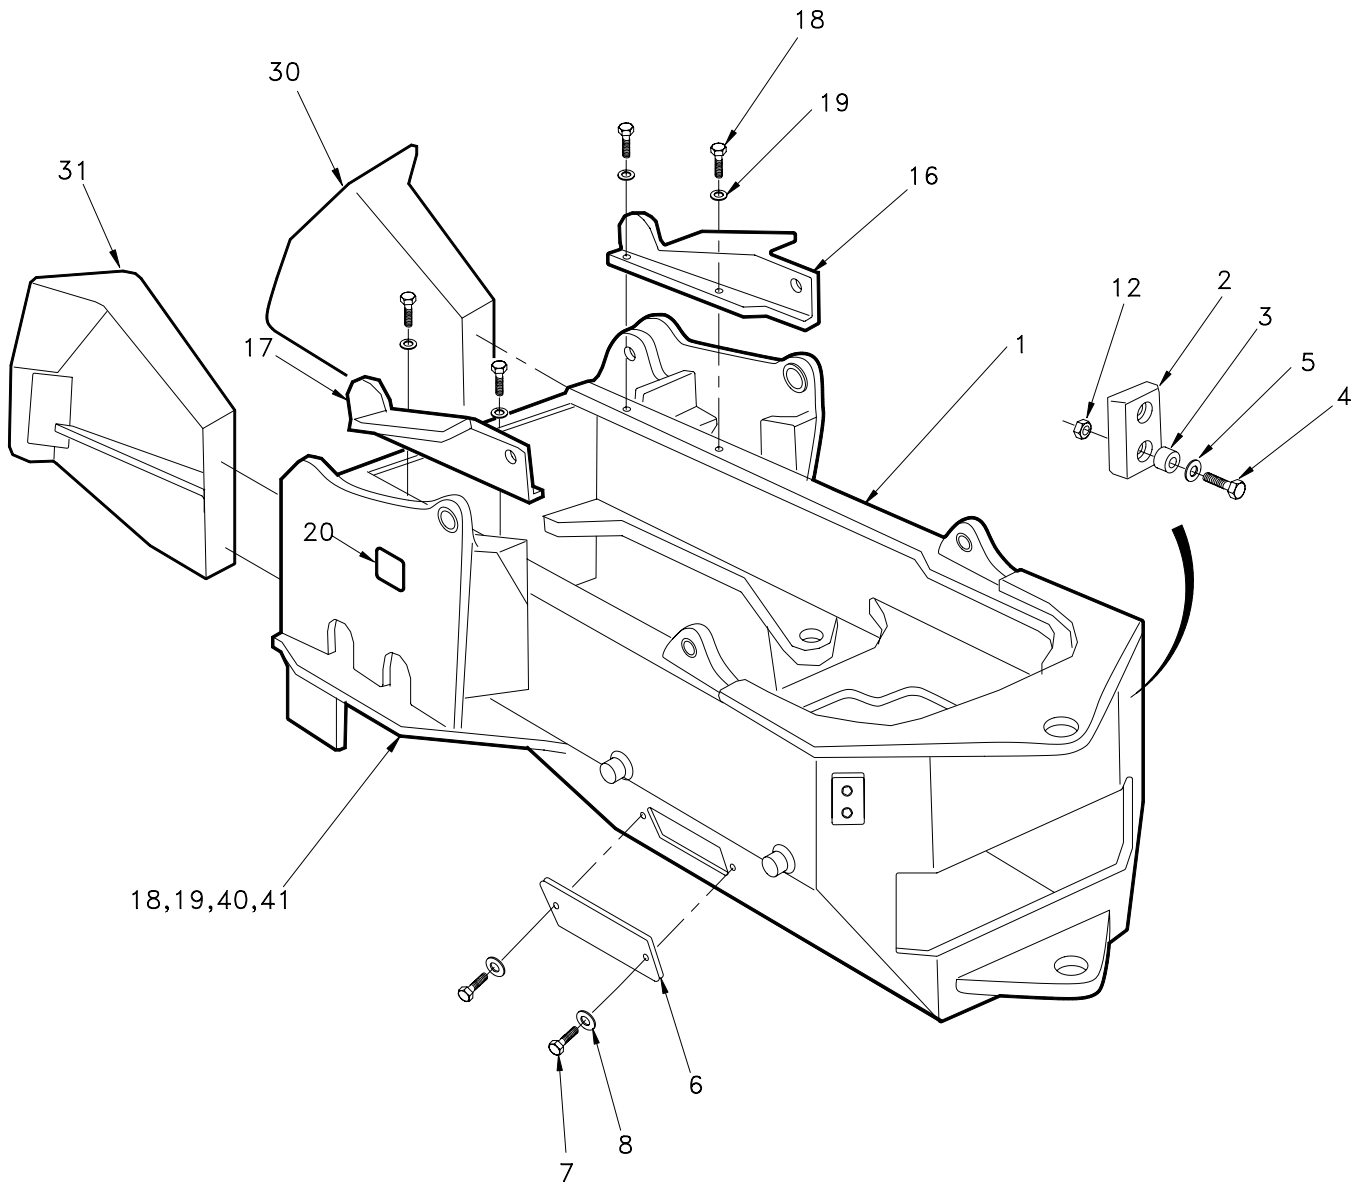

Parallelogram Rear Frame

Item	Part No.	Qty	Description	Item	Part No.	Qty	Description
1	R15608	1	. Rear Frame, Grapple	16	R14649	1	. Plate, LH Cover
2	R16540	2	. Stop, Steering	17	R14650	1	. Plate, RH Cover
3	R1903680	4	. Tube, Spacer	18	R13811146	12	. Capscrew
4	R13811076	8	. Capscrew	19	R13811436	12	. Hard Washer
5	R13811433	16	. Hard Washer	20	R12575959	2'	. Trim, Edge
6	R1937203	2	. Cover Assembly	30	R14183	1	. Fender, LH
7	R13811122	4	. Capscrew	31	R14182	1	. Fender, RH
8	R13811435	4	. Hard Washer	40	R14615	1	. Cover
12	R13811177	4	. Nut, Hex	41	R13812518	4	. Lockwasher