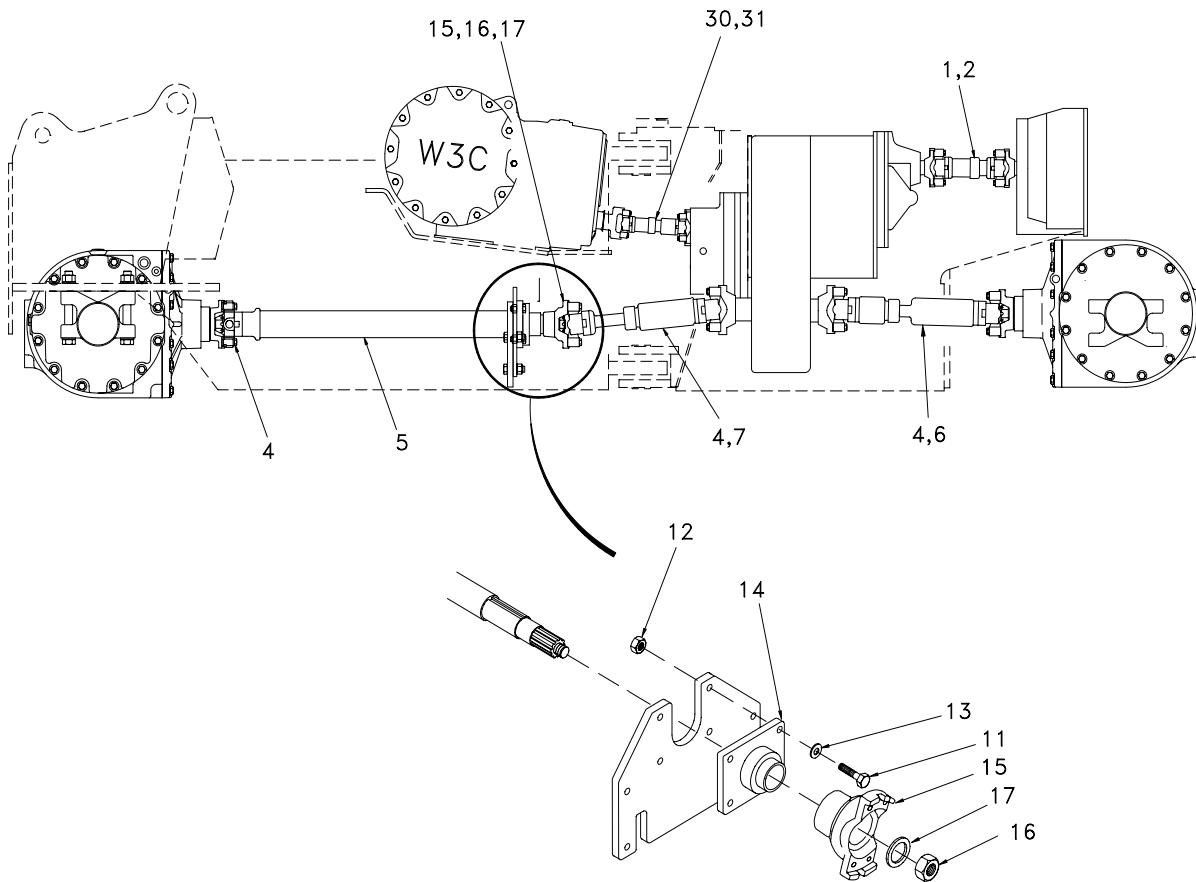

Driveline Installation

Item	Part No.	Qty	Description	Item	Part No.	Qty	Description
1	R12568623	1	. Driveline Assembly (402.02A)	13	R13811435	4	. Hard Washer
2	R13806334	8	. Capscrew	14	R1938169	1	. Bearing/Seal Assembly
4	210961	20	. Capscrew	15	R1929342	1	. Yoke
5	R14568	1	. Driveline Assembly (402.03A)	16	R1929492	1	. Locknut
6	R16001	1	. Driveline Assembly (402.05B)	17	R1929491	1	. Washer
7	R15659	1	. Driveline Assembly (402.06B)	61	R19110	1	. Hose Guide (Not Illustrated)
11	R13801872	2	. Capscrew	62	241051	2	. Capscrew (Not Illustrated)
12	R13811195	4	. Locknut