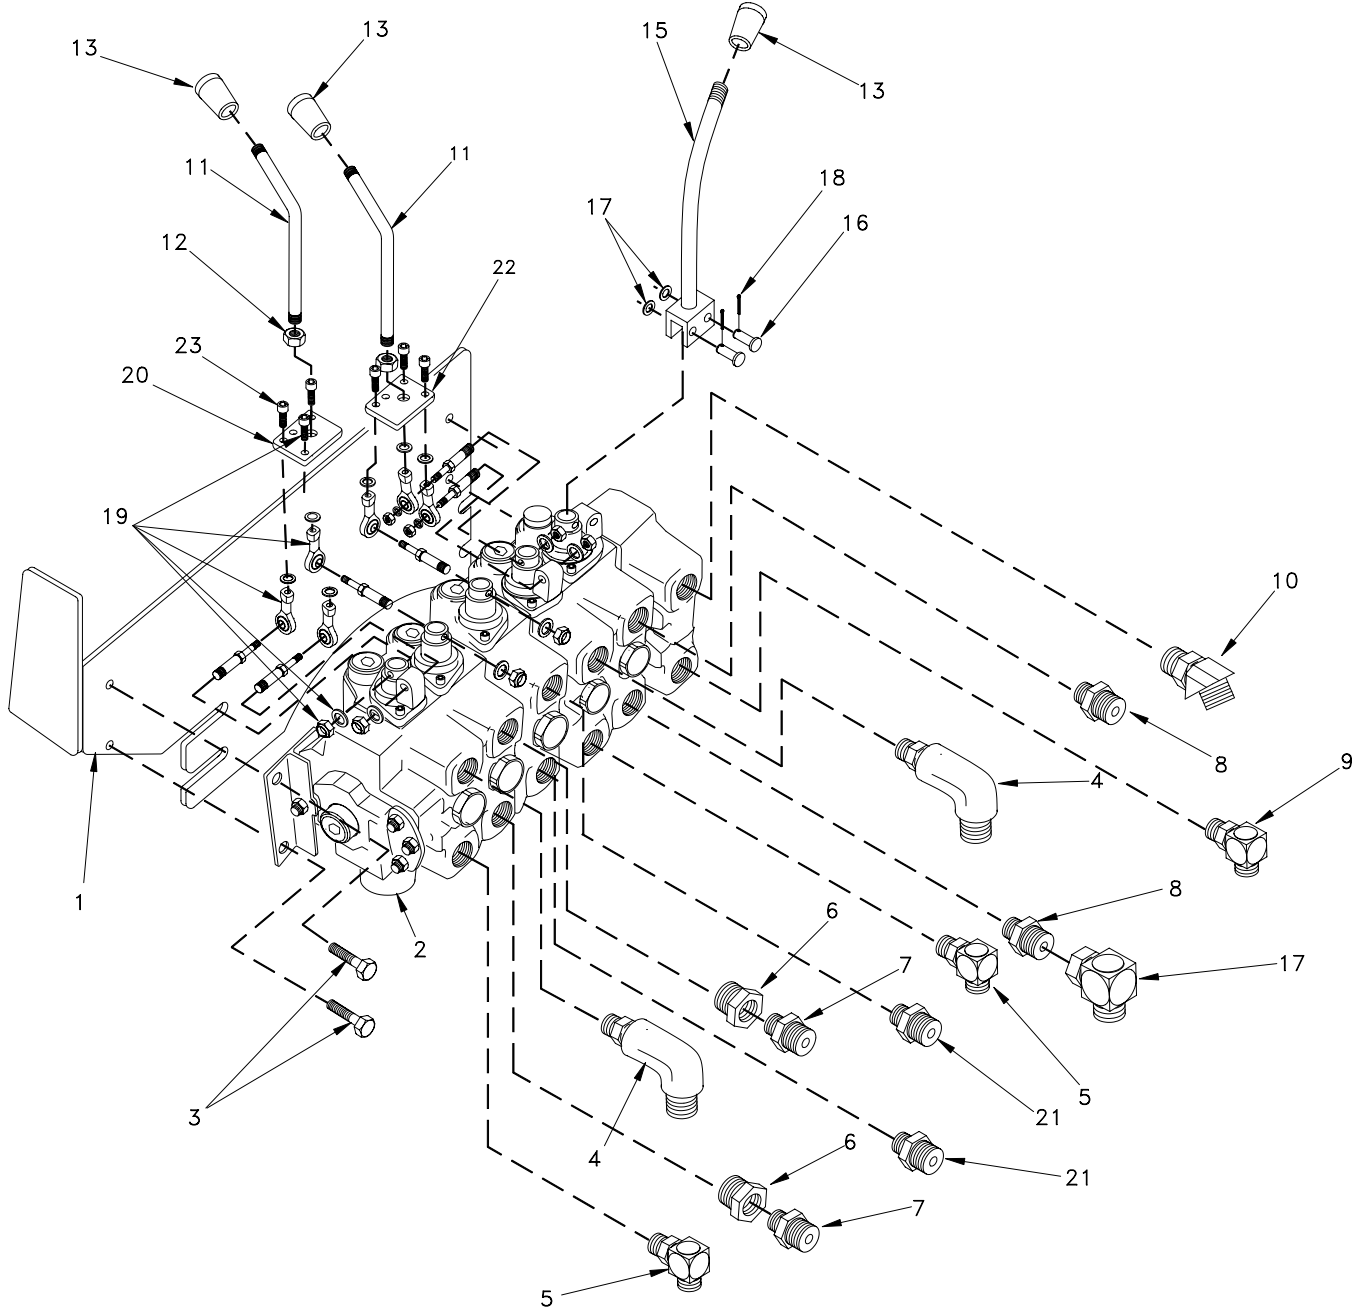

Used on Unit S/N H671516-1547

Parallelogram Hydraulic Control Valve Installation

Item	Part No.	Qty	Description	Item	Part No.	Qty	Description
	R15090		Parallelogram Cntrl Valve Inst.				
1	R14231	1	. Control Mount	13	R14520	3	. Knob, Black
2	* R13650	1	. Hyd. Control Valve (903.04A)	14	210769	1	. Fitting, El
3	201602	4	. Capscrew	15	R14516	1	. Lever
4	R12572719	2	. Fitting	16	R14521	2	. Pin, Clevis
5	209490	2	. Fitting, El	17	R13811444	2	. Flat Washer
6	R832154	2	. Fitting, St	18	R13800353	2	. Pin, Cotter
7	211560	2	. Fitting, St	19	R14451	2	. Kit, Tie Rod
8	209069	2	. Fitting, St	20	R14586	1	. Plate
9	225129	1	. Fitting, El	21	209215	2	. Fitting, St
10	R14513	1	. Fitting, Ff	22	R15201	1	. Plate
11	R14412	2	. Rod	23	R13811617	6	. Capscrew
12	R13806770	2	. Nut, Hex