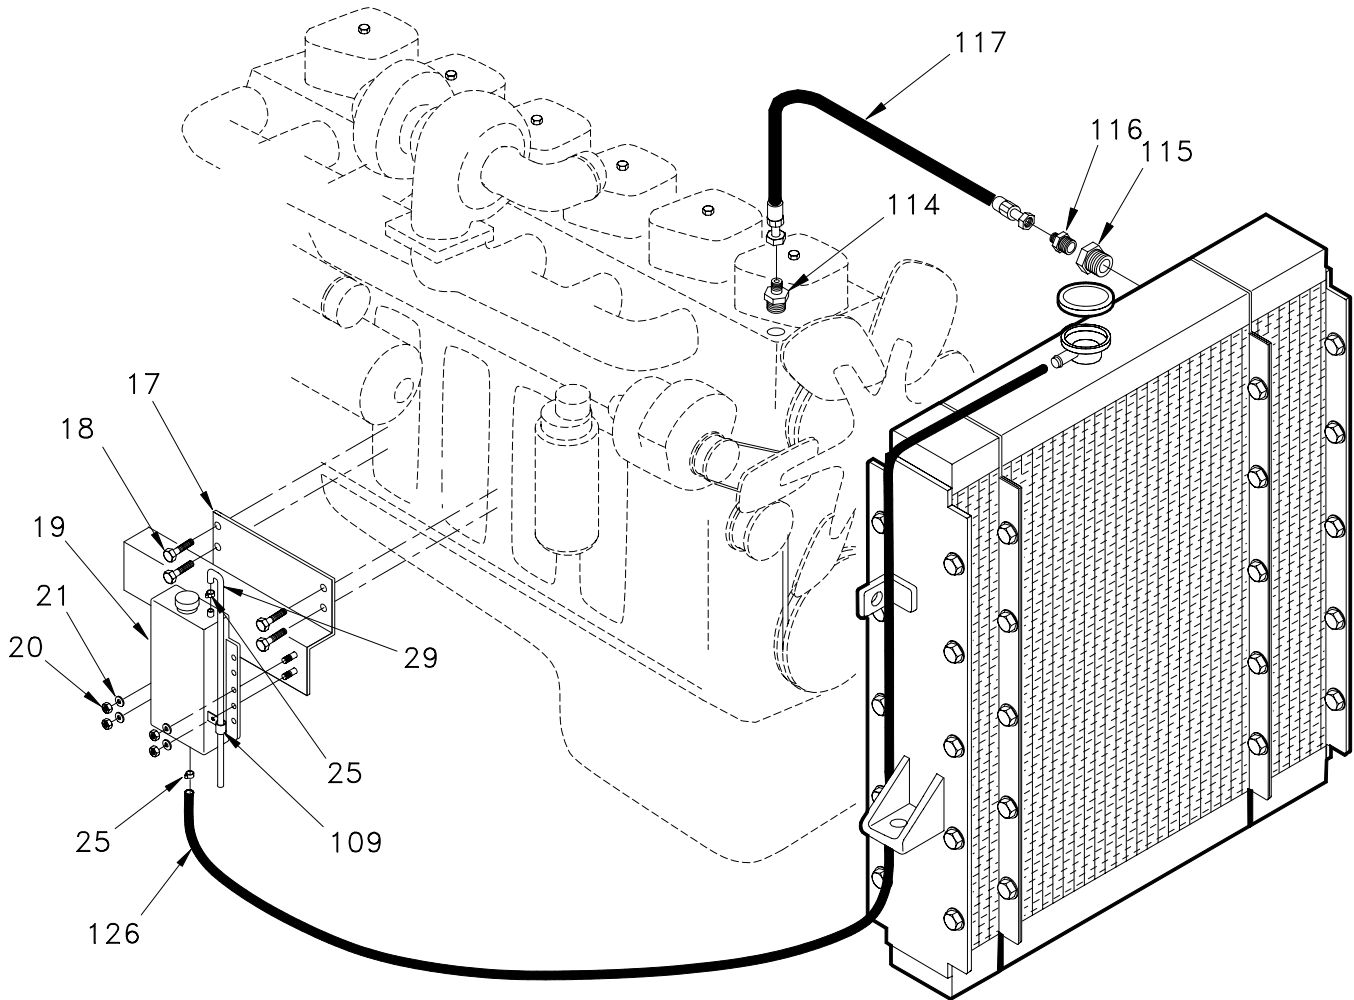

SN H67: 1610, 1615-1616, 1630, 1634 & units 1501 through 1633 that have been converted to the three section radiator.

Coolant Recovery Tank Installation

Item	Part No.	Qty	Description	Item	Part No.	Qty	Description
17	R11651	1	. Bracket	109	209578	1	. Clamp
18	R13811225	4	. Capscrew	114	16268	1	. Fitting, St
19	R11166	1	. Overflow Bottle	115	23944	1	. Fitting, St
20	R13811191	4	. Locknut	116	229666	1	. Fitting, St
21	R13811431	16	. Hard Washer	117	216784	1	. Hose Assembly
25	R6515575	8	. Hose Clamp	126	R12000059	8'	. Fuel Hose
29	R12000059	2'	. Fuel Hose