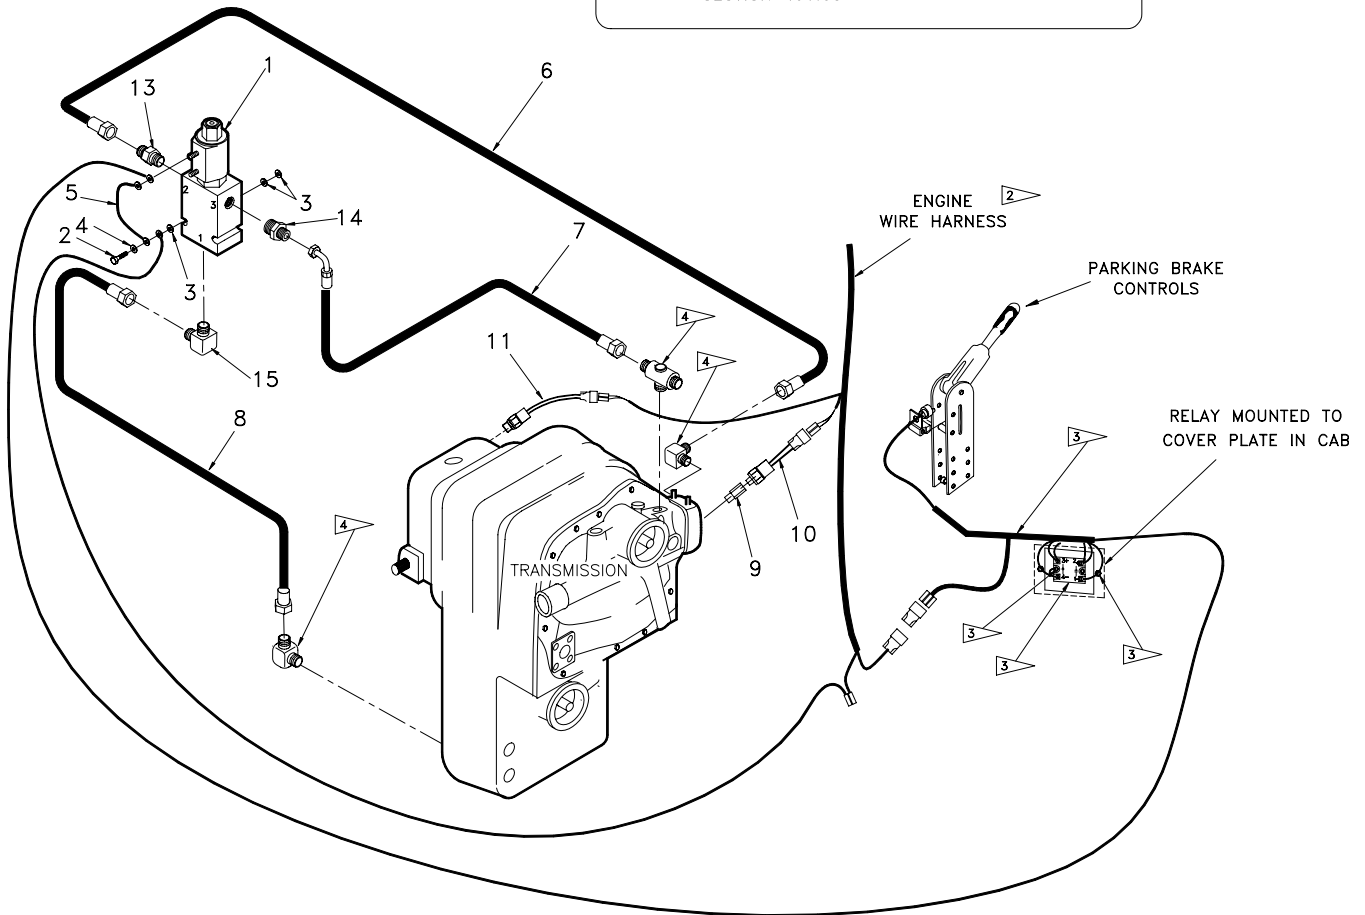

- 1 ▸ SEE WINCH HYDRAULICS SECTION 9
- 2 ▸ SEE ENGINE ELECTRICAL SECTION 301.02
- 3 ▸ SEE CAB ELECTRICAL SYSTEM SECTION 301.03
- 4 ▸ SEE TRANSMISSION AND CONVERTER PLUMBING SECTION 401.05

Declutch System

Item	Part No.	Qty	Description	Item	Part No.	Qty	Description
	R18668		Declutch System				
1	* R13653	1	. Valve, Solenoid (401.10A)	9	R1517252	1	. Fitting
2	R13810996	2	. Capscrew	10	R11152	1	. Switch, Pressure
3	R13811443	6	. Flat Washer	11	R11155	1	. Switch, Pressure
4	00103319	2	. Lock Washer	13	223929	1	. Fitting, St
5	R10075	1	. Diode Assembly	14	211560	1	. Fitting, St
6	R12033	1	. Hose Assembly	15	R13466	1	. Fitting
7	R12124	1	. Hose Assembly				
8	R12227	1	. Hose Assembly