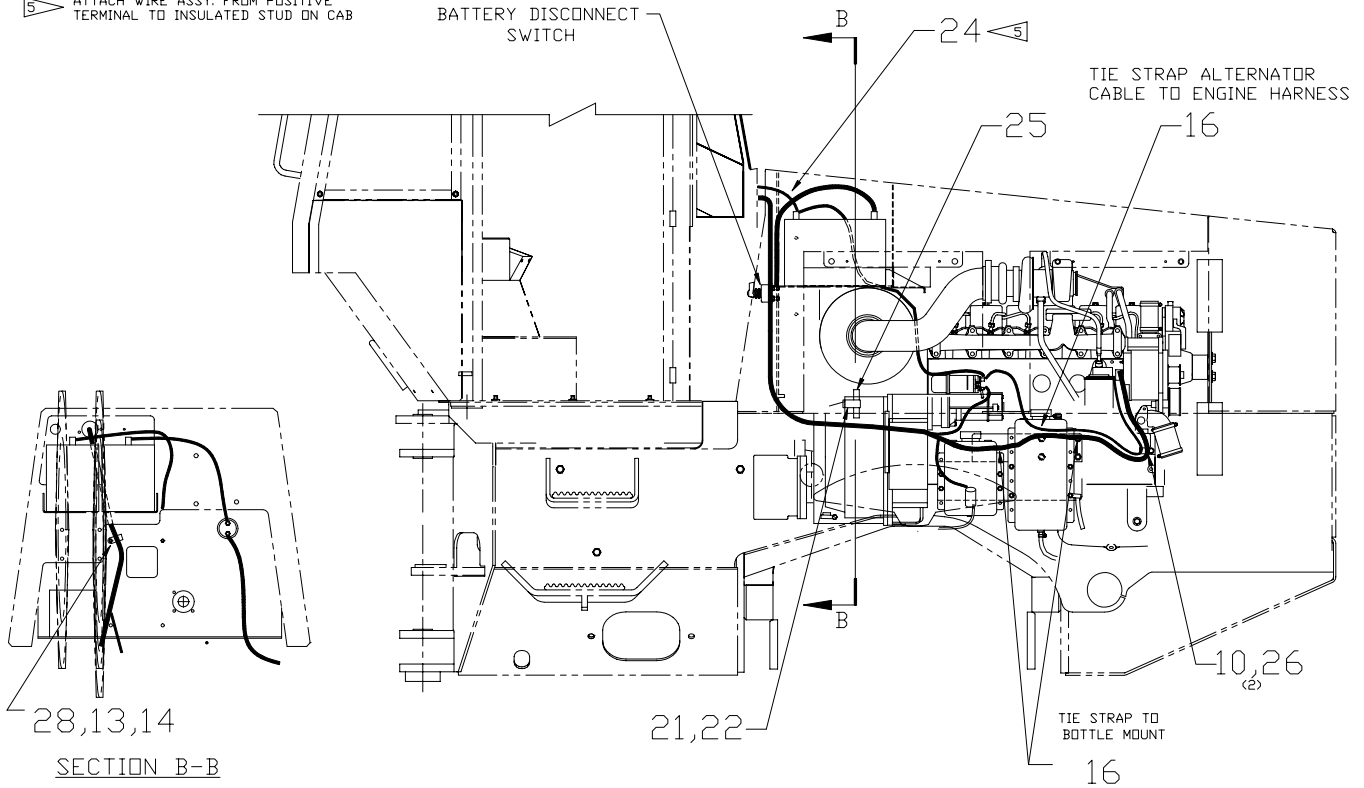

Electrical System

Item	Part No.	Qty	Description	Item	Part No.	Qty	Description
10	209578	3	. Clamp	19	R1935327	1	. Spacer
11	R13803042	2	. Clip, Insul	21	R14589	1	. Bracket
12	R13811191	3	. Locknut	22	R13811056	1	. Capscrew
13	R13811431	3	. Hard Washer	23	R15540	1	. Cable Assembly, Alternator
14	R13803051	1	. Clip, Insul	24	R15546	1	. Cable Assembly, Battery/Cab
15	R13810028	2	. Clamp, Insul	25	R13803059	1	. Clip, Insul
16	R1736910	3	. Tie Strap	26	R13811225	3	. Capscrew
17	R10696	1	. Wire Harness, Frame Ground	27	R13807642	2	. Clip, Insul
18	R1905013	1	. Ground Cable	28	R13811035	1	. Capscrew