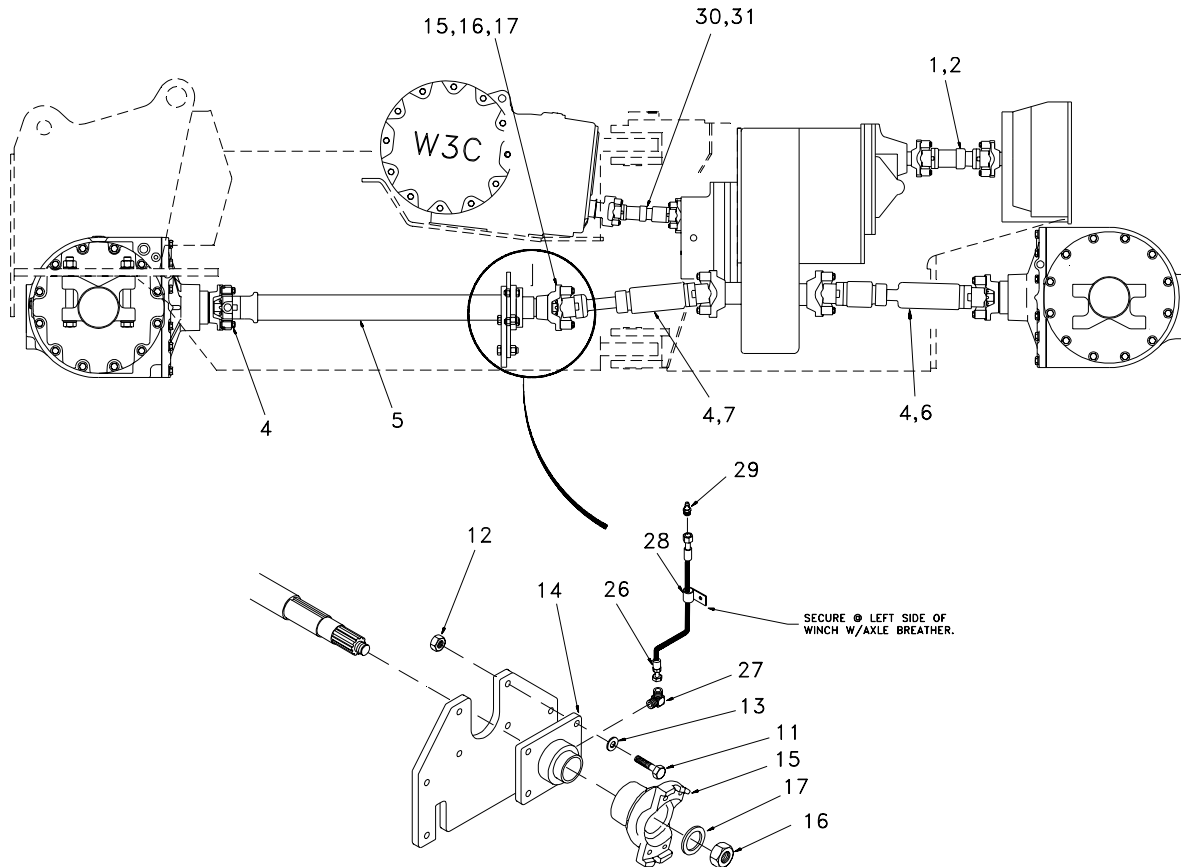

Driveline Installation

Item	Part No.	Qty	Description	Item	Part No.	Qty	Description
1	* R12568623	1	. Driveline Assembly (402.02A)	14	R1938169	1	. Bearing/Seal Assembly
2	R13806334	8	. Capscrew	15	R1929342	1	. Yoke
4	210961	20	. Capscrew	16	R1929492	1	. Locknut
5	* R14568	1	. Driveline Assembly (402.03A)	17	R1929491	1	. Washer
6	* R16001	1	. Driveline, Assembly (402.05A)	26	R14803	1	. Hose Assembly
7	* R15659	1	. Driveline Assembly (402.06B)	27	R1518609	1	. Fitting
11	R13801872	4	. Capscrew	28	R13803039	1	. Clip, Insul
12	R13811195	4	. Locknut	29	00271285	1	. Fitting, Lube
13	R13811435	4	. Hard Washer