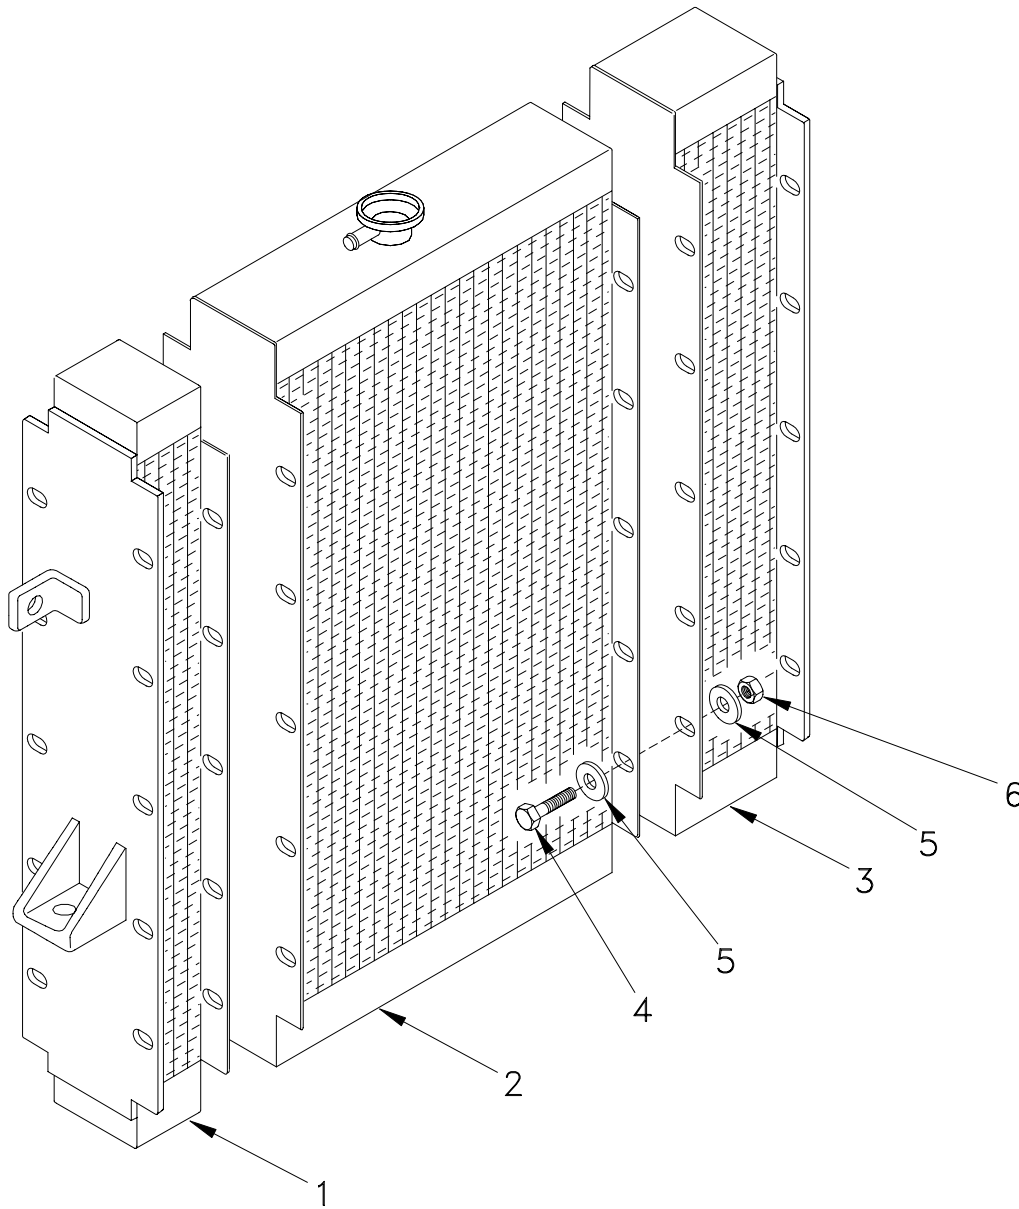

SN H67: 1610, 1615-1616, 1630, 1634-1647 & units 1501 through 1634 that have been converted to the three section radiator.

Radiator

Item	Part No.	Qty	Description	Item	Part No.	Qty	Description
	243996		Radiator				
1	244524	1	. Hydraulic Oil Cooler	4	R13811035	20	. Capscrew
2	244523	1	. Radiator Core	5	R13806980	40	. Washer
3	244522	1	. Torque Converter Oil Cooler	6	R13804124	20	. Nut