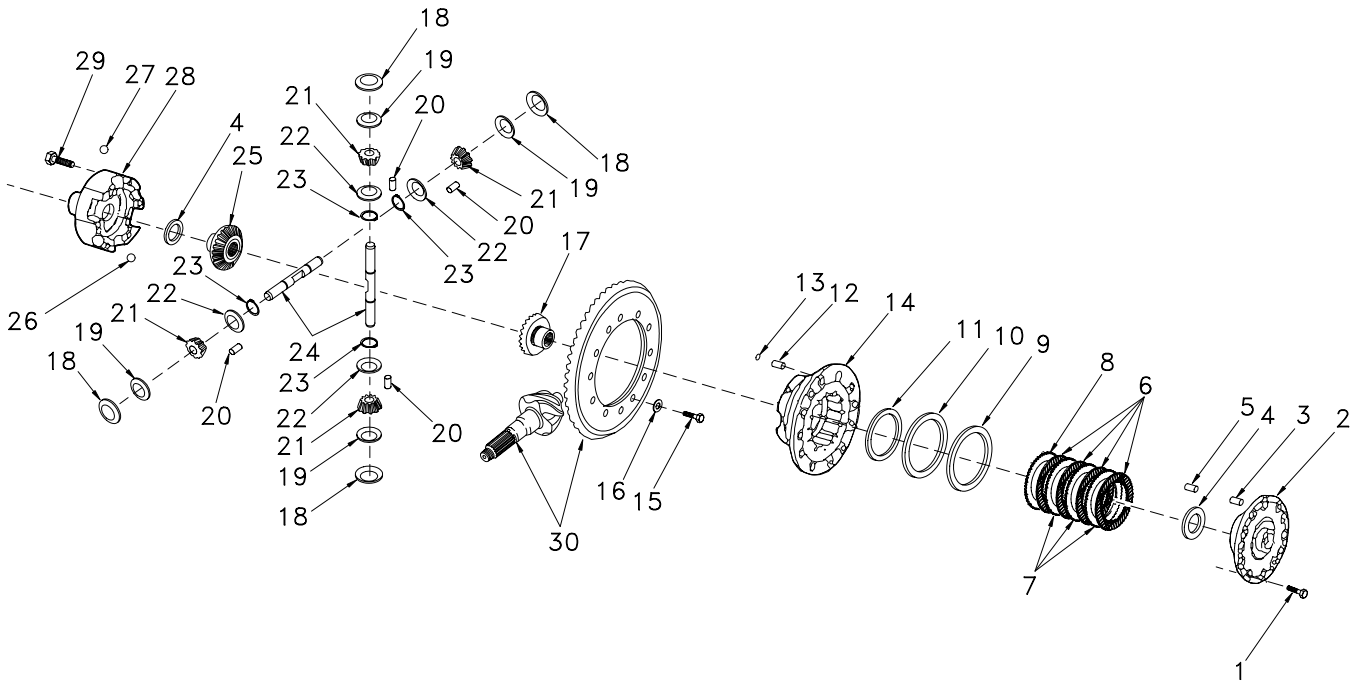

Front Axle Differential (with Optional Diff. Lock)

Item	Part No.	Qty	Description	Item	Part No.	Qty	Description
	R14274		Front Axle (continued)				
1	R14904	2	. Capscrew	16	R14919	12	. Washer
2	R14905	1	. Cover	17	R14920	1	. Side Gear
3	R14906	3	. Spring Pin	18	R14921	4	. Thrust Washer
4	R14907	2	. Thrust Washer	19	R14922	4	. Thrust Washer
5	R14908	3	. Spring	20	R14923	104	. Needle Roller
6	R14909	4	. Disk	21	R14924	4	. Pinion
7	R14910	3	. Clutch Plate	22	R14925	4	. Thrust Washer
8	R14911	1	. Clutch Plate	23	R14926	4	. Snap Ring
9	R14912	1	. Piston	24	R14927	2	. Pinion Shaft
10	R14913	1	. Washer	25	R14928	1	. Side Gear
11	R14914	1	. Washer	26	232585	1	. Ball
12	R14915	1	. Bushing	27	R14929	2	. Ball
13	R14916	1	. Packing	28	R14930	1	. Housing
14	R14917	1	. Housing	29	R14931	8	. Capscrew
15	R14918	12	. Capscrew	30	R14986	1	Ring Gear Set