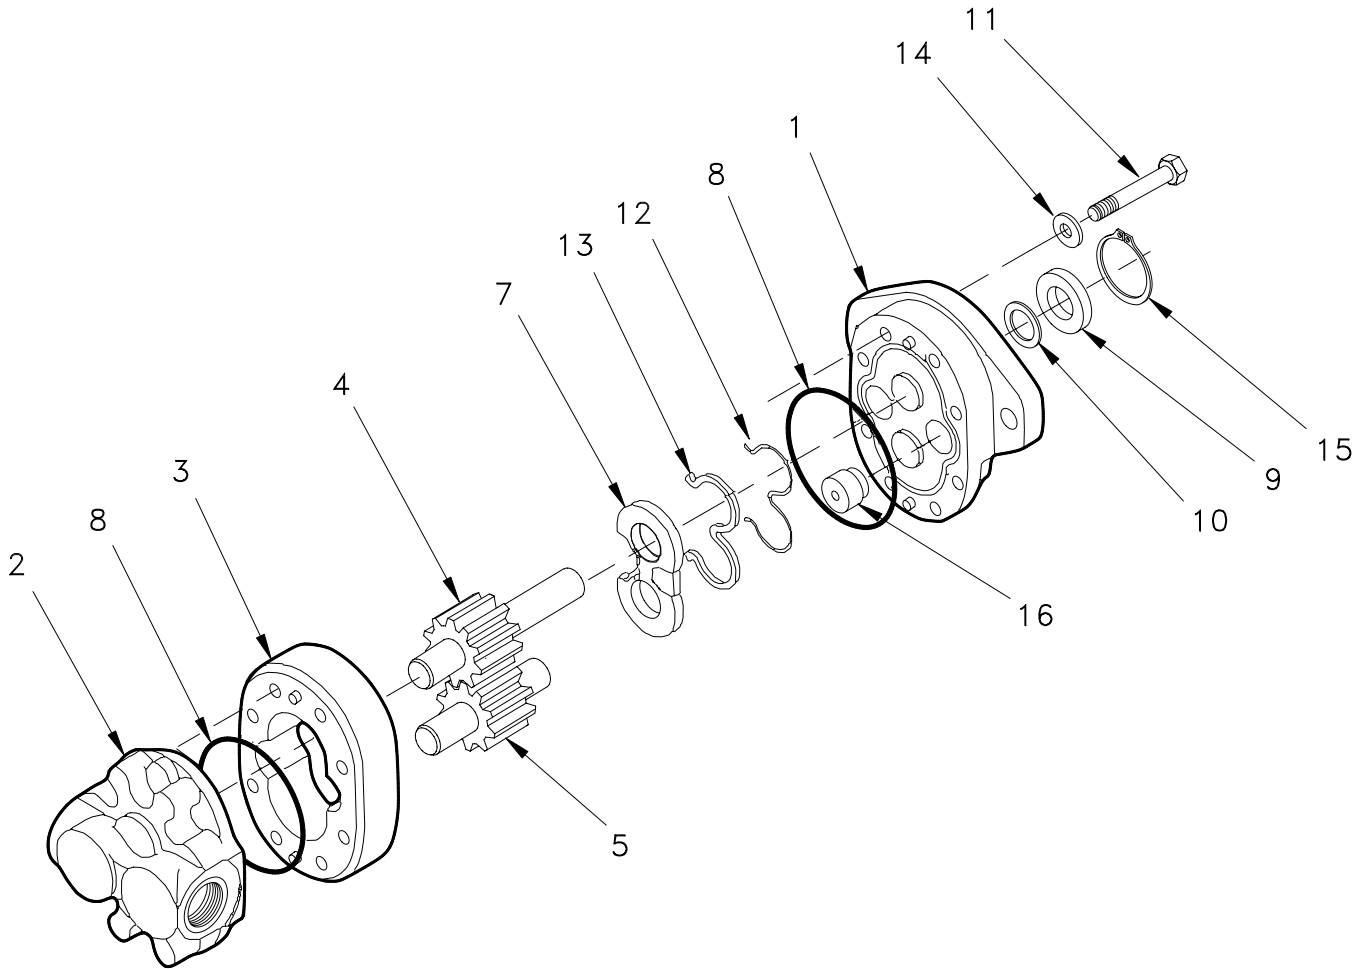

Brake Hydraulic Pump

Item	Part No.	Qty	Description	Item	Part No.	Qty	Description
	R14409		Brake Hydraulic Pump				
1	R14769	1	. Front Plate	11	R14774	8	. Capscrew
2	R14770	1	. Back Plate	12	*a -----	1	. Gasket
3	R14771	1	. Body	13	*a -----	1	. Seal
4	R14772	1	. Drive Gear	14	R14775	4	. Washer
5	R14773	1	. Idler Gear	15	R14776	1	. Ring, Retaining
7	*a -----	1	. Wear Plate	16	*a -----	1	. Plug
8	*a -----	2	. O-Ring				
9	*a -----	2	. Seal				
10	*a -----	1	. Washer				

*a Repair Kit P/N R14777