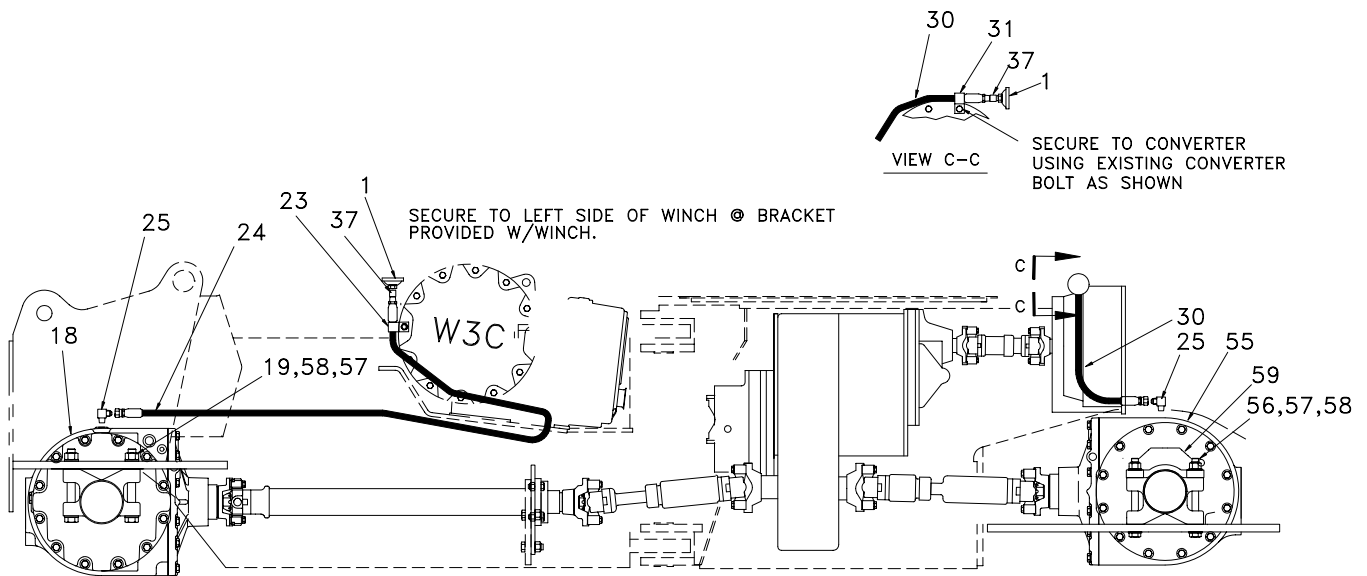

Axle Installation

Item	Part No.	Qty	Description	Item	Part No.	Qty	Description
1	R238535	2	Breather	31	R13803046	1	Clip, Insul
18	243215	1	Axle, Dif-Lok	37	R13803988	2	Fitting, St
19	R14597	12	Capscrew	55	243439	1	Axle, Front Dif-Lok
23	R13803049	1	Clip, Insul	56	R14645	8	Capscrew
24	R14788	1	Hose Assembly	57	R13813326	16	Hard Washer
25	209410	2	Fitting, El	58	R13805170	8	Locknut
30	R12421	1	Hose Assembly	59	R14543	2	Axle Stop