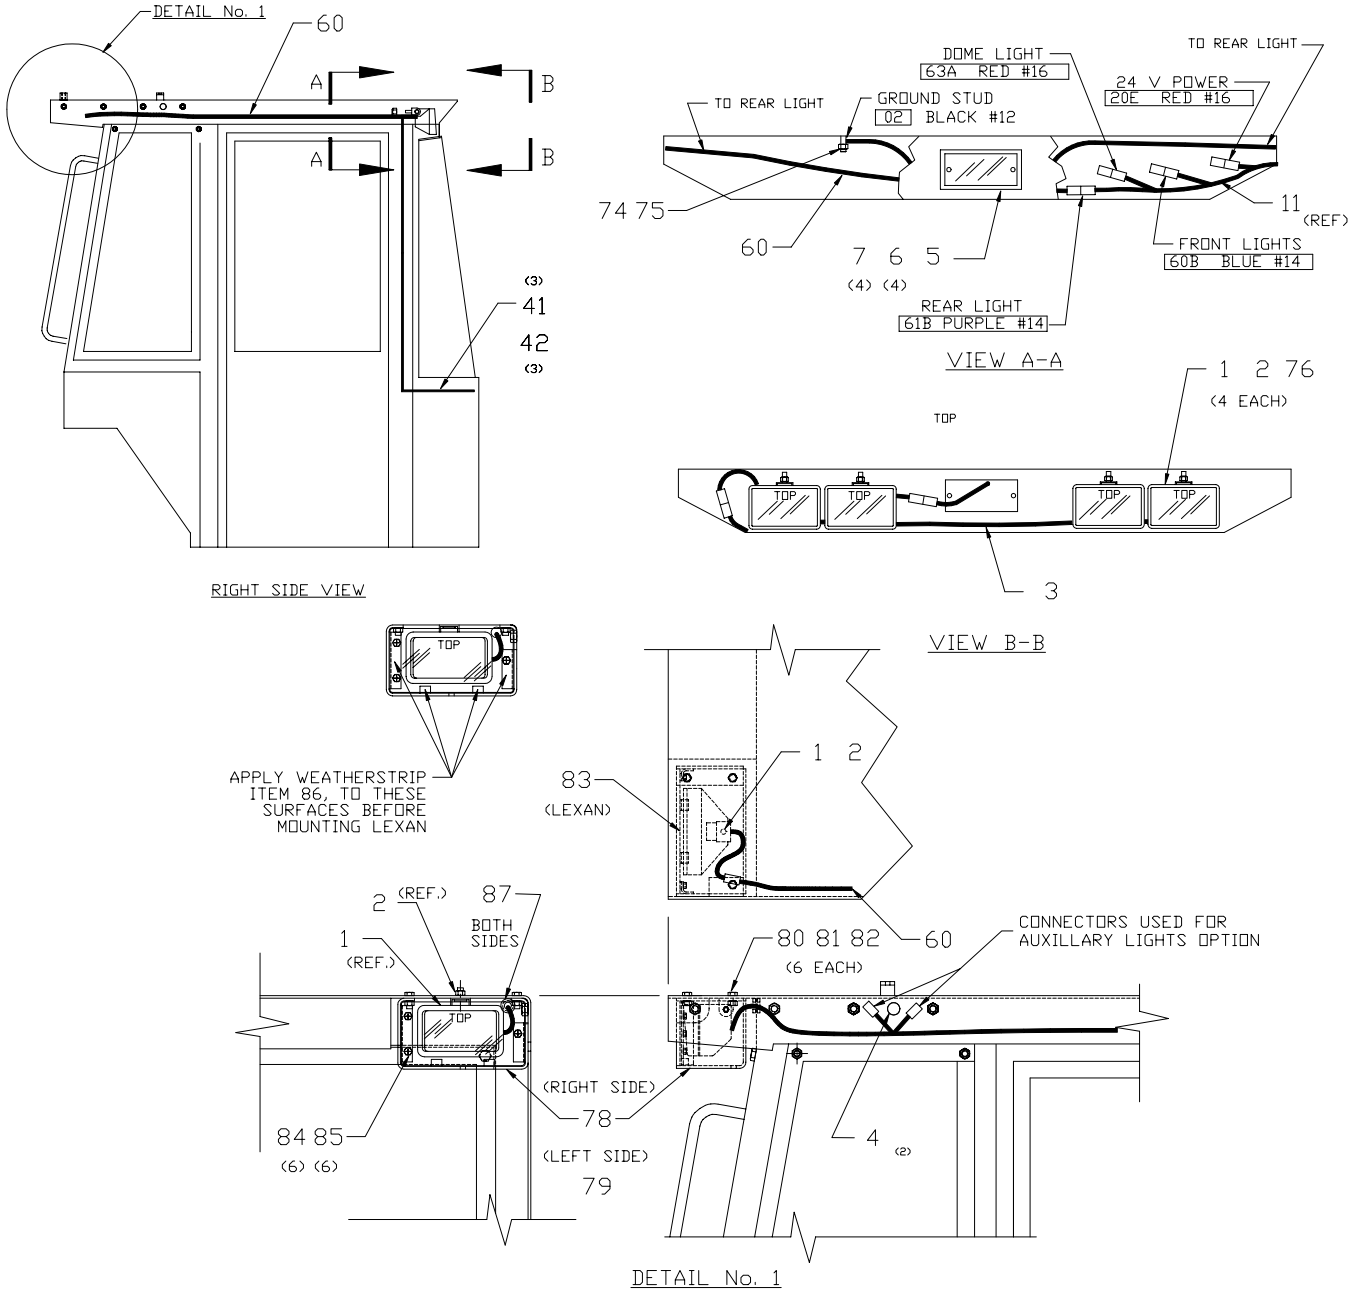

### Cab Lights

Item	Part No.	Qty	Description	Item	Part No.	Qty	Description
1	R13659	6	. Work Light	11	R13801	1	. Wire Harness
2	R11499	6	. Locknut	41	220949	3	. Adhesive Back Mount
3	R13799	1	. Wire Harness	42	213257	3	. Tie Strap
4	223654	1	. Esna Nut	60	R14825	1	. Wire Harness
5	R13792	1	. Domelight	61	R13803025	2	. Clip, Insul
6	R13805587	4	. Machine Screw	62	R13811193	2	. Locknut
7	R13805118	6	. Locknut	63	R14807	1	. Wire Cover
				64	R14808	1	. Wire Cover