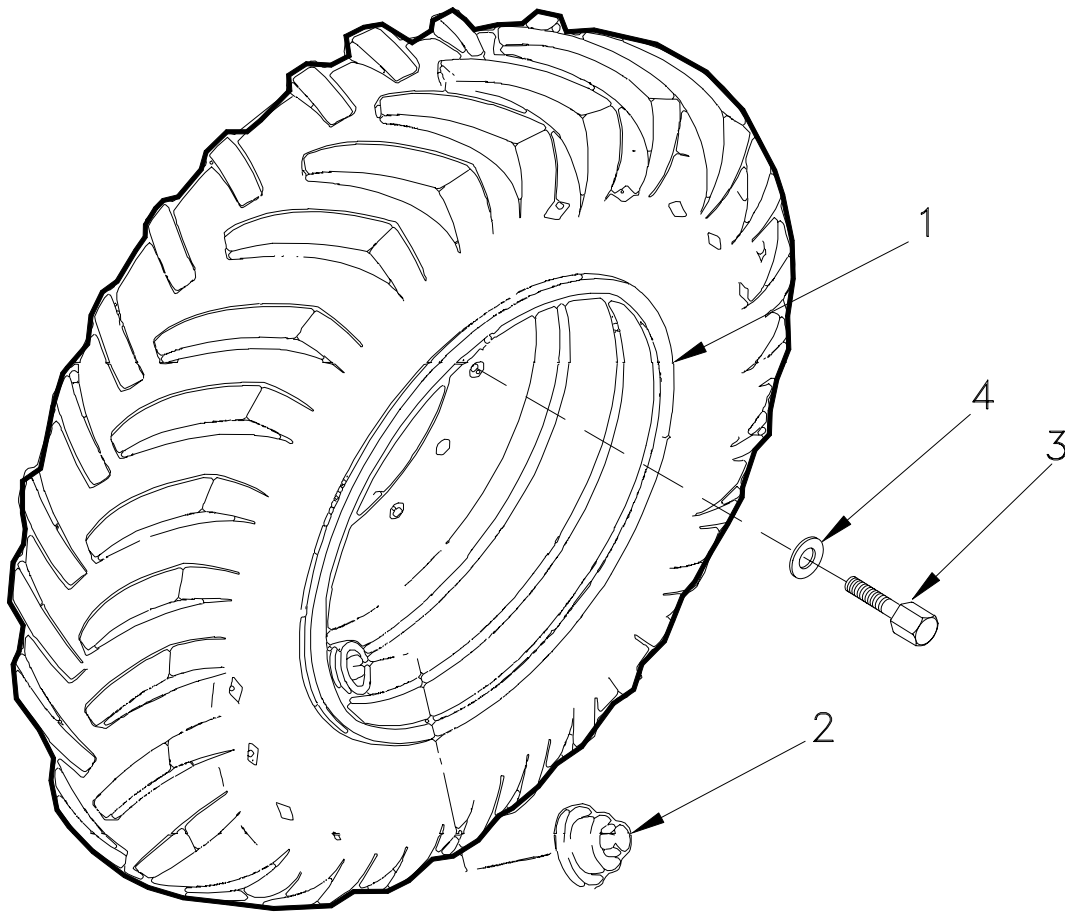

Tire and Rim Assembly

Item	Part No.	Qty	Description	Item	Part No.	Qty	Description
	Tire Size	-	23.1 - 26 (14 ply)				
1	R16419	4	. Rim	3	R13806561 56		. Capscrew
2	R13802338	4	. Pipe Cap	4	R13813326 56		. Hard Washer