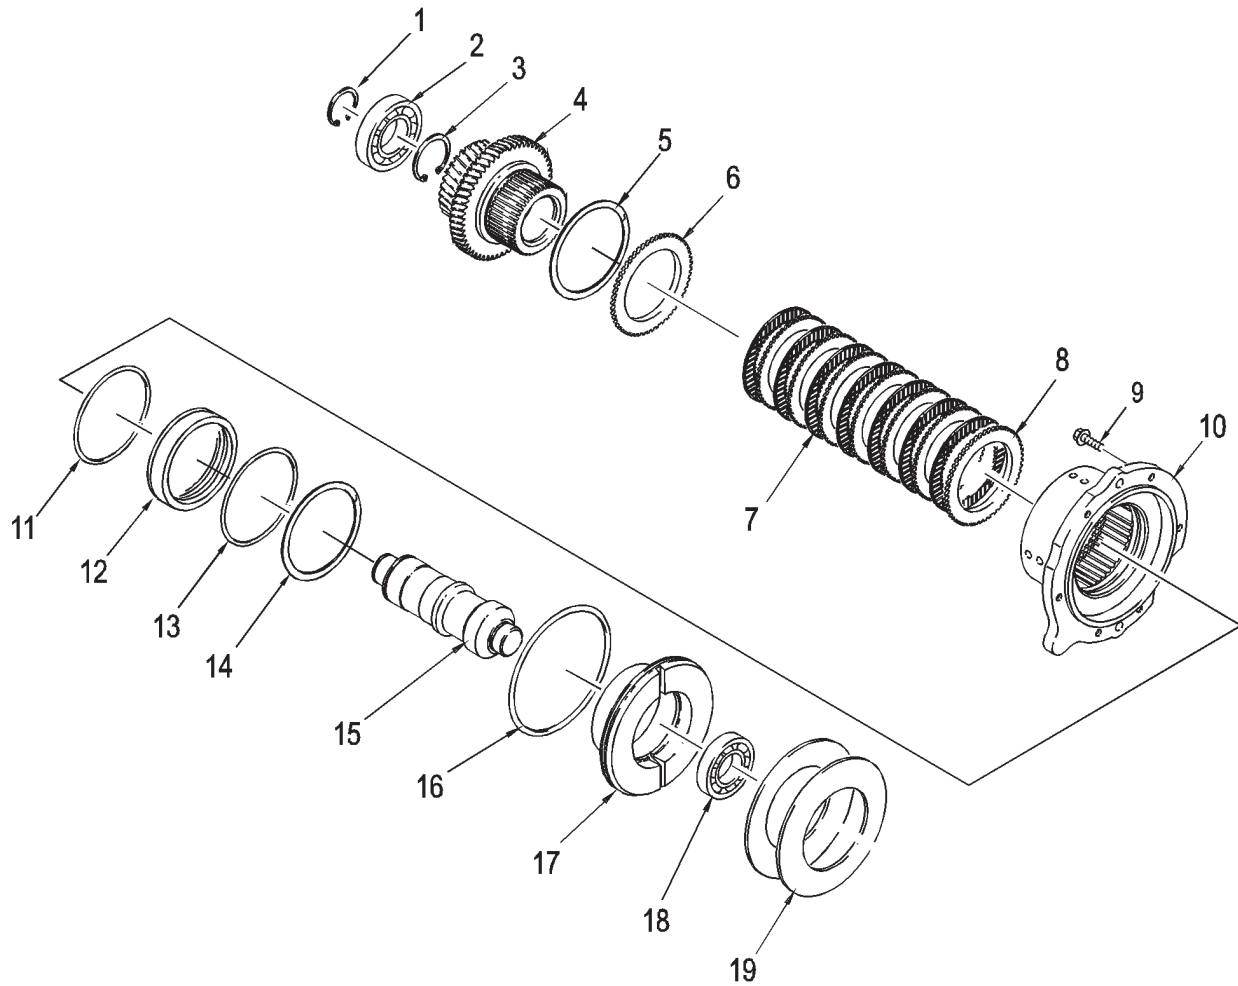

Brake

Item	Part No.	Qty	Description	Item	Part No.	Qty	Description
R14235 Winch Assembly (continued)							
1	12891W	1	. Snap Ring	12	2300221W	1	. Spacer
2	41308W	1	. Bearing	13	*a 86596W	1	. O-Ring
3	1314580W	1	. Snap Ring	14	139385W	1	. Snap Ring
4	1314415W	1	. Hub, Brake	15	1314417W	1	. Brake Shaft
5	334475W	1	. Snap Ring	16	*a 87287W	1	. O-Ring
6	334442W	1	. Pressure Plate	17	1314424W	1	. Brake Piston
7	*a 346796W	7	. Friction Plate	18	43208W	1	. Bearing
8	*a 334417W	7	. Separator Plate	19	219084W	2	. Spring
9	2300586W	2	. Capscrew				
10	*b 2300227W	1	. Brake Housing				*a included in 2300576W Seal Kit
11	*a 39756W	1	. O-Ring				*b included in 313022W Seal Kit