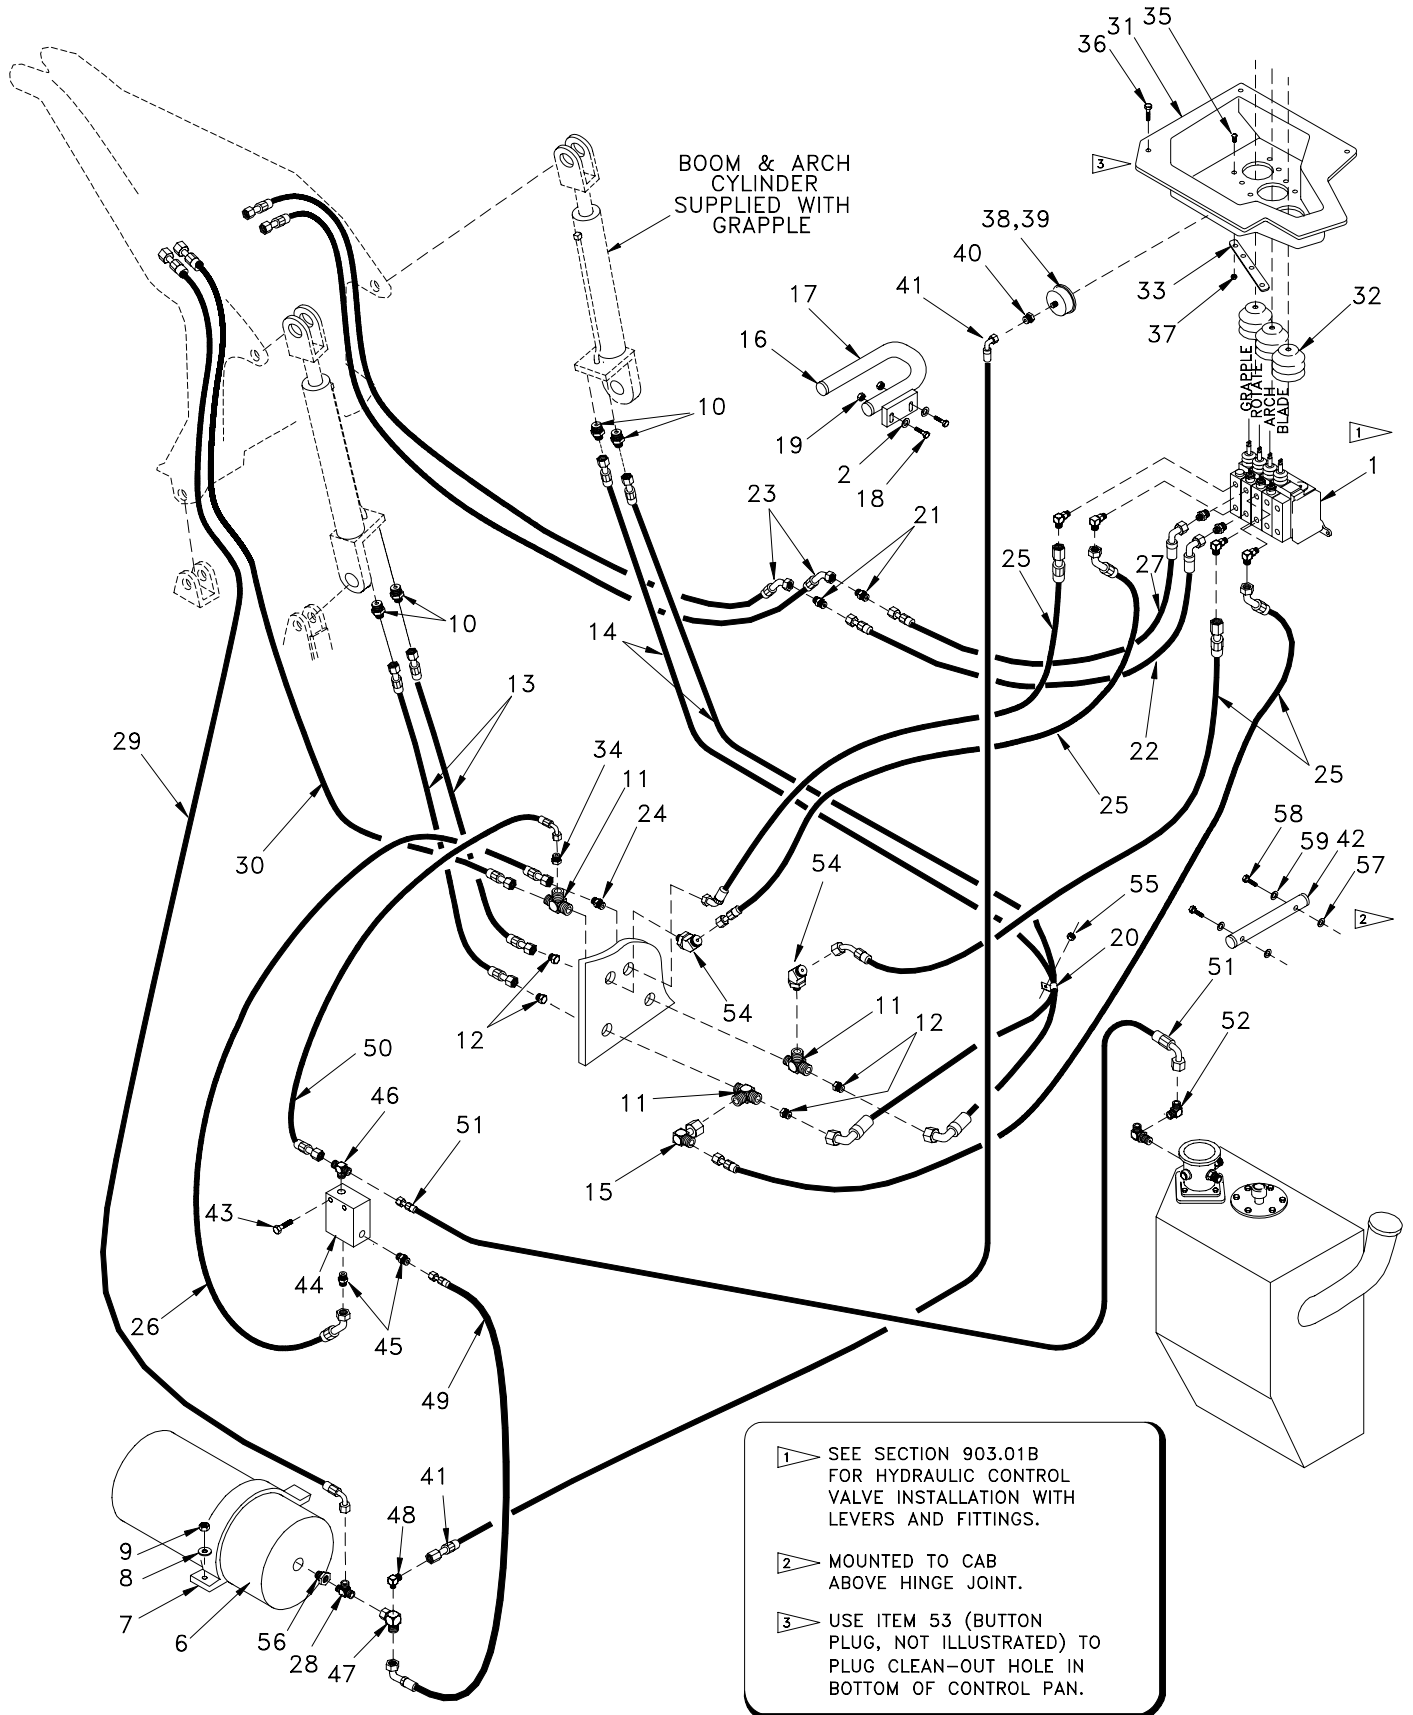

## Hi Vis Hydraulic System

Item	Part No.	Qty	Description	Item	Part No.	Qty	Description
1	* R15633	1	Valve Assembly (903.01B)	33	R14596	1	Plate
2	R13811431	2	Washer	34	R832034	1	Fitting
4	R12575959	7'	Trim (Not Illustrated)	35	R250210	6	Machine Screw
5	R14450	2'	Trim (Not Illustrated)	36	R13041	4	Capscrew
6	* R14395	1	Accumulator (906.01A)	37	R13811189	6	Nut
7	R14397	2	Clamp	38	R14618	1	Gauge
8	R13802628	8	Washer	39	223799	2	Nut
9	223687	8	Capscrew	*a R13809575	2	Lockwasher	
10	209069	4	Fitting	40	209776	1	Fitting
11	R12578057	2	Fitting	41	R14619	1	Hose Assembly
12	210767	4	Fitting	42	R14616	1	Guard
13	R12226	2	Hose Assembly	43	201612	2	Capscrew
14	R14259	2	Hose Assembly	44	* R12600000	1	Valve, Check (903.07A)
15	209166	1	Fitting	45	209215	2	Fitting
16	R1906697	2	Plug	46	R13807532	1	Fitting
17	R14447	1	Bracket	47	R14438	1	Fitting
18	R13811037	2	Capscrew	48	209486	1	Fitting
19	223654	2	Nut	49	R12040	1	Hose Assembly
20	R13810030	1	Clamp	50	R12041	1	Hose Assembly
21	R14398	2	Fitting	51	R12042	1	Hose Assembly
22	R12130	1	Hose Assembly	52	R1938847	1	Fitting
23	R12131	2	Hose Assembly	53	R1034034	1	Button, Plug (Not Illustrated)
24	R13803393	1	Fitting	54	214219	2	Fitting
25	R12310	4	Hose Assembly	55	R13811193	1	Nut
26	R14620	1	Hose Assembly	56	209164	1	Fitting
27	R14621	1	Hose Assembly	57	R1935313	2	Spacer
28	209087	1	Fitting	58	R13801813	2	Capscrew
29	R14622	1	Hose Assembly	59	R13812514	2	Washer
30	R12311	1	Hose Assembly				
31	R15096	1	Cover				
32	R1933522	3	Bellows				