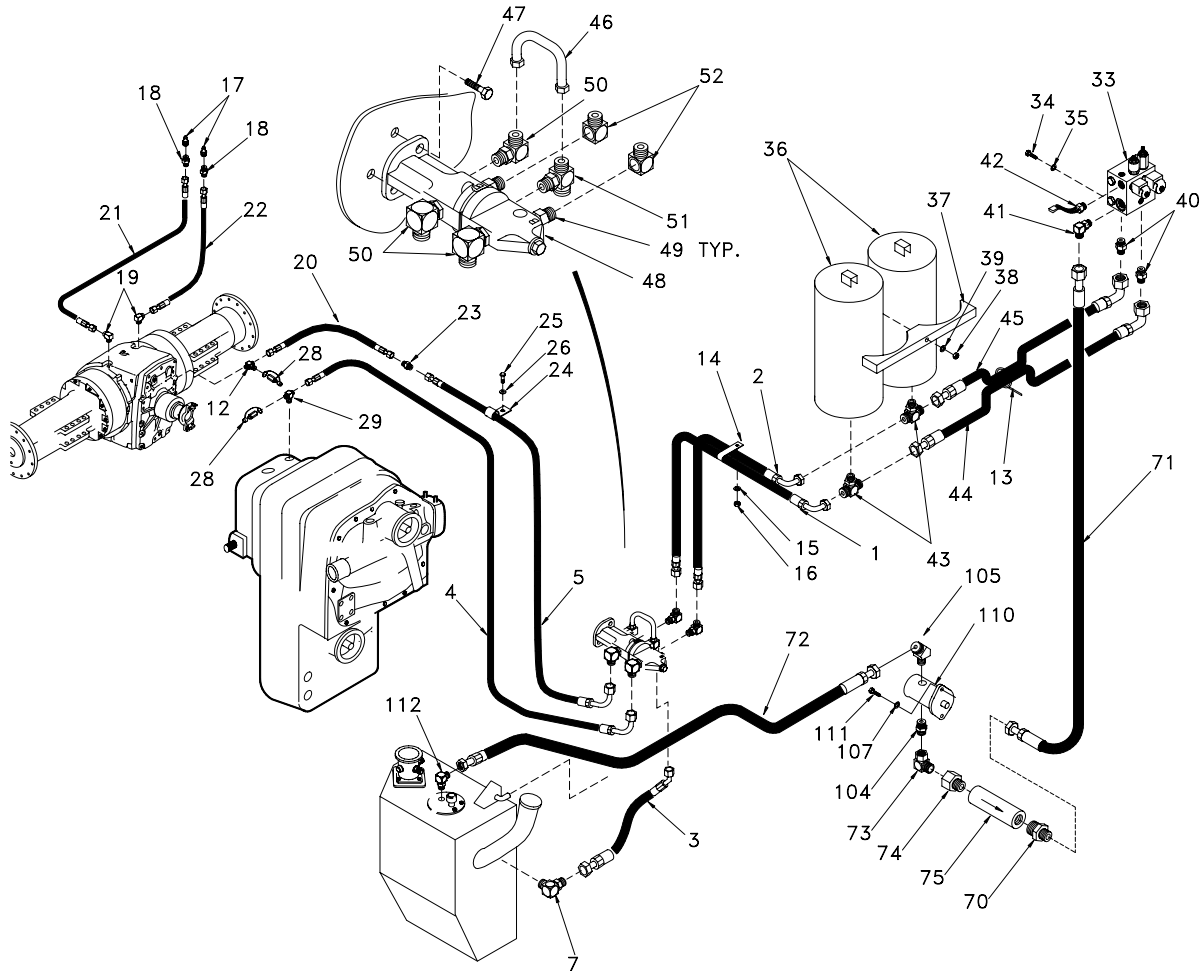

Brake Hydraulics

Item	Part No.	Qty	Description	Item	Part No.	Qty	Description
1	R11446	1	. Hose Assembly	39	R13811433	1	. Hard Washer
2	R12123	1	. Hose Assembly	40	211560	2	. Fitting, St
3	R12608	1	. Hose Assembly	41	19990	1	. Fitting, El
4	R12125	1	. Hose Assembly	42	R13649	1	. Switch, Pressure
5	R14784	1	. Hose Assembly	42	*a 243584	1	. Switch, Pressure
7	22390	1	. Fitting, Ff	43	R13807532	2	. Fitting, Te
12	223436	1	. Fitting, Te	44	R14267	1	. Hose Assembly
13	R1736910	1	. Strap, Tie	45	R12117	1	. Hose Assembly
14	R13810028	1	. Clamp, Insul	46	R14311	1	. Tube Assembly
15	R13811431	1	. Hard Washer	47	231611	3	. Capscrew
16	R13811191	1	. Locknut	48	* R13576	1	. Brake Valve (502.01A)
17	R1992651	2	. Screw, Bleeder	49	211560	2	. Fitting, St
18	209750	2	. Fitting, St	50	R13801972	3	. Fitting, El
19	223784	2	. Fitting, El	51	R13807532	1	. Fitting, Te
20	R14785	1	. Hose Assembly	52	211561	2	. Fitting, El
21	R14787	1	. Hose Assembly	70	209208	3	. Fitting, St
22	R14786	1	. Hose Assembly	71	R12092	1	. Hose Assembly
23	209438	1	. Fitting, St	72	R12579575	1	. Hose Assembly
24	209706	1	. Clamp	73	209166	1	. Fitting, El
25	R13810858	1	. Capscrew	74	R14377	1	. Fitting, St
26	R13806980	1	. Flat Washer	75	244471	1	. Valve, Check
27	R13469	6'	. Sleeve, Cordura	104	210774	1	. Fitting, St
28	236625	2	. Coupler, Male	105	223642	1	. Fitting
29	R13807532	1	. Fitting, Te	107	R13812514	2	. Lockwasher
33	* R15592	1	. Br./Diff. Lock Manifold (502.04A)	110	* R14409	1	. Brake Hydraulic Pump (902.02A)
34	R13801791	2	. Capscrew	111	R13811037	2	. Capscrew
35	R13802914	2	. Hard Washer	112	209715	1	. Fitting, El
36	* R13646	2	. Accumulator (502.05A)				
37	R15545	1	. Bracket				
38	R13811086	1	. Capscrew				

*a Used on Unit S/N 1601 only