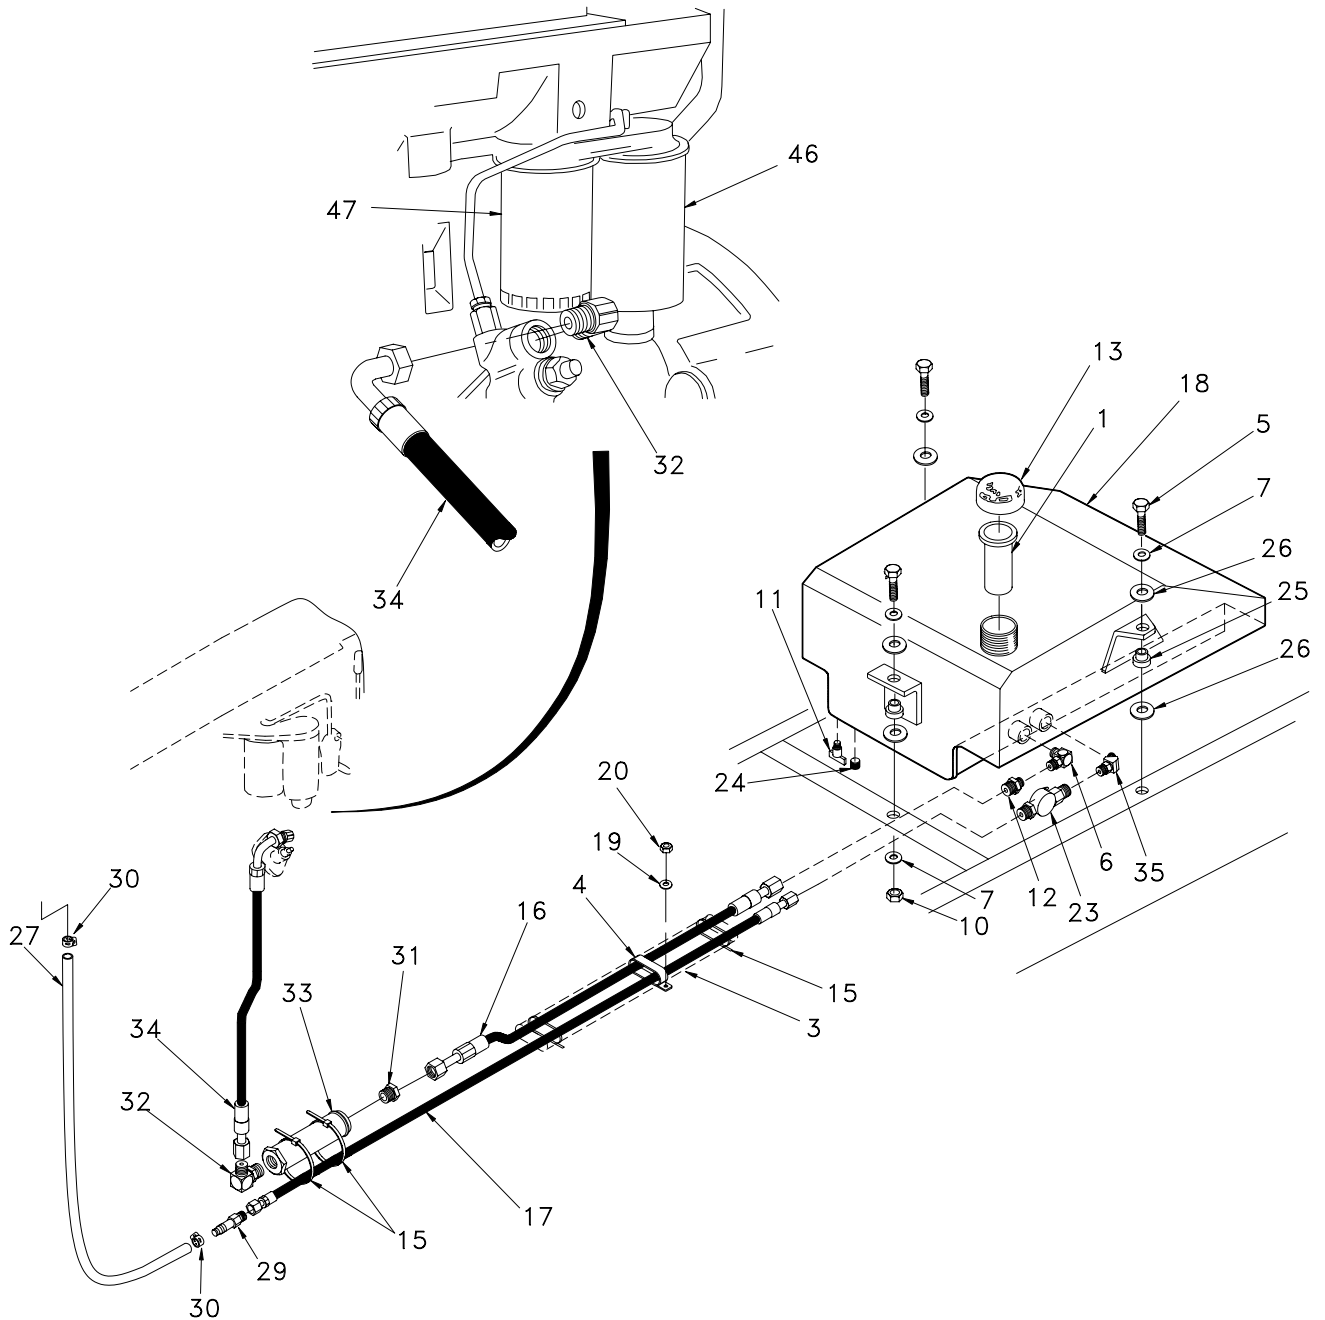

SN H67: 1613, 1635

Fuel Tank Installation

Item	Part No.	Qty	Description	Item	Part No.	Qty	Description
1	R12577372	1	. Strainer	23	R358394	1	. Valve
3	R12577880	13'	. Cordura Sleeve	24	R565295	1	. Magnetic Plate
4	R13810028	1	. Clamp, Insul	25	R584501	3	. Vibration Dampener
5	R13811083	3	. Capscrew	26	R616796	6	. Washer
6	28516	1	. Fitting, El	27	R15557	1	. Fuel Hose
7	R13811433	4	. Hard Washer	28	R13807642	1	. Clip, Insul
10	R13811193	1	. Locknut	29	26523	1	. Hose End
11	R13803844	1	. Draincock	30	R6515575	2	. Hose Clamp
12	R13807392	1	. Fitting, St	31	209757	1	. Fitting, St
13	R1558644	1	. Fuel Cap	32	209413	2	. Fitting, El
15	R1736910	4	. Tie Strap	33	R16850	1	. Filter Assembly
16	R12167	1	. Hose Assembly	34	234936	1	. Hose Assembly
17	R12166	1	. Hose Assembly	35	R13804881	1	. Ff Fitting
18	R17506	1	. Fuel Tank	46	236965	1	. Primary Filter
19	R13806980	1	. Flat Washer	47	236964	1	. Secondary Filter
20	223654	1	. Esna Nut