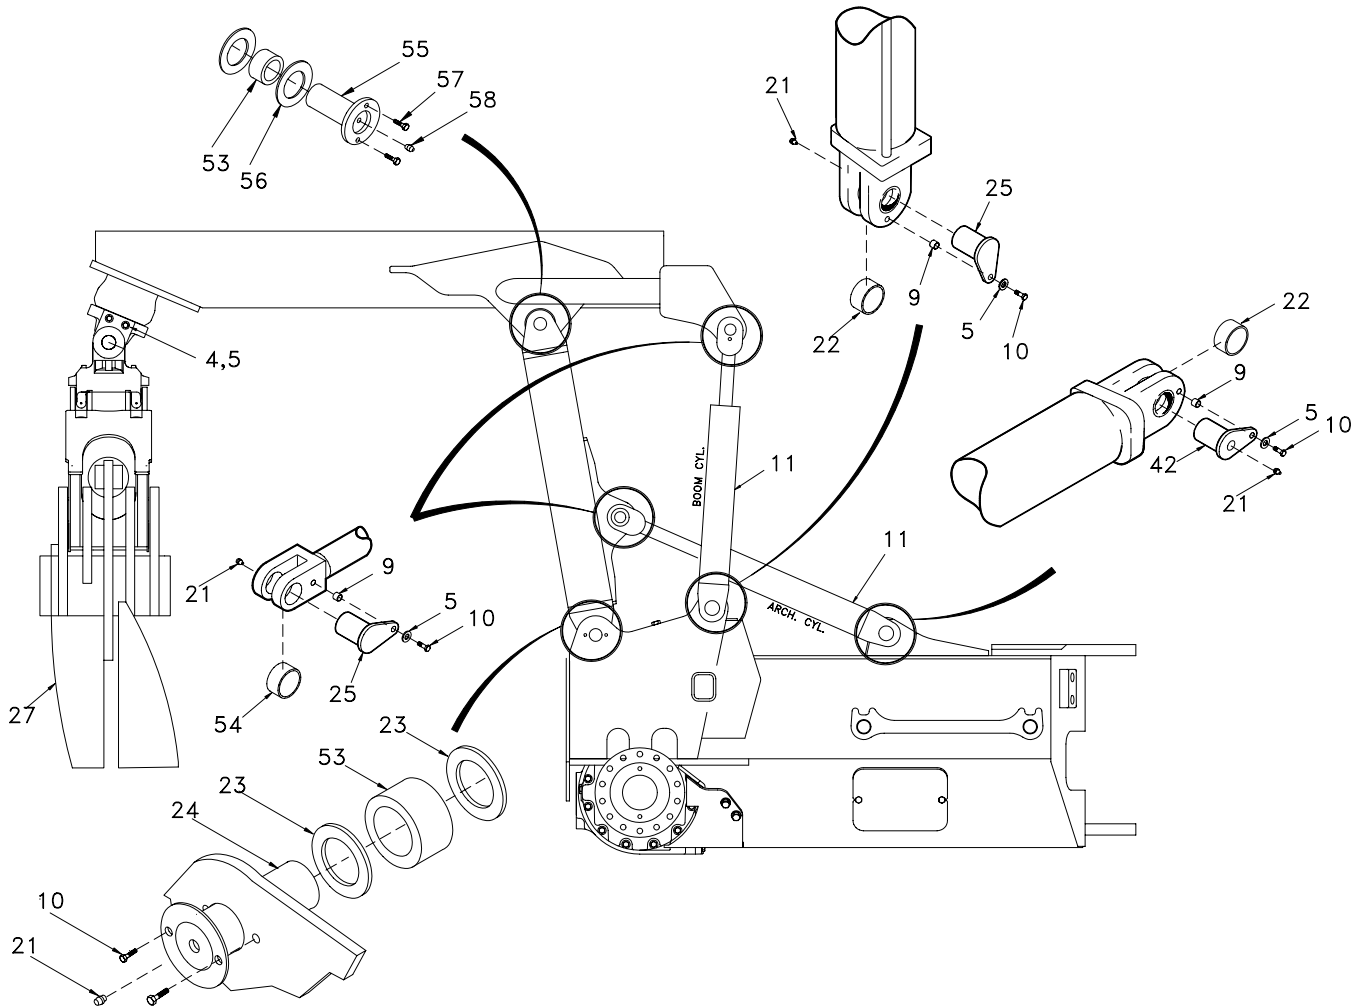

SN H67: 1505-1507, 1509, 1516, 1519, 1521, 1523-1524, 1528-1529, 1532-1533, 1538-1540, 1544, 1546-1547, 1554, 1562-1564, 1566-1567, 1573-1576, 1580, 1582-1583, 1587-1591, 1594-1597, 1611, 1617, 1619-1622, 1624-1625, 1629-1631, 1634, 1636, 1641-1642, 1646

NOTE: For unit S/N 1545, cylinders are provided by vendor and included with grapple & boom assembly.

105" Parallelogram Installation

Item	Part No.	Qty	Description	Item	Part No.	Qty	Description
4	R13811076	8	. Capscrew	28	*b R15756	1	. Grapple Assembly
5	R13811433	16	. Hard Washer	42	R12578866	2	. Pin Assembly
9	R2529808	8	. Spacer	53	R1573309	4	. Bearing, Sealed
10	R13801842	12	. Capscrew	54	R1574466	4	. Bearing
11	*,*a R252115	4	. Arch/Boom Cyl. Assy (904.02A)	55	R1939296	2	. Pin Assembly
21	00191758	10	. Lube Fitting	56	R1905176	8	. Shim
22	R1574466	4	. Bearing	57	R13801842	2	. Capscrew
23	R1905176	8	. Shim	58	00191758	2	. Lube Fitting
24	R1939296	2	. Pin Assembly				
25	R12574706	6	. Pin Assembly				
27	* R14251	1	. Grapple Assembly (104.04A)				

*a Not used on S/N 1545

*b Used on unit S/N 1545 only