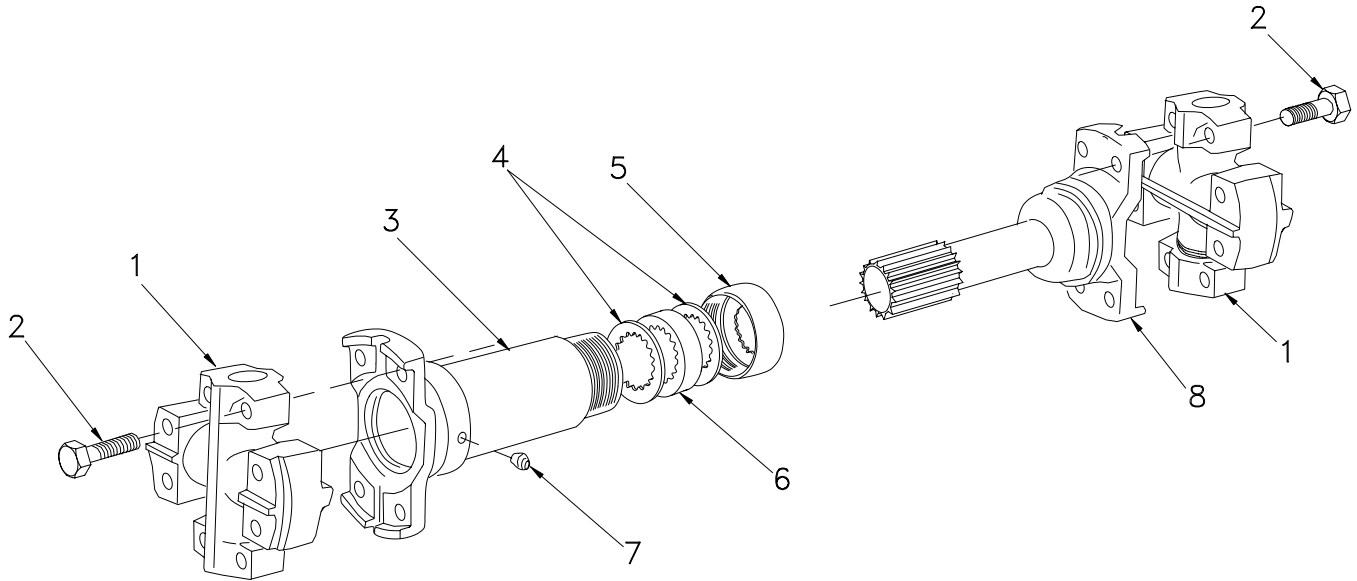

SN H67: 1501-1504, 1506-1507, 1509-1512, 1515-1518,
1520, 1522, 1524, 1526, 1528, 1530, 1532-1537, 1539,
1541-1543, 1545-1546

Driveline - Transmission to Winch

Item	Part No.	Qty	Description	Item	Part No.	Qty	Description
	R1937747		Driveline - Trans. to Winch				
1	R12968393	2	. Spider Assembly	5	R12000374	1	. . Retainer
2	R13802020	16	. . Capscrew	6	R942751	1	. . Seal
3	R1992564	1	. Yoke Assembly	7	R13801340	1	. . Grease Fitting
4	R1992038	2	. . Washer	8	R1992567	1	. Propshaft