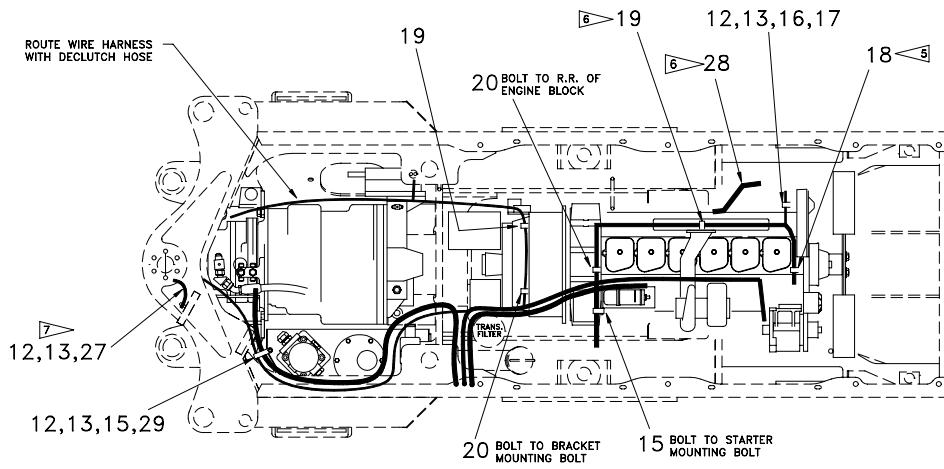

SN H67: 1501-1529, 1531

SECTION A-A

- 4 NEGATIVE BATTERY CABLE. FROM DISCONNECT SWITCH TO STEERING HOSE CLAMP STUD.
- 5 BOLT TO AC COMPRESSOR
- 6 CLAMP TO ENGINE BLOCK WITH EXISTING BOLT
- 7 FROM STUD LOCATED ABOVE DECLUTCH TO COVER MOUNTING BOLT BESIDE SEAT
- 8 FROM BOLT FOR MOUNTING LUBE LINES TO BLOCK. TO STUD FOR ANCHORING COOLING LINES TO FRAME