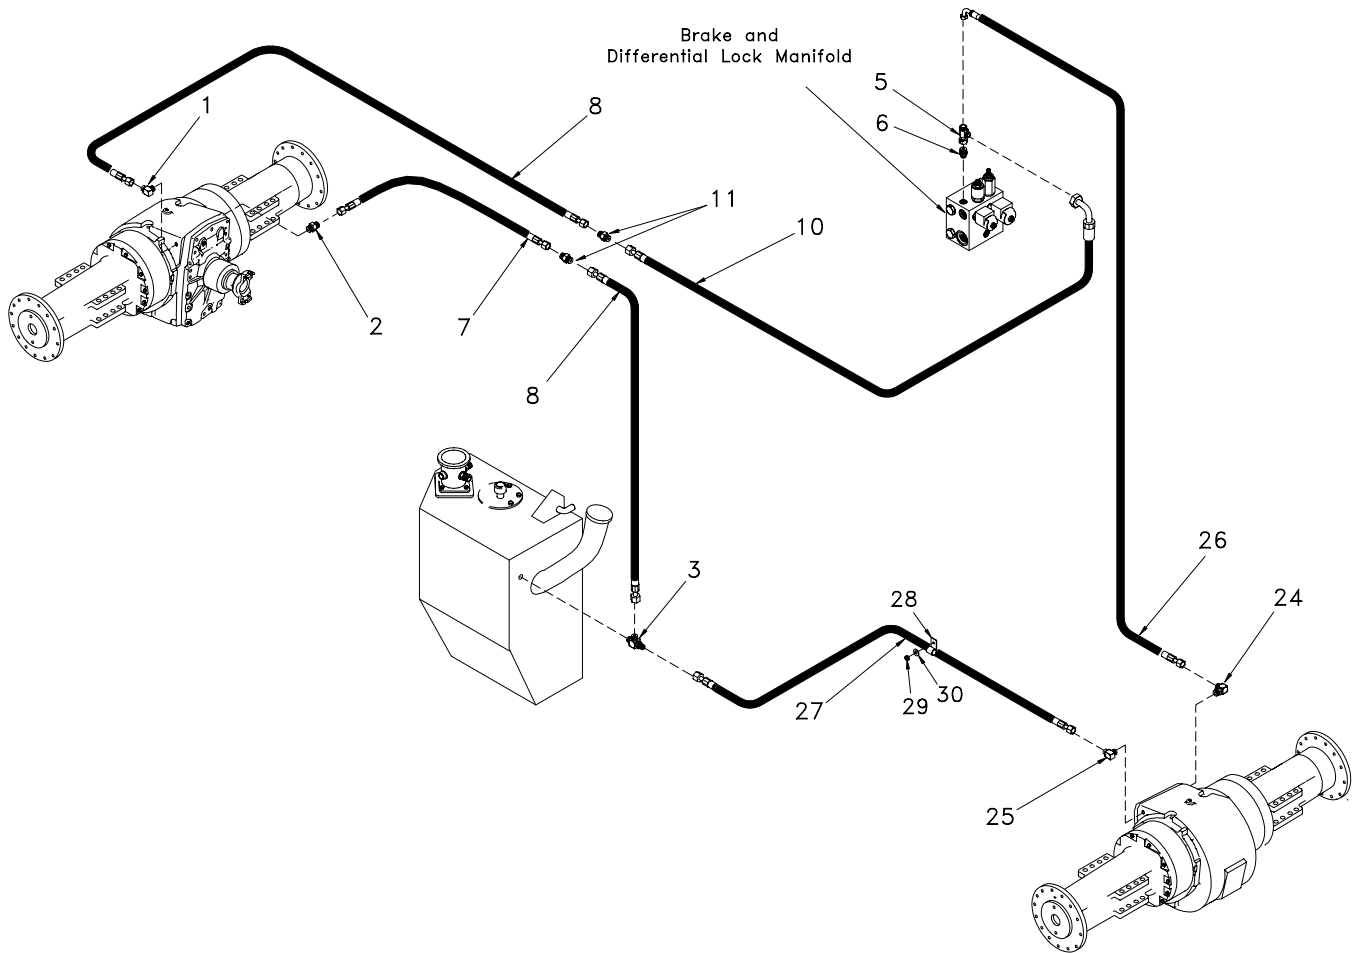

SN H67: 1519, 1521-1522, 1524, 1526, 1529, 1531
Mandatory Update: All units must be updated to 403.05D

Axle Differential Lock System

Item	Part No.	Qty	Description	Item	Part No.	Qty	Description
1	209488	1	. Fitting, El	10	R14783	1	. Hose Assembly
2	209806	1	. Fitting, St	11	209439	2	. Fitting, St
3	11911	1	. Fitting, Te	24	209488	1	. Fitting, El
4	215515	2	. Fitting, Mc	25	208713	1	. Fitting, El
5	214316	1	. Fitting, Te	26	R12309	1	. Hose Assembly
6	211550	1	. Fitting, St	27	R12071	1	. Hose Assembly
7	R1938309	1	. Hose Assembly	28	209696	1	. Clamp
8	R14782	2	. Hose Assembly	29	224131	1	. Esna Nut
9	R13469	12	. Sleeve, Cordura	30	223427	1	. Flat Washer