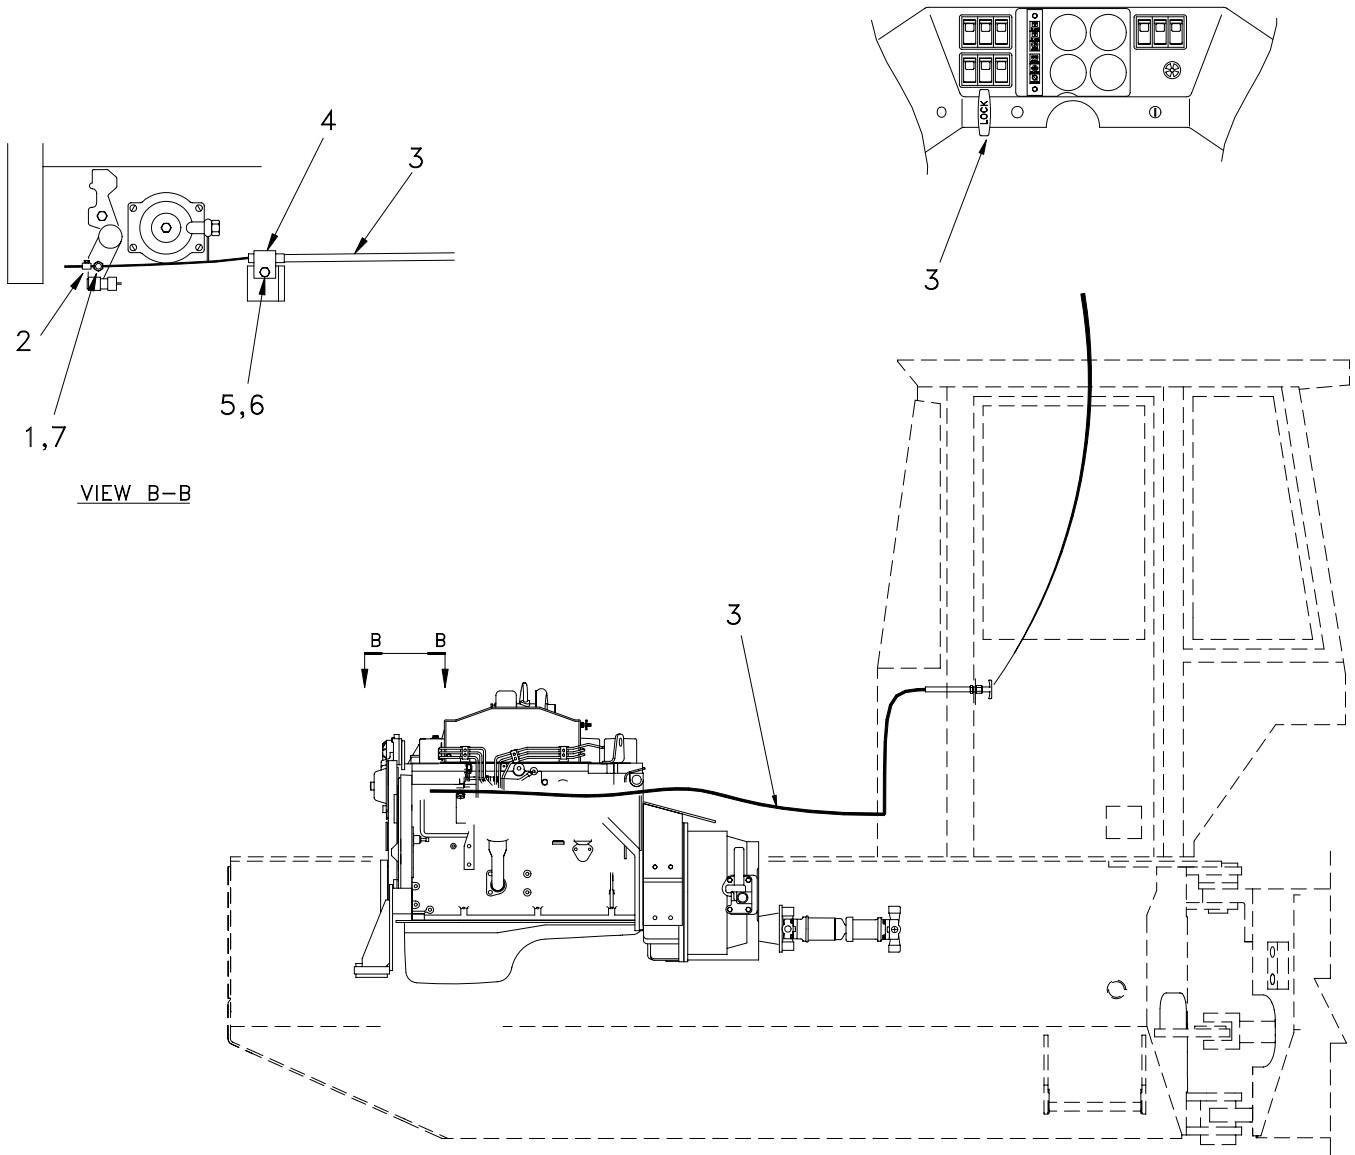

Hand Throttle

Item	Part No.	Qty	Description	Item	Part No.	Qty	Description
	R11679		Hand Throttle				
1	R10167	1	. Pivot	5	R13810989	1	. Capscrew
2	R10168	1	. Stop Collar	6	R13811173	1	. Hex Nut
3	R10169	1	. Hand Throttle Cable	7	00103373	1	. Cotter Pin
4	R10741	1	. Clip