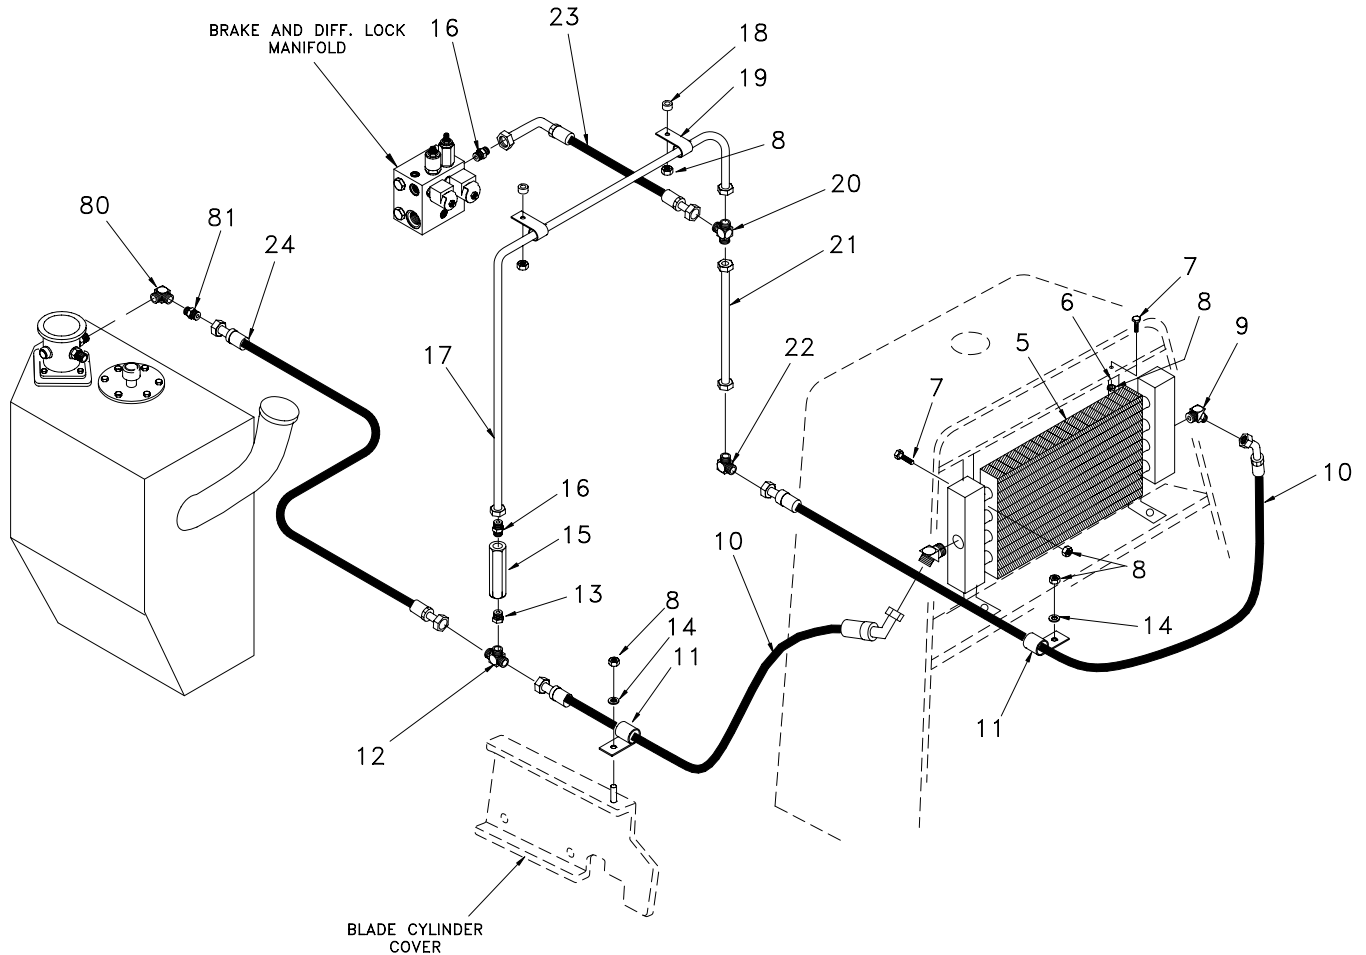

Hydraulic Oil Cooler

Item	Part No.	Qty	Description	Item	Part No.	Qty	Description
5	R11872	1	. Hydraulic Oil Cooler	18	R635373	2	. Spacer
6	R14376	2	. Bar, Mounting	19	R13803044	2	. Clip, Insulated
7	R13811035	8	. Capscrew	20	209162	1	. Fitting, Te
8	223654	16	. Nut, Esna	21	R14380	1	. Tube Assembly
9	209485	2	. Fitting, Ff	22	R13804233	1	. Fitting, Ei
10	R12604	2	. Hose Assembly	23	R12605	1	. Hose Assembly
11	209698	2	. Clamp	24	R12610	1	. Hose Assembly
12	R13454	1	. Fitting, Te	80	209490	1	. Fitting, Ei
13	R14377	1	. Fitting, St	80	*a 209485	1	. Fitting, Ff
14	R13806980	3	. Flat Washer	81	*a R13597	1	. Fitting, St
15	R13430	1	. Valve, Check				
16	209215	1	. Fitting, St				
17	R14378	1	. Tube Assembly				

*a Used only on machines converted to R16434 Pump Suction Kit