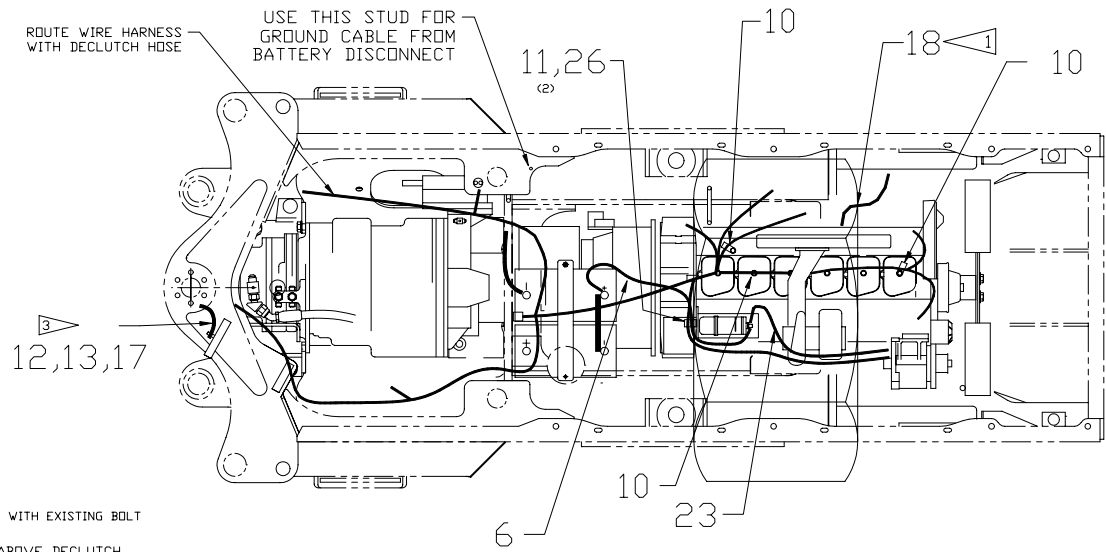

SN H67: 1635-1647

- 1 ▷ CLAMP TO ENGINE BLOCK WITH EXISTING BOLT
- 3 ▷ FROM STUD LOCATED ABOVE DECLUTCH TO COVER MOUNTING BOLT BESIDE SEAT
- 5 ▷ ATTACH WIRE ASSY. FROM POSITIVE TERMINAL TO INSULATED STUD ON CAB

BATTERY DISCONNECT SWITCH