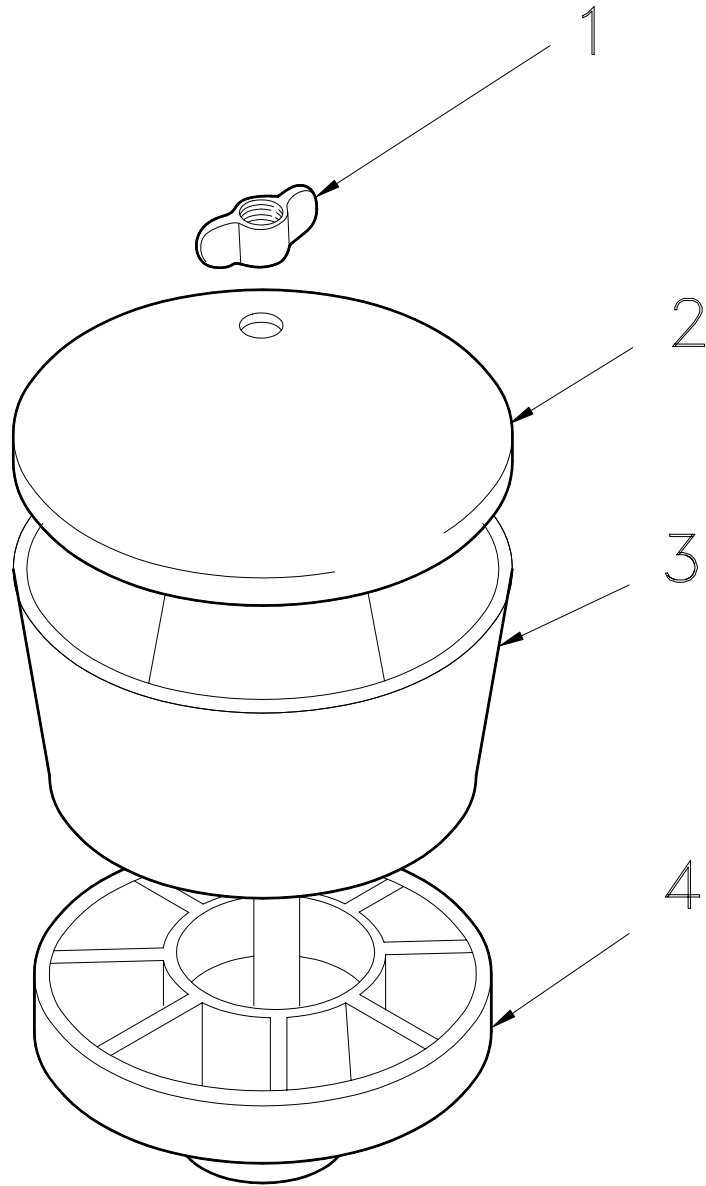

Air Pre-Clean Intake Cap

Item	Part No.	Qty	Description	Item	Part No.	Qty	Description
	R1939109		Air Pre-Clean Intake Cap				
1	R1991882	1	. Wing Nut	3	R3984429	1	. Body
2	R3984428	1	. Cover	4	NSS	1	. Adapter