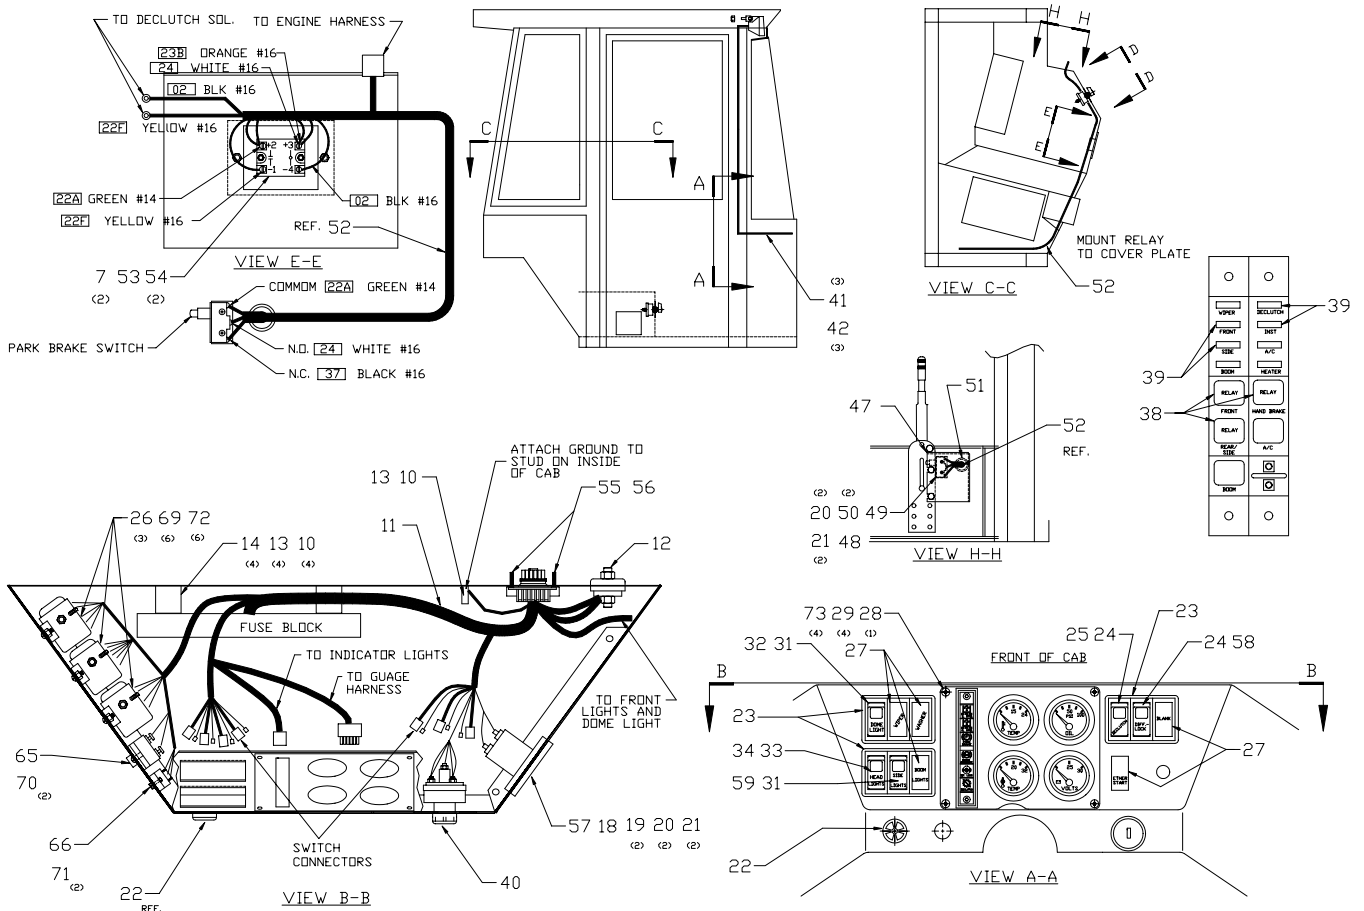

Cab Electrical System

Item	Part No.	Qty	Description	Item	Part No.	Qty	Description
7	R13805118	2	. Lock Nut	34	R11174	1	. Light Symbol
10	R13807439	5	. Esna Nut	38	R13661	3	. Relay
11	R15490	1	. Cab Wire Harness	39	R740781	4	. Fuse
12	R10581	1	. Battery Feeder Stud	40	207155	1	. Ignition Switch w/Keys
13	R13802619	5	. Flat Washer	47	R13794	1	. Cover Plate
14	R13654	4	. Spacer	48	R13795	1	. Spacer Plate
17	223799	2	. Esna Nut	49	R13796	1	. Switch
18	R2515307	1	. Gauge Face Plate	50	R13807171	2	. Machine Screw
19	R13809375	2	. Machine Screw	51	R1307115	1	. Grommet
20	R13803444	4	. Lock Nut	52	R15511	1	. Declutch Wire Harness
21	R13809573	4	. Lock Washer	53	R11754	1	. Solid State Relay
22	R10547	1	. Buzzer	54	R13809458	2	. Machine Screw
23	234740	3	. Mtg Frame	55	00103339	2	. Flat Washer
24	237688	2	. Switch, 24V	56	235620	8	. Esna Nut
25	R14499	1	. Declutch Symbol	57	R2552367	1	. Hourmeter
26	229301	3	. Relay	58	R13674	1	. Dif-Lok Symbol
27	234509	5	. Blank Cover	59	236486	1	. Light Front Symbol
28	* R13744	1	. Instr. Panel Assembly (302.01B)	65	R13663	1	. Circuit Breaker
29	R189007	4	. Capscrew	66	R13664	1	. Circuit Breaker
31	234736	2	. Switch, 24V	69	241997	6	. Machine Screw
	234508	1	. . . Socket	70	NA	2	. Screw
	236901	1	. . . Bulb	71	NA	2	. Screw
32	R11177	1	. Light Symbol	72	NA	6	. Nut
33	R13800	1	. Switch	73	233880	4	. Esna Nut