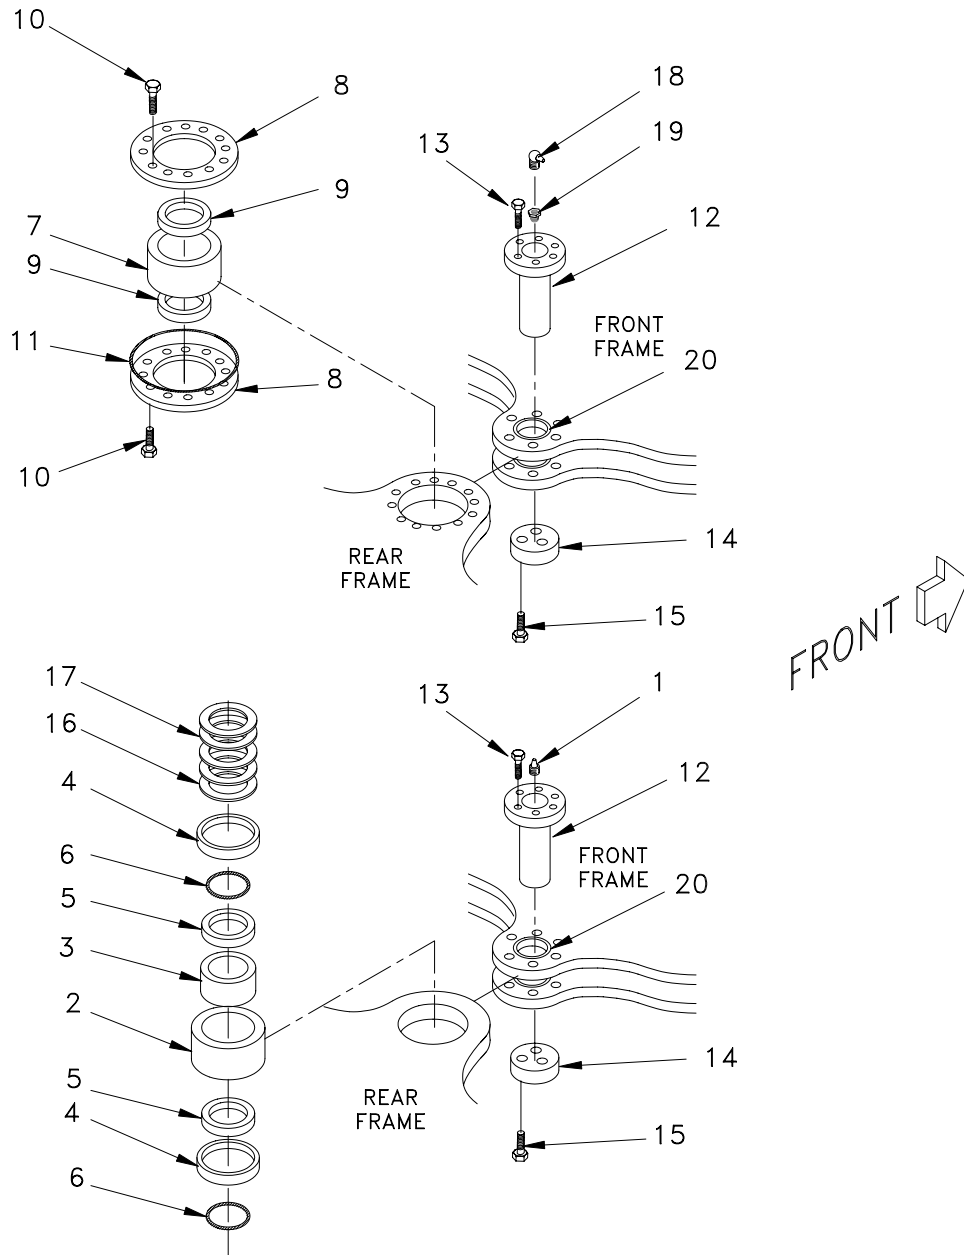

### Hinge Joint

Item	Part No.	Qty	Description	Item	Part No.	Qty	Description
1	00191758	1	. Fitting, Lube	11	203545	1	. O-Ring
2	R1922644	1	. Sleeve	12	R1923916	2	. Pin Assembly
3	R1573309	1	. Bearing, Sealed	13	R13803897	12	. Capscrew
4	R1519196	2	. Wiper Ring	14	R1922643	2	. Bar, End
5	R1922646	2	. Wear Ring	15	230614	6	. Capscrew
6	203517	2	. O-Ring	16	R1937488	2	. Shim
7	R1923922	1	. Bearing Assembly	17	R1937489	2	. Shim
8	R1922638	2	. Retainer	18	R1517252	1	. Fitting
9	R1519195	2	. Wiper Ring	19	00271285	1	. Fitting, Lube
10	R13803889	24	. Capscrew	20	R1922640	4	Sleeve