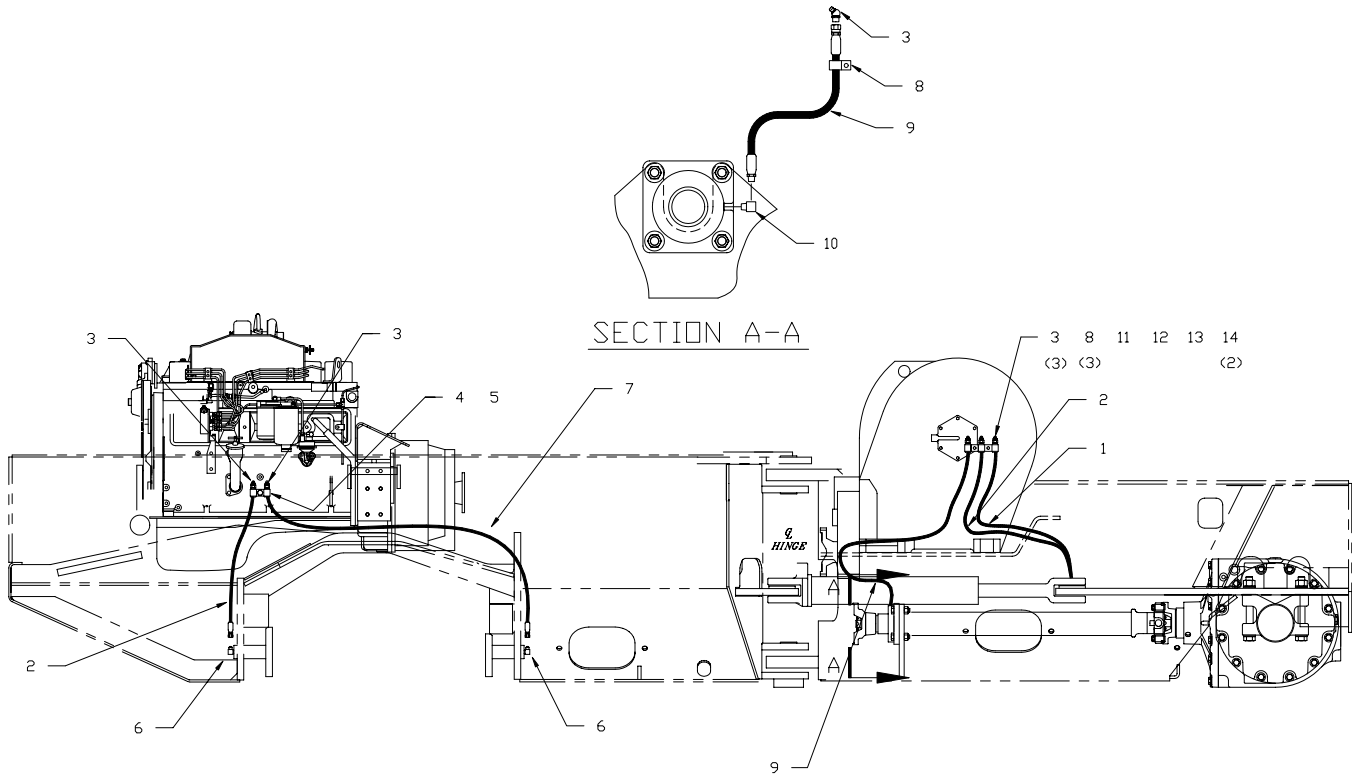

Lube System

Item	Part No.	Qty	Description	Item	Part No.	Qty	Description
	R19241		Lube System				
1	R12036	1	. Hose Assembly	8	R13803039	3	. Clip, Insul
2	R1938557	2	. Hose Assembly	9	R14803	1	. Hose Assembly
3	00271285	5	. Lube Fitting	10	R1518609	1	. Fitting
4	R13811225	1	. Capscrew	11	R12580733	1	. Plate
5	R1937538	2	. Clip, Insul	12	R13811034	1	. Capscrew
6	R1931720	2	. Fitting, El	13	R13811191	1	. Locknut
7	R12037	1	. Hose Assembly	14	R13811431	2	. Hard Washer