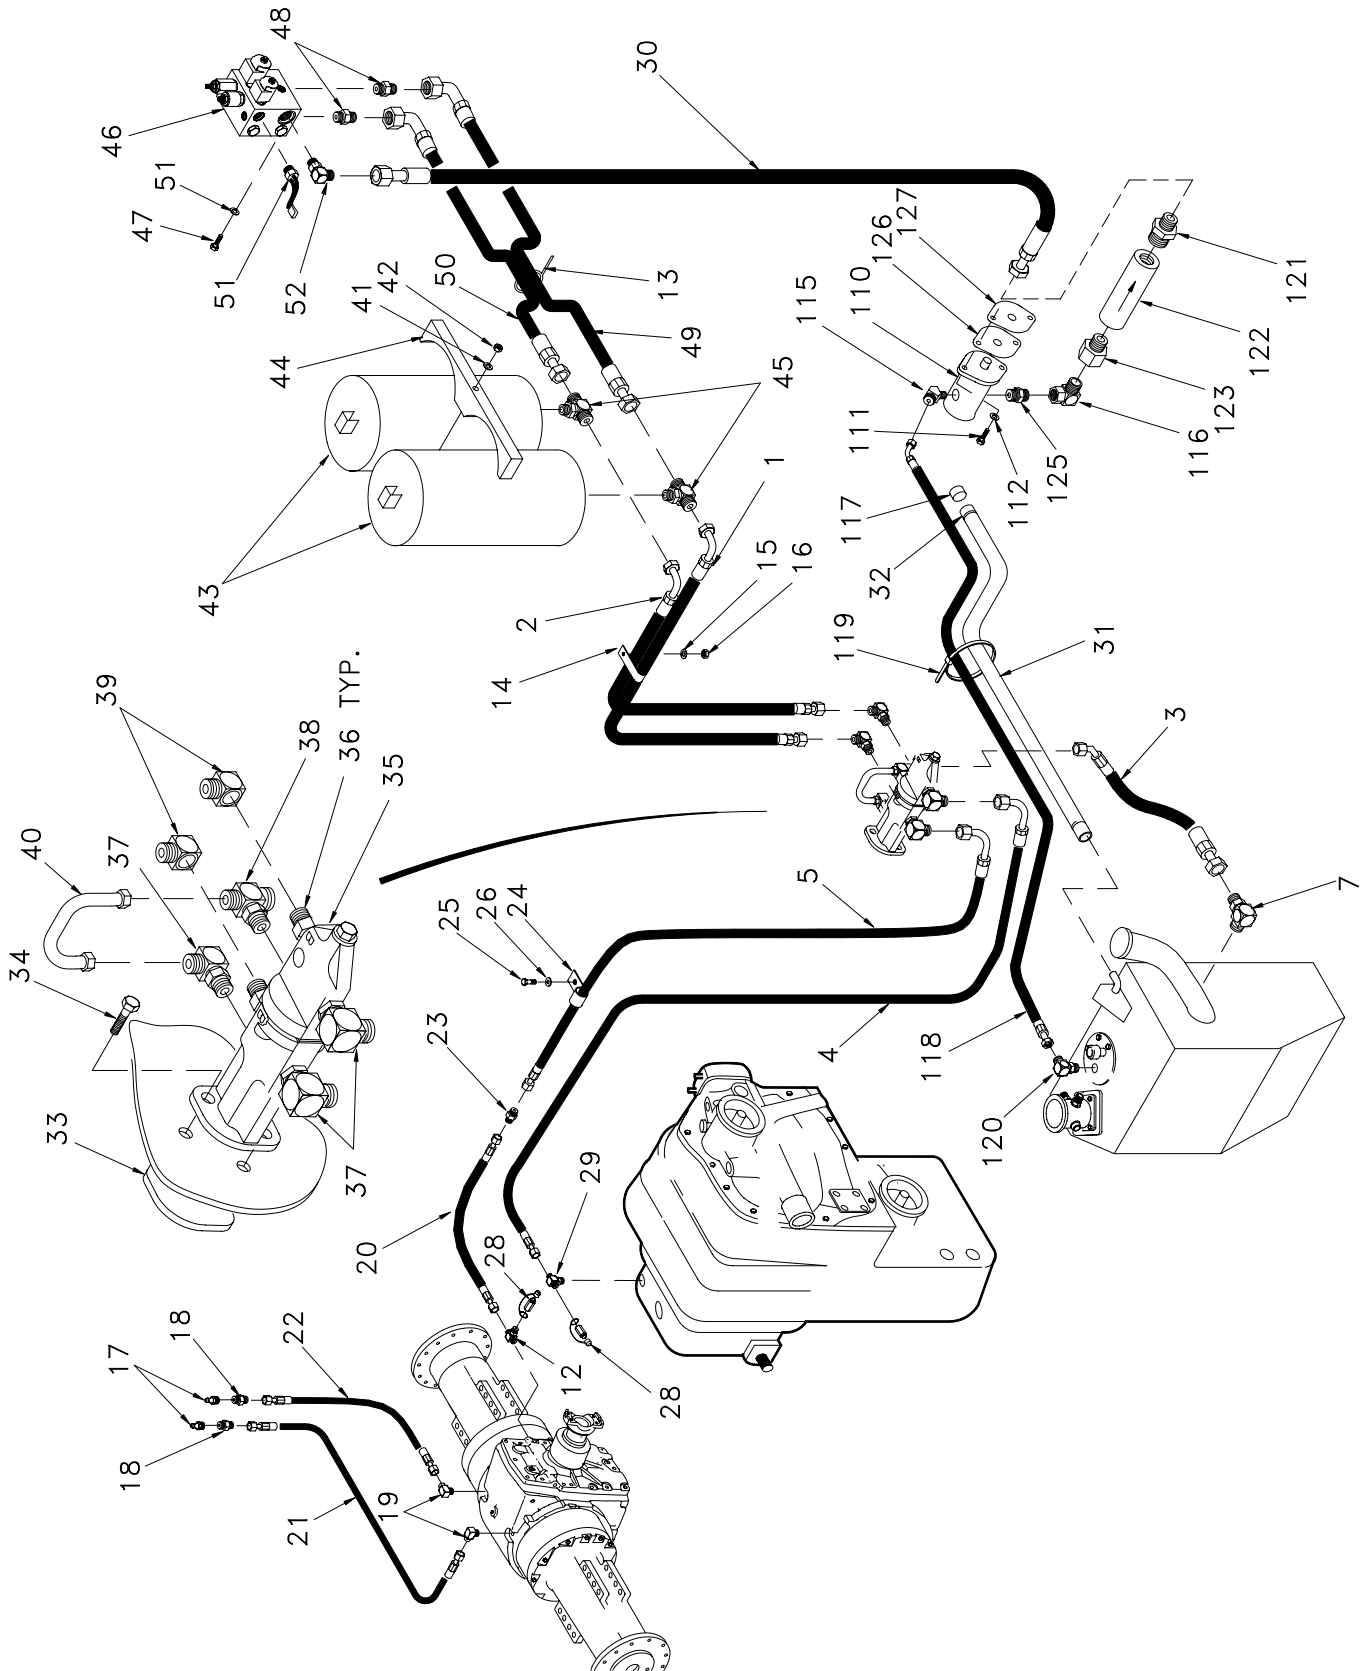

Brake Hydraulics

Item	Part No.	Qty	Description	Item	Part No.	Qty	Description
1	R11446	1	. Hose Assembly	37	R13801972	3	. Fitting, El
2	R12123	1	. Hose Assembly	38	R13807532	1	. Fitting, Te
3	R12608	1	. Hose Assembly	39	211561	2	. Fitting, El
4	R12125	1	. Hose Assembly	40	R14311	1	. Tube Assembly
5	R14784	1	. Hose Assembly	41	R13811431	24	. Hard Washer
7	22390	1	. Fitting, Ff	42	R13811191	20	. Locknut
12	223436	1	. Fitting, Te	43	* R13646	2	. Accumulator (502.05A)
13	R1736910	1	. Strap, Tie	44	R13718	1	. Clamp
14	R13810028	1	. Clamp, Insulated	45	R13807532	2	. Fitting, Te
15	R13811431	1	. Hard Washer	46	* R15592	1	. Br./Diff. Lock Manifold (502.04A)
16	R13811191	1	. Locknut	47	R13801791	2	. Capscrew
17	R1992651	2	. Screw, Bleeder	48	211560	2	. Fitting, St
18	209750	2	. Fitting, St	49	R14267	1	. Hose Assembly
19	223784	2	. Fitting, El	50	R12117	1	. Hose Assembly
20	R14785	1	. Hose Assembly	51	R13649	1	. Switch, Pressure
21	R14787	1	. Hose Assembly	52	19990	1	. Fitting, El
22	R14786	1	. Hose Assembly	110	* R14409	1	. Brake Hydraulic Pump (902.02A)
23	209438	1	. Fitting, St	111	R13811037	2	. Capscrew
24	209706	1	. Clamp	112	R13812514	2	. Lockwasher
25	R13810858	1	. Capscrew	115	223642	1	. Fitting, Ff
26	R13806980	1	. Flat Washer	116	209166	1	. Fitting, El
27	R13469	6'	. Sleeve, Cordura	117	R15226	1	. Rod
28	236625	2	. Coupler, Male	118	R12579575	1	. Hose Assembly
29	R13807532	1	. Fitting, Te	119	R1736910	1	. Strap Tie
30	R12092	1	. Hose Assembly	120	209715	1	. Fitting, El
31	R14382	1	. Hose	121	209208	1	. Fitting, St
32	201431	2	. Clamp, Hose	122	244471	1	. Check Valve
33	R13728	1	. Plate	123	R14377	1	. Fitting, St
34	231611	3	. Capscrew	125	201774	1	. Fitting, St
35	* R13576	1	. Brake Valve (502.01A)	126	R235961	1	. Gasket
36	211560	2	. Fitting, St	127	R618053	1	. Gasket