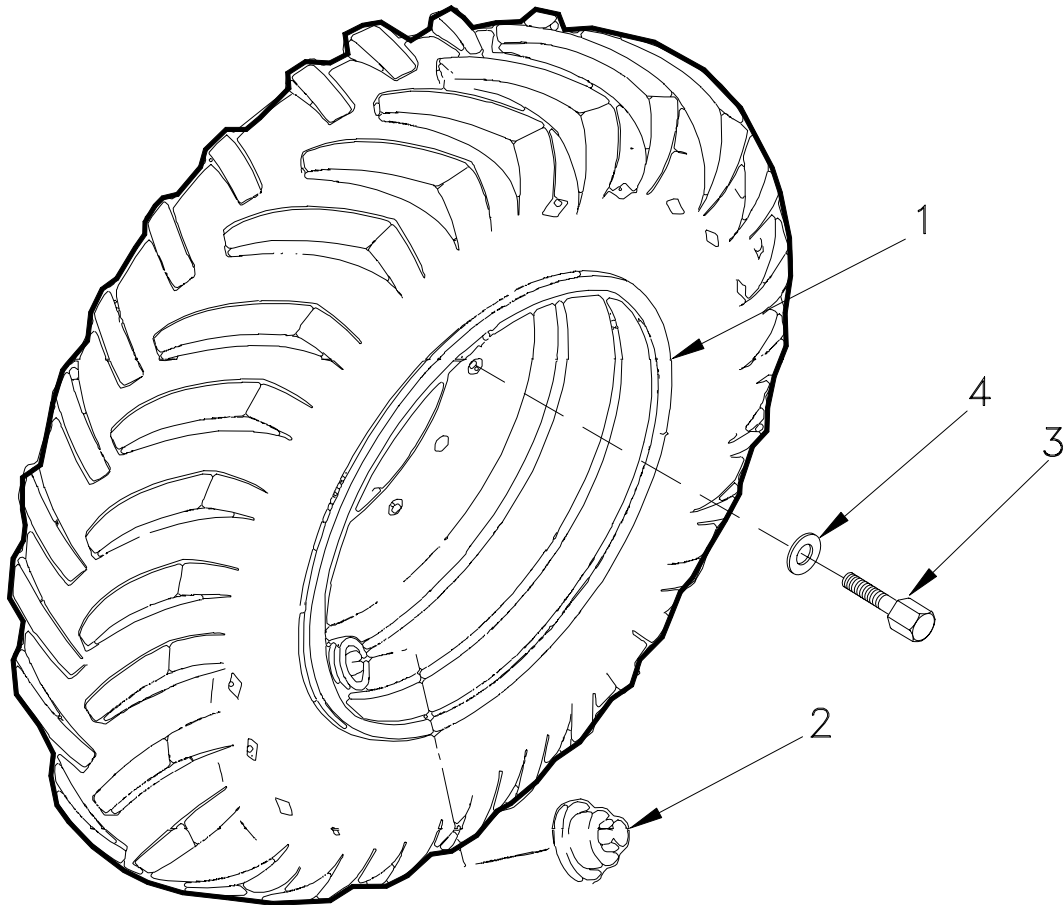

Tire and Rim Assembly

Item	Part No.	Qty	Description	Item	Part No.	Qty	Description
	Tire Size	-	23.1 - 26 (14 ply)				
1	R17502	4	. Rim	3	R13806561 56		. Capscrew
2	R13802338	4	. Pipe Cap	4	R13813326 56		. Hard Washer