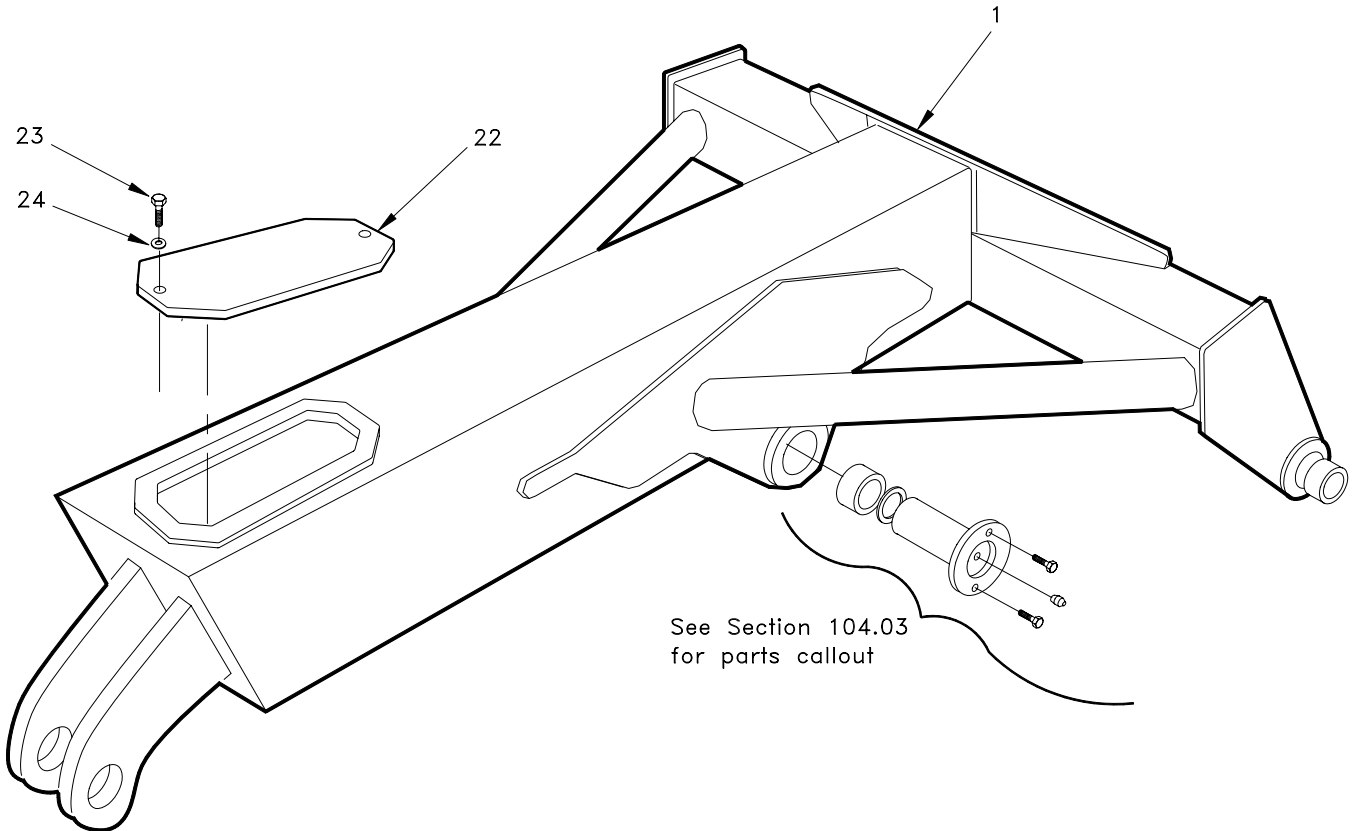

SN H67: 1518, 1530-1531, 1565, 1577, 1581, 1584, 1627-1628, 1633, 1637-1638, 1643-1644

Parallelogram Boom used with 120" ESCO Grapple

Item	Part No.	Qty	Description	Item	Part No.	Qty	Description
1	R15442	1	Boom	23	R13801813	2	Capscrew
22	R13902	1	Cover Plate	24	R13811431	2	Hard Washer