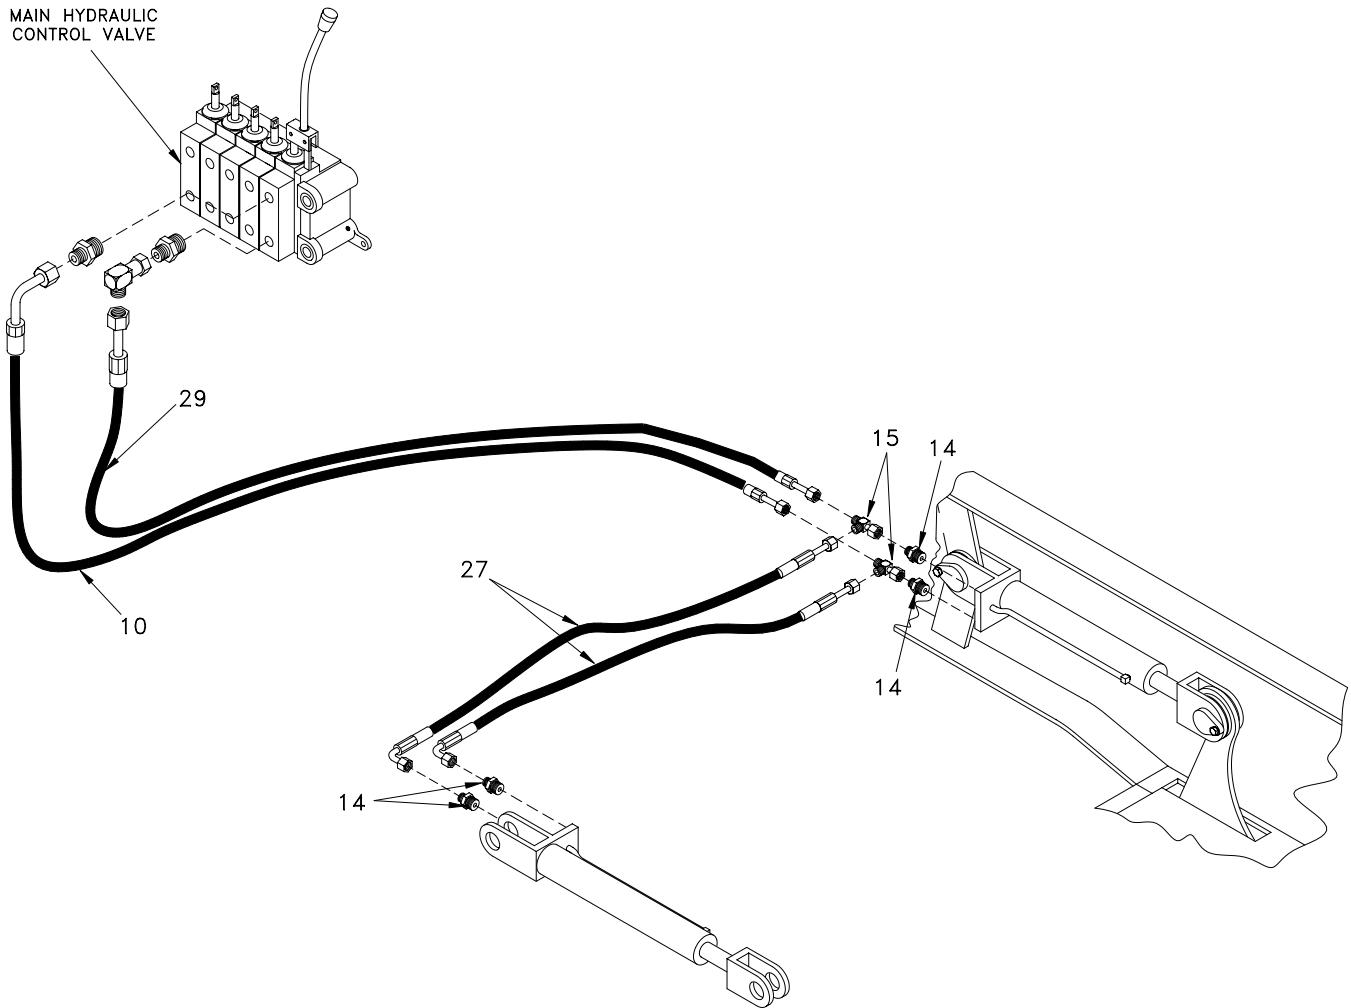

Blade Hydraulics

Item	Part No.	Qty	Description	Item	Part No.	Qty	Description
10	R12266	2	. Hose Assembly	27	R12270	2	. Hose Assembly
14	209069	4	. Fitting, St	29	R12271	1	. Hose Assembly
15	214316	2	. Fitting, Te