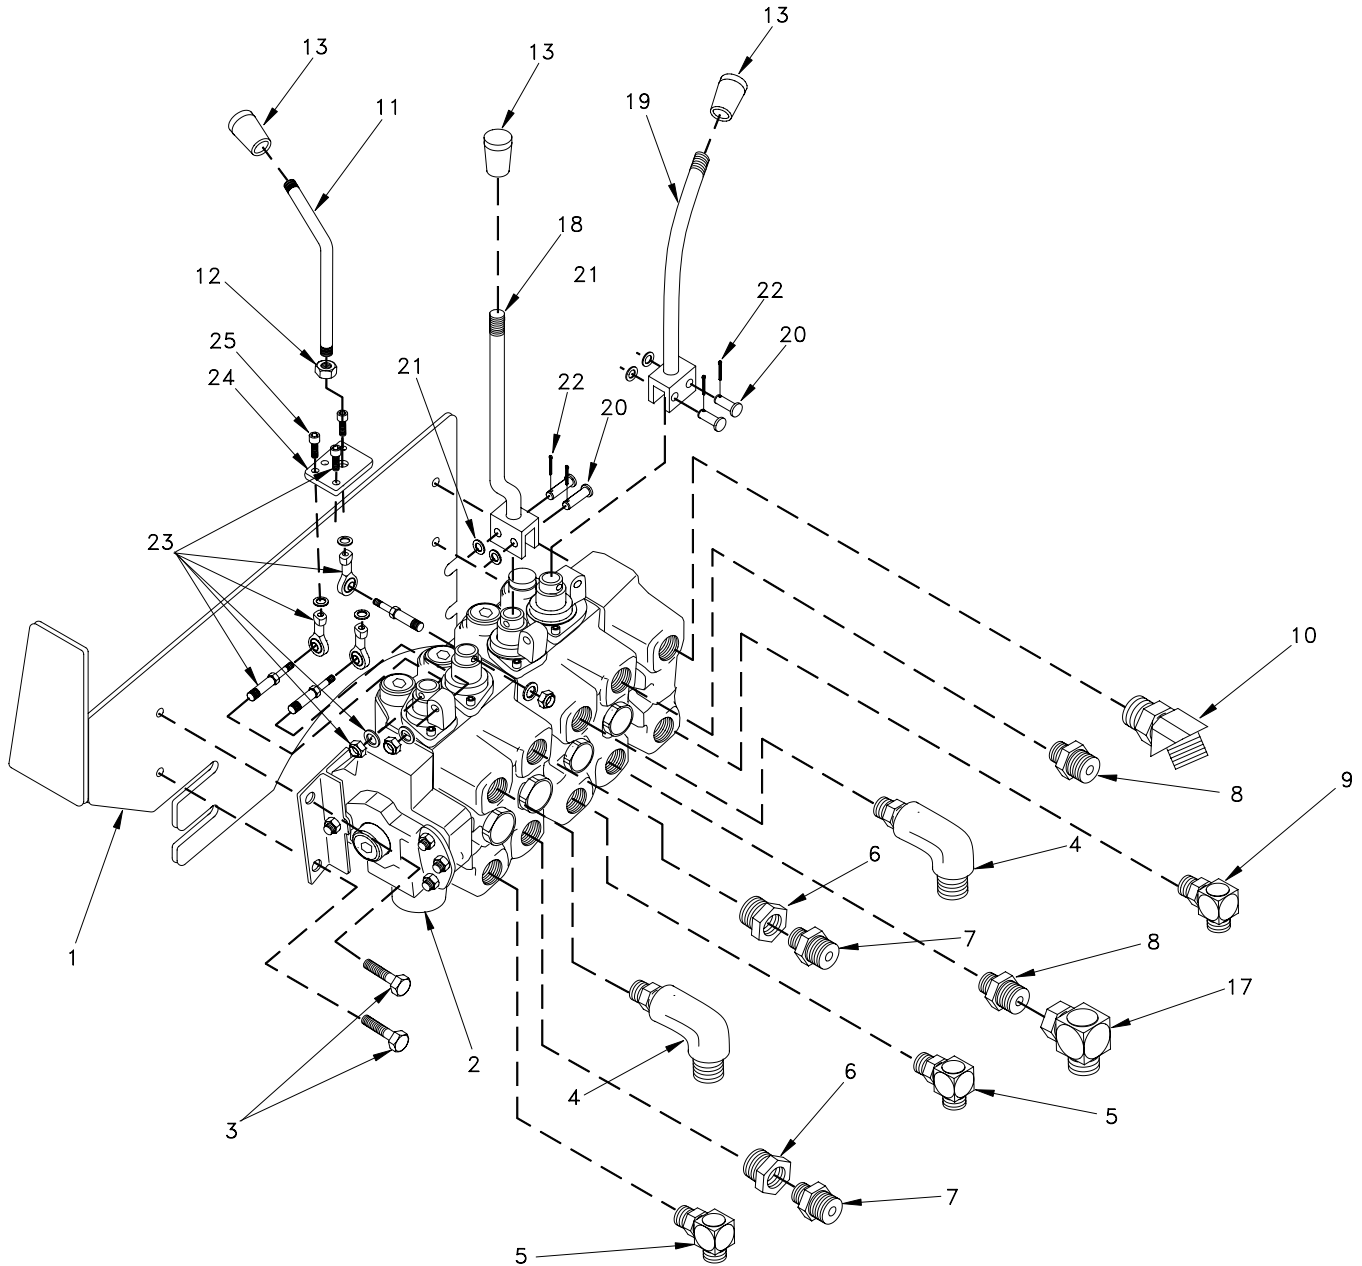

### Hi Vis Hydraulic Control Valve Installation

Item	Part No.	Qty	Description	Item	Part No.	Qty	Description
	<b>R14402</b>		<b>Hi-Vis Hyd. Control Valve Inst.</b>				
1	R14231	1	. Control Mount	12	R13806770	1	. Nut, Hex
2	* R14062	1	. Hi-Vis Hyd. Ctrl Valve (903.02A)	13	R14520	3	. Knob, Black
3	201602	4	. Capscrew	17	210769	1	. Fitting, El
4	R12572719	2	. Fitting	18	R14413	1	. Lever
5	209490	2	. Fitting, El	19	R14516	1	. Lever
6	R832154	2	. Fitting, St	20	R14521	4	. Pin, Clevis
7	211560	2	. Fitting, St	21	R13811444	4	. Flat Washer
8	209069	2	. Fitting, St	22	R13800353	4	. Pin, Cotter
9	225129	1	. Fitting, El	23	R14451	1	. Kit, Tie Rod
10	R14513	1	. Fitting, Ff	24	R14586	1	. Plate
11	R14412	1	. Rod	25	R13811617	3	. Capscrew