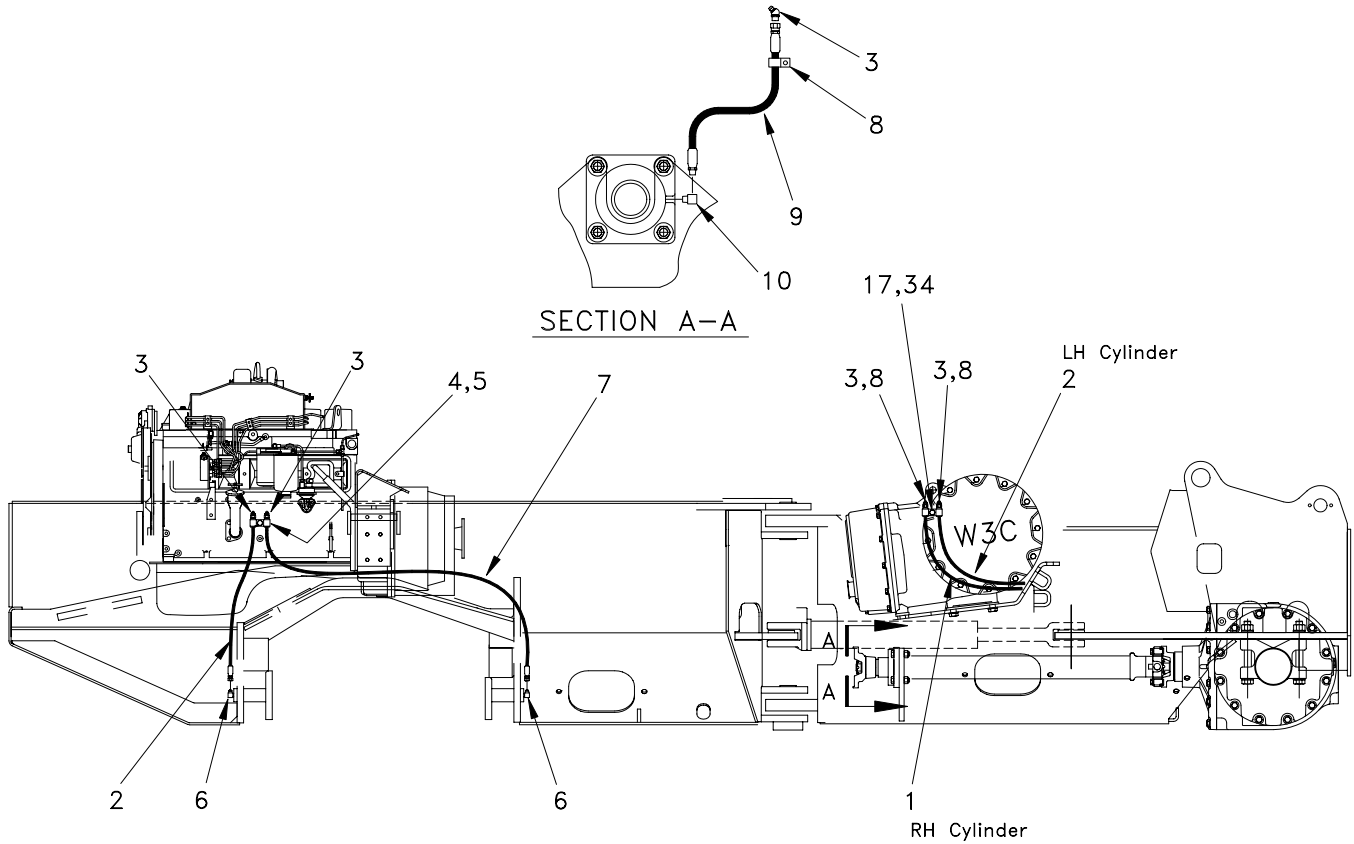

Lube System

Item	Part No.	Qty	Description	Item	Part No.	Qty	Description
1	R12036	1	. Hose Assembly	8	R13803039	3	. Clip, Insul
2	R1938557	2	. Hose Assembly	9	R14803	1	. Hose Assembly
3	00271285	5	. Lube Fitting	10	R1518609	1	. Fitting
4	R13811225	1	. Capscrew	14	R1937538	2	. Clip, Insul
5	R1937538	2	. Clip, Insul	17	223654	2	. Esna Nut
6	R1931720	2	. Fitting, El	34	R13811079	1	. Capscrew
7	R12037	1	. Hose Assembly