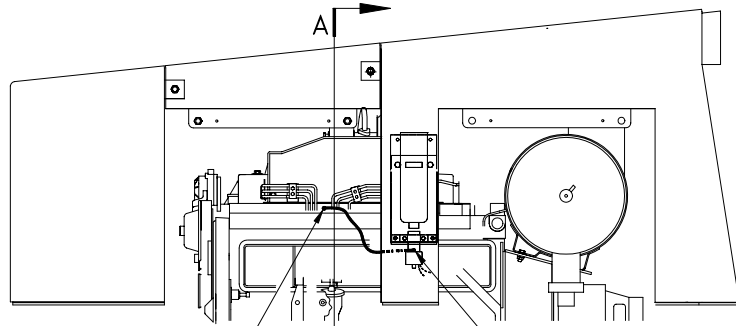

SN H67: 1519, 1521, 1524, 1529, 1531

ATOMIZER LOCATION
SUPPLIED WITH ITEM 13
APPROXIMATE LOCATION OF
1/8" NPT PORT IN MANIFOLD

NYLON HOSE & VALVE FITTING
SUPPLIED WITH ITEM 13