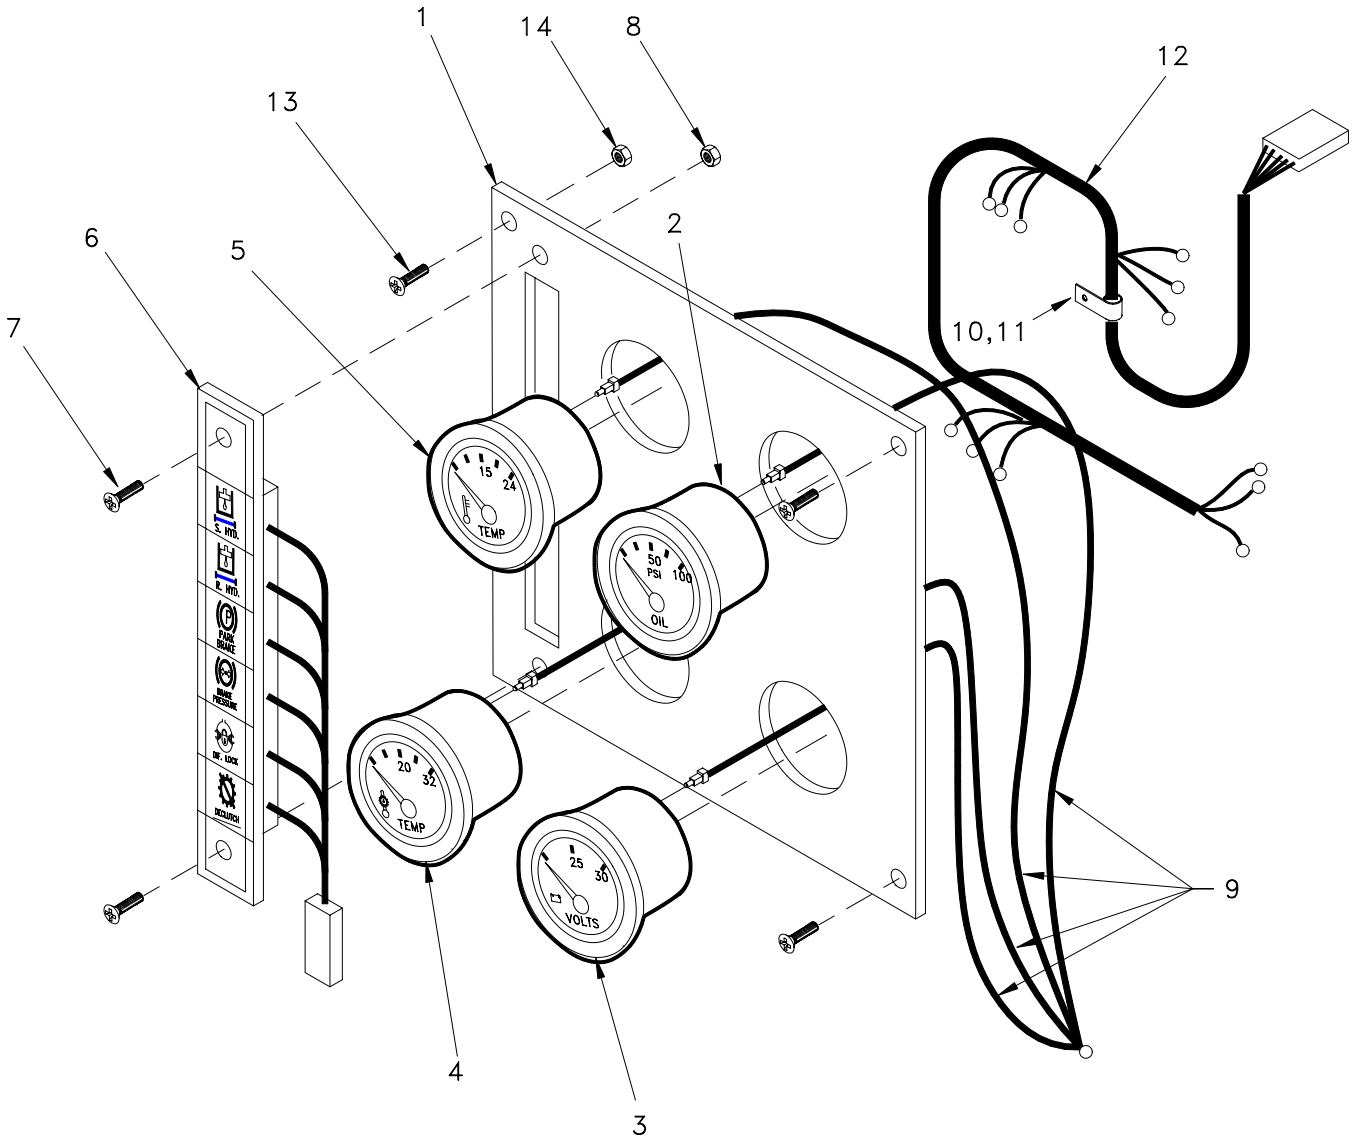

Instrument Panel Assembly

Item	Part No.	Qty	Description	Item	Part No.	Qty	Description
	R13744		Instrument Panel Assembly				
1	R13747	1	. Panel	8	R13803445	1	. Nut
2	242438	1	. Oil Pressure Gauge	9	R15935	4	. Light Assembly
3	242439	1	. Voltmeter Gauge	10	200499	1	. Clamp
4	242437	1	. Converter Temperature Gauge	11	R13122	1	. Washer
5	242436	1	. Water Temperature Gauge	12	R13752	1	. Wire Harness
6	R13746	1	. Light Strip	13	R189007	4	Cap screw
	236676	6	. Light Bulb	14	233880	4	Nut
7	R13767	1	. Screw