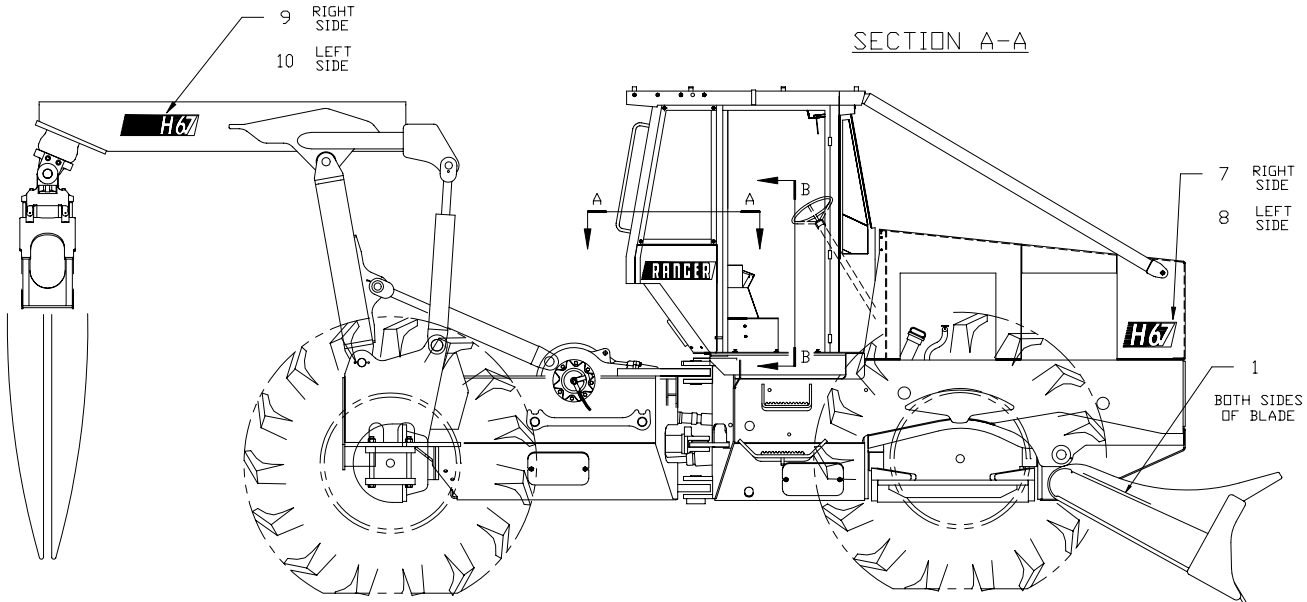

S/N H67: 1505-1507, 1509, 1516, 1518, 1519, 1521, 1523-1524, 1528-1533, 1538-1540, 1544-1547, 1554, 1562-1567, 1573-1577, 1580-1584, 1587-1591, 1594-1597, 1611, 1617, 1619-1622, 1624-1625, 1627-1631, 1633-1634, 1636-1638, 1641-1644, 1646

Parallelogram Decal Installation

Item	Part No.	Qty	Description	Item	Part No.	Qty	Description
	R14741		Parallelogram Decal Installation				
1	R14609	2	. Anti Slip Tread	6	R13800986	4	. Drive Screw
2	R14626	1	. Decal - H67 Grapple	7	R14726	1	. Decal - H67 Hardnose Right
3	R14628	1	. Decal - H67 Boom - Arch	8	R14727	1	. Decal - H67 Hardnose Left
4	R14631	1	. Decal - Accumulator Pressure	9	R14728	1	. Decal - H67 Boom Right
5	R12581162	1	. Plate	10	R14729	1	. Decal - H67 Boom Left