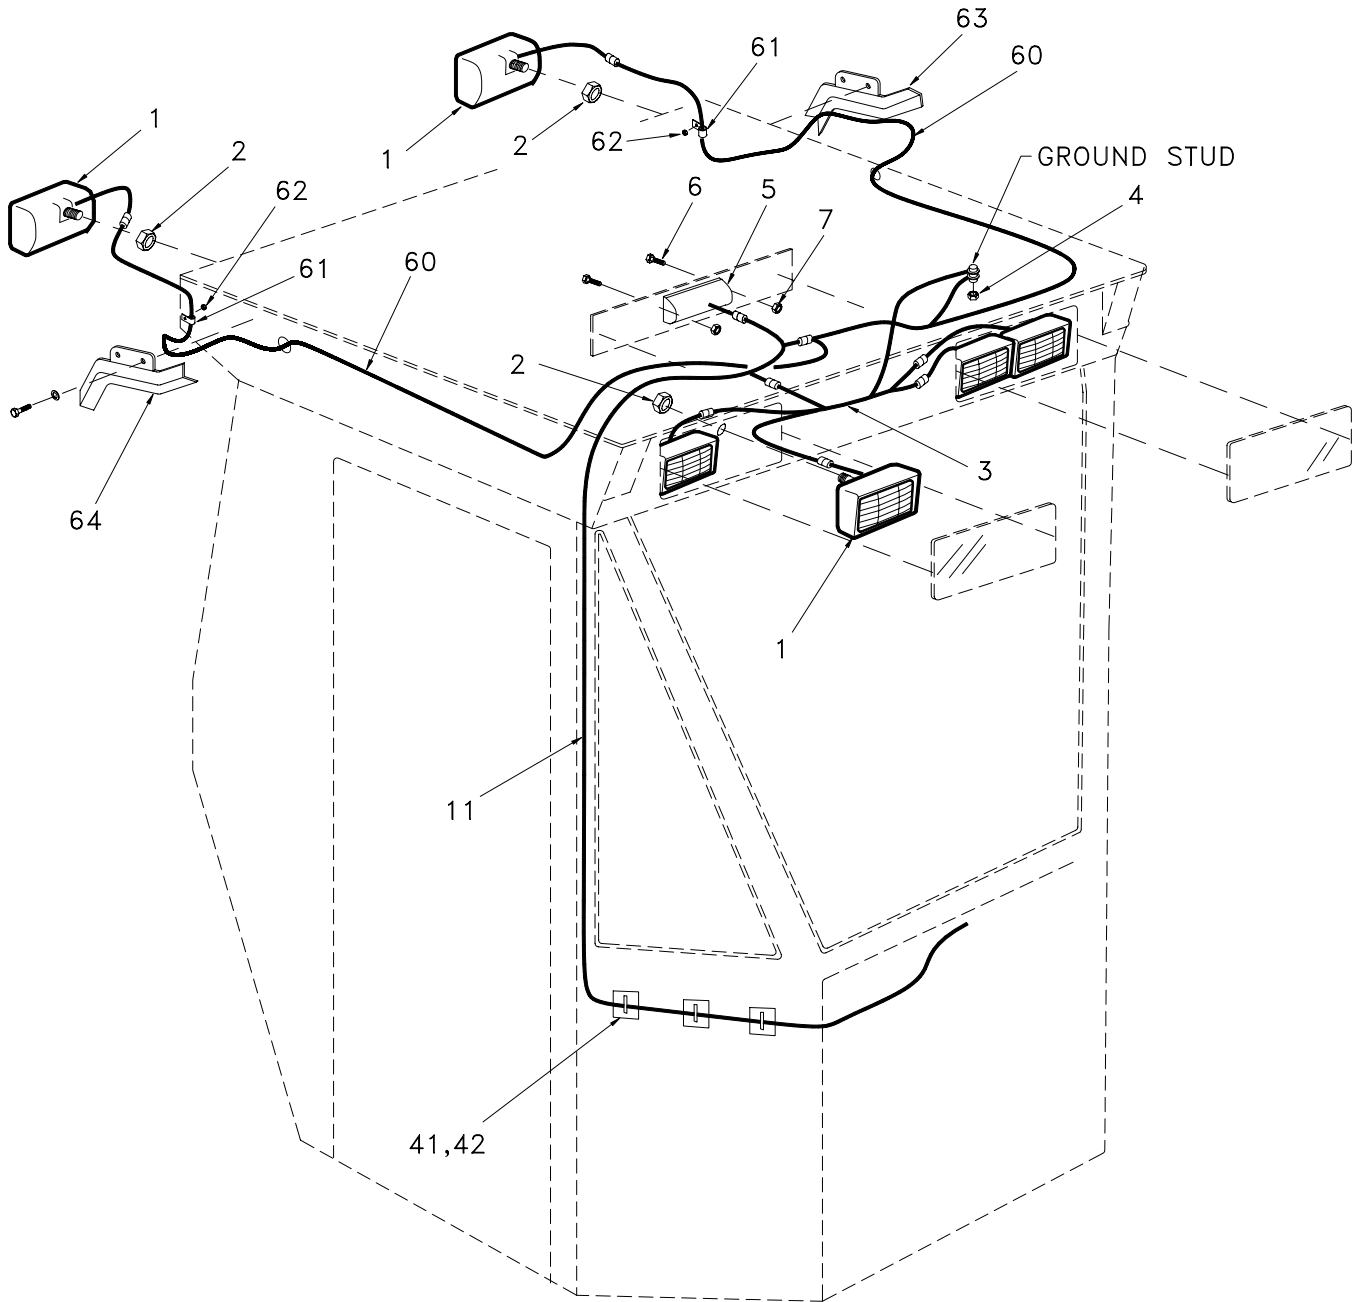

Cab Lights

Item	Part No.	Qty	Description	Item	Part No.	Qty	Description
1	R13659	6	. Work Light	11	R13801	1	. Wire Harness
2	R11499	6	. Locknut	41	220949	3	. Adhesive Back Mount
3	R13799	1	. Wire Harness	42	213257	3	. Tie Strap
4	223654	1	. Esna Nut	60	R14825	1	. Wire Harness
5	R13792	1	. Domelight	61	R13803025	2	. Clip, Insul
6	R13805587	4	. Machine Screw	62	R13811193	2	. Locknut
7	R13805118	6	. Locknut	63	R14807	1	. Wire Cover
				64	R14808	1	. Wire Cover