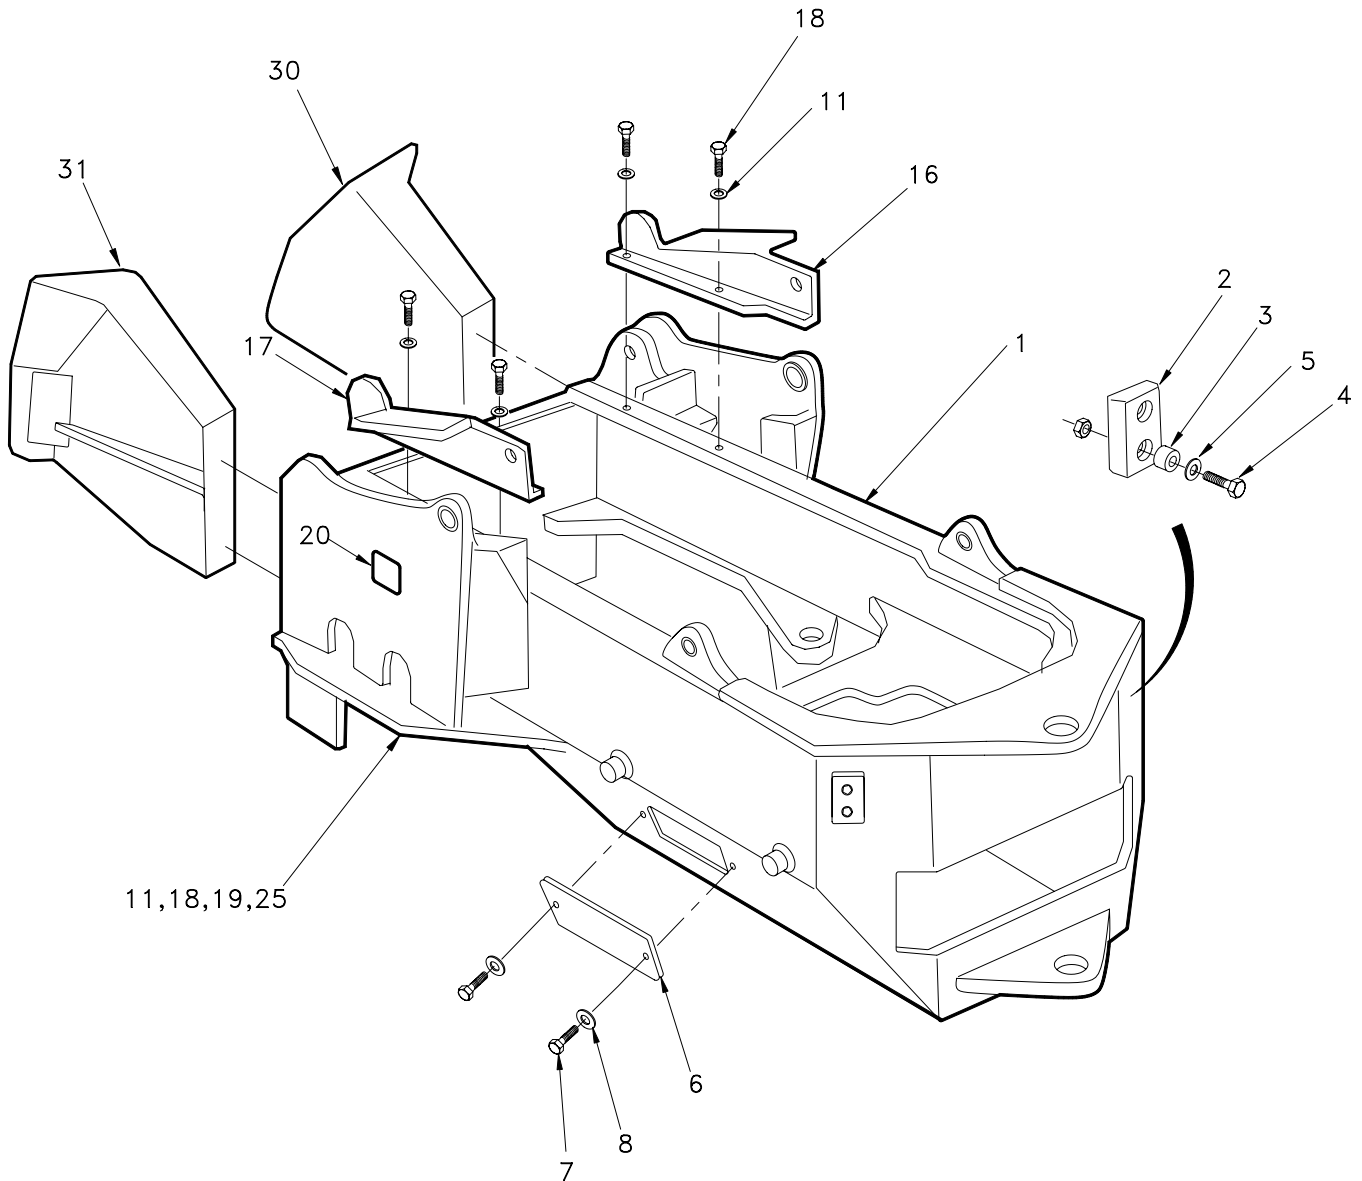

Hi-Vis Rear Frame

Item	Part No.	Qty	Description	Item	Part No.	Qty	Description
1	R15608	1	. Rear Frame, Grapple	16	R14216	1	. Plate, RH Cover
2	R16540	2	. Stop, Steering	17	R14215	1	. Plate, LH Cover
3	R1903680	4	. Tube, Spacer	18	R13811146	12	. Capscrew
4	R13811076	4	. Capscrew	19	R14615	1	. Cover
5	R13811433	4	. Hard Washer	20	R12575959	2	. Trim, Edge
6	R1937203	2	. Cover Assembly	25	R13812518	4	. Lockwasher
7	R13811122	4	. Capscrew	30	R14183	1	. Fender, LH
8	R13811435	4	. Hard Washer	31	R14182	1	. Fender, RH
11	R13811436	12	. Hard Washer