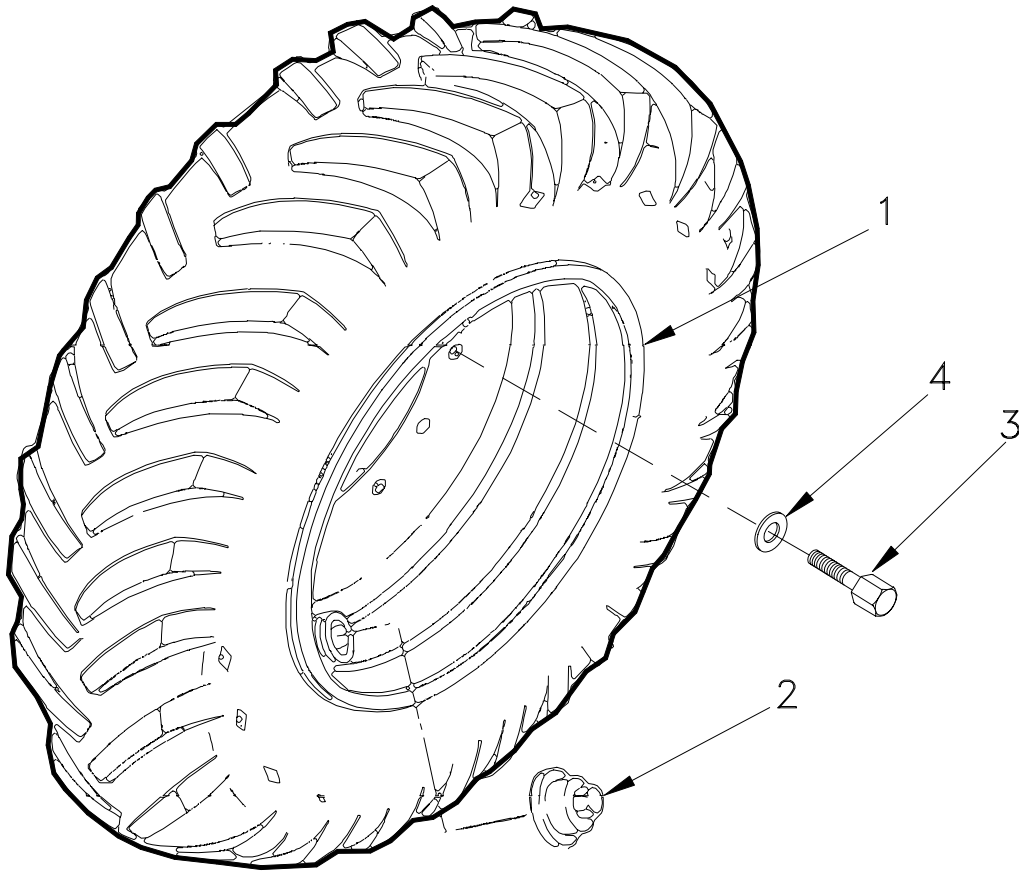

SN H67: 1567-1568, 1571-1572, 1578-1579, 1585-1586,
1599, 1603-1605, 1607-1609, 1614

Tire and Rim Assembly

Item	Part No.	Qty	Description	Item	Part No.	Qty	Description
	Tire Size	-	23.1 - 26 (14 ply)				
1	R14717	4	. Rim	3	R13806561 56		. Capscrew
2	R13802338	4	. Pipe Cap	4	R13813326 56		. Hard Washer