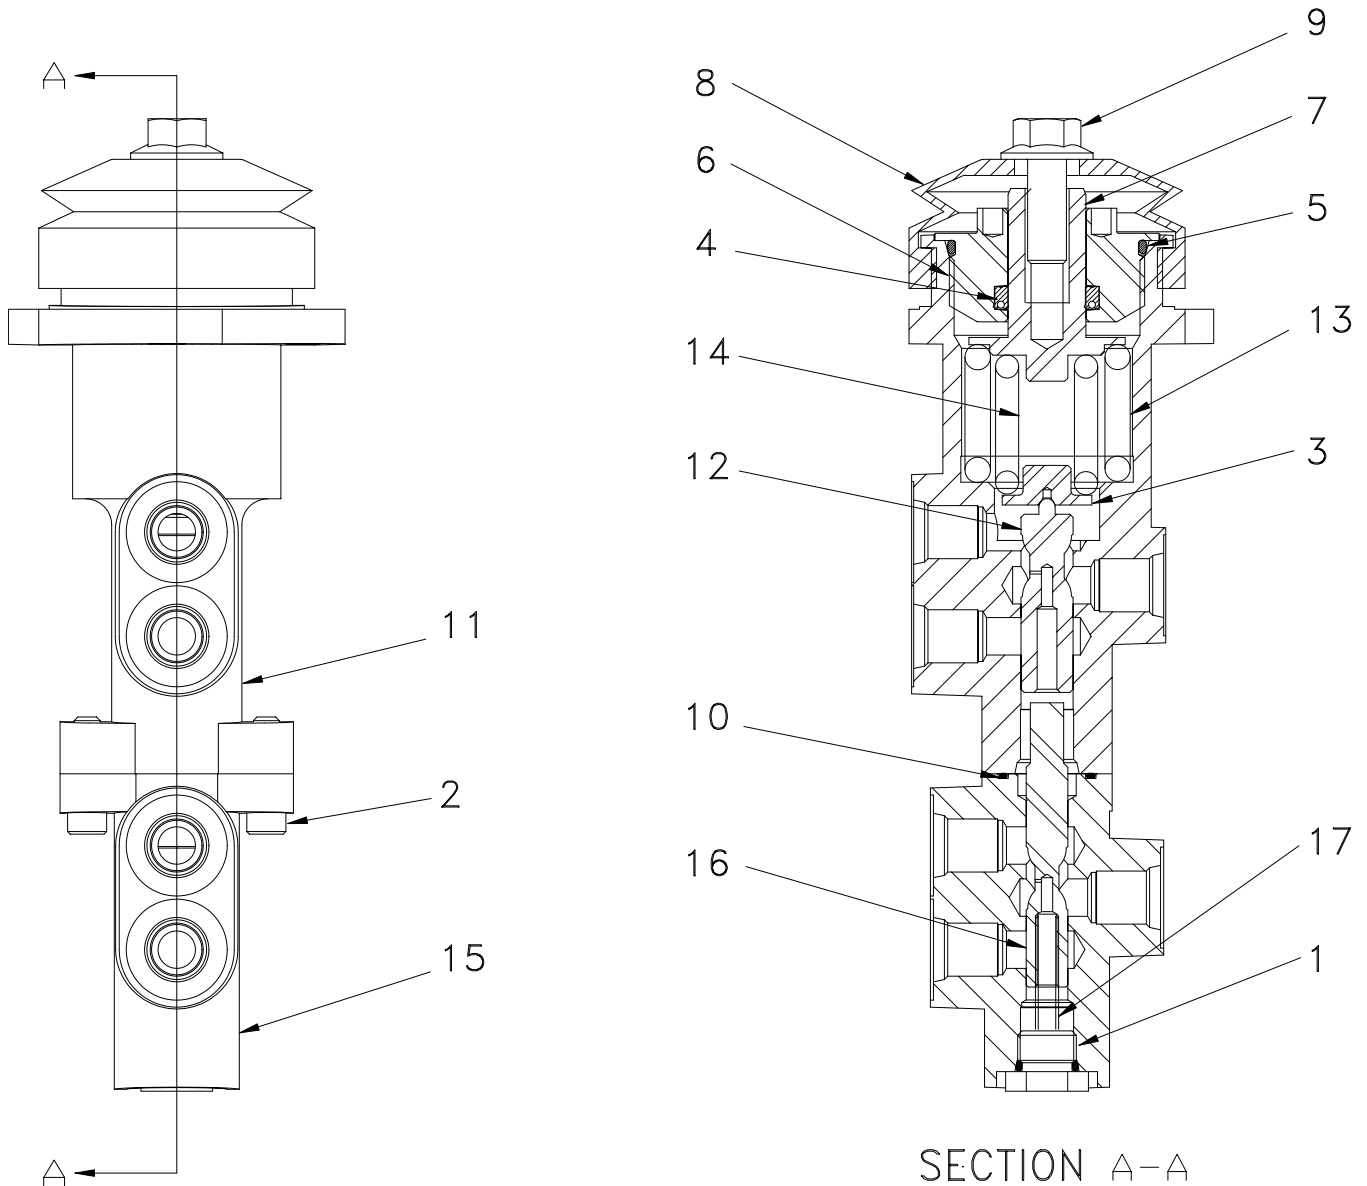

Brake Valve

Item	Part No.	Qty	Description	Item	Part No.	Qty	Description
	R13576		Brake Valve				
1	R15017	1	. Plug	11	NSS	1	. Body
2	R15018	2	. Capscrew	12	NSS	1	. Spool
3	R15019	1	. Seat	13	R15023	1	. Spring, Return
4	*a -----	1	. Seal	14	R15024	1	. Spring
5	*a -----	1	. O-Ring	15	NSS	1	. Body
6	R15020	1	. Guide, Piston	16	NSS	1	. Spool
7	R15021	1	. Piston	17	R15025	1	. Spring, Return
8	*a -----	1	. Boot				
9	R15022	1	. Capscrew				
10	*a -----	1	. O-Ring				

*a Repair Kit P/N R15026