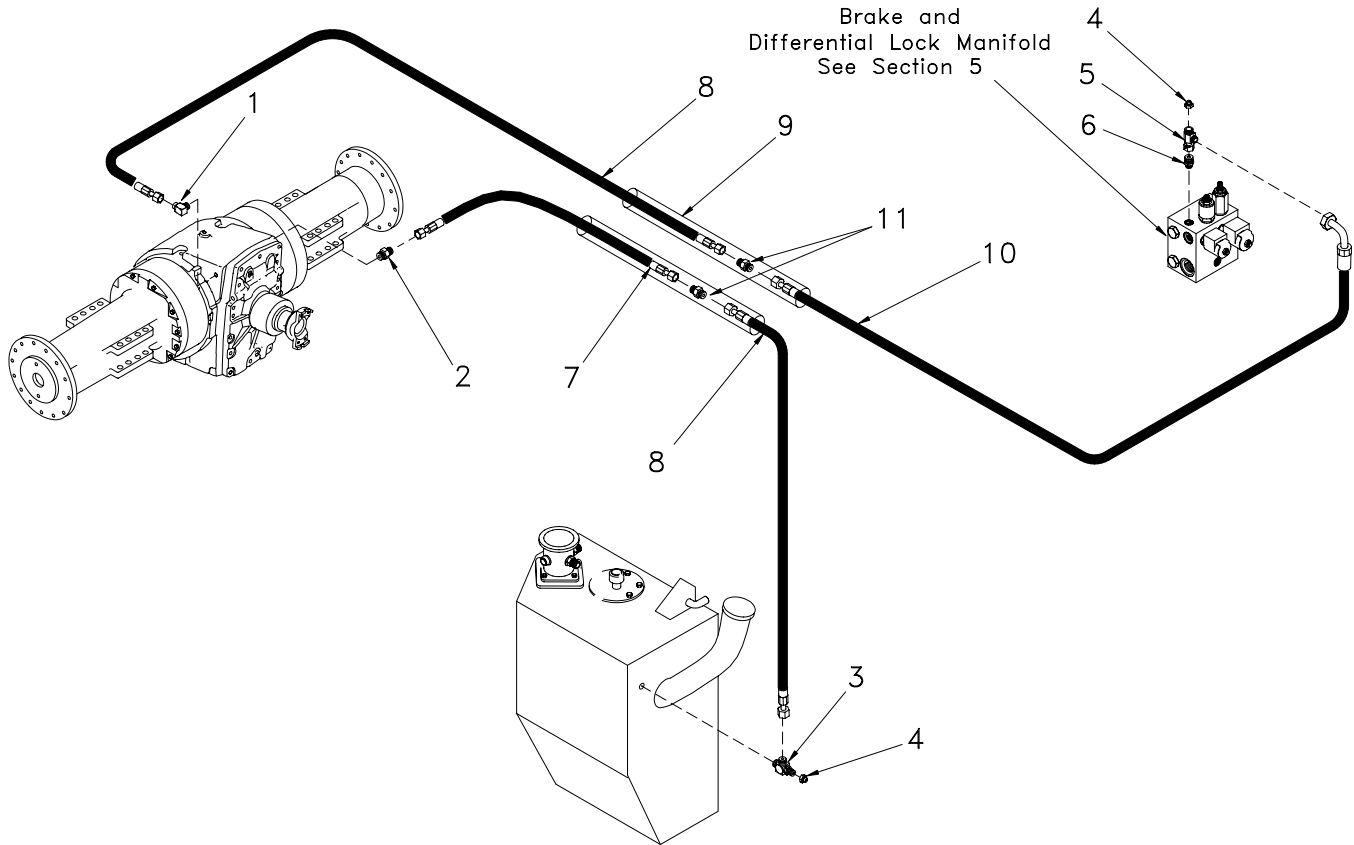

SN H67: 1501-1518, 1520, 1523, 1528

Mandatory Update: All units must be updated to 403.05C

Axle Differential Lock System

Item	Part No.	Qty	Description	Item	Part No.	Qty	Description
	R14570		Axle Differential Lock System				
1	209488	1	. Fitting, El	7	R1938309	1	. Hose Assembly
2	209806	1	. Fitting, St	8	R14782	2	. Hose Assembly
3	11911	1	. Fitting, Te	9	R13469	12'	. Sleeve, Cordura
4	215515	2	. Fitting, Mc	10	R14783	1	. Hose Assembly
5	214316	1	. Fitting, Te	11	209439	2	. Fitting, St
6	211550	1	. Fitting, St