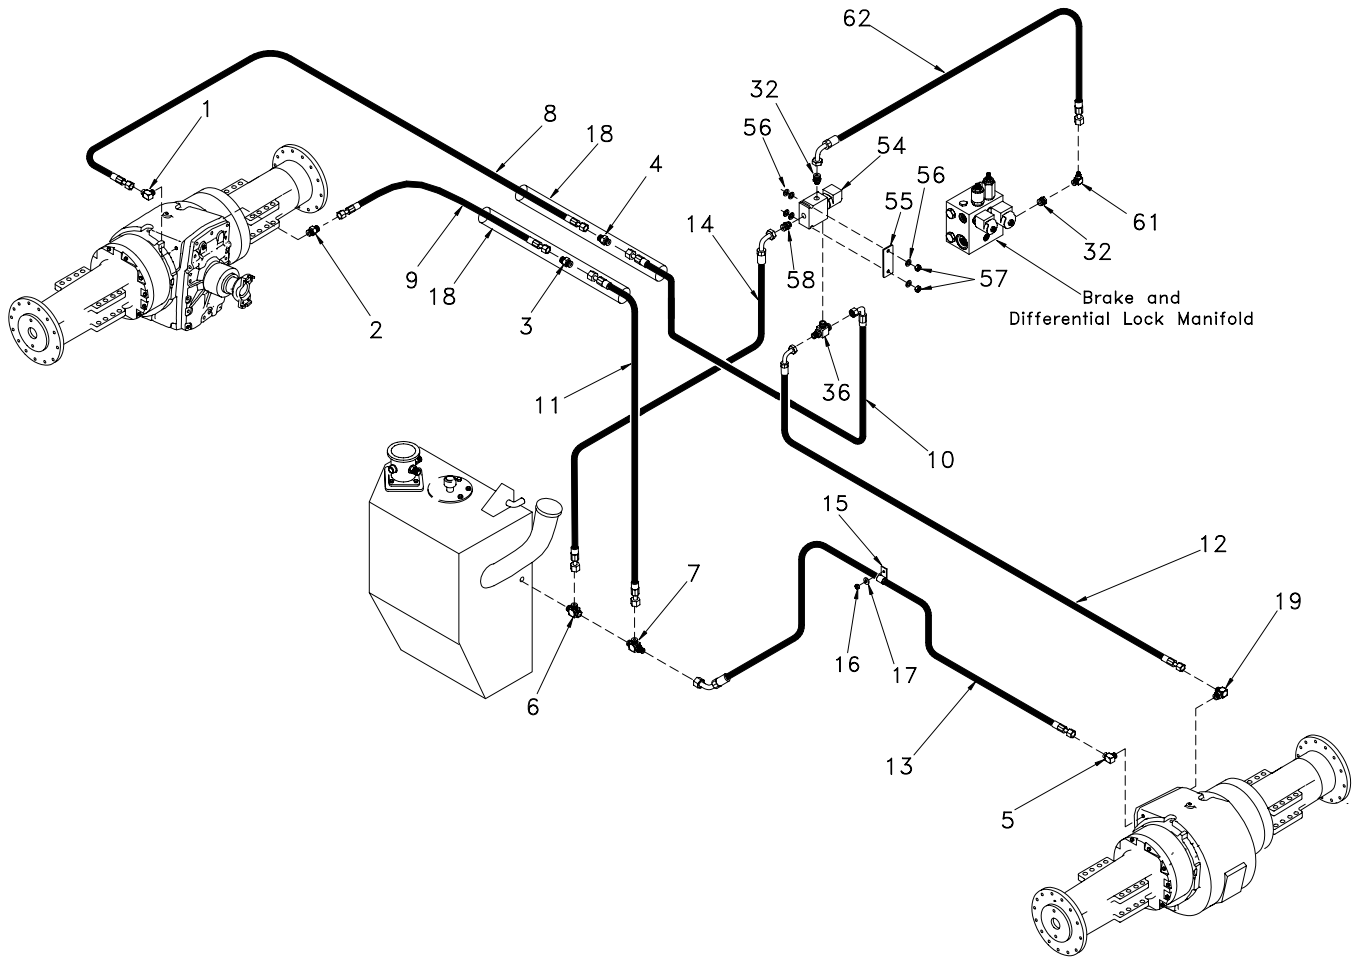

Axle Differential Lock System

Item	Part No.	Qty	Description	Item	Part No.	Qty	Description
1	23945	2	. Fitting, El	15	209696	1	. Clamp
2	209806	1	. Fitting, St	16	224131	1	. Esna Nut
3	209439	1	. Fitting, St	17	223447	1	. Washer
4	209438	1	. Fitting, St	18	R13469	12'	. Cordura Sleeve
5	208713	1	. Fitting, El	19	209488	1	. Fitting, El
6	11911	1	. Fitting, Te	32	211560	5	. Fitting, St
7	214316	1	. Fitting, Te	36	23578	3	. Fitting, Te
8	231718	1	. Hose Assembly	54	* R15653	1	. Diff-Lok Solenoid Valve (403.06A)
9	209937	1	. Hose Assembly	55	R15657	1	. Platwasher
10	R12074	1	. Hose Assembly	56	R13811443	6	. Flat Washer
11	R14782	1	. Hose Assembly	57	R13807439	2	. Esna Nut
12	227122	1	. Hose Assembly	58	211550	1	. Fitting, St
13	R12071	1	. Hose Assembly	61	211561	1	. Fitting, El
14	R14257	1	. Hose Assembly	62	R15655	1	. Hose Assembly