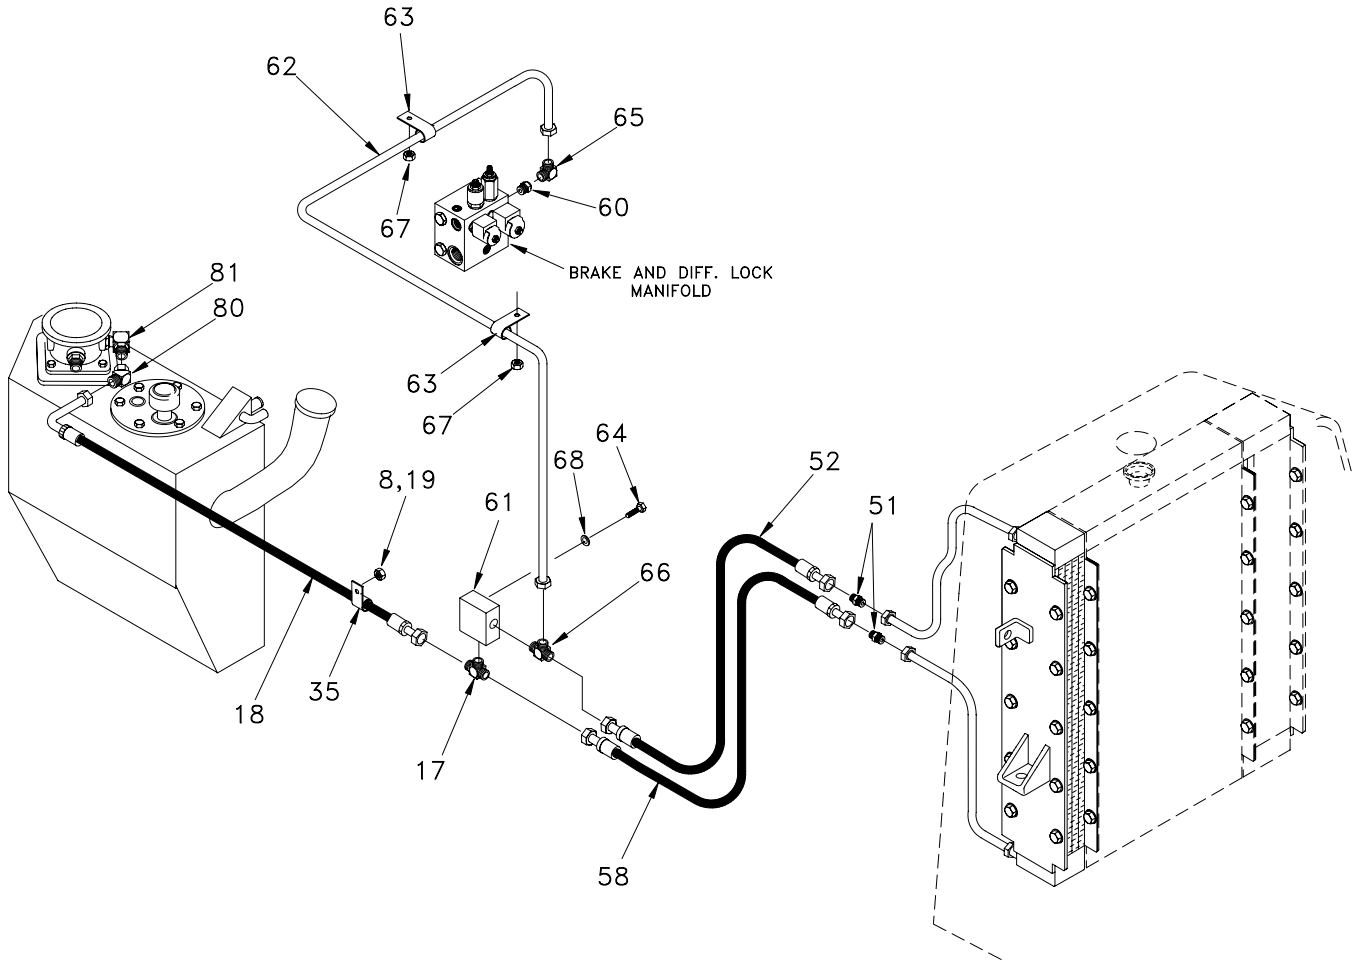

SN H67: 1610, 1615-1616, 1630, 1634
Plus any other machines with SN H671530, 1532-1634 that have
been converted to use the three section radiator

Hydraulic Oil Cooler

Item	Part No.	Qty	Description	Item	Part No.	Qty	Description
8	223654	15	. Nut, Esna	61	R15562	1	. Valve, Check
16	R13810033	1	. Clamp, Insulated	62	R15567	1	. Tube Assembly
17	R13807534	1	. Fitting, Te	63	209579	2	. Clamp
18	R12068	1	. Hose Assembly	64	R13811041	1	. Capscrew
19	R13811431	10	. Hard Washer	65	209155	1	. Fitting, El
35	209698	1	. Clamp	66	28211	1	. Fitting, Te
51	209440	2	. Fitting, St	67	R13806823	2	. Locknut
52	217252	1	. Hose Assembly	68	R13811431	24	. Hard Washer
58	218699	1	. Hose Assembly	80	R13597	1	. Fitting, St
60	209208	1	. Fitting, St	81	209485	1	. Fitting, Ff