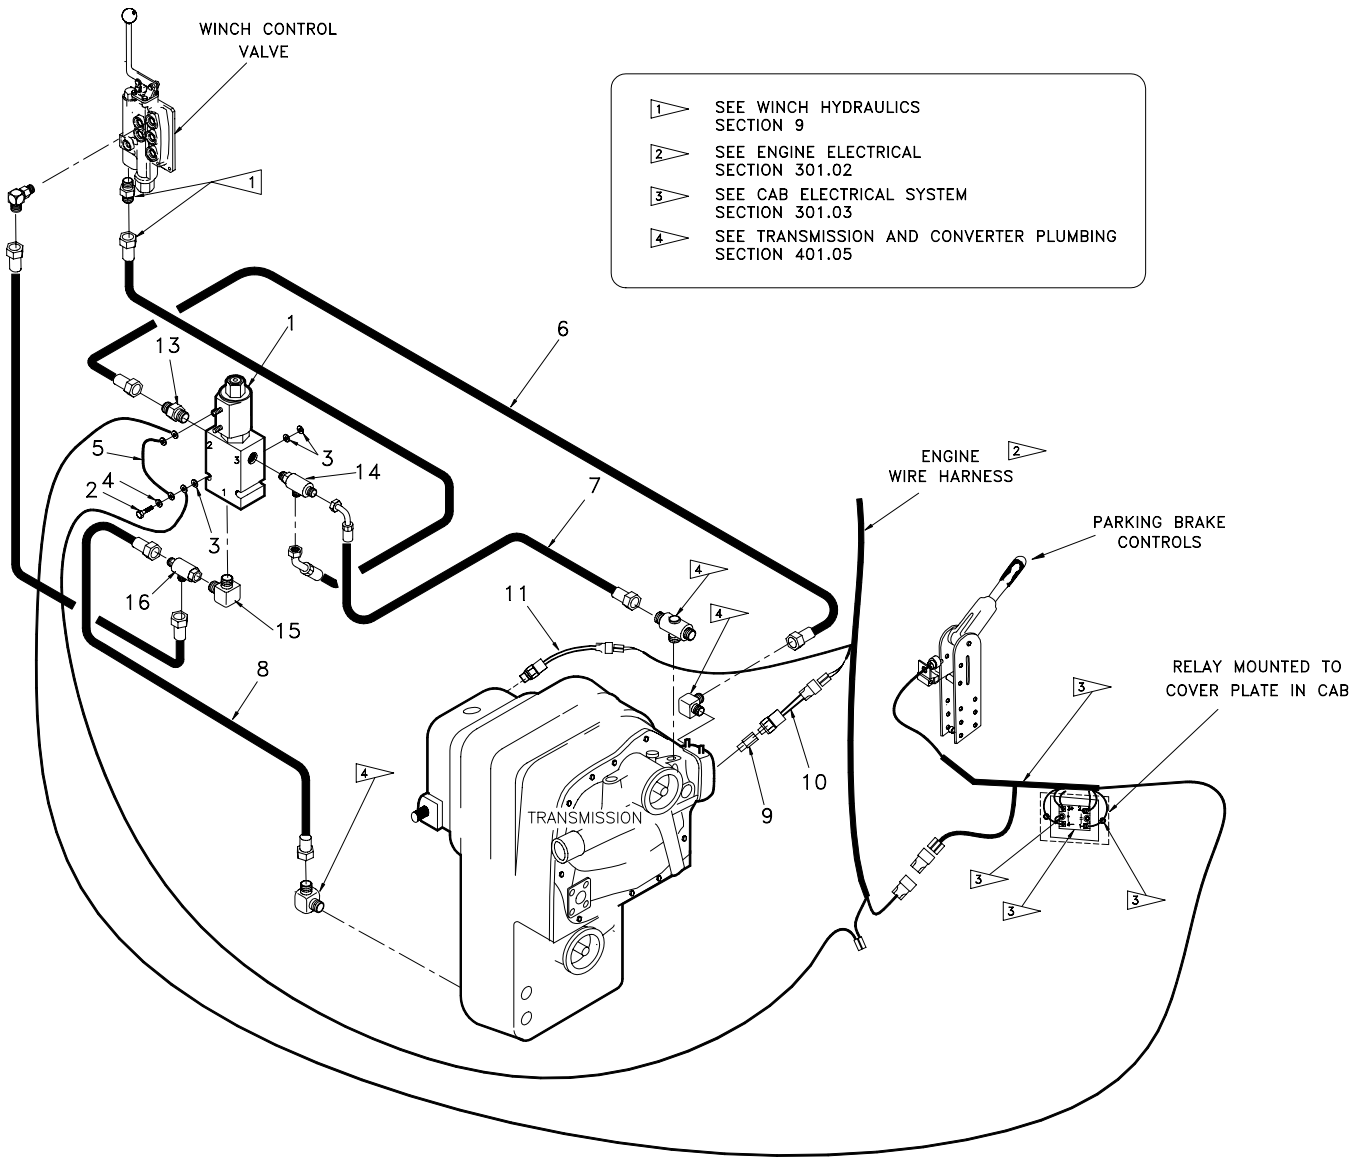

1 SEE WINCH HYDRAULICS SECTION 9
2 SEE ENGINE ELECTRICAL SECTION 301.02
3 SEE CAB ELECTRICAL SYSTEM SECTION 301.03
4 SEE TRANSMISSION AND CONVERTER PLUMBING SECTION 401.05

Declutch System

Item	Part No.	Qty	Description	Item	Part No.	Qty	Description
	R14424		Declutch System				
1	* R13653	1	. Valve, Solenoid (401.10A)	9	R1517252	1	. Fitting
2	R13810996	2	. Capscrew	10	R11152	1	. Pressure Switch
3	R13811443	6	. Flat Washer	11	R11155	1	. Pressure Switch
4	00103319	2	. Lockwasher	13	223929	1	. Fitting, St
5	R10075	1	. Diode Assembly	14	223436	1	. Fitting, Te
6	R12033	1	. Hose Assembly	15	R13466	1	. Fitting
7	R12124	1	. Hose Assembly	16	214316	1	. Fitting, Te
8	R12227	1	. Hose Assembly