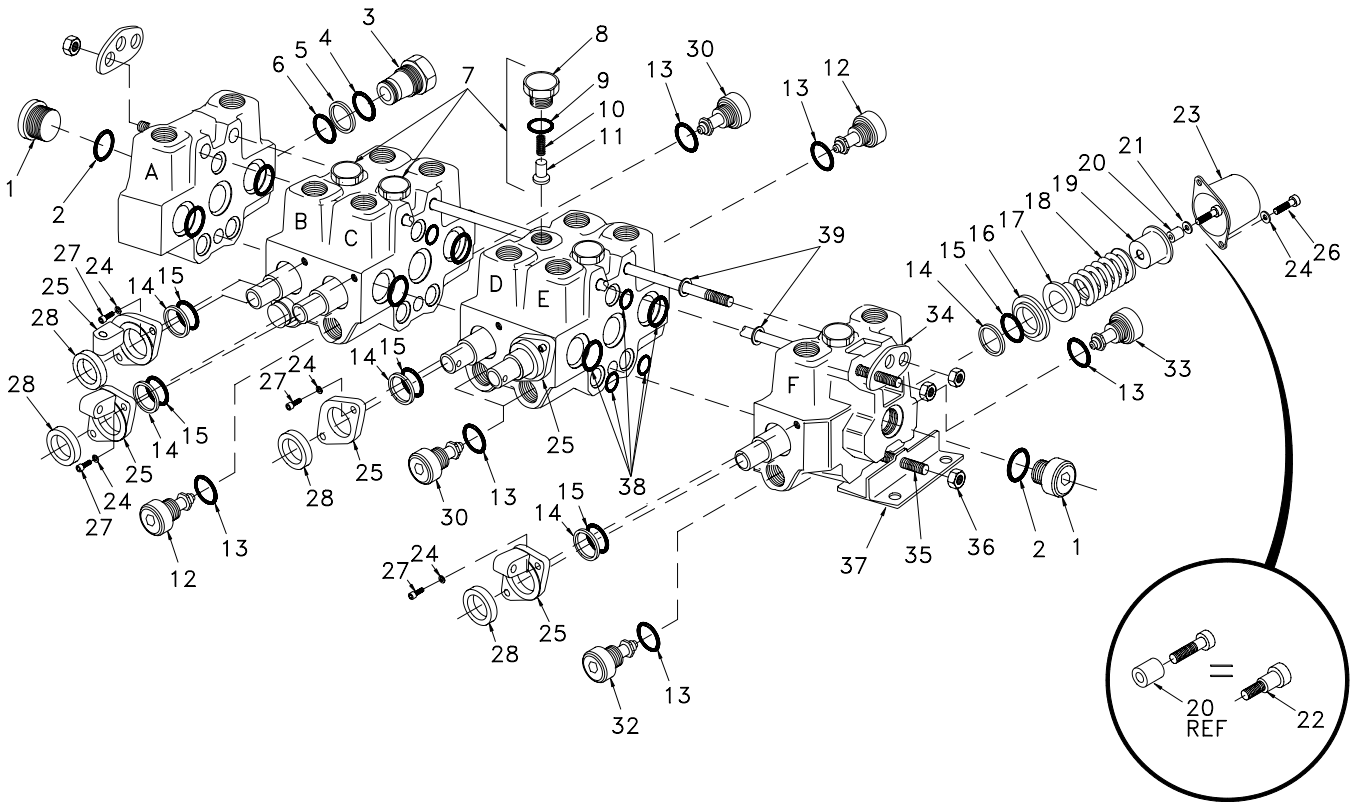

Parallelogram Hydraulic Control Valve

Item	Part No.	Qty	Description	Item	Part No.	Qty	Description
	R13650		Parallelogram Hyd. Ctrl. Valve	20	R15122	1	.. Spacer
A	-----		.. Inlet Section	21	R15124	1	.. Washer
1	R15107	1	.. Plug	22	R15125	1	.. Capscrew
2	R15108	1	.. O-Ring	23	R15126	1	.. Cap
3	R15109	1	.. Plug	24	R15127	4	.. Washer
4	R15110	1	.. O-Ring	25	R15132	1	.. Cover Kit
5	R15111	1	.. Back-up Ring	26	R15128	2	... Capscrew
6	R15112	1	.. O-Ring	27	R15129	2	... Capscrew
				28	247407	1	... Scraper Ring
				32	R15133	2	.. Relief Valve
B	-----	1	.. Blade Section	E	-----	1	.. Rotate Section
7	R15113	1	.. Check Valve	7	R15113	1	.. Check Valve
8	R15114	1	... Plug	8	R15114	1	... Plug
9	R15115	1	... O-Ring	9	R15115	1	... O-Ring
10	R15116	1	.. Spring	10	R15116	1	.. Spring
11	R15117	1	.. Poppet	11	R15117	1	.. Poppet
12	R15118	2	.. Relief Valve	13	R15110	2	.. O-Ring
13	R15110	2	.. O-Ring	14	*a -----	2	.. Seal, Spool
14	*a -----	2	.. Seal, Spool	15	*a -----	2	.. O-Ring
15	*a -----	2	.. O-Ring	16	*a -----	2	.. Seal, Spool
16	R15119	1	.. Guide Ring	17	R15119	1	.. Guide Ring
17	R15120	1	.. Casing	18	R15120	1	.. Casing
18	R15121	1	.. Spring	19	R15121	1	.. Spring
19	R15123	1	.. Casing	20	R15122	1	.. Casing
20	R15122	1	.. Spacer	21	R15122	1	.. Spacer
21	R15124	1	.. Washer	22	R15124	1	.. Washer
22	R15125	1	.. Capscrew	23	R15125	1	.. Capscrew
23	R15126	1	.. Cap	24	R15126	1	.. Cap
24	R15127	4	.. Washer	25	R15127	4	.. Washer
25	R15258	1	.. Cover Kit	26	R15132	1	.. Cover Kit
26	R15128	2	... Capscrew	27	R15128	2	... Capscrew
27	R15129	2	... Capscrew	28	R15129	2	... Capscrew
28	247407	1	... Scraper Ring	29	247407	1	... Scraper Ring
				30	R15131	2	.. Relief Valve
C	-----	1	.. Arch section	F	-----	1	.. Grapple Section
7	R15113	1	.. Check Valve	1	R15107	1	.. Plug
8	R15114	1	... Plug	2	R15108	1	.. O-Ring
9	R15115	1	... O-Ring	7	R15113	1	.. Check Valve
10	R15116	1	.. Spring	8	R15114	1	... Plug
11	R15117	1	.. Poppet	9	R15115	1	... O-Ring
13	R15110	2	.. O-Ring	10	R15116	1	.. Spring
14	*a -----	2	.. Seal, Spool	11	R15117	1	.. Poppet
15	*a -----	2	.. O-Ring	13	R15110	2	.. O-Ring
16	R15119	1	.. Guide Ring	14	*a -----	2	.. Seal, Spool
17	R15120	1	.. Casing	15	*a -----	2	.. O-Ring
18	R15121	1	.. Spring	16	R15119	1	.. Guide Ring
19	R15123	1	.. Casing	17	R15120	1	.. Casing
20	R15122	1	.. Spacer	18	R15121	1	.. Spring
21	R15124	1	.. Washer	19	R15123	1	.. Casing
22	R15125	1	.. Capscrew	20	R15122	1	.. Spacer
23	R15126	1	.. Cap	21	R15124	1	.. Washer
24	R15127	4	.. Washer	22	R15125	1	.. Capscrew
25	R15130	1	.. Cover Kit	23	R15126	1	.. Cap
26	R15128	2	... Capscrew	24	R15127	4	.. Washer
27	R15129	2	... Capscrew	25	R15130	1	.. Cover Kit
28	247407	1	... Scraper Ring	26	R15128	2	... Capscrew
32	R15133	2	.. Relief Valve	27	R15129	2	... Capscrew
				28	247407	1	... Scraper Ring
D	-----	1	.. Boom Section	32	R15133	1	.. Relief Valve
7	R15113	1	.. Check Valve	33	R15134	1	.. Anticavitation Valve
8	R15114	1	... Plug				
9	R15115	1	... O-Ring	34	R15135	2	.. Lifting Lug
10	R15116	1	.. Spring	35	R15136	1	.. Kit, Tie Rod
11	R15117	1	.. Poppet	36	R15137	6	.. Nut
13	R15110	2	.. O-Ring	37	R15138	2	.. Bracket
14	*a -----	2	.. Seal, Spool	38	R15139	3	.. Seal Kit, Section
15	*a -----	2	.. O-Ring	39	246723	6	.. Spacer
16	R15119	1	.. Guide Ring				
17	R15120	1	.. Casing				
18	R15121	1	.. Spring				
19	R15123	1	.. Casing				

*a Included in R15140 Single Spool Seal Kit