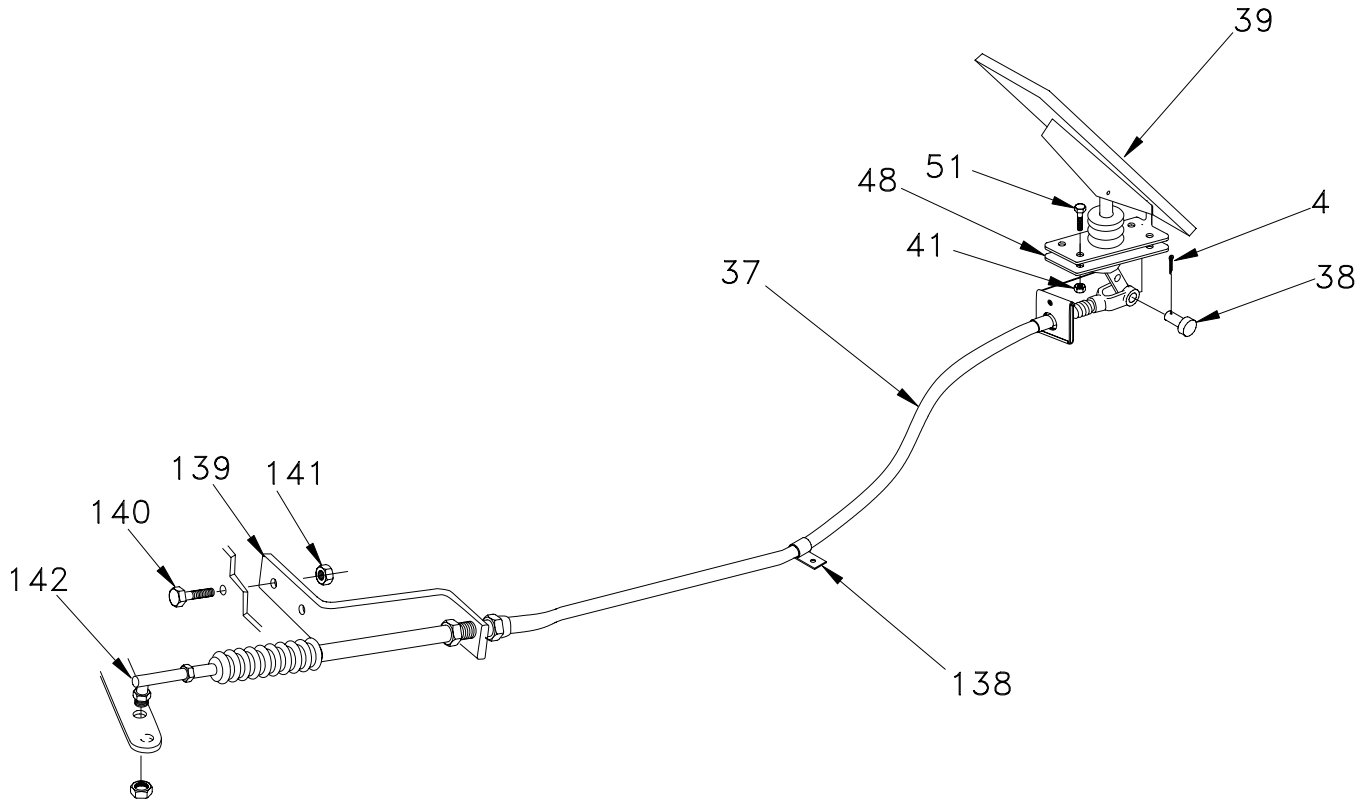

SN H67: 1501-1529, 1531

NOTE: Use 202.01B if machine has been converted to 185 hp engine

Accelerator and Linkage

Item	Part No.	Qty	Description	Item	Part No.	Qty	Description
4	R13800351	2	. Cotter Pin	51	R13810993	3	. Capscrew
37	R14331	1	. Cable	138	R13803060	1	. Insul Clip
38	R13809918	1	. Clevis Pin	139	R10701	1	. Plate
39	R14385	1	. Pedal Assembly	140	R13810992	6	. Capscrew
41	R13806822	5	. Locknut	141	R13811189	6	. Locknut
48	R14612	1	. Spacer Plate	142	R10014	1	. Ball Joint