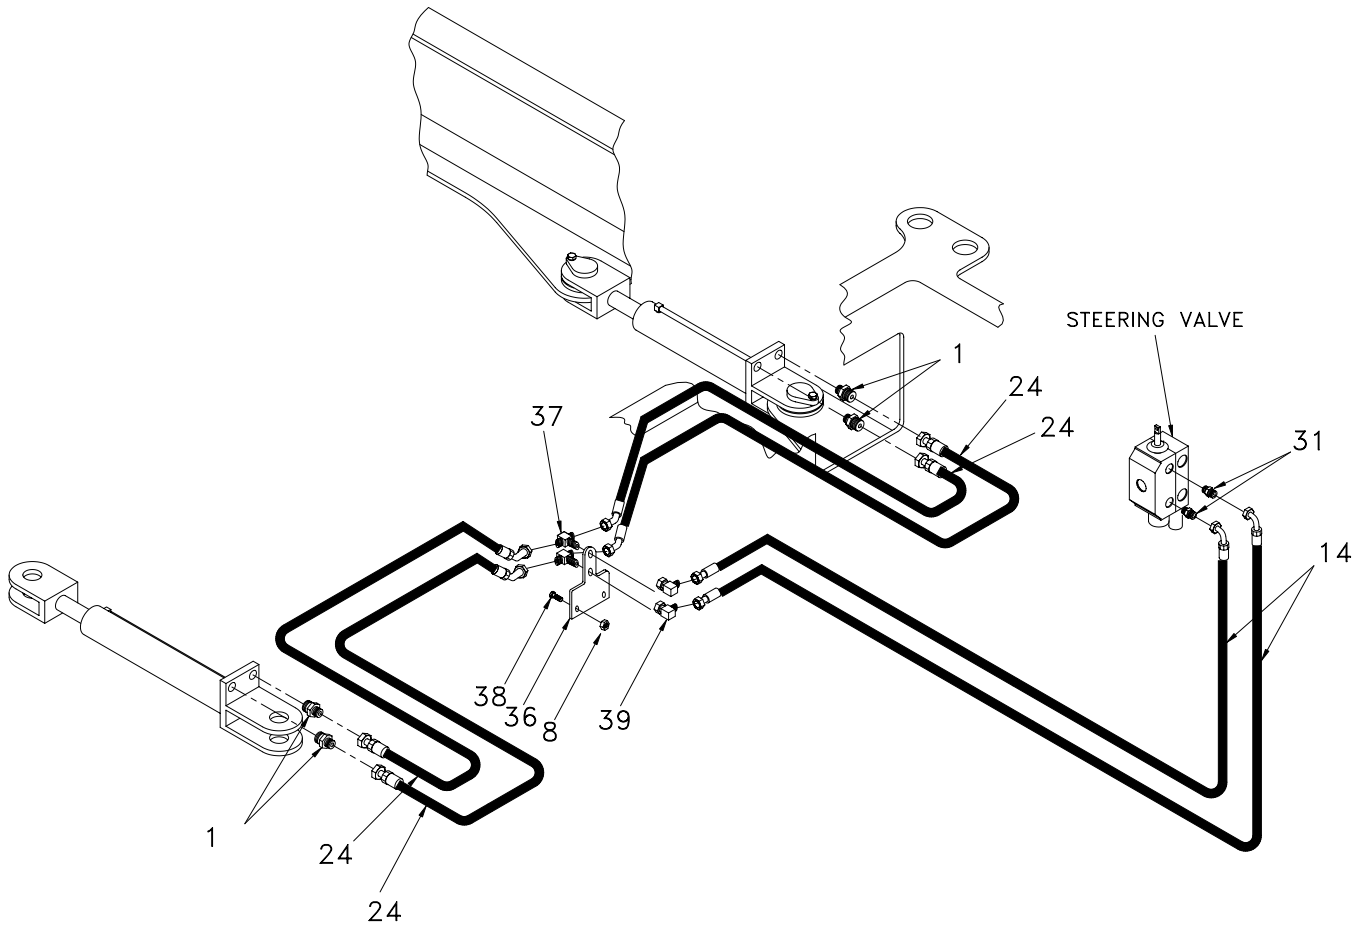

Steering Hydraulic System

Item	Part No.	Qty	Description	Item	Part No.	Qty	Description
1	209069	4	. Fitting, St	36	R18926	1	. Bracket
8	223654	17	. Nut, Esna	37	R14372	2	. Fitting, Te
14	R12268	2	. Hose Assembly	38	R13057	2	. Capscrew
24	R12253	4	. Hose Assembly	39	210769	2	. Fitting, EI
31	209069	2	. Fitting, St