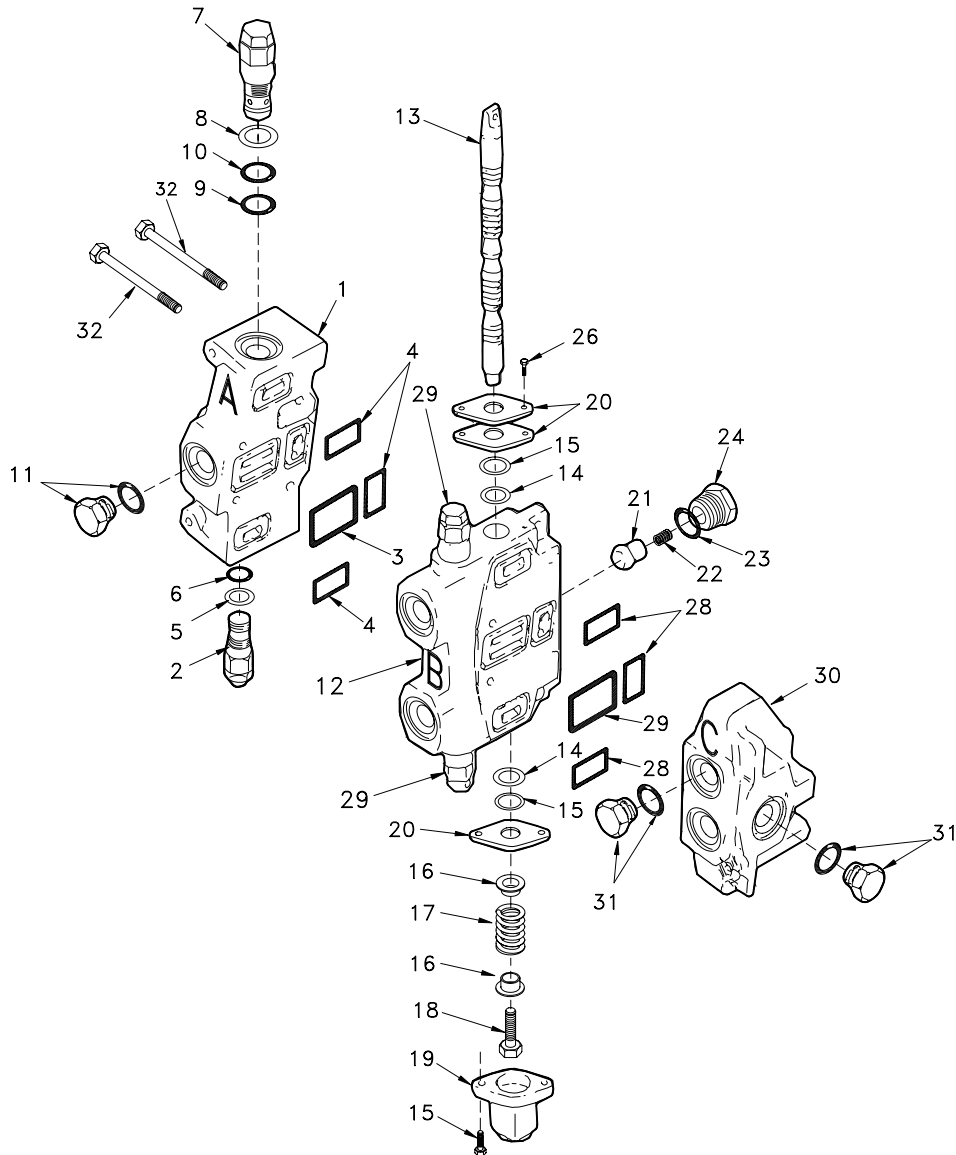

Steering Hydraulic Valve

Item	Part No.	Qty	Description	Item	Part No.	Qty	Description
	245010		Steering Hydraulic Valve				
A	245164	1	.. Inlet Section	19	R1992533	1	.. Cap
1	NSS	1	.. Housing	20	R1992538	3	.. Retainer
2	244978	1	.. Plug	21	R1992608	1	.. Poppet
3	*b R12969463	1	.. Seal	22	R1992607	1	.. Spring
4	*b R12969462	3	.. Seal	23	*c R12969468	1	.. O-Ring
5	R5209870	1	.. Gasket	24	230558	1	.. Check Cap
6	R13803625	1	.. Seal	25	R13803338	2	.. Capscrew
7	245165	1	.. Main Relief	26	R13803337	2	.. Capscrew
8	R5209870	1	... Gasket	27	*b,*c R12969463	1	.. Seal
9	R13803625	2	... O-Ring	28	*b,*c R12969462	3	.. Seal
10	R15534	1	... Backup Ring	29	*a R12969505	2	.. Port Relief
11	R15575	1	.. Plug	C	R15577	1	.. Outlet Section
	R13806937		... O-Ring	30	NSS	1	.. Housing
B	R15576	1	.. Steering Section	31	R15575	2	.. Plug
12	NSS	1	.. Housing		R13806937	1	... O-Ring
13	NSS	1	.. Spool	33	R15578	4	.. Stud Assembly
14	*c R12969494	2	.. Seal				
15	*c R1992539	2	.. Backup Ring				
16	R1992534	2	.. Guide				
17	R1992605	1	.. Return Spring				
18	R1566888	1	.. Bolt				

*a Uses Seal Kit P/N R12969581 (Seals one Relief)

*b Included in Seal Kit P/N R12607050 (Seals one section)

*c Included in Seal Kit P/N R12969637