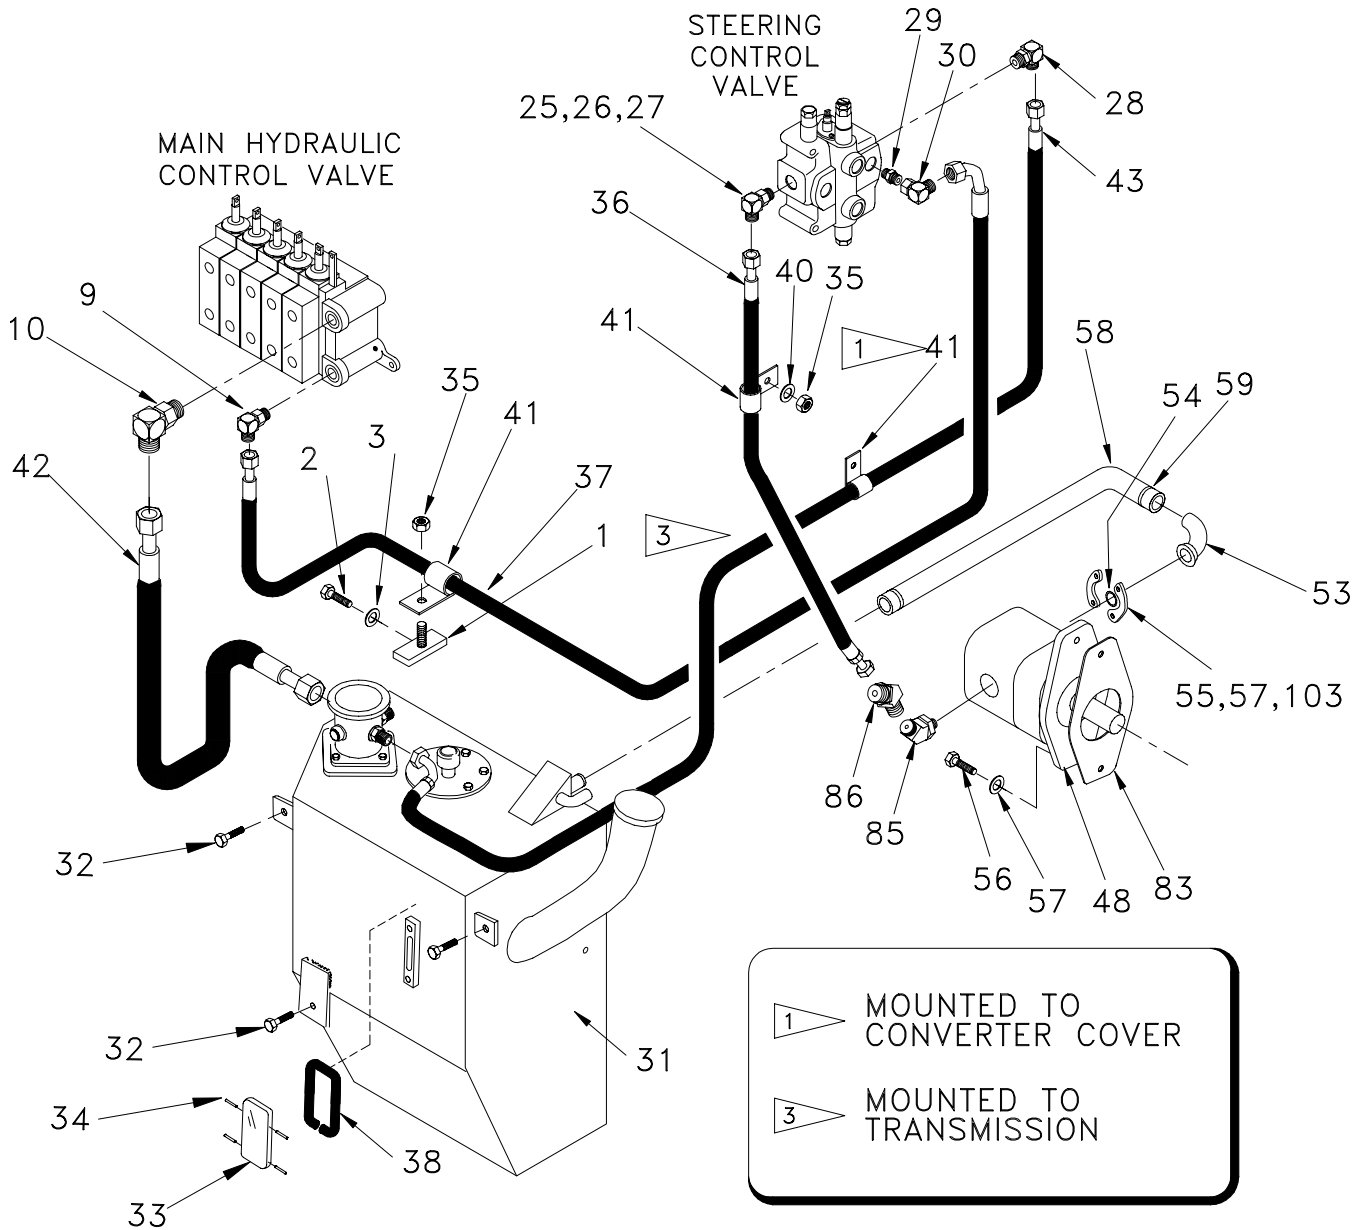

Common Hydraulic System

Item	Part No.	Qty	Description	Item	Part No.	Qty	Description
1	R14458	1	. Bracket	39	209698	1	. Clamp
2	R13811059	1	. Capscrew	40	R13811431	10	. Hard Washer
3	R13806996	3	. Lockwasher	41	R13805003	5	. Clip, Insulated
9	225129	1	. Fitting, El	42	R12612	1	. Hose Assembly
10	R14513	1	. Fitting, Ff	43	R12611	1	. Hose Assembly
25	507535	1	. Fitting	48	* R14410	1	. Main Hydraulic Pump (902.01A)
26	11860	1	. Fitting, El	53	205207	1	. Fitting, El
27	236625	1	. Coupler, Male	54	R13802765	1	. O-Ring
28	209715	1	. Fitting, El	55	209537	2	. Clamp Half
29	209323	1	. Fitting, St	56	R13811075	2	. Capscrew
30	209112	1	. Fitting, El	57	R13802576	6	. Lockwasher
31	* R18341	1	. Hyd. Tank Assembly (901.10D)	58	R14291	1	. Hose
32	R13811121	3	. Capscrew	59	218642	2	. Clamp, T-Bolt
33	R14375	1	. Guard	83	R762746	1	. Gasket
34	R13809742	4	. Pin, Spring	85	209147	1	. Fitting, Ff
35	223654	13	. Nut, Esna	86	*a 214008	1	. Fitting, Ff
36	230741	1	. Hose Assembly	103	R13801842	4	. Capscrew
37	230698	1	. Hose Assembly				
38	R15395	1	. Seal				

* Used on unit S/N 1646 & 1647 only