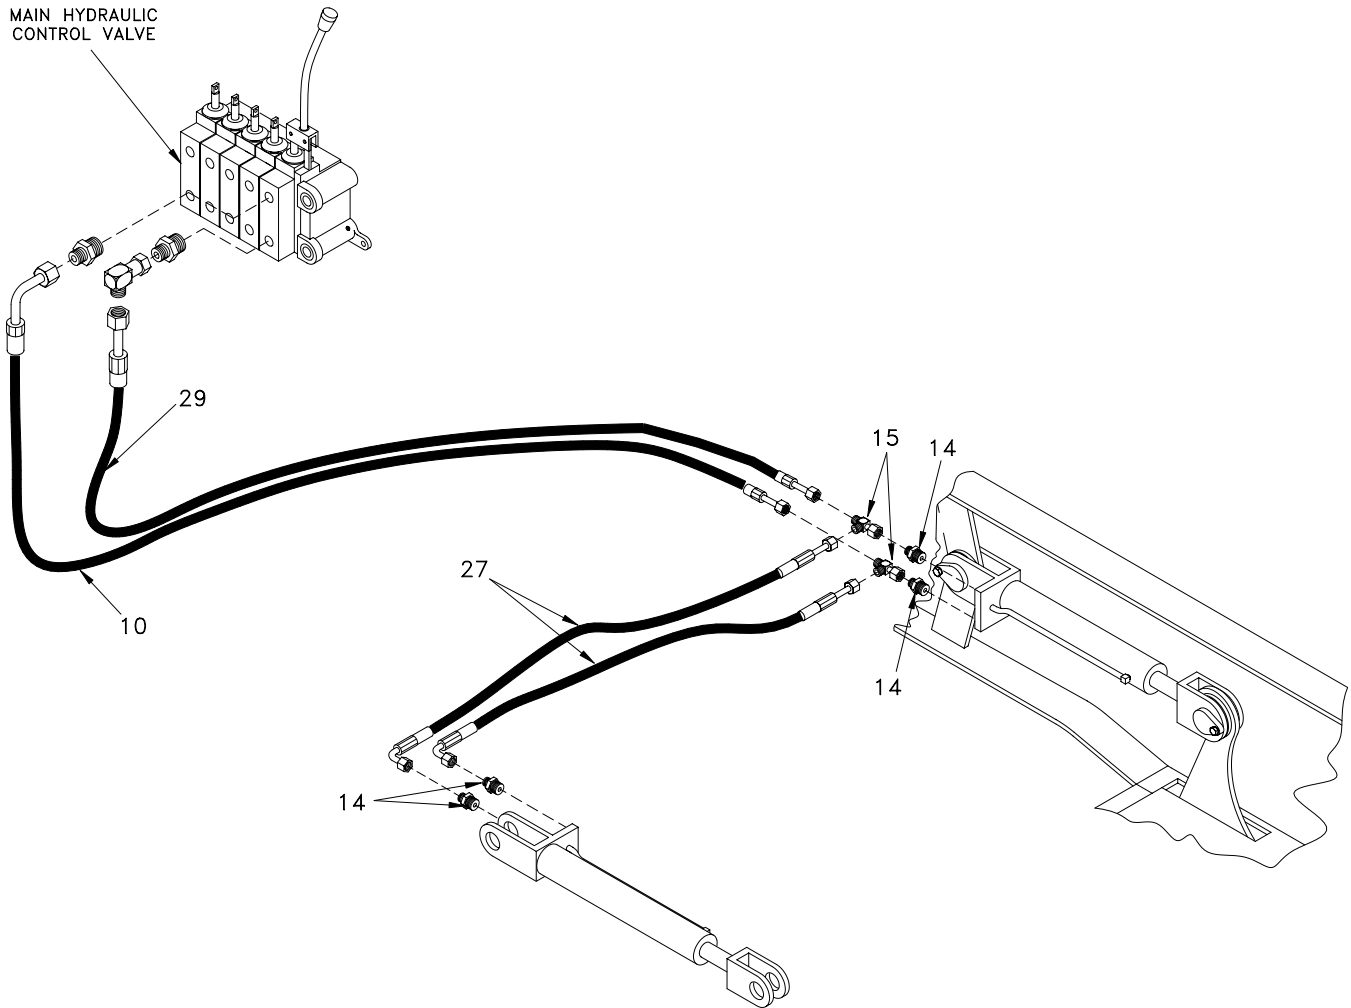

Blade Hydraulics

Item	Part No.	Qty	Description	Item	Part No.	Qty	Description
10	R12228	2	. Hose Assembly	27	R12231	2	. Hose Assembly
14	209069	4	. Fitting, St	29	R12230	1	. Hose Assembly
15	214316	2	. Fitting, Te