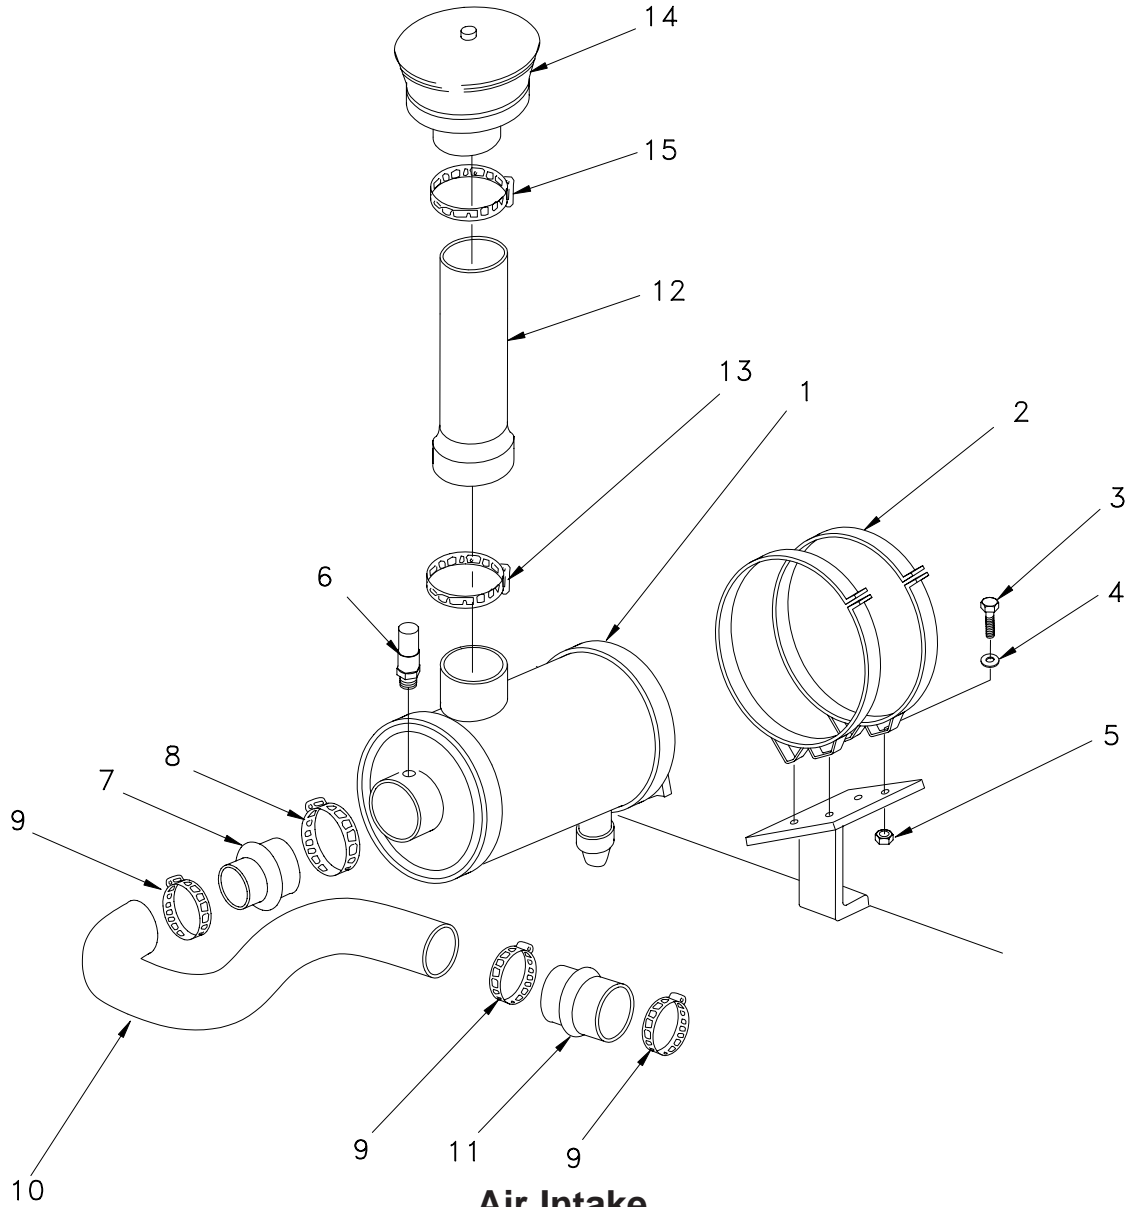

SN H67: 1530, 1532-1647

Air Intake

Item	Part No.	Qty	Description	Item	Part No.	Qty	Description
	R15518		Air Intake				
1	* R10396	1	. Air Cleaner Assembly (205.02A)	9	207147	3	. T-Bolt Clamp
2	R10605	2	. Mounting Band	10	R13943	1	. Intake Tube
3	R13811035	4	. Capscrew	11	R15532	1	. Straight Bellows
4	R13811431	4	. Hard Washer	12	R15106	1	. Intake Tube
5	R13811191	4	. Locknut	13	R1500453	1	. Tube Clamp
6	R1529625	1	. Indicator	14	* R1939109	1	. Pre-clean Intake Cup (205.03A)
7	R14505	1	. Reducer Bellows	15	R13808431	1	. T-Bolt Clamp
8	202259	1	. T-Bolt Clamp