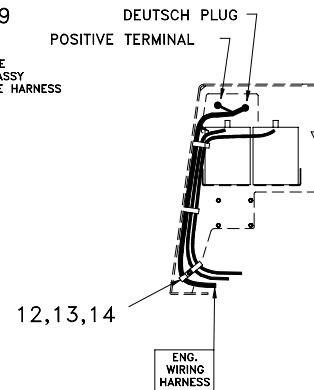

SECTION B-B

Electrical System

Item	Part No.	Qty	Description	Item	Part No.	Qty	Description
10	209578	5	. Clamp	22	R13811056	1	. Capscrew
14	209698	1	. Clamp	23	R13803051	1	. Clip, Insul
16	R13811037	1	. Capscrew	25	R1736910	1	. Tie Strap
17	R13801359	1	. Clip, Insul	26	R13811035	1	. Capscrew
19	R13803039	3	. Clip, Insul	27	R10696	1	. Wire Harness, Frame Ground
20	R1937538	4	. Clip, Insul	28	R1905013	1	. Ground Cable
21	R14589	1	. Bracket	29	R1935327	1	. Spacer