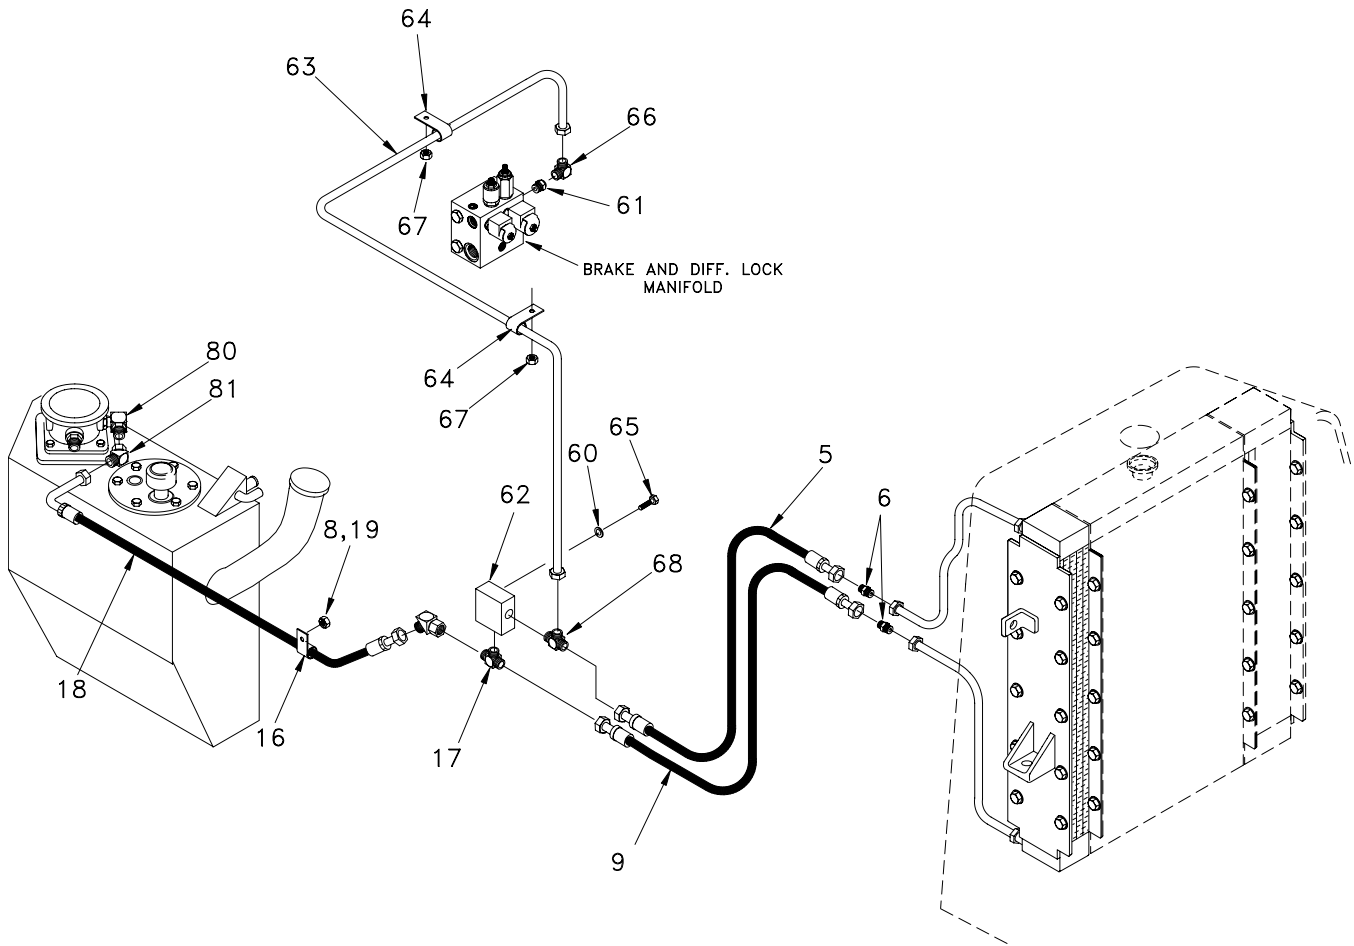

Hydraulic Oil Cooler

Item	Part No.	Qty	Description	Item	Part No.	Qty	Description
5	R12096	2	. Hose Assembly	62	R15562	1	. Valve, Check
6	209440	2	. Fitting, St	63	R15567	1	. Tube Assembly
8	223654	13	. Nut, Esna	64	209579	2	. Clamp
9	R12237	1	. Hose Assembly	65	R13811041	1	. Capscrew
16	209698	1	. Clamp	66	209155	1	. Fitting, El
17	R13807534	1	. Fitting, Te	67	R13806823	2	. Nut, Lock
18	R12195	1	. Hose Assembly	68	28211	1	. Fitting, Te
19	R13811431	10	. Hard Washer	80	19990	1	. Fitting, El
60	R13811431	27	. Hard Washer	81	R13801538	1	. Fitting, Ff
61	209208	2	. Fitting, St