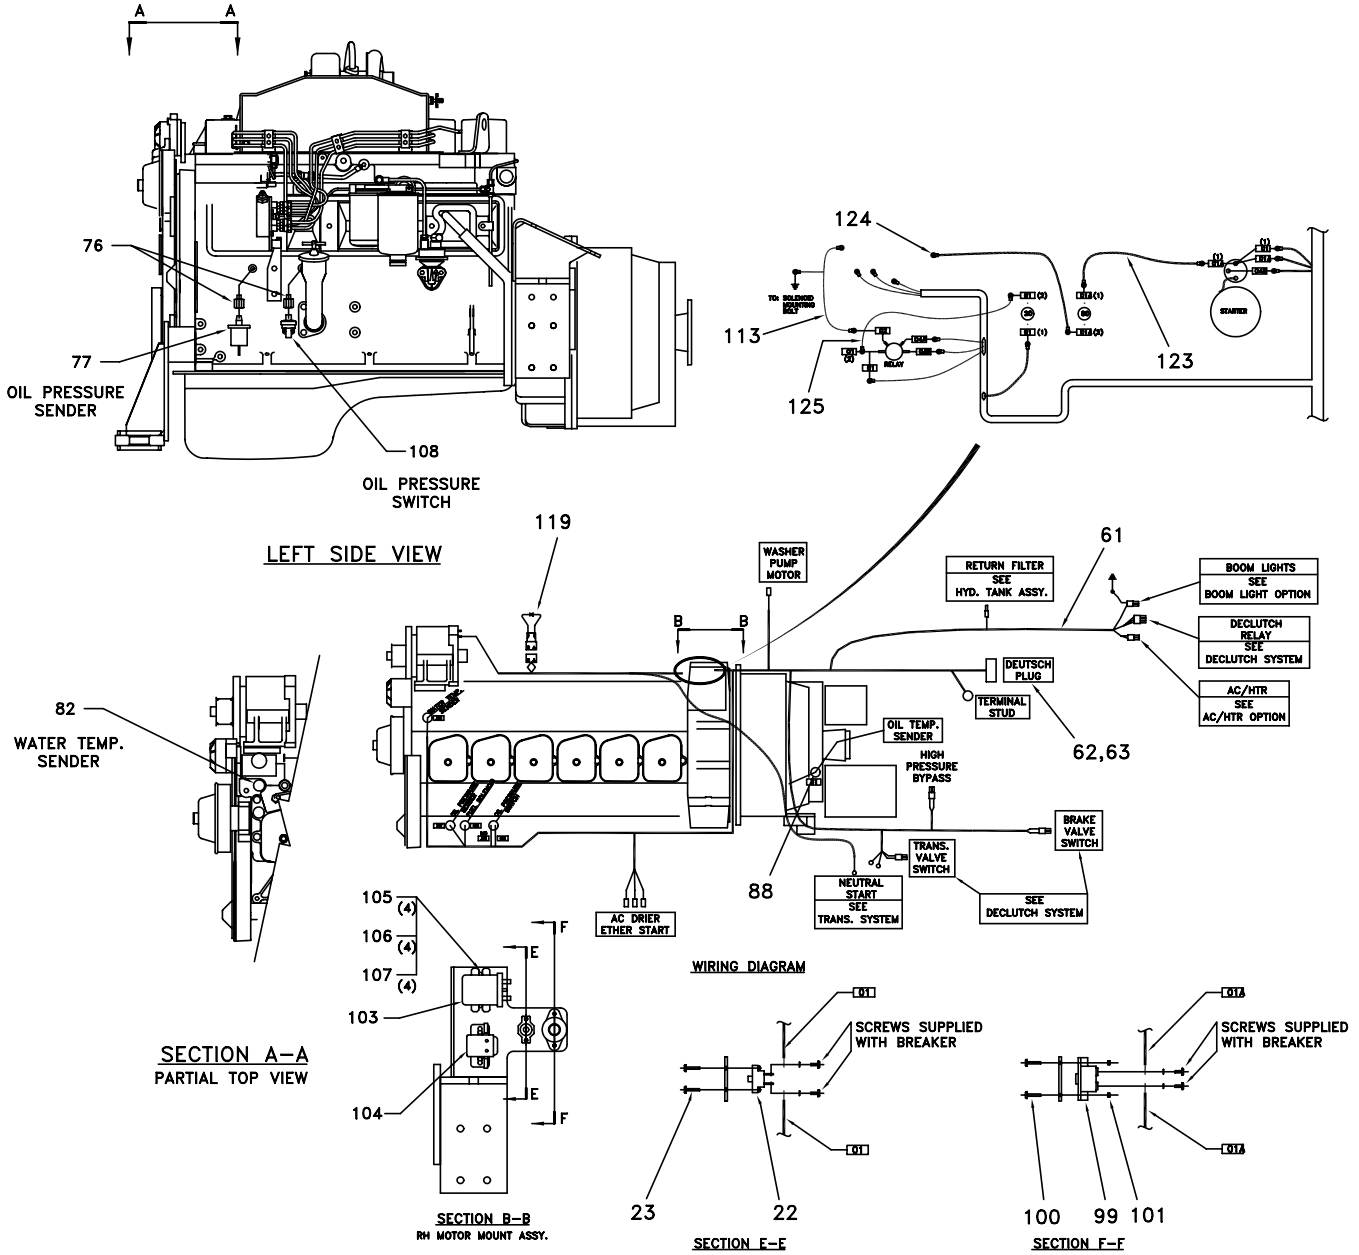

Engine Electrical

Item	Part No.	Qty	Description	Item	Part No.	Qty	Description
22	R13664	1	. Circuit Breaker	103	R13652	1	. Solenoid Relay
23	R13813167	2	. Machine Screw	104	229301	1	. Relay
61	R13852	1	. Engine Wiring Harness	106	R13811429	4	. Hard Washer
76	R1517252	2	. Fitting	108	202889	1	. Oil Pressure Switch
77	242461	1	. Oil Pressure Sender	113	R13851	1	. Wire Harness
82	242462	1	. Water Temperature Sender	119	R14432	1	. Diode Assembly
88	242463	1	. Oil Temperature Sender	123	R14500	1	. Wire Assembly
99	R13663	1	. Circuit Breaker	124	R14501	1	. Wire Assembly
100	R13809467	2	. Machine Screw	125	R14502	1	. Wire Assembly
101	R13812444	2	. Locknut