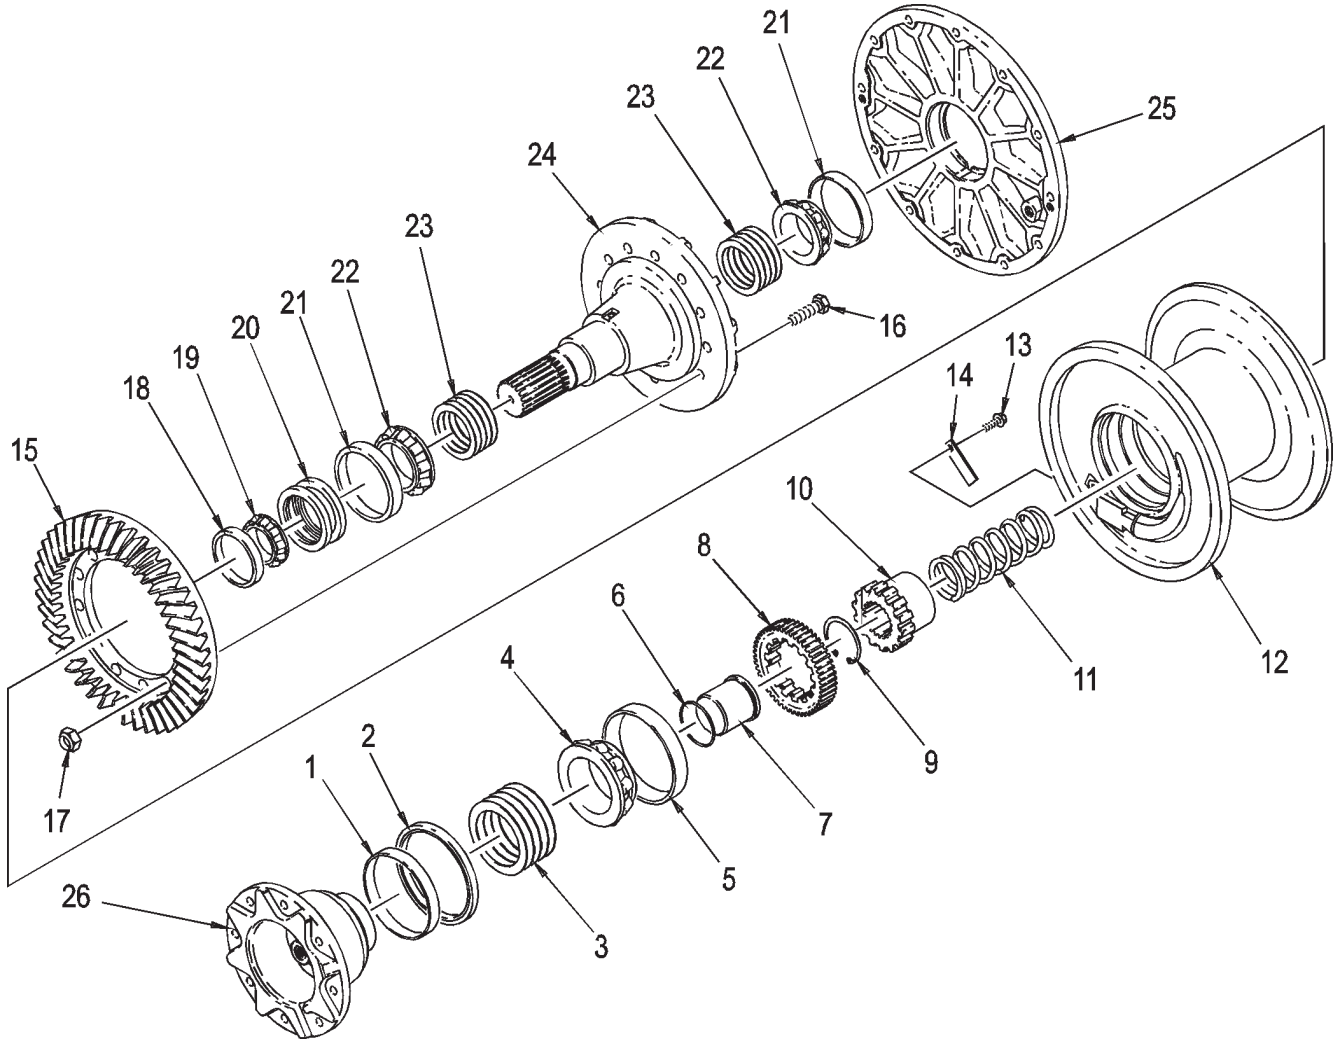

Shaft & Drum

Item	Part No.	Qty	Description	Item	Part No.	Qty	Description
R14235 Winch Assembly (continued)							
1	1314777W	1	. Sleeve, Seal	15	—	1	. Ring Gear (see page 4)
2	1314783W	1	. Seal	16	239688W	12	. Capscrew
3	1314680W A/R		. Shim, .015	17	316828W	12	. Nut
	1314681W A/R		. Shim, .018	18	137153W	1	. Cup, Roller Bearing
	1314682W A/R		. Shim, .020	19	137155W	1	. Cone, Roller Bearing
	1314683W A/R		. Shim, .022	20	1314704W	2	. Seal
	1314684W A/R		. Shim, .025	21	30190W	2	. Cup, Roller Bearing
4	1314686W	1	. Cone, Roller Bearing	22	1314483W	2	. Cone, Roller Bearing
5	1314685W	1	. Cup, Roller Bearing	23	1314485W A/R		. Shim, .015
6	33716W	1	. O-Ring	23	1314486W A/R		. Shim, .018
7	1314497W	1	. Piston, Freespool	23	1314487W A/R		. Shim, .020
8	1314496W	1	. Ring, Torque	23	1314488W A/R		. Shim, .022
9	37591W	1	. Snap Ring, Interior	23	1314470W A/R		. Shim, .025
10	*a 2302596W	1	. Coupler, Freespool	24	*a 2300534W	1	. Shaft, Drum
	2302435W	1	. Coupler, Freespool		2302433W	1	. Shaft, Drum
11	2300425W	1	. Spring	25	—	1	. Cover, LH (see page 1)
12	1314491W	1	. Drum	26	—	1	. Cover, RH (see page 1)
13	134803W	1	. Capscrew				
14	1314503W	1	. Keeper, Ferrule				

*a Last used on AW3C-1719