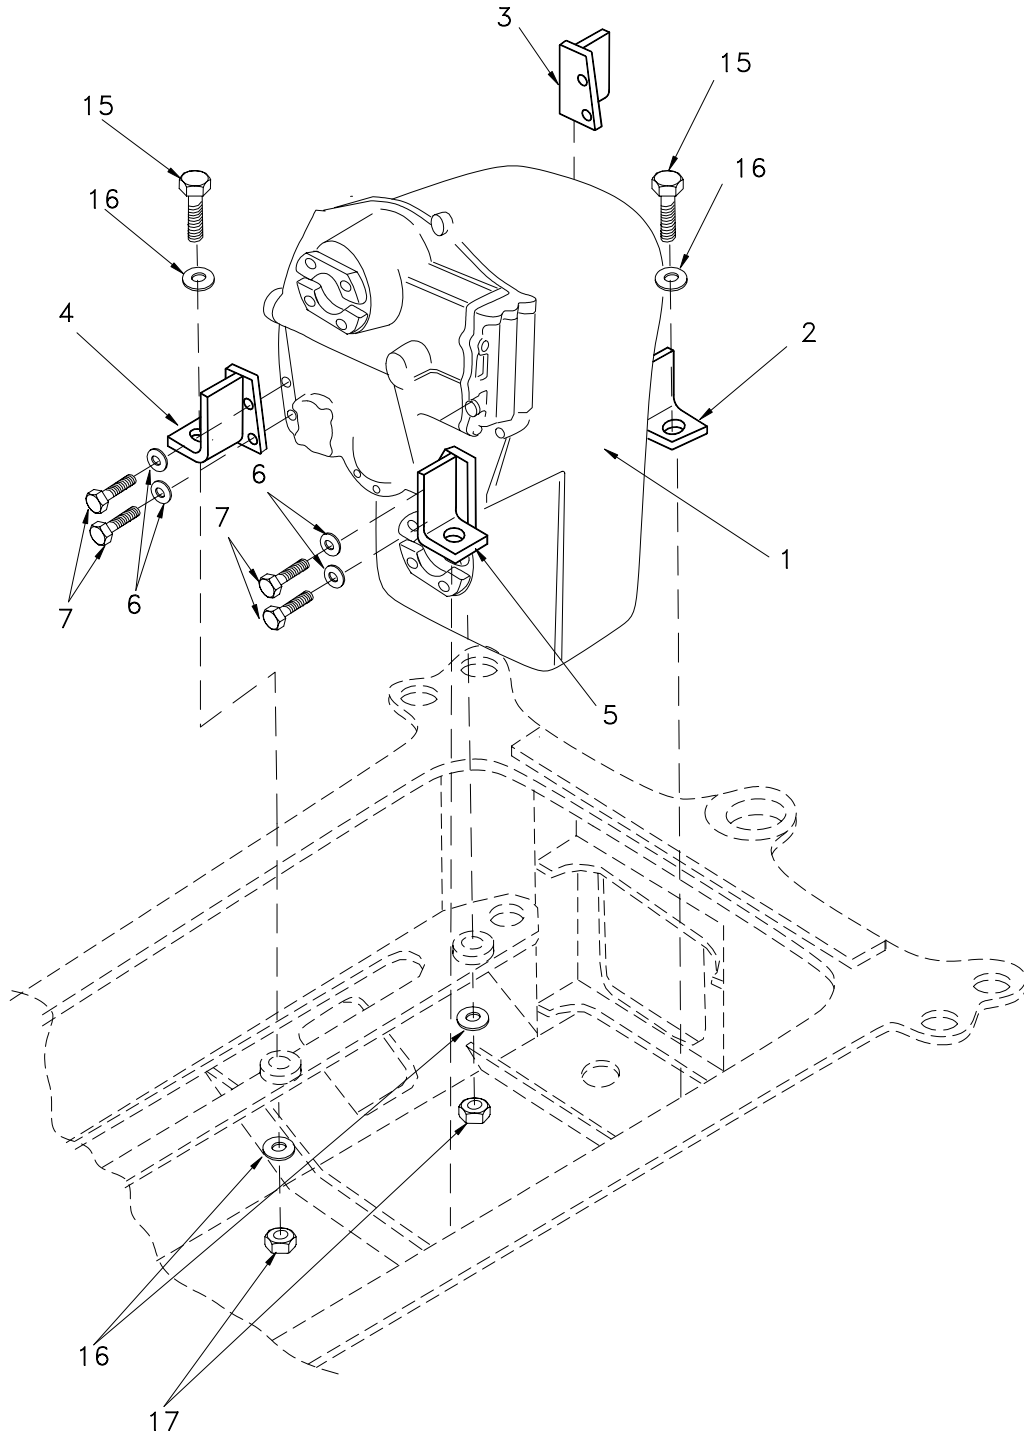

SN H67: 1501-1608, 1610-1647

Transmission Installation

Item	Part No.	Qty	Description	Item	Part No.	Qty	Description
1	* R12574779	1	. Transmission (401.02A)	6	R13811436	8	. Hard Washer
2	R10596	1	. Transmission Mount, LH Rear	7	R13811146	8	. Capscrew
3	R1935097	1	. Transmission Mount, RH Rear	15	R13811154	4	. Capscrew
4	R1935098	1	. Bracket, RH	16	R13811436	8	. Hard Washer
5	R14304	1	. Bracket, LH	17	R13811196	4	. Locknut