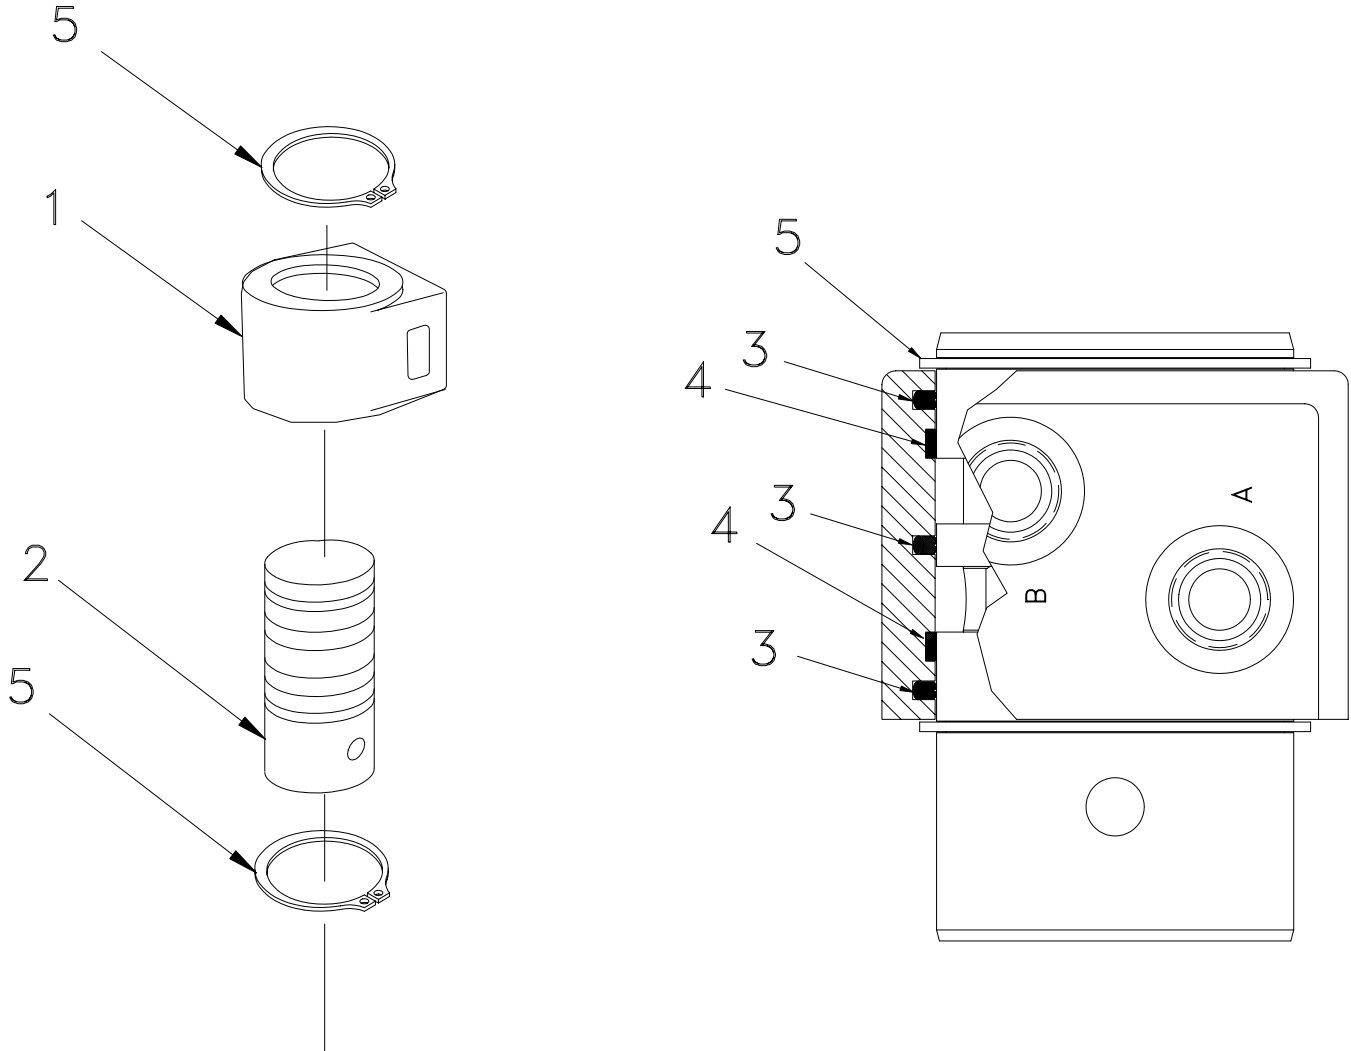

SN H67: 1516, 1519, 1521, 1523-1524, 1528-1529, 1532-1533, 1538-1540, 1544, 1546-1547, 1554, 1562-1564, 1566-1567, 1573-1576, 1580, 1582-1583, 1587-1591, 1594-1597, 1611, 1617, 1619-1622, 1624-1625, 1629-1631, 1634, 1636, 1641-1642, 1646

Parallelogram Boom and Rotor Manifold Assembly

Item	Part No.	Qty	Description	Item	Part No.	Qty	Description
	R15190	1	Boom & Rotor Manifold Assy				
1	R15191	1	. Housing	5	R214337	2	. Snap Ring
2	R15192	1	. Shaft				
3	*a R15193	3	. Seal Ring				*a Included in R16483 Service Kit
4	*a R15194	2	. Bearing Ring