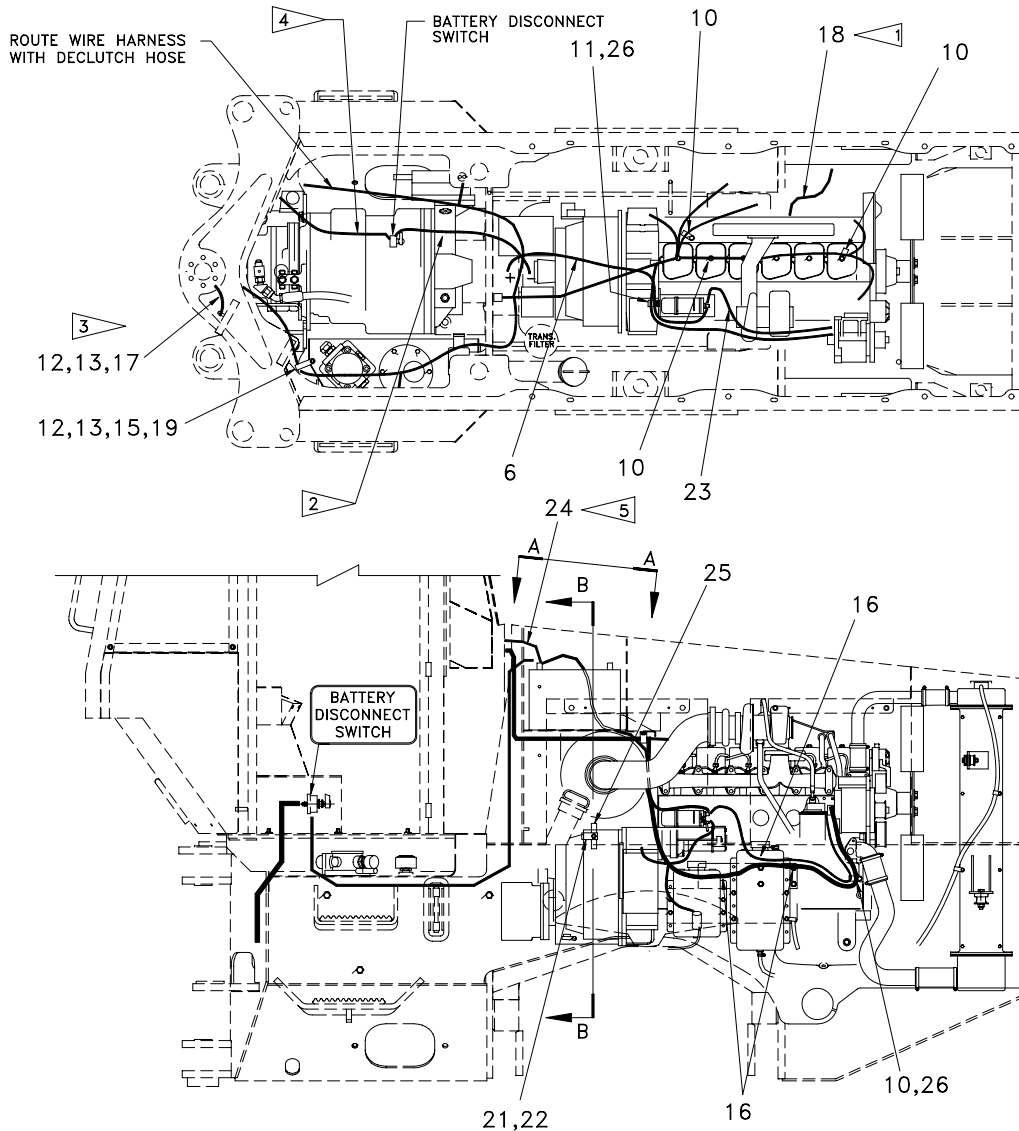

SN H67: 1530, 1532-1634

- 1 CLAMP TO ENGINE BLOCK WITH EXISTING BOLT
- 2 NEGATIVE BATTERY CABLE. TO DISCONNECT SWITCH
  ROUTE CABLE WITH ENG. WIRE HARNESS.
  (SEE BATTERY CABLE/DISCONNECT)
- 3 FROM STUD LOCATED ABOVE DECLUTCH
  TO COVER MOUNTING BOLT BESIDE SEAT
- 4 NEGATIVE BATTERY CABLE. FROM DISCONNECT SWITCH
  TO STEERING HOSE CLAMP STUD ON L.H. SIDE OF FRAME.
  (SEE BATTERY CABLE/DISCONNECT)
- 5 ATTACH WIRE ASSY. FROM POSITIVE
  TERMINAL TO INSULATED STUD ON CAB

Electrical System

Item	Part No.	Qty	Description	Item	Part No.	Qty	Description
10	209578	3	. Clamp	19	R1935327	1	. Spacer
12	R13811191	3	. Locknut	21	R14589	1	. Bracket
13	R13811431	2	. Hard Washer	22	R13811056	1	. Capscrew
15	R13810028	2	. Clamp, Insul	23	R15540	1	. Cable Assembly, Alternator
16	R1736910	3	. Tie Strap	24	R15546	1	. Cable Assembly, Battery/Cab
17	R10696	1	. Wire Harness, Frame Ground	25	R13803059	1	. Clip, Insul
18	R1905013	1	. Ground Cable	27	R13807642	2	. Clip, Insul