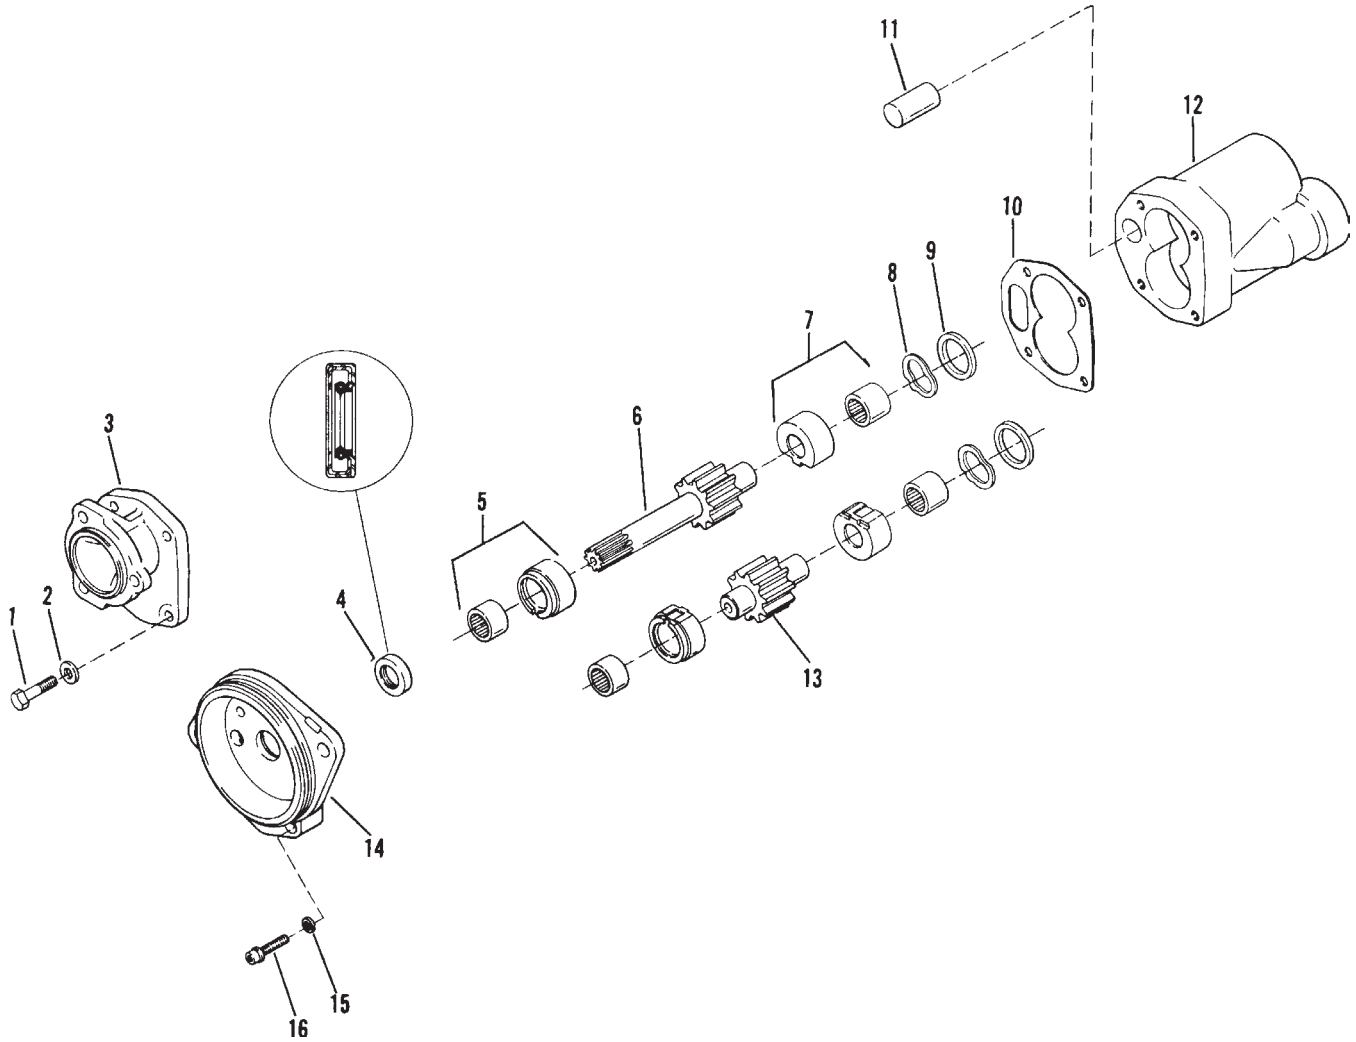

### Pressure Regulating Valve

Item	Part No.	Qty	Description	Item	Part No.	Qty	Description
	<b>R214943</b>		<b>Pressure Regulating Valve</b>				
2	R220983	2	. Valve Stop	11	*a R214949	1	. Gasket
3	R13803623	2	. O-Ring	12	*a R13803636	1	. O-Ring
4	R660178	2	. Roll Pin	13	R222312	1	. Spring
5	R224369	1	. Valve Spring, Outer	14	R222318	1	. Plunger
6	R224368	1	. Valve Spring, Inner	15	209511	1	. Plug
7	R224466	1	. Valve Piston	16	209511	1	. Plug
8	R214946	1	. Safety Valve Seat				
10	R233125	1	. Screw, Lockwasher				*a included in R801227 Seal Kit