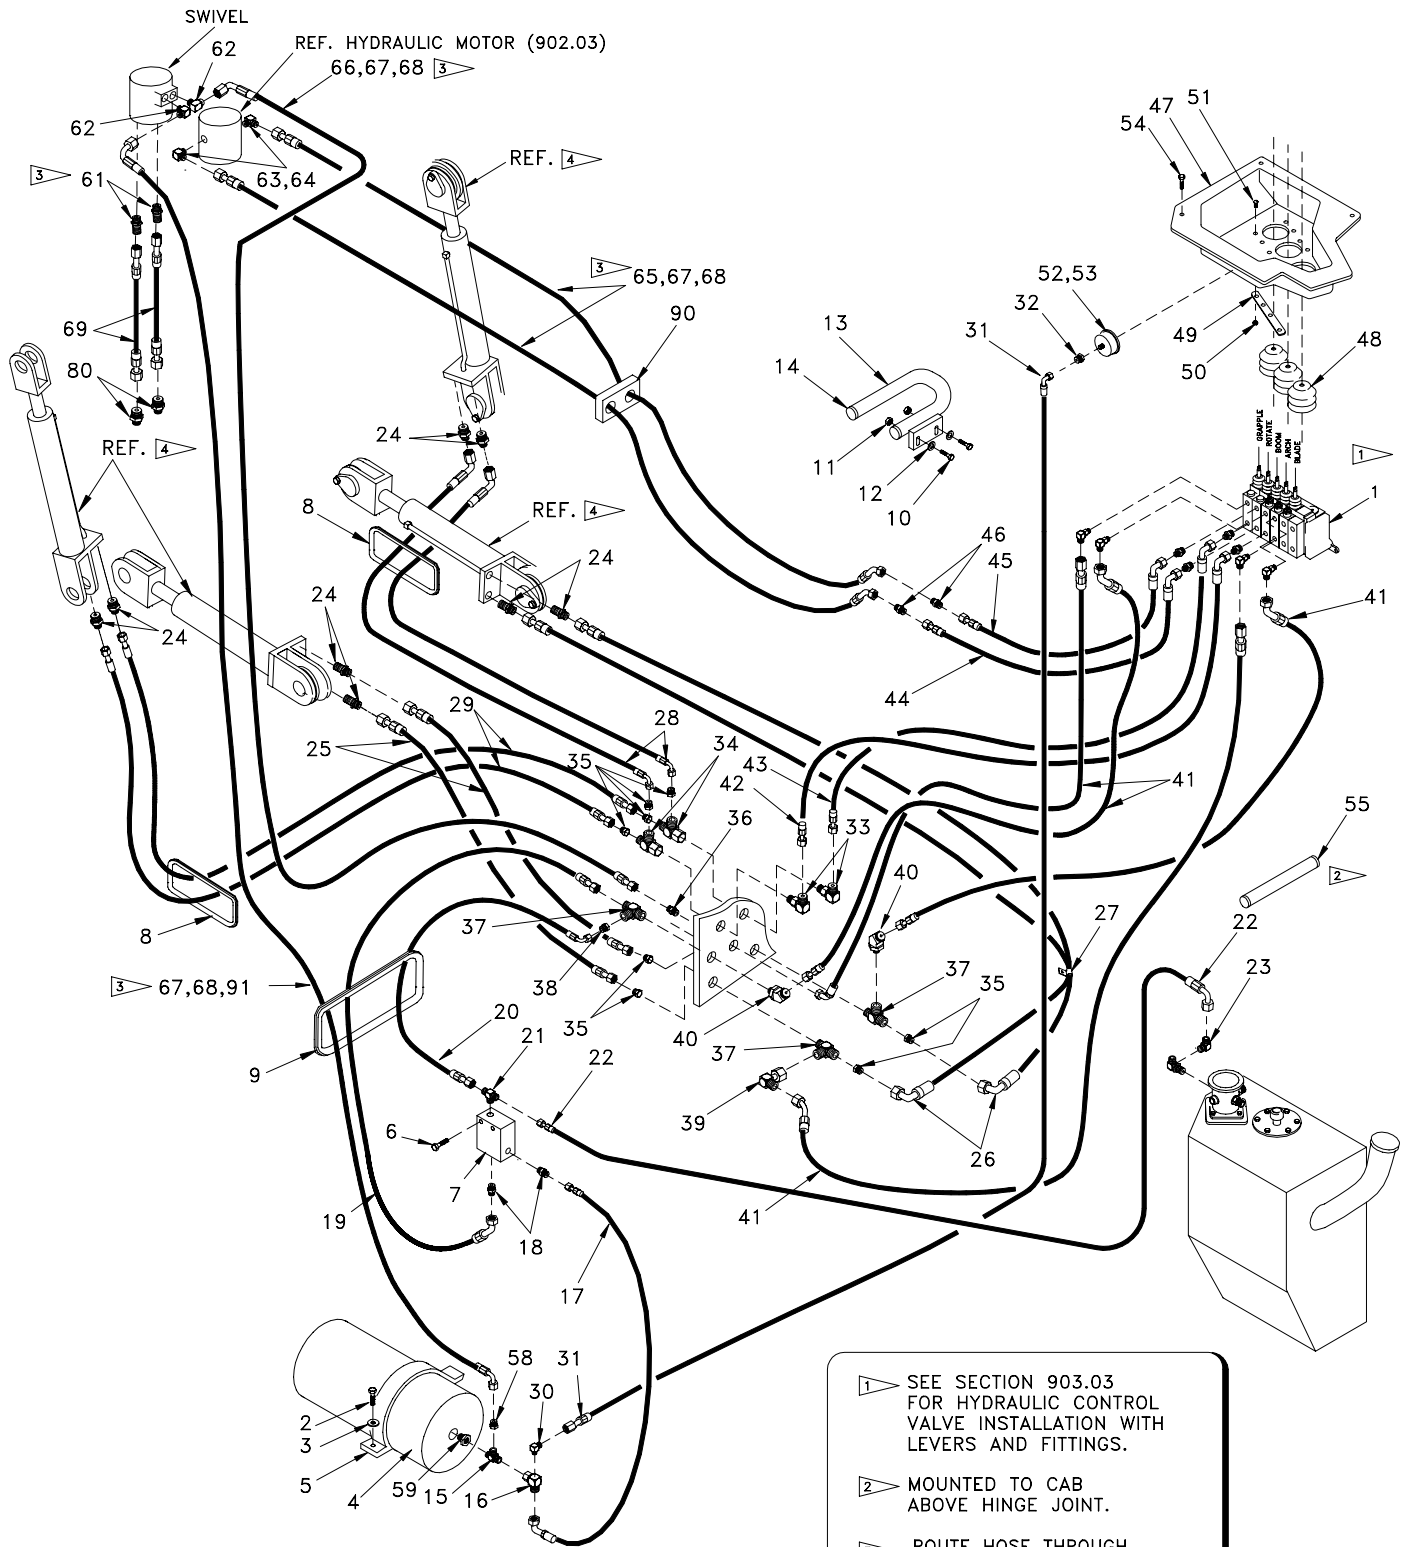

1 SEE SECTION 903.03 FOR HYDRAULIC CONTROL VALVE INSTALLATION WITH LEVERS AND FITTINGS.

2 MOUNTED TO CAB ABOVE HINGE JOINT.

3 ROUTE HOSE THROUGH CLAMPS (ITEM 90) LOCATED ON FUEL TANK AND ARCH.

4 REFER TO 104.02 FOR LOCATION OF CYLINDERS AND 904.02 FOR CYL. ASSEMBLIES.

105" Parallelogram Hydraulic System

Item	Part No.	Qty	Description	Item	Part No.	Qty	Description
1	* R15090	1	Valve Assembly (903.03A)	39	209166	1	Fitting
	*,*a R15629	1	Valve Assembly (903.03B)	40	214219	2	Fitting
2	223687	8	Capscrew	41	R12310	4	Hose Assembly
3	R13802628	8	Washer	42	R12045	1	Hose Assembly
4	* R14395	1	Accumulator (906.01A)	43	R12046	1	Hose Assembly
5	R14397	2	Clamp	44	R12130	1	Hose Assembly
6	201612	2	Capscrew	45	R14621	1	Hose Assembly
7	* R12600000	1	Valve, Check (903.07A)	46	R14398	2	Fitting
8	R12575959	7'	Trim		*a 209438	2	Fitting
9	R14450	4'	Trim	47	209438	1	Cover
10	R13811037	2	Capscrew		*a R15093	1	Cover
11	223654	2	Nut	48	R1933522	3	Bellows
12	R13811431	4	Washer	49	R15095	1	Plate
13	R14447	1	Bracket	50	R13811189	6	Nut
14	R1906697	2	Plug	51	R250210	6	Machine Screw
15	209087	1	Fitting	52	R14618	1	Gauge
16	R14438	1	Fitting	53	223799	2	Nut
17	R12040	1	Hose Assembly	54	R13041	4	Capscrew
18	209215	2	Fitting	55	R14616	1	Guard, Hose
19	R14620	1	Hose Assembly	56	R1034034	1	Button, Plug (Not Illustrated)
20	R12041	1	Hose Assembly	57	R13811193	1	Nut (Not Illustrated)
21	R13807532	1	Fitting	58	R13597	1	Fitting
22	R12042	1	Hose Assembly	59	209164	1	Fitting
23	R1938847	1	Fitting	61	209151	2	Fitting
24	R209069	8	Fitting	62	R13807508	2	Fitting
25	R12226	2	Hose Assembly	63	R13801972	2	Fitting
26	R14259	2	Hose Assembly	64	R15186	2	Fitting
27	R13810030	1	Clamp	65	29067	2	Hose Assembly
28	R12043	2	Hose Assembly	66	R12056	1	Hose Assembly
29	R12044	2	Hose Assembly	67	R12577880	10'	Cordura Sleeve
30	209486	1	Fitting	68	R1736910	10	Tie Strap
31	R14619	1	Hose Assembly	69	R12579661	2	Hose Assembly
32	209776	1	Fitting	80	209208	2	Fitting
33	R13804233	2	Fitting	90	R14357	2	Clamp
34	209087	2	Fitting		*a 225311	2	Clamp
35	210767	8	Fitting	91	R12055	1	Hose Assembly
36	R13803393	1	Fitting				
37	R12578057	3	Fitting				
38	R832034	1	Fitting				

*a Used only on S/N 1554