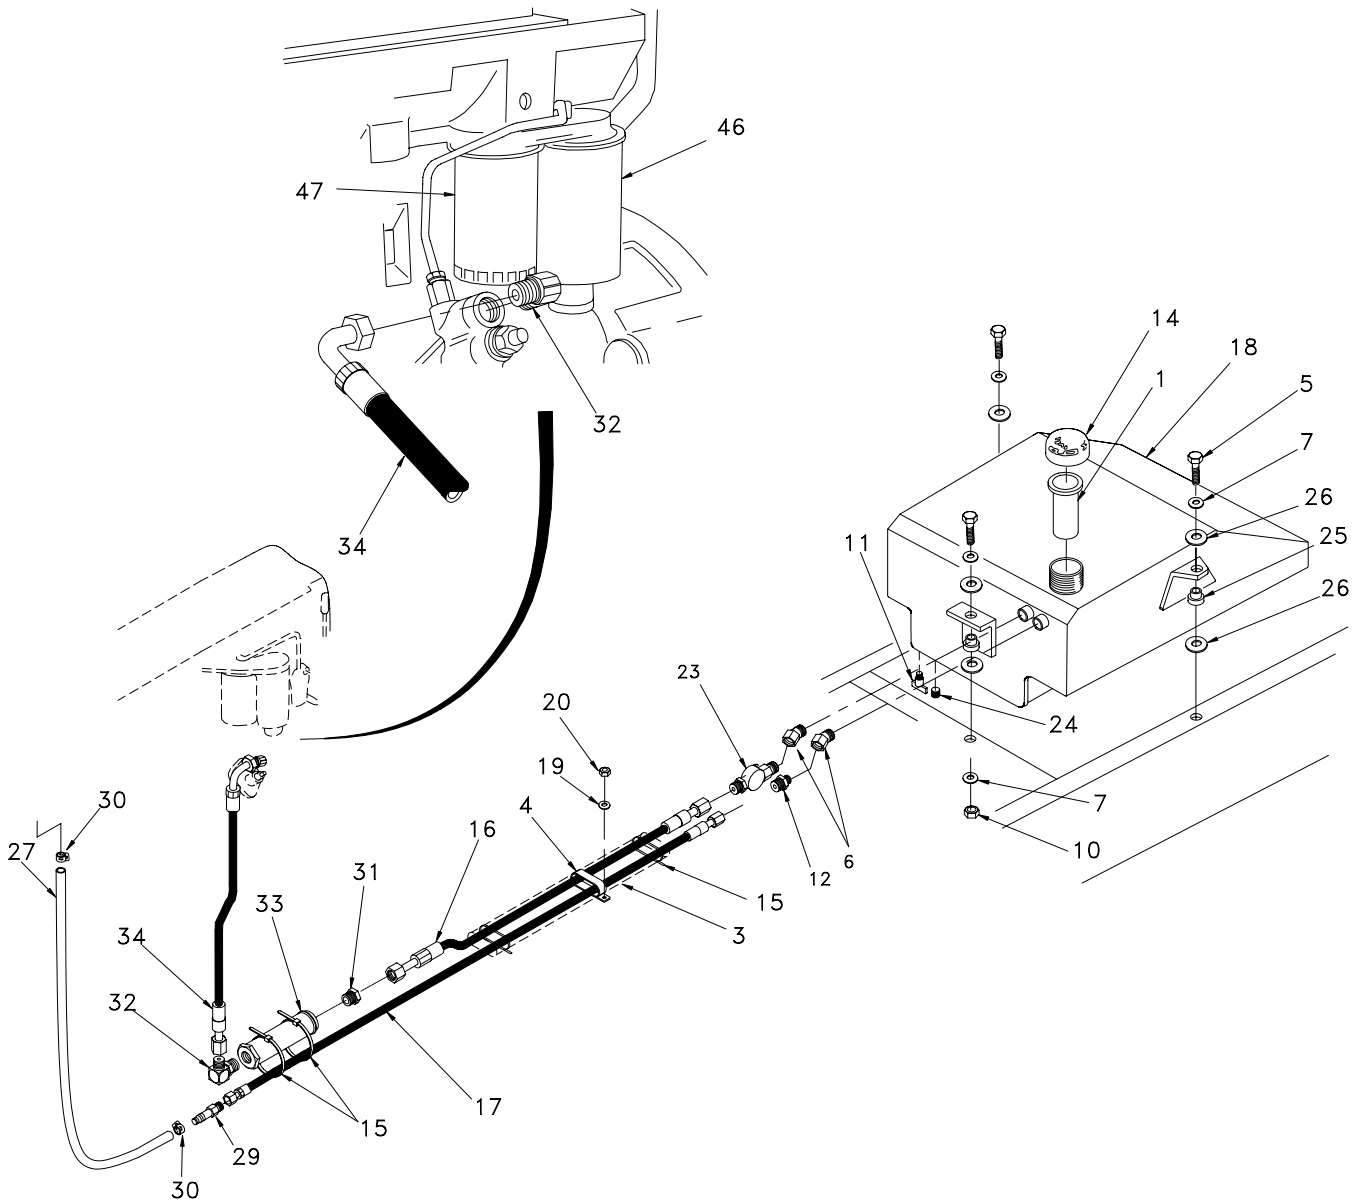

SN H67: 1530, 1532-1612, 1614-1623, 1626-1634, 1636,
1640, 1646-1647

Fuel Tank Installation

Item	Part No.	Qty	Description	Item	Part No.	Qty	Description
1	R12577372	1	. Strainer	20	223654	1	. Esna Nut
3	R12577880	13'	. Cordura Sleeve	23	R358394	1	. Valve
4	R13810028	1	. Clamp, Insul	24	R565295	1	. Magnetic Plate
5	R13811083	3	. Capscrew	25	R584501	3	. Vibration Dampener
6	R13804881	2	. Fitting, Ff	26	R616796	6	. Washer
7	R13811433	4	. Hard Washer	27	R15557	1	. Fuel Hose
10	R13811193	1	. Locknut	28	R13807642	1	. Clip, Insul
11	R13803844	1	. Draincock	29	26523	1	. Hose End
12	R13807392	1	. Fitting, St	30	R6515575	2	. Hose Clamp
14	R1558644	1	. Fuel Cap	31	209757	1	. St Fitting
15	R1736910	4	. Tie Strap	32	209413	2	. El Fitting
16	R14759	1	. Hose Assembly	33	R16850	1	. Filter Assembly
17	R14758	1	. Hose Assembly	34	234936	1	. Hose Assembly
18	R15524	1	. Fuel Tank	46	236965	1	. Primary Filter
19	R13806980	1	. Flat Washer	47	236964	1	. Secondary Filter