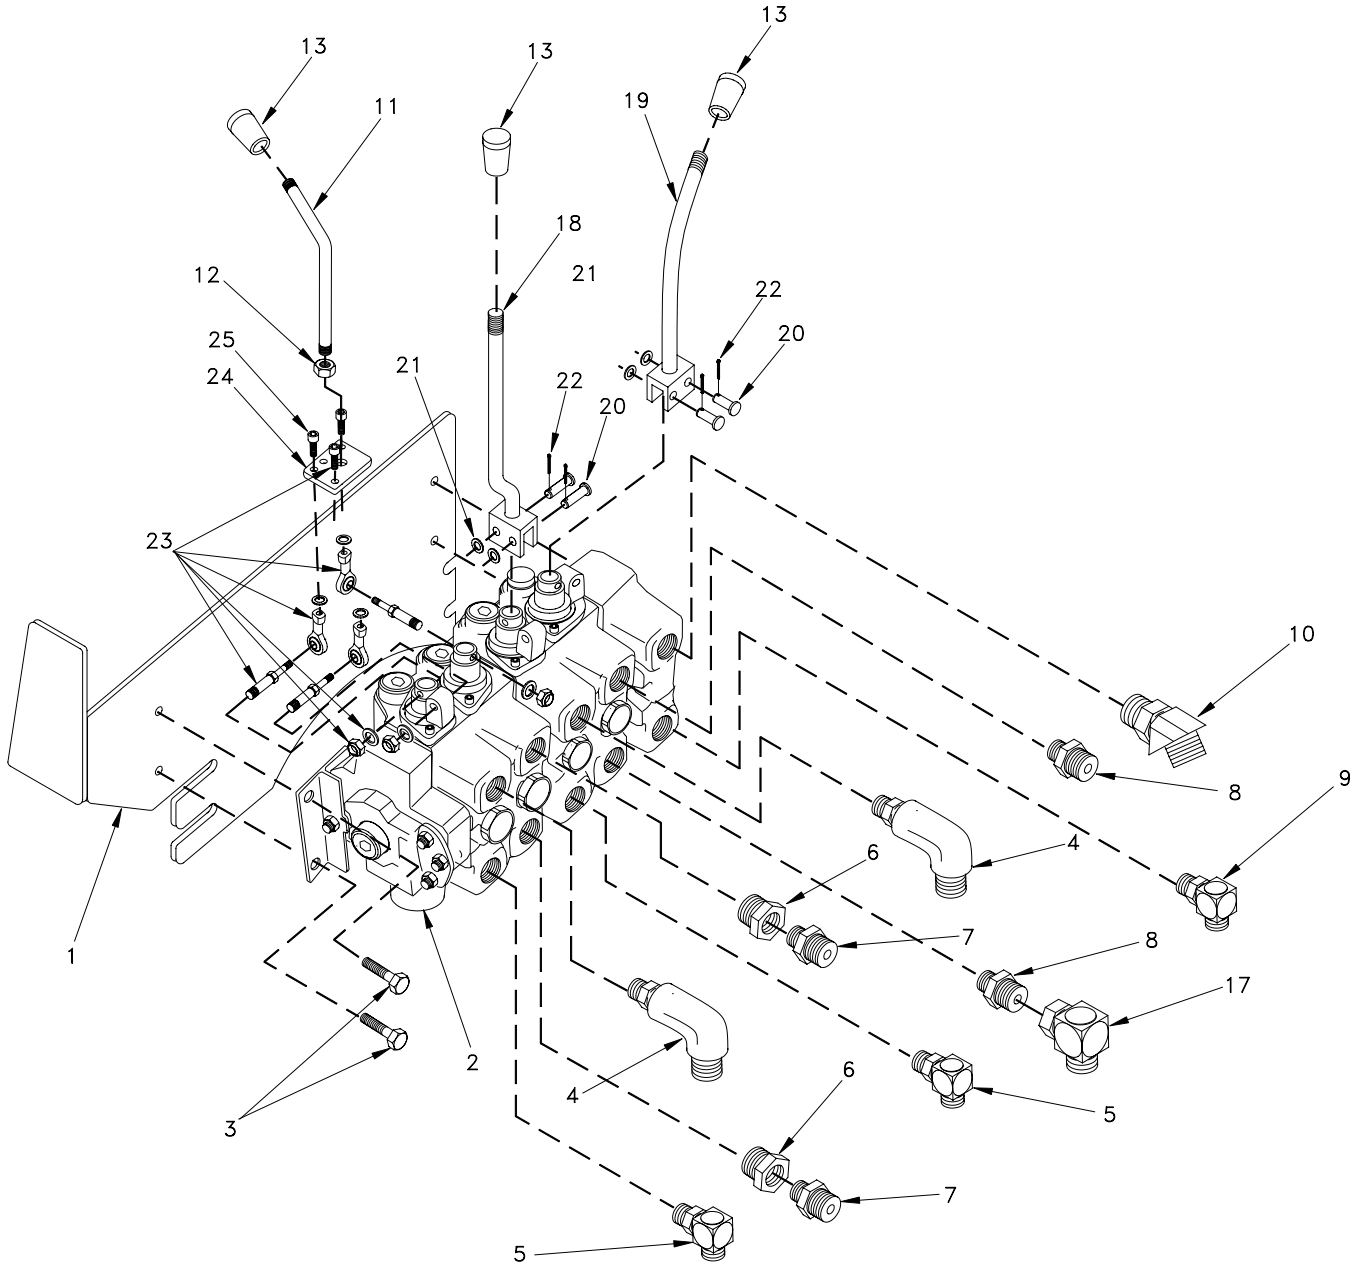

### Hi Vis Hydraulic Control Valve Installation

Item	Part No.	Qty	Description	Item	Part No.	Qty	Description
	<b>R14402</b>		<b>Hi-Vis Hyd. Control Valve Inst.</b>				
1	R14231	1	. Control Mount	12	R13806770	1	. Nut, Hex
2	* R14062	1	. Hi-Vis Hyd. Ctrl Valve (903.02A)	13	R14520	3	. Knob, Black
3	201602	4	. Capscrew	17	210769	1	. Fitting, El
4	R12572719	2	. Fitting	18	R14413	1	. Lever
5	209490	2	. Fitting, El	19	R14516	1	. Lever
6	R832154	2	. Fitting, St	20	R14521	4	. Pin, Clevis
7	211560	2	. Fitting, St	21	R13811444	4	. Flat Washer
8	209069	2	. Fitting, St	22	R13800353	4	. Pin, Cotter
9	225129	1	. Fitting, El	23	R14451	1	. Kit, Tie Rod
10	R14513	1	. Fitting, Ff	24	R14586	1	. Plate
11	R14412	1	. Rod	25	R13811617	3	. Capscrew