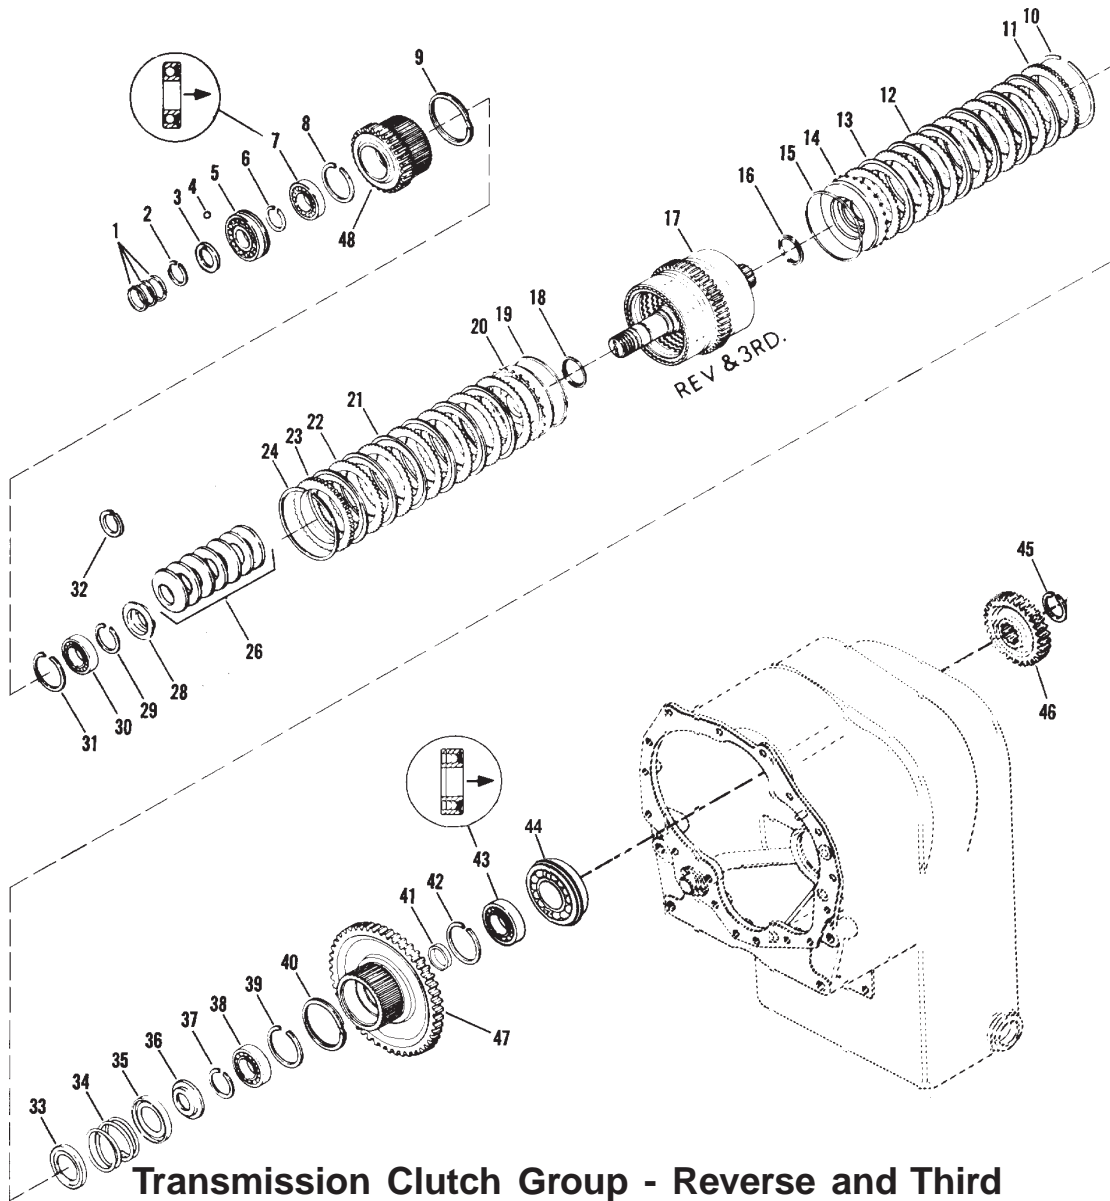

Transmission Clutch Group - Reverse and Third

Item	Part No.	Qty	Description	Item	Part No.	Qty	Description
R12574779 Transmission (continued)							
1	R14804	3	. Ring	24	R215190	1	. Retaining Ring
2	R247949	1	. Retaining Ring	26	R247655	1	. Spring Kit (Set of 7)
3	R239947	1	. End Plate	28	R239230	1	. Retainer
4	R13801342	1	. Ball	29	R11992915	1	. Ring
5	R239946	1	. Bearing	30	R7019578	1	. Bearing
6	R247949	1	. Retaining Ring	31	R223881	1	. Snap Ring
7	R233488	1	. Bearing	32	R11992915	1	. Snap Ring
8	R223881	2	. Retaining Ring	33	R232088	1	. Retainer
9	R731160	2	. Ring	34	R230822	1	. Spring
10	R215190	2	. Ring	35	R232089	1	. Retainer
11	R245205	1	. End Plate	36	R239230	1	. Snap Ring Retainer
12	R247274	7	. Clutch Outer Disc	37	R11992915	1	. Spring Retainer Snap Ring
13	R248799	7	. Clutch Inner Disc	38	R230860	1	. Bearing
14	R247227	1	. Clutch Piston	39	R223874	1	. Ring
15	R224771	1	. Outer Seal	40	R731160	1	. Ring
16	R230857	1	. Inner Seal	41	R230906	1	. Spacer
17	R239906	1	. Shaft and Hub Assembly	42	R223874	1	. Snap Ring
18	R230857	1	. InnerSeal	43	R233390	1	. Bearing
19	R224771	1	. Outer Seal	44	R239948	1	. Bearing
20	R245916	1	. Clutch Piston Assembly	45	R224106	1	. Retaining Ring
21	R248799	12	. Inner Disc	46	R239950	1	. Gear
22	R247274	12	. Outer Disc	47	R232313	1	. Gear
23	R236810	1	. End Plate	48	R12607069	1	. Gear