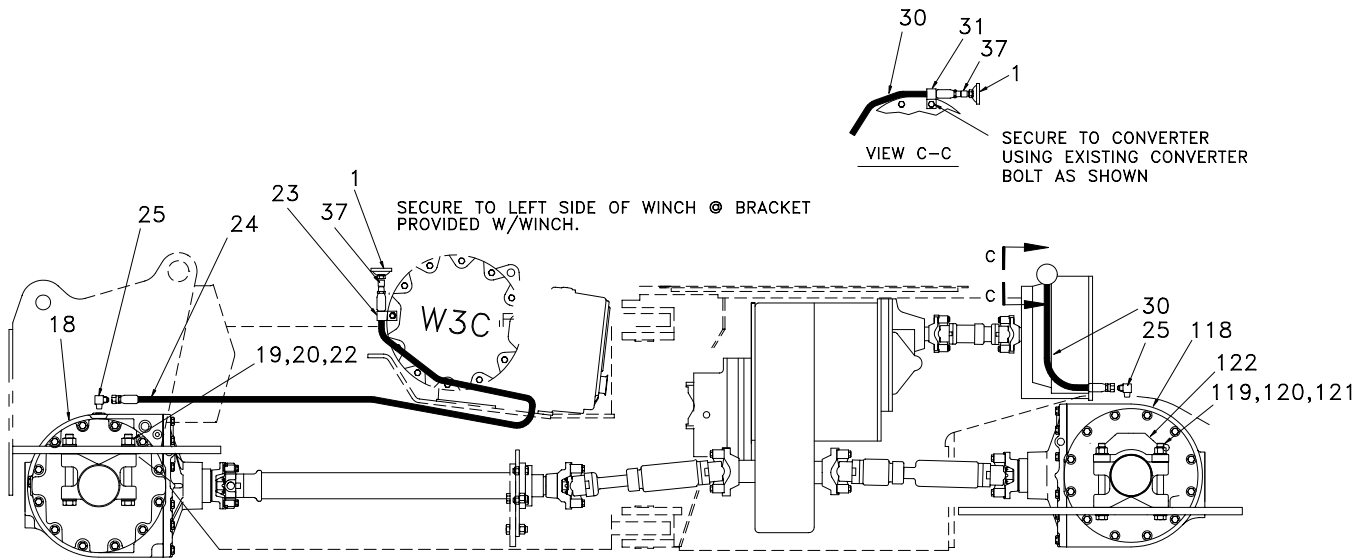

Axle Installation

Item	Part No.	Qty	Description	Item	Part No.	Qty	Description
1	R238535	2	Breather	30	R14789	1	Hose Assembly
18	243215	1	Axle, Dif-Lok	31	R13803046	1	Clip, Insul
19	R14597	12	Capscrew	37	R13803988	2	Fitting, St
20	R13805170	12	Locknut	118	243442	1	Axle, No-Spin
22	R13813326	24	Hard Washer	119	R14645	8	Capscrew
23	R13803049	1	Clip, Insul	120	R13813326	16	Hard Washer
24	R14788	1	Hose Assembly	121	R13805170	8	Locknut
25	209410	2	Fitting, El	122	R14543	2	Axle Stop