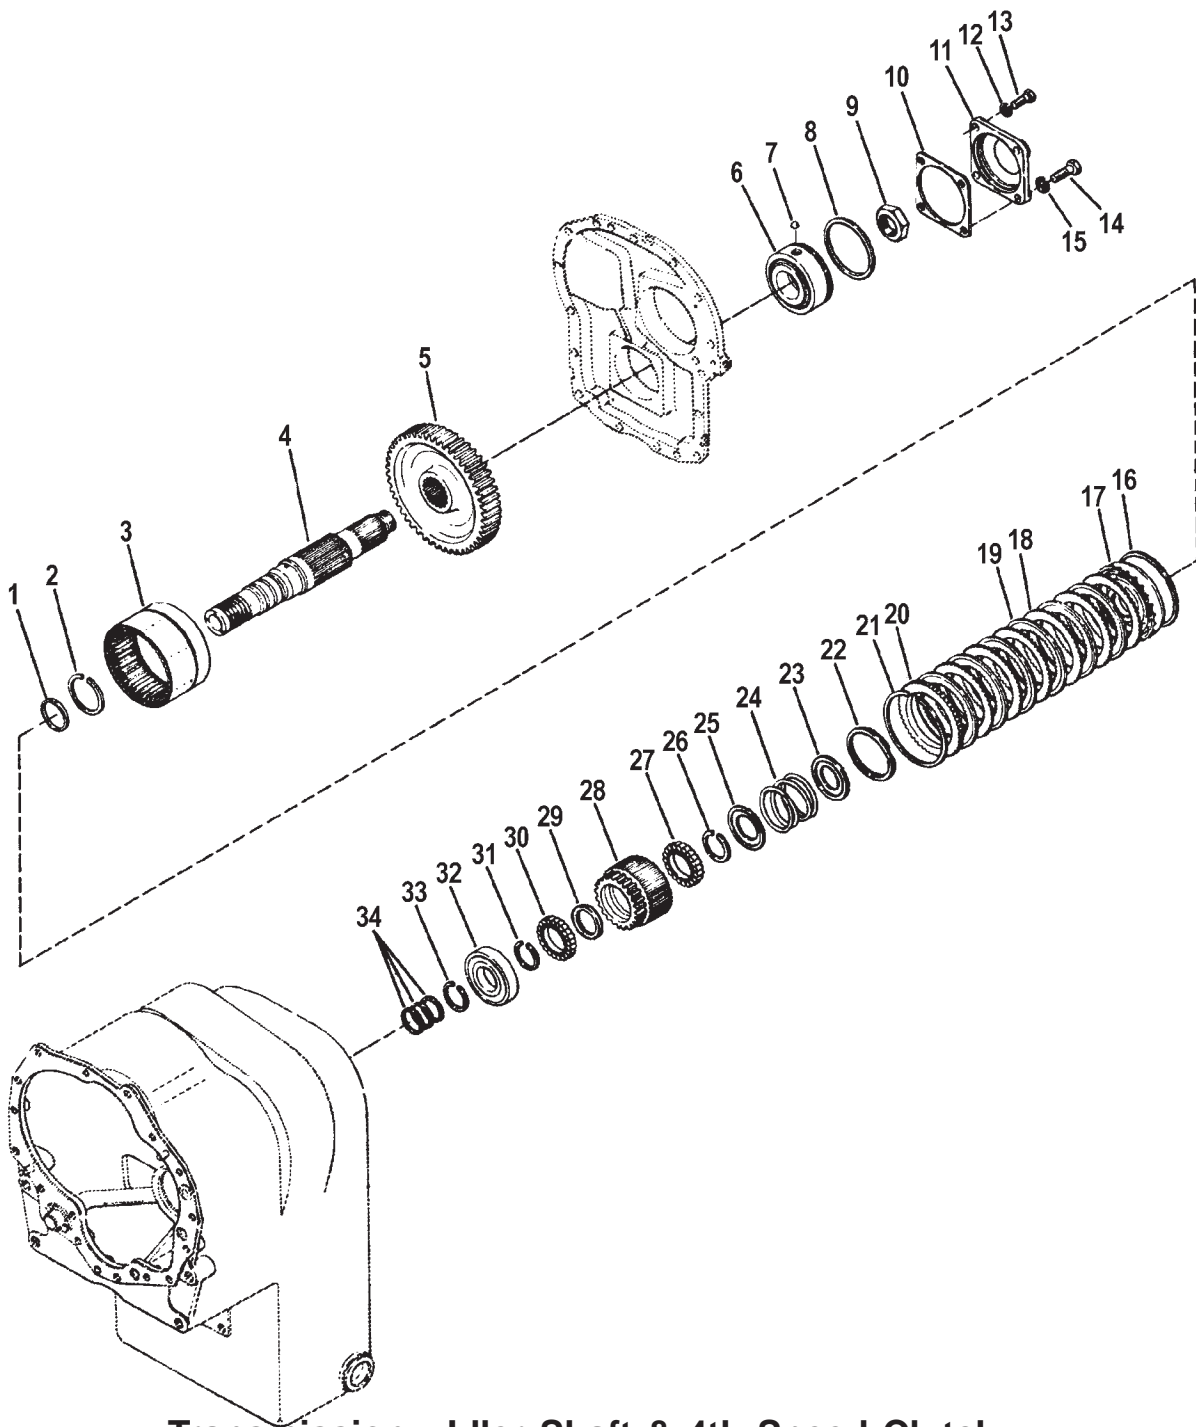

Transmission - Idler Shaft & 4th Speed Clutch

Item	Part No.	Qty	Description	Item	Part No.	Qty	Description
	R18132		Transmission (continued)				
1	218571	1	Seal Ring	22	218477	1	Baffle Ring
3	247761	1	Hub & Drum Assy	23	218490	1	Spring Retainer
4	-----	1	. Shaft	24	218489	1	Spring
5	-----	1	. Gear	25	218488	1	Spring Retainer
6	R239922	1	Bearing Assy	26	218501	1	Snap Ring
7	218514	1	Steel Ball	27	R231624	1	Bearing
8	218520	1	Locating Ring	28	247762	1	Gear, 4th
16	218570	1	Ring	29	221423	1	Gear Spacer, 4th
17	R245897	1	Piston Assembly	30	R231624	1	Bearing
18	R4095656	6	Disc	31	218501	1	Snap Ring
19	R236989	6	Disc	32	221421	1	Bearing, Output Shaft Fnt
20	218566	1	End Plate	33	218501	1	Snap Ring
21	218565	1	Retainer Ring	34	242397	3	Seal Ring