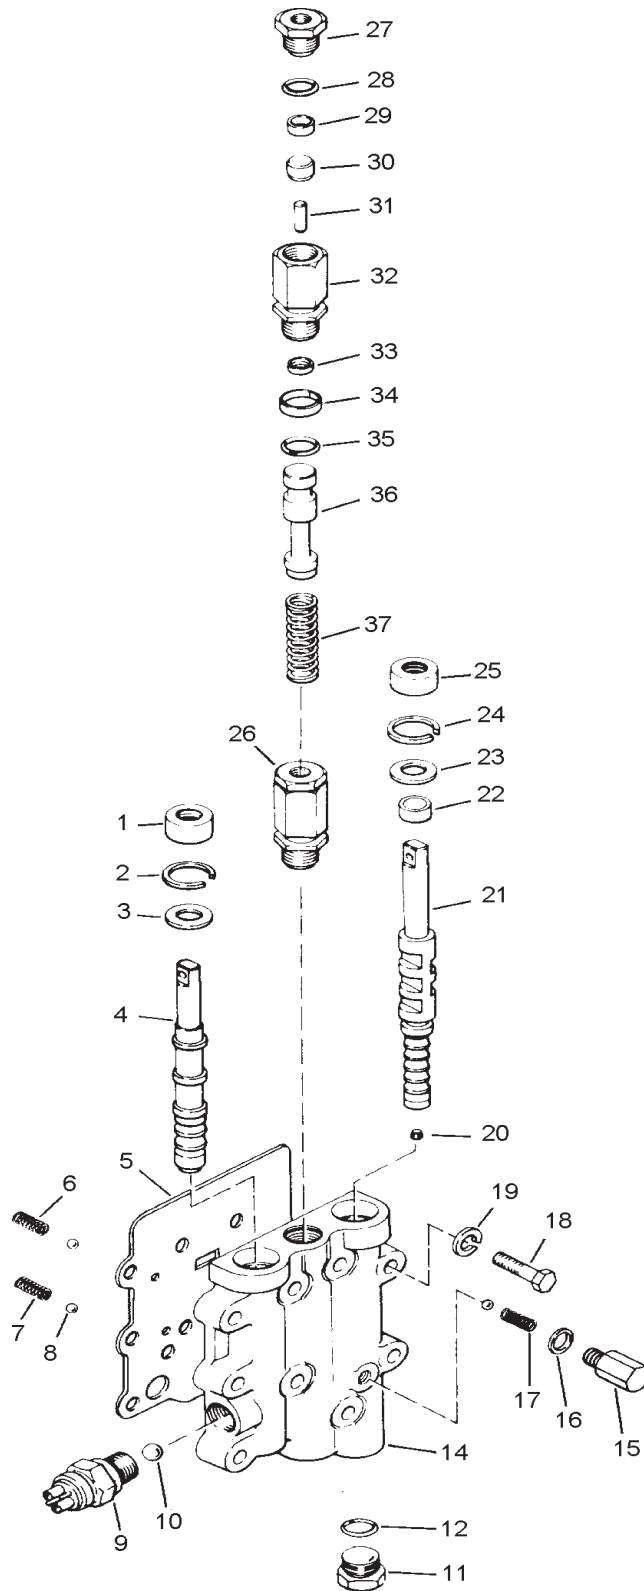

Transmission Control Valve

Item	Part No.	Qty	Description	Item	Part No.	Qty	Description
	R18132		Transmission (continued)				
1	*a 217749	1	Oil Seal	22	218595	1	Spacer
2	*a 212395	1	Snap Ring	23	*a 217063	1	Washer
3	*a 217063	1	Washer	24	*a 212395	1	Snap Ring
4	*a 218590	1	Valve, Fwd/Rev	25	*a 217749	1	Oil Seal
5	218451	1	Gasket	26	247766	1	Piston Housing Assembly
6	R202200	1	Detent Spring	27	*b 247767	1	Stop Plug
7	R202200	1	Detent Spring	28	*b 203431	1	O-Ring
8	200637	3	Steel Ball	29	*b 247768	1	Piston Cup
9	*a 217331	1	Switch	30	*b R215199	1	Spacer
10	*a 200637	1	Steel Ball	31	*b R237275	1	Pin
11	*a 215250	1	Machine Fitting	32	*b NSS	1	Hydraulic Piston Housing
12	209207	1	O-Ring	33	*b 216526	1	Oil Seal
14	R241636	1	Valve Body	34	*b 216525	1	Band Seal
15	221459	1	Detent Spring Plug	35	*b 203432	1	O-Ring
16	221460	1	Detent Spring Washer	36	218598	1	Valve Spool
17	R202200	1	Detent Spring	37	218599	1	Spring
18	201609	9	Capscrew				
19	201567	9	Lockwasher				
20	*a R239243	1	Pressure Plug				
21	*a R241631	1	Spool				

*a included in R241636 Valve Body

*b included in 247766 Piston Housing Assembly