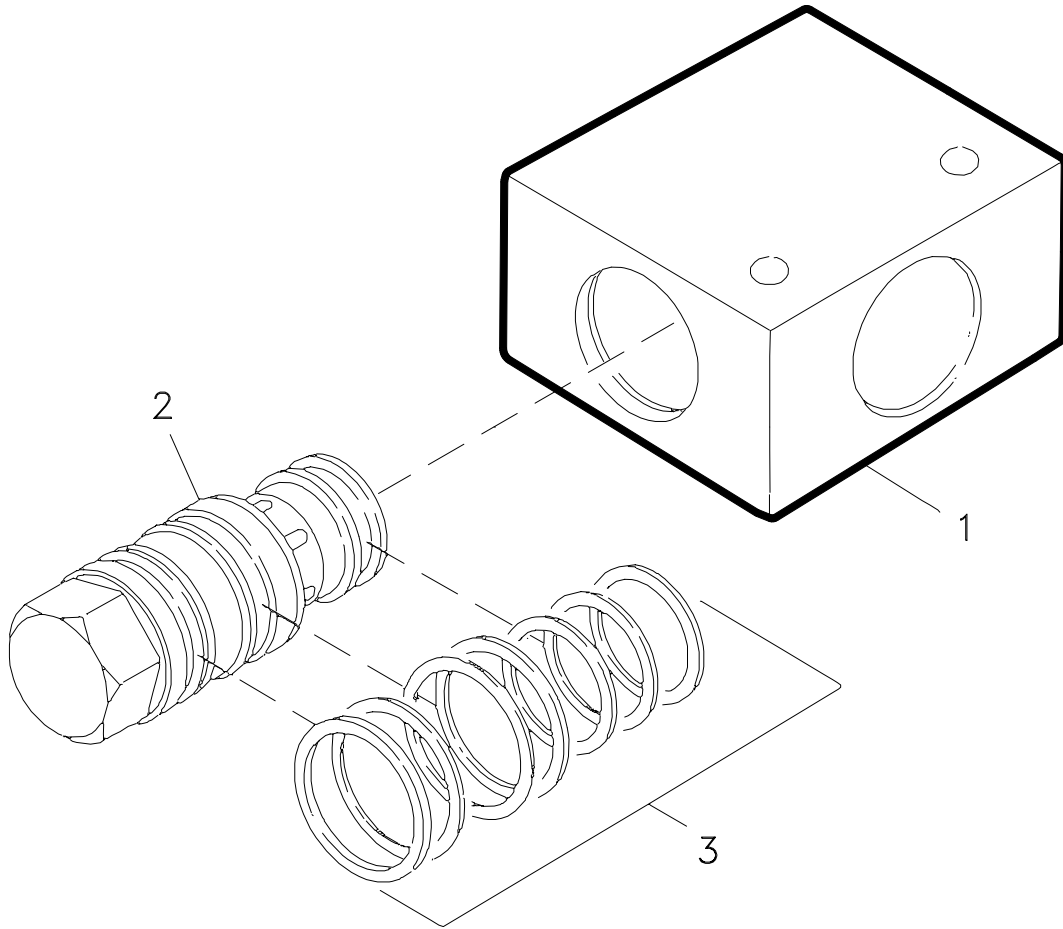

SN H67: 1501-1512, 1515-1524, 1526, 1528-1547, 1550-1554, 1556-1557, 1559-1567, 1573-1577, 1580-1584, 1587-1598, 1601-1602, 1605, 1610-1611, 1615-1622, 1624-1631, 1633-1634, 1636-1638, 1640-1644, 1646-1647

Check Valve

Item	Part No.	Qty	Description	Item	Part No.	Qty	Description
	R1260000		Check Valve				
1	NSS	1	. Body				
2	R1260700	1	. Check Valve				
3	R12973037	1	. Seal Kit