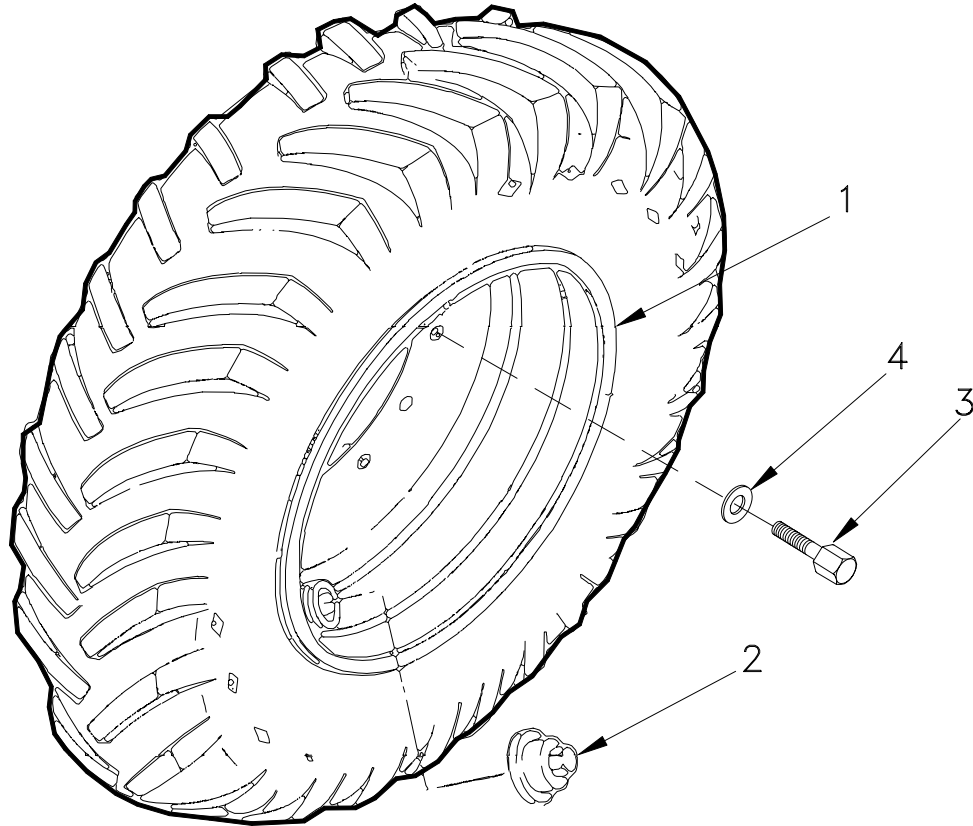

SN H67: 1510-1511, 1515, 1524, 1530, 1537, 1539, 1545,
1551, 1554, 1565, 1577, 1581, 1587-1588, 1606, 1623,
1629, 1639, 1645-1646

Tire and Rim Assembly

Item	Part No.	Qty	Description	Item	Part No.	Qty	Description
	Tire Size	-	24.5 - 32 (16 ply)				
1	R14764	4	. Rim	3	R13806561 56		. Capscrew
2	R13802338	4	. Pipe Cap	4	R13813326 56		. Hard Washer