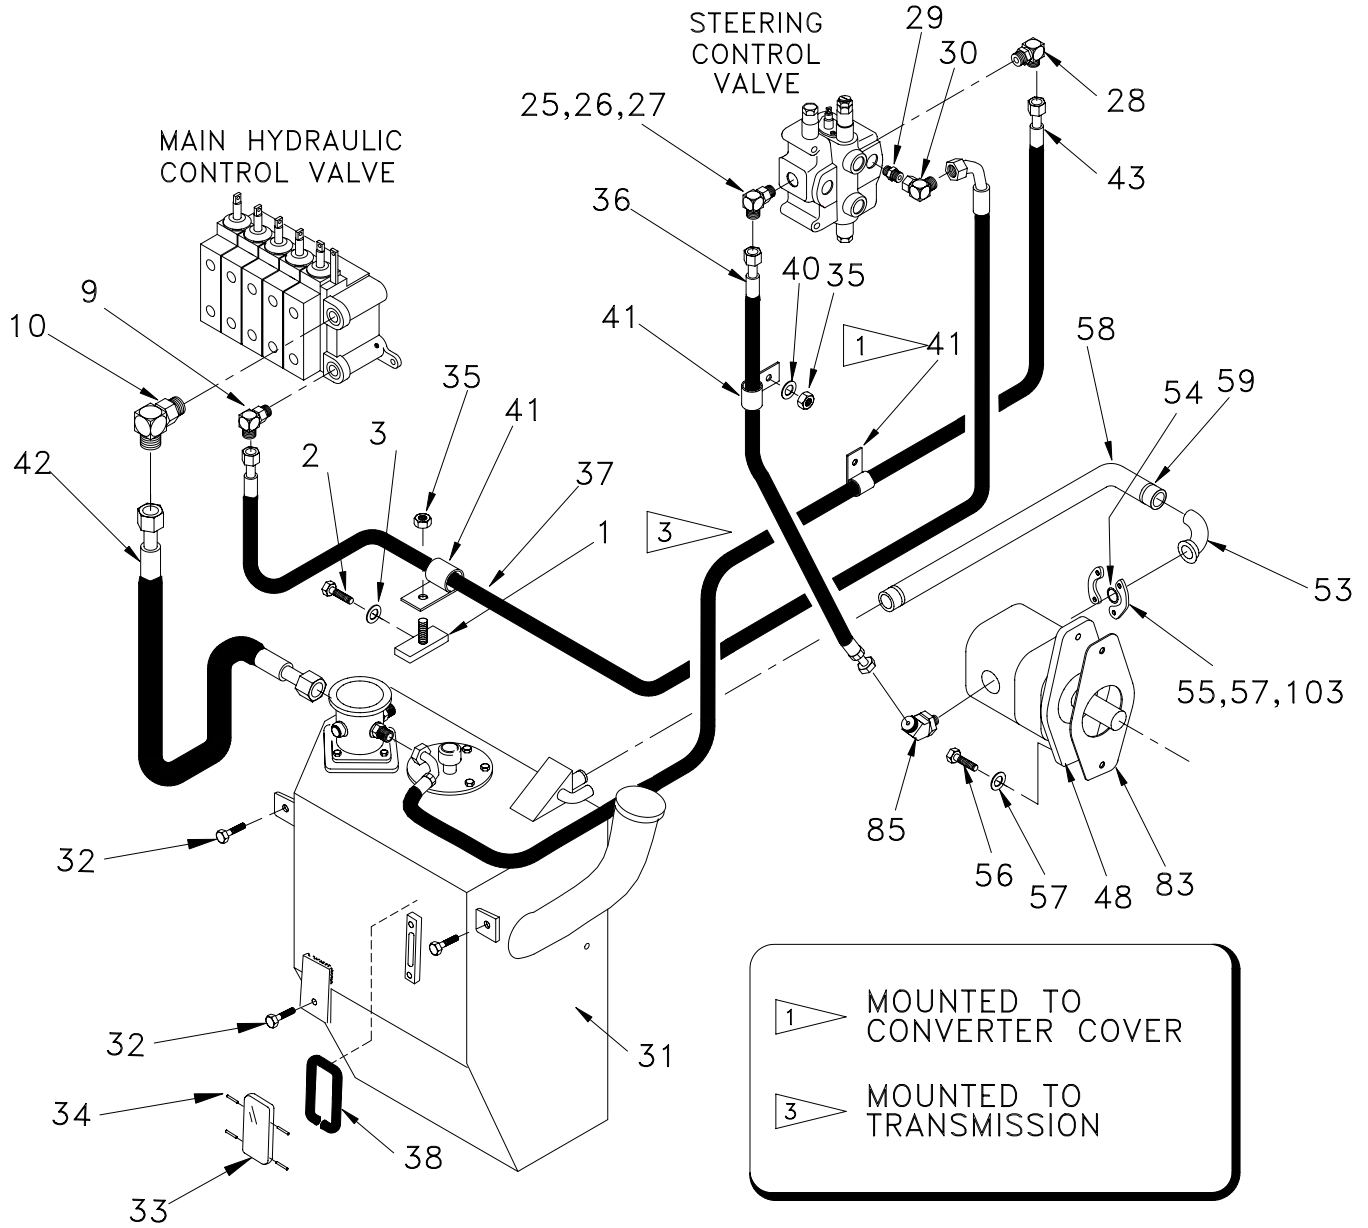

Common Hydraulic System

Item	Part No.	Qty	Description	Item	Part No.	Qty	Description
1	R14458	1	. Bracket	38	R15395	1	. Seal
2	R13811059	1	. Capscrew	39	209698	1	. Clamp
3	R13806996	3	. Lockwasher	40	R13811431	10	. Hard Washer
9	225129	1	. Fitting, El	41	R13805003	5	. Clip, Insul
10	R14513	1	. Fitting, Ff	42	R12612	1	. Hose Assembly
25	507535	1	. Fitting	43	R12611	1	. Hose Assembly
26	11860	1	. Fitting, El	48	* R14410	1	. Main Hydraulic Pump (902.01A)
27	236625	1	. Coupler, Male	53	205207	1	. Fitting, El
28	209715	1	. Fitting, El	54	R13802765	1	. O-Ring
29	209323	1	. Fitting, St	55	209537	2	. Clamp Half
30	209112	1	. Fitting, El	56	R13811075	2	. Lockscrew
31	* R18341	1	. Hyd. Tank Assembly (901.10D)	57	R13802576	6	. Lockwasher
32	R13811121	3	. Capscrew	58	R14291	1	. Hose
33	R14375	1	. Guard	59	218642	2	. Clamp, T-Bolt
34	R13809742	4	. Pin, Spring	83	R762746	1	. Gasket
35	223654	17	. Nut, Esna	85	209147	1	. Fitting, Ff
36	227460	1	. Hose Assembly	103	R13801842	4	. Capscrew
37	230698	1	. Hose Assembly