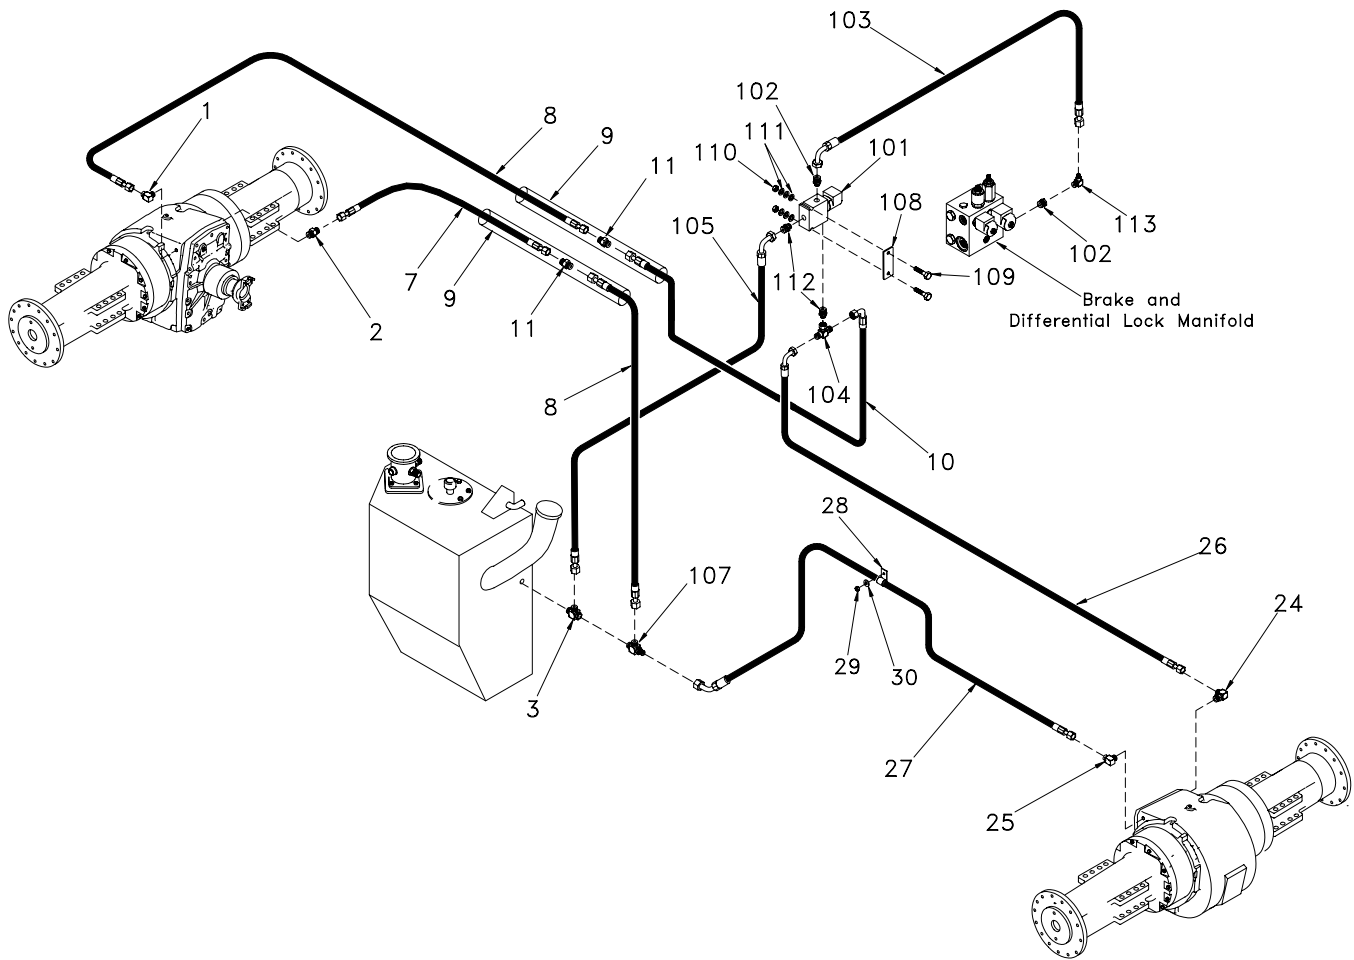

SN H67: 1519, 1521-1522, 1524, 1526, 1529-1531, 1538, 1540, 1544, 1546-1547, 1558, 1563, 1565-1568, 1575-1582, 1584-1585, 1590-1591, 1594-1597, 1599, 1603, 1606, 1608-1611, 1613-1617, 1619-1623, 1626-1634

Axle Differential Lock System

Item	Part No.	Qty	Description	Item	Part No.	Qty	Description
1	209488	1	. Fitting, El	28	209696	1	. Clamp
2	209806	1	. Fitting, St	29	224131	1	. Esna Nut
3	11911	1	. Fitting, Te	30	223427	1	. Flat Washer
4	215515	2	. Fitting, Mc	101	* R15653	1	. Diff-Lok Solenoid Valve (403.06A)
5	214316	1	. Fitting, Te	102	211560	2	. Fitting, St
6	211550	1	. Fitting, St	103	R15655	1	. Hose Assembly
7	R1938309	1	. Hose Assembly	104	211367	1	. Fitting, Te
8	R14782	2	. Hose Assembly	105	R14257	1	. Hose Assembly
9	R13469	12'	. Sleeve, Cordura	107	214316	1	. Fitting, Te
10	R14783	1	. Hose Assembly	108	R15657	1	. Washer Plate
11	209439	2	. Fitting, St	109	R13810998	2	. Capscrew
24	209488	1	. Fitting, El	110	R13807439	2	. Esna Nut
25	208713	1	. Fitting, El	111	R13811443	6	. Flat Washer
26	R12309	1	. Hose Assembly	112	211550	2	. Fitting, St
27	R12071	1	. Hose Assembly	113	211561	1	. Fitting, El