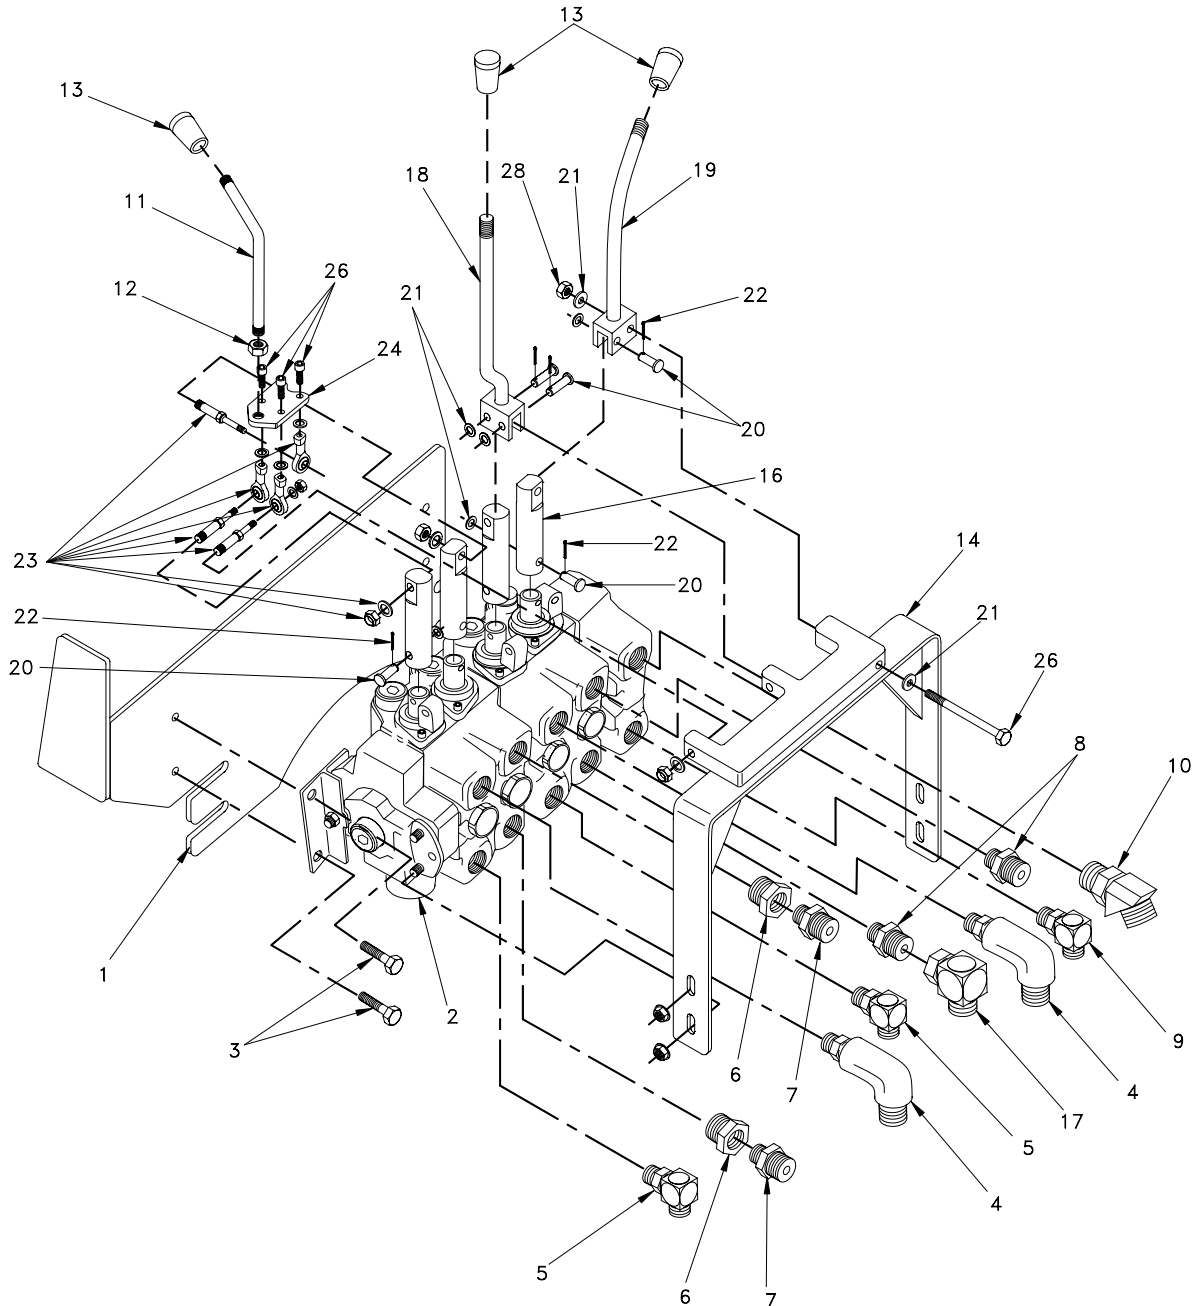

First used on Unit S/N H671640

Hi Vis Hydraulic Control Valve Installation

Item	Part No.	Qty	Description	Item	Part No.	Qty	Description
Hi Vis Hyd. Control Valve Inst.							
1	R15627	1	. Mounting Plate	14	R17639	1	. Lever Mount
2	* R14062	1	. Hi-Vis Hyd. Ctrl Valve (903.02A)	16	R17278	4	. Tube, Spool Extension
3	201602	4	. Capscrew	17	210769	1	. Fitting
4	R12572719	2	. Fitting	18	R14413	1	. Lever
5	209490	2	. Fitting	19	R17613	1	. Lever
6	R832154	2	. Fitting	20	R14521	7	. Clevis Pin
7	211560	2	. Fitting	21	R13811444	7	. Washer
8	209069	2	. Fitting	22	R13800353	7	. Cotter Pin
9	225129	1	. Fitting	23	R14451	1	. Tie Rod Kit
10	R14513	1	. Fitting	24	R14586	1	. Plate
11	R14412	1	. Rod	26	R13811617	3	. Capscrew
12	R13806770	1	. Nut	28	R13811190	1	. Nut
13	R14520	3	. Knob