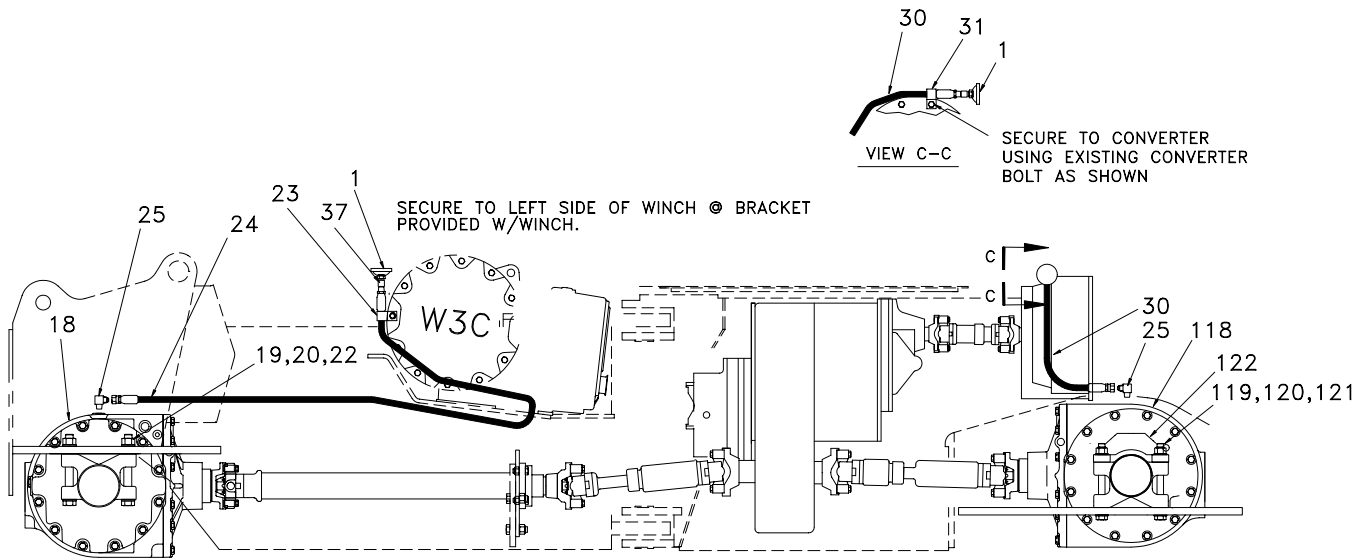

SN H67: 1501-1518, 1520, 1523, 1525, 1527-1528, 1532-1537, 1539, 1541-1543, 1545, 1548-1557, 1559, 1562, 1564, 1569-1574, 1583, 1586, 1589, 1592-1593, 1598, 1600-1601, 1604, 1607

Axle Installation

Item	Part No.	Qty	Description	Item	Part No.	Qty	Description
1	R238535	2	Breather	30	R14789	1	Hose Assembly
18	* R14275	1	Rear Axle (403.02A)	31	R13803046	1	Clip, Insul
19	R14597	12	Capscrew	37	R13803988	1	Fitting, St
20	R13805170	12	Lock Nut	118	R14273	1	Front Axle (403.03A)
22	R13813326	24	Hard Washer	119	R14645	8	Capscrew
23	R13803049	1	Clip, Insul	120	R13813326	16	Hard Washer
24	R14788	1	Hose Assembly	121	R13805170	8	Locknut
25	209410	2	Fitting, El	122	R14543	2	Axle Stop