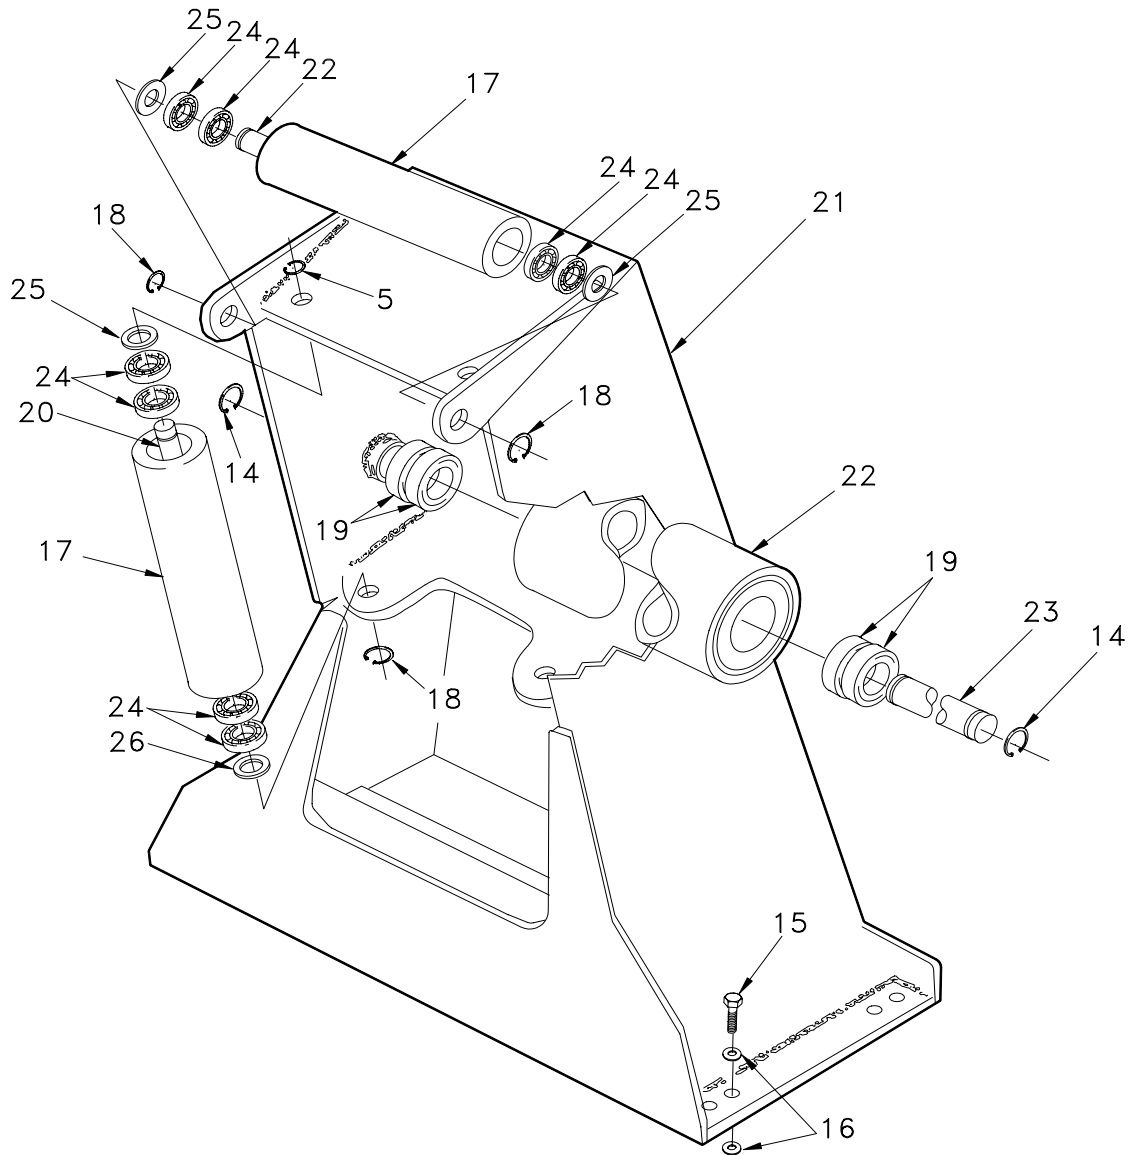

SN H67: 1508, 1513-1514, 1525, 1527, 1548-1549, 1555, 1568-1572,
1578-1579, 1585-1586, 1599-1600, 1603-1604, 1606-1609, 1612-1614,
1623, 1632, 1635, 1639, 1645

Cable Fairlead Assembly

Item	Part No.	Qty	Description	Item	Part No.	Qty	Description
14	R1300690	2	Snap Ring	21	R15384	1	Fairlead
15	R13811150	8	Capscrew	22	R1938952	1	Roller, Main
16	R13811436	12	Hard Washer	23	R1938953	1	Shaft, Fairlead
17	R15937	3	Guide, Roller	24	R1935453	12	Bearing
18	R1902877	6	Snap Ring	25	R1939280	4	Washer
19	R16052	4	Bearing	26	R616841	2	Machine Bushing
20	R1937889	3	Shaft