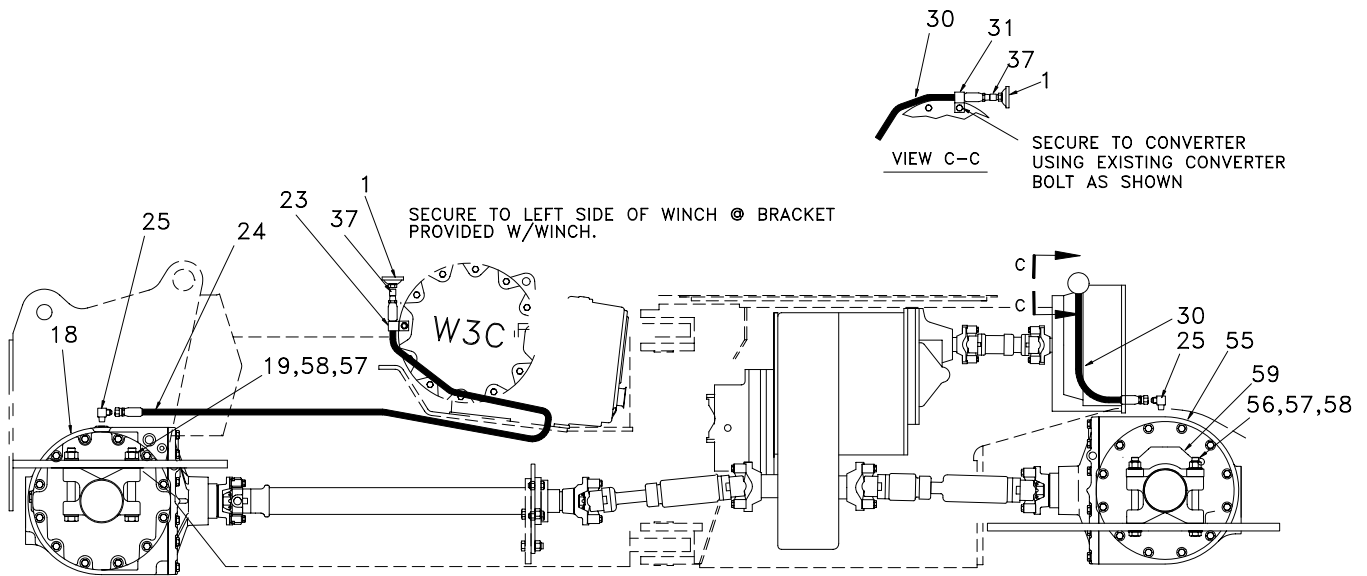

SN H67: 1596, 1606, 1608-1611, 1613-1617, 1619-1638,
1640-1644, 1646-1647

Axle Installation

Item	Part No.	Qty	Description	Item	Part No.	Qty	Description
1	R238535	2	Breather	30	R14789	1	Hose Assembly
18	243215	1	Axle, Dif-Lok	31	R13803046	1	Clip, Insul
19	R14597	12	Capscrew	37	R13803988	2	Fitting, St
20	R13805170	12	Locknut	55	243439	1	Axle, Front Dif-Lok
21	R1318770	4	Bar	56	R14645	8	Capscrew
22	R13813326	24	Hard Washer	57	R13813326	40	Hard Washer
23	R13803049	1	Clip, Insul	58	R13805170	20	Locknut
24	R14788	1	Hose Assembly	59	R14543	2	Axle Stop
25	209410	2	Fitting, El