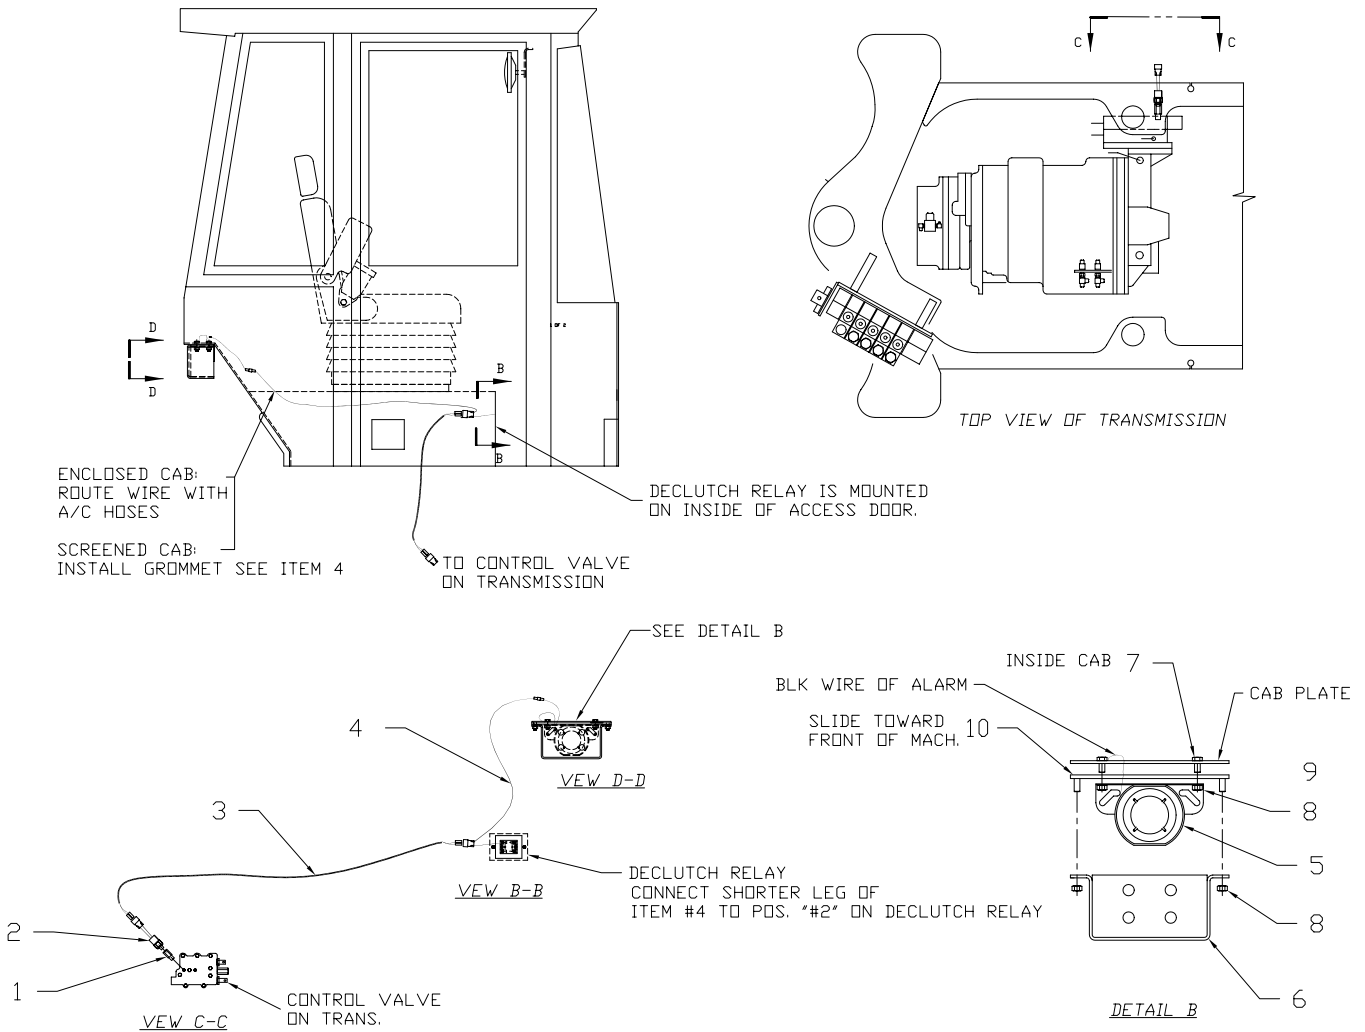

Alarm Installation

Item	Part No.	Qty	Description	Item	Part No.	Qty	Description
R18337 Alarm Installation							
1	R1517252	1	. Fitting	6	R18336	1	. Guard Plate
2	244870	1	. Pressure Switch	7	R13811036	4	. Capscrew
3	R18348	1	. Wire Harness	8	R13811191	8	. Locknut
4	R18347	1	. Wire Harness	9	R13806980	4	. Flat Washer
5	R18346	1	. Reverse Alarm	10	R18358	1	. Plate