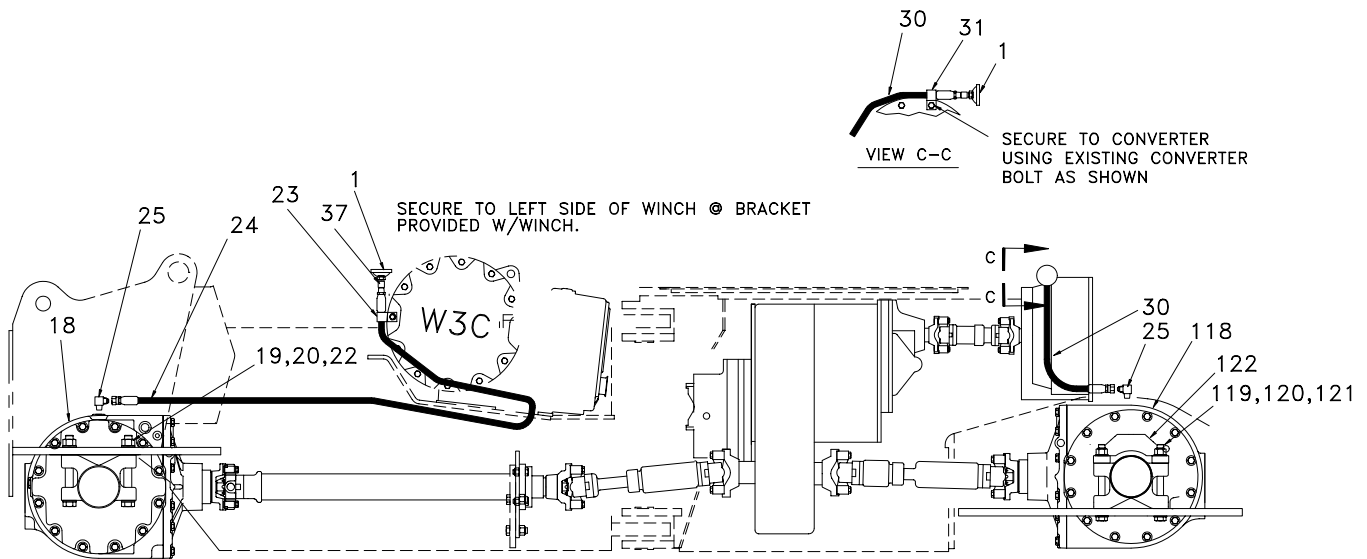

Axle Installation

Item	Part No.	Qty	Description	Item	Part No.	Qty	Description
1	R238535	2	Breather	30	R14789	1	Hose Assembly
18	* R14275	1	Rear Axle (403.02A)	31	R13803046	1	Clip, Insul
19	R14597	12	Capscrew	37	R13803988	1	Fitting, St
20	R13805170	12	Locknut	118	243442	1	Axle, No-Spin
22	R13813326	24	Hard Washer	119	R14645	8	Capscrew
23	R13803049	1	Clip, Insul	120	R13813326	16	Hard Washer
24	R14788	1	Hose Assembly	121	R13805170	8	Locknut
25	209410	2	Fitting, EI	122	R14543	2	Axle Stop