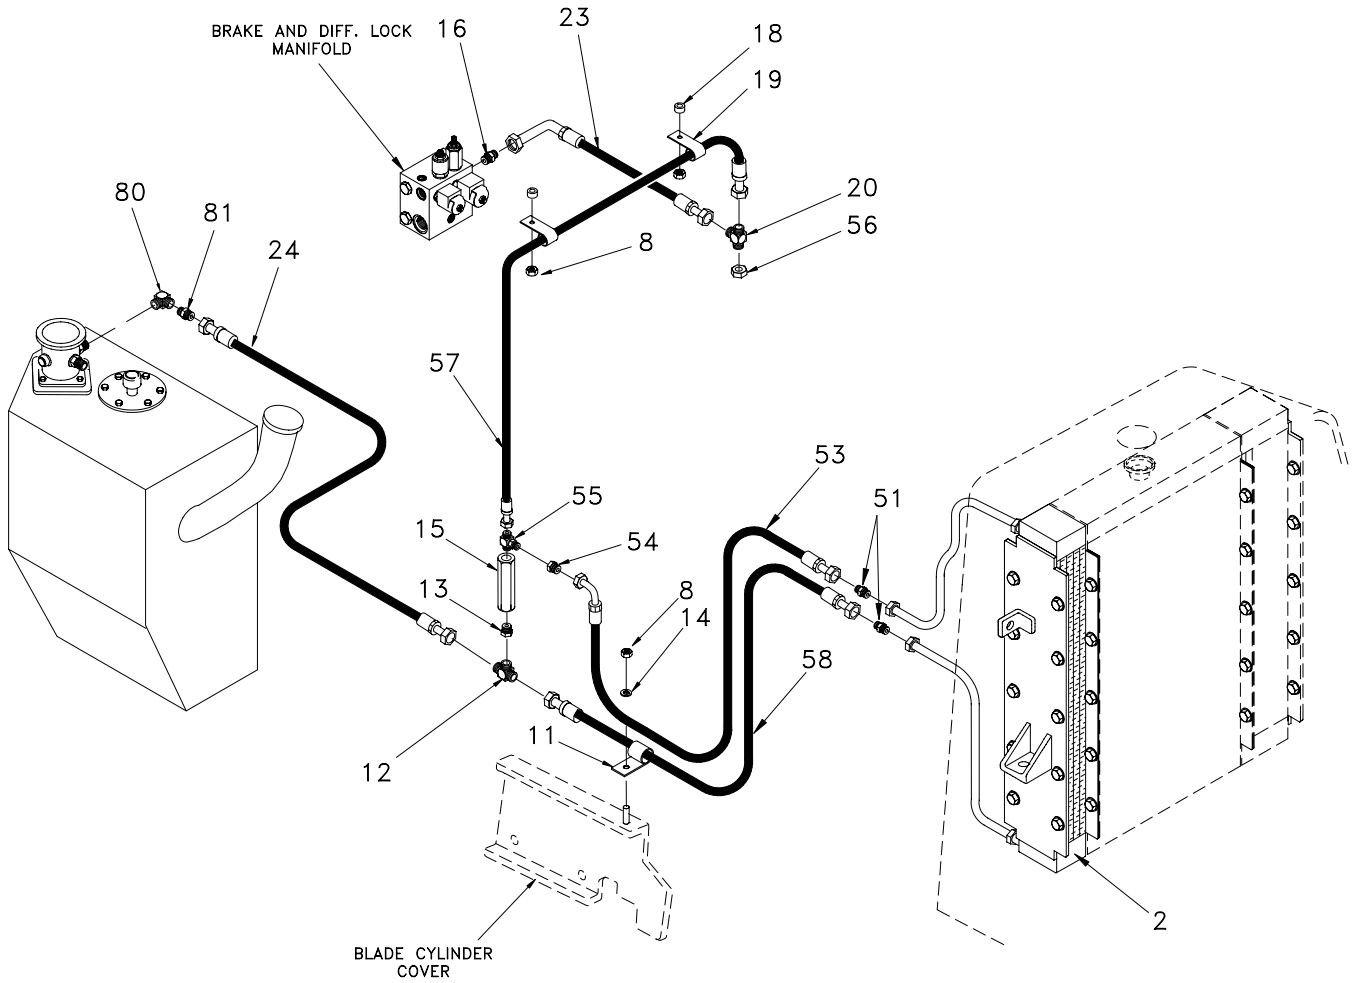

Any machine with SN H671501-1529, 1531 that has been converted to use the three section radiator

Hydraulic Oil Cooler

Item	Part No.	Qty	Description	Item	Part No.	Qty	Description
8	223654	16	. Nut, Esna	53	R12197	1	. Hose Assembly
11	209698	2	. Clamp	54	R13597	1	. Fitting, St
12	R13454	1	. Fitting, Te	55	206322	1	. Fitting, Te
13	R14377	1	. Fitting, St	56	213114	1	. Fitting, Mc
14	R13806980	3	. Flat Washer	57	R1902709	1	. Hose Assembly
15	R13430	1	. Valve, Check	58	218699	1	. Hose Assembly
18	R635373	2	. Spacer	80	209490	1	. Fitting, El
19	R13803044	2	. Clip, Insul	80	*a 209485	1	. Fitting, Ff
20	209162	1	. Fitting, Te	81	*a R13597	1	. Fitting, St
23	R12605	1	. Hose Assembly				
24	R12610	1	. Hose Assembly				
51	209440	2	. Fitting, St				

*a Used only on machines converted to R16434 Pump Suction Kit