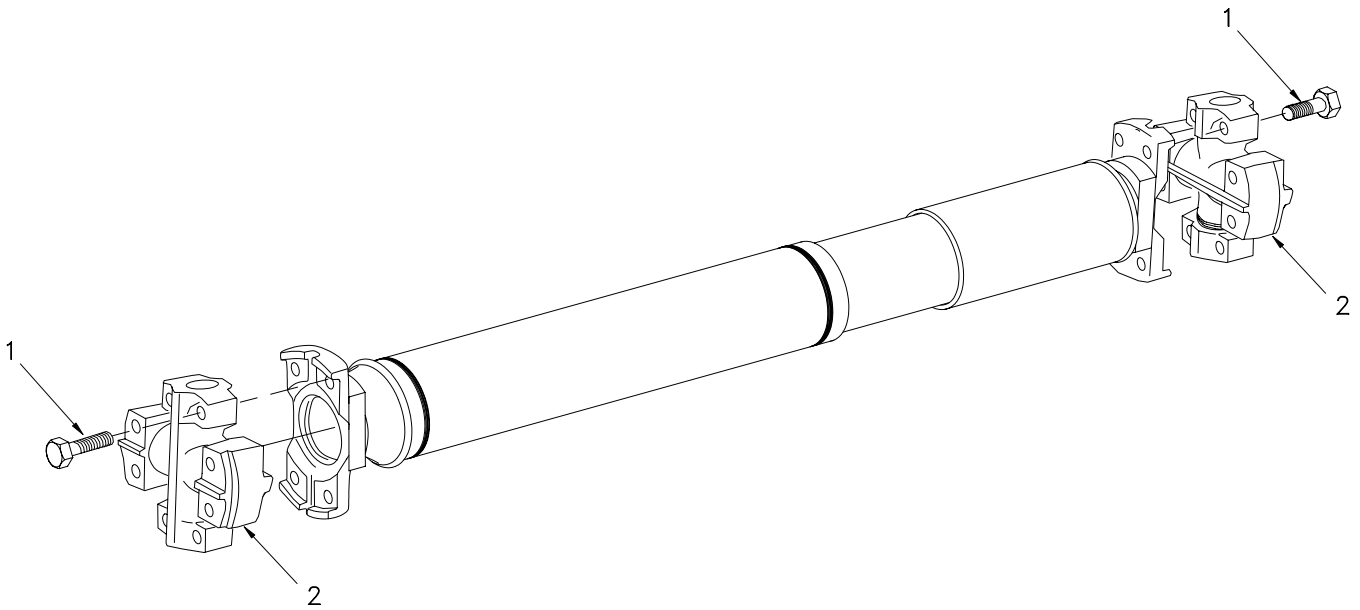

### Driveline - Transmission to Pillow Block

Item	Part No.	Qty	Description	Item	Part No.	Qty	Description
	<b>R12575622</b>		<b>Driveline Trans. to Pillow Block</b>				
1	R1992656	2	. U-Joint Assembly	6	*a ———	1	. . Seal
2	R13806346	8	. . Capscrew	7	R11628	1	. . Grease Fitting
3	R12973189	1	. Yoke Assembly	8	R12973190	1	. Propshaft
4	*a ———	2	. . Washer				
5	*a ———	1	. . Retainer				*a included in R12969570 Service Kit