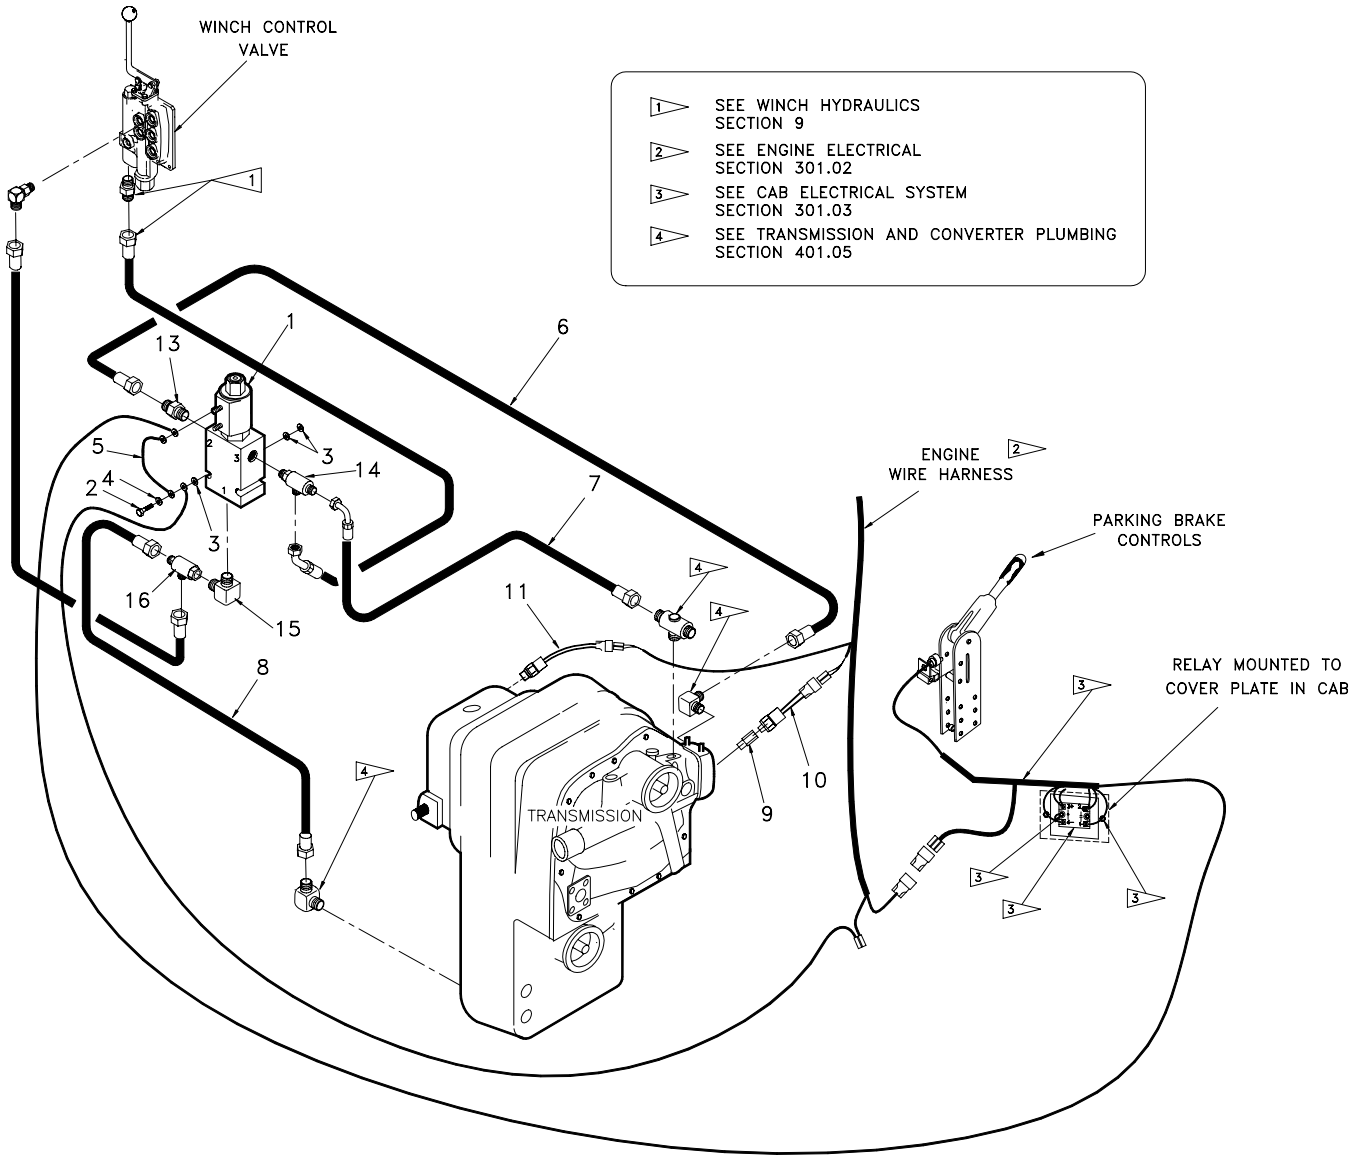

1 SEE WINCH HYDRAULICS SECTION 9
2 SEE ENGINE ELECTRICAL SECTION 301.02
3 SEE CAB ELECTRICAL SYSTEM SECTION 301.03
4 SEE TRANSMISSION AND CONVERTER PLUMBING SECTION 401.05

Declutch System

Item	Part No.	Qty	Description	Item	Part No.	Qty	Description
	R19199		Declutch System				
1	* R13653	1	. Valve, Solenoid (401.10A)	9	R1517252	1	. Fitting
2	R13810996	2	. Capscrew	10	R11152	1	. Pressure Switch
3	R13811443	6	. Flat Washer	11	R11155	1	. Pressure Switch
4	00103319	2	. Lockwasher	13	223929	1	. Fitting, St
5	R10075	1	. Diode Assembly	14	223436	1	. Fitting, Te
6	R12033	1	. Hose Assembly	15	R13466	1	. Fitting
7	R12292	1	. Hose Assembly	16	214316	1	. Fitting, Te
8	R12296	1	. Hose Assembly