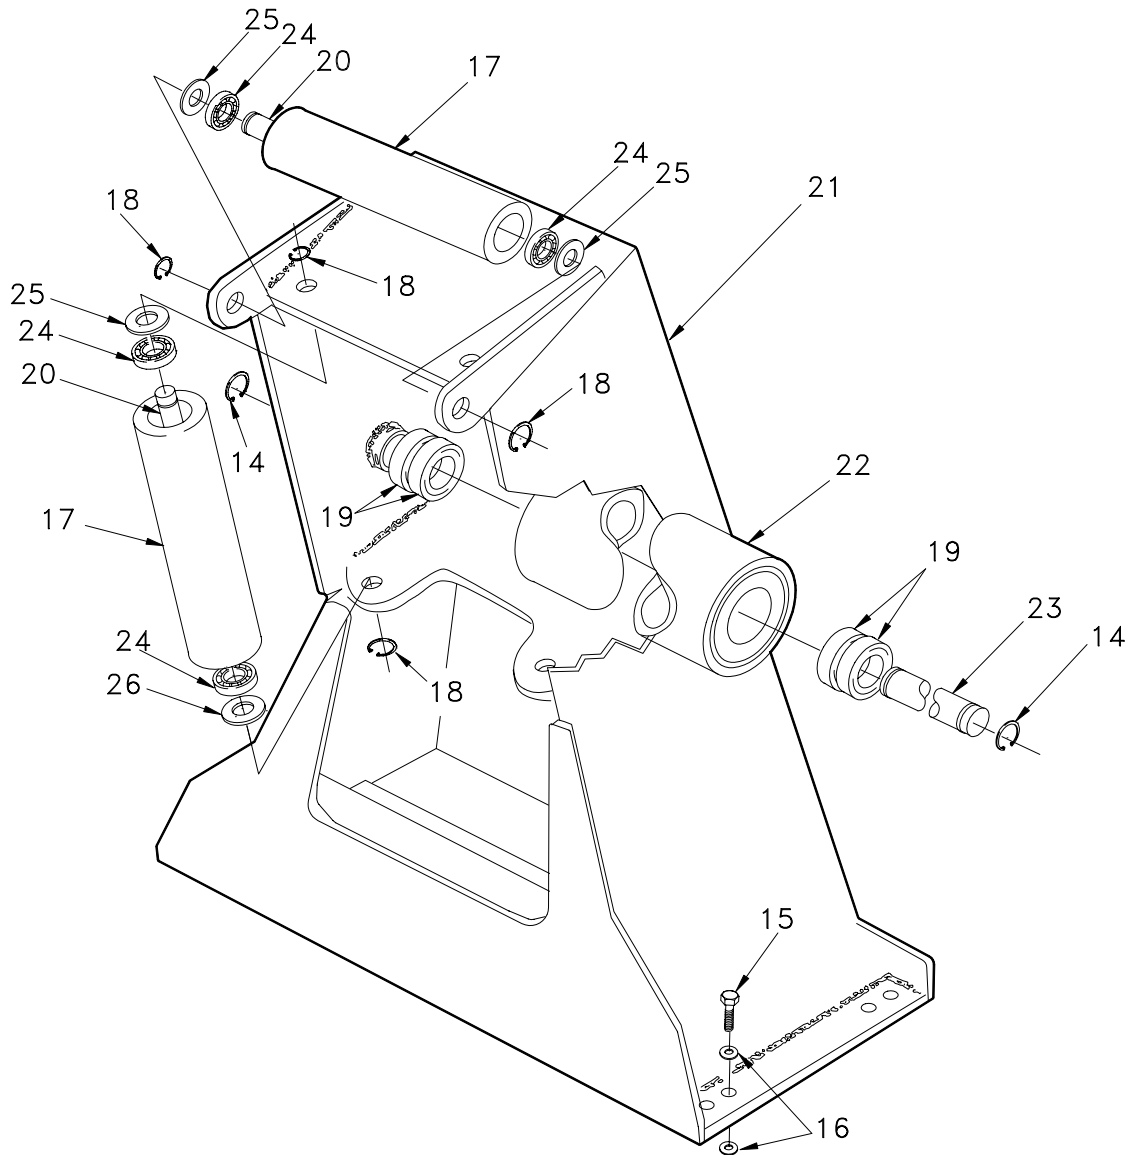

This page for machines with single bearing roller (Item 17).
Upgrade to double bearing roller is recommended, See page 101.02B.

Cable Fairlead Assembly

Item	Part No.	Qty	Description	Item	Part No.	Qty	Description
14	R1300690	2	Snap Ring	21	R15384	1	Fairlead
15	R13811150	8	Capscrew	22	R1938952	1	Roller, Main
16	R13811436	12	Hard Washer	23	R1938953	1	Shaft, Fairlead
17	R1901550	3	Guide, Roller	24	R1935453	6	Bearing
18	R1902877	6	Snap Ring	25	R1939280	4	Washer
19	R16052	4	Bearing	26	R616841	2	Machine Bushing
20	R1937889	3	Shaft