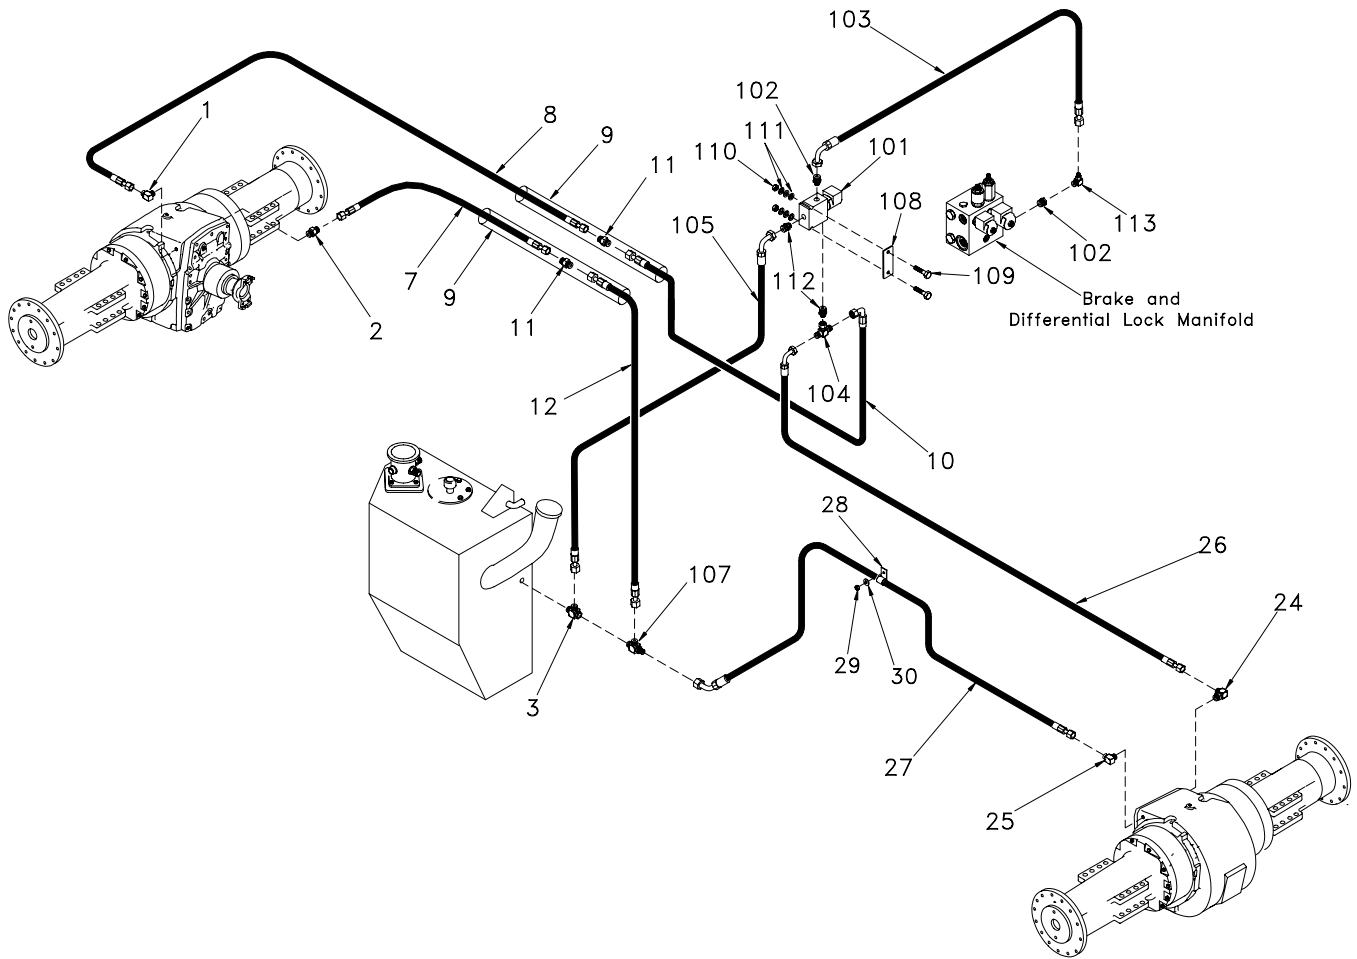

Axle Differential Lock System

Item	Part No.	Qty	Description	Item	Part No.	Qty	Description
1	209488	1	. Fitting, El	28	209696	1	. Clamp
2	209806	1	. Fitting, St	29	224131	1	. Esna Nut
3	11911	1	. Fitting, Te	30	223427	1	. Flat Washer
4	215515	2	. Fitting, Mc	101	* R15653	1	. Diff-Lok Solenoid Valve (403.06A)
5	214316	1	. Fitting, Te	102	211560	2	. Fitting, St
6	211550	1	. Fitting, St	103	R15655	1	. Hose Assembly
7	209937	1	. Hose Assembly	104	211367	1	. Fitting, Te
8	R12169	1	. Hose Assembly	105	R14257	1	. Hose Assembly
9	R13469	12'	. Sleeve, Cordura	107	214316	1	. Fitting, Te
10	R14783	1	. Hose Assembly	108	R15657	1	. Washer Plate
11	209439	2	. Fitting, St	109	R13810998	2	. Capscrew
12	R14782	1	. Hose Assembly	110	R13807439	2	. Esna Nut
24	209488	1	. Fitting, El	111	R13811443	6	. Flat Washer
25	208713	1	. Fitting, El	112	211550	2	. Fitting, St
26	R12309	1	. Hose Assembly	113	211561	1	. Fitting, El
27	R12071	1	. Hose Assembly