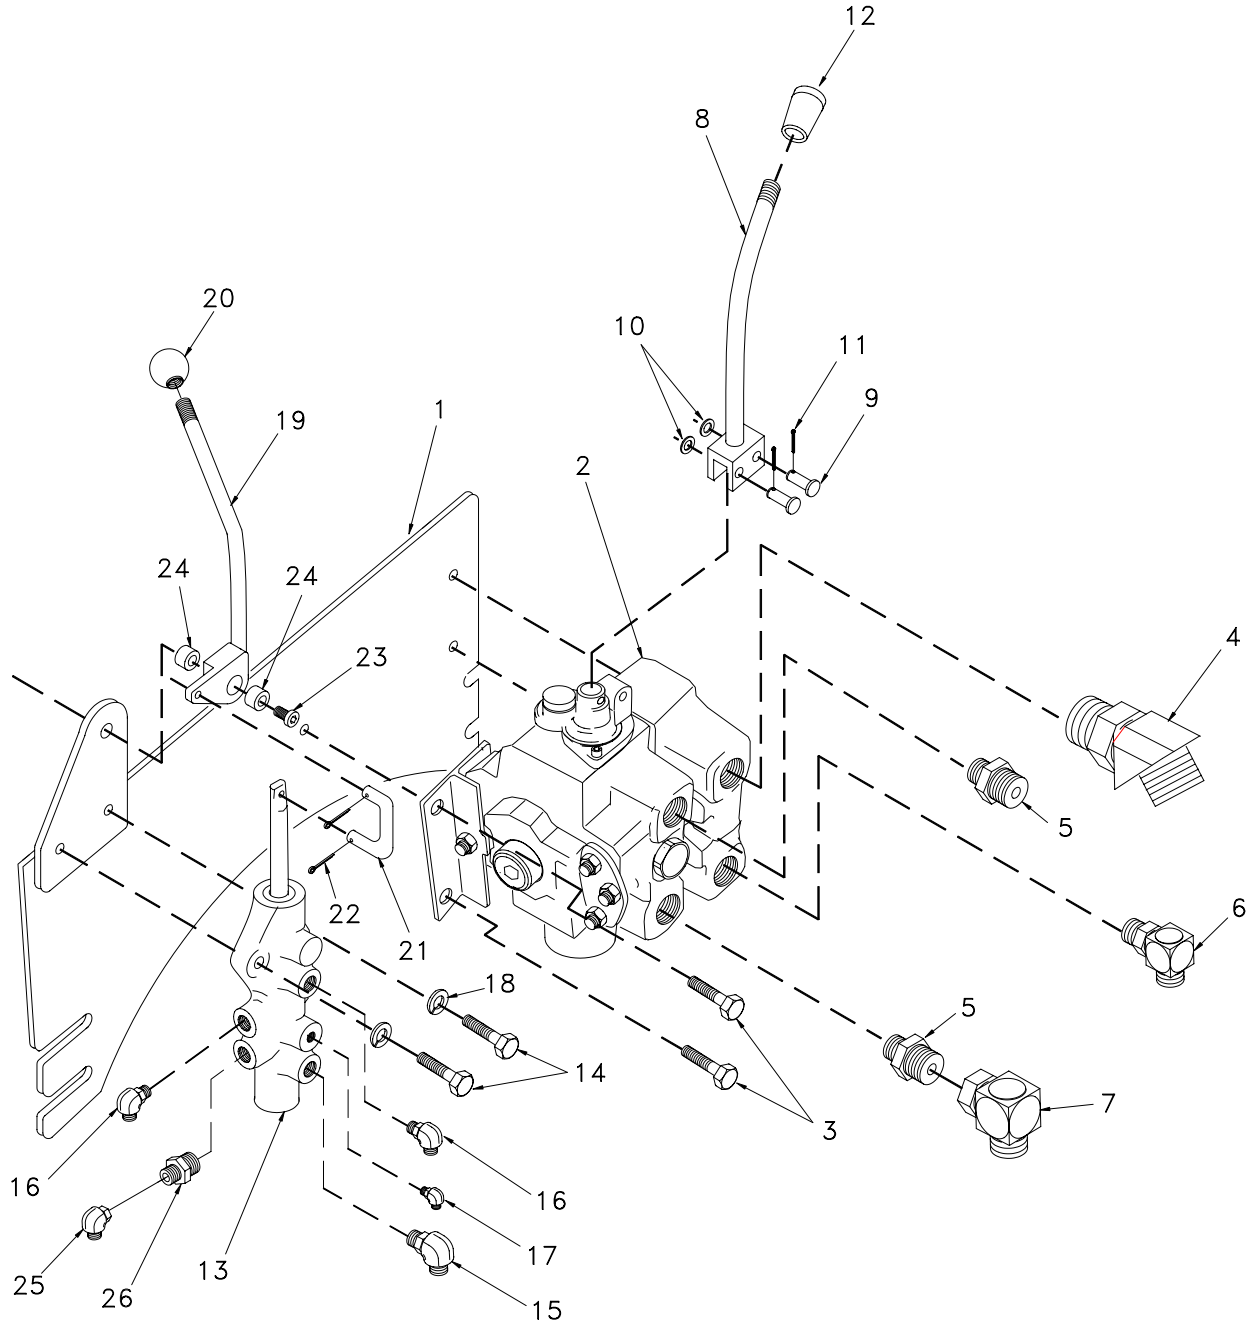

SN H67: 1508, 1513-1514, 1525, 1527, 1548-1549, 1555, 1568-1572,
1578-1579, 1585-1586, 1599-1600, 1603-1604, 1606-1609, 1612, 1614,
1623, 1632, 1639, 1645

Cable Hydraulic Control Valve Installation

Item	Part No.	Qty	Description	Item	Part No.	Qty	Description
	R15207		Cable Hyd. Control Valve Inst.				
1	R15208	1	. Valve Plate	14	R13809410	2	. Capscrew
2	* R14332	1	. Cable Hyd. Ctrl. Valve (903.06A)	15	209488	1	. Fitting, El
3	201602	4	. Capscrew	16	R2535834	2	. Fitting
4	R14513	1	. Fitting, Ff	17	R15202	1	. Fitting, El
5	209069	2	. Fitting, St	18	R13806980	2	. Flat Washer
6	225129	1	. Fitting, El	19	R15211	1	. Lever
7	210769	1	. Fitting, El	20	R10410233	1	. Knob, Black
8	R14516	1	. Lever	21	R15210	1	. Link
9	R14521	2	. Pin, Clevis	22	R13800350	1	. Pin, Cotter
10	R13811444	2	. Flat Washer	23	R661847	1	. Bolt, Shoulder
11	R13800353	2	. Pin, Cotter	24	R1938458	2	. Bearing
12	R14520	1	. Knob, Black	25	211561	1	. Fitting, El
13	R242044	1	. Valve, Winch Control	26	R1902863	1	. Fitting, St