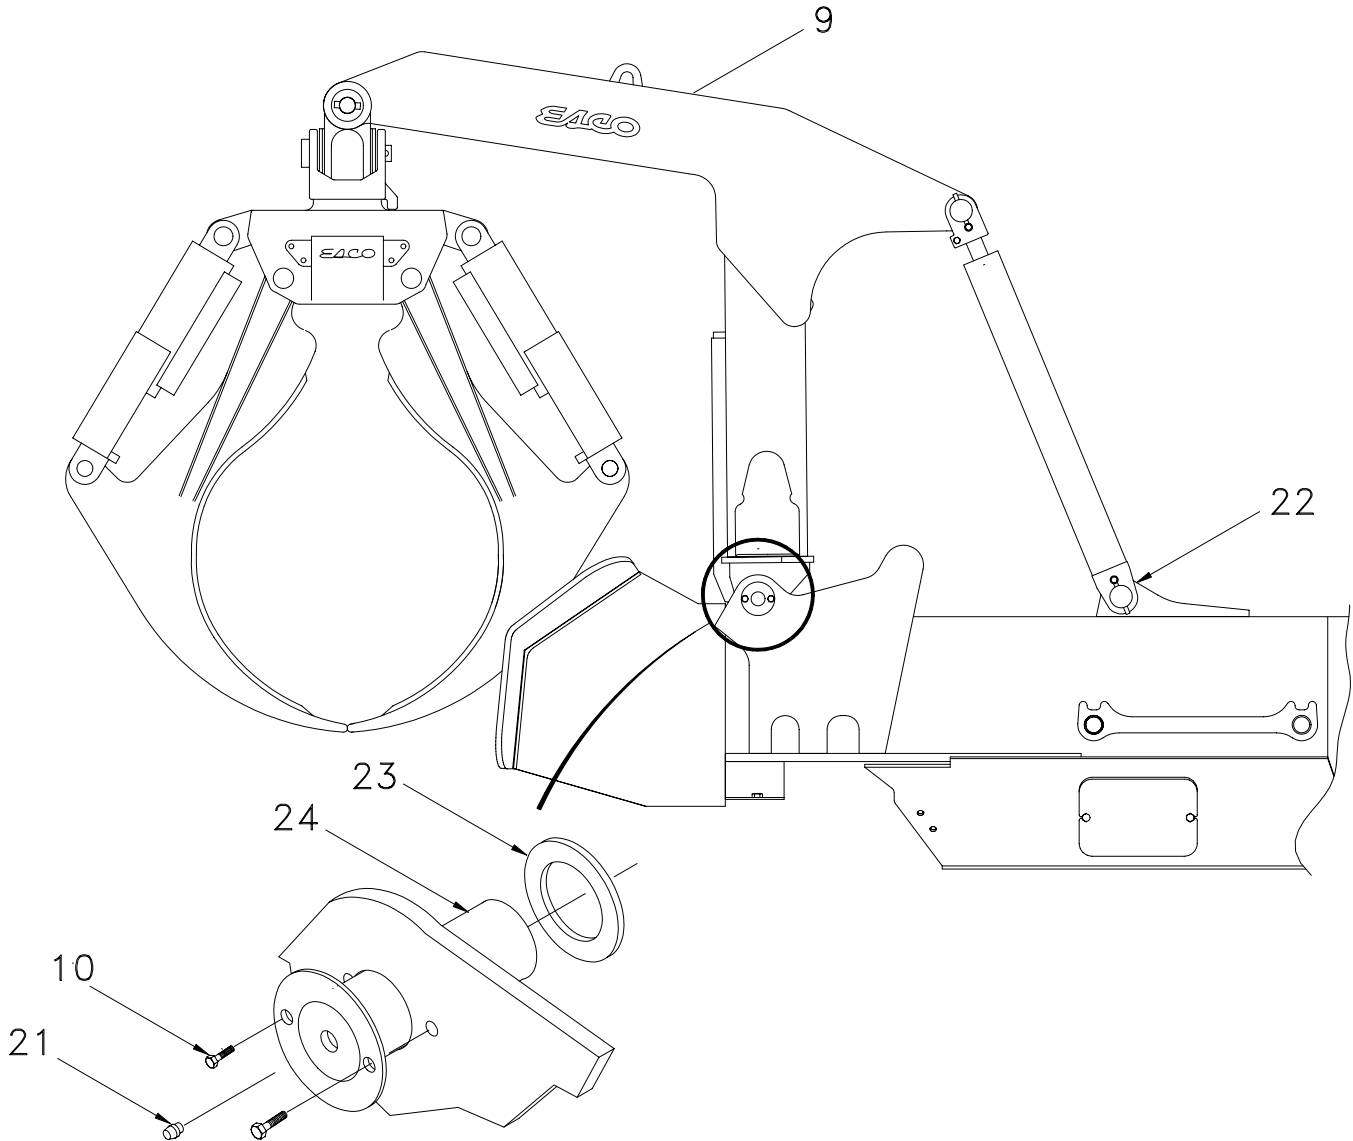

SN H67: 1501-1504, 1510-1512, 1515, 1520, 1522, 1526,
1534-1537, 1541-1543, 1550-1553, 1556-1557

Hi-Vis Grapple Installation

Item	Part No.	Qty	Description	Item	Part No.	Qty	Description
9	R10598	1	. 100" Hi-Vis Grapple	22	R1574466	4	. Bearing
9	*a R10599	1	. 104" Hi-Vis Grapple	23	R1905176	8	. Shim
10	R13801842	4	. Capscrew	24	R1939296	2	. Pin Assembly
21	00191758	2	. Lube Fitting				
21	*a R13801339	2	. Lube Fitting				

*a Used on Unit S/N 1510, 1515, 1536, 1552, 1553 & 1556